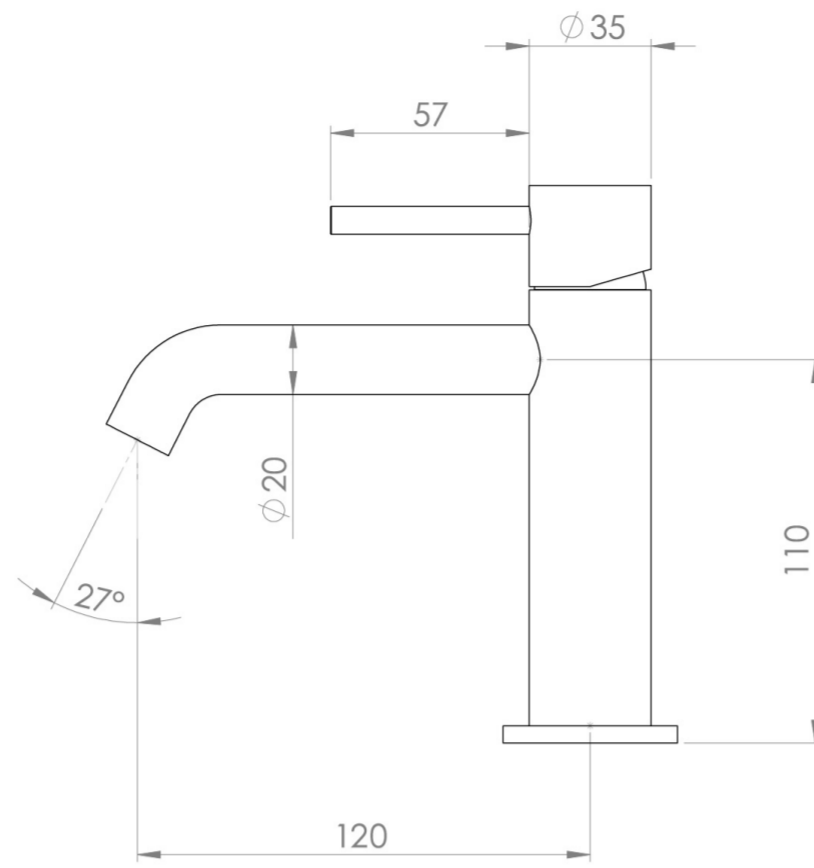

COS BASIN MIXER KIT - W/ CLASSIC HANDLE - BRUSHED BRASS (PVD)

Product Code: CO301.BB

PRODUCT INFORMATION

Height:	160mm
Width:	50mm
Depth:	148mm
Finish:	Brushed Brass (PVD)
Product Type:	Deck Mounted Basin Mixer Tap
Material	Brass
Waste	Not included, purchase separately
Guarantee	5 years
Spout Projection (mm)	130

DESCRIPTION

The new Cos basin mixer collection showcases a sleek, streamlined body with an intricately designed spout. It offers three distinct handle options—Classic, Knurled, and Fluted—each available in five stunning finishes: Chrome, Brushed Brass, Brushed Bronze, Brushed Nickel, and Satin Black.

TECHNICAL DRAWING

FLOW RATE

- 1 Bar - Flowrate: 3.82 l/min
- 2 Bar - Flowrate: 5.04 l/min
- 3 Bar - Flowrate: 4.64 l/min
- 5 Bar - Flowrate: 4.57 l/min

Saneux reserves the right to alter the specifications and product range without prior notice. Dimensions are given as a guide only. Dimensions should not be used for surrounding furniture, fixtures and fittings until the product is on site.