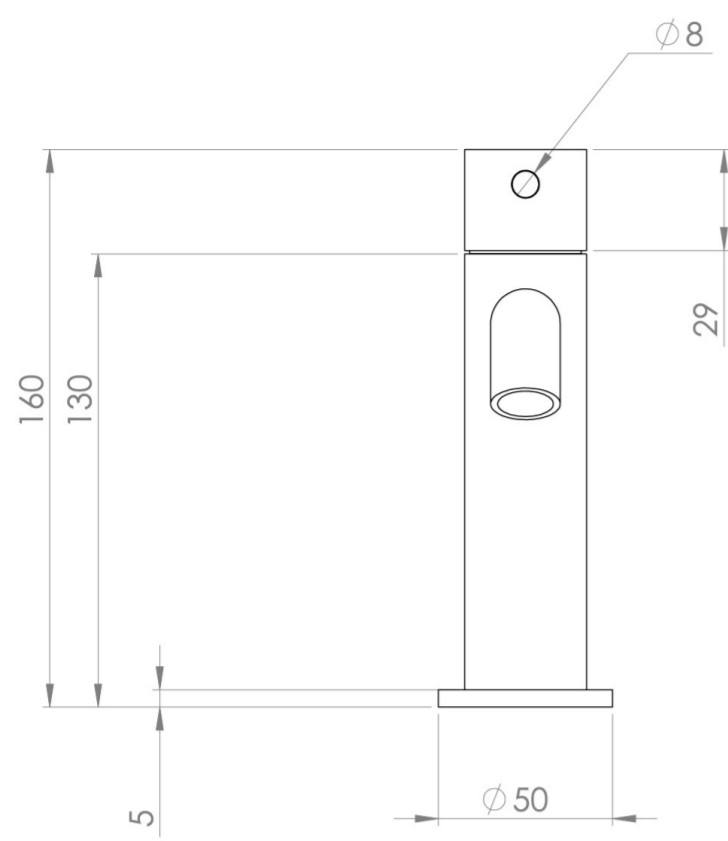

### PRODUCT INFORMATION

<b>Height:</b>	160mm
<b>Width:</b>	50mm
<b>Depth:</b>	148mm
<b>Finish:</b>	Brushed Brass (PVD)
<b>Product Type:</b>	Deck Mounted Basin Mixer Tap, Single Lever Basin Mixer
<b>Material</b>	Brass
<b>Waste</b>	Not included, purchase separately
<b>Guarantee</b>	5 years
<b>Spout Projection (mm)</b>	130

# FLOW RATE

- 1 Bar - Flowrate: 3.82 l/min
- 2 Bar - Flowrate: 5.04 l/min
- 3 Bar - Flowrate: 4.64 l/min
- 5 Bar - Flowrate: 4.57 l/min

---

Saneux reserves the right to alter the specifications and product range without prior notice. Dimensions are given as a guide only. Dimensions should not be used for surrounding furniture, fixtures and fittings until the product is on site.