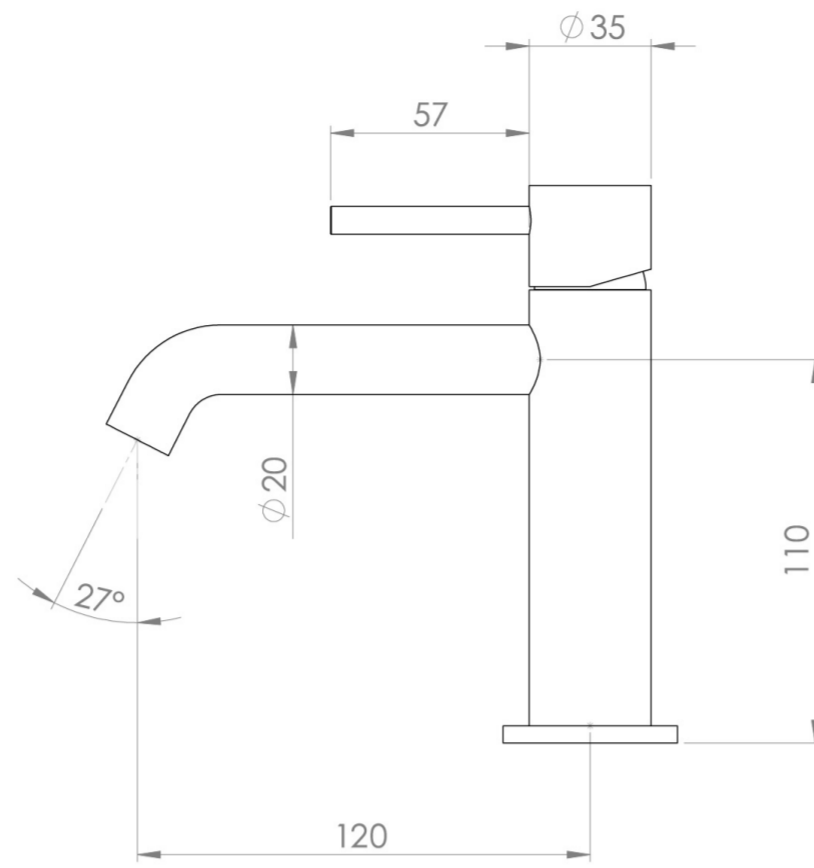

### PRODUCT INFORMATION

<b>Height:</b>	160mm
<b>Width:</b>	50mm
<b>Depth:</b>	148mm
<b>Finish:</b>	Brushed Brass (PVD)
<b>Product Type:</b>	Deck Mounted Basin Mixer Tap, Single Lever Basin Mixer
<b>Material</b>	Brass
<b>Waste</b>	Not included, purchase separately
<b>Guarantee</b>	5 years
<b>Spout Projection (mm)</b>	130

# FLOW RATE

- 1 Bar - Flowrate: 3.82 l/min
- 2 Bar - Flowrate: 5.04 l/min
- 3 Bar - Flowrate: 4.64 l/min
- 5 Bar - Flowrate: 4.57 l/min

---

Saneux reserves the right to alter the specifications and product range without prior notice. Dimensions are given as a guide only. Dimensions should not be used for surrounding furniture, fixtures and fittings until the product is on site.