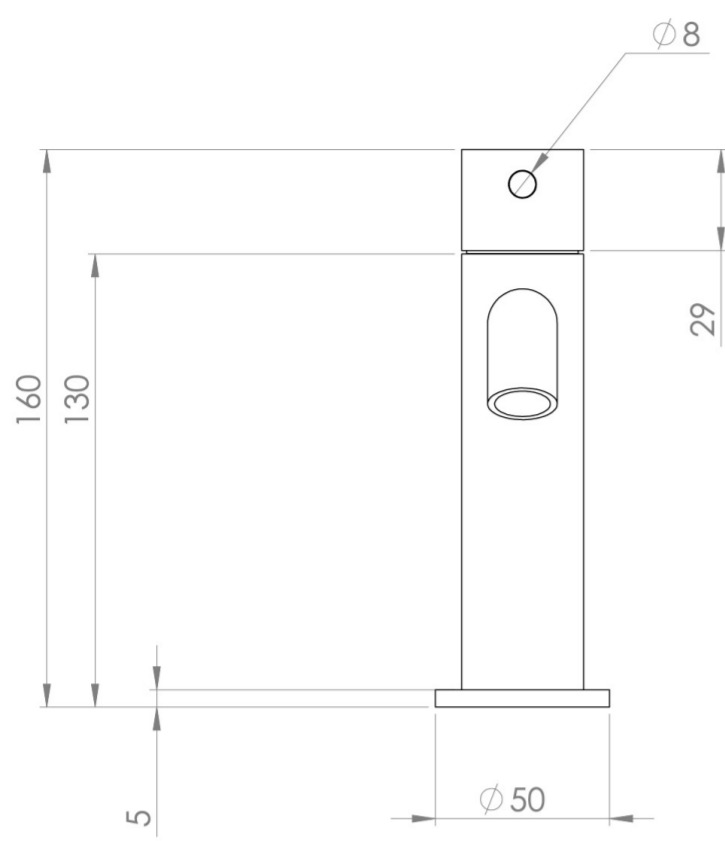

COS BASIN MIXER KIT - W/ CLASSIC HANDLE - BRUSHED BRASS (PVD)

Product Code: CO301.BB

PRODUCT INFORMATION

Height:	160mm
Width:	50mm
Depth:	148mm
Finish:	Brushed Brass (PVD)
Product Type:	Deck Mounted Basin Mixer Tap
Material	Brass
Waste	Not included, purchase separately
Guarantee	5 years
Spout Projection (mm)	130

TECHNICAL DRAWING

FLOW RATE

- 1 Bar - Flowrate: 3.82 l/min
- 2 Bar - Flowrate: 5.04 l/min
- 3 Bar - Flowrate: 4.64 l/min
- 5 Bar - Flowrate: 4.57 l/min

Saneux reserves the right to alter the specifications and product range without prior notice. Dimensions are given as a guide only. Dimensions should not be used for surrounding furniture, fixtures and fittings until the product is on site.