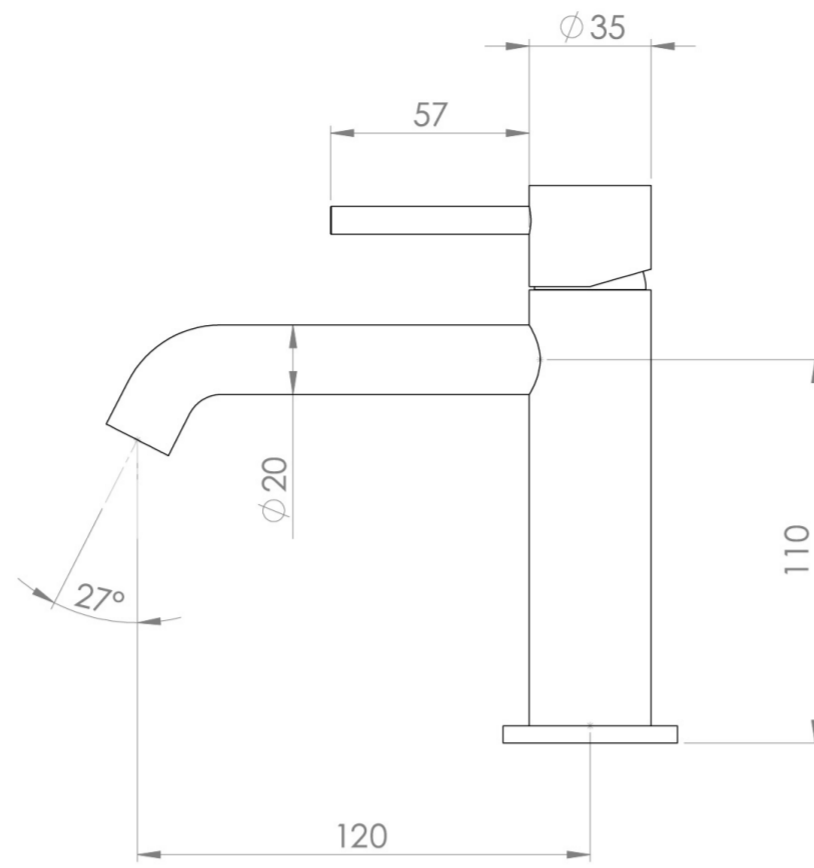

### PRODUCT INFORMATION

<b>Height:</b>	160mm
<b>Width:</b>	50mm
<b>Depth:</b>	148mm
<b>Finish:</b>	Brushed Brass (PVD)
<b>Product Type:</b>	Deck Mounted Basin Mixer Tap
<b>Material</b>	Brass
<b>Waste</b>	Not included, purchase separately
<b>Guarantee</b>	5 years
<b>Spout Projection (mm)</b>	130

# FLOW RATE

- 1 Bar - Flowrate: 3.82 l/min
- 2 Bar - Flowrate: 5.04 l/min
- 3 Bar - Flowrate: 4.64 l/min
- 5 Bar - Flowrate: 4.57 l/min

Saneux reserves the right to alter the specifications and product range without prior notice. Dimensions are given as a guide only. Dimensions should not be used for surrounding furniture, fixtures and fittings until the product is on site.