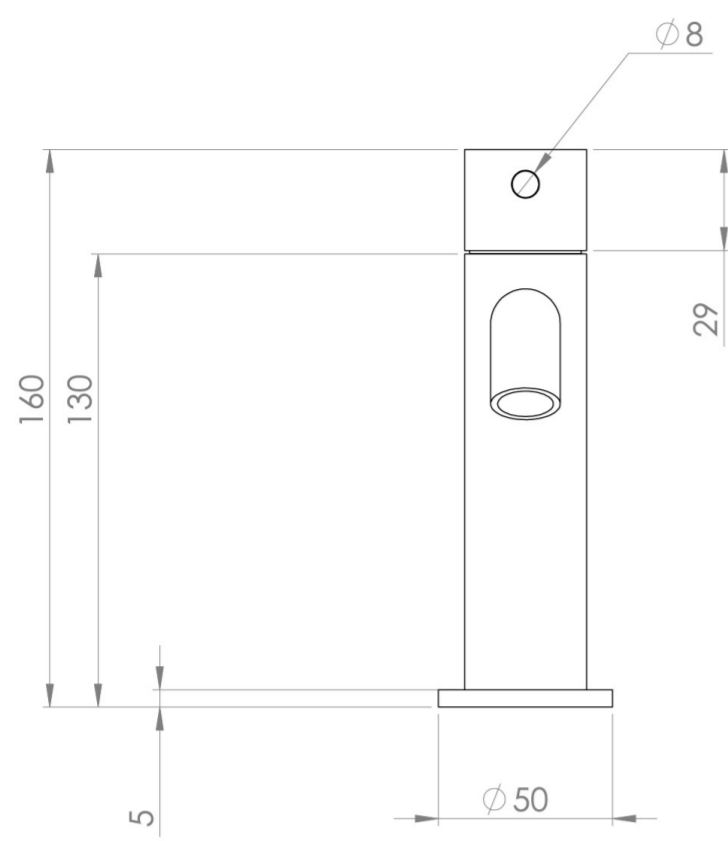

### PRODUCT INFORMATION

<b>Height:</b>	160mm
<b>Width:</b>	50mm
<b>Depth:</b>	148mm
<b>Finish:</b>	Brushed Brass (PVD)
<b>Product Type:</b>	Deck Mounted Basin Mixer Tap
<b>Material</b>	Brass
<b>Waste</b>	Not included, purchase separately
<b>Guarantee</b>	5 years
<b>Spout Projection (mm)</b>	130

# FLOW RATE

- 1 Bar - Flowrate: 3.82 l/min
- 2 Bar - Flowrate: 5.04 l/min
- 3 Bar - Flowrate: 4.64 l/min
- 5 Bar - Flowrate: 4.57 l/min

Saneux reserves the right to alter the specifications and product range without prior notice. Dimensions are given as a guide only. Dimensions should not be used for surrounding furniture, fixtures and fittings until the product is on site.