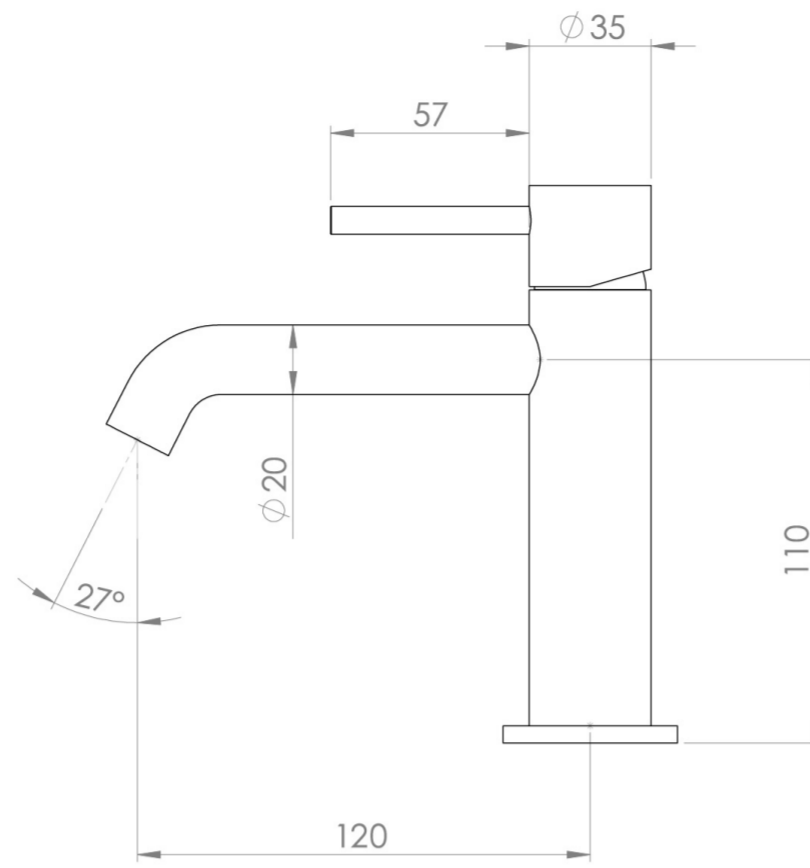

COS BASIN MIXER KIT - W/ CLASSIC HANDLE - CHROME

Product Code: CO301

PRODUCT INFORMATION

Height:	160mm
Width:	50mm
Depth:	148mm
Finish:	Chrome
Product Type:	Deck Mounted Basin Mixer Tap, Single Lever Basin Mixer
Material	Brass
Waste	Not included, purchase separately
Guarantee	5 years
Spout Projection (mm)	130

DESCRIPTION

The new Cos basin mixer collection showcases a sleek, streamlined body with an intricately designed spout. It offers three distinct handle options—Classic, Knurled, and Fluted—each available in five stunning finishes: Chrome, Brushed Brass, Brushed Bronze, Brushed Nickel, and Satin Black.

- 1 Bar - Flowrate: 3.82 l/min
- 2 Bar - Flowrate: 5.04 l/min
- 3 Bar - Flowrate: 4.64 l/min
- 5 Bar - Flowrate: 4.57 l/min

Saneux reserves the right to alter the specifications and product range without prior notice. Dimensions are given as a guide only. Dimensions should not be used for surrounding furniture, fixtures and fittings until the product is on site.