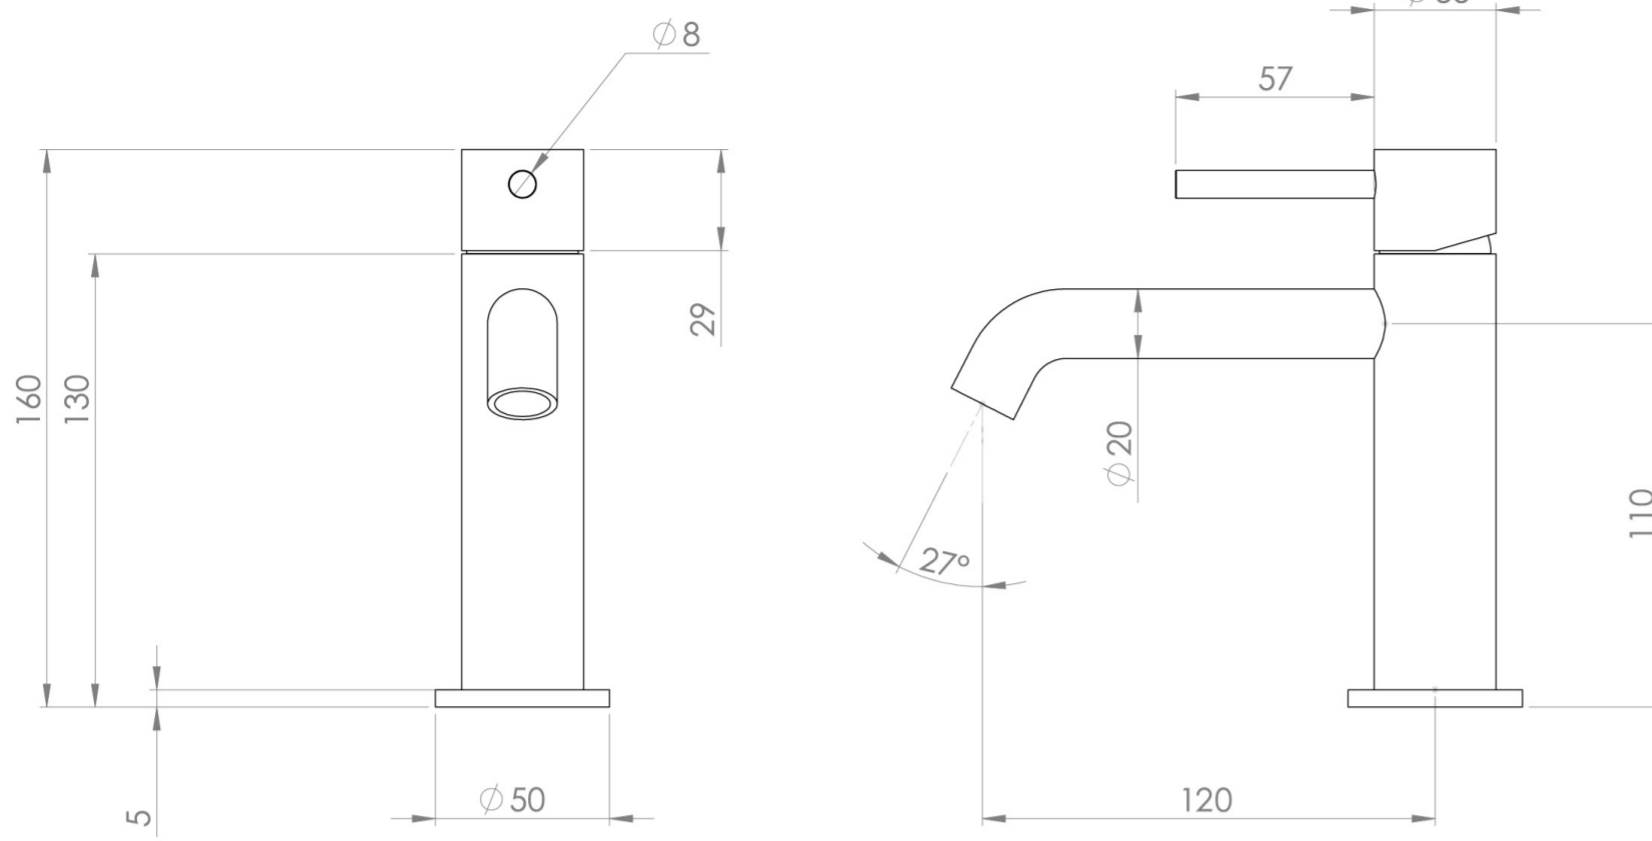

COS BASIN MIXER KIT - W/ CLASSIC HANDLE - CHROME

Product Code: CO301

PRODUCT INFORMATION

Height:	160mm
Width:	50mm
Depth:	148mm
Finish:	Chrome
Product Type:	Deck Mounted Basin Mixer Tap
Material	Brass
Waste	Not included, purchase separately
Guarantee	5 years
Spout Projection (mm)	130

TECHNICAL DRAWING

FLOW RATE

- 1 Bar - Flowrate: 3.82 l/min
- 2 Bar - Flowrate: 5.04 l/min
- 3 Bar - Flowrate: 4.64 l/min
- 5 Bar - Flowrate: 4.57 l/min

Saneux reserves the right to alter the specifications and product range without prior notice. Dimensions are given as a guide only. Dimensions should not be used for surrounding furniture, fixtures and fittings until the product is on site.