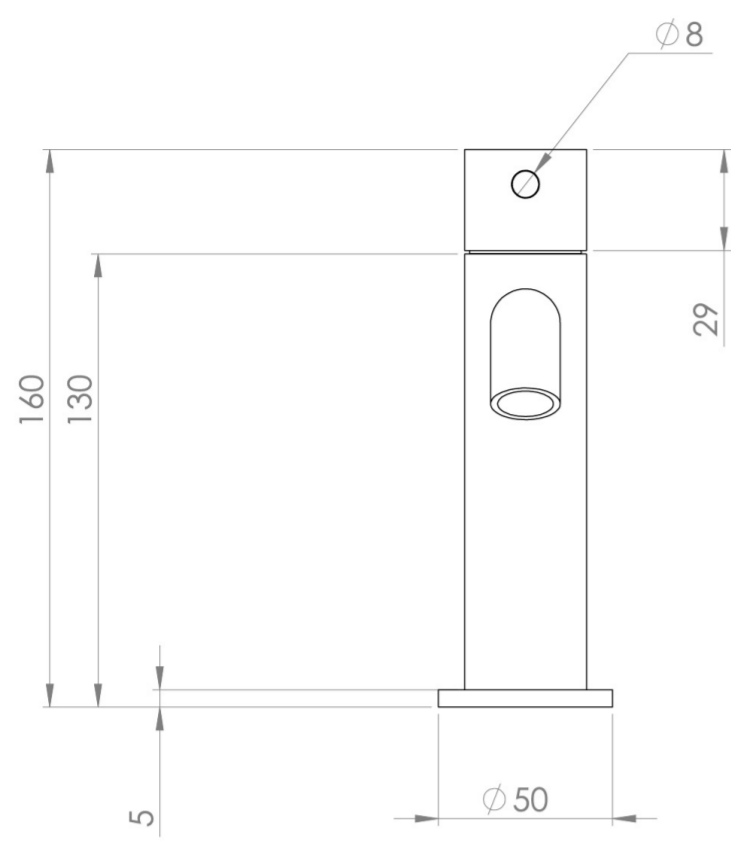

COS BASIN MIXER KIT - W/ CLASSIC HANDLE - CHROME

Product Code: CO301

PRODUCT INFORMATION

Height:	160mm
Width:	50mm
Depth:	148mm
Finish:	Chrome
Product Type:	Deck Mounted Basin Mixer Tap, Single Lever Basin Mixer
Material	Brass
Waste	Not included, purchase separately
Guarantee	5 years
Spout Projection (mm)	130

- 1 Bar - Flowrate: 3.82 l/min
- 2 Bar - Flowrate: 5.04 l/min
- 3 Bar - Flowrate: 4.64 l/min
- 5 Bar - Flowrate: 4.57 l/min

Saneux reserves the right to alter the specifications and product range without prior notice. Dimensions are given as a guide only. Dimensions should not be used for surrounding furniture, fixtures and fittings until the product is on site.