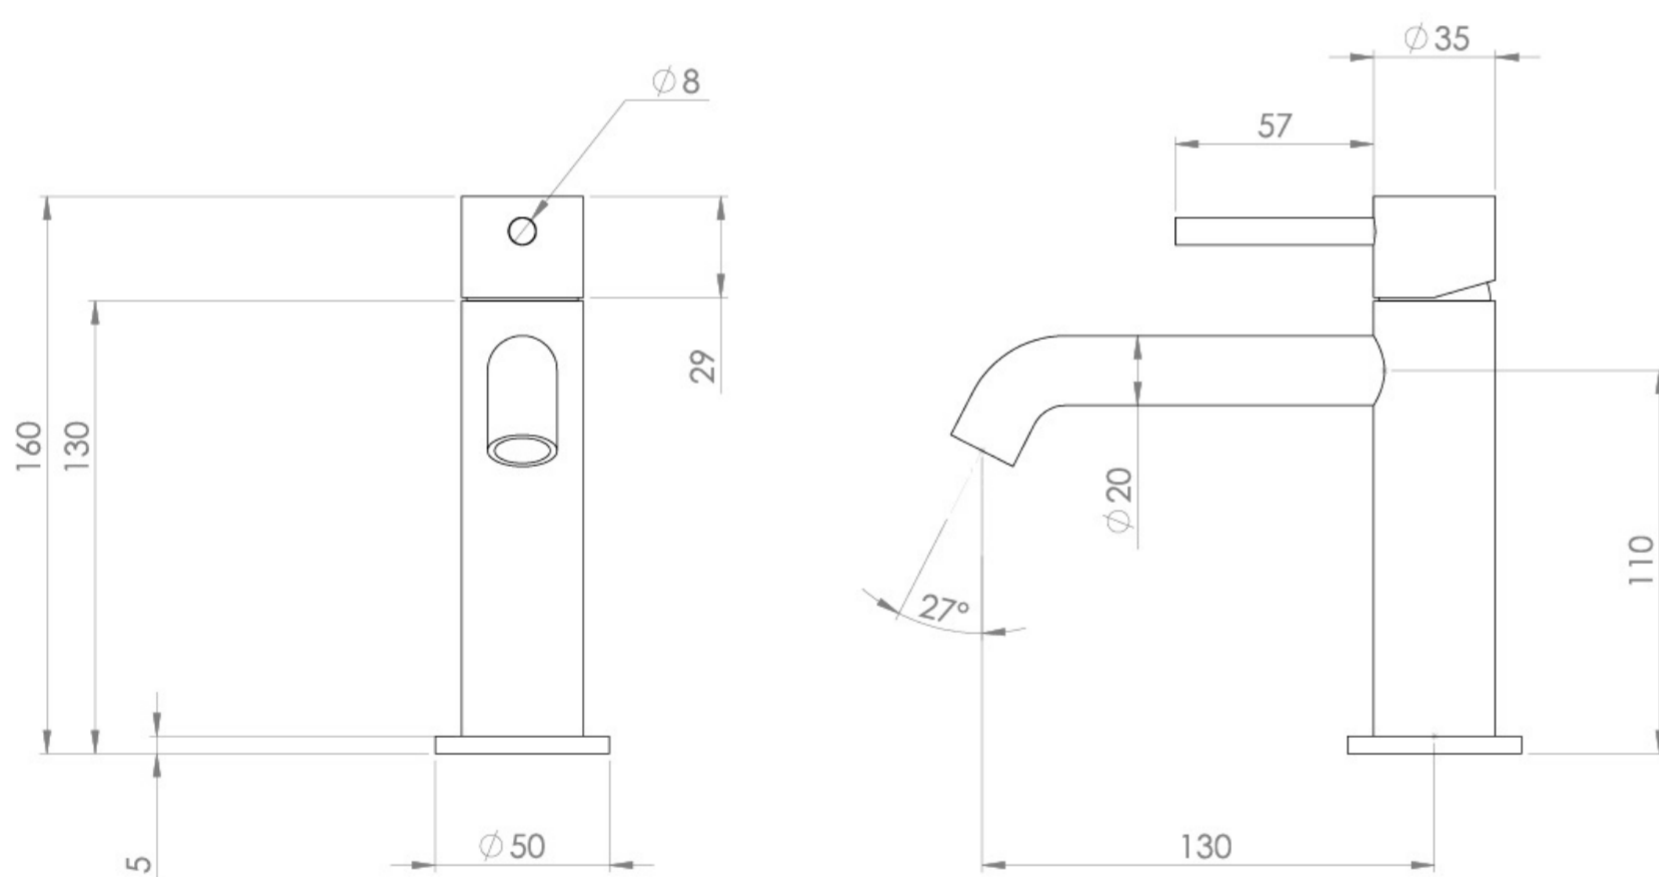

COS BASIN MIXER KIT - W/ CLASSIC HANDLE - CHROME

PRODUCT INFORMATION

Finish:	Chrome
Material	Brass
Waste	Not included, purchase separately
Guarantee	5 years
Spout Projection (mm)	130

Product Code: CO301

TECHNICAL DRAWING

Saneux reserves the right to alter the specifications and product range without prior notice. Dimensions are given as a guide only. Dimensions should not be used for surrounding furniture, fixtures and fittings until the product is on site.