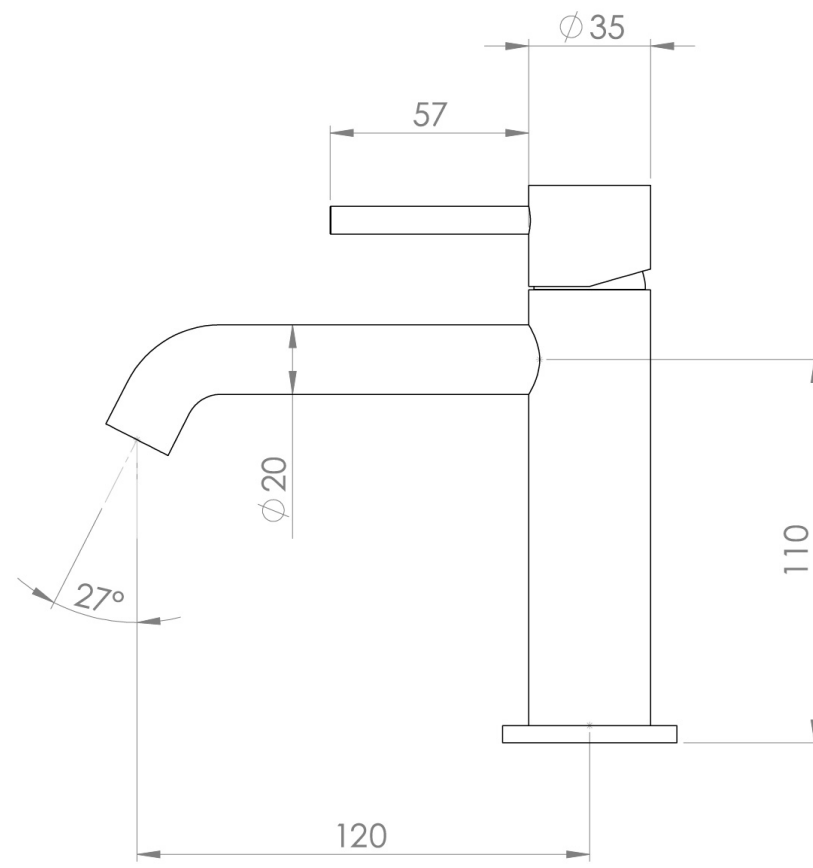

COS BASIN MIXER KIT - W/ CLASSIC HANDLE - CHROME

Product Code: CO301

PRODUCT INFORMATION

Height:	160mm
Width:	50mm
Depth:	148mm
Finish:	Chrome
Product Type:	Deck Mounted Basin Mixer Tap
Material	Brass
Waste	Not included, purchase separately
Guarantee	5 years
Spout Projection (mm)	130

DESCRIPTION

The new Cos basin mixer collection showcases a sleek, streamlined body with an intricately designed spout. It offers three distinct handle options—Classic, Knurled, and Fluted—each available in five stunning finishes: Chrome, Brushed Brass, Brushed Bronze, Brushed Nickel, and Satin Black.

TECHNICAL DRAWING

FLOW RATE

- 1 Bar - Flowrate: 3.82 l/min
- 2 Bar - Flowrate: 5.04 l/min
- 3 Bar - Flowrate: 4.64 l/min
- 5 Bar - Flowrate: 4.57 l/min

Saneux reserves the right to alter the specifications and product range without prior notice. Dimensions are given as a guide only. Dimensions should not be used for surrounding furniture, fixtures and fittings until the product is on site.