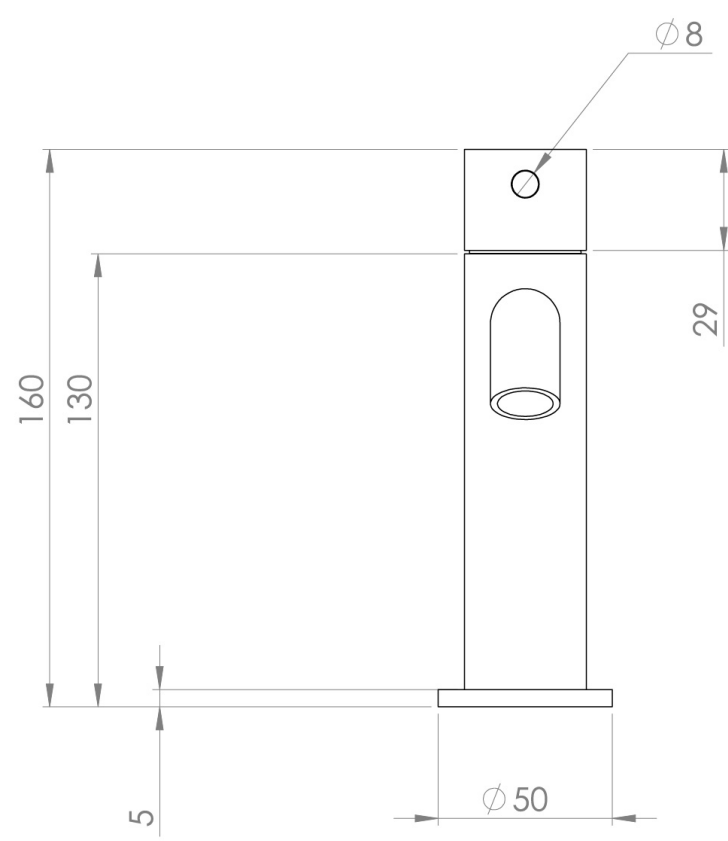

COS BASIN MIXER KIT - W/ CLASSIC HANDLE - CHROME

Product Code: CO301

PRODUCT INFORMATION

Height:	160mm
Width:	50mm
Depth:	148mm
Finish:	Chrome
Product Type:	Deck Mounted Basin Mixer Tap
Material	Brass
Waste	Not included, purchase separately
Guarantee	5 years
Spout Projection (mm)	130

TECHNICAL DRAWING

FLOW RATE

- 1 Bar - Flowrate: 3.82 l/min
- 2 Bar - Flowrate: 5.04 l/min
- 3 Bar - Flowrate: 4.64 l/min
- 5 Bar - Flowrate: 4.57 l/min

Saneux reserves the right to alter the specifications and product range without prior notice. Dimensions are given as a guide only. Dimensions should not be used for surrounding furniture, fixtures and fittings until the product is on site.