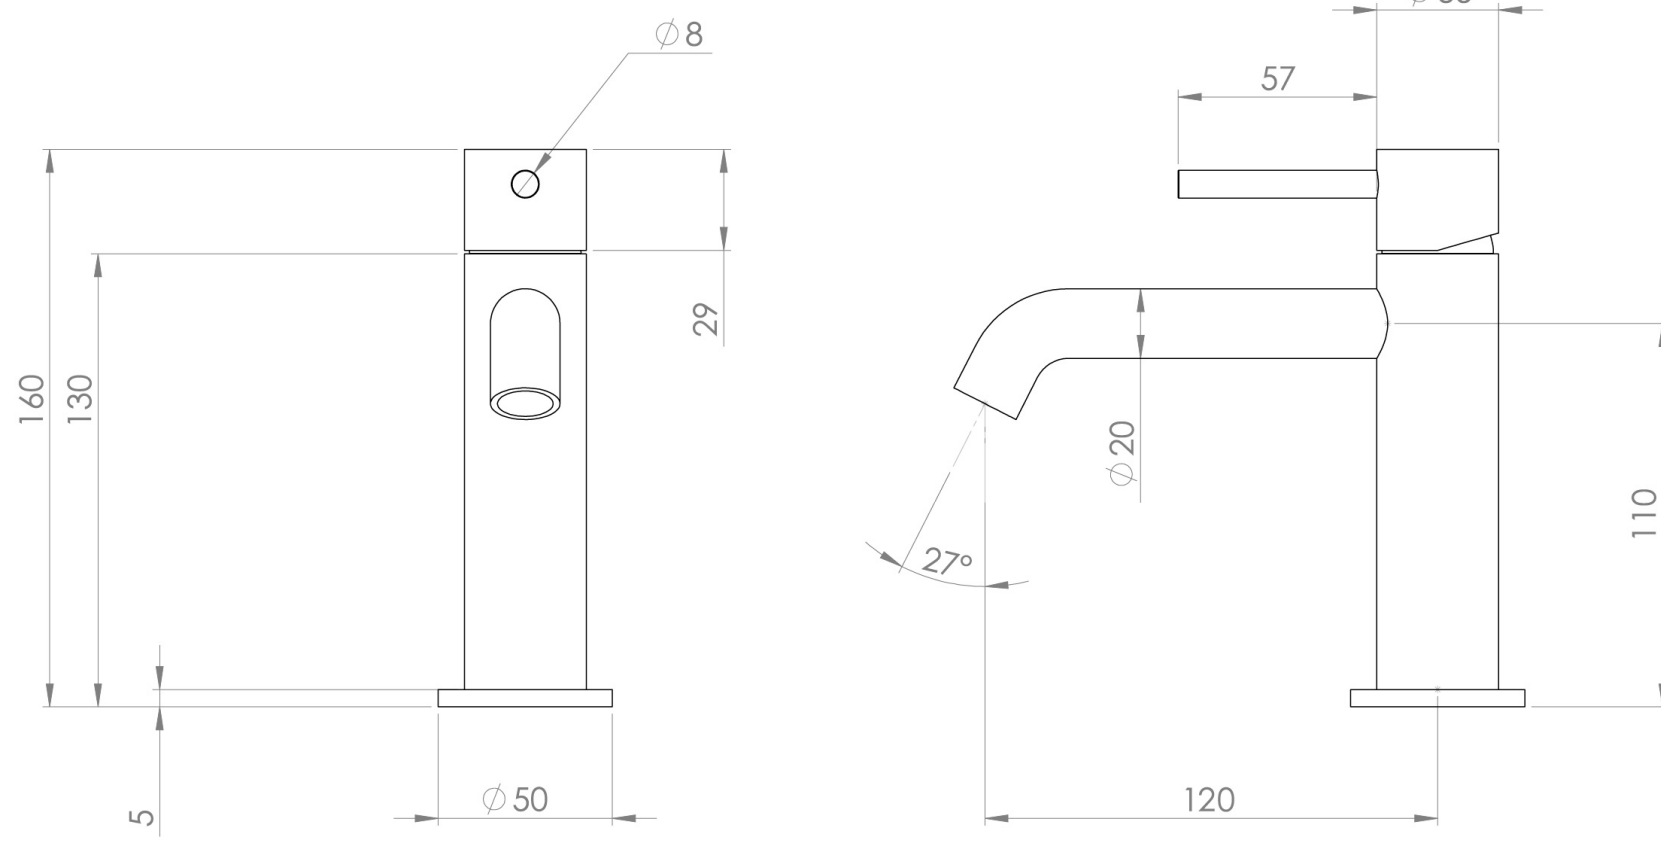

COS BASIN MIXER KIT - W/ CLASSIC HANDLE - CHROME

Product Code: CO301

PRODUCT INFORMATION

Height:	160mm
Width:	50mm
Depth:	148mm
Finish:	Chrome
Product Type:	Deck Mounted Basin Mixer Tap
Material	Brass
Waste	Not included, purchase separately
Guarantee	5 years
Spout Projection (mm)	130

TECHNICAL DRAWING

FLOW RATE

- 1 Bar - Flowrate: 3.82 l/min
- 2 Bar - Flowrate: 5.04 l/min
- 3 Bar - Flowrate: 4.64 l/min
- 5 Bar - Flowrate: 4.57 l/min

Saneux reserves the right to alter the specifications and product range without prior notice. Dimensions are given as a guide only. Dimensions should not be used for surrounding furniture, fixtures and fittings until the product is on site.