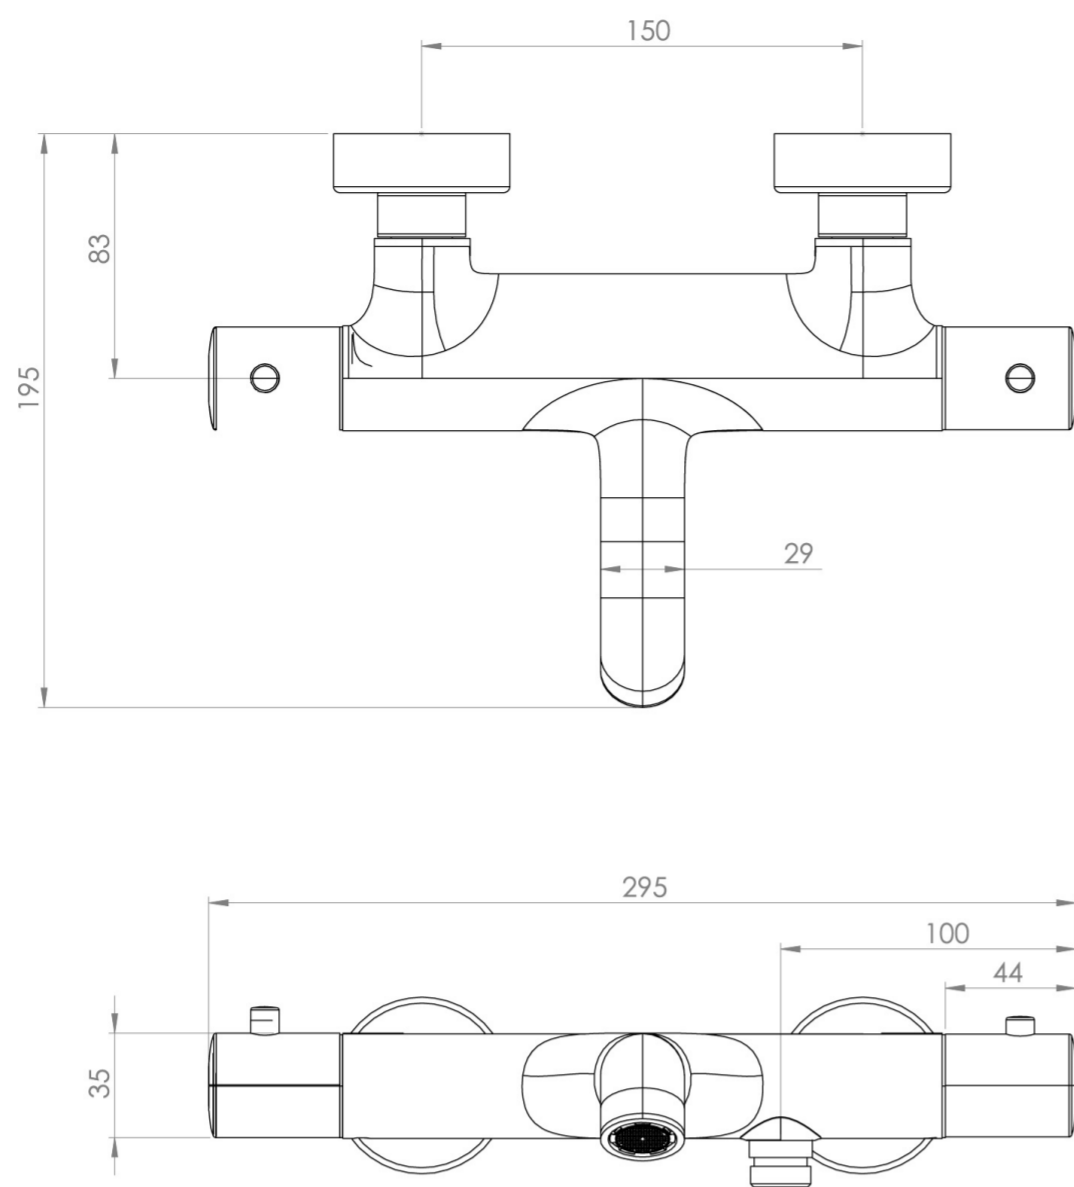

COS THERMOSTATIC BATH SHOWER MIXER - BRUSHED BRONZE (PVD)

Product Code: CO307.BR

PRODUCT INFORMATION

Height:	60mm
Width:	295mm
Depth:	195mm
Finish:	Brushed Bronze (PVD)
Material	Brass
Waste	Not included, purchase separately
Guarantee	5 years
Spout Projection (mm)	195

DESCRIPTION

The Cos thermostatic bath shower mixer showcases a sleek, streamlined body with an intricately designed curved spout with outlet for a shower handset, rail and hose that can be purchased separately.

TECHNICAL DRAWING

FLOW RATE

- 1 Bar - Flowrate: 7.99 l/min
- 2 Bar - Flowrate: 11.45 l/min
- 3 Bar - Flowrate: 14.06 l/min
- 5 Bar - Flowrate: 18.14 l/min

Saneux reserves the right to alter the specifications and product range without prior notice. Dimensions are given as a guide only. Dimensions should not be used for surrounding furniture, fixtures and fittings until the product is on site.