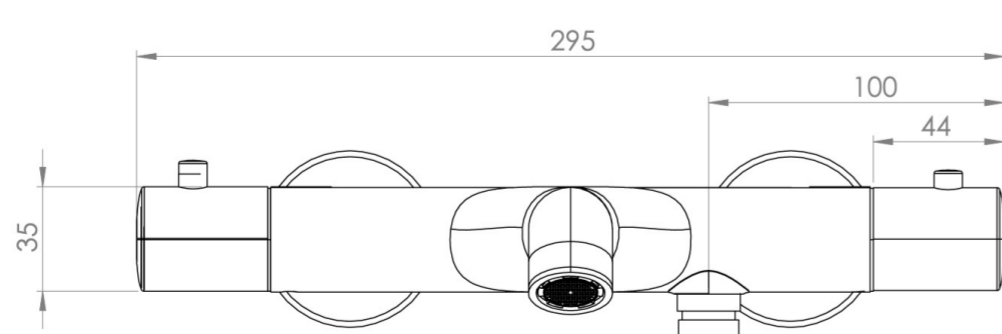

## PRODUCT INFORMATION

<b>Height:</b>	60mm
<b>Width:</b>	295mm
<b>Depth:</b>	195mm
<b>Finish:</b>	Brushed Bronze (PVD)
<b>Material</b>	Brass
<b>Waste</b>	Not included, purchase separately
<b>Guarantee</b>	5 years
<b>Spout Projection (mm)</b>	195

## DESCRIPTION

The Cos thermostatic bath shower mixer showcases a sleek, streamlined body with an intricately designed curved spout with outlet for a shower handset, rail and hose that can be purchased separately.

## FLOW RATE

- 1 Bar - Flowrate: 7.99 l/min
- 2 Bar - Flowrate: 11.45 l/min
- 3 Bar - Flowrate: 14.06 l/min
- 5 Bar - Flowrate: 18.14 l/min

Saneux reserves the right to alter the specifications and product range without prior notice. Dimensions are given as a guide only. Dimensions should not be used for surrounding furniture, fixtures and fittings until the product is on site.