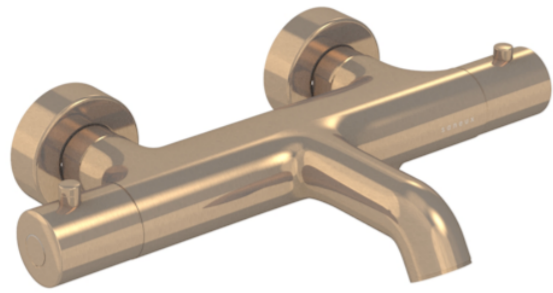

COS THERMOSTATIC BATH SHOWER MIXER - BRUSHED BRONZE (PVD)

Product Code: CO307.BR

PRODUCT INFORMATION

Height:	60mm
Width:	295mm
Depth:	195mm
Finish:	Brushed Bronze (PVD)
Material	Brass
Waste	Not included, purchase separately
Guarantee	5 years
Spout Projection (mm)	195

DESCRIPTION

The Cos thermostatic bath shower mixer showcases a sleek, streamlined body with an intricately designed curved spout with outlet for a shower handset, rail and hose that can be purchased separately.

A leg set is also available to convert this wall mounted mixer to a deck mounted version.

It offers five stunning finishes: Chrome, Brushed Brass, Brushed Bronze, Brushed Nickel, and Satin Black.

The colored finishes utilize a PVD coating, ensuring superior quality and long-lasting durability.