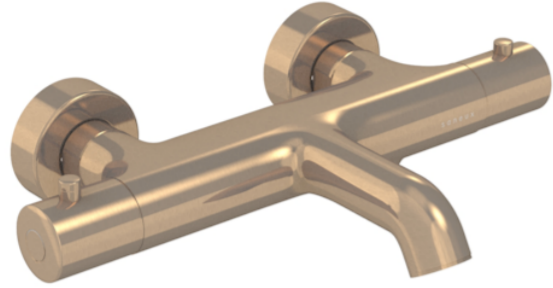

COS THERMOSTATIC BATH SHOWER MIXER - BRUSHED BRONZE (PVD)

Product Code: CO307.BR

PRODUCT INFORMATION

Height:	60mm
Width:	295mm
Depth:	195mm
Finish:	Brushed Bronze (PVD)
Material	Brass
Waste	Not included, purchase separately
Guarantee	5 years
Spout Projection (mm)	195

DESCRIPTION

The Cos thermostatic bath shower mixer showcases a sleek, streamlined body with an intricately designed curved spout with outlet for a shower handset, rail and hose that can be purchased separately.

A leg set is also available to convert this wall mounted mixer to a deck mounted version.

It offers five stunning finishes: Chrome, Brushed Brass, Brushed Bronze, Brushed Nickel, and Satin Black.

The colored finishes utilize a PVD coating, ensuring superior quality and long-lasting durability.