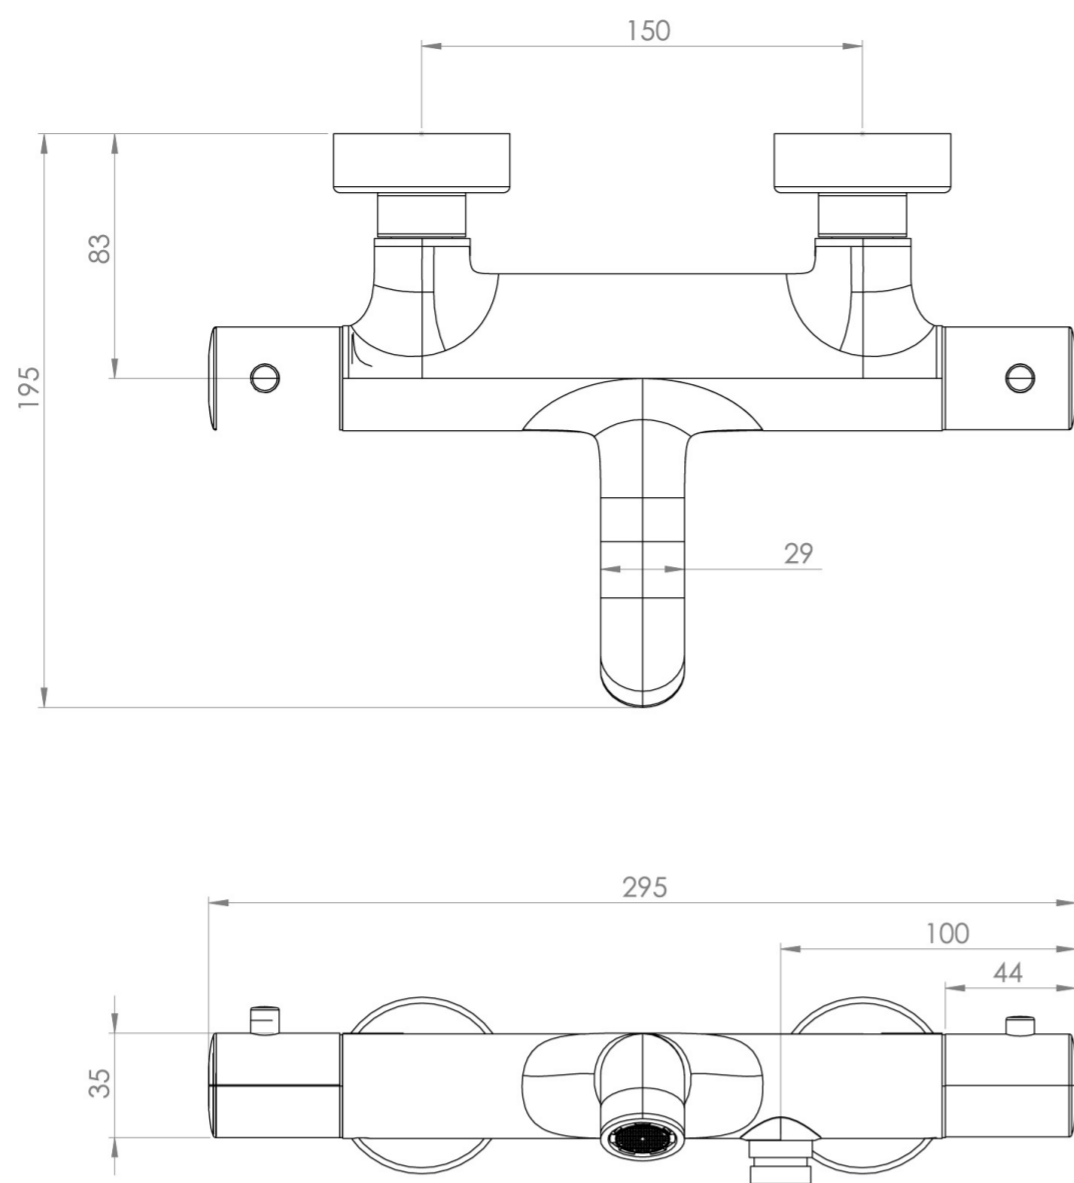

COS THERMOSTATIC BATH SHOWER MIXER - BRUSHED BRONZE (PVD)

Product Code: CO307.BR

PRODUCT INFORMATION

Height:	60mm
Width:	295mm
Depth:	195mm
Finish:	Brushed Bronze (PVD)
Material	Brass
Waste	Not included, purchase separately
Guarantee	5 years
Spout Projection (mm)	195

DESCRIPTION

The Cos thermostatic bath shower mixer showcases a sleek, streamlined body with an intricately designed curved spout with outlet for a shower handset, rail and hose that can be purchased separately.

TECHNICAL DRAWING

FLOW RATE

- 1 Bar - Flowrate: 7.99 l/min
- 2 Bar - Flowrate: 11.45 l/min
- 3 Bar - Flowrate: 14.06 l/min
- 5 Bar - Flowrate: 18.14 l/min

Saneux reserves the right to alter the specifications and product range without prior notice. Dimensions are given as a guide only. Dimensions should not be used for surrounding furniture, fixtures and fittings until the product is on site.