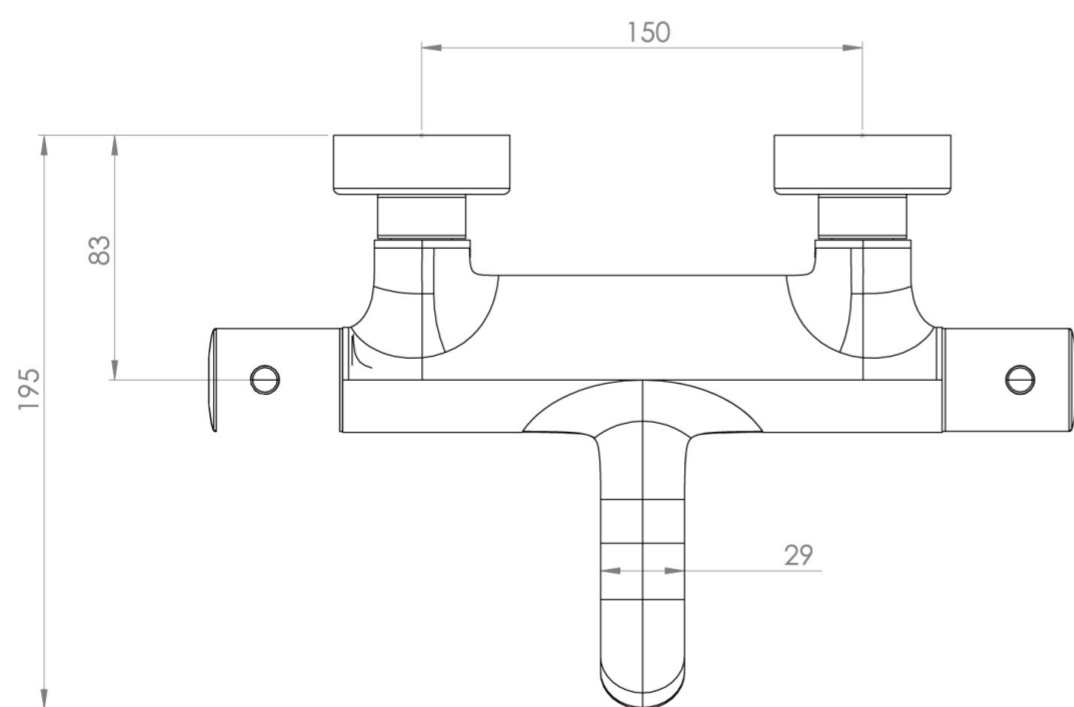

## PRODUCT INFORMATION

<b>Height:</b>	60mm
<b>Width:</b>	295mm
<b>Depth:</b>	195mm
<b>Finish:</b>	Brushed Bronze (PVD)
<b>Material</b>	Brass
<b>Waste</b>	Not included, purchase separately
<b>Guarantee</b>	5 years
<b>Spout Projection (mm)</b>	195

## DESCRIPTION

The Cos thermostatic bath shower mixer showcases a sleek, streamlined body with an intricately designed curved spout with outlet for a shower handset, rail and hose that can be purchased separately.

## FLOW RATE

- 1 Bar - Flowrate: 7.99 l/min
- 2 Bar - Flowrate: 11.45 l/min
- 3 Bar - Flowrate: 14.06 l/min
- 5 Bar - Flowrate: 18.14 l/min

Saneux reserves the right to alter the specifications and product range without prior notice. Dimensions are given as a guide only. Dimensions should not be used for surrounding furniture, fixtures and fittings until the product is on site.