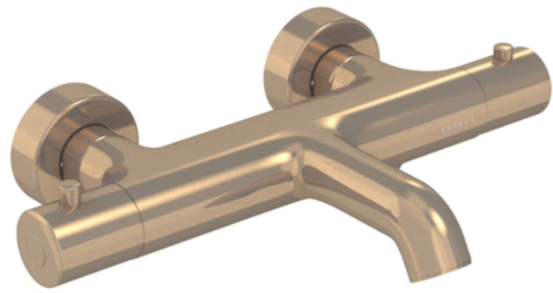

# COS THERMOSTATIC BATH SHOWER MIXER - BRUSHED BRONZE (PVD)

**Product Code:** CO307.BR

## PRODUCT INFORMATION

<b>Height:</b>	60mm
<b>Width:</b>	295mm
<b>Depth:</b>	195mm
<b>Finish:</b>	Brushed Bronze (PVD)
<b>Material</b>	Brass
<b>Waste</b>	Not included, purchase separately
<b>Guarantee</b>	5 years
<b>Spout Projection (mm)</b>	195

## DESCRIPTION

The Cos thermostatic bath shower mixer showcases a sleek, streamlined body with an intricately designed curved spout with outlet for a shower handset, rail and hose that can be purchased separately.

It offers five stunning finishes: Chrome, Brushed Brass, Brushed Bronze, Brushed Nickel, and Satin Black.

The colored finishes utilize a PVD coating, ensuring superior quality and long-lasting durability.