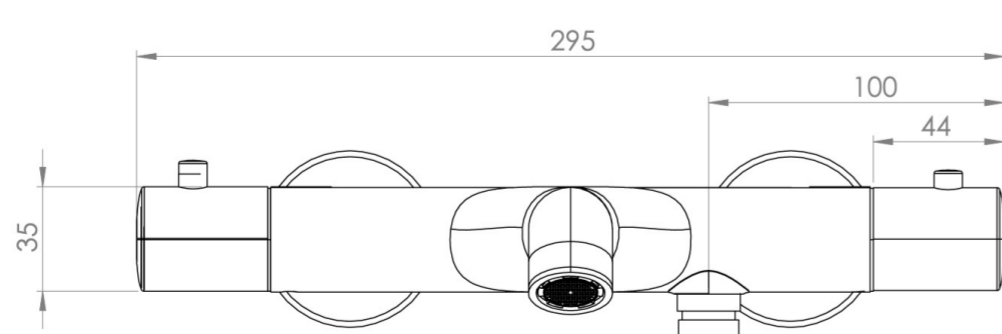

COS THERMOSTATIC BATH SHOWER MIXER - SATIN BLACK (PVD)

Product Code: CO307.SB

PRODUCT INFORMATION

Height:	60mm
Width:	295mm
Depth:	195mm
Finish:	Satin Black (PVD)
Material	Brass
Waste	Not included, purchase separately
Guarantee	5 years
Spout Projection (mm)	195

DESCRIPTION

The Cos thermostatic bath shower mixer showcases a sleek, streamlined body with an intricately designed curved spout with outlet for a shower handset, rail and hose that can be purchased separately.

TECHNICAL DRAWING

FLOW RATE

- 1 Bar - Flowrate: 7.99 l/min
- 2 Bar - Flowrate: 11.45 l/min
- 3 Bar - Flowrate: 14.06 l/min
- 5 Bar - Flowrate: 18.14 l/min

Saneux reserves the right to alter the specifications and product range without prior notice. Dimensions are given as a guide only. Dimensions should not be used for surrounding furniture, fixtures and fittings until the product is on site.