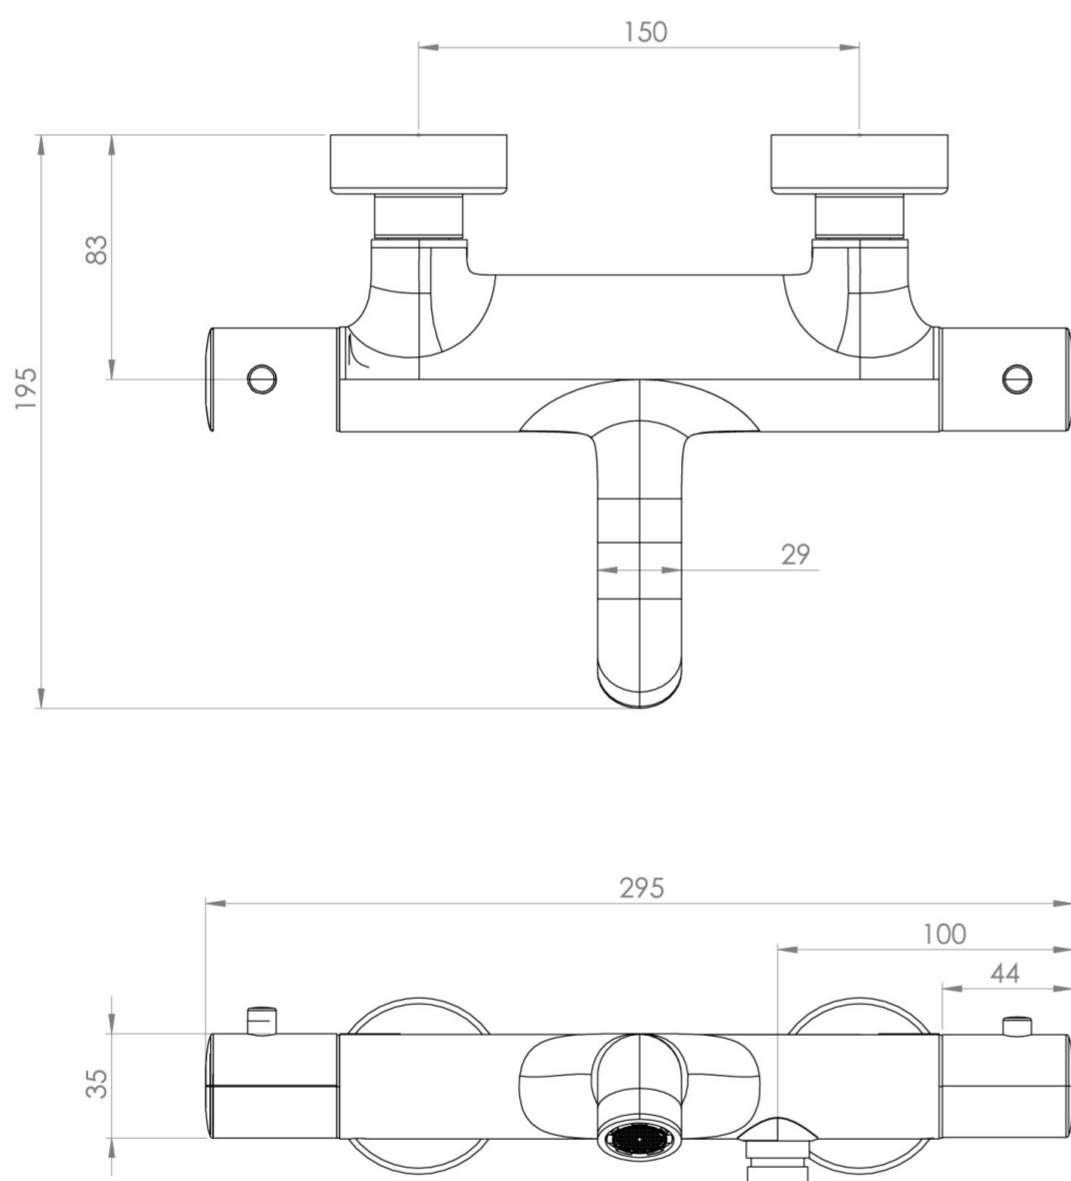

COS THERMOSTATIC BATH SHOWER MIXER - SATIN BLACK (PVD)

PRODUCT INFORMATION

Finish:	Satin Black (PVD)
Material	Brass
Waste	Not included, purchase separately
Guarantee	5 years
Spout Projection (mm)	195

Product Code: CO307.SB

TECHNICAL DRAWING

Saneux reserves the right to alter the specifications and product range without prior notice. Dimensions are given as a guide only. Dimensions should not be used for surrounding furniture, fixtures and fittings until the product is on site.