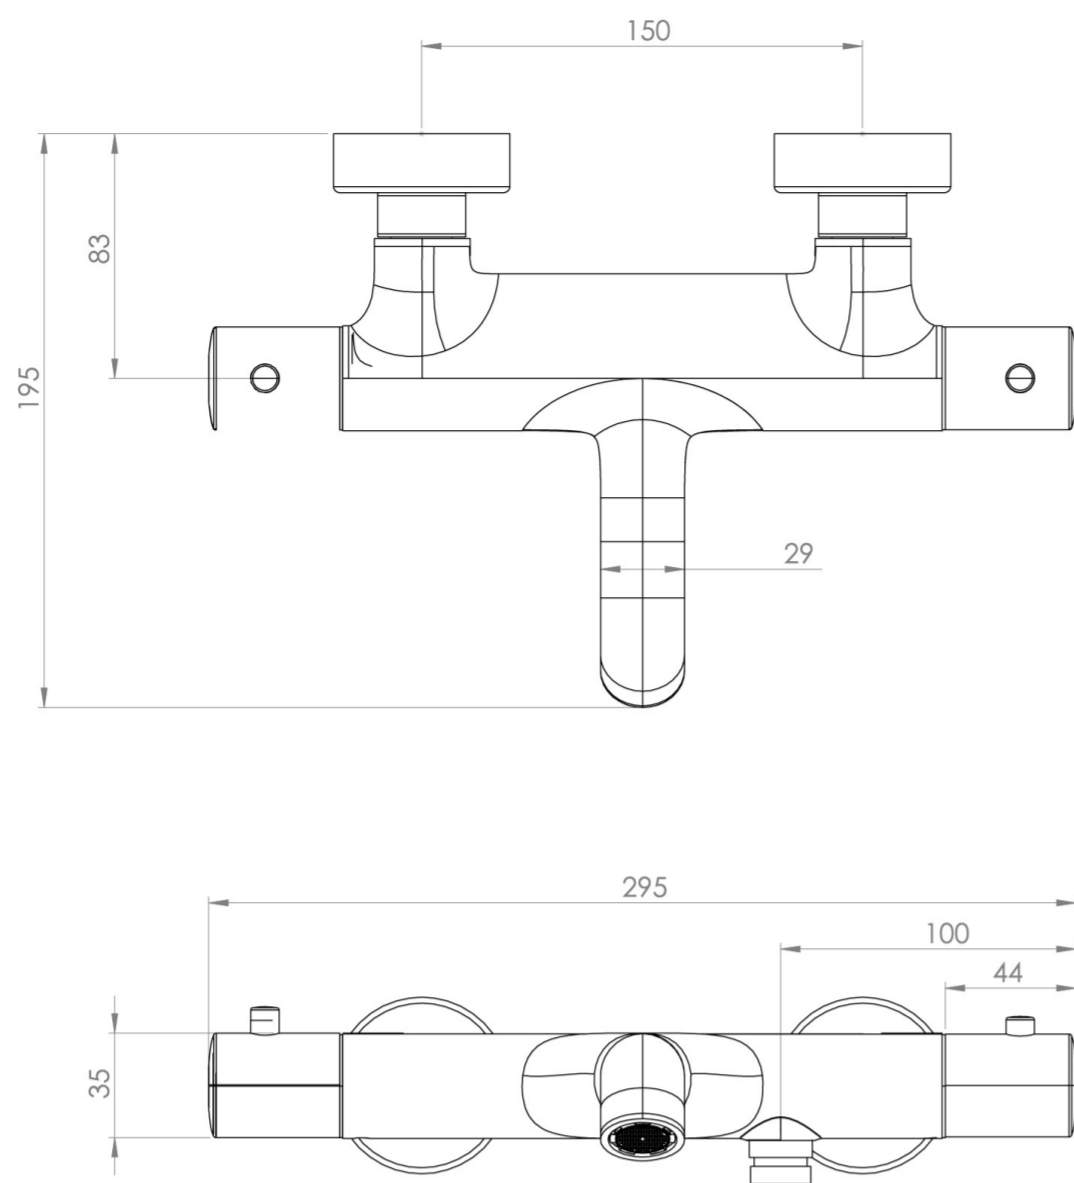

## PRODUCT INFORMATION

<b>Height:</b>	60mm
<b>Width:</b>	295mm
<b>Depth:</b>	195mm
<b>Finish:</b>	Satin Black (PVD)
<b>Material</b>	Brass
<b>Waste</b>	Not included, purchase separately
<b>Guarantee</b>	5 years
<b>Spout Projection (mm)</b>	195

## DESCRIPTION

The Cos thermostatic bath shower mixer showcases a sleek, streamlined body with an intricately designed curved spout with outlet for a shower handset, rail and hose that can be purchased separately.

# TECHNICAL DRAWING

# FLOW RATE

- 1 Bar - Flowrate: 7.99 l/min
- 2 Bar - Flowrate: 11.45 l/min
- 3 Bar - Flowrate: 14.06 l/min
- 5 Bar - Flowrate: 18.14 l/min

Saneux reserves the right to alter the specifications and product range without prior notice. Dimensions are given as a guide only. Dimensions should not be used for surrounding furniture, fixtures and fittings until the product is on site.