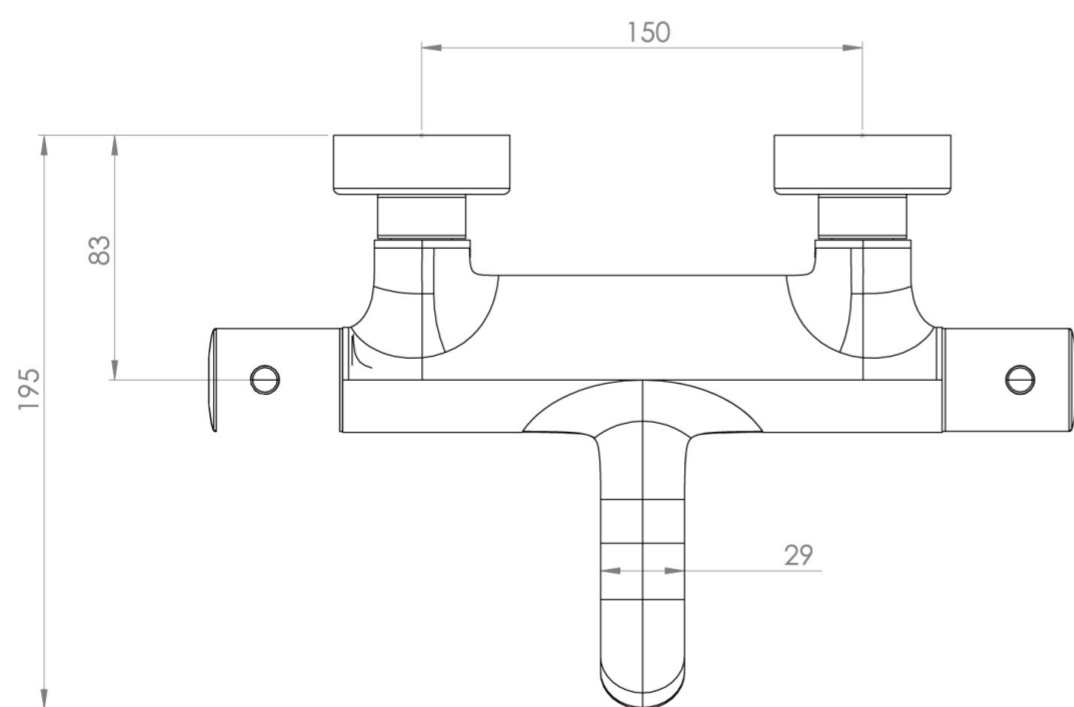

COS THERMOSTATIC BATH SHOWER MIXER - SATIN BLACK (PVD)

Product Code: CO307.SB

PRODUCT INFORMATION

Height:	60mm
Width:	295mm
Depth:	195mm
Finish:	Satin Black (PVD)
Material	Brass
Waste	Not included, purchase separately
Guarantee	5 years
Spout Projection (mm)	195

DESCRIPTION

The Cos thermostatic bath shower mixer showcases a sleek, streamlined body with an intricately designed curved spout with outlet for a shower handset, rail and hose that can be purchased separately.

TECHNICAL DRAWING

FLOW RATE

- 1 Bar - Flowrate: 7.99 l/min
- 2 Bar - Flowrate: 11.45 l/min
- 3 Bar - Flowrate: 14.06 l/min
- 5 Bar - Flowrate: 18.14 l/min

Saneux reserves the right to alter the specifications and product range without prior notice. Dimensions are given as a guide only. Dimensions should not be used for surrounding furniture, fixtures and fittings until the product is on site.