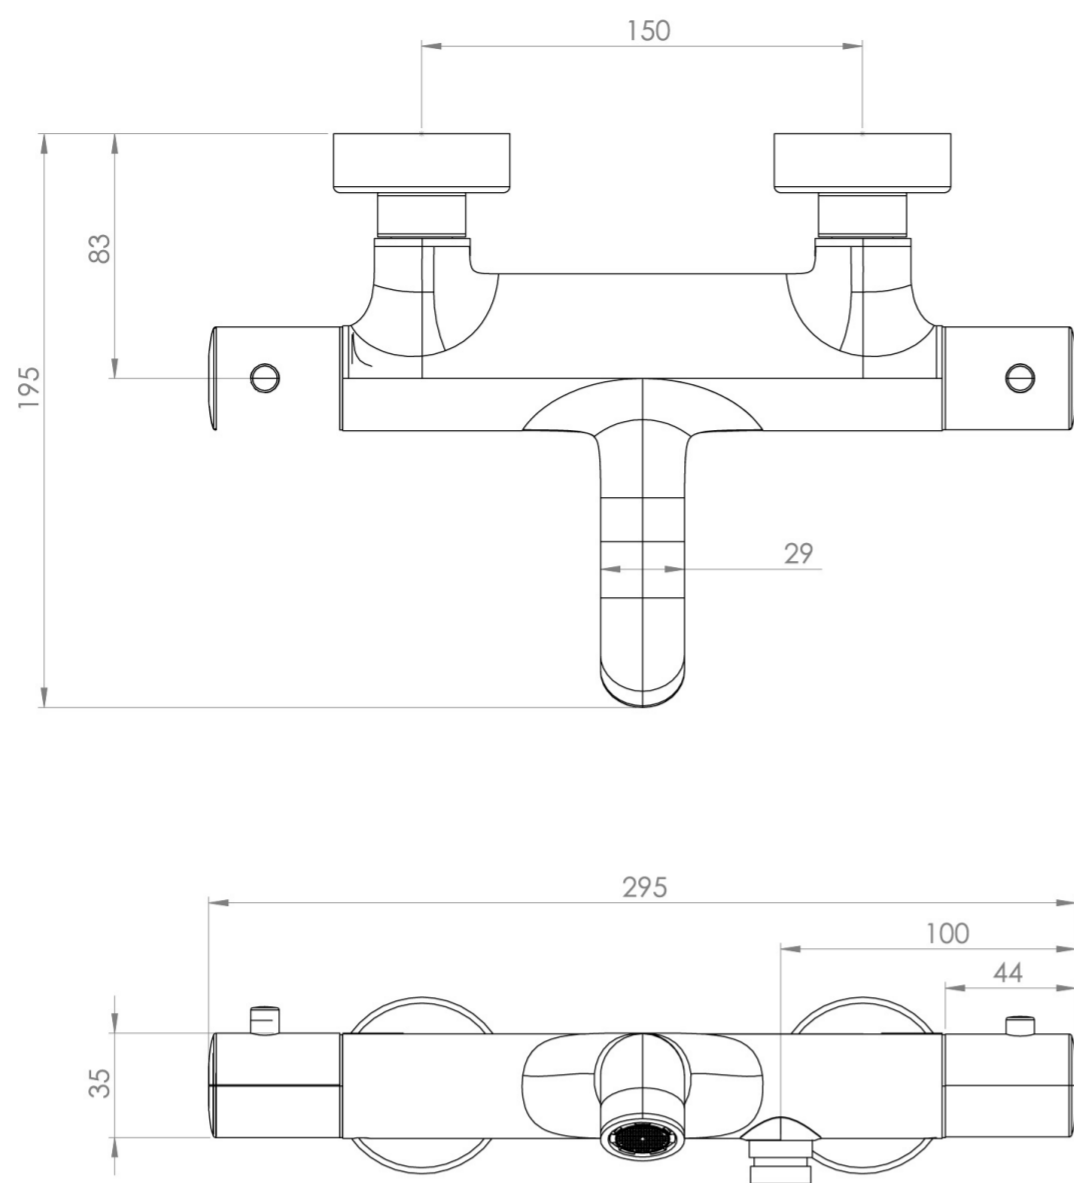

## PRODUCT INFORMATION

<b>Height:</b>	60mm
<b>Width:</b>	295mm
<b>Depth:</b>	195mm
<b>Finish:</b>	Satin Black (PVD)
<b>Material</b>	Brass
<b>Waste</b>	Not included, purchase separately
<b>Guarantee</b>	5 years
<b>Spout Projection (mm)</b>	195

## DESCRIPTION

The Cos thermostatic bath shower mixer showcases a sleek, streamlined body with an intricately designed curved spout with outlet for a shower handset, rail and hose that can be purchased separately.

# TECHNICAL DRAWING

# FLOW RATE

- 1 Bar - Flowrate: 7.99 l/min
- 2 Bar - Flowrate: 11.45 l/min
- 3 Bar - Flowrate: 14.06 l/min
- 5 Bar - Flowrate: 18.14 l/min

---

Saneux reserves the right to alter the specifications and product range without prior notice. Dimensions are given as a guide only. Dimensions should not be used for surrounding furniture, fixtures and fittings until the product is on site.