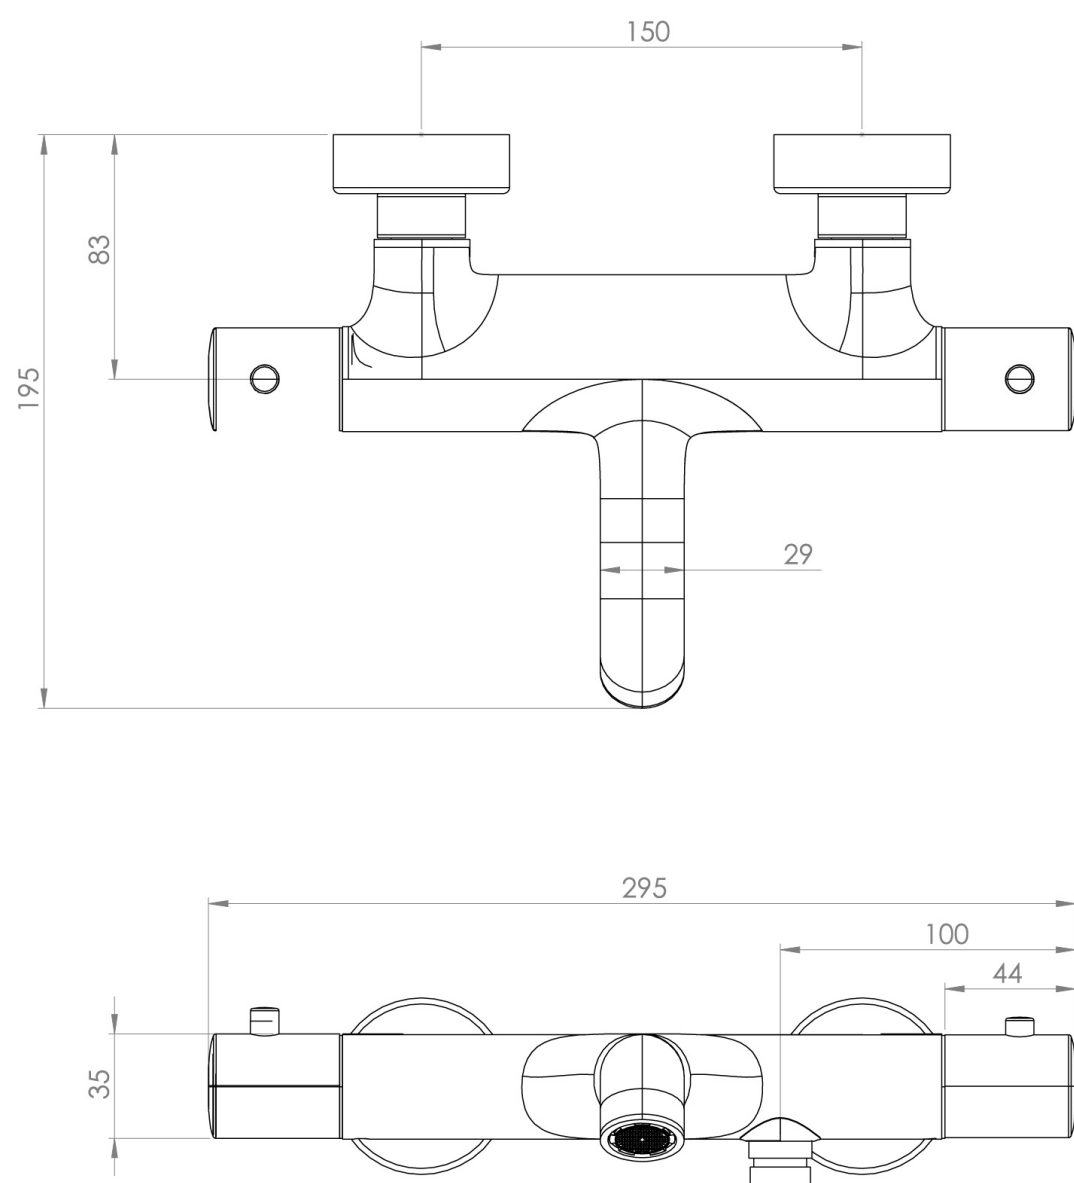

## PRODUCT INFORMATION

<b>Height:</b>	60mm
<b>Width:</b>	295mm
<b>Depth:</b>	195mm
<b>Finish:</b>	Satin Black (PVD)
<b>Material</b>	Brass
<b>Waste</b>	Not included, purchase separately
<b>Guarantee</b>	5 years
<b>Spout Projection (mm)</b>	195

## DESCRIPTION

The Cos thermostatic bath shower mixer showcases a sleek, streamlined body with an intricately designed curved spout with outlet for a shower handset, rail and hose that can be purchased separately.

# TECHNICAL DRAWING

# FLOW RATE

- 1 Bar - Flowrate: 7.99 l/min
- 2 Bar - Flowrate: 11.45 l/min
- 3 Bar - Flowrate: 14.06 l/min
- 5 Bar - Flowrate: 18.14 l/min

---

Saneux reserves the right to alter the specifications and product range without prior notice. Dimensions are given as a guide only. Dimensions should not be used for surrounding furniture, fixtures and fittings until the product is on site.