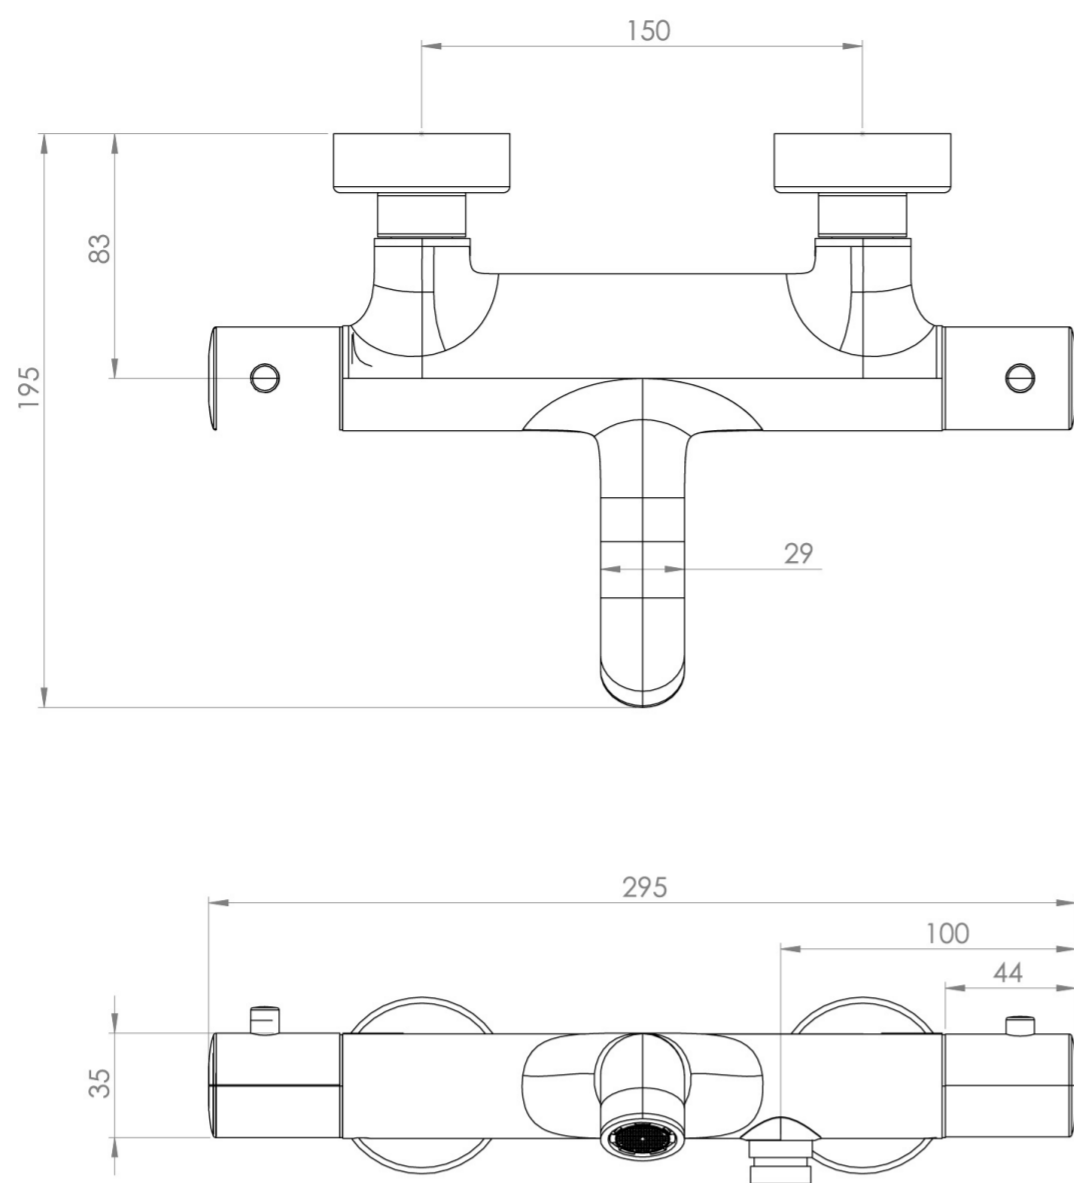

TECHNICAL DRAWING

FLOW RATE

- 1 Bar - Flowrate: 7.99 l/min
- 2 Bar - Flowrate: 11.45 l/min
- 3 Bar - Flowrate: 14.06 l/min
- 5 Bar - Flowrate: 18.14 l/min

Saneux reserves the right to alter the specifications and product range without prior notice. Dimensions are given as a guide only. Dimensions should not be used for surrounding furniture, fixtures and fittings until the product is on site.

<https://saneux.com/products/cos-thermostatic-bath-shower-mixer-satin-black-pvd>