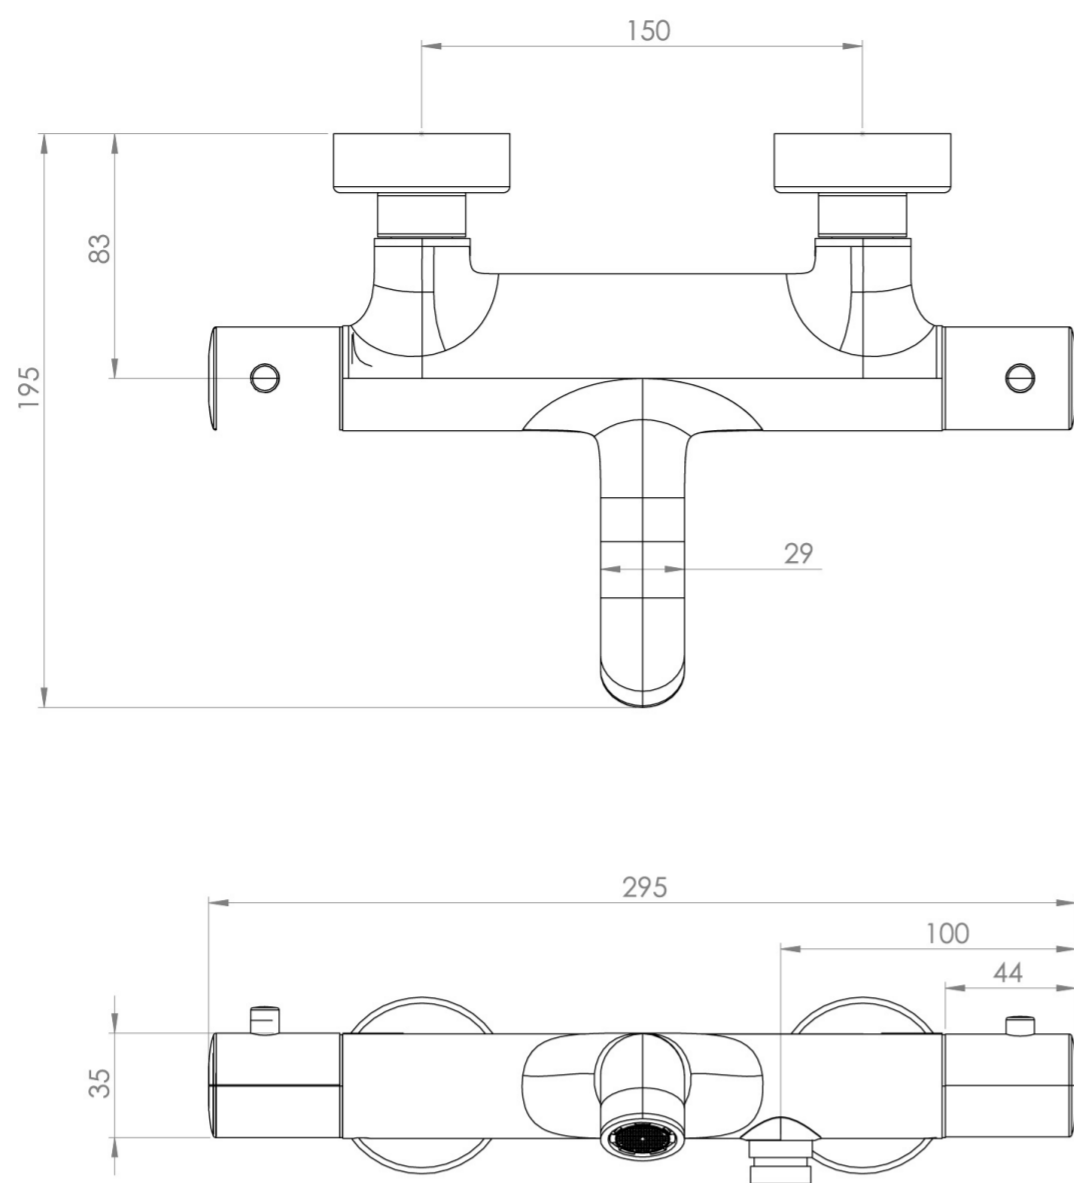

## PRODUCT INFORMATION

<b>Height:</b>	60mm
<b>Width:</b>	295mm
<b>Depth:</b>	195mm
<b>Finish:</b>	Brushed Brass (PVD)
<b>Material</b>	Brass
<b>Waste</b>	Not included, purchase separately
<b>Guarantee</b>	5 years
<b>Spout Projection (mm)</b>	195

## DESCRIPTION

The Cos thermostatic bath shower mixer showcases a sleek, streamlined body with an intricately designed curved spout with outlet for a shower handset, rail and hose that can be purchased separately.

# TECHNICAL DRAWING

# FLOW RATE

- 1 Bar - Flowrate: 7.99 l/min
- 2 Bar - Flowrate: 11.45 l/min
- 3 Bar - Flowrate: 14.06 l/min
- 5 Bar - Flowrate: 18.14 l/min

---

Saneux reserves the right to alter the specifications and product range without prior notice. Dimensions are given as a guide only. Dimensions should not be used for surrounding furniture, fixtures and fittings until the product is on site.