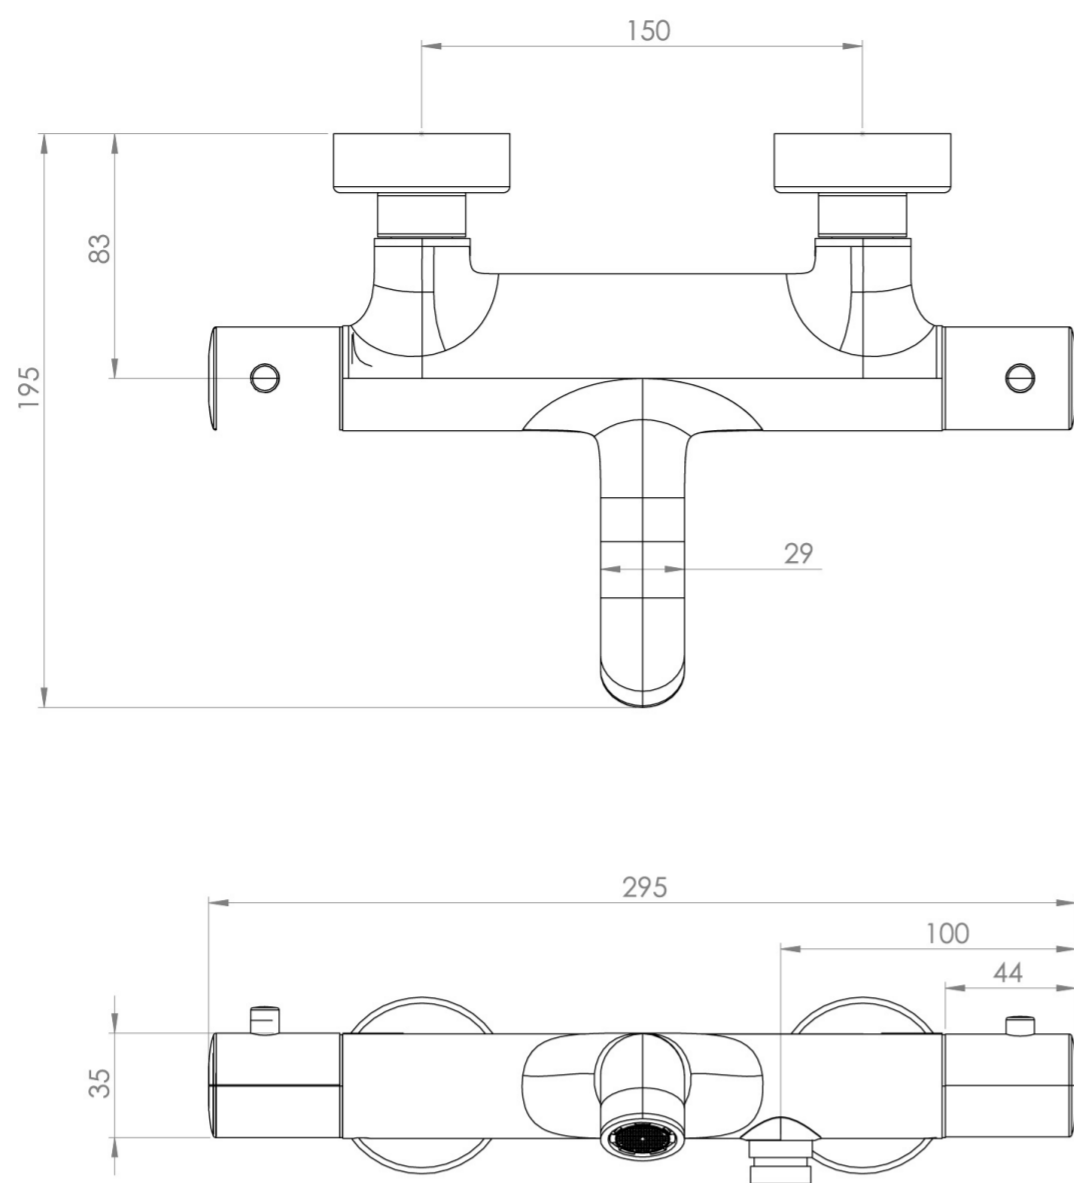

COS THERMOSTATIC BATH SHOWER MIXER - BRUSHED BRASS (PVD)

Product Code: CO307.BB

PRODUCT INFORMATION

Height:	60mm
Width:	295mm
Depth:	195mm
Finish:	Brushed Brass (PVD)
Material	Brass
Waste	Not included, purchase separately
Guarantee	5 years
Spout Projection (mm)	195

DESCRIPTION

The Cos thermostatic bath shower mixer showcases a sleek, streamlined body with an intricately designed curved spout with outlet for a shower handset, rail and hose that can be purchased separately.

TECHNICAL DRAWING

FLOW RATE

- 1 Bar - Flowrate: 7.99 l/min
- 2 Bar - Flowrate: 11.45 l/min
- 3 Bar - Flowrate: 14.06 l/min
- 5 Bar - Flowrate: 18.14 l/min

Saneux reserves the right to alter the specifications and product range without prior notice. Dimensions are given as a guide only. Dimensions should not be used for surrounding furniture, fixtures and fittings until the product is on site.