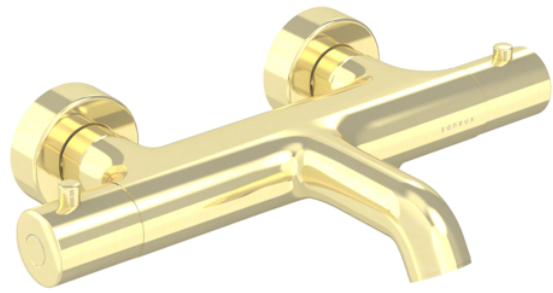

# COS THERMOSTATIC BATH SHOWER MIXER - BRUSHED BRASS (PVD)

**Product Code:** CO307.BB

---

## PRODUCT INFORMATION

<b>Height:</b>	60mm
<b>Width:</b>	295mm
<b>Depth:</b>	195mm
<b>Finish:</b>	Brushed Brass (PVD)
<b>Material</b>	Brass
<b>Waste</b>	Not included, purchase separately
<b>Guarantee</b>	5 years
<b>Spout Projection (mm)</b>	195

## DESCRIPTION

The Cos thermostatic bath shower mixer showcases a sleek, streamlined body with an intricately designed curved spout with outlet for a shower handset, rail and hose that can be purchased separately.

A leg set is also available to convert this wall mounted mixer to a deck mounted version.

It offers five stunning finishes: Chrome, Brushed Brass, Brushed Bronze, Brushed Nickel, and Satin Black.

The colored finishes utilize a PVD coating, ensuring superior quality and long-lasting durability.