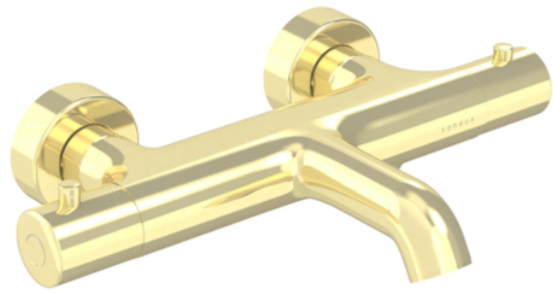

COS THERMOSTATIC BATH SHOWER MIXER - BRUSHED BRASS (PVD)

Product Code: CO307.BB

PRODUCT INFORMATION

Height:	60mm
Width:	295mm
Depth:	195mm
Finish:	Brushed Brass (PVD)
Material	Brass
Waste	Not included, purchase separately
Guarantee	5 years
Spout Projection (mm)	195

DESCRIPTION

The Cos thermostatic bath shower mixer showcases a sleek, streamlined body with an intricately designed curved spout with outlet for a shower handset, rail and hose that can be purchased separately.

A leg set is also available to convert this wall mounted mixer to a deck mounted version.

It offers five stunning finishes: Chrome, Brushed Brass, Brushed Bronze, Brushed Nickel, and Satin Black.

The colored finishes utilize a PVD coating, ensuring superior quality and long-lasting durability.