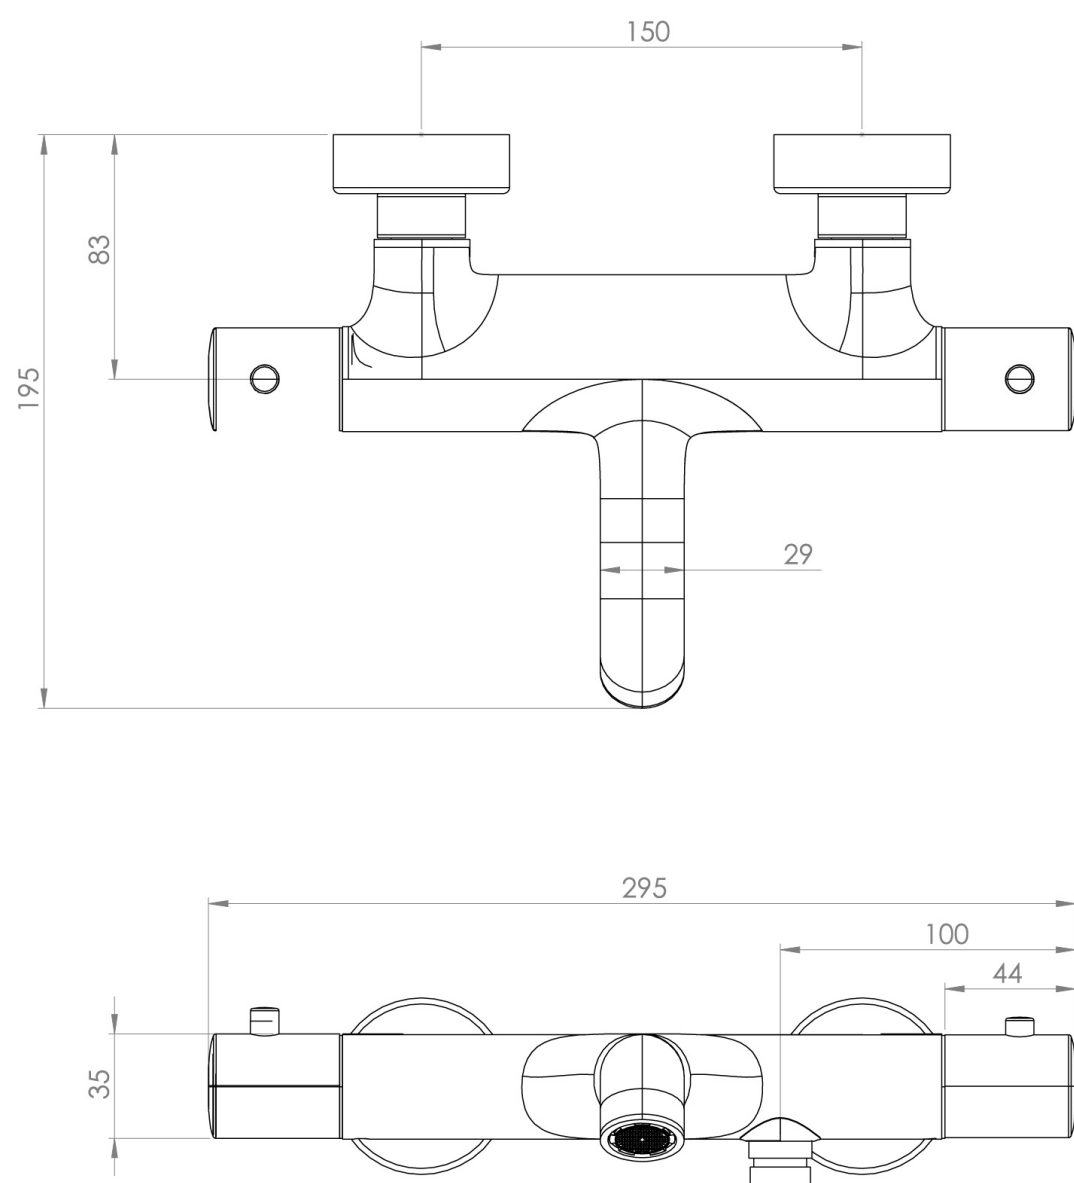

## PRODUCT INFORMATION

<b>Height:</b>	60mm
<b>Width:</b>	295mm
<b>Depth:</b>	195mm
<b>Finish:</b>	Brushed Brass (PVD)
<b>Material</b>	Brass
<b>Waste</b>	Not included, purchase separately
<b>Guarantee</b>	5 years
<b>Spout Projection (mm)</b>	195

## DESCRIPTION

The Cos thermostatic bath shower mixer showcases a sleek, streamlined body with an intricately designed curved spout with outlet for a shower handset, rail and hose that can be purchased separately.

# TECHNICAL DRAWING

# FLOW RATE

- 1 Bar - Flowrate: 7.99 l/min
- 2 Bar - Flowrate: 11.45 l/min
- 3 Bar - Flowrate: 14.06 l/min
- 5 Bar - Flowrate: 18.14 l/min

Saneux reserves the right to alter the specifications and product range without prior notice. Dimensions are given as a guide only. Dimensions should not be used for surrounding furniture, fixtures and fittings until the product is on site.