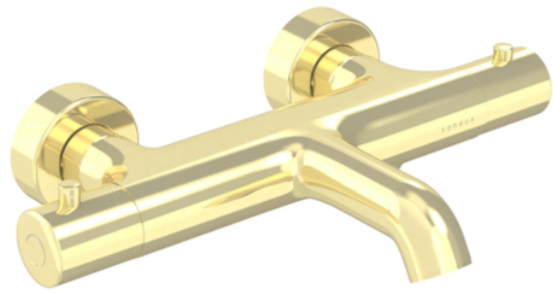

# COS THERMOSTATIC BATH SHOWER MIXER - BRUSHED BRASS (PVD)

**Product Code:** CO307.BB

---

## PRODUCT INFORMATION

<b>Height:</b>	60mm
<b>Width:</b>	295mm
<b>Depth:</b>	195mm
<b>Finish:</b>	Brushed Brass (PVD)
<b>Material</b>	Brass
<b>Waste</b>	Not included, purchase separately
<b>Guarantee</b>	5 years
<b>Spout Projection (mm)</b>	195

## DESCRIPTION

The Cos thermostatic bath shower mixer showcases a sleek, streamlined body with an intricately designed curved spout with outlet for a shower handset, rail and hose that can be purchased separately.

A leg set is also available to convert this wall mounted mixer to a deck mounted version.

It offers five stunning finishes: Chrome, Brushed Brass, Brushed Bronze, Brushed Nickel, and Satin Black.

The colored finishes utilize a PVD coating, ensuring superior quality and long-lasting durability.