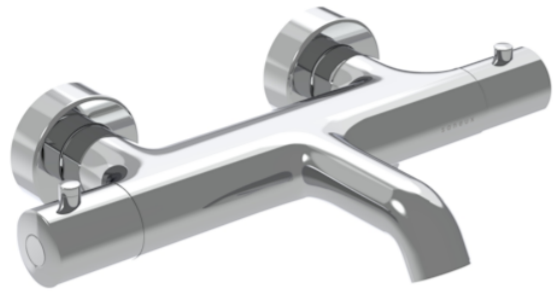

COS THERMOSTATIC BATH SHOWER MIXER - CHROME

Product Code: CO307

PRODUCT INFORMATION

Height:	60mm
Width:	295mm
Depth:	195mm
Finish:	Chrome
Material	Brass
Waste	Not included, purchase separately
Guarantee	5 years
Spout Projection (mm)	195

DESCRIPTION

The Cos thermostatic bath shower mixer showcases a sleek, streamlined body with an intricately designed curved spout with outlet for a shower handset, rail and hose that can be purchased separately.

It offers five stunning finishes: Chrome, Brushed Brass, Brushed Bronze, Brushed Nickel, and Satin Black.

The colored finishes utilize a PVD coating, ensuring superior quality and long-lasting durability.