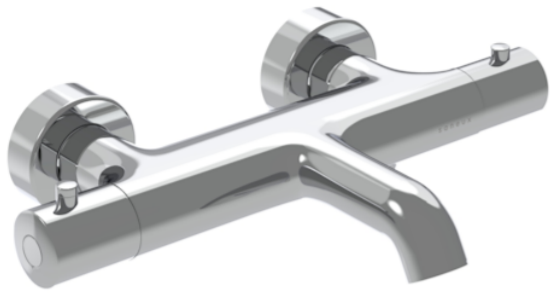

COS THERMOSTATIC BATH SHOWER MIXER - CHROME

PRODUCT INFORMATION

Finish:	Chrome
Material	Brass
Waste	Not included, purchase separately
Guarantee	5 years
Spout Projection (mm)	195

Product Code: CO307

TECHNICAL DRAWING