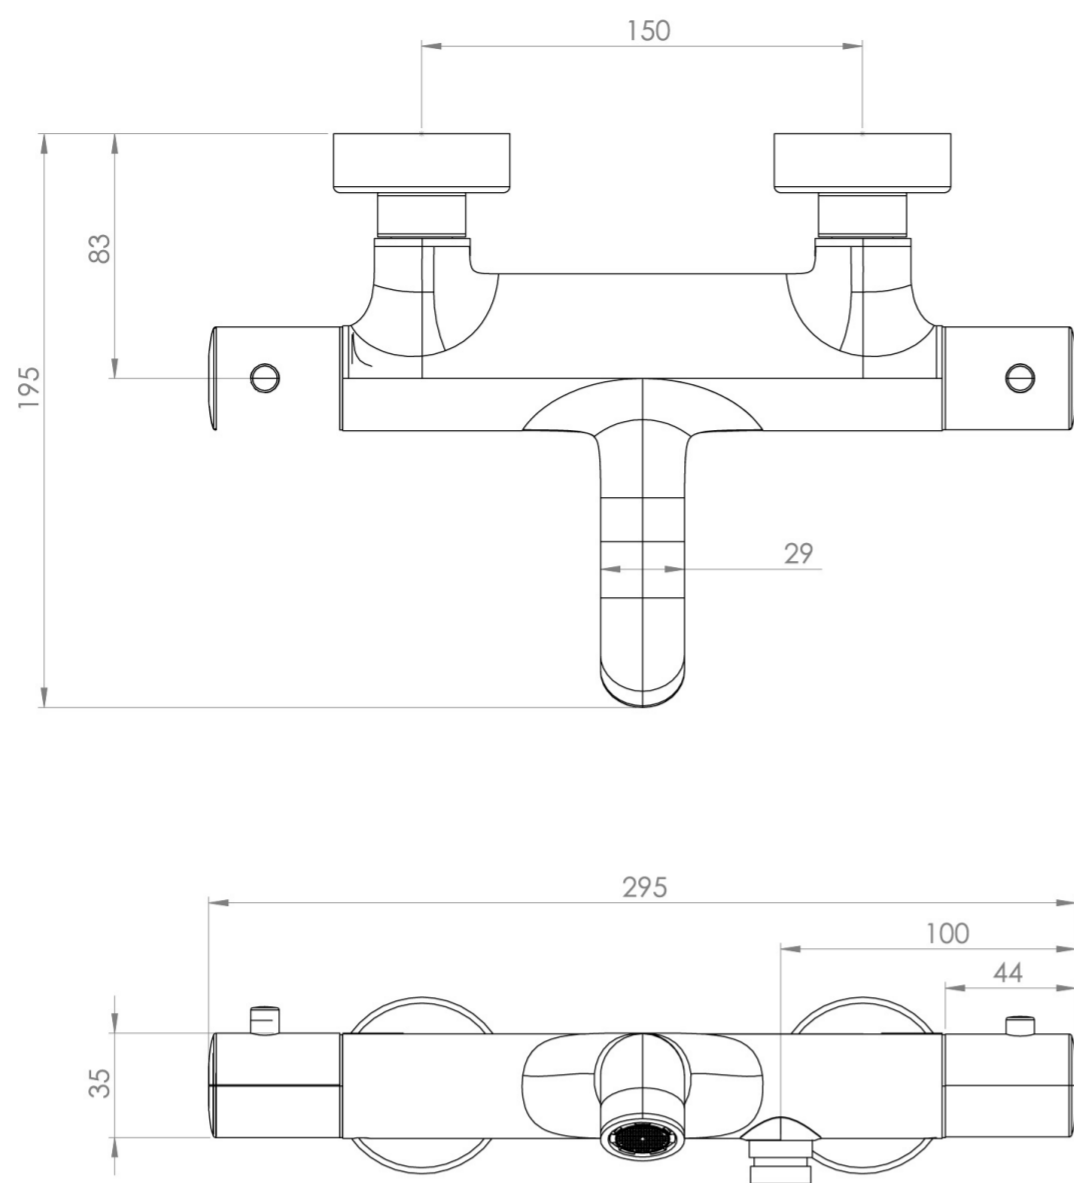

## PRODUCT INFORMATION

<b>Height:</b>	60mm
<b>Width:</b>	295mm
<b>Depth:</b>	195mm
<b>Finish:</b>	Chrome
<b>Material</b>	Brass
<b>Waste</b>	Not included, purchase separately
<b>Guarantee</b>	5 years
<b>Spout Projection (mm)</b>	195

## DESCRIPTION

The Cos thermostatic bath shower mixer showcases a sleek, streamlined body with an intricately designed curved spout with outlet for a shower handset, rail and hose that can be purchased separately.

# TECHNICAL DRAWING

# FLOW RATE

- 1 Bar - Flowrate: 7.99 l/min
- 2 Bar - Flowrate: 11.45 l/min
- 3 Bar - Flowrate: 14.06 l/min
- 5 Bar - Flowrate: 18.14 l/min

Saneux reserves the right to alter the specifications and product range without prior notice. Dimensions are given as a guide only. Dimensions should not be used for surrounding furniture, fixtures and fittings until the product is on site.