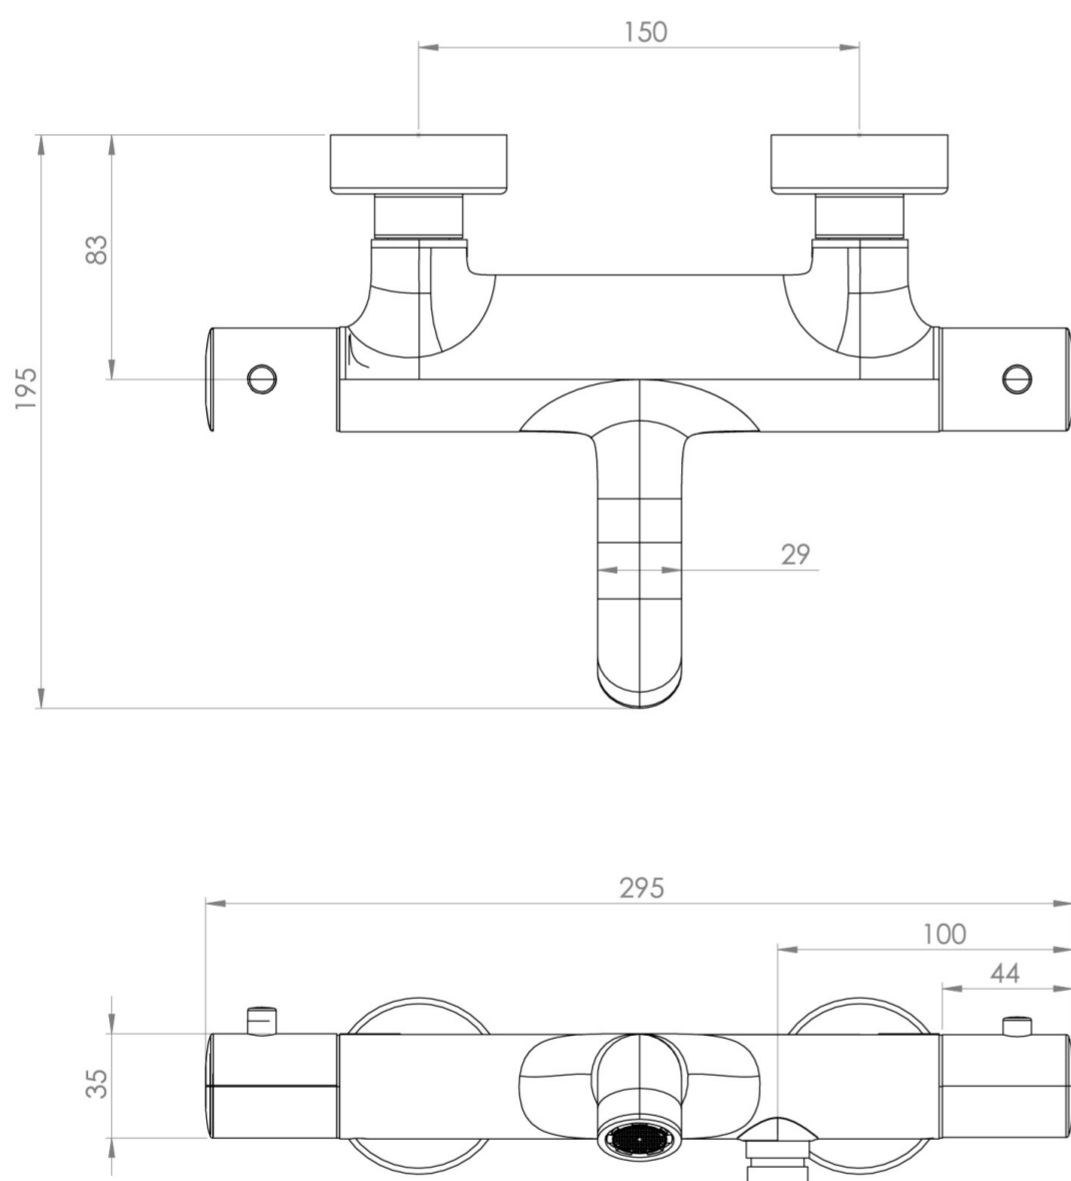

COS THERMOSTATIC BATH SHOWER MIXER - CHROME

PRODUCT INFORMATION

Finish:	Chrome
Material	Brass
Waste	Not included, purchase separately
Guarantee	5 years
Spout Projection (mm)	195

Product Code: CO307

TECHNICAL DRAWING

Saneux reserves the right to alter the specifications and product range without prior notice. Dimensions are given as a guide only. Dimensions should not be used for surrounding furniture, fixtures and fittings until the product is on site.