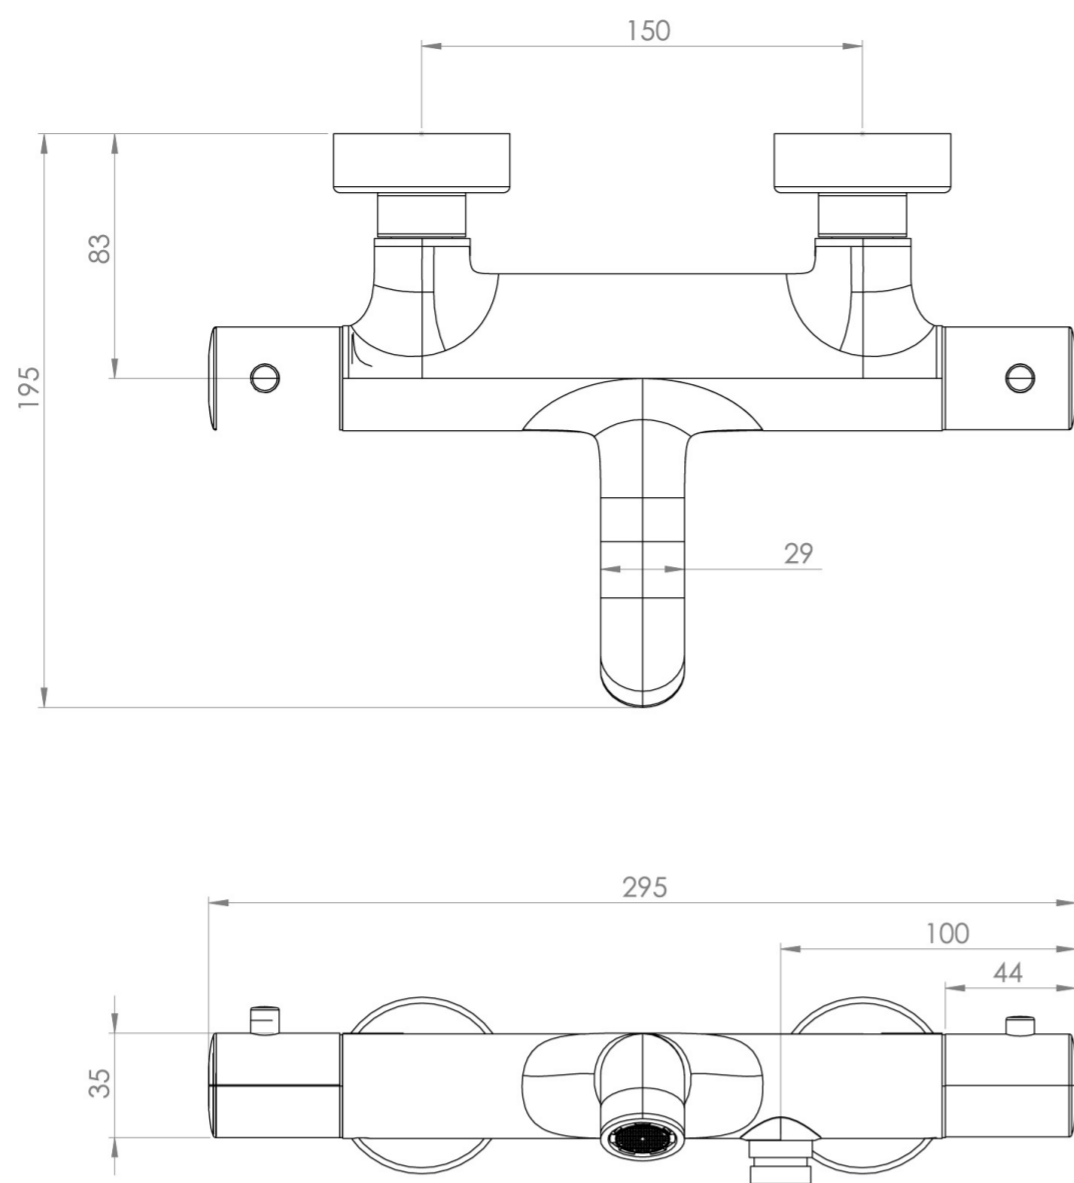

COS THERMOSTATIC BATH SHOWER MIXER - CHROME

Product Code: CO307

PRODUCT INFORMATION

Height:	60mm
Width:	295mm
Depth:	195mm
Finish:	Chrome
Material	Brass
Waste	Not included, purchase separately
Guarantee	5 years
Spout Projection (mm)	195

DESCRIPTION

The Cos thermostatic bath shower mixer showcases a sleek, streamlined body with an intricately designed curved spout with outlet for a shower handset, rail and hose that can be purchased separately.

TECHNICAL DRAWING

FLOW RATE

- 1 Bar - Flowrate: 7.99 l/min
- 2 Bar - Flowrate: 11.45 l/min
- 3 Bar - Flowrate: 14.06 l/min
- 5 Bar - Flowrate: 18.14 l/min

Saneux reserves the right to alter the specifications and product range without prior notice. Dimensions are given as a guide only. Dimensions should not be used for surrounding furniture, fixtures and fittings until the product is on site.