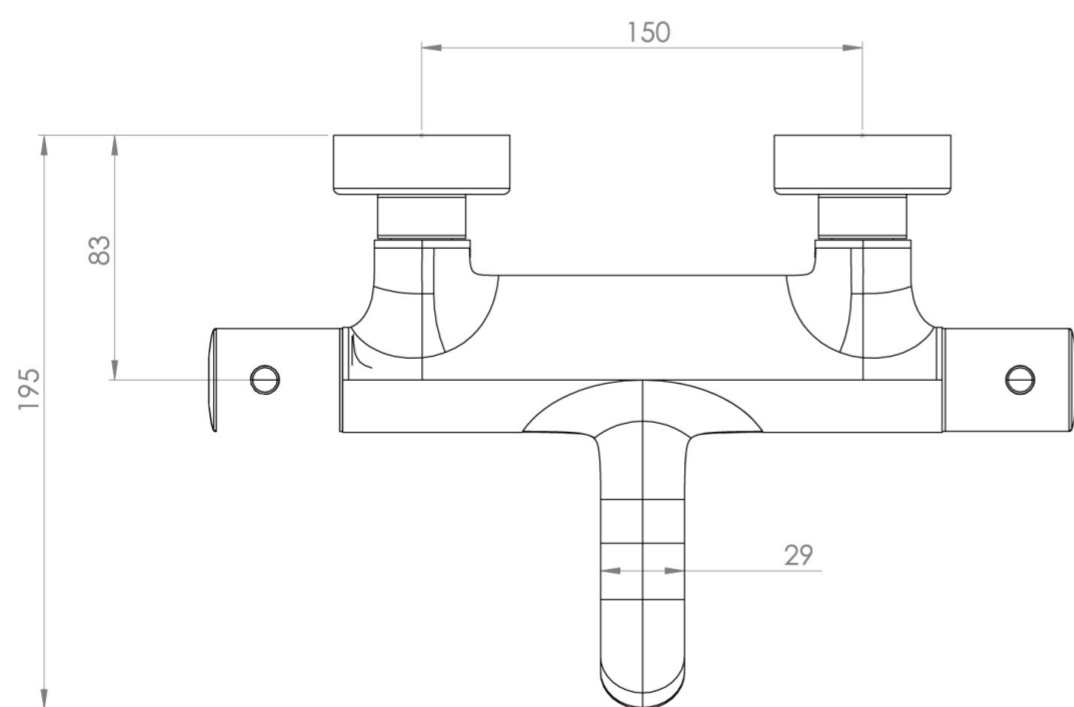

COS THERMOSTATIC BATH SHOWER MIXER - CHROME

Product Code: CO307

PRODUCT INFORMATION

Height:	60mm
Width:	295mm
Depth:	195mm
Finish:	Chrome
Material	Brass
Waste	Not included, purchase separately
Guarantee	5 years
Spout Projection (mm)	195

DESCRIPTION

The Cos thermostatic bath shower mixer showcases a sleek, streamlined body with an intricately designed curved spout with outlet for a shower handset, rail and hose that can be purchased separately.

TECHNICAL DRAWING

FLOW RATE

- 1 Bar - Flowrate: 7.99 l/min
- 2 Bar - Flowrate: 11.45 l/min
- 3 Bar - Flowrate: 14.06 l/min
- 5 Bar - Flowrate: 18.14 l/min

Saneux reserves the right to alter the specifications and product range without prior notice. Dimensions are given as a guide only. Dimensions should not be used for surrounding furniture, fixtures and fittings until the product is on site.