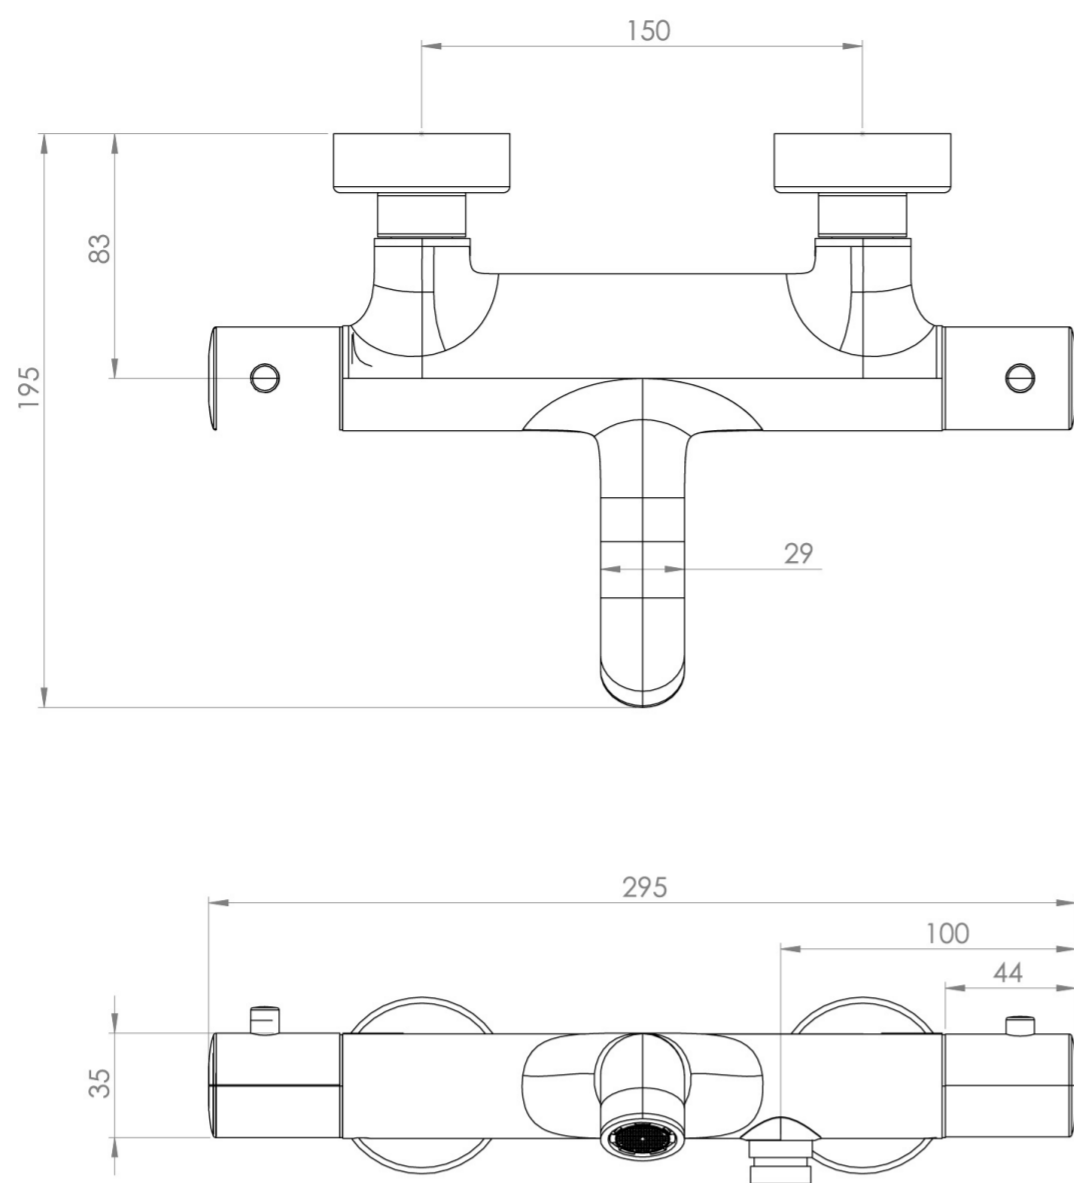

## PRODUCT INFORMATION

<b>Height:</b>	60mm
<b>Width:</b>	295mm
<b>Depth:</b>	195mm
<b>Finish:</b>	Chrome
<b>Material</b>	Brass
<b>Waste</b>	Not included, purchase separately
<b>Guarantee</b>	5 years
<b>Spout Projection (mm)</b>	195

## DESCRIPTION

The Cos thermostatic bath shower mixer showcases a sleek, streamlined body with an intricately designed curved spout with outlet for a shower handset, rail and hose that can be purchased separately.

# TECHNICAL DRAWING

# FLOW RATE

- 1 Bar - Flowrate: 7.99 l/min
- 2 Bar - Flowrate: 11.45 l/min
- 3 Bar - Flowrate: 14.06 l/min
- 5 Bar - Flowrate: 18.14 l/min

---

Saneux reserves the right to alter the specifications and product range without prior notice. Dimensions are given as a guide only. Dimensions should not be used for surrounding furniture, fixtures and fittings until the product is on site.