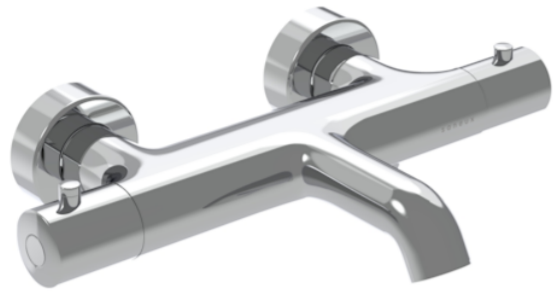

COS THERMOSTATIC BATH SHOWER MIXER - CHROME

Product Code: CO307

PRODUCT INFORMATION

Height:	60mm
Width:	295mm
Depth:	195mm
Finish:	Chrome
Material	Brass
Waste	Not included, purchase separately
Guarantee	5 years
Spout Projection (mm)	195

DESCRIPTION

The Cos thermostatic bath shower mixer showcases a sleek, streamlined body with an intricately designed curved spout with outlet for a shower handset, rail and hose that can be purchased separately.

A leg set is also available to convert this wall mounted mixer to a deck mounted version.

It offers five stunning finishes: Chrome, Brushed Brass, Brushed Bronze, Brushed Nickel, and Satin Black.

The colored finishes utilize a PVD coating, ensuring superior quality and long-lasting durability.