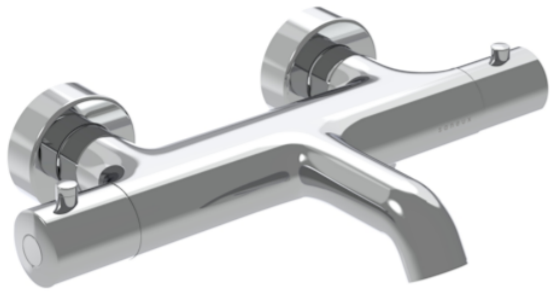

# COS THERMOSTATIC BATH SHOWER MIXER - CHROME

**Product Code:** CO307

---

## PRODUCT INFORMATION

<b>Height:</b>	60mm
<b>Width:</b>	295mm
<b>Depth:</b>	195mm
<b>Finish:</b>	Chrome
<b>Material</b>	Brass
<b>Waste</b>	Not included, purchase separately
<b>Guarantee</b>	5 years
<b>Spout Projection (mm)</b>	195

## DESCRIPTION

The Cos thermostatic bath shower mixer showcases a sleek, streamlined body with an intricately designed curved spout with outlet for a shower handset, rail and hose that can be purchased separately.

A leg set is also available to convert this wall mounted mixer to a deck mounted version.

It offers five stunning finishes: Chrome, Brushed Brass, Brushed Bronze, Brushed Nickel, and Satin Black.

The colored finishes utilize a PVD coating, ensuring superior quality and long-lasting durability.