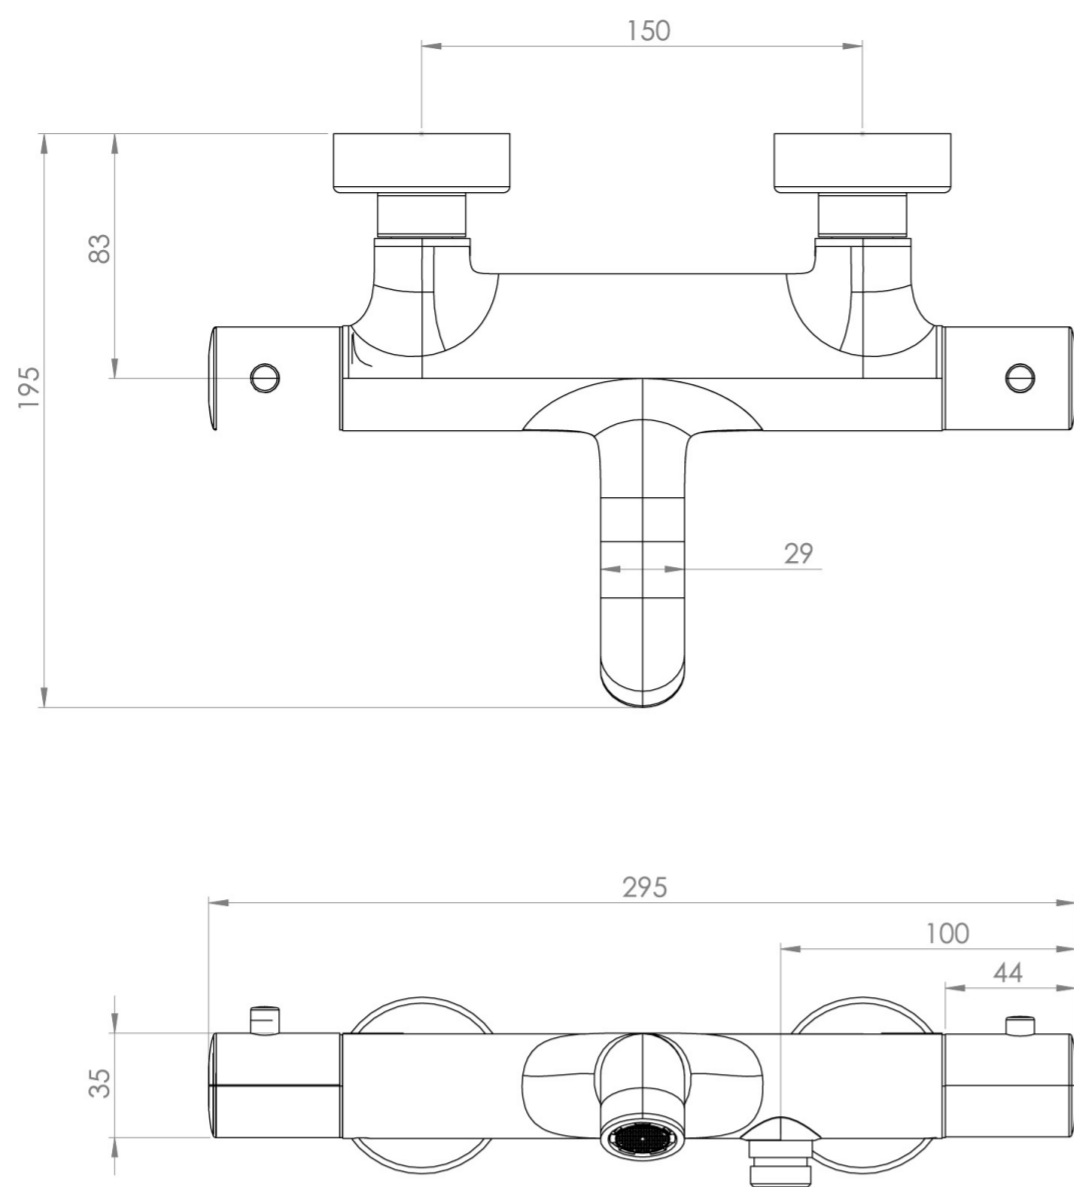

COS THERMOSTATIC BATH SHOWER MIXER - CHROME

Product Code: CO307

PRODUCT INFORMATION

Height:	60mm
Width:	295mm
Depth:	195mm
Finish:	Chrome
Material	Brass
Waste	Not included, purchase separately
Guarantee	5 years
Spout Projection (mm)	195

DESCRIPTION

The Cos thermostatic bath shower mixer showcases a sleek, streamlined body with an intricately designed curved spout with outlet for a shower handset, rail and hose that can be purchased separately.

TECHNICAL DRAWING

FLOW RATE

- 1 Bar - Flowrate: 7.99 l/min
- 2 Bar - Flowrate: 11.45 l/min
- 3 Bar - Flowrate: 14.06 l/min
- 5 Bar - Flowrate: 18.14 l/min

Saneux reserves the right to alter the specifications and product range without prior notice. Dimensions are given as a guide only. Dimensions should not be used for surrounding furniture, fixtures and fittings until the product is on site.