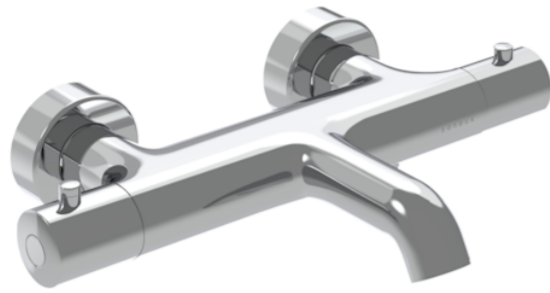

COS THERMOSTATIC BATH SHOWER MIXER - CHROME

Product Code: CO307

PRODUCT INFORMATION

Height:	60mm
Width:	295mm
Depth:	195mm
Finish:	Chrome
Material	Brass
Waste	Not included, purchase separately
Guarantee	5 years
Spout Projection (mm)	195

DESCRIPTION

The Cos thermostatic bath shower mixer showcases a sleek, streamlined body with an intricately designed curved spout with outlet for a shower handset, rail and hose that can be purchased separately.

A leg set is also available to convert this wall mounted mixer to a deck mounted version.

It offers five stunning finishes: Chrome, Brushed Brass, Brushed Bronze, Brushed Nickel, and Satin Black.

The colored finishes utilize a PVD coating, ensuring superior quality and long-lasting durability.