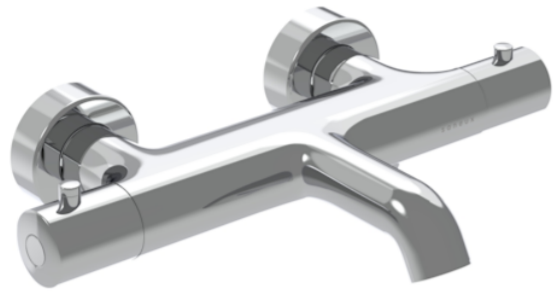

# COS THERMOSTATIC BATH SHOWER MIXER - CHROME

**Product Code:** CO307

---

## PRODUCT INFORMATION

<b>Height:</b>	60mm
<b>Width:</b>	295mm
<b>Depth:</b>	195mm
<b>Finish:</b>	Chrome
<b>Material</b>	Brass
<b>Waste</b>	Not included, purchase separately
<b>Guarantee</b>	5 years
<b>Spout Projection (mm)</b>	195

## DESCRIPTION

The Cos thermostatic bath shower mixer showcases a sleek, streamlined body with an intricately designed curved spout with outlet for a shower handset, rail and hose that can be purchased separately.

A leg set is also available to convert this wall mounted mixer to a deck mounted version.

It offers five stunning finishes: Chrome, Brushed Brass, Brushed Bronze, Brushed Nickel, and Satin Black.

The colored finishes utilize a PVD coating, ensuring superior quality and long-lasting durability.