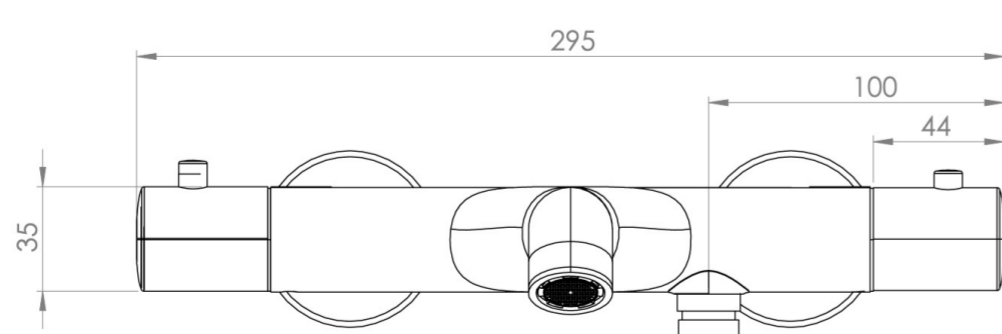

COS THERMOSTATIC BATH SHOWER MIXER - CHROME

Product Code: CO307

PRODUCT INFORMATION

Height:	60mm
Width:	295mm
Depth:	195mm
Finish:	Chrome
Material	Brass
Waste	Not included, purchase separately
Guarantee	5 years
Spout Projection (mm)	195

DESCRIPTION

The Cos thermostatic bath shower mixer showcases a sleek, streamlined body with an intricately designed curved spout with outlet for a shower handset, rail and hose that can be purchased separately.

TECHNICAL DRAWING

FLOW RATE

- 1 Bar - Flowrate: 7.99 l/min
- 2 Bar - Flowrate: 11.45 l/min
- 3 Bar - Flowrate: 14.06 l/min
- 5 Bar - Flowrate: 18.14 l/min

Saneux reserves the right to alter the specifications and product range without prior notice. Dimensions are given as a guide only. Dimensions should not be used for surrounding furniture, fixtures and fittings until the product is on site.