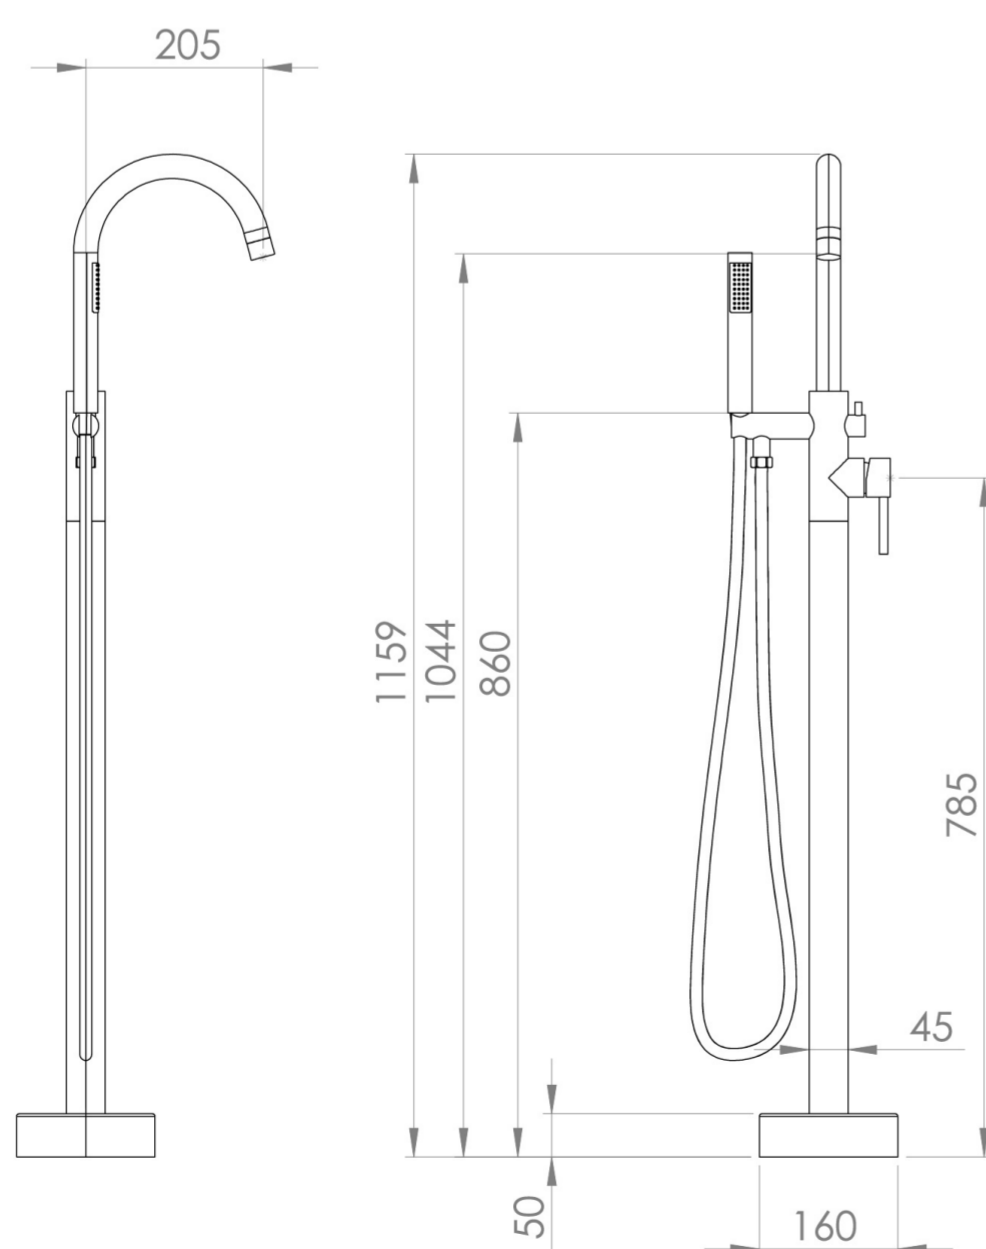

# COS FLOOR STANDING BATH SHOWER MIXER - BRUSHED BRONZE (PVD)

**Product Code:** CO306.BR

## PRODUCT INFORMATION

<b>Height:</b>	1140mm
<b>Width:</b>	184mm
<b>Depth:</b>	300mm
<b>Finish:</b>	Brushed Bronze (PVD)
<b>Material</b>	Brass
<b>Waste</b>	Not included, purchase separately
<b>Guarantee</b>	5 years
<b>Spout Projection (mm)</b>	205

## DESCRIPTION

The new Cos collection showcases a sleek, streamlined body with an intricately designed curved spout with shower handset and diverter.

It offers five stunning finishes: Chrome, Brushed Brass, Brushed Bronze, Brushed Nickel, and Satin Black.

## FLOW RATE

- 1 Bar - Flowrate: 19.1 l/min
- 2 Bar - Flowrate: 20 l/min
- 3 Bar - Flowrate: 21 l/min
- 5 Bar - Flowrate: 26.3 l/min