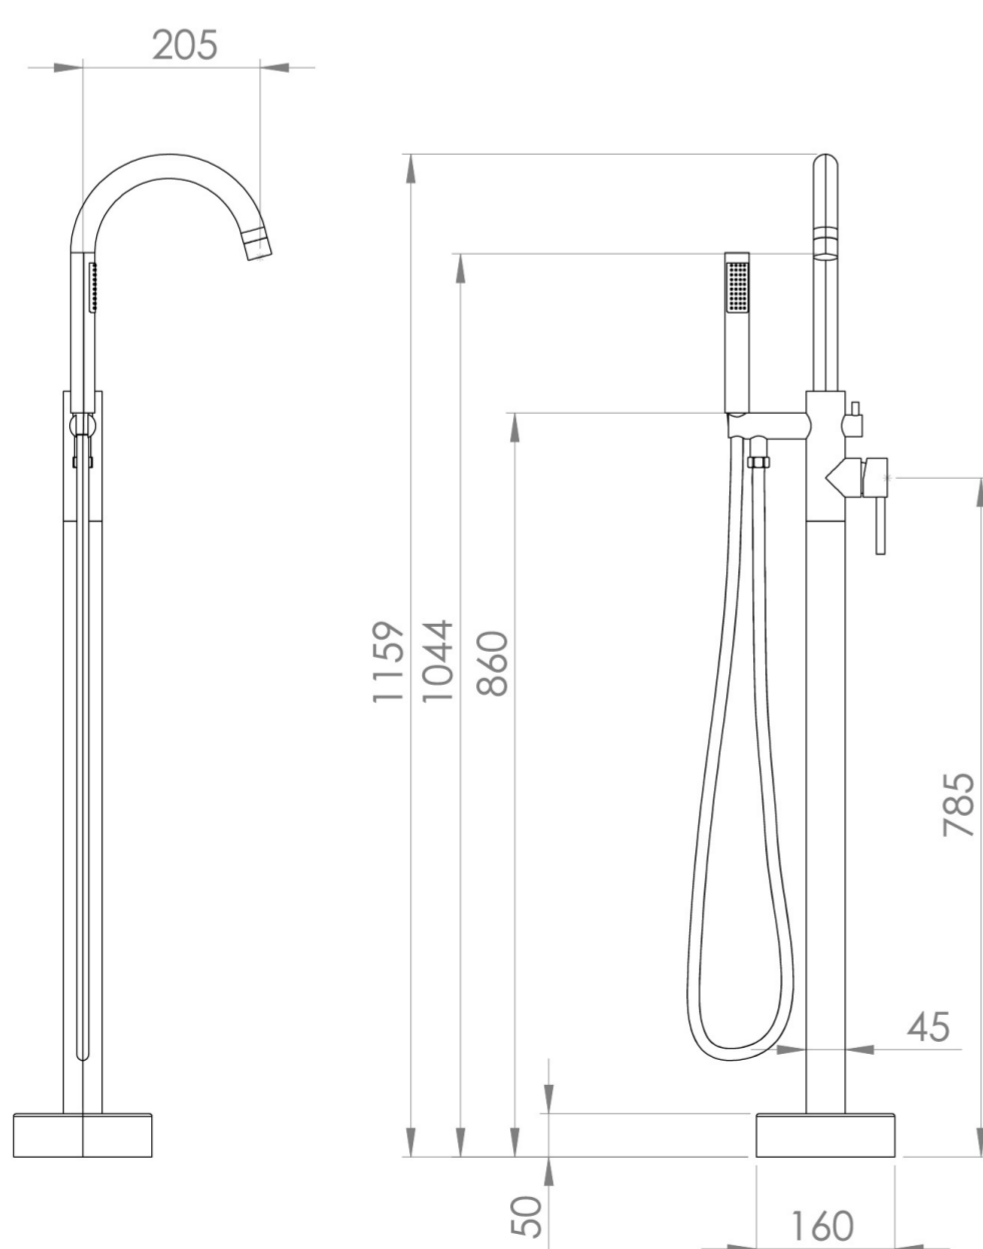

COS FLOOR STANDING BATH SHOWER MIXER - BRUSHED BRONZE (PVD)

Product Code: CO306.BR

PRODUCT INFORMATION

Height:	1140mm
Width:	184mm
Depth:	300mm
Finish:	Brushed Bronze (PVD)
Material	Brass
Waste	Not included, purchase separately
Guarantee	5 years
Spout Projection (mm)	205

DESCRIPTION

The new Cos collection showcases a sleek, streamlined body with an intricately designed curved spout with shower handset and diverter.

It offers five stunning finishes: Chrome, Brushed Brass, Brushed Bronze, Brushed Nickel, and Satin Black.

The colored finishes utilize a PVD coating, ensuring superior quality and long-lasting durability.

TECHNICAL DRAWING

FLOW RATE

- 1 Bar - Flowrate: 19.1 l/min
- 2 Bar - Flowrate: 20 l/min
- 3 Bar - Flowrate: 21 l/min
- 5 Bar - Flowrate: 26.3 l/min