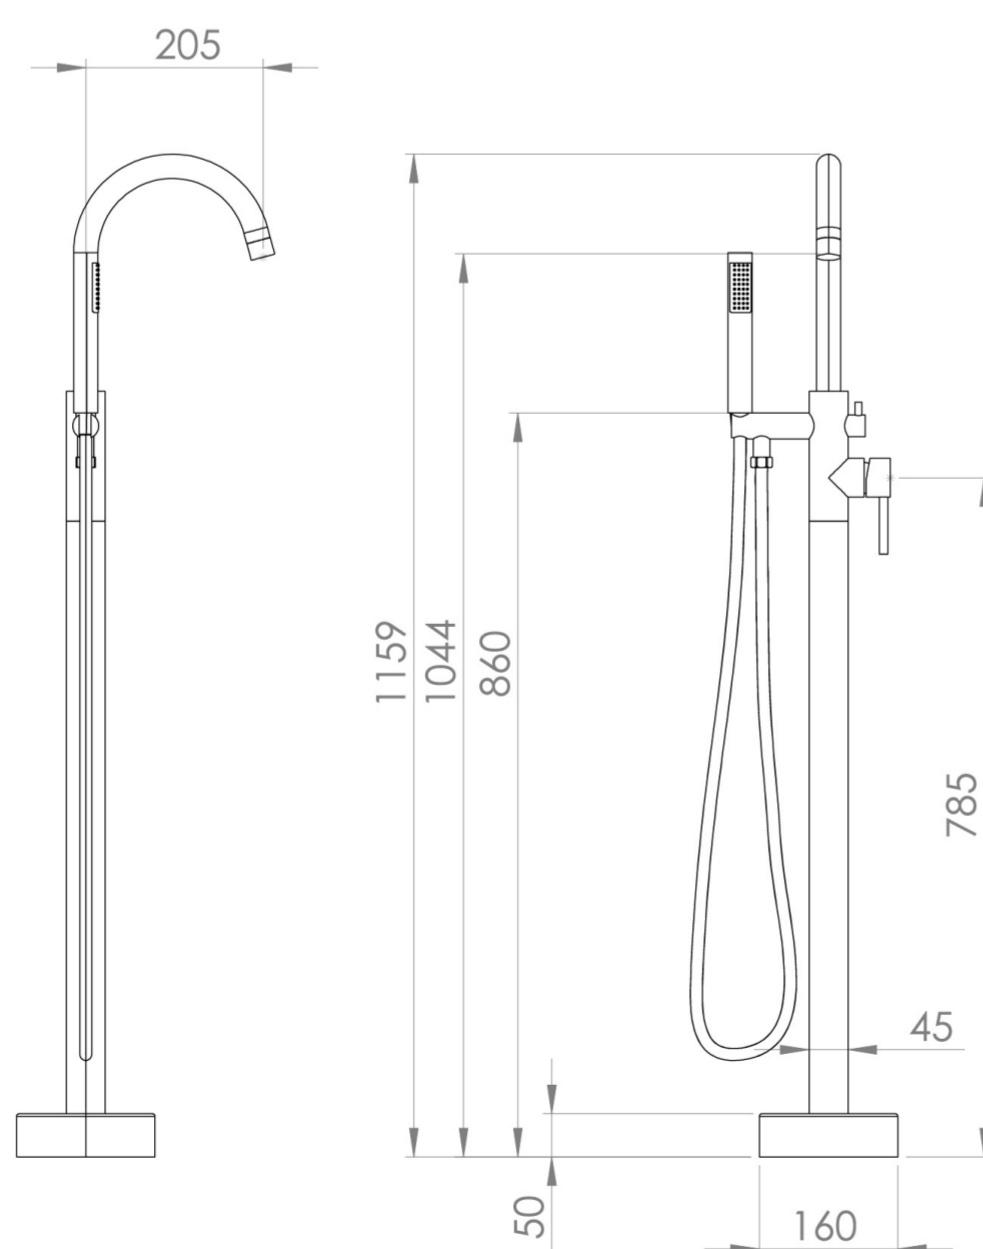

COS FLOOR STANDING BATH SHOWER MIXER - BRUSHED BRONZE (PVD)

Product Code: CO306.BR

PRODUCT INFORMATION

| | |
|------------------------------|-----------------------------------|
| Height: | 1140mm |
| Width: | 184mm |
| Depth: | 300mm |
| Finish: | Brushed Bronze (PVD) |
| Material | Brass |
| Waste | Not included, purchase separately |
| Guarantee | 5 years |
| Spout Projection (mm) | 205 |

DESCRIPTION

The new Cos collection showcases a sleek, streamlined body with an intricately designed curved spout with shower handset and diverter.

It offers five stunning finishes: Chrome, Brushed Brass, Brushed Bronze, Brushed Nickel, and Satin Black.

The colored finishes utilize a PVD coating, ensuring superior quality and long-lasting durability.

TECHNICAL DRAWING

FLOW RATE

- 1 Bar - Flowrate: 19.1 l/min
- 2 Bar - Flowrate: 20 l/min
- 3 Bar - Flowrate: 21 l/min
- 5 Bar - Flowrate: 26.3 l/min