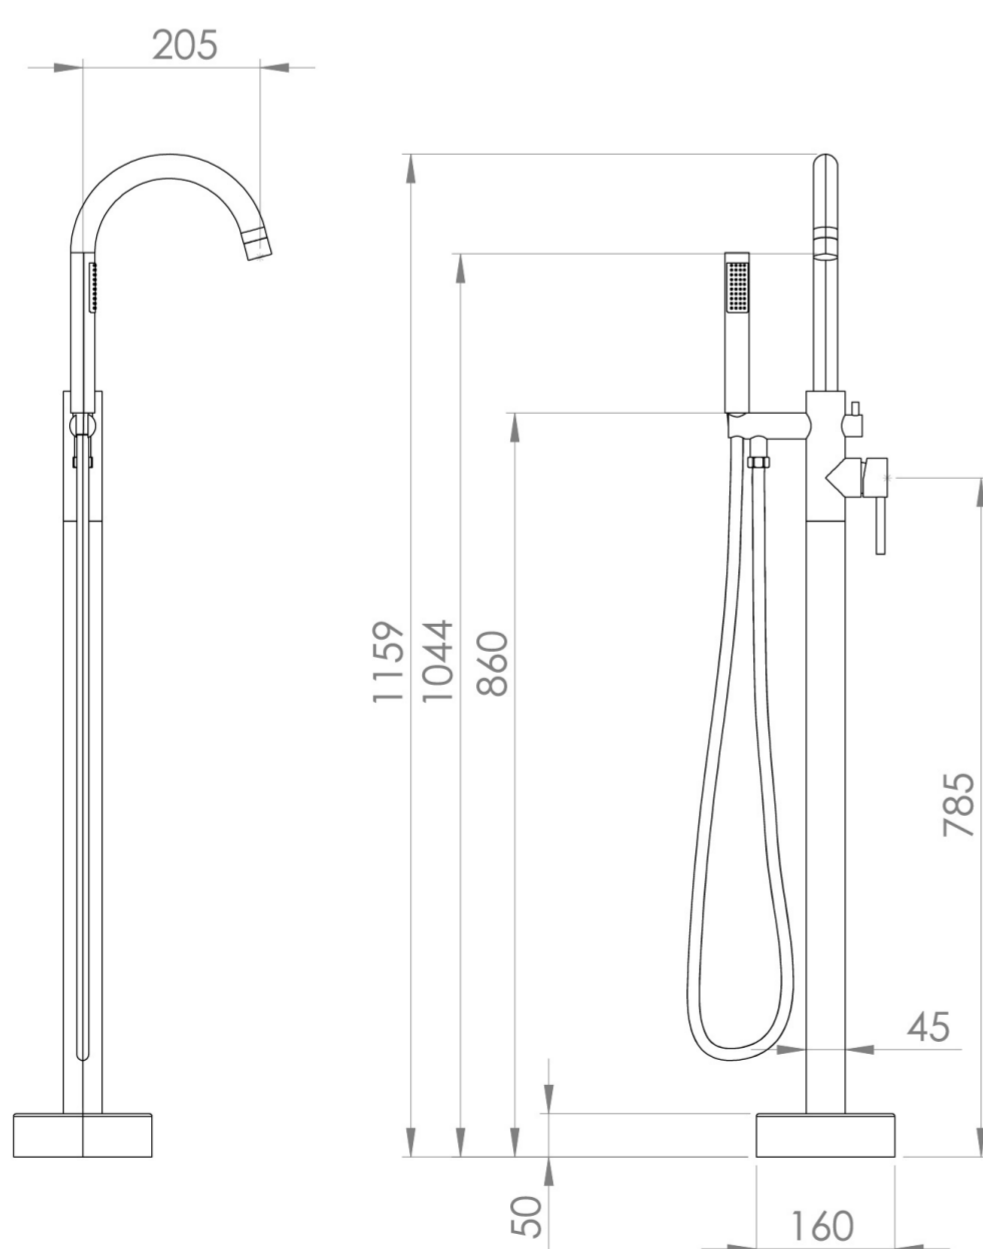

# COS FLOOR STANDING BATH SHOWER MIXER - BRUSHED BRONZE (PVD)

**Product Code:** CO306.BR

## PRODUCT INFORMATION

<b>Height:</b>	1140mm
<b>Width:</b>	184mm
<b>Depth:</b>	300mm
<b>Finish:</b>	Brushed Bronze (PVD)
<b>Material</b>	Brass
<b>Waste</b>	Not included, purchase separately
<b>Guarantee</b>	5 years
<b>Spout Projection (mm)</b>	205

## DESCRIPTION

The new Cos collection showcases a sleek, streamlined body with an intricately designed curved spout with shower handset and diverter.

It offers five stunning finishes: Chrome, Brushed Brass, Brushed Bronze, Brushed Nickel, and Satin Black.

## FLOW RATE

- 1 Bar - Flowrate: 19.1 l/min
- 2 Bar - Flowrate: 20 l/min
- 3 Bar - Flowrate: 21 l/min
- 5 Bar - Flowrate: 26.3 l/min