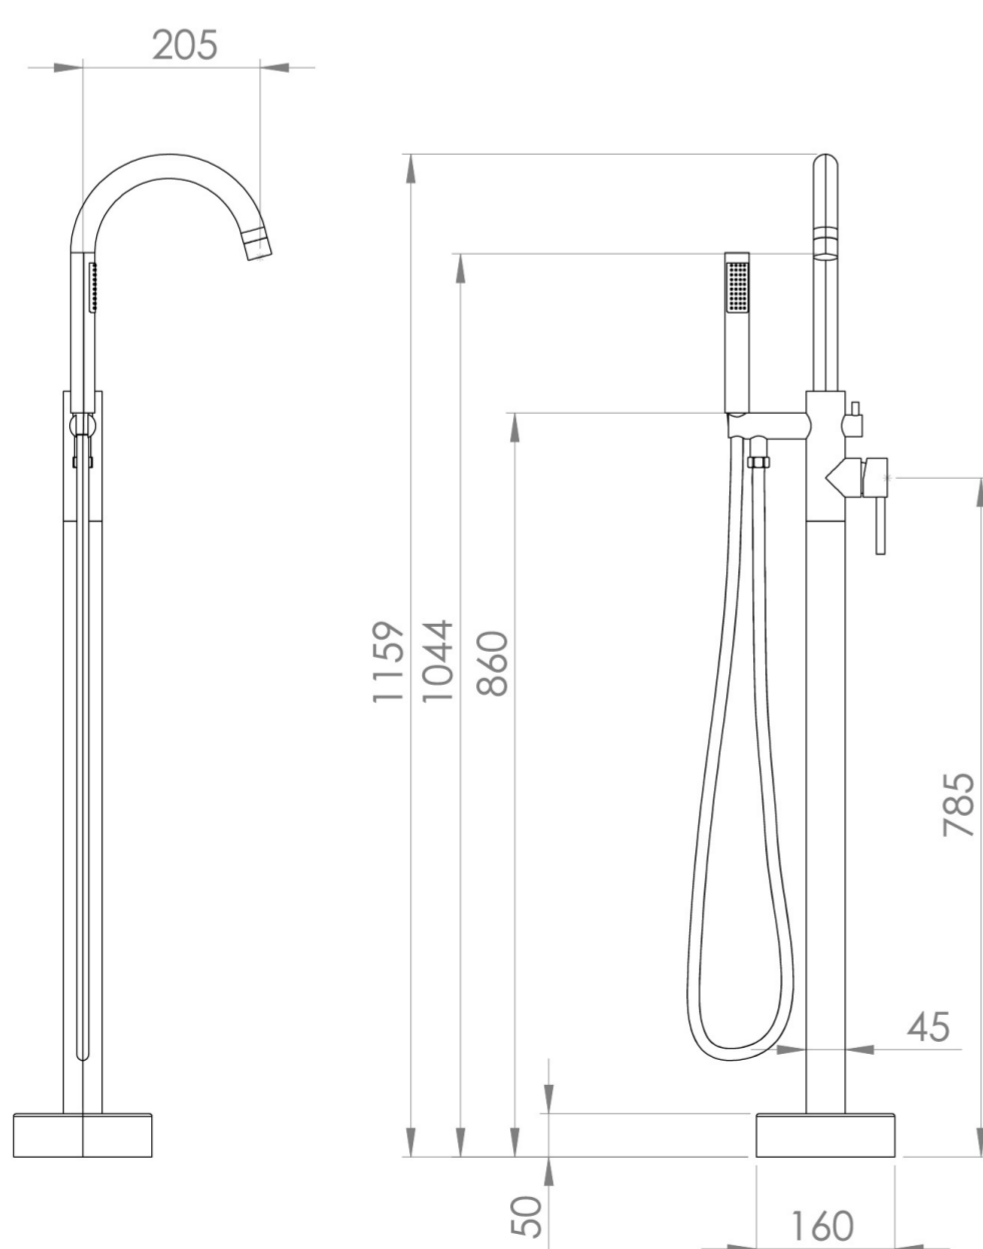

## COS FLOOR STANDING BATH SHOWER MIXER - BRUSHED BRONZE (PVD)

**Product Code:** CO306.BR

### PRODUCT INFORMATION

<b>Height:</b>	1140mm
<b>Width:</b>	184mm
<b>Depth:</b>	300mm
<b>Finish:</b>	Brushed Bronze (PVD)
<b>Material</b>	Brass
<b>Waste</b>	Not included, purchase separately
<b>Guarantee</b>	5 years
<b>Spout Projection (mm)</b>	205

### DESCRIPTION

The new Cos collection showcases a sleek, streamlined body with an intricately designed curved spout with shower handset and diverter.

It offers five stunning finishes: Chrome, Brushed Brass, Brushed Bronze, Brushed Nickel, and Satin Black.

### FLOW RATE

- 1 Bar - Flowrate: 19.1 l/min
- 2 Bar - Flowrate: 20 l/min
- 3 Bar - Flowrate: 21 l/min
- 5 Bar - Flowrate: 26.3 l/min