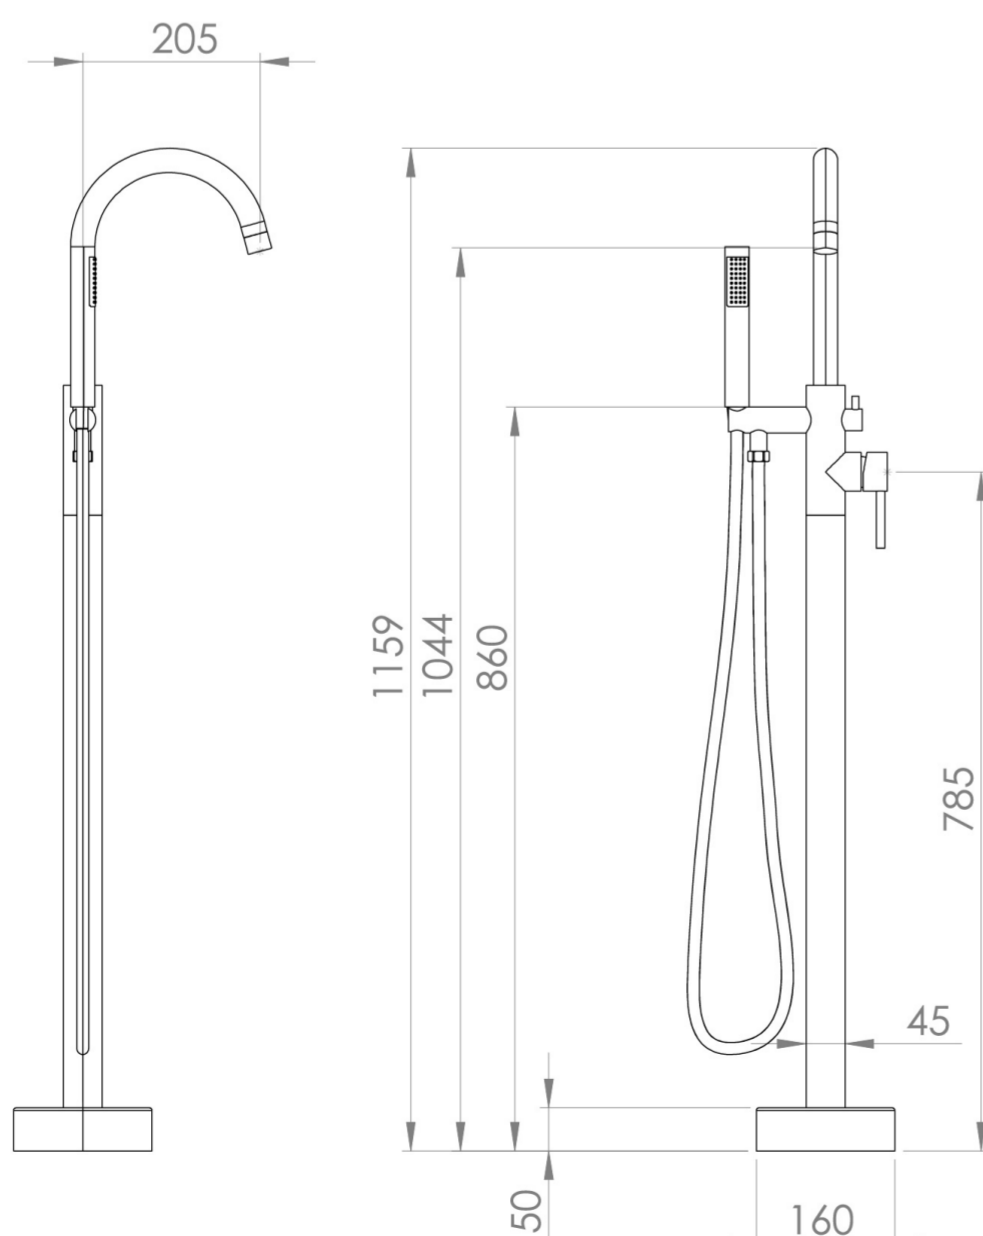

COS FLOOR STANDING BATH SHOWER MIXER - BRUSHED BRONZE (PVD)

Product Code: CO306.BR

PRODUCT INFORMATION

Height:	1140mm
Width:	184mm
Depth:	300mm
Finish:	Brushed Bronze (PVD)
Material	Brass
Waste	Not included, purchase separately
Guarantee	5 years
Spout Projection (mm)	205
Other Features	Swivel Spout

DESCRIPTION

The COS bath shower mixer features a sleek, streamlined body with an intricately designed swivel spout, complete with a shower handset, 150cm hose and diverter.

It is available in five stunning finishes: Chrome, Brushed Brass, Brushed Bronze, Brushed Nickel, and Satin Black.

The coloured finishes use a PVD coating, guaranteeing superior quality and long-lasting durability.

TECHNICAL DRAWING

FLOW RATE

- 1 Bar - Flowrate: 19.1 l/min
- 2 Bar - Flowrate: 20 l/min
- 3 Bar - Flowrate: 21 l/min
- 5 Bar - Flowrate: 26.3 l/min