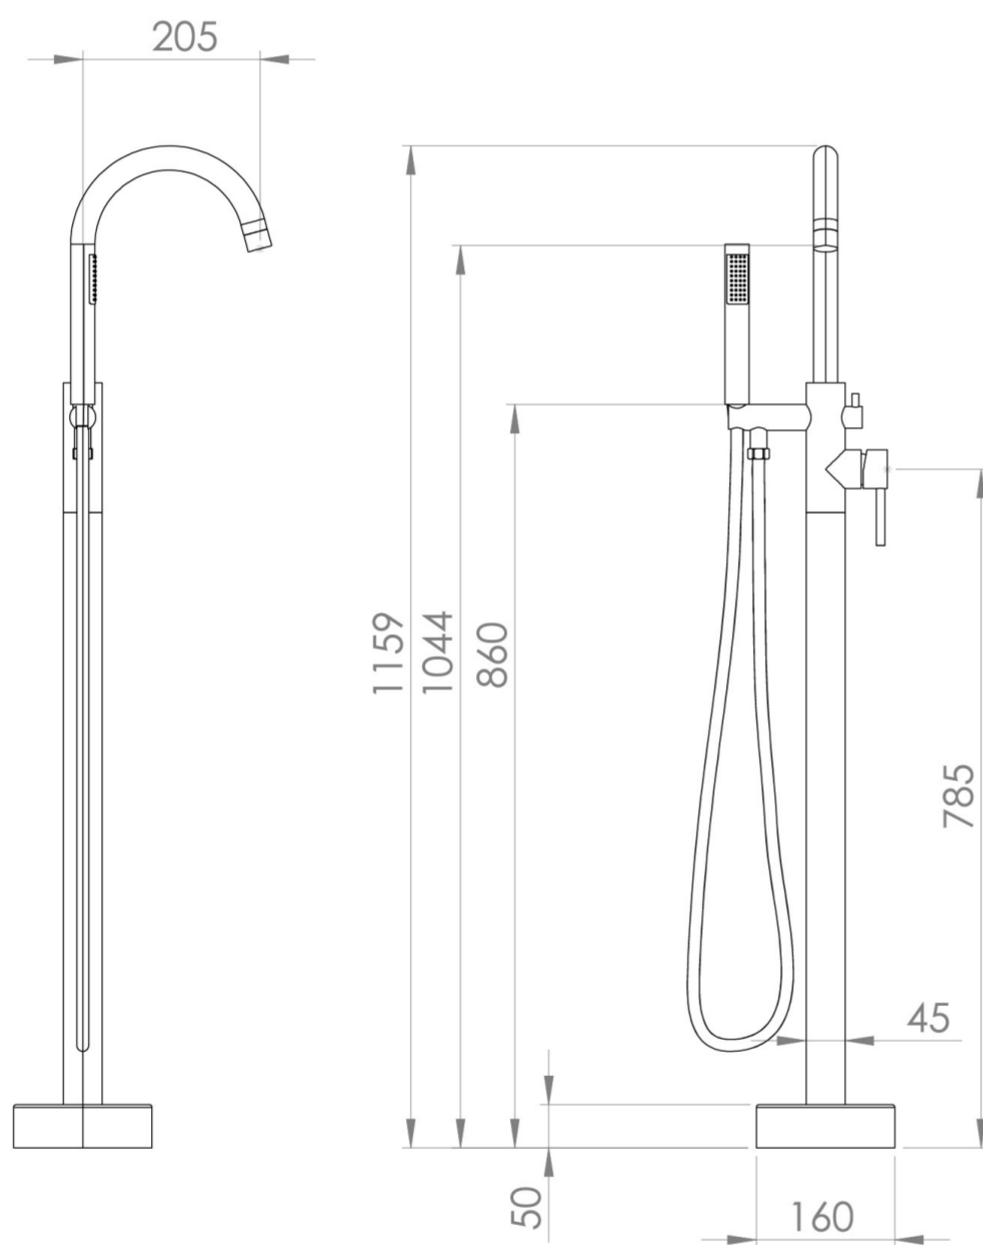

COS FLOOR STANDING BATH SHOWER MIXER - SATIN BLACK (PVD)

PRODUCT INFORMATION

Finish:	Satin Black (PVD)
Material	Brass
Waste	Not included, purchase separately
Guarantee	5 years
Spout Projection (mm)	205

Product Code: CO306.SB

TECHNICAL DRAWING

Saneux reserves the right to alter the specifications and product range without prior notice. Dimensions are given as a guide only. Dimensions should not be used for surrounding furniture, fixtures and fittings until the product is on site.

<https://saneux.com/products/cos-floor-standing-bath-shower-mixer-satin-black-pvd>