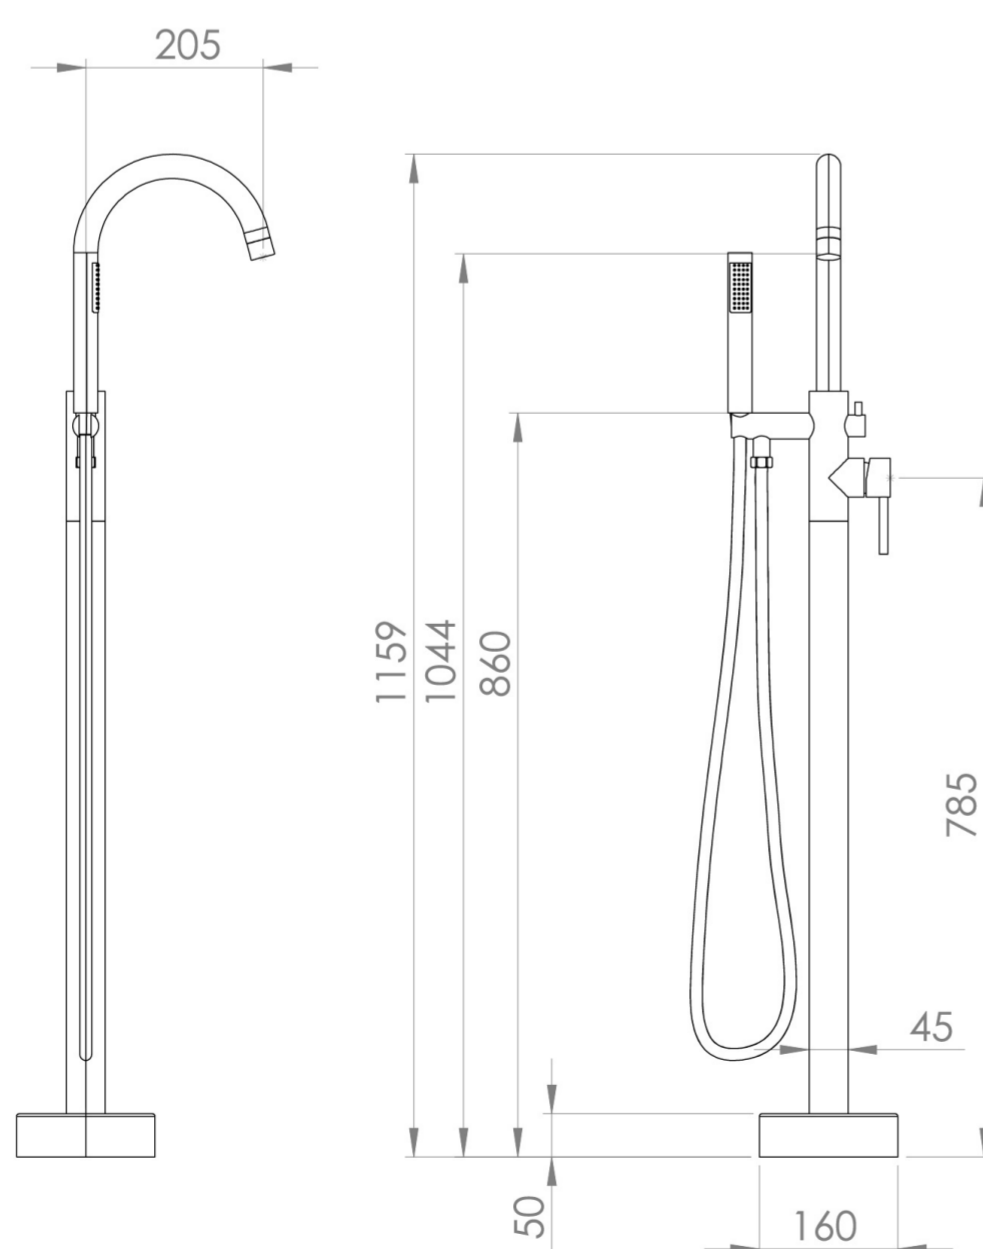

COS FLOOR STANDING BATH SHOWER MIXER - SATIN BLACK (PVD)

Product Code: CO306.SB

PRODUCT INFORMATION

Height:	1140mm
Width:	184mm
Depth:	300mm
Finish:	Satin Black (PVD)
Material	Brass
Waste	Not included, purchase separately
Guarantee	5 years
Spout Projection (mm)	205

DESCRIPTION

The new Cos collection showcases a sleek, streamlined body with an intricately designed curved spout with shower handset and diverter.

It offers five stunning finishes: Chrome, Brushed Brass, Brushed Bronze, Brushed Nickel, and Satin Black.

The colored finishes utilize a PVD coating, ensuring superior quality and long-lasting durability.

TECHNICAL DRAWING

FLOW RATE

- 1 Bar - Flowrate: 19.1 l/min
- 2 Bar - Flowrate: 20 l/min
- 3 Bar - Flowrate: 21 l/min
- 5 Bar - Flowrate: 26.3 l/min