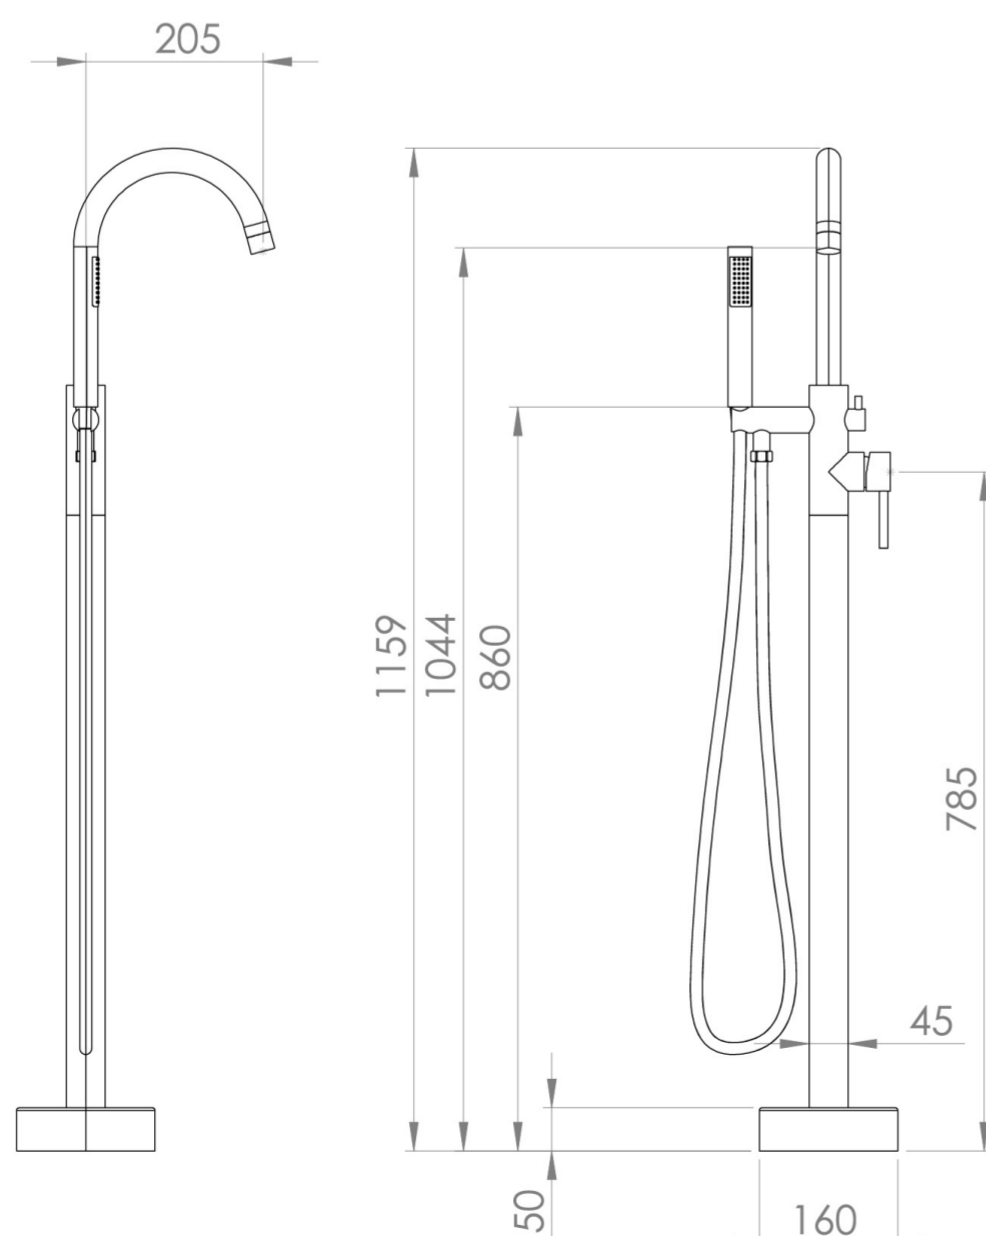

COS FLOOR STANDING BATH SHOWER MIXER - SATIN BLACK (PVD)

Product Code: CO306.SB

PRODUCT INFORMATION

Height:	1140mm
Width:	184mm
Depth:	300mm
Finish:	Satin Black (PVD)
Material	Brass
Waste	Not included, purchase separately
Guarantee	5 years
Spout Projection (mm)	205
Other Features	Swivel Spout

DESCRIPTION

The COS bath shower mixer features a sleek, streamlined body with an intricately designed swivel spout, complete with a shower handset, 150cm hose and diverter.

It is available in five stunning finishes: Chrome, Brushed Brass, Brushed Bronze, Brushed Nickel, and Satin Black.

The coloured finishes use a PVD coating, guaranteeing superior quality and long-lasting durability.

TECHNICAL DRAWING

FLOW RATE

- 1 Bar - Flowrate: 19.1 l/min
- 2 Bar - Flowrate: 20 l/min
- 3 Bar - Flowrate: 21 l/min
- 5 Bar - Flowrate: 26.3 l/min

<https://saneux.com/products/cos-floor-standing-bath-shower-mixer-satin-black-pvd>