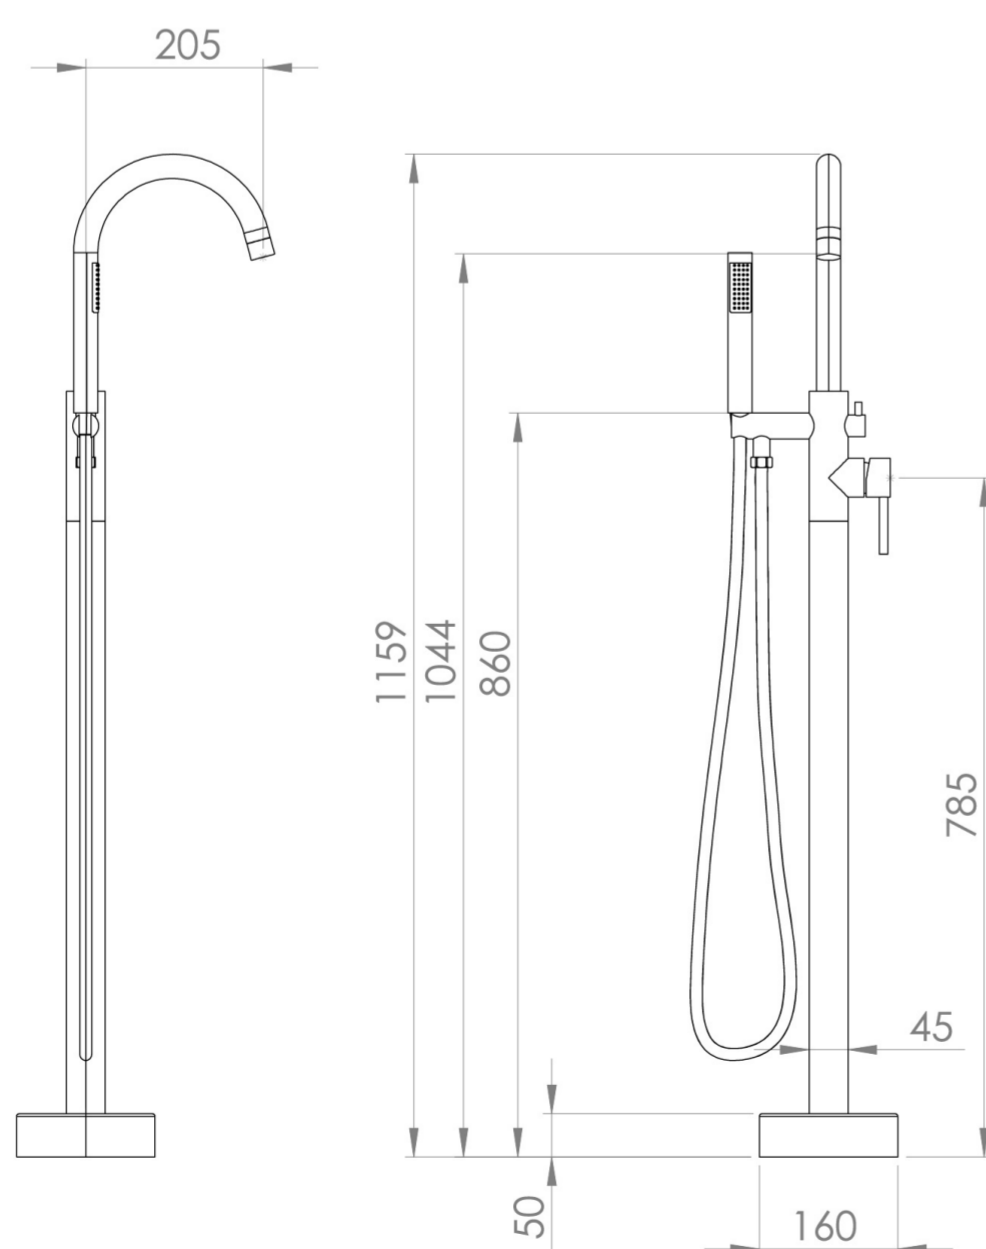

COS FLOOR STANDING BATH SHOWER MIXER - SATIN BLACK (PVD)

Product Code: CO306.SB

PRODUCT INFORMATION

Height:	1140mm
Width:	184mm
Depth:	300mm
Finish:	Satin Black (PVD)
Material	Brass
Waste	Not included, purchase separately
Guarantee	5 years
Spout Projection (mm)	205

DESCRIPTION

The new Cos collection showcases a sleek, streamlined body with an intricately designed curved spout with shower handset and diverter.

It offers five stunning finishes: Chrome, Brushed Brass, Brushed Bronze, Brushed Nickel, and Satin Black.

The colored finishes utilize a PVD coating, ensuring superior quality and long-lasting durability.

TECHNICAL DRAWING

FLOW RATE

- 1 Bar - Flowrate: 19.1 l/min
- 2 Bar - Flowrate: 20 l/min
- 3 Bar - Flowrate: 21 l/min
- 5 Bar - Flowrate: 26.3 l/min