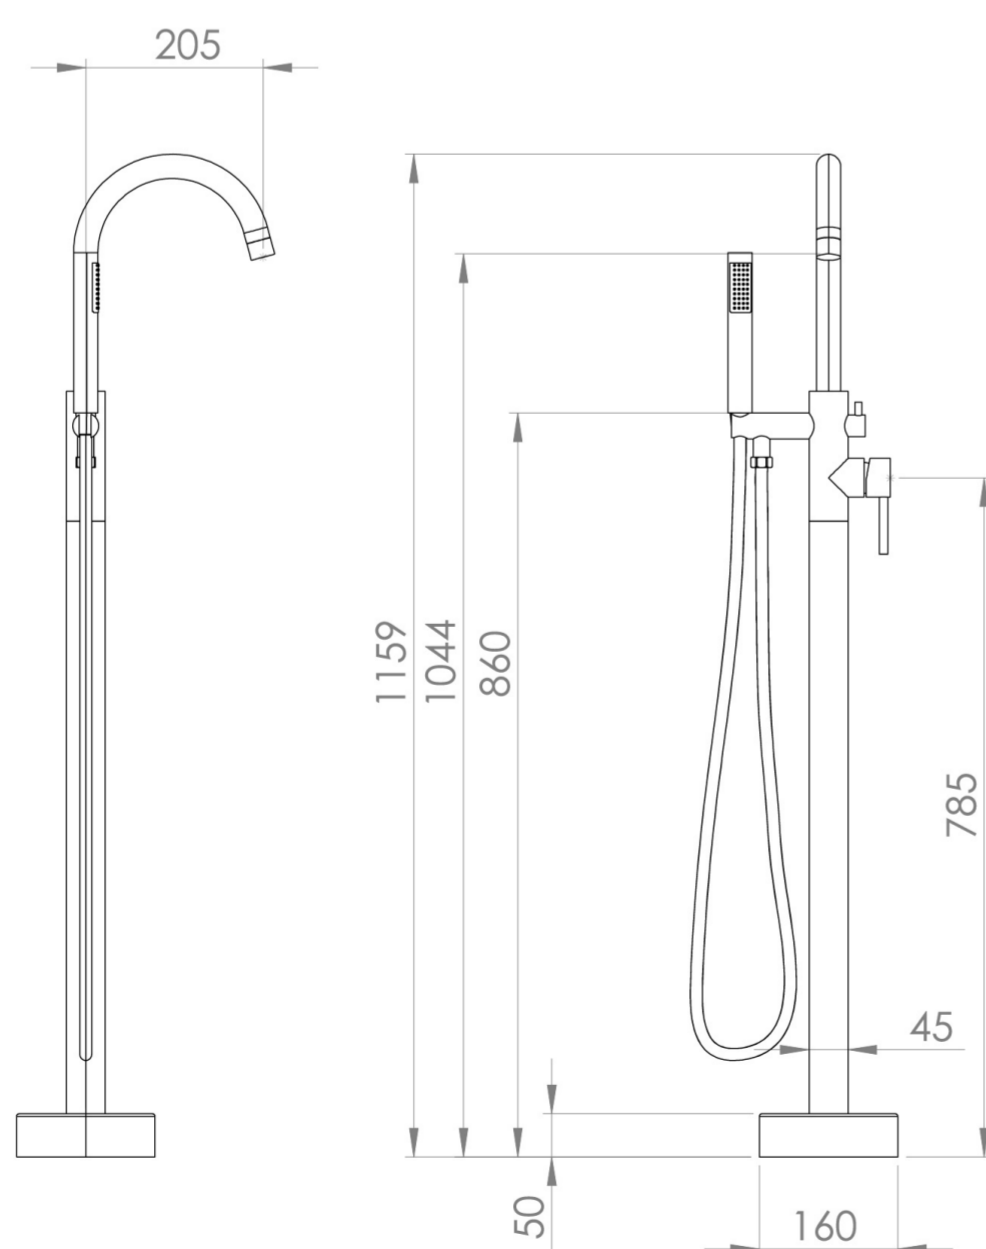

COS FLOOR STANDING BATH SHOWER MIXER - BRUSHED NICKEL (PVD)

Product Code: CO306.BN

PRODUCT INFORMATION

Height:	1140mm
Width:	184mm
Depth:	300mm
Finish:	Brushed Nickel (PVD)
Material	Brass
Waste	Not included, purchase separately
Guarantee	5 years
Spout Projection (mm)	205

DESCRIPTION

The new Cos collection showcases a sleek, streamlined body with an intricately designed curved spout with shower handset and diverter.

It offers five stunning finishes: Chrome, Brushed Brass, Brushed Bronze, Brushed Nickel, and Satin Black.

The colored finishes utilize a PVD coating, ensuring superior quality and long-lasting durability.

TECHNICAL DRAWING

FLOW RATE

- 1 Bar - Flowrate: 19.1 l/min
- 2 Bar - Flowrate: 20 l/min
- 3 Bar - Flowrate: 21 l/min
- 5 Bar - Flowrate: 26.3 l/min