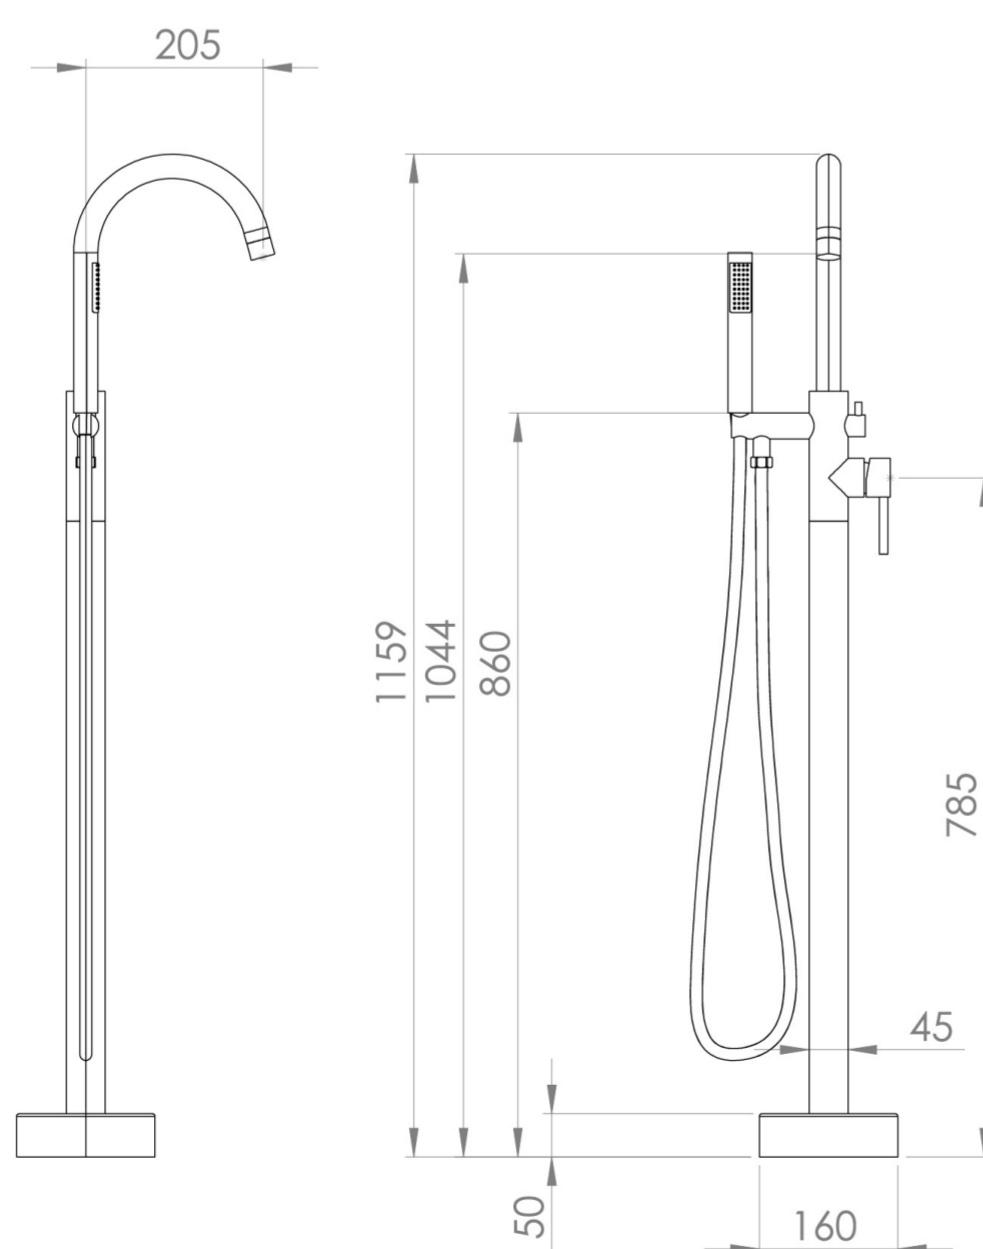

COS FLOOR STANDING BATH SHOWER MIXER - BRUSHED NICKEL (PVD)

Product Code: CO306.BN

PRODUCT INFORMATION

Height:	1140mm
Width:	184mm
Depth:	300mm
Finish:	Brushed Nickel (PVD)
Material	Brass
Waste	Not included, purchase separately
Guarantee	5 years
Spout Projection (mm)	205

DESCRIPTION

The new Cos collection showcases a sleek, streamlined body with an intricately designed curved spout with shower handset and diverter.

It offers five stunning finishes: Chrome, Brushed Brass, Brushed Bronze, Brushed Nickel, and Satin Black.

The colored finishes utilize a PVD coating, ensuring superior quality and long-lasting durability.

TECHNICAL DRAWING

FLOW RATE

- 1 Bar - Flowrate: 19.1 l/min
- 2 Bar - Flowrate: 20 l/min
- 3 Bar - Flowrate: 21 l/min
- 5 Bar - Flowrate: 26.3 l/min