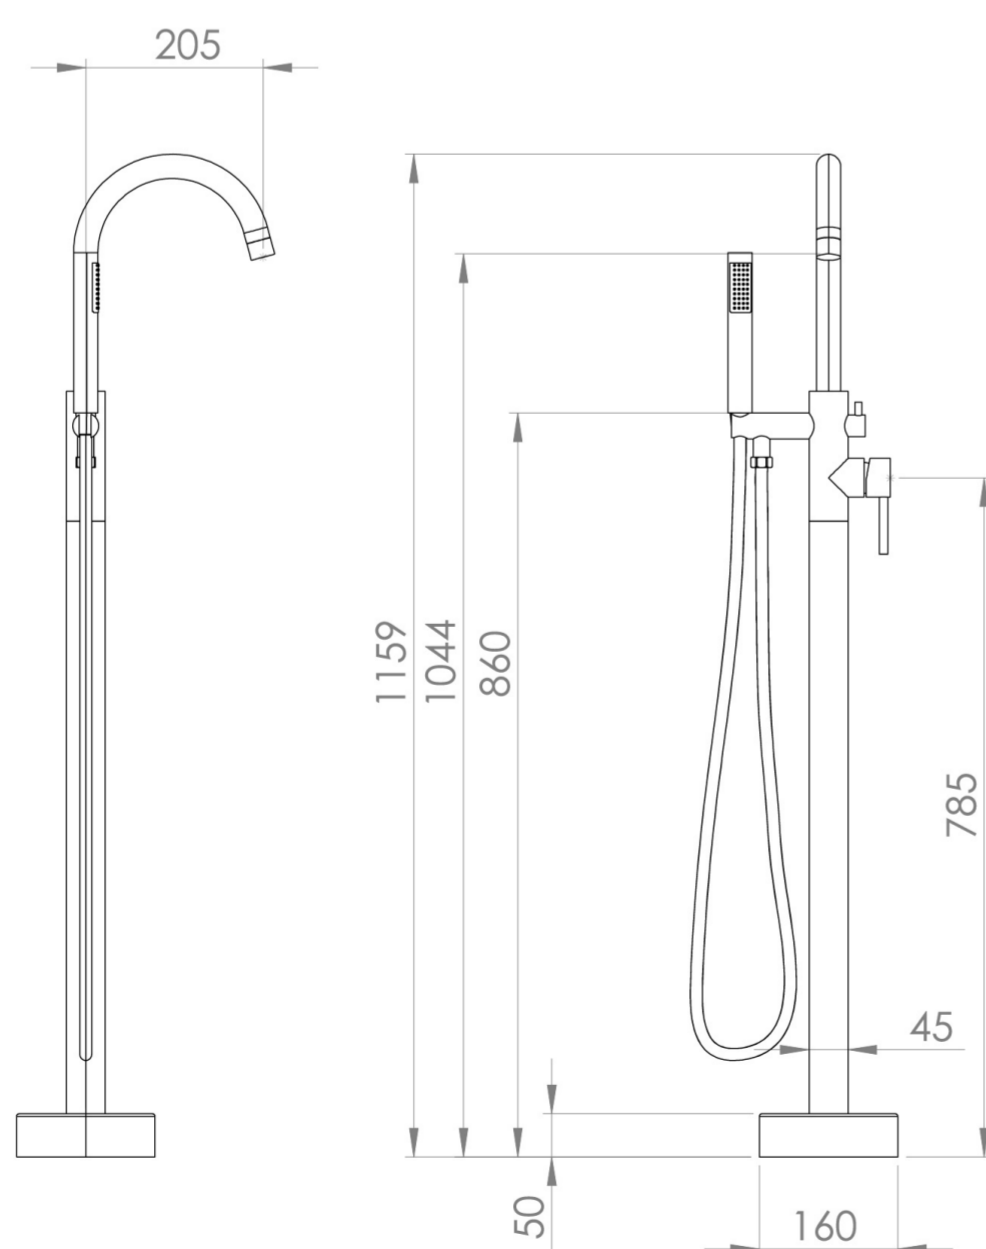

# COS FLOOR STANDING BATH SHOWER MIXER - BRUSHED NICKEL (PVD)

**Product Code:** CO306.BN

## PRODUCT INFORMATION

<b>Height:</b>	1140mm
<b>Width:</b>	184mm
<b>Depth:</b>	300mm
<b>Finish:</b>	Brushed Nickel (PVD)
<b>Material</b>	Brass
<b>Waste</b>	Not included, purchase separately
<b>Guarantee</b>	5 years
<b>Spout Projection (mm)</b>	205

## DESCRIPTION

The new Cos collection showcases a sleek, streamlined body with an intricately designed curved spout with shower handset and diverter.

It offers five stunning finishes: Chrome, Brushed Brass, Brushed Bronze, Brushed Nickel, and Satin Black.

## FLOW RATE

- 1 Bar - Flowrate: 19.1 l/min
- 2 Bar - Flowrate: 20 l/min
- 3 Bar - Flowrate: 21 l/min
- 5 Bar - Flowrate: 26.3 l/min