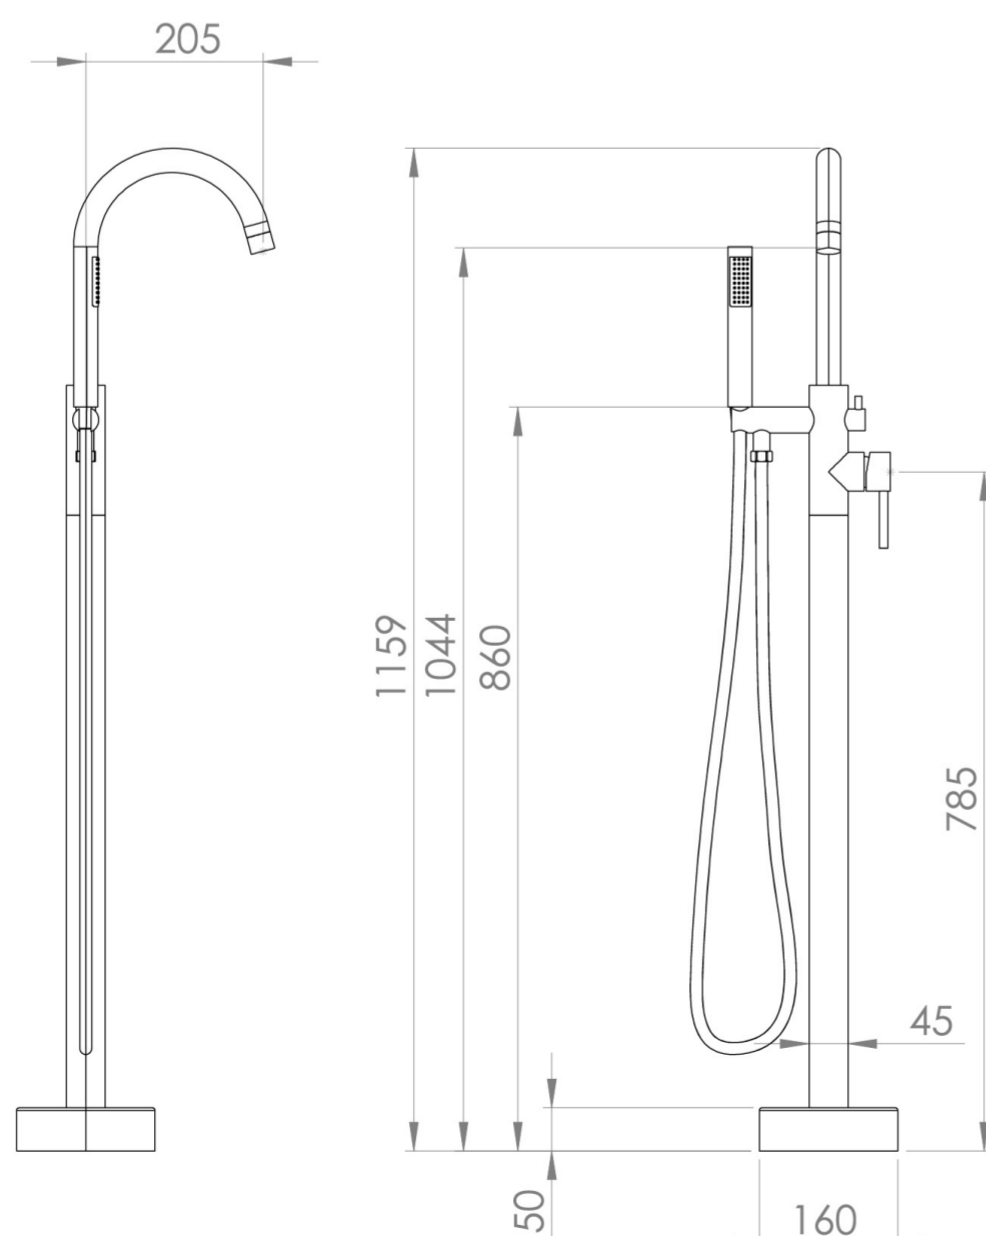

COS FLOOR STANDING BATH SHOWER MIXER - BRUSHED NICKEL (PVD)

Product Code: CO306.BN

PRODUCT INFORMATION

Height:	1140mm
Width:	184mm
Depth:	300mm
Finish:	Brushed Nickel (PVD)
Material	Brass
Waste	Not included, purchase separately
Guarantee	5 years
Spout Projection (mm)	205
Other Features	Swivel Spout

DESCRIPTION

The COS bath shower mixer features a sleek, streamlined body with an intricately designed swivel spout, complete with a shower handset, 150cm hose and diverter.

It is available in five stunning finishes: Chrome, Brushed Brass, Brushed Bronze, Brushed Nickel, and Satin Black.

The coloured finishes use a PVD coating, guaranteeing superior quality and long-lasting durability.

TECHNICAL DRAWING

FLOW RATE

- 1 Bar - Flowrate: 19.1 l/min
- 2 Bar - Flowrate: 20 l/min
- 3 Bar - Flowrate: 21 l/min
- 5 Bar - Flowrate: 26.3 l/min

<https://saneux.com/products/cos-floor-standing-bath-shower-mixer-brushed-nickel-pvd>