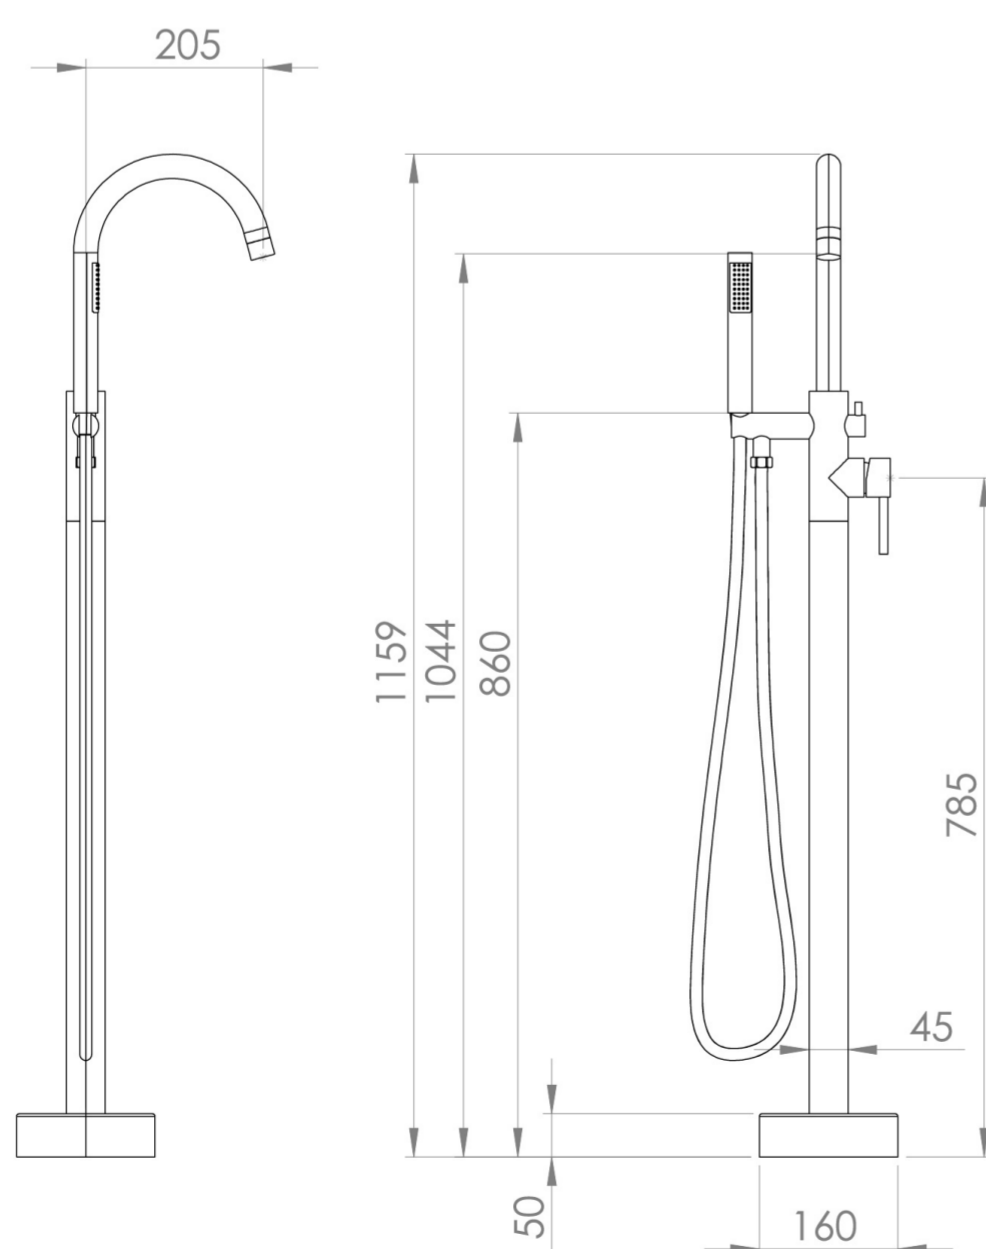

## COS FLOOR STANDING BATH SHOWER MIXER - BRUSHED NICKEL (PVD)

**Product Code:** CO306.BN

### PRODUCT INFORMATION

<b>Height:</b>	1140mm
<b>Width:</b>	184mm
<b>Depth:</b>	300mm
<b>Finish:</b>	Brushed Nickel (PVD)
<b>Material</b>	Brass
<b>Waste</b>	Not included, purchase separately
<b>Guarantee</b>	5 years
<b>Spout Projection (mm)</b>	205

### DESCRIPTION

The new Cos collection showcases a sleek, streamlined body with an intricately designed curved spout with shower handset and diverter.

It offers five stunning finishes: Chrome, Brushed Brass, Brushed Bronze, Brushed Nickel, and Satin Black.

### FLOW RATE

- 1 Bar - Flowrate: 19.1 l/min
- 2 Bar - Flowrate: 20 l/min
- 3 Bar - Flowrate: 21 l/min
- 5 Bar - Flowrate: 26.3 l/min