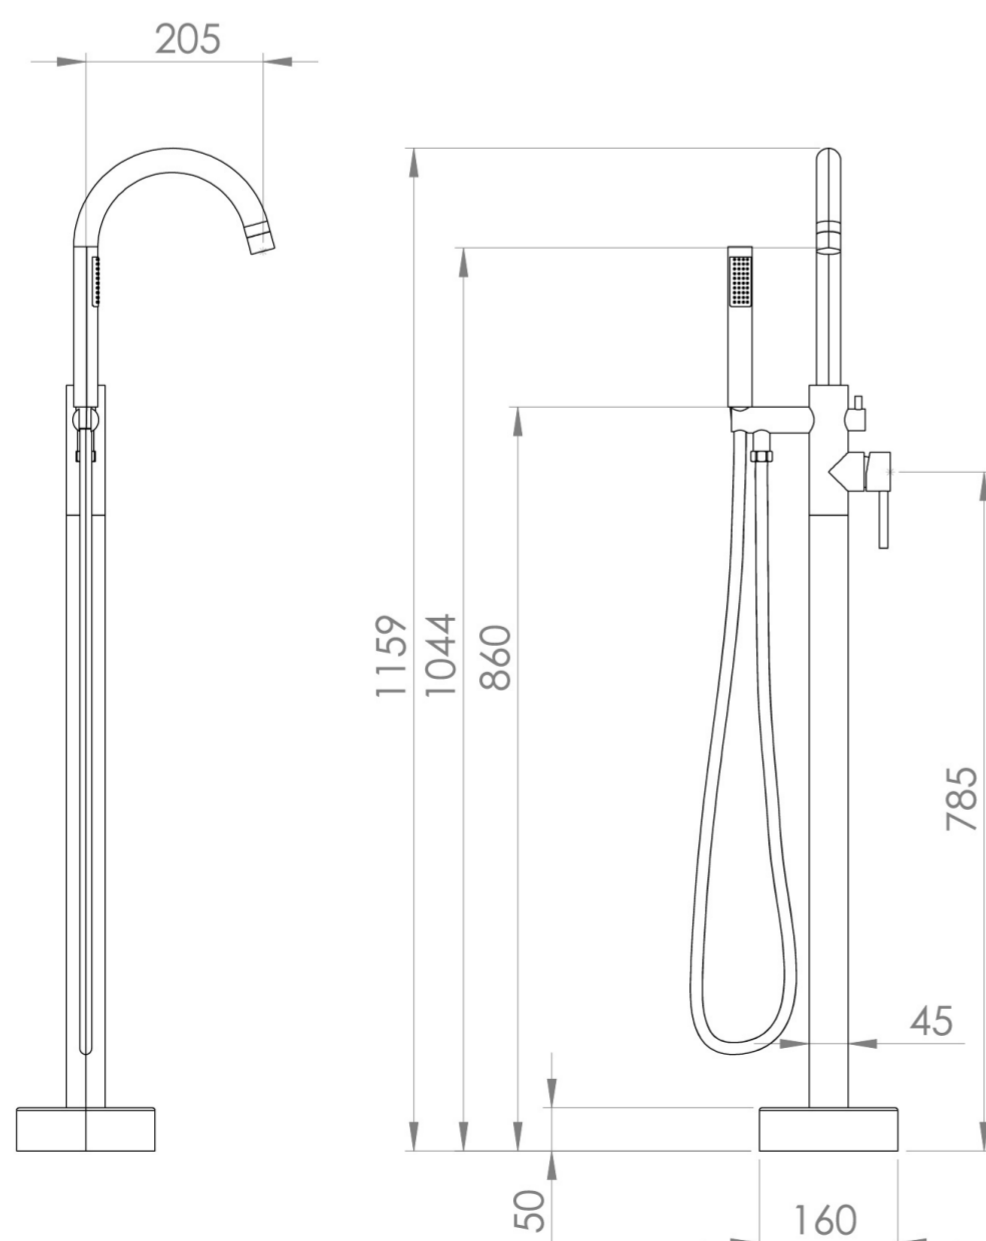

COS FLOOR STANDING BATH SHOWER MIXER - BRUSHED BRASS (PVD)

Product Code: CO306.BB

PRODUCT INFORMATION

Height:	1140mm
Width:	184mm
Depth:	300mm
Finish:	Brushed Brass (PVD)
Material	Brass
Waste	Not included, purchase separately
Guarantee	5 years
Spout Projection (mm)	205
Other Features	Swivel Spout

DESCRIPTION

The COS bath shower mixer features a sleek, streamlined body with an intricately designed swivel spout, complete with a shower handset, 150cm hose and diverter.

It is available in five stunning finishes: Chrome, Brushed Brass, Brushed Bronze, Brushed Nickel, and Satin Black.

The coloured finishes use a PVD coating, guaranteeing superior quality and long-lasting durability.

TECHNICAL DRAWING

FLOW RATE

- 1 Bar - Flowrate: 19.1 l/min
- 2 Bar - Flowrate: 20 l/min
- 3 Bar - Flowrate: 21 l/min
- 5 Bar - Flowrate: 26.3 l/min