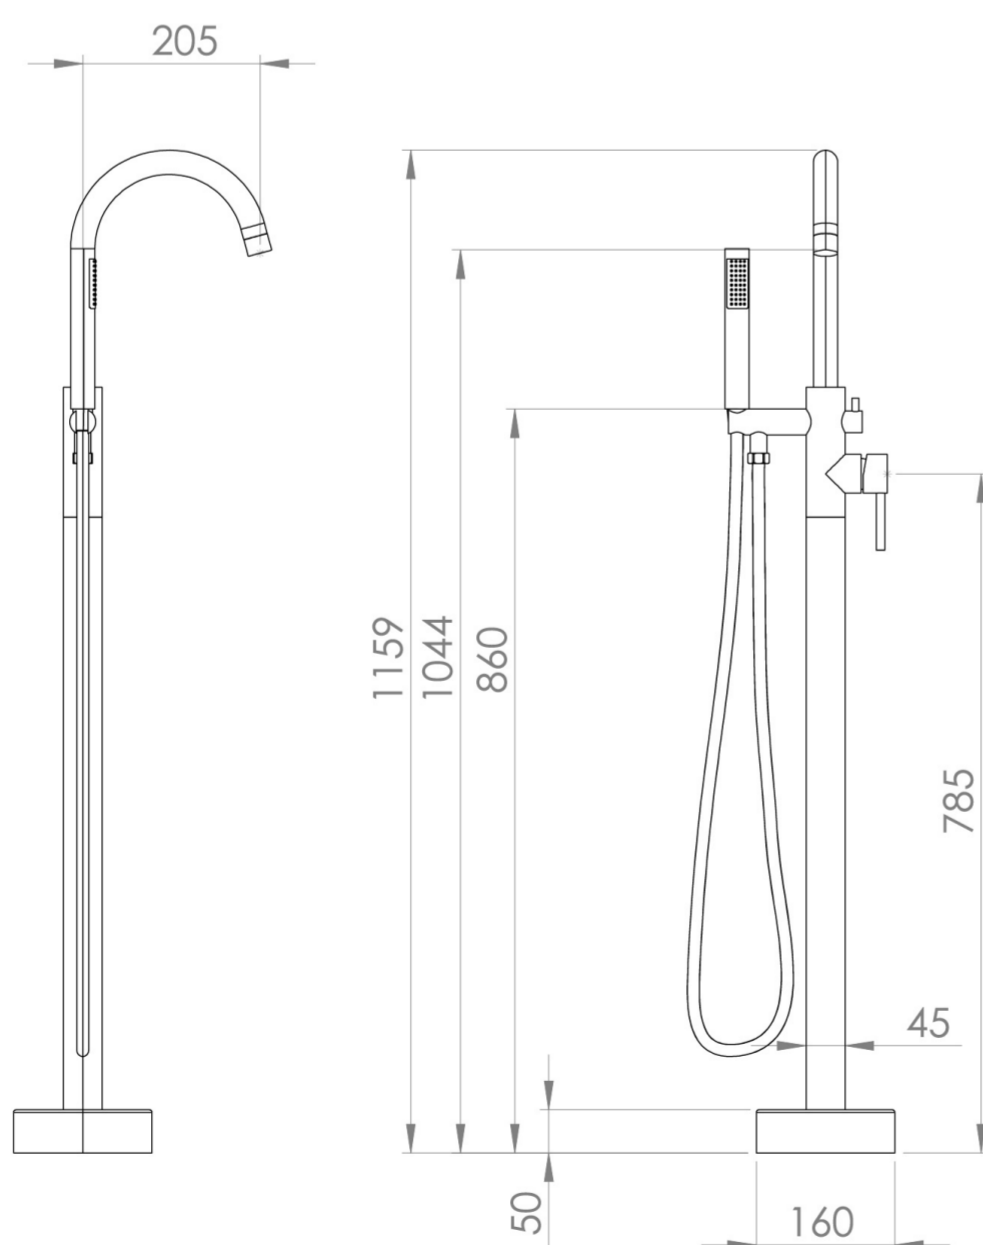

COS FLOOR STANDING BATH SHOWER MIXER - BRUSHED BRASS (PVD)

Product Code: CO306.BB

PRODUCT INFORMATION

Height:	1140mm
Width:	184mm
Depth:	300mm
Finish:	Brushed Brass (PVD)
Material	Brass
Waste	Not included, purchase separately
Guarantee	5 years
Spout Projection (mm)	205

DESCRIPTION

The new Cos collection showcases a sleek, streamlined body with an intricately designed curved spout with shower handset and diverter.

It offers five stunning finishes: Chrome, Brushed Brass, Brushed Bronze, Brushed Nickel, and Satin Black.

The colored finishes utilize a PVD coating, ensuring superior quality and long-lasting durability.

TECHNICAL DRAWING

FLOW RATE

- 1 Bar - Flowrate: 19.1 l/min
- 2 Bar - Flowrate: 20 l/min
- 3 Bar - Flowrate: 21 l/min
- 5 Bar - Flowrate: 26.3 l/min