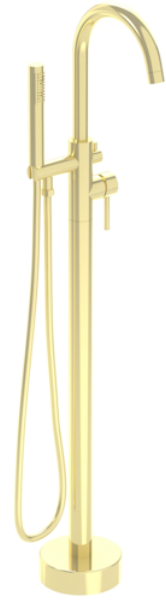

# COS FLOOR STANDING BATH SHOWER MIXER - BRUSHED BRASS (PVD)

**Product Code:** CO306.BB

## PRODUCT INFORMATION

<b>Height:</b>	1140mm
<b>Width:</b>	184mm
<b>Depth:</b>	300mm
<b>Finish:</b>	Brushed Brass (PVD)
<b>Material</b>	Brass
<b>Waste</b>	Not included, purchase separately
<b>Guarantee</b>	5 years
<b>Spout Projection (mm)</b>	205

## DESCRIPTION

The new Cos collection showcases a sleek, streamlined body with an intricately designed curved spout with shower handset and diverter.

It offers five stunning finishes: Chrome, Brushed Brass, Brushed Bronze, Brushed Nickel, and Satin Black.