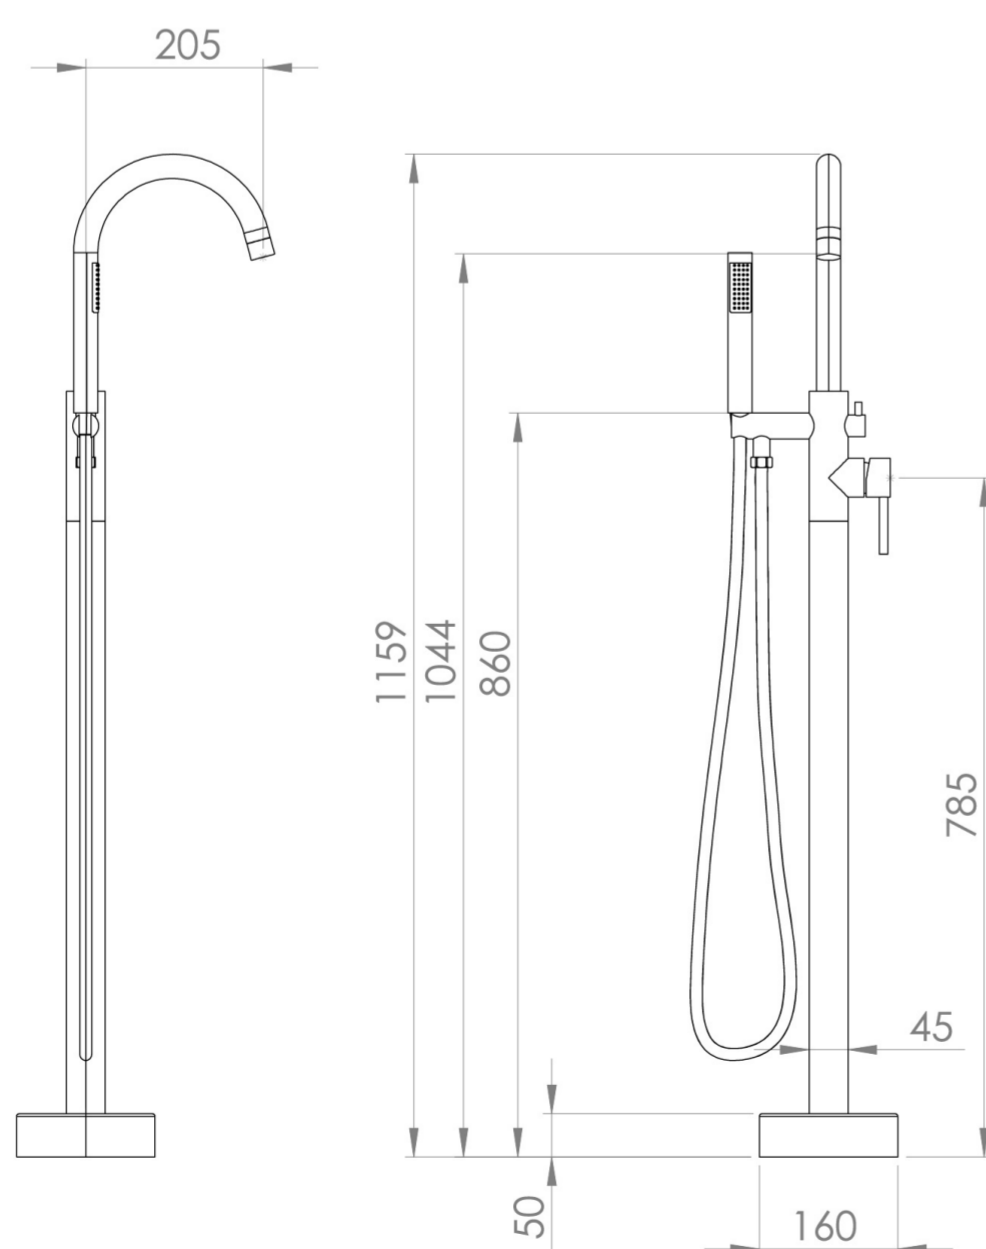

# COS FLOOR STANDING BATH SHOWER MIXER - BRUSHED BRASS (PVD)

**Product Code:** CO306.BB

## PRODUCT INFORMATION

<b>Height:</b>	1140mm
<b>Width:</b>	184mm
<b>Depth:</b>	300mm
<b>Finish:</b>	Brushed Brass (PVD)
<b>Material</b>	Brass
<b>Waste</b>	Not included, purchase separately
<b>Guarantee</b>	5 years
<b>Spout Projection (mm)</b>	205

## DESCRIPTION

The new Cos collection showcases a sleek, streamlined body with an intricately designed curved spout with shower handset and diverter.

It offers five stunning finishes: Chrome, Brushed Brass, Brushed Bronze, Brushed Nickel, and Satin Black.

## FLOW RATE

- 1 Bar - Flowrate: 19.1 l/min
- 2 Bar - Flowrate: 20 l/min
- 3 Bar - Flowrate: 21 l/min
- 5 Bar - Flowrate: 26.3 l/min