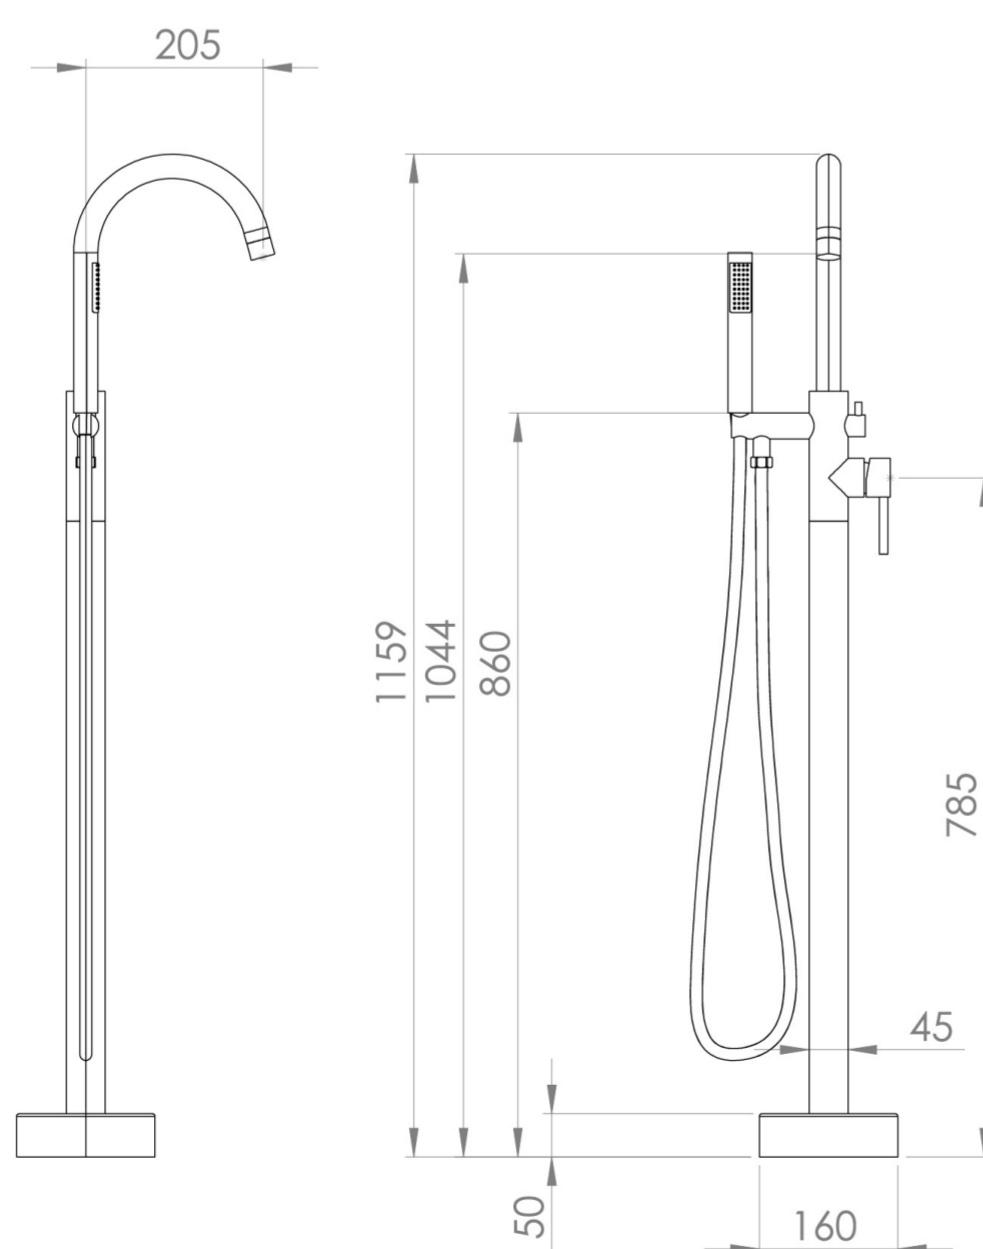

COS FLOOR STANDING BATH SHOWER MIXER - BRUSHED BRASS (PVD)

Product Code: CO306.BB

PRODUCT INFORMATION

Height:	1140mm
Width:	184mm
Depth:	300mm
Finish:	Brushed Brass (PVD)
Material	Brass
Waste	Not included, purchase separately
Guarantee	5 years
Spout Projection (mm)	205

DESCRIPTION

The new Cos collection showcases a sleek, streamlined body with an intricately designed curved spout with shower handset and diverter.

It offers five stunning finishes: Chrome, Brushed Brass, Brushed Bronze, Brushed Nickel, and Satin Black.

The colored finishes utilize a PVD coating, ensuring superior quality and long-lasting durability.

TECHNICAL DRAWING

FLOW RATE

- 1 Bar - Flowrate: 19.1 l/min
- 2 Bar - Flowrate: 20 l/min
- 3 Bar - Flowrate: 21 l/min
- 5 Bar - Flowrate: 26.3 l/min