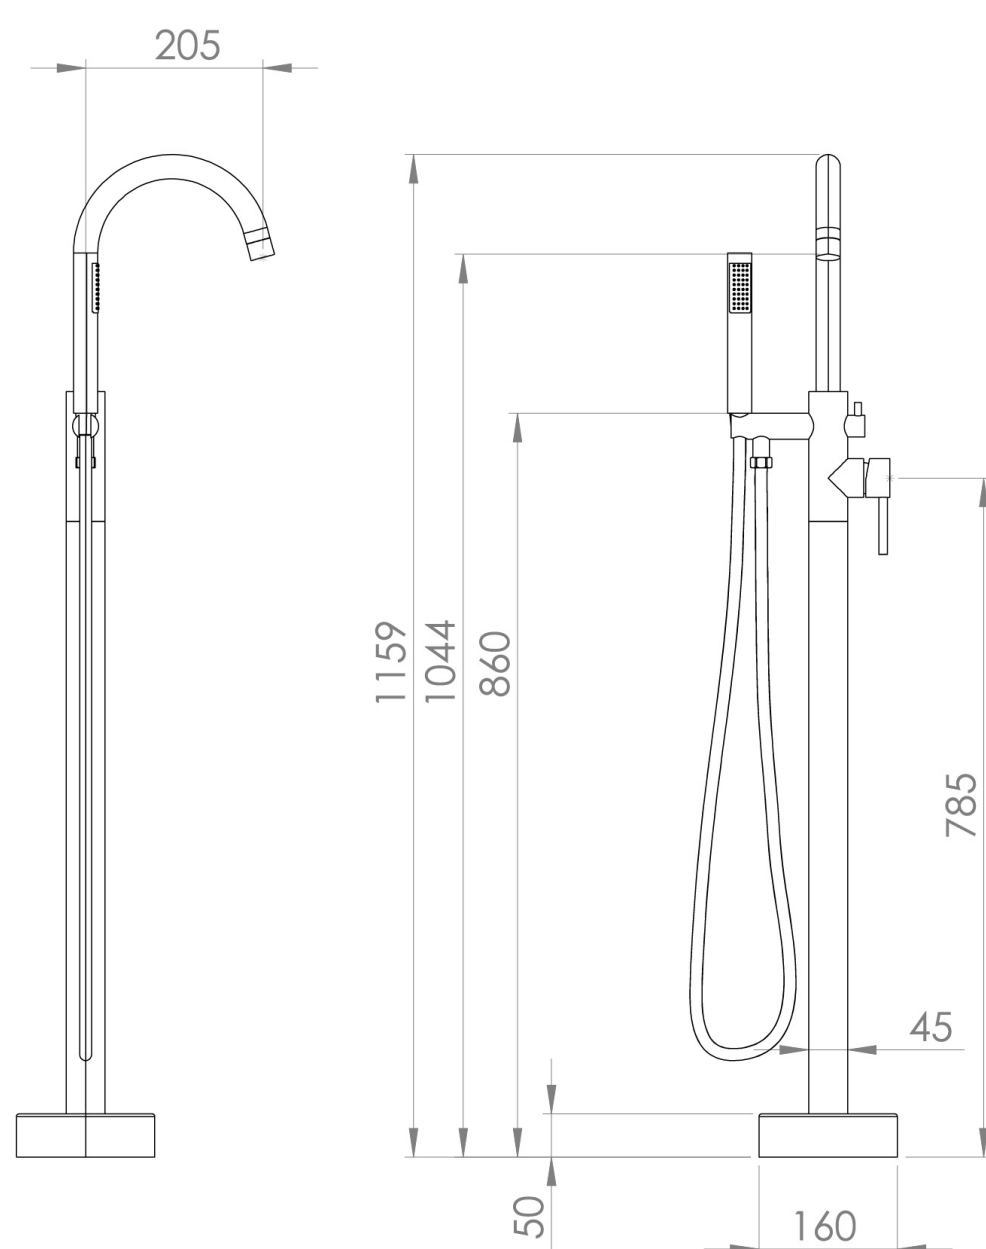

# COS FLOOR STANDING BATH SHOWER MIXER - BRUSHED BRASS (PVD)

**Product Code:** CO306.BB

## PRODUCT INFORMATION

<b>Height:</b>	1140mm
<b>Width:</b>	184mm
<b>Depth:</b>	300mm
<b>Finish:</b>	Brushed Brass (PVD)
<b>Material</b>	Brass
<b>Waste</b>	Not included, purchase separately
<b>Guarantee</b>	5 years
<b>Spout Projection (mm)</b>	205

## DESCRIPTION

The new Cos collection showcases a sleek, streamlined body with an intricately designed curved spout with shower handset and diverter.

It offers five stunning finishes: Chrome, Brushed Brass, Brushed Bronze, Brushed Nickel, and Satin Black.

## FLOW RATE

- 1 Bar - Flowrate: 19.1 l/min
- 2 Bar - Flowrate: 20 l/min
- 3 Bar - Flowrate: 21 l/min
- 5 Bar - Flowrate: 26.3 l/min