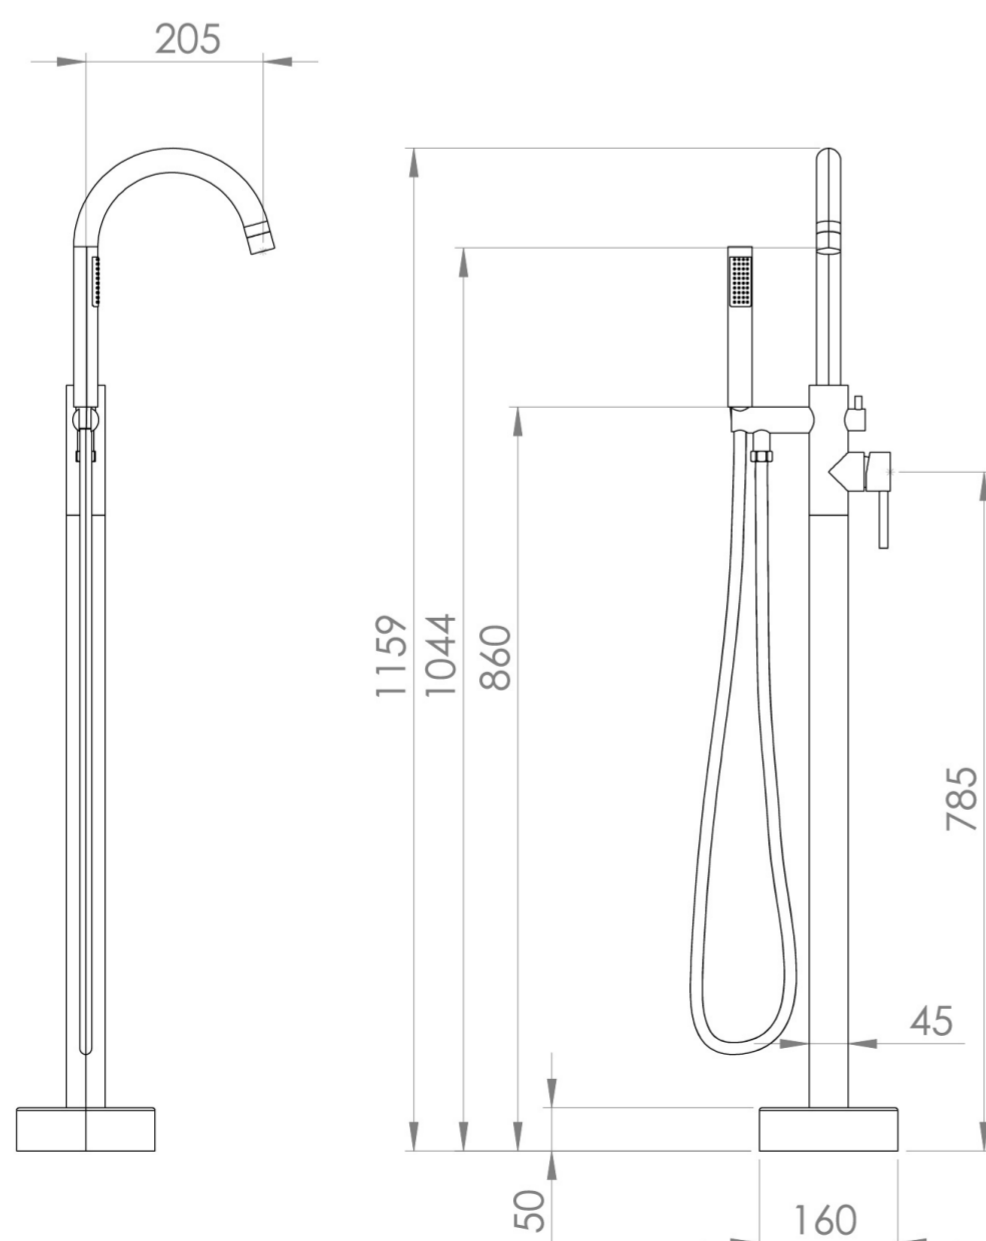

COS FLOOR STANDING BATH SHOWER MIXER - CHROME

Product Code: CO306

PRODUCT INFORMATION

Height:	1140mm
Width:	184mm
Depth:	300mm
Finish:	Chrome
Material	Brass
Waste	Not included, purchase separately
Guarantee	5 years
Spout Projection (mm)	205
Other Features	Swivel Spout

DESCRIPTION

The COS bath shower mixer features a sleek, streamlined body with an intricately designed swivel spout, complete with a shower handset, 150cm hose and diverter.

It is available in five stunning finishes: Chrome, Brushed Brass, Brushed Bronze, Brushed Nickel, and Satin Black.

The coloured finishes use a PVD coating, guaranteeing superior quality and long-lasting durability.

TECHNICAL DRAWING

FLOW RATE

- 1 Bar - Flowrate: 19.1 l/min
- 2 Bar - Flowrate: 20 l/min
- 3 Bar - Flowrate: 21 l/min
- 5 Bar - Flowrate: 26.3 l/min