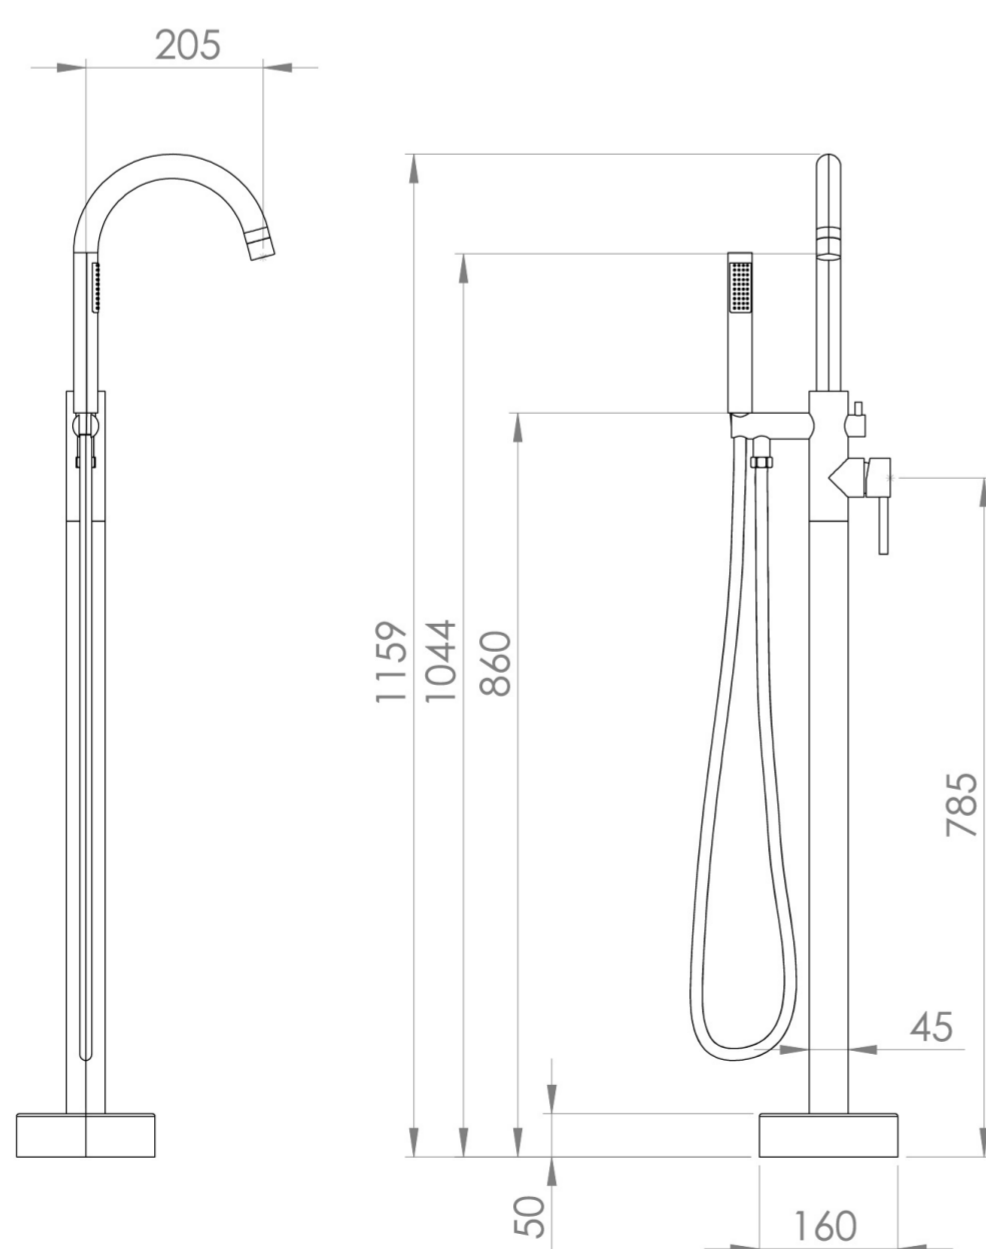

# COS FLOOR STANDING BATH SHOWER MIXER - CHROME

**Product Code:** CO306

## PRODUCT INFORMATION

<b>Height:</b>	1140mm
<b>Width:</b>	184mm
<b>Depth:</b>	300mm
<b>Finish:</b>	Chrome
<b>Material</b>	Brass
<b>Waste</b>	Not included, purchase separately
<b>Guarantee</b>	5 years
<b>Spout Projection (mm)</b>	205

## DESCRIPTION

The new Cos collection showcases a sleek, streamlined body with an intricately designed curved spout with shower handset and diverter.

It offers five stunning finishes: Chrome, Brushed Brass, Brushed Bronze, Brushed Nickel, and Satin Black.

## FLOW RATE

- 1 Bar - Flowrate: 19.1 l/min
- 2 Bar - Flowrate: 20 l/min
- 3 Bar - Flowrate: 21 l/min
- 5 Bar - Flowrate: 26.3 l/min