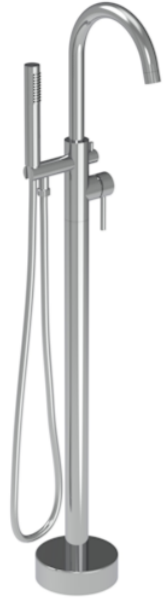

COS FLOOR STANDING BATH SHOWER MIXER - CHROME

Product Code: CO306

PRODUCT INFORMATION

Height:	1140mm
Width:	184mm
Depth:	300mm
Finish:	Chrome
Material	Brass
Waste	Not included, purchase separately
Guarantee	5 years
Spout Projection (mm)	205

DESCRIPTION

The new Cos collection showcases a sleek, streamlined body with an intricately designed curved spout with shower handset and diverter.

It offers five stunning finishes: Chrome, Brushed Brass, Brushed Bronze, Brushed Nickel, and Satin Black.

The colored finishes utilize a PVD coating, ensuring superior quality and long-lasting durability.

TECHNICAL DRAWING

FLOW RATE

- 1 Bar - Flowrate: 19.1 l/min
- 2 Bar - Flowrate: 20 l/min
- 3 Bar - Flowrate: 21 l/min
- 5 Bar - Flowrate: 26.3 l/min