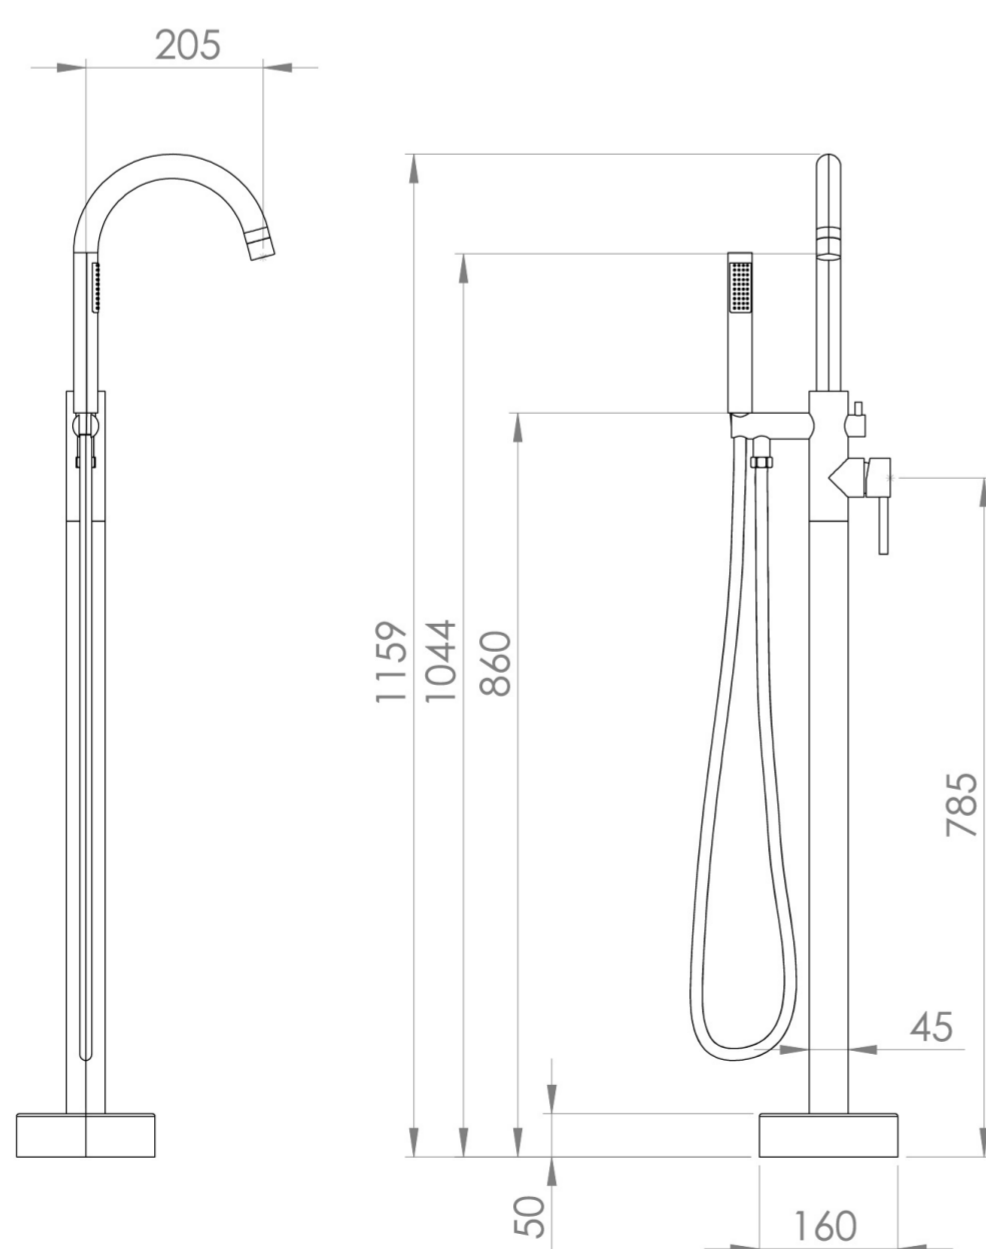

COS FLOOR STANDING BATH SHOWER MIXER - CHROME

Product Code: CO306

PRODUCT INFORMATION

Height:	1140mm
Width:	184mm
Depth:	300mm
Finish:	Chrome
Material	Brass
Waste	Not included, purchase separately
Guarantee	5 years
Spout Projection (mm)	205

DESCRIPTION

The new Cos collection showcases a sleek, streamlined body with an intricately designed curved spout with shower handset and diverter.

It offers five stunning finishes: Chrome, Brushed Brass, Brushed Bronze, Brushed Nickel, and Satin Black.

The colored finishes utilize a PVD coating, ensuring superior quality and long-lasting durability.

TECHNICAL DRAWING

FLOW RATE

- 1 Bar - Flowrate: 19.1 l/min
- 2 Bar - Flowrate: 20 l/min
- 3 Bar - Flowrate: 21 l/min
- 5 Bar - Flowrate: 26.3 l/min