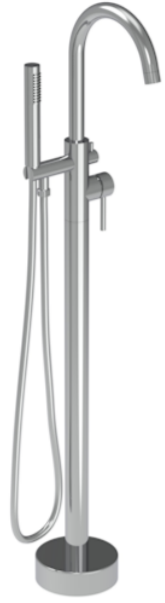

COS FLOOR STANDING BATH SHOWER MIXER - CHROME

PRODUCT INFORMATION

Finish:	Chrome
Material	Brass
Waste	Not included, purchase separately
Guarantee	5 years
Spout Projection (mm)	205

Product Code: CO306

TECHNICAL DRAWING

Saneux reserves the right to alter the specifications and product range without prior notice. Dimensions are given as a guide only. Dimensions should not be used for surrounding furniture, fixtures and fittings until the product is on site.