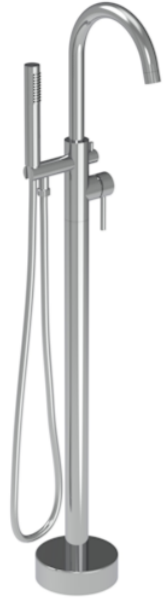

# COS FLOOR STANDING BATH SHOWER MIXER - CHROME

**Product Code:** CO306

## PRODUCT INFORMATION

<b>Height:</b>	1140mm
<b>Width:</b>	184mm
<b>Depth:</b>	300mm
<b>Finish:</b>	Chrome
<b>Material</b>	Brass
<b>Waste</b>	Not included, purchase separately
<b>Guarantee</b>	5 years
<b>Spout Projection (mm)</b>	205

## DESCRIPTION

The new Cos collection showcases a sleek, streamlined body with an intricately designed curved spout with shower handset and diverter.

It offers five stunning finishes: Chrome, Brushed Brass, Brushed Bronze, Brushed Nickel, and Satin Black.