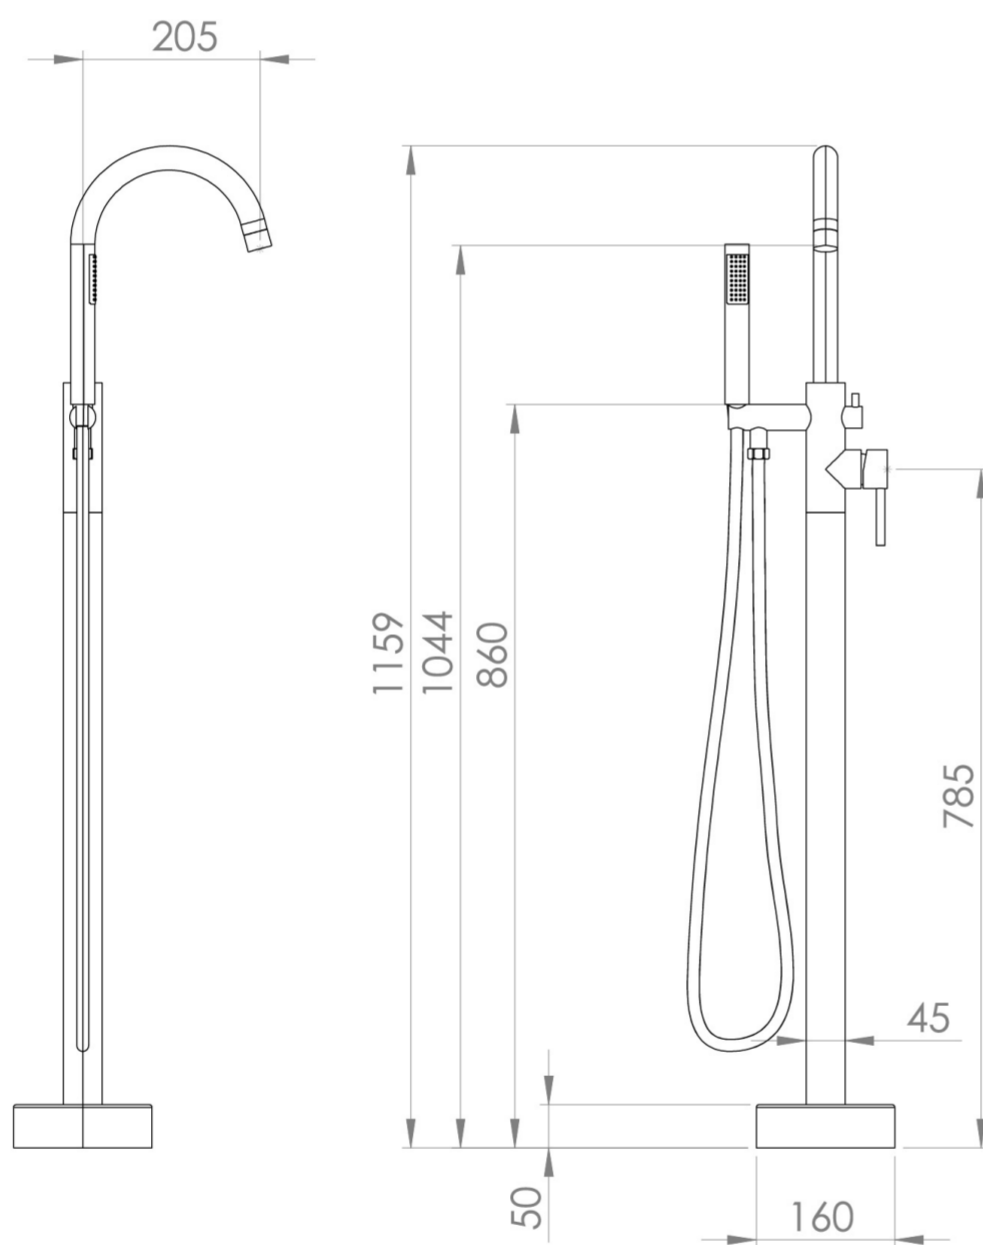

COS FLOOR STANDING BATH SHOWER MIXER - CHROME

PRODUCT INFORMATION

Finish:	Chrome
Material	Brass
Waste	Not included, purchase separately
Guarantee	5 years
Spout Projection (mm)	205

Product Code: CO306

TECHNICAL DRAWING

Saneux reserves the right to alter the specifications and product range without prior notice. Dimensions are given as a guide only. Dimensions should not be used for surrounding furniture, fixtures and fittings until the product is on site.