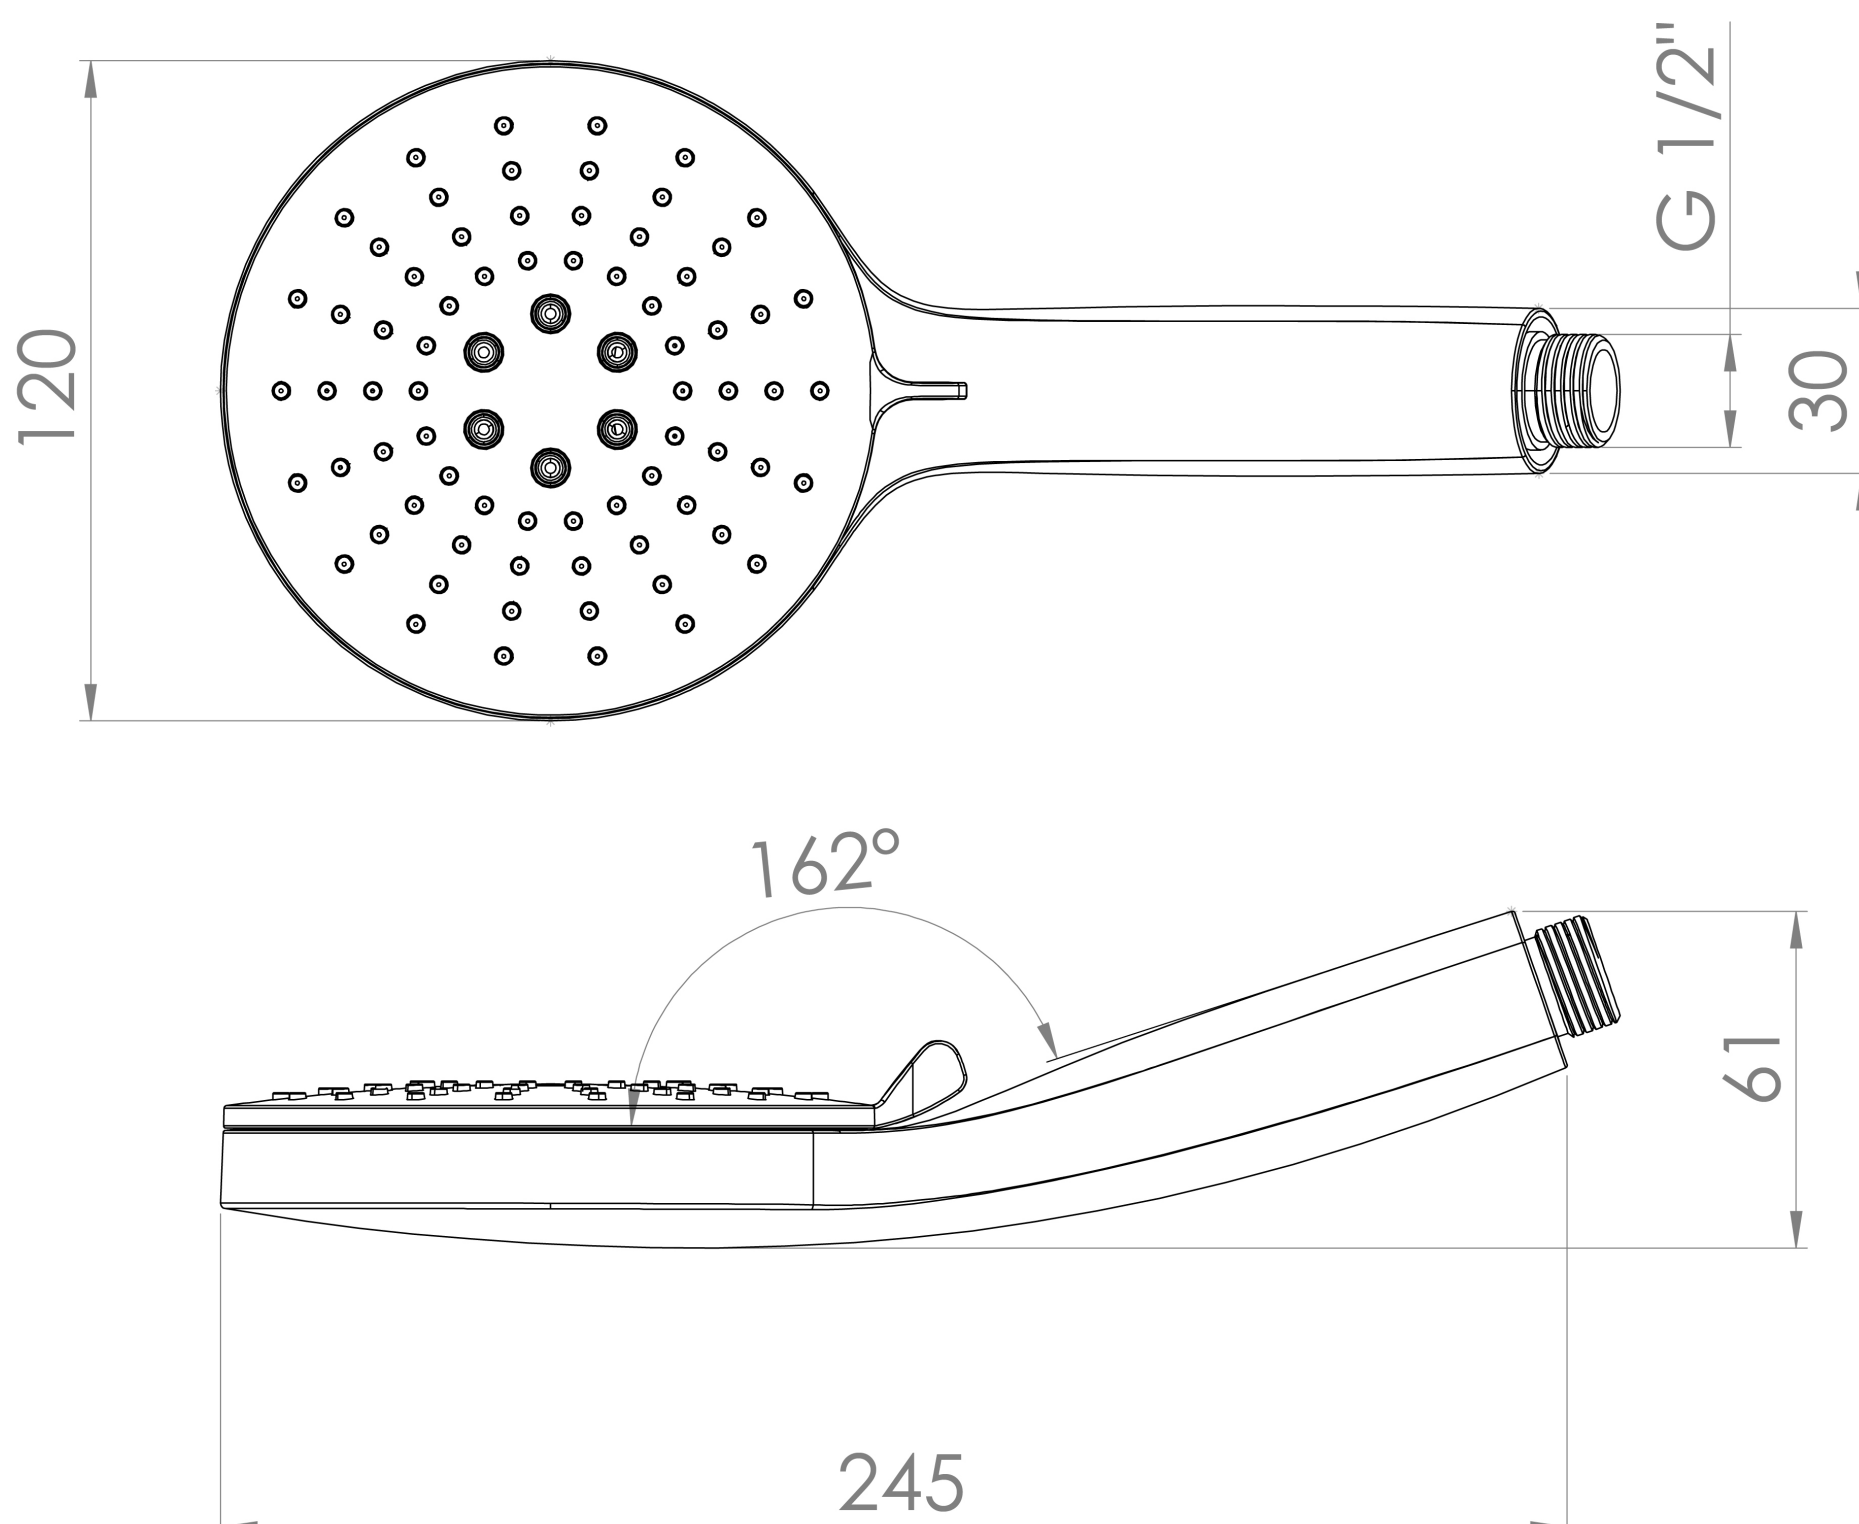

COS 3 FUNCTION SHOWER HANDSET - BRUSHED BRONZE

PRODUCT INFORMATION

Finish:	Brushed Bronze
Material	ABS Plastic
Guarantee	5 years

Product Code: CO3SH.BR

DESCRIPTION

The COS collection was designed to create brassware that was both modern and classic to suit any style of bathroom.

This COS handset has 3 functions so you can adjust the type of spray you want for your shower when you slide the lever around. The 3 functions are a precise spray with only the inner nozzles, a softer rainfall spray with just the outer nozzles, and the third is a combination of the two.

Pair it with our COS outlet elbow & holder in addition to a shower head, or on its own with a slider shower rail to make a standalone shower.

TECHNICAL DRAWING