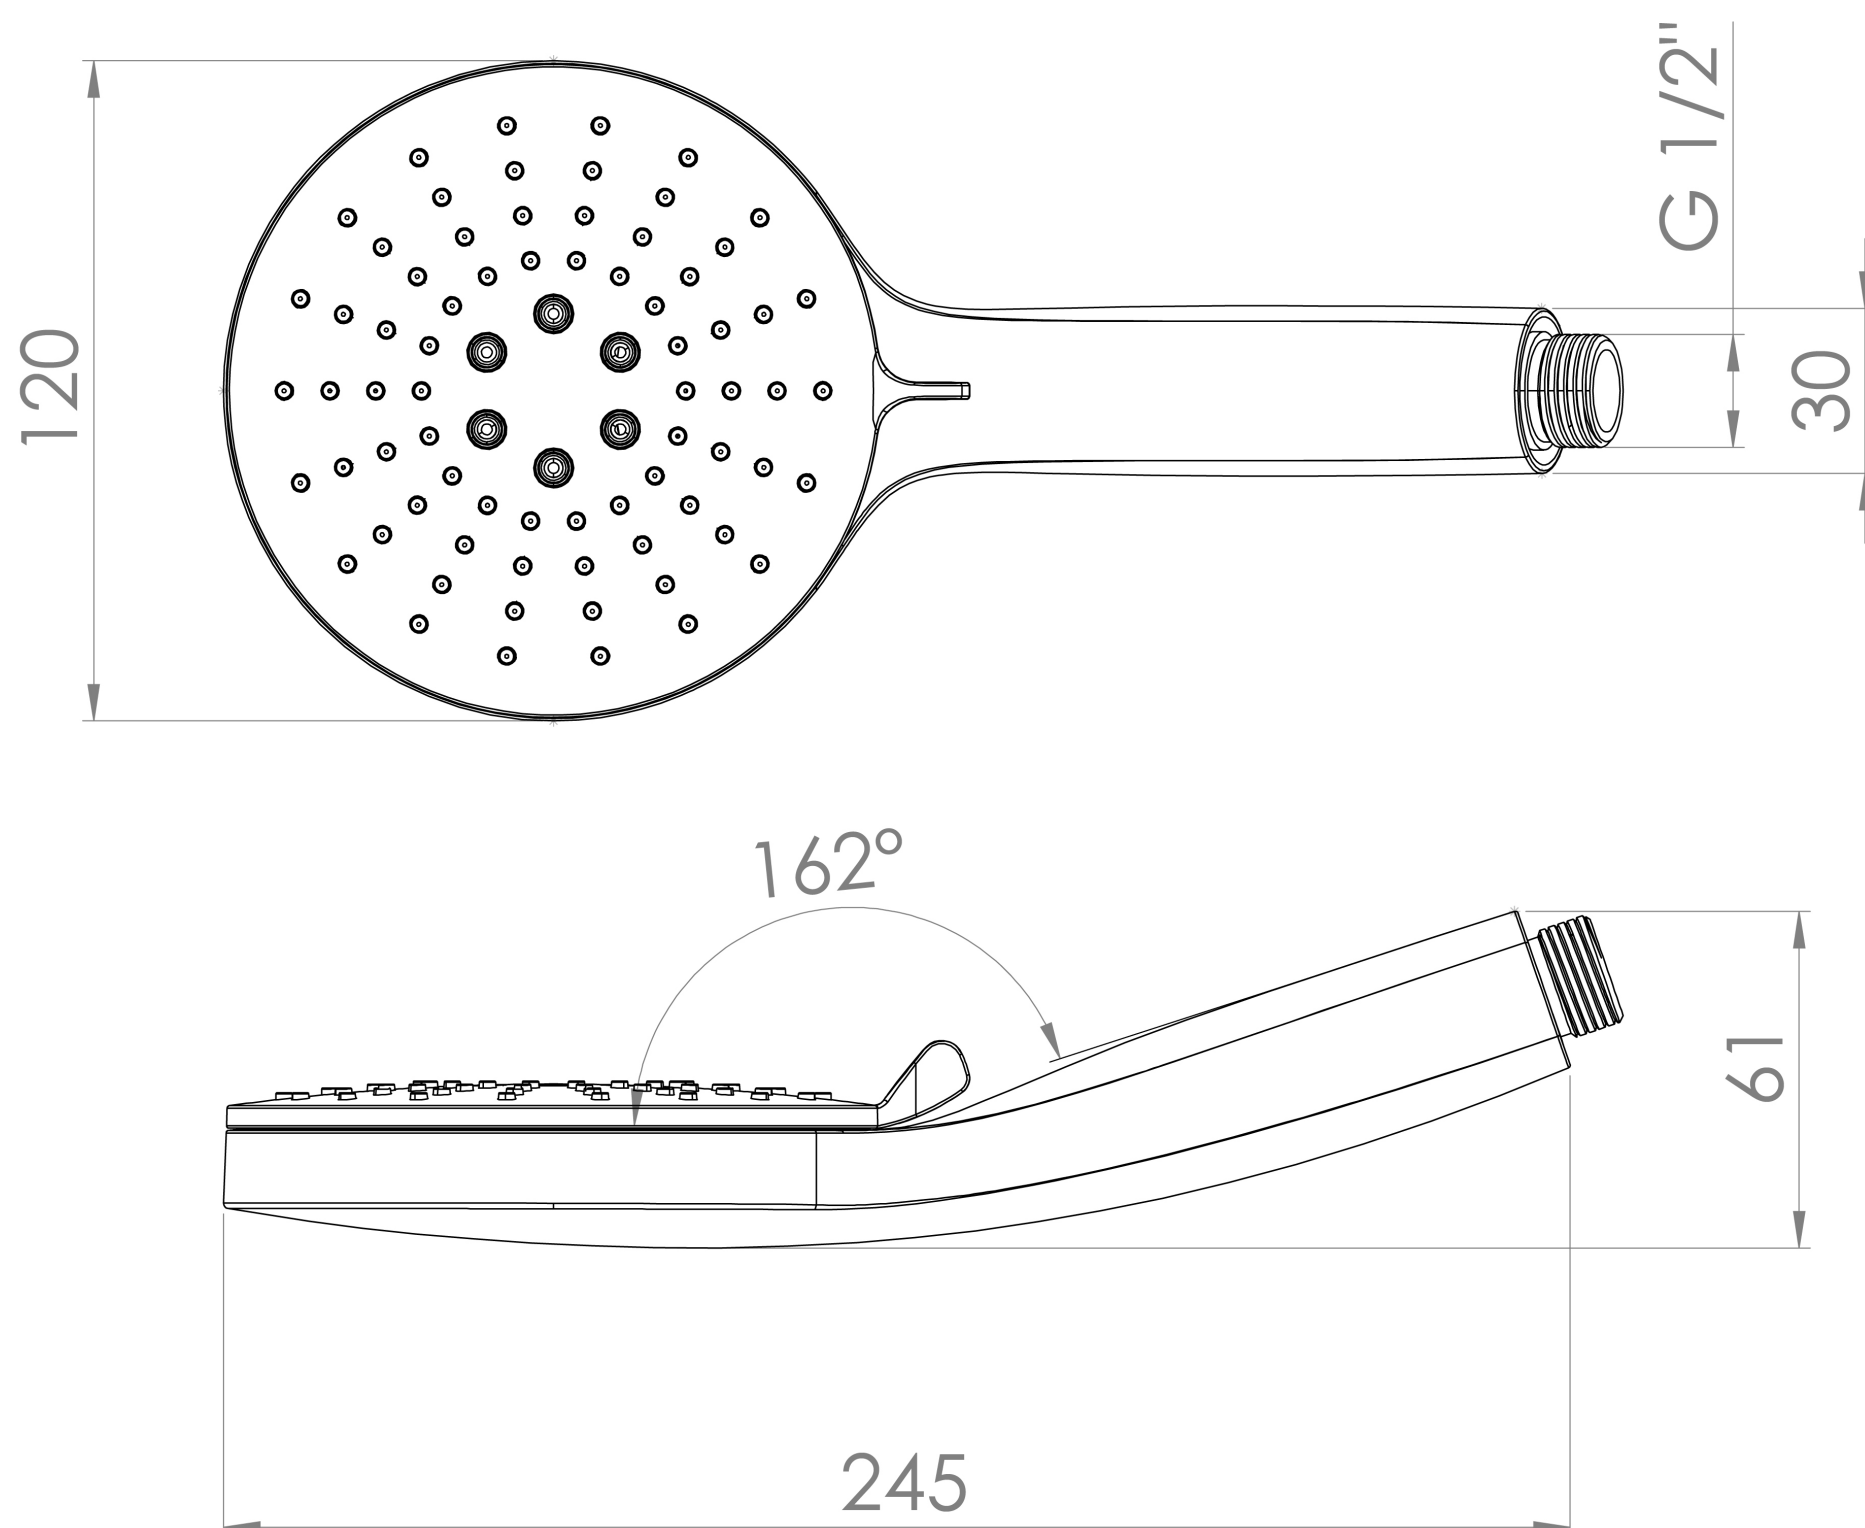

COS 3 FUNCTION SHOWER HANDSET - BRUSHED BRONZE

PRODUCT INFORMATION

Finish:	Brushed Bronze
Material	ABS Plastic
Guarantee	5 years

Product Code: CO3SH.BR

DESCRIPTION

The COS collection was designed to create brassware that was both modern and classic to suit any style of bathroom.

This COS handset has 3 functions so you can adjust the type of spray you want for your shower when you slide the lever around. The 3 functions are a precise spray with only the inner nozzles, a softer rainfall spray with just the outer nozzles, and the third is a combination of the two.

Pair it with our COS outlet elbow & holder in addition to a shower head, or on its own with a slider shower rail to make a standalone shower.

TECHNICAL DRAWING