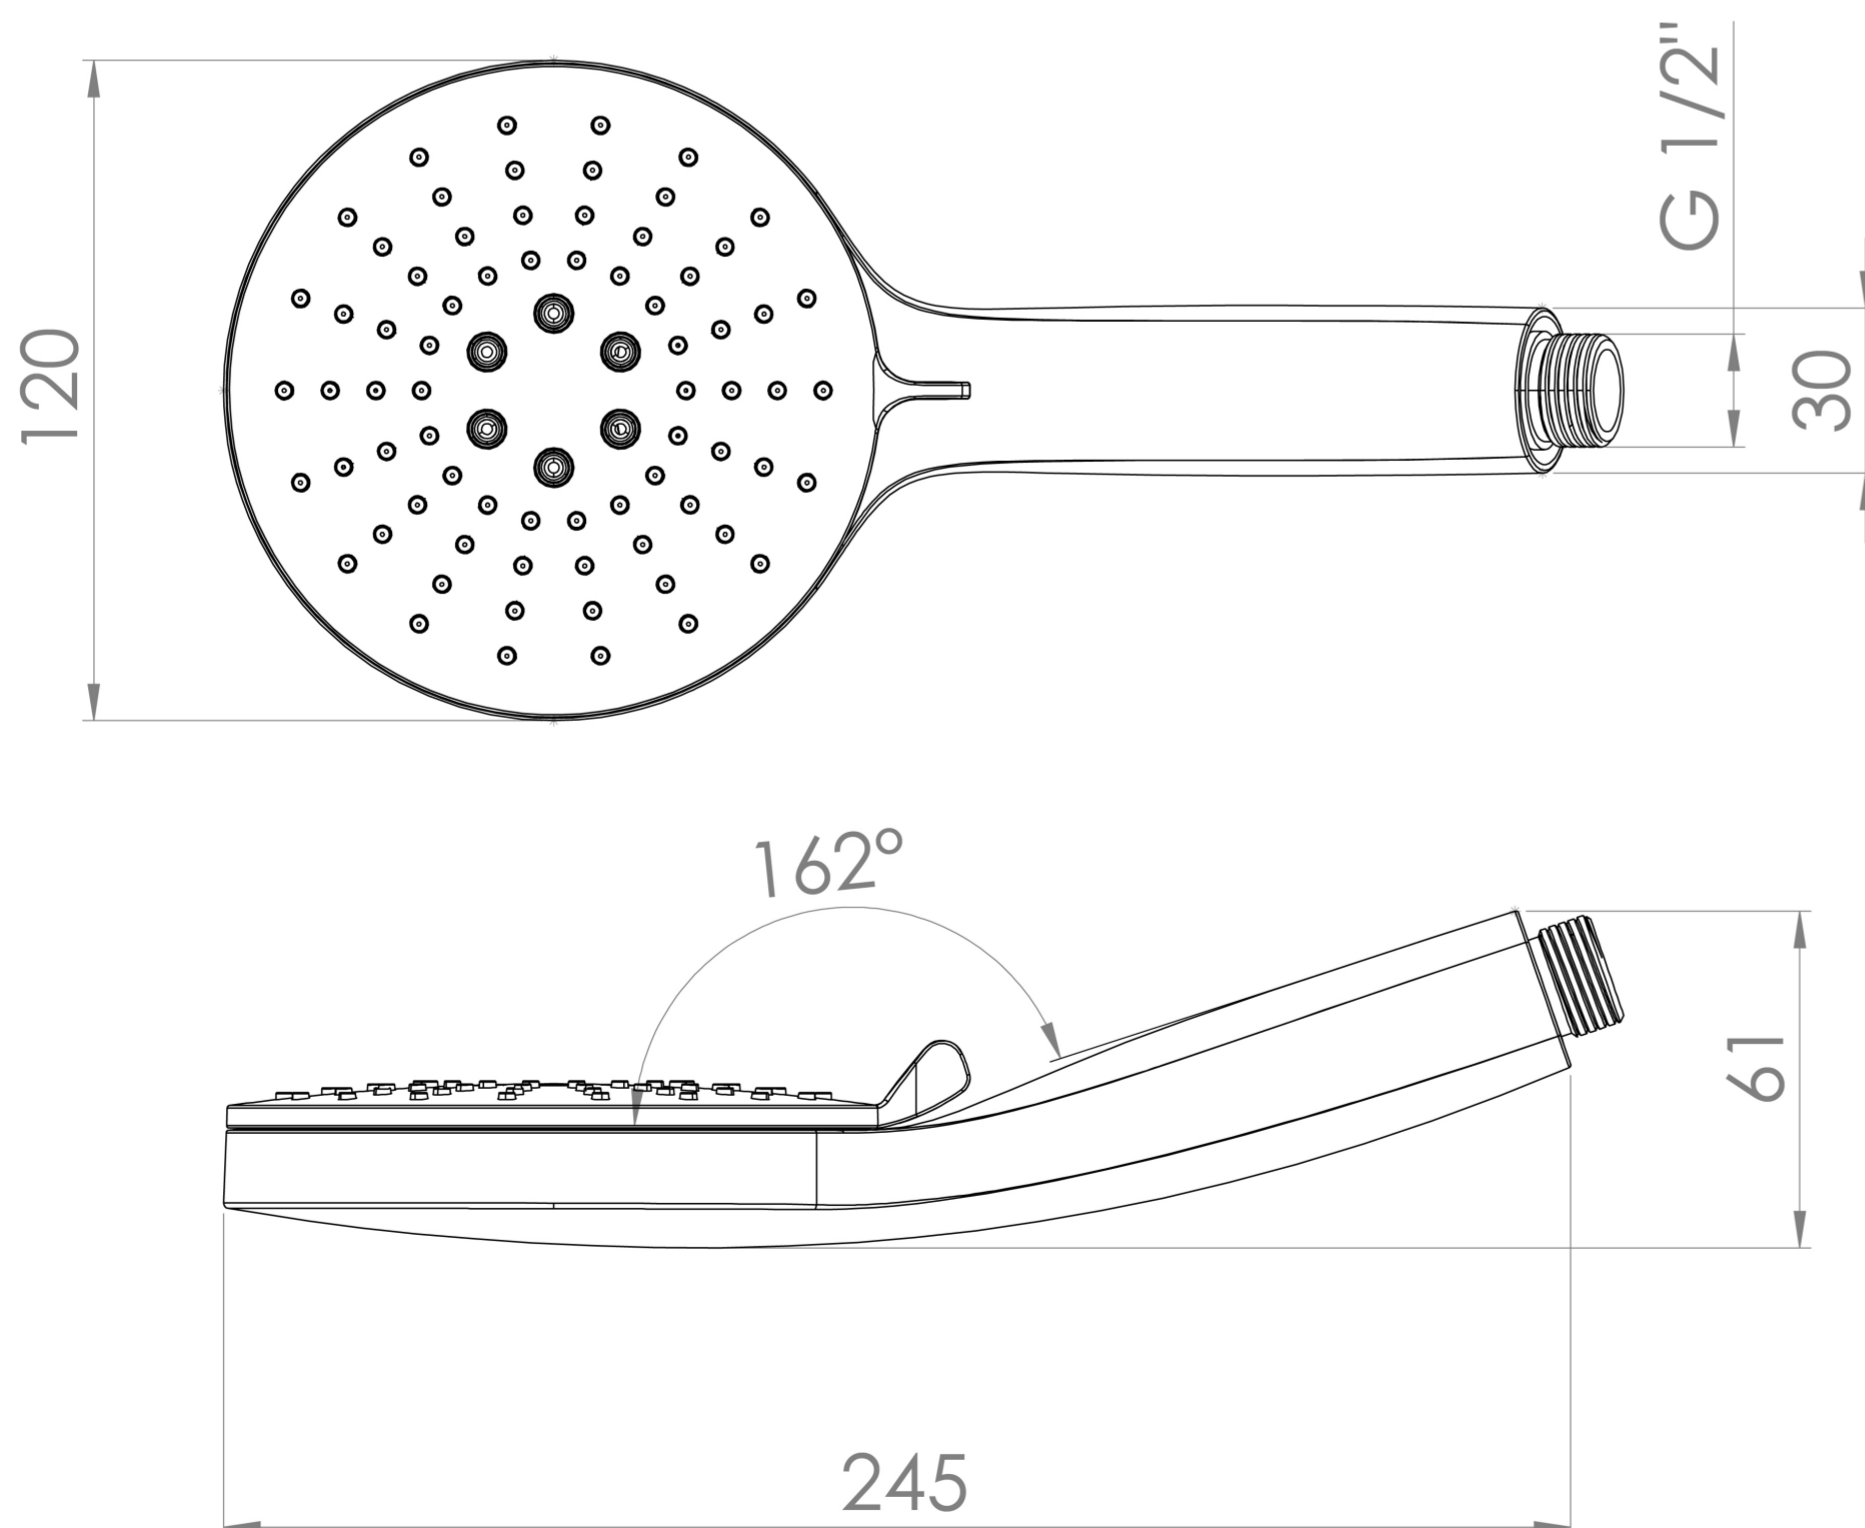

COS 3 FUNCTION SHOWER HANDSET - BRUSHED BRONZE

PRODUCT INFORMATION

Finish:	Brushed Bronze
Material	ABS Plastic
Guarantee	5 years

Product Code: CO3SH.BR

DESCRIPTION

The COS collection was designed to create brassware that was both modern and classic to suit any style of bathroom.

This COS handset has 3 functions so you can adjust the type of spray you want for your shower when you slide the lever around. The 3 functions are a precise spray with only the inner nozzles, a softer rainfall spray with just the outer nozzles, and the third is a combination of the two.

Pair it with our COS outlet elbow & holder in addition to a shower head, or on its own with a slider shower rail to make a standalone shower.

TECHNICAL DRAWING

Saneux reserves the right to alter the specifications and product range without prior notice. Dimensions are given as a guide only. Dimensions should not be used for surrounding furniture, fixtures and fittings until the product is on site.

<https://saneux.com/products/cos-3-function-shower-handset-brushed-bronze>