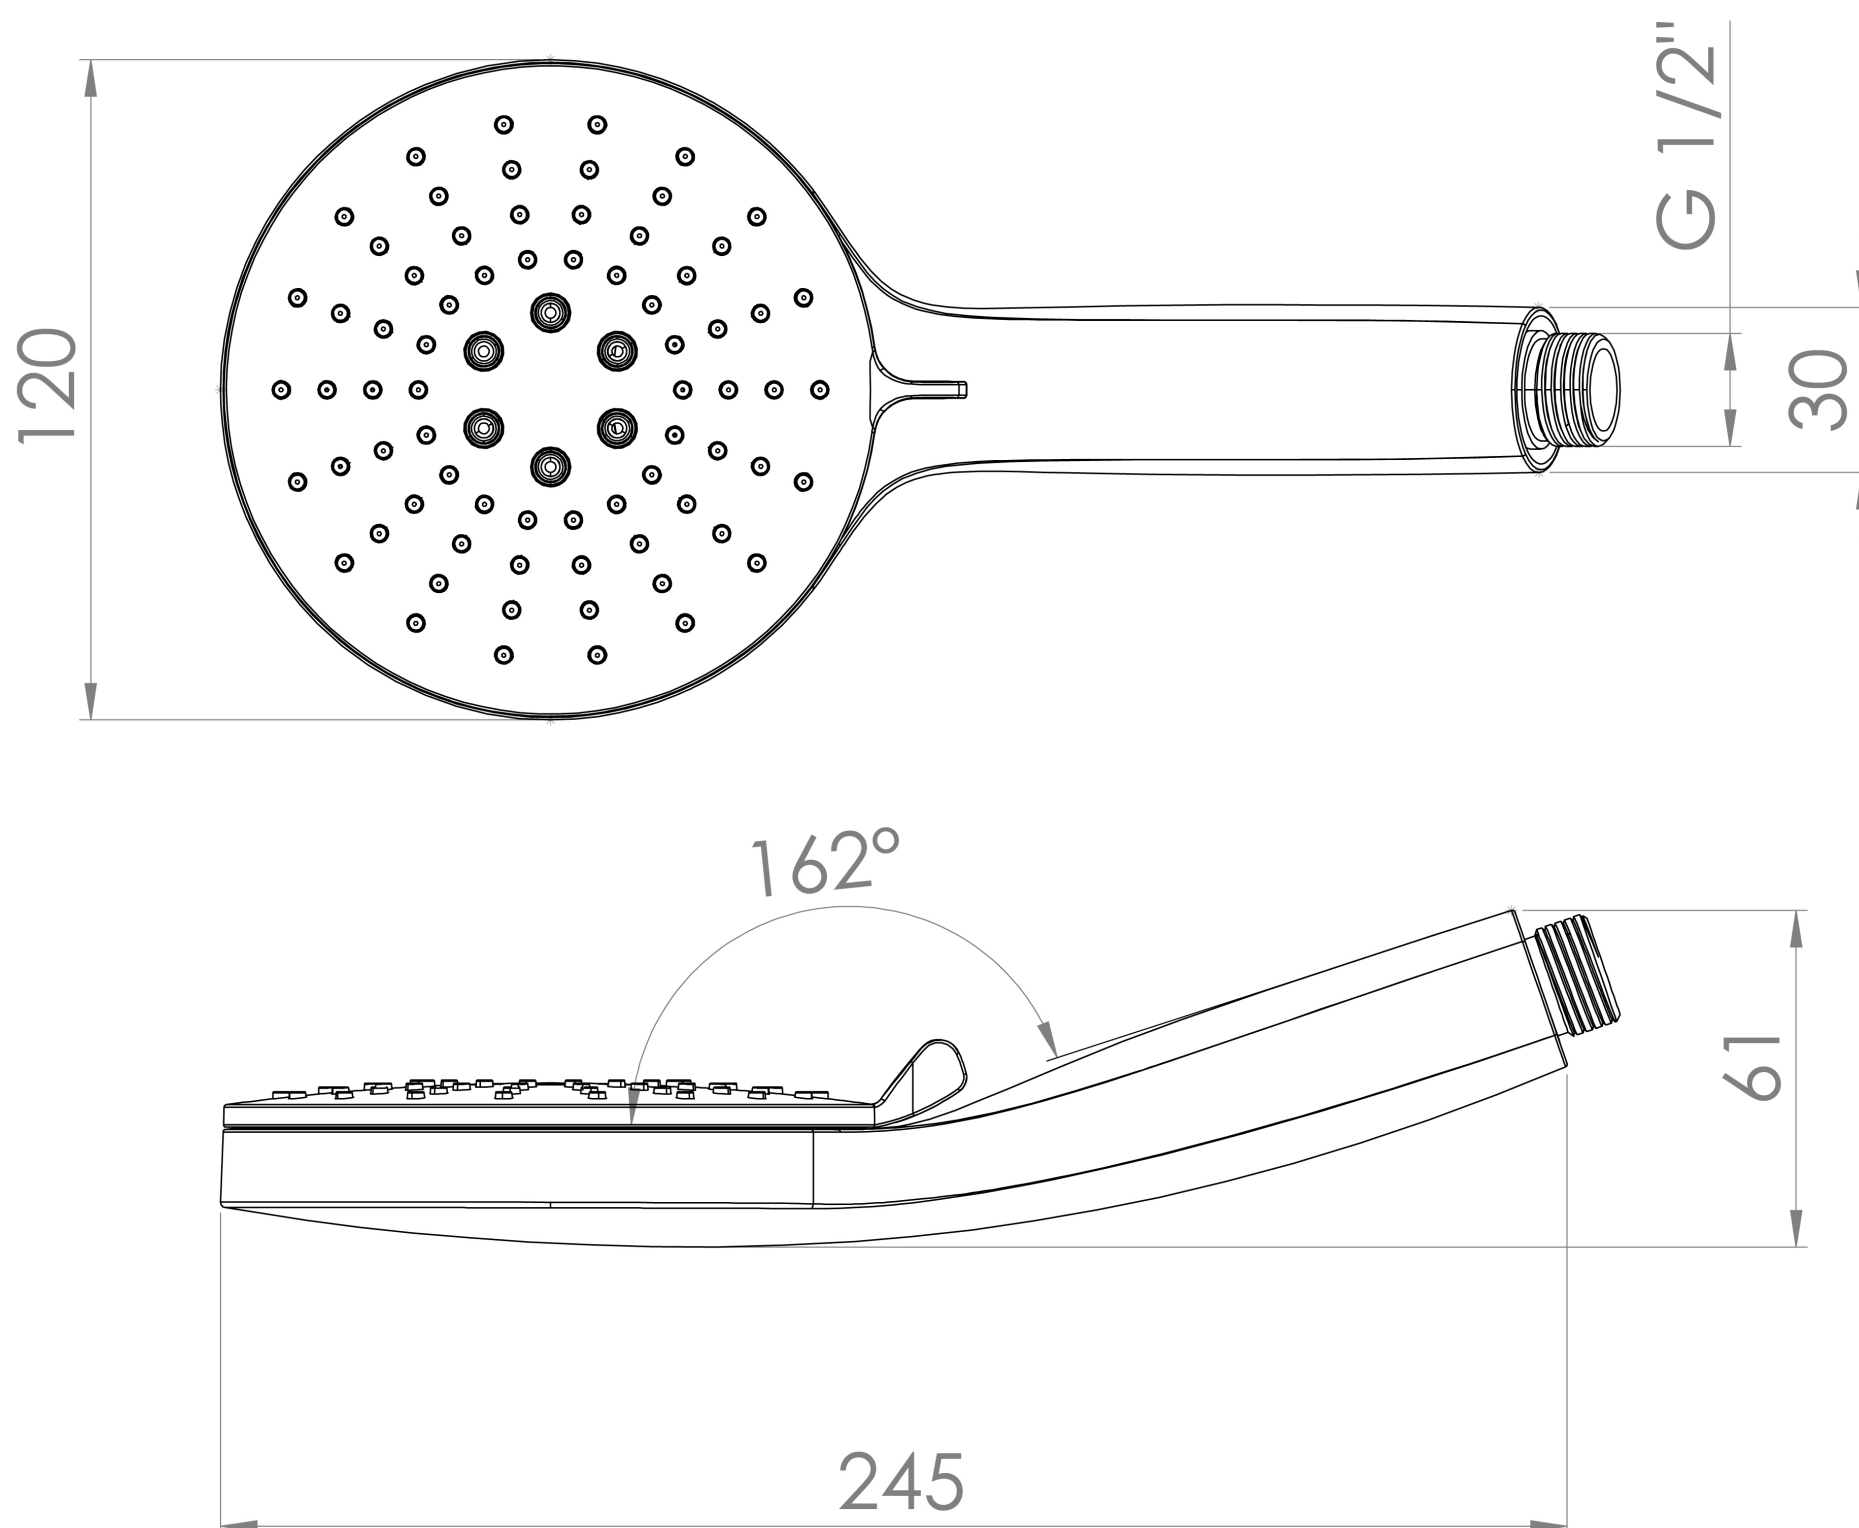

COS 3 FUNCTION SHOWER HANDSET - SATIN BLACK

PRODUCT INFORMATION

Finish:	Satin Black
Material	ABS Plastic
Guarantee	5 years

Product Code: CO3SH.SB

DESCRIPTION

The COS collection was designed to create brassware that was both modern and classic to suit any style of bathroom.

This COS handset has 3 functions so you can adjust the type of spray you want for your shower when you slide the lever around. The 3 functions are a precise spray with only the inner nozzles, a softer rainfall spray with just the outer nozzles, and the third is a combination of the two.

Pair it with our COS outlet elbow & holder in addition to a shower head, or on its own with a slider shower rail to make a standalone shower.

TECHNICAL DRAWING

Saneux reserves the right to alter the specifications and product range without prior notice. Dimensions are given as a guide only. Dimensions should not be used for surrounding furniture, fixtures and fittings until the product is on site.

<https://saneux.com/products/cos-3-function-shower-handset-satin-black>