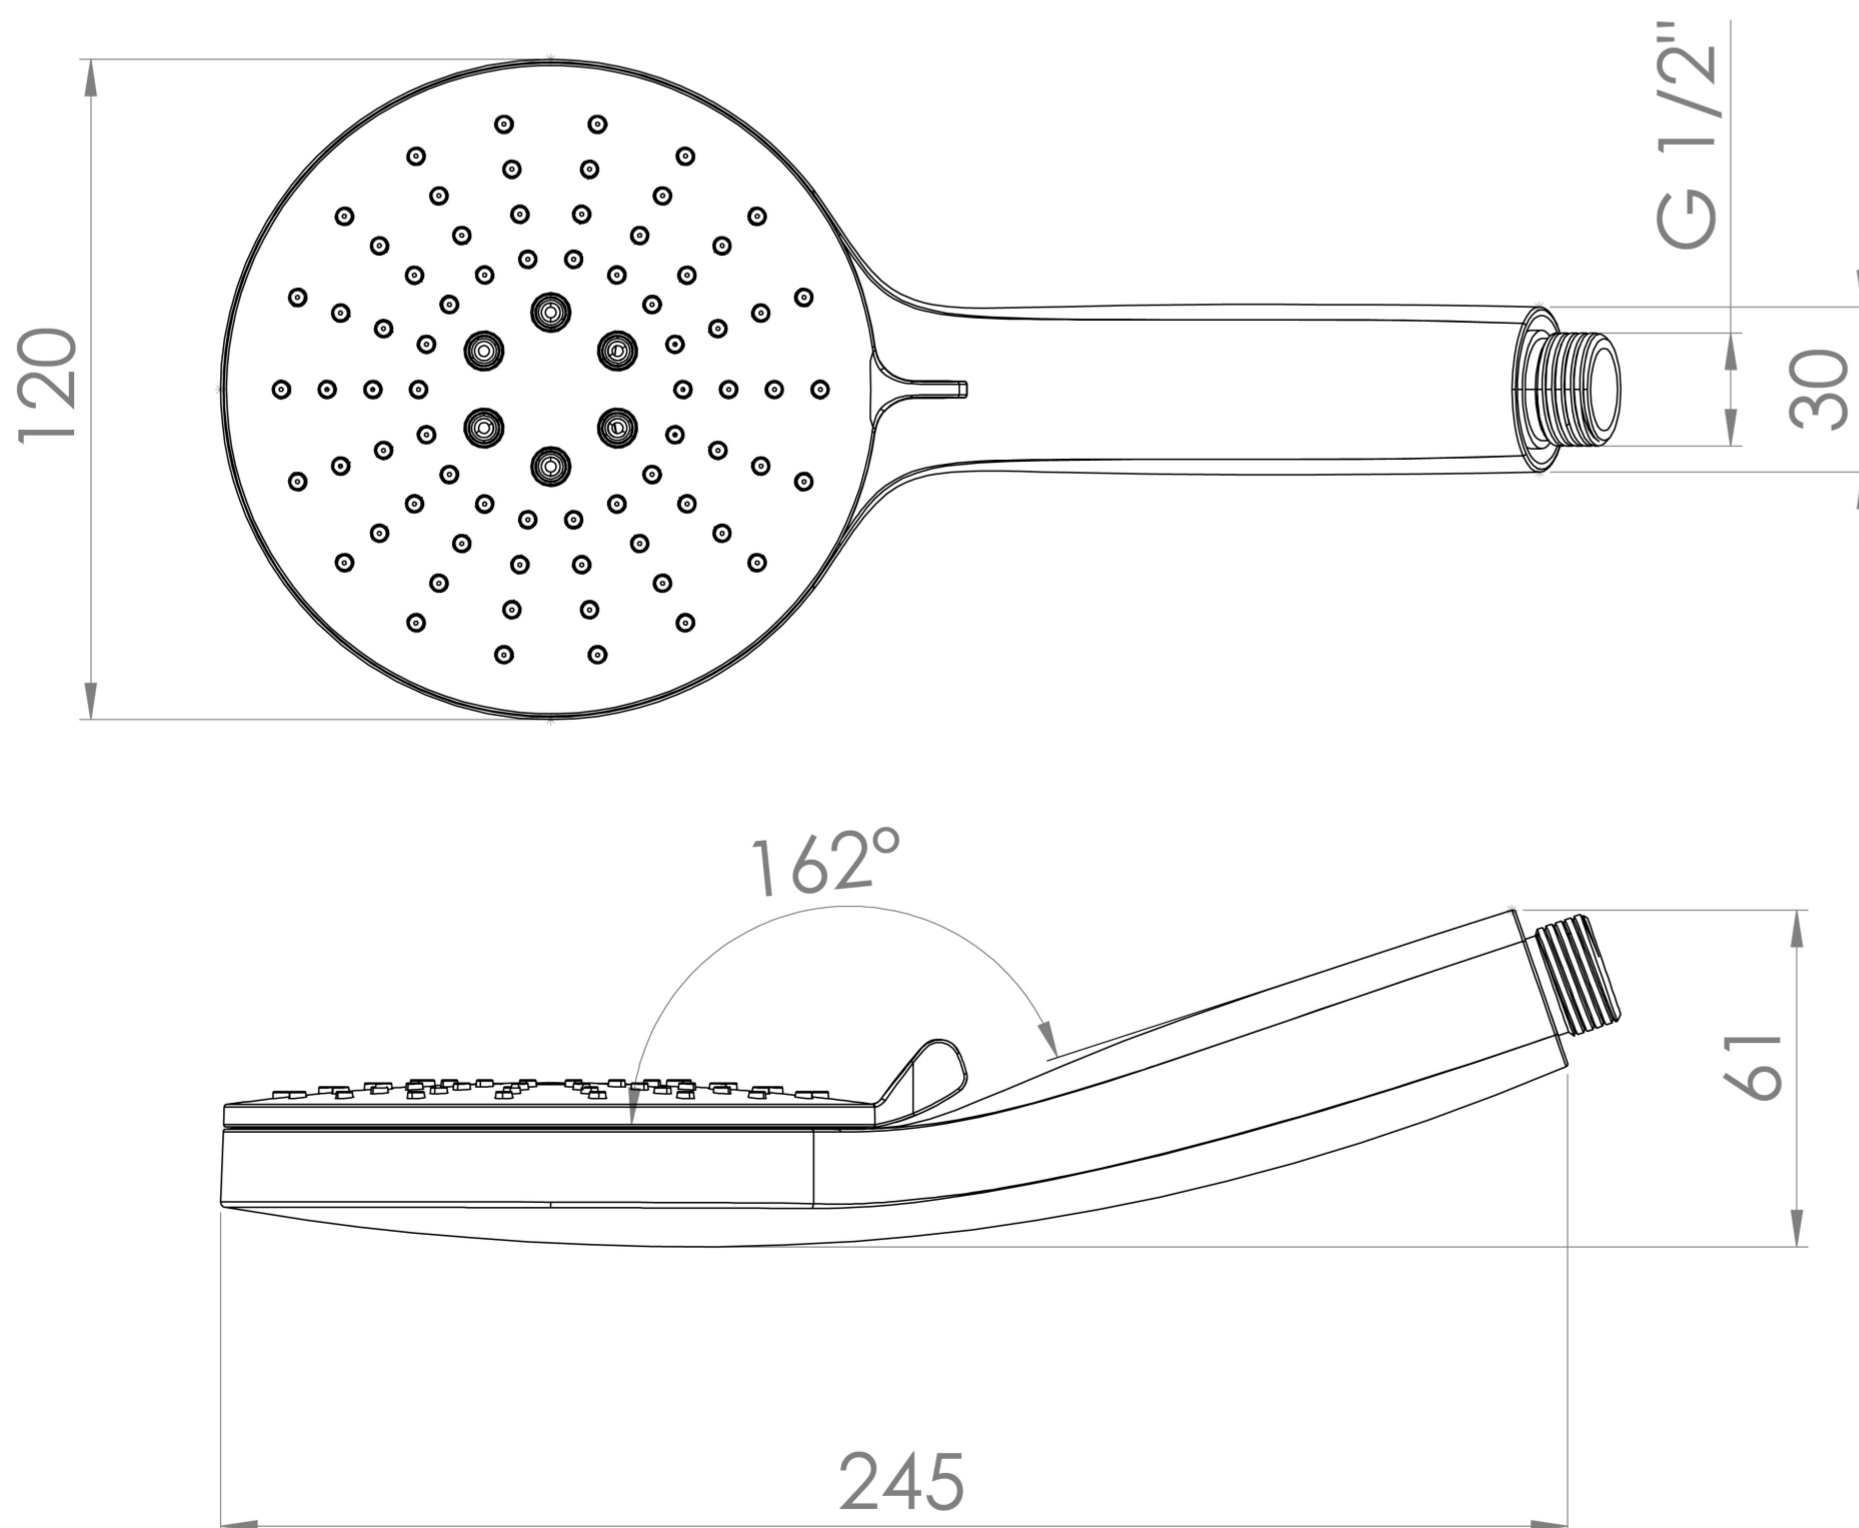

COS 3 FUNCTION SHOWER HANDSET - SATIN BLACK

PRODUCT INFORMATION

Finish:	Satin Black
Material	ABS Plastic
Guarantee	5 years

Product Code: CO3SH.SB

DESCRIPTION

The COS collection was designed to create brassware that was both modern and classic to suit any style of bathroom.

This COS handset has 3 functions so you can adjust the type of spray you want for your shower when you slide the lever around. The 3 functions are a precise spray with only the inner nozzles, a softer rainfall spray with just the outer nozzles, and the third is a combination of the two.

Pair it with our COS outlet elbow & holder in addition to a shower head, or on its own with a slider shower rail to make a standalone shower.

TECHNICAL DRAWING