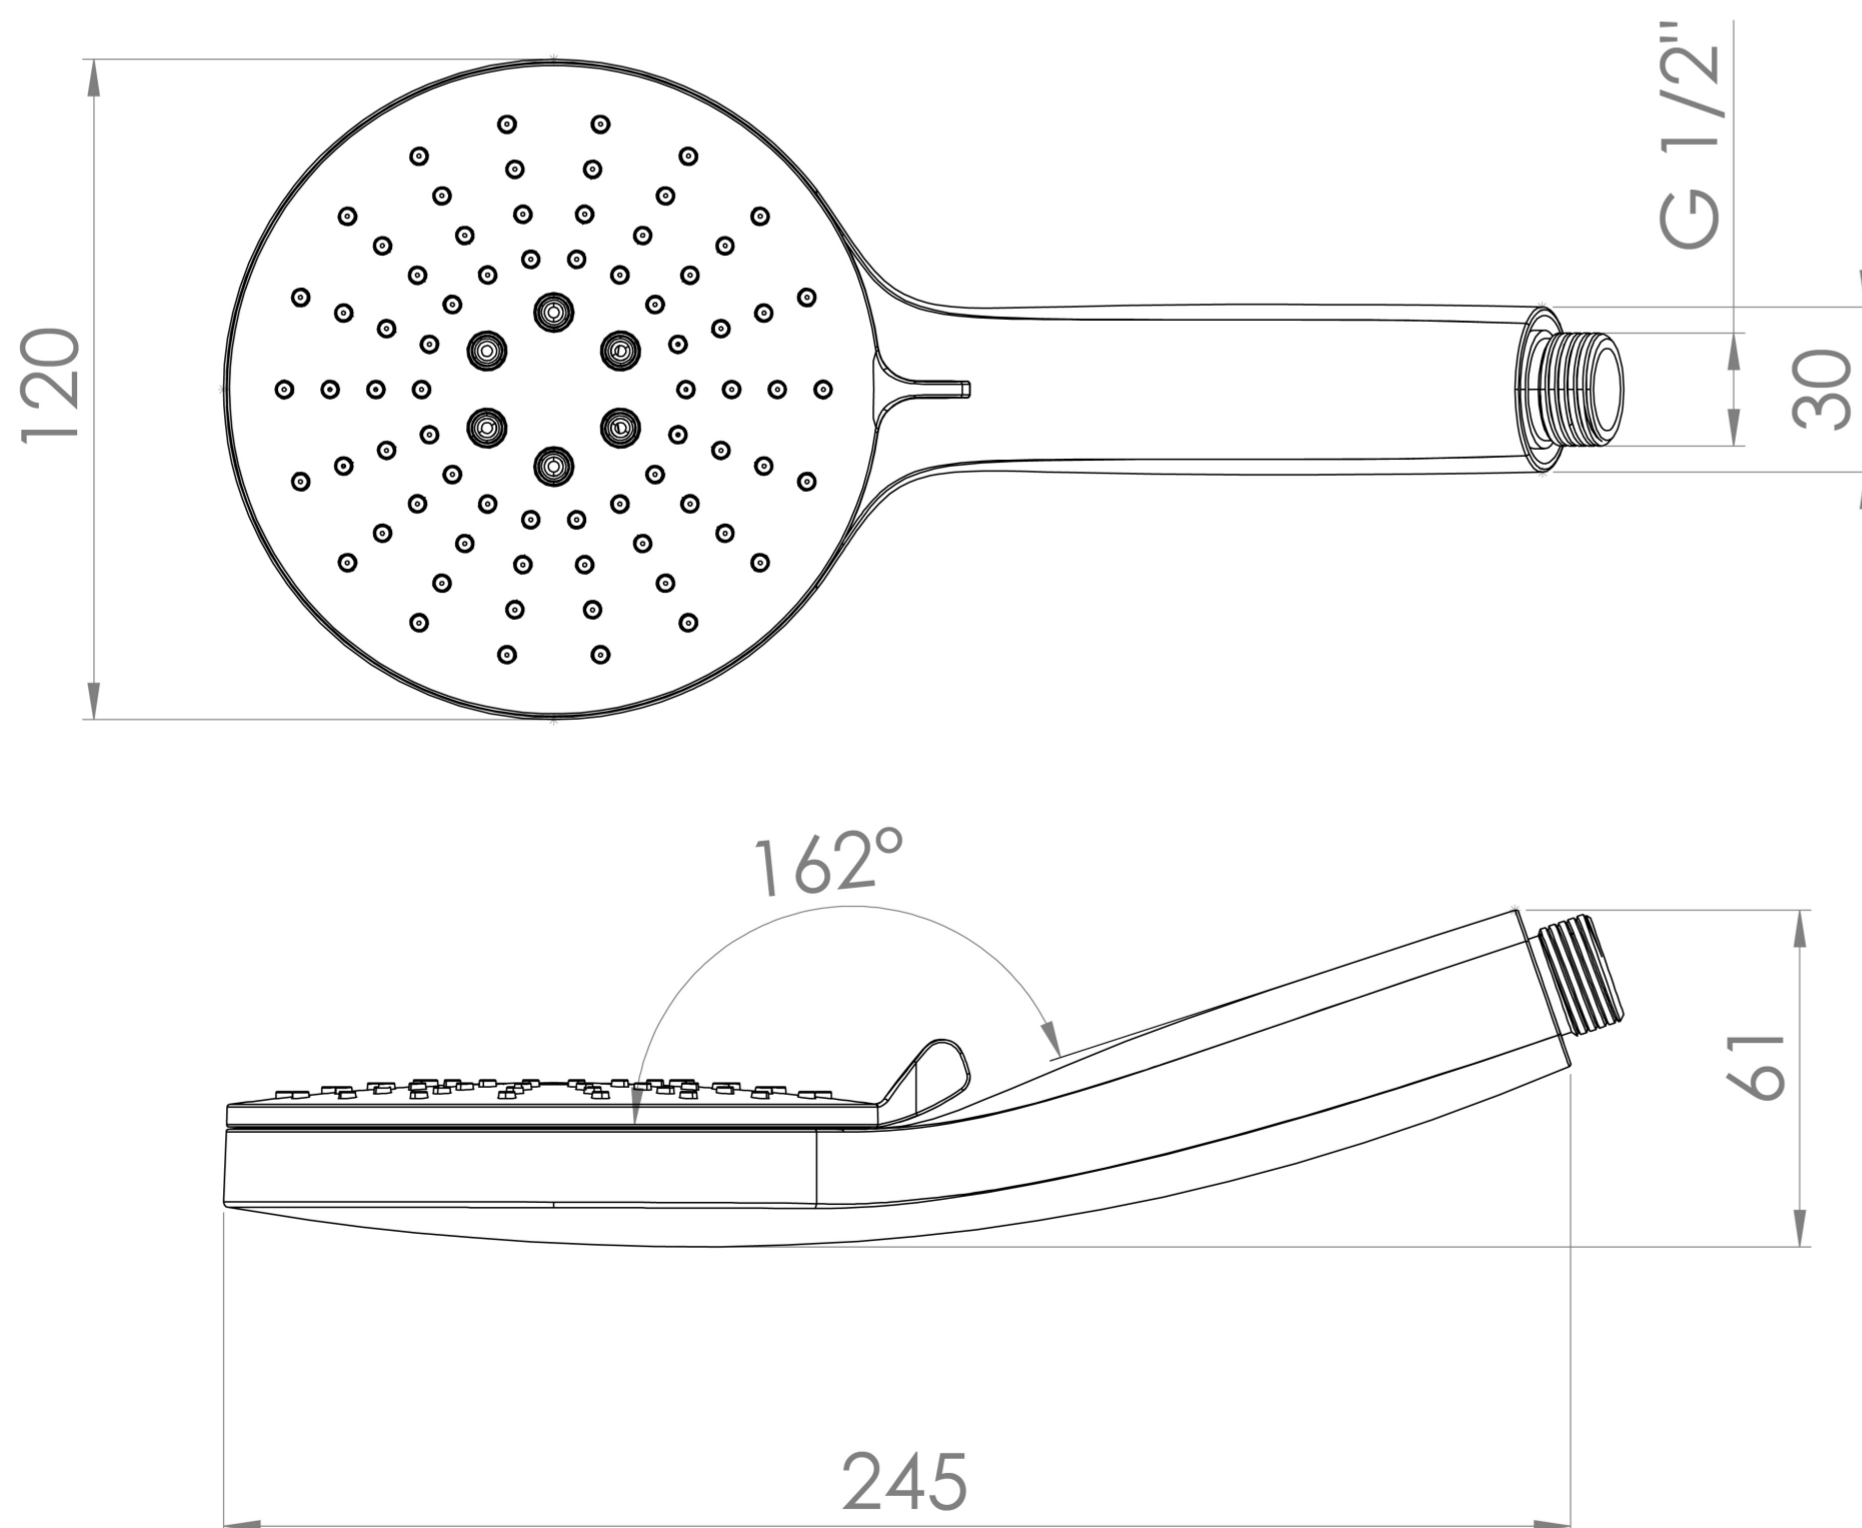

COS 3 FUNCTION SHOWER HANDSET - SATIN BLACK

PRODUCT INFORMATION

Finish:	Satin Black
Material	ABS Plastic
Guarantee	5 years

Product Code: CO3SH.SB

DESCRIPTION

The COS collection was designed to create brassware that was both modern and classic to suit any style of bathroom.

This COS handset has 3 functions so you can adjust the type of spray you want for your shower when you slide the lever around. The 3 functions are a precise spray with only the inner nozzles, a softer rainfall spray with just the outer nozzles, and the third is a combination of the two.

Pair it with our COS outlet elbow & holder in addition to a shower head, or on its own with a slider shower rail to make a standalone shower.

TECHNICAL DRAWING

Saneux reserves the right to alter the specifications and product range without prior notice. Dimensions are given as a guide only. Dimensions should not be used for surrounding furniture, fixtures and fittings until the product is on site.

<https://saneux.com/products/cos-3-function-shower-handset-satin-black>