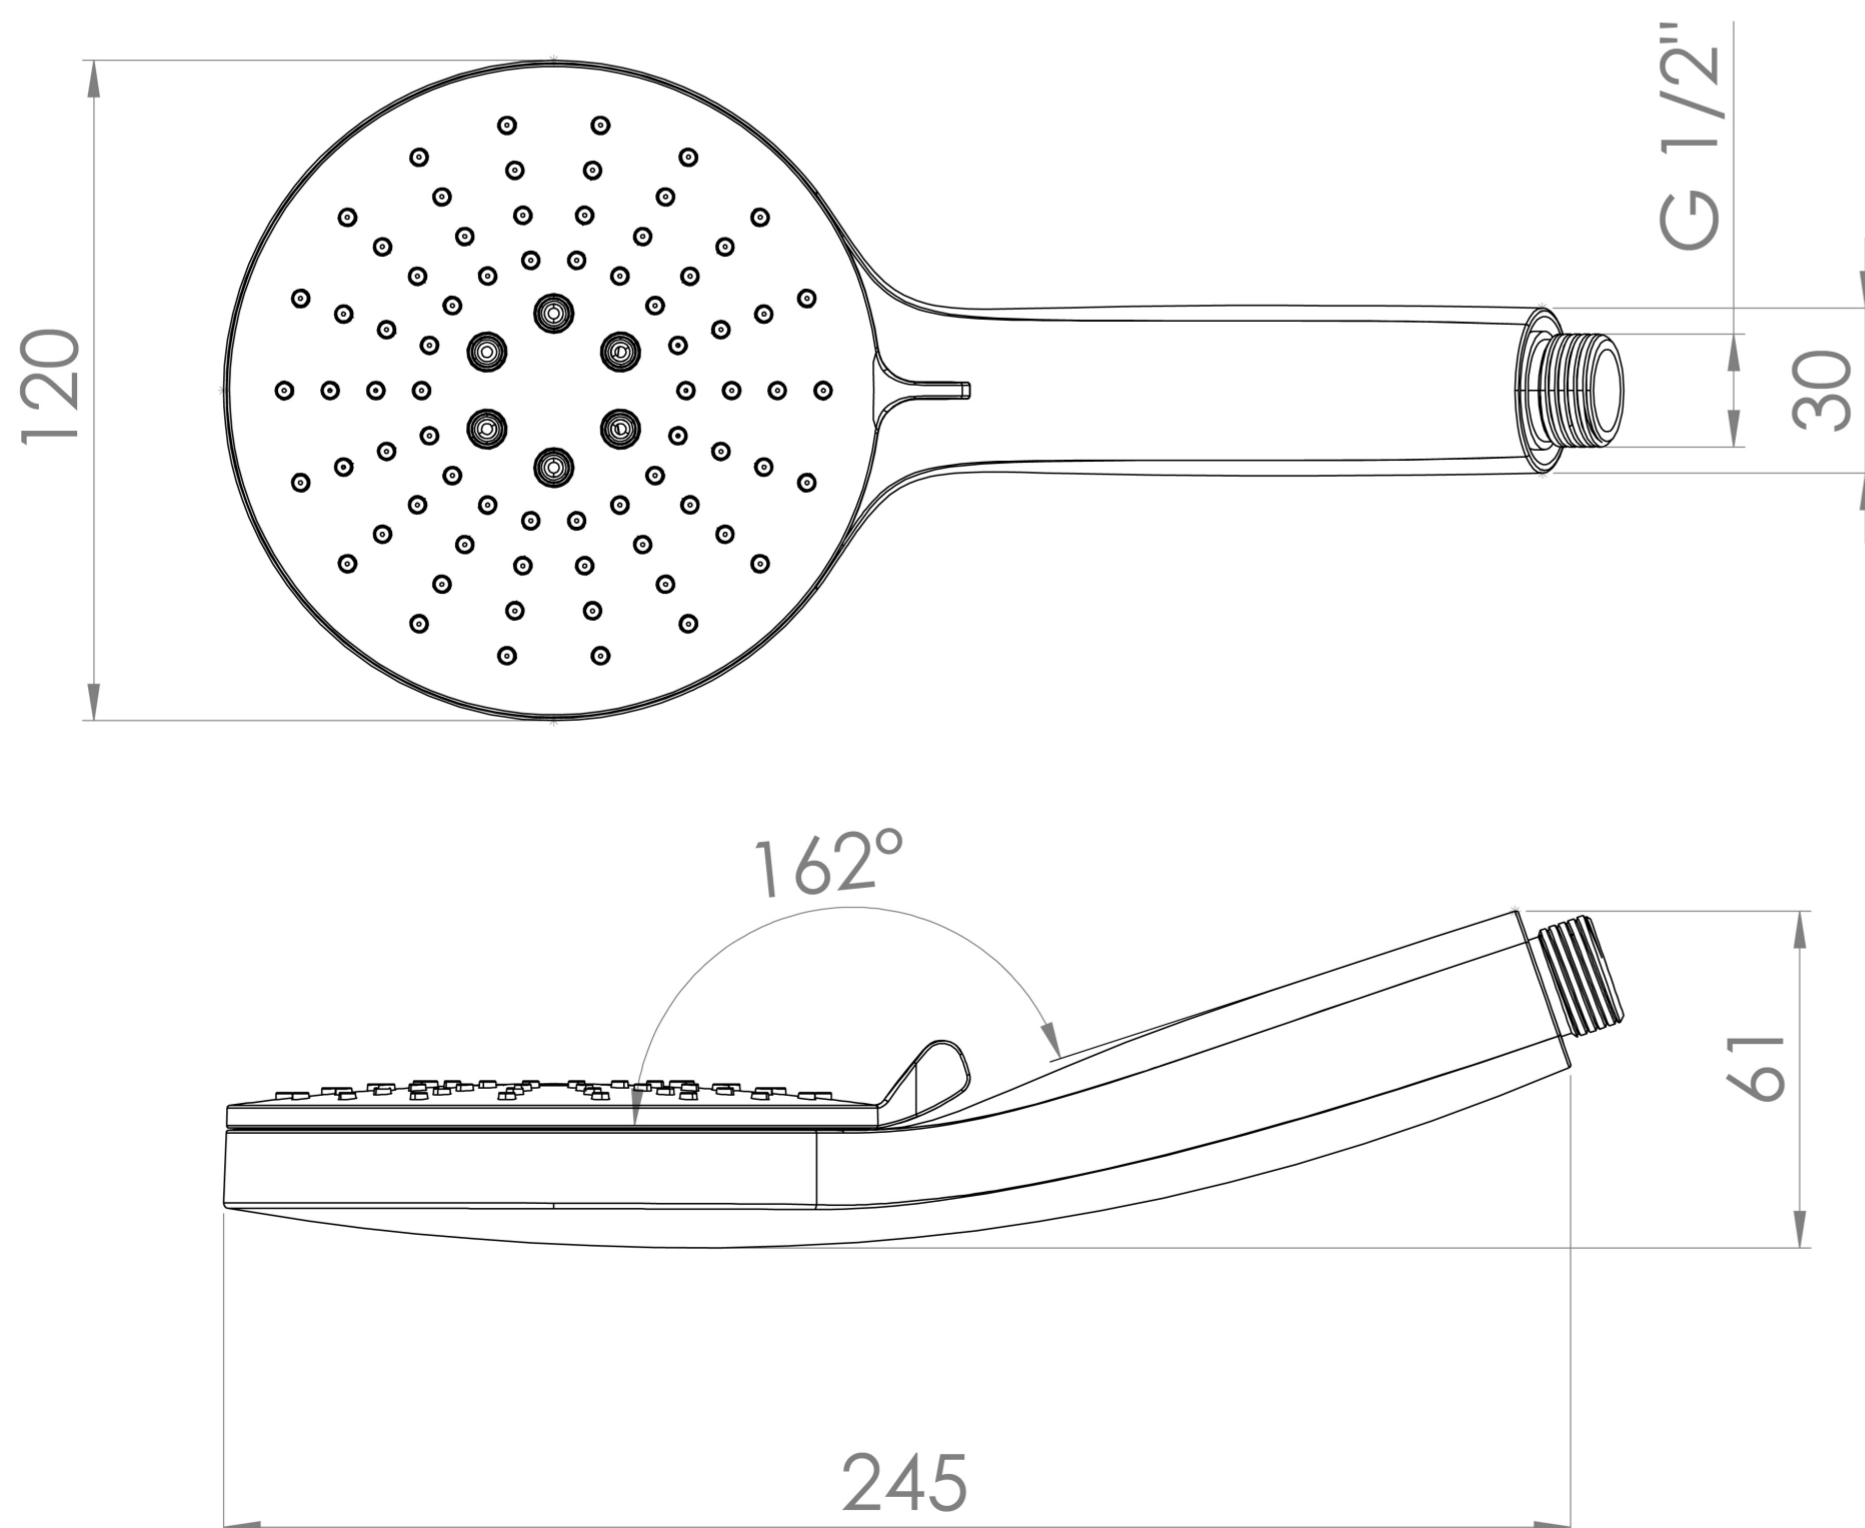

COS 3 FUNCTION SHOWER HANDSET - BRUSHED NICKEL

PRODUCT INFORMATION

Finish:	Brushed Nickel
Material	ABS Plastic
Weight	0.3kg
Guarantee	5 years

Product Code: CO3SH.BN

DESCRIPTION

The COS collection was designed to create brassware that was both modern and classic to suit any style of bathroom.

This COS handset has 3 functions so you can adjust the type of spray you want for your shower when you slide the lever around. The 3 functions are a precise spray with only the inner nozzles, a softer rainfall spray with just the outer nozzles, and the third is a combination of the two.

Pair it with our COS outlet elbow & holder in addition to a shower head, or on its own with a slider shower rail to make a standalone shower.

TECHNICAL DRAWING

Saneux reserves the right to alter the specifications and product range without prior notice. Dimensions are given as a guide only. Dimensions should not be used for surrounding furniture, fixtures and fittings until the product is on site.

<https://saneux.com/products/cos-3-function-shower-handset-brushed-nickel>