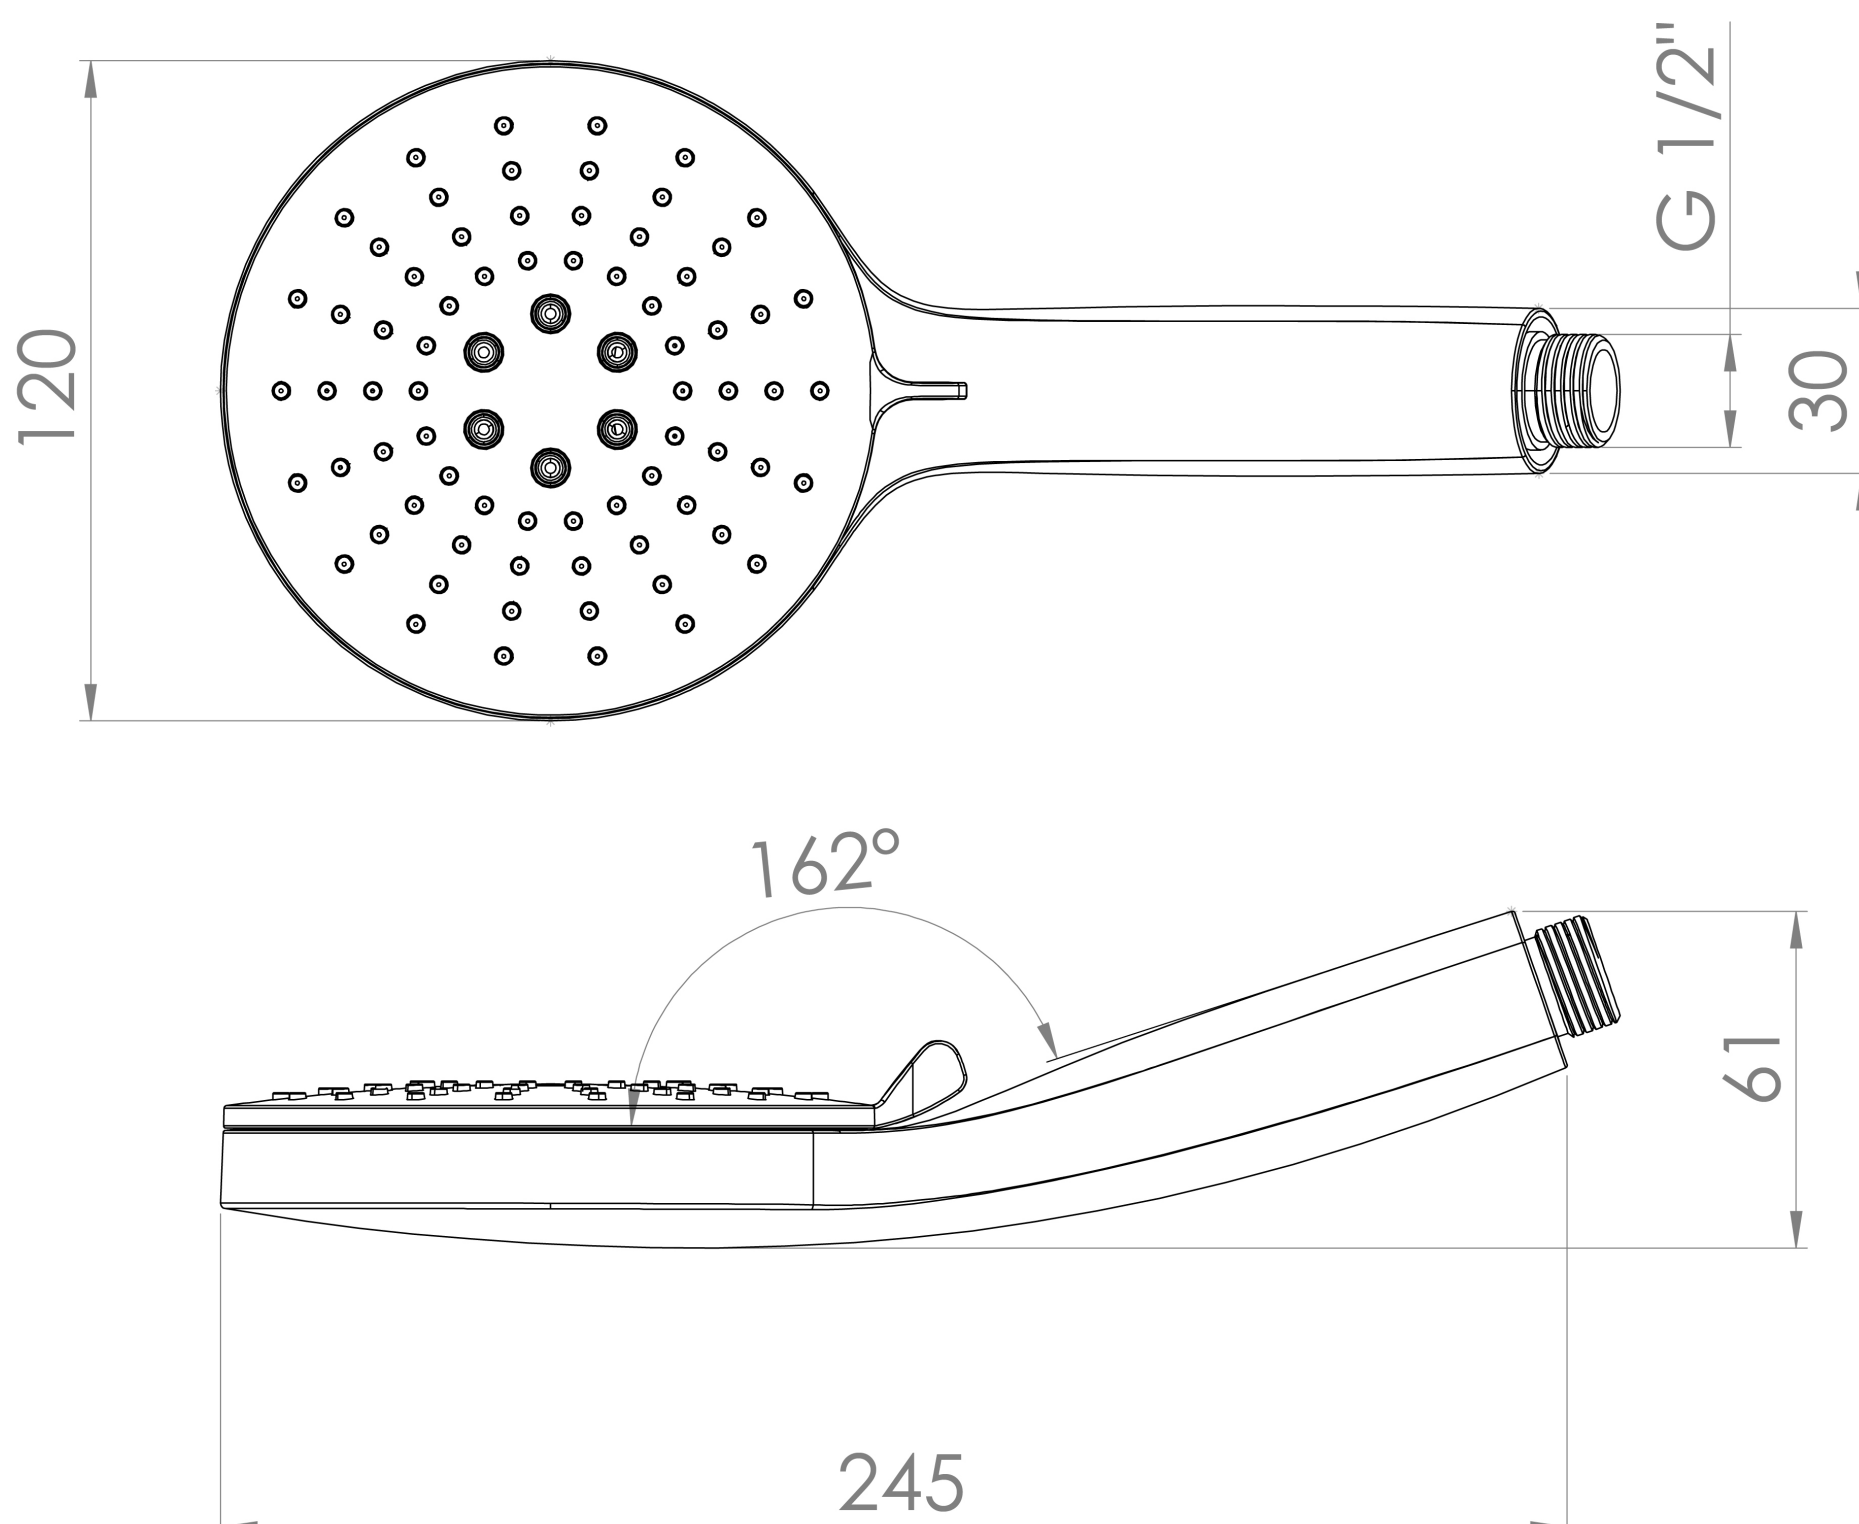

COS 3 FUNCTION SHOWER HANDSET - BRUSHED NICKEL

PRODUCT INFORMATION

Finish:	Brushed Nickel
Material	ABS Plastic
Weight	0.3kg
Guarantee	5 years

Product Code: CO3SH.BN

DESCRIPTION

The COS collection was designed to create brassware that was both modern and classic to suit any style of bathroom.

This COS handset has 3 functions so you can adjust the type of spray you want for your shower when you slide the lever around. The 3 functions are a precise spray with only the inner nozzles, a softer rainfall spray with just the outer nozzles, and the third is a combination of the two.

Pair it with our COS outlet elbow & holder in addition to a shower head, or on its own with a slider shower rail to make a standalone shower.

TECHNICAL DRAWING