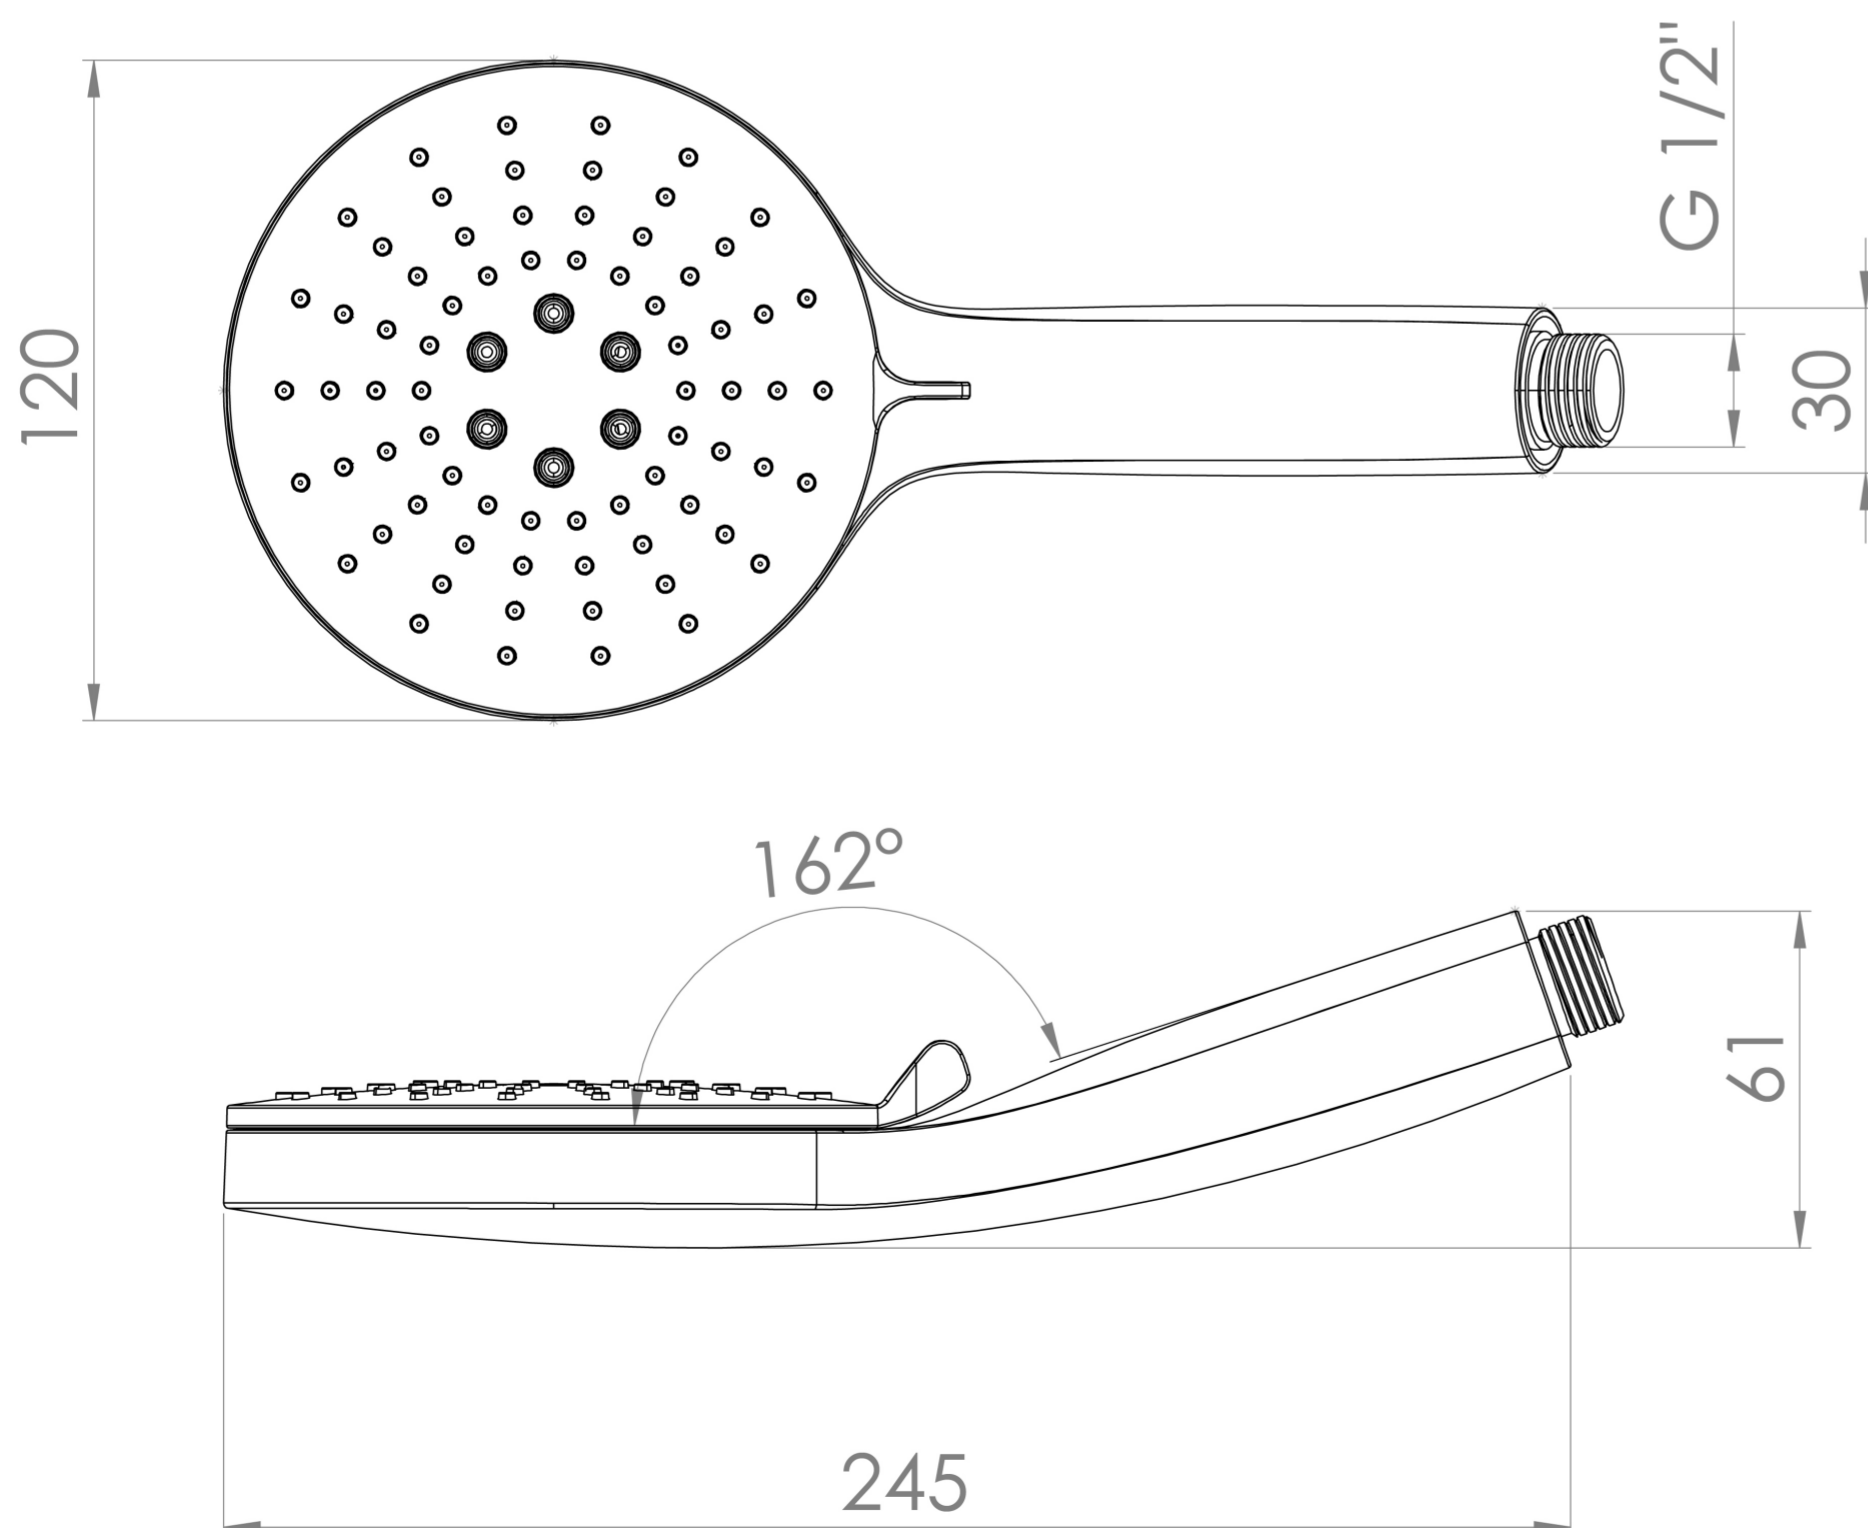

COS 3 FUNCTION SHOWER HANDSET - BRUSHED NICKEL

PRODUCT INFORMATION

Finish:	Brushed Nickel
Material	ABS Plastic
Weight	0.3kg
Guarantee	5 years

Product Code: CO3SH.BN

DESCRIPTION

The COS collection was designed to create brassware that was both modern and classic to suit any style of bathroom.

This COS handset has 3 functions so you can adjust the type of spray you want for your shower when you slide the lever around. The 3 functions are a precise spray with only the inner nozzles, a softer rainfall spray with just the outer nozzles, and the third is a combination of the two.

Pair it with our COS outlet elbow & holder in addition to a shower head, or on its own with a slider shower rail to make a standalone shower.

TECHNICAL DRAWING

Saneux reserves the right to alter the specifications and product range without prior notice. Dimensions are given as a guide only. Dimensions should not be used for surrounding furniture, fixtures and fittings until the product is on site.

<https://saneux.com/products/cos-3-function-shower-handset-brushed-nickel>