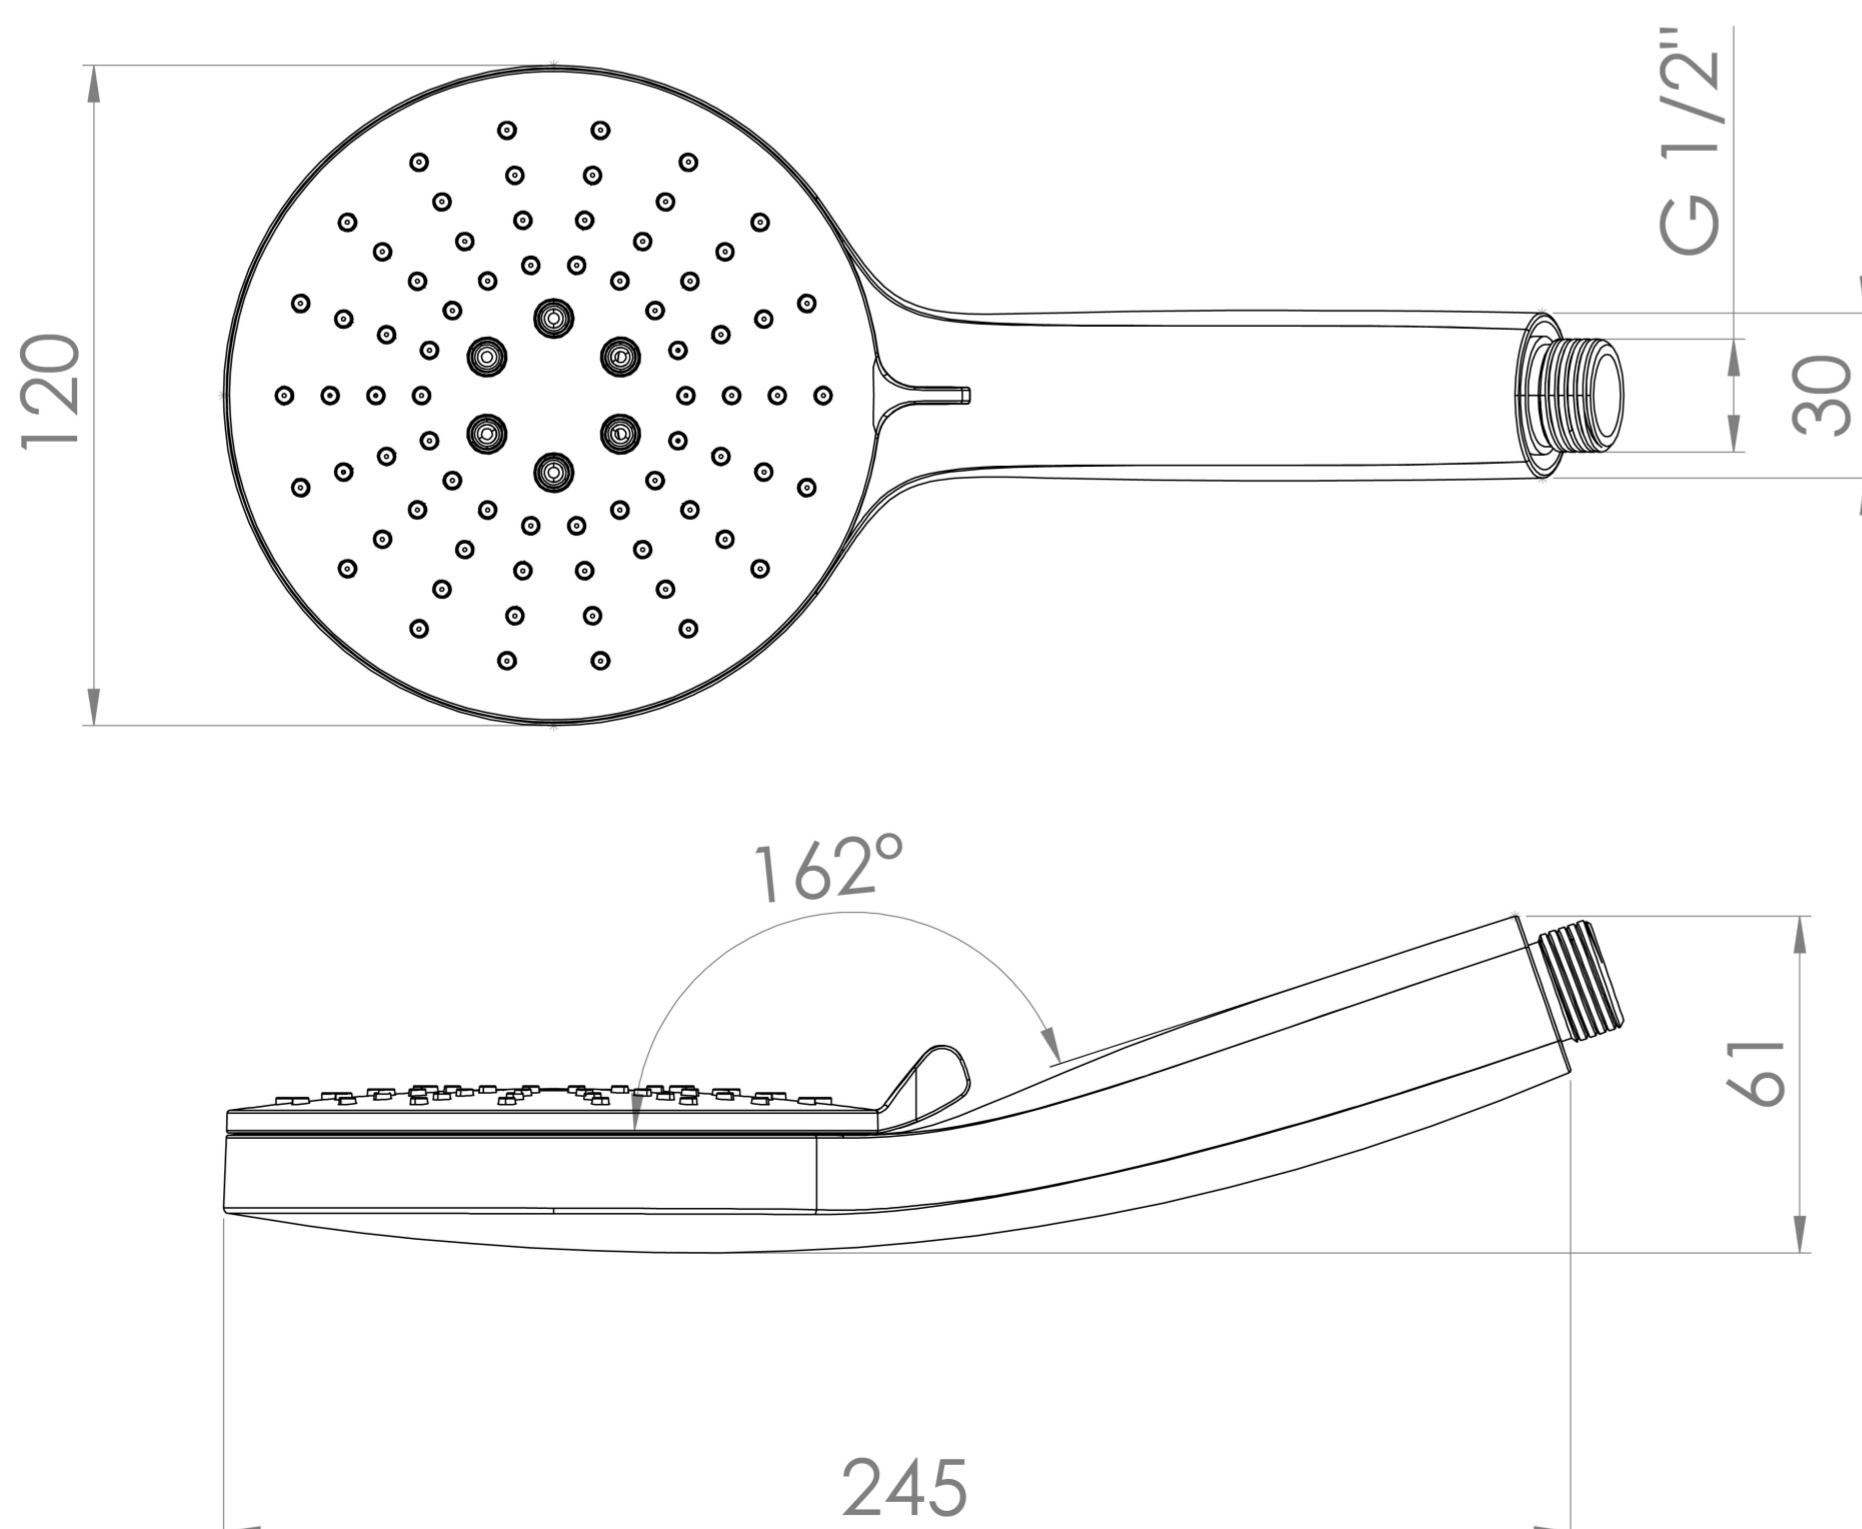

COS 3 FUNCTION SHOWER HANDSET - BRUSHED NICKEL

PRODUCT INFORMATION

Finish:	Brushed Nickel
Material	ABS Plastic
Weight	0.3kg
Guarantee	5 years

Product Code: CO3SH.BN

DESCRIPTION

The COS collection was designed to create brassware that was both modern and classic to suit any style of bathroom.

This COS handset has 3 functions so you can adjust the type of spray you want for your shower when you slide the lever around. The 3 functions are a precise spray with only the inner nozzles, a softer rainfall spray with just the outer nozzles, and the third is a combination of the two.

Pair it with our COS outlet elbow & holder in addition to a shower head, or on its own with a slider shower rail to make a standalone shower.

TECHNICAL DRAWING

Saneux reserves the right to alter the specifications and product range without prior notice. Dimensions are given as a guide only. Dimensions should not be used for surrounding furniture, fixtures and fittings until the product is on site.

<https://saneux.com/products/cos-3-function-shower-handset-brushed-nickel>