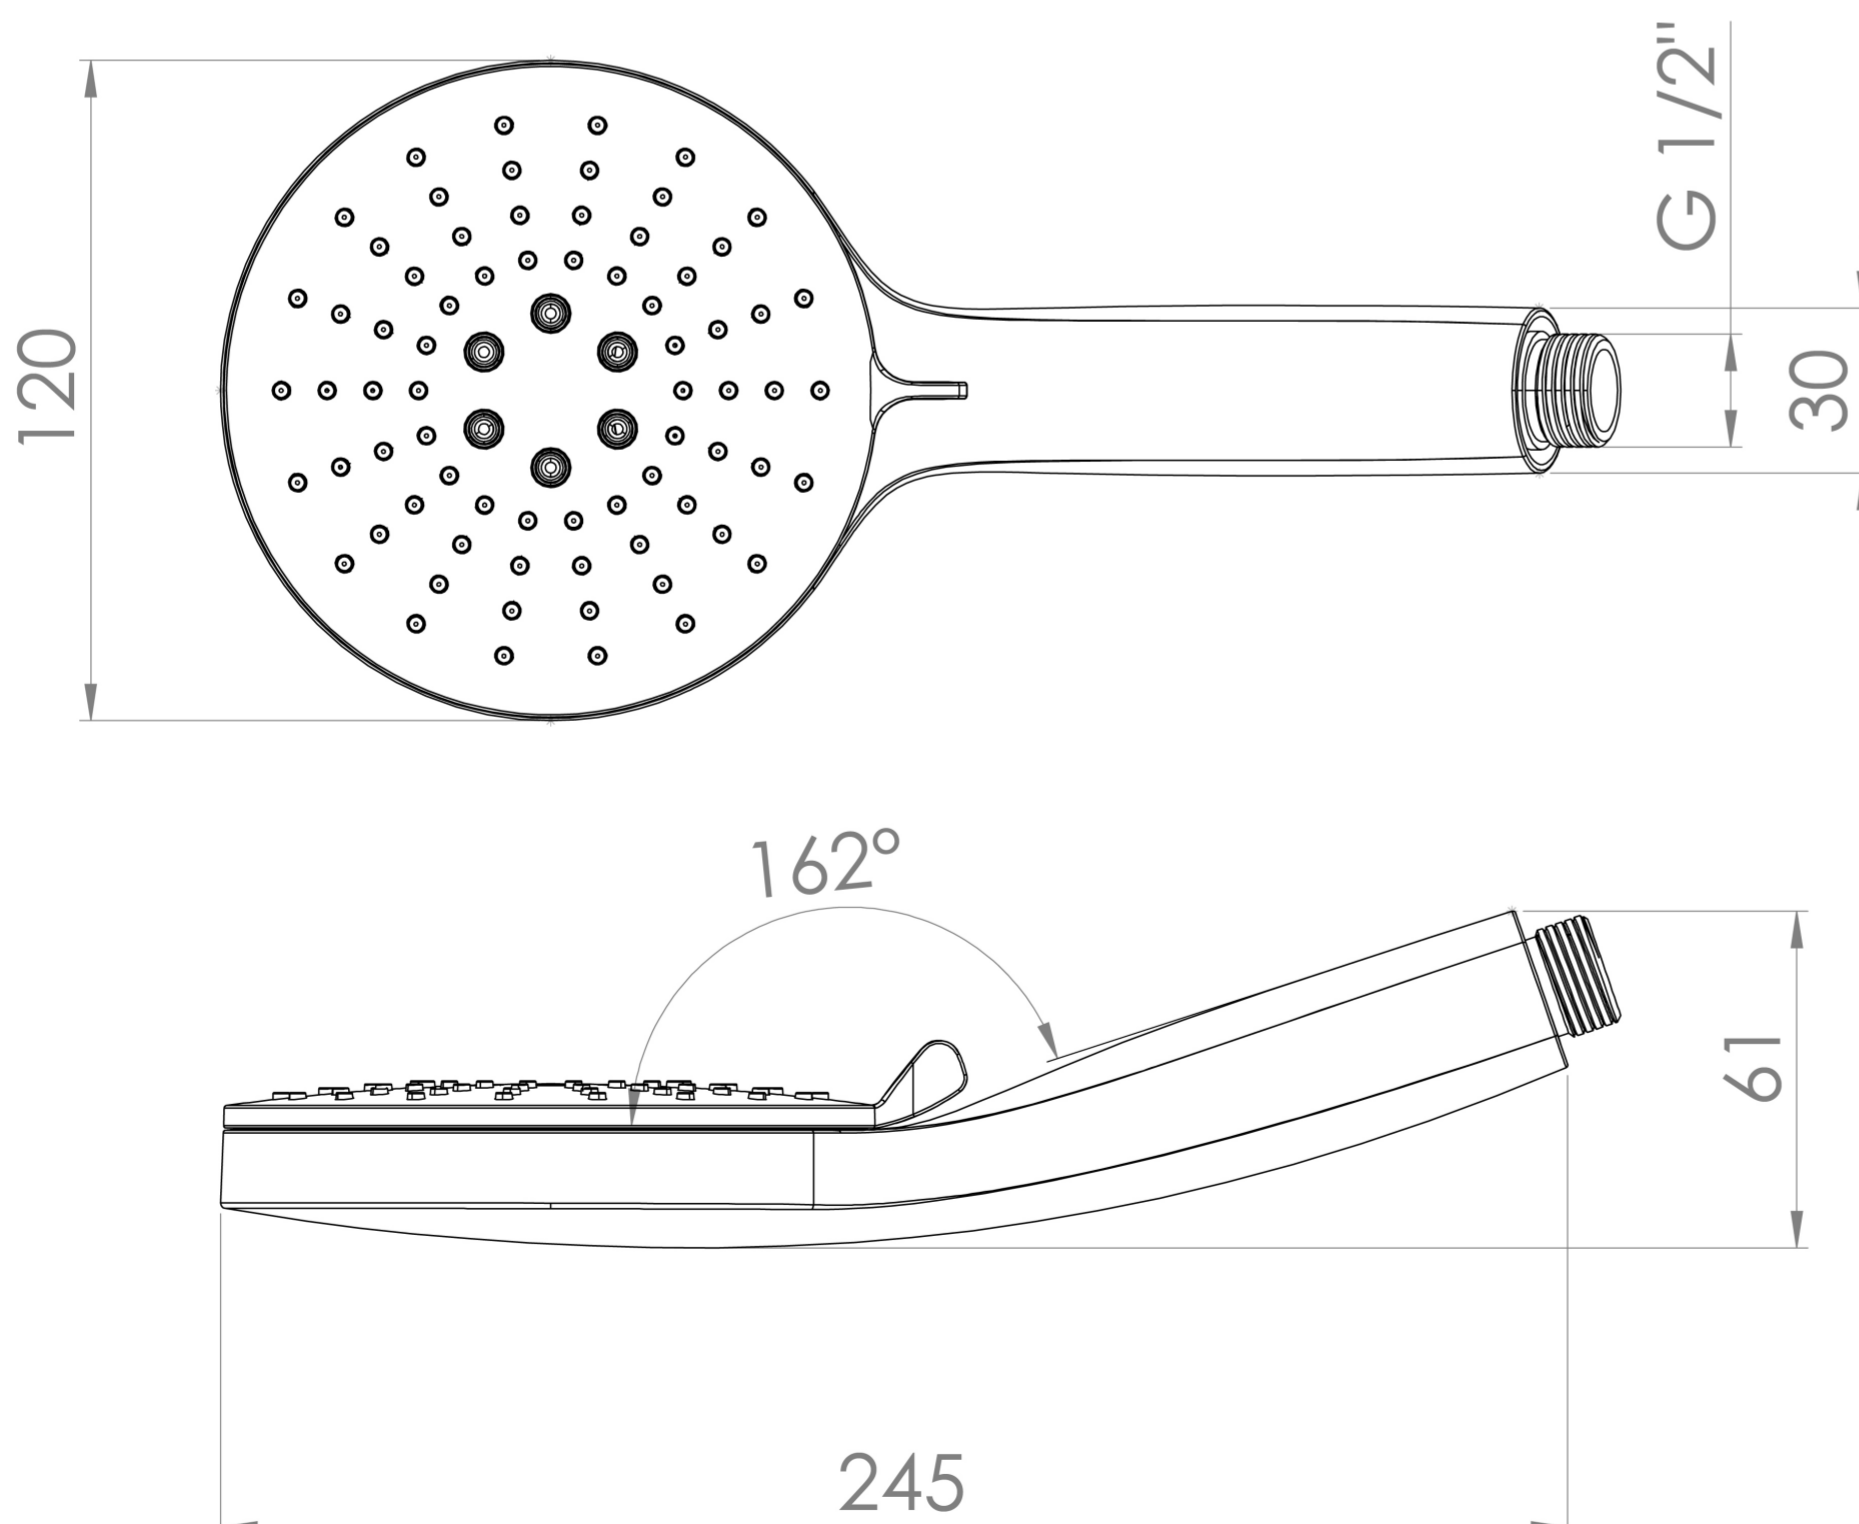

COS 3 FUNCTION SHOWER HANDSET - BRUSHED NICKEL

PRODUCT INFORMATION

Finish:	Brushed Nickel
Material	ABS Plastic
Weight	0.3kg
Guarantee	5 years

Product Code: CO3SH.BN

DESCRIPTION

The COS collection was designed to create brassware that was both modern and classic to suit any style of bathroom.

This COS handset has 3 functions so you can adjust the type of spray you want for your shower when you slide the lever around. The 3 functions are a precise spray with only the inner nozzles, a softer rainfall spray with just the outer nozzles, and the third is a combination of the two.

Pair it with our COS outlet elbow & holder in addition to a shower head, or on its own with a slider shower rail to make a standalone shower.

TECHNICAL DRAWING