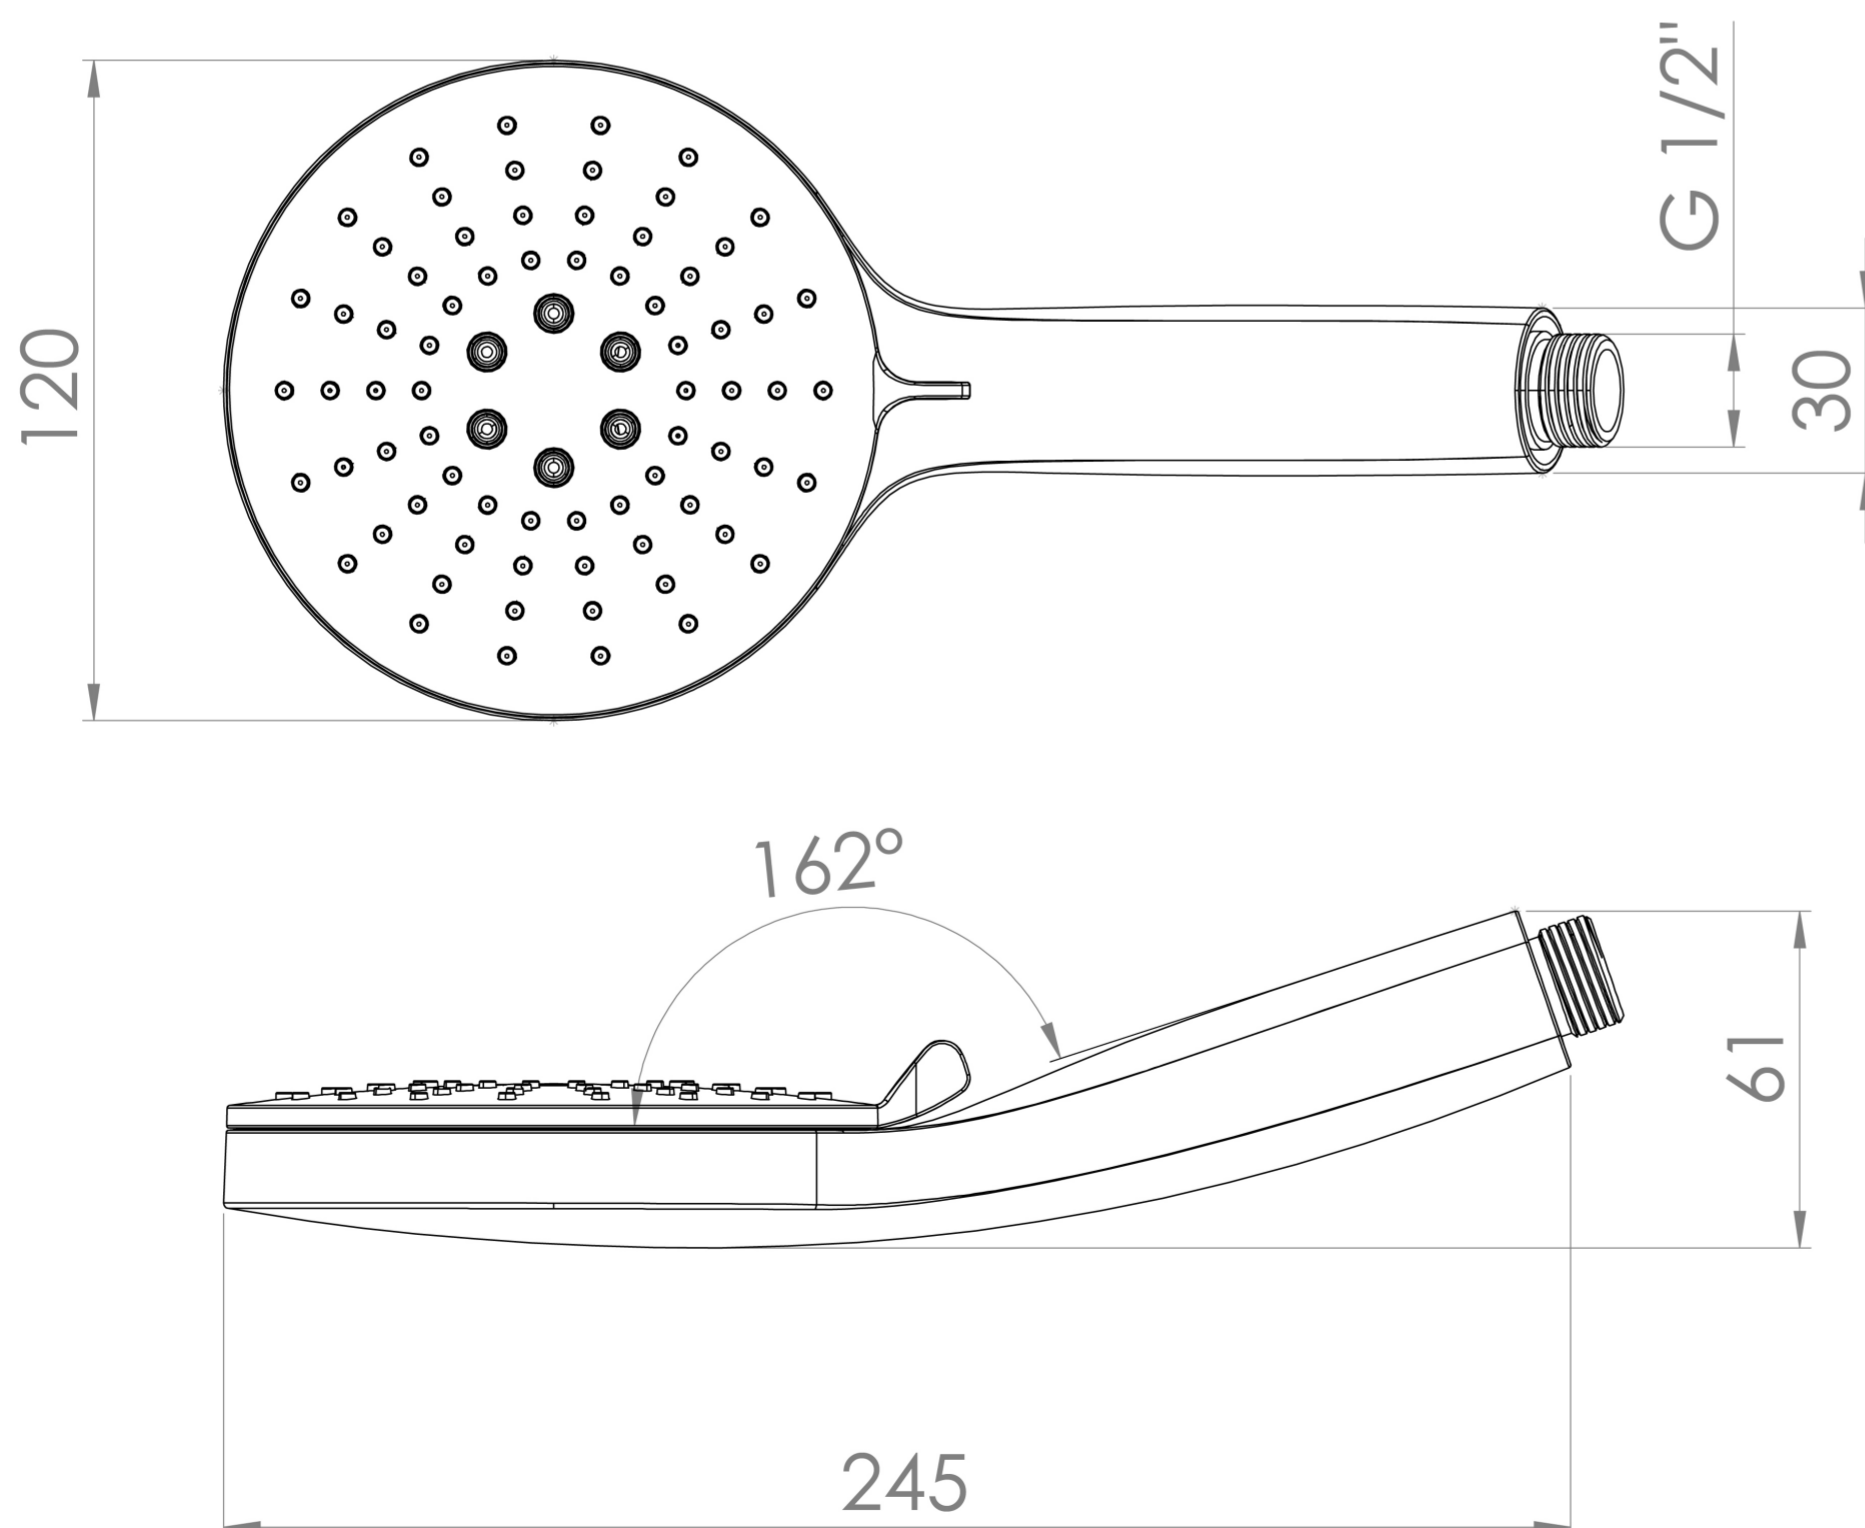

COS 3 FUNCTION SHOWER HANDSET - BRUSHED NICKEL

PRODUCT INFORMATION

Finish:	Brushed Nickel
Material	ABS Plastic
Weight	0.3kg
Guarantee	5 years

Product Code: CO3SH.BN

DESCRIPTION

The COS collection was designed to create brassware that was both modern and classic to suit any style of bathroom.

This COS handset has 3 functions so you can adjust the type of spray you want for your shower when you slide the lever around. The 3 functions are a precise spray with only the inner nozzles, a softer rainfall spray with just the outer nozzles, and the third is a combination of the two.

Pair it with our COS outlet elbow & holder in addition to a shower head, or on its own with a slider shower rail to make a standalone shower.

TECHNICAL DRAWING