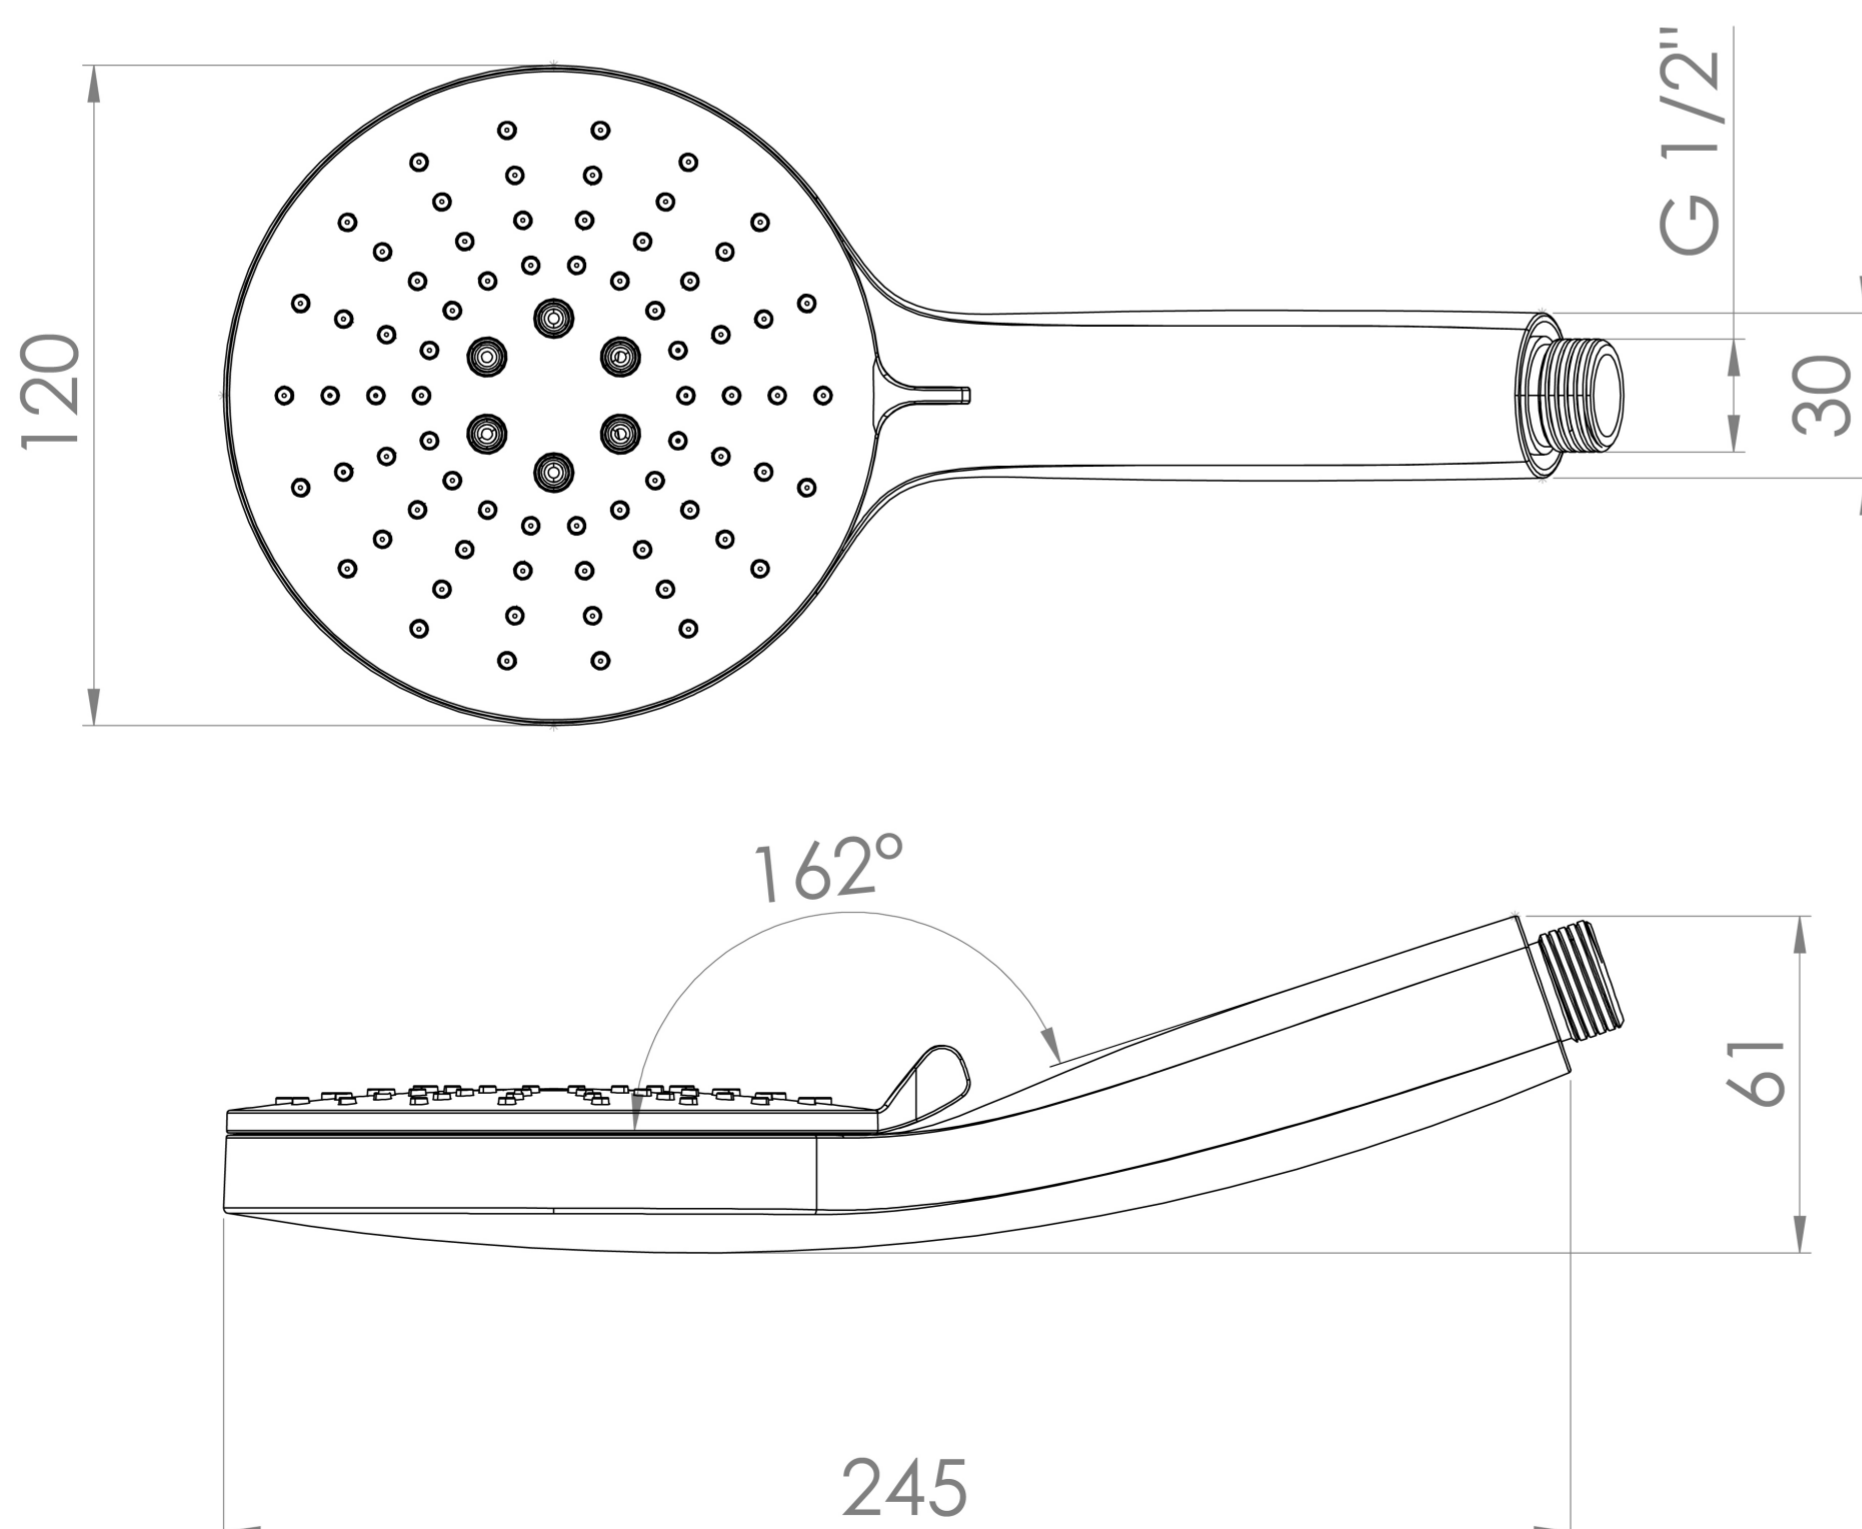

COS 3 FUNCTION SHOWER HANDSET - BRUSHED BRASS

PRODUCT INFORMATION

| | |
|------------------|---------------|
| Finish: | Brushed Brass |
| Material | ABS Plastic |
| Weight | 0.3kg |
| Guarantee | 5 years |

Product Code: CO3SH.BB

DESCRIPTION

The COS collection was designed to create brassware that was both modern and classic to suit any style of bathroom.

This COS handset has 3 functions so you can adjust the type of spray you want for your shower when you slide the lever around. The 3 functions are a precise spray with only the inner nozzles, a softer rainfall spray with just the outer nozzles, and the third is a combination of the two.

Pair it with our COS outlet elbow & holder in addition to a shower head, or on its own with a slider shower rail to make a standalone shower.

TECHNICAL DRAWING

Saneux reserves the right to alter the specifications and product range without prior notice. Dimensions are given as a guide only. Dimensions should not be used for surrounding furniture, fixtures and fittings until the product is on site.

<https://saneux.com/products/cos-3-function-shower-handset-brushed-brass>