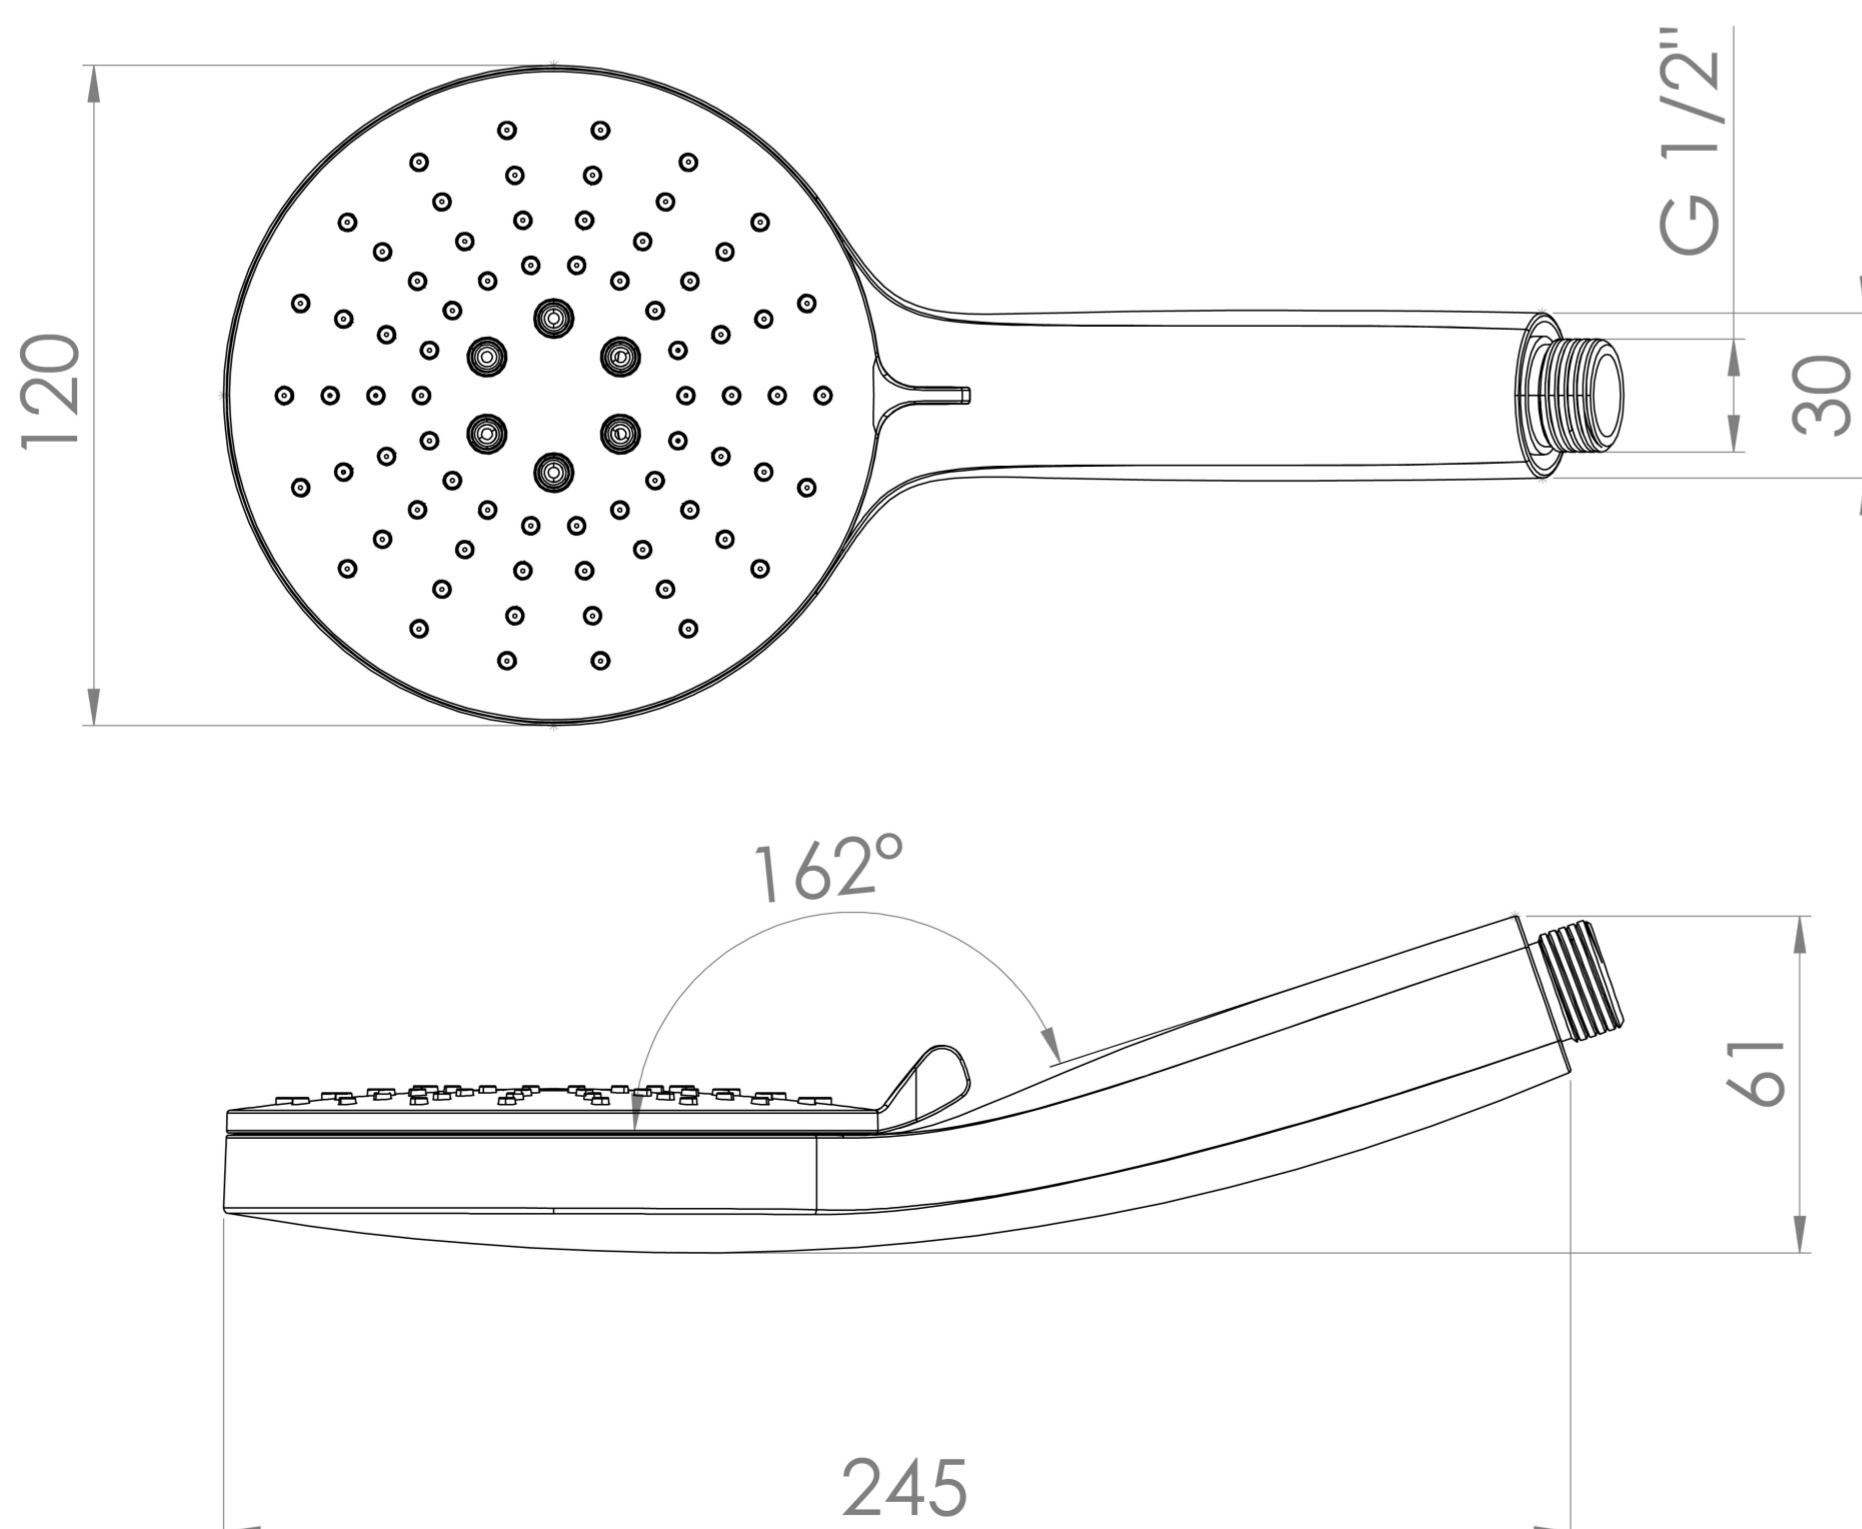

COS 3 FUNCTION SHOWER HANDSET - BRUSHED BRASS

PRODUCT INFORMATION

Finish:	Brushed Brass
Material	ABS Plastic
Weight	0.3kg
Guarantee	5 years

Product Code: CO3SH.BB

DESCRIPTION

The COS collection was designed to create brassware that was both modern and classic to suit any style of bathroom.

This COS handset has 3 functions so you can adjust the type of spray you want for your shower when you slide the lever around. The 3 functions are a precise spray with only the inner nozzles, a softer rainfall spray with just the outer nozzles, and the third is a combination of the two.

Pair it with our COS outlet elbow & holder in addition to a shower head, or on its own with a slider shower rail to make a standalone shower.

TECHNICAL DRAWING

Saneux reserves the right to alter the specifications and product range without prior notice. Dimensions are given as a guide only. Dimensions should not be used for surrounding furniture, fixtures and fittings until the product is on site.

<https://saneux.com/products/cos-3-function-shower-handset-brushed-brass>