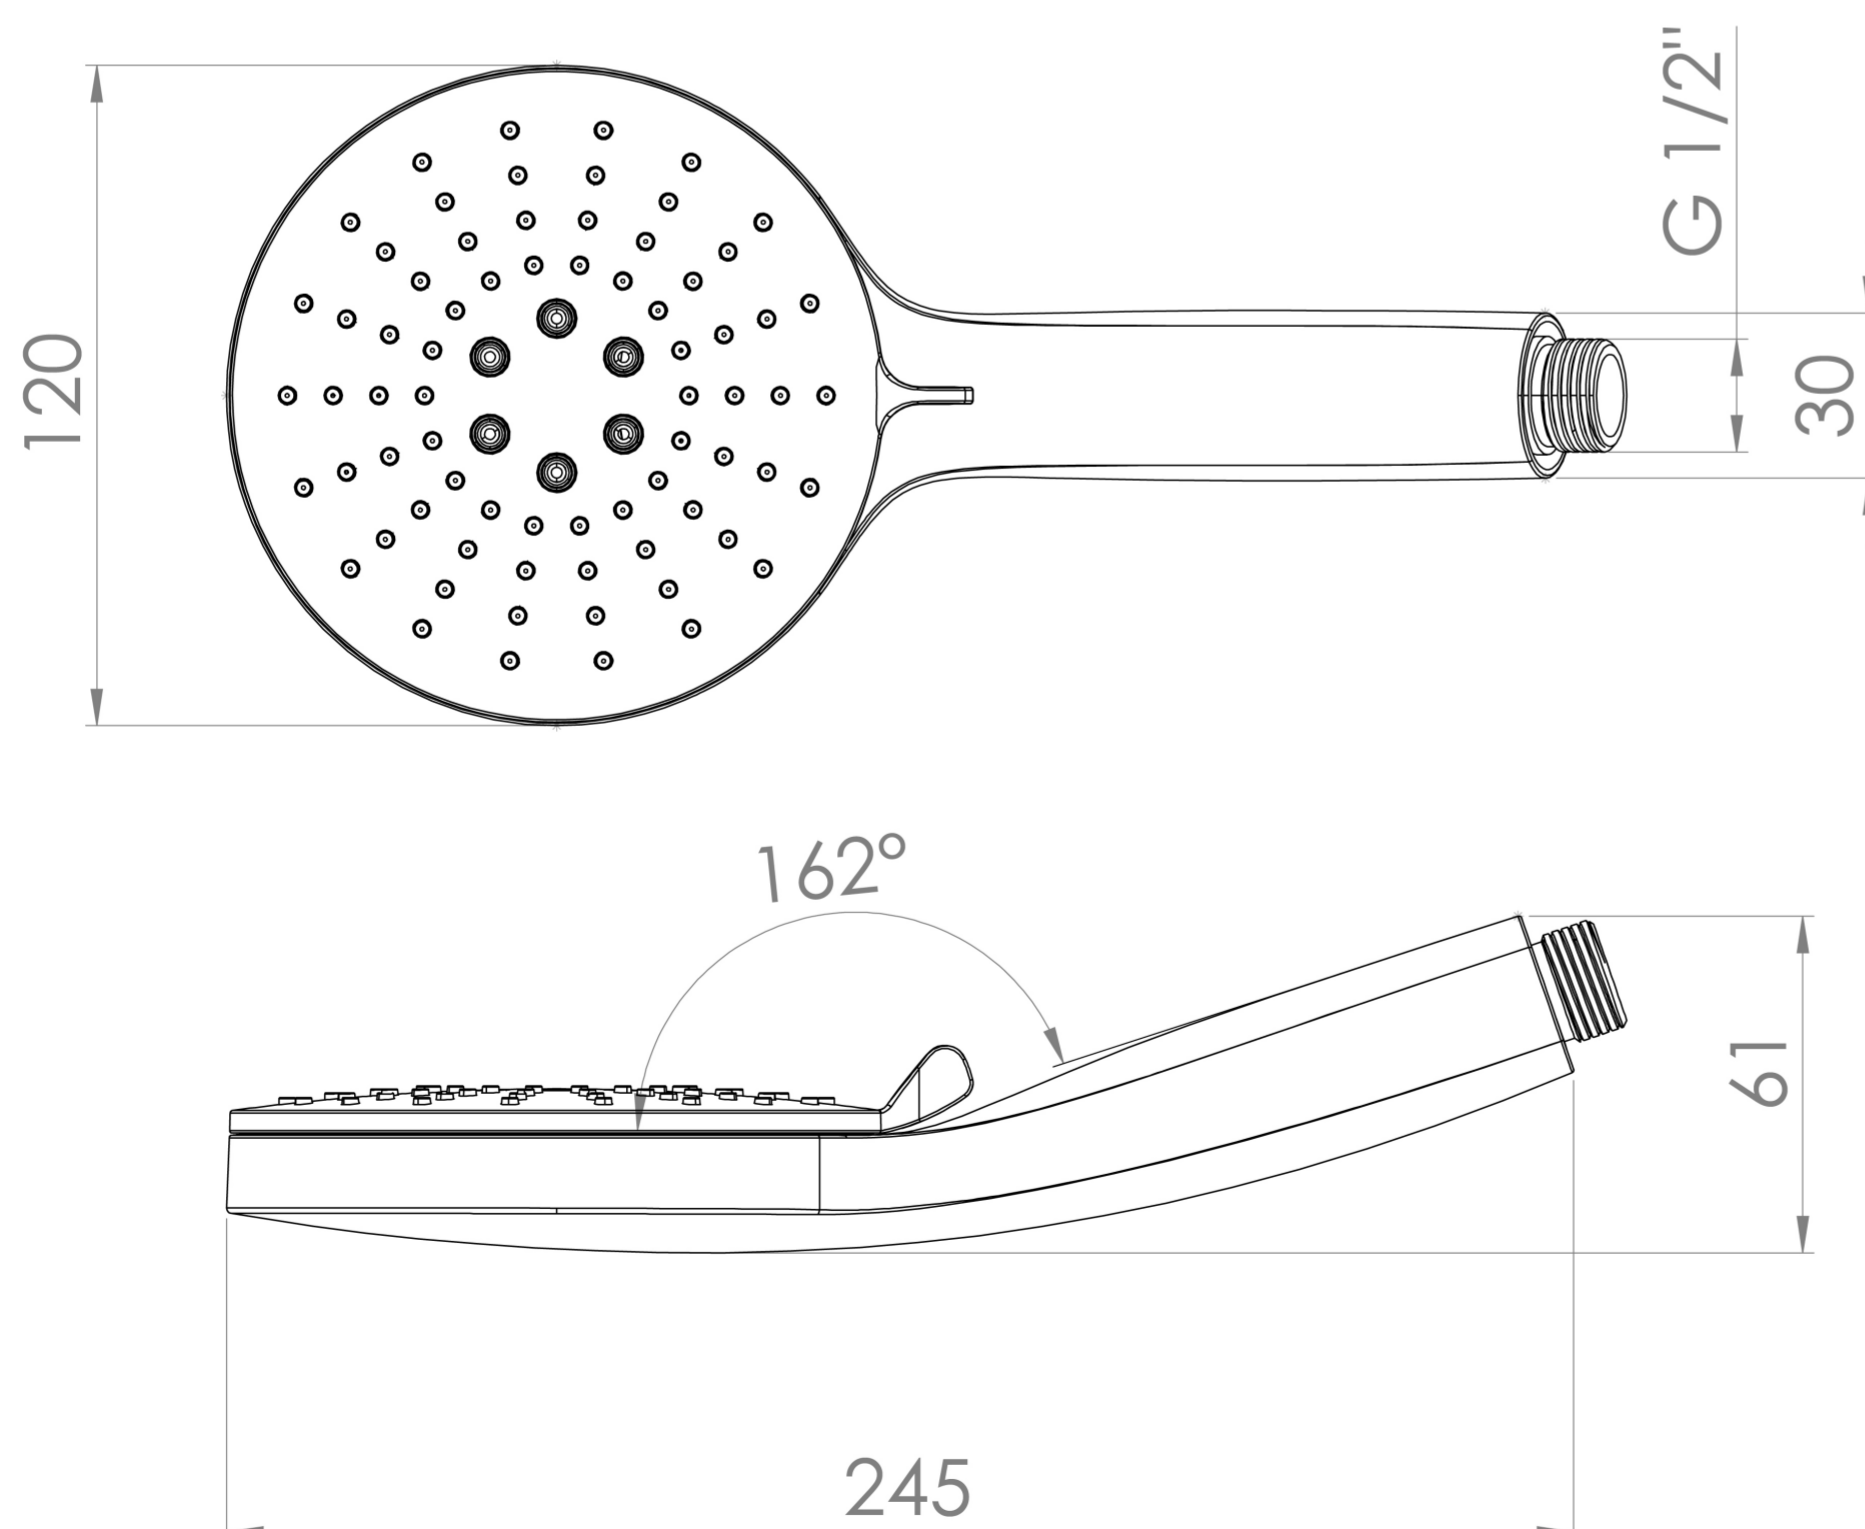

COS 3 FUNCTION SHOWER HANDSET - BRUSHED BRASS

PRODUCT INFORMATION

| | |
|------------------|---------------|
| Finish: | Brushed Brass |
| Material | ABS Plastic |
| Weight | 0.3kg |
| Guarantee | 5 years |

Product Code: CO3SH.BB

DESCRIPTION

The COS collection was designed to create brassware that was both modern and classic to suit any style of bathroom.

This COS handset has 3 functions so you can adjust the type of spray you want for your shower when you slide the lever around. The 3 functions are a precise spray with only the inner nozzles, a softer rainfall spray with just the outer nozzles, and the third is a combination of the two.

Pair it with our COS outlet elbow & holder in addition to a shower head, or on its own with a slider shower rail to make a standalone shower.

TECHNICAL DRAWING

Saneux reserves the right to alter the specifications and product range without prior notice. Dimensions are given as a guide only. Dimensions should not be used for surrounding furniture, fixtures and fittings until the product is on site.

<https://saneux.com/products/cos-3-function-shower-handset-brushed-brass>