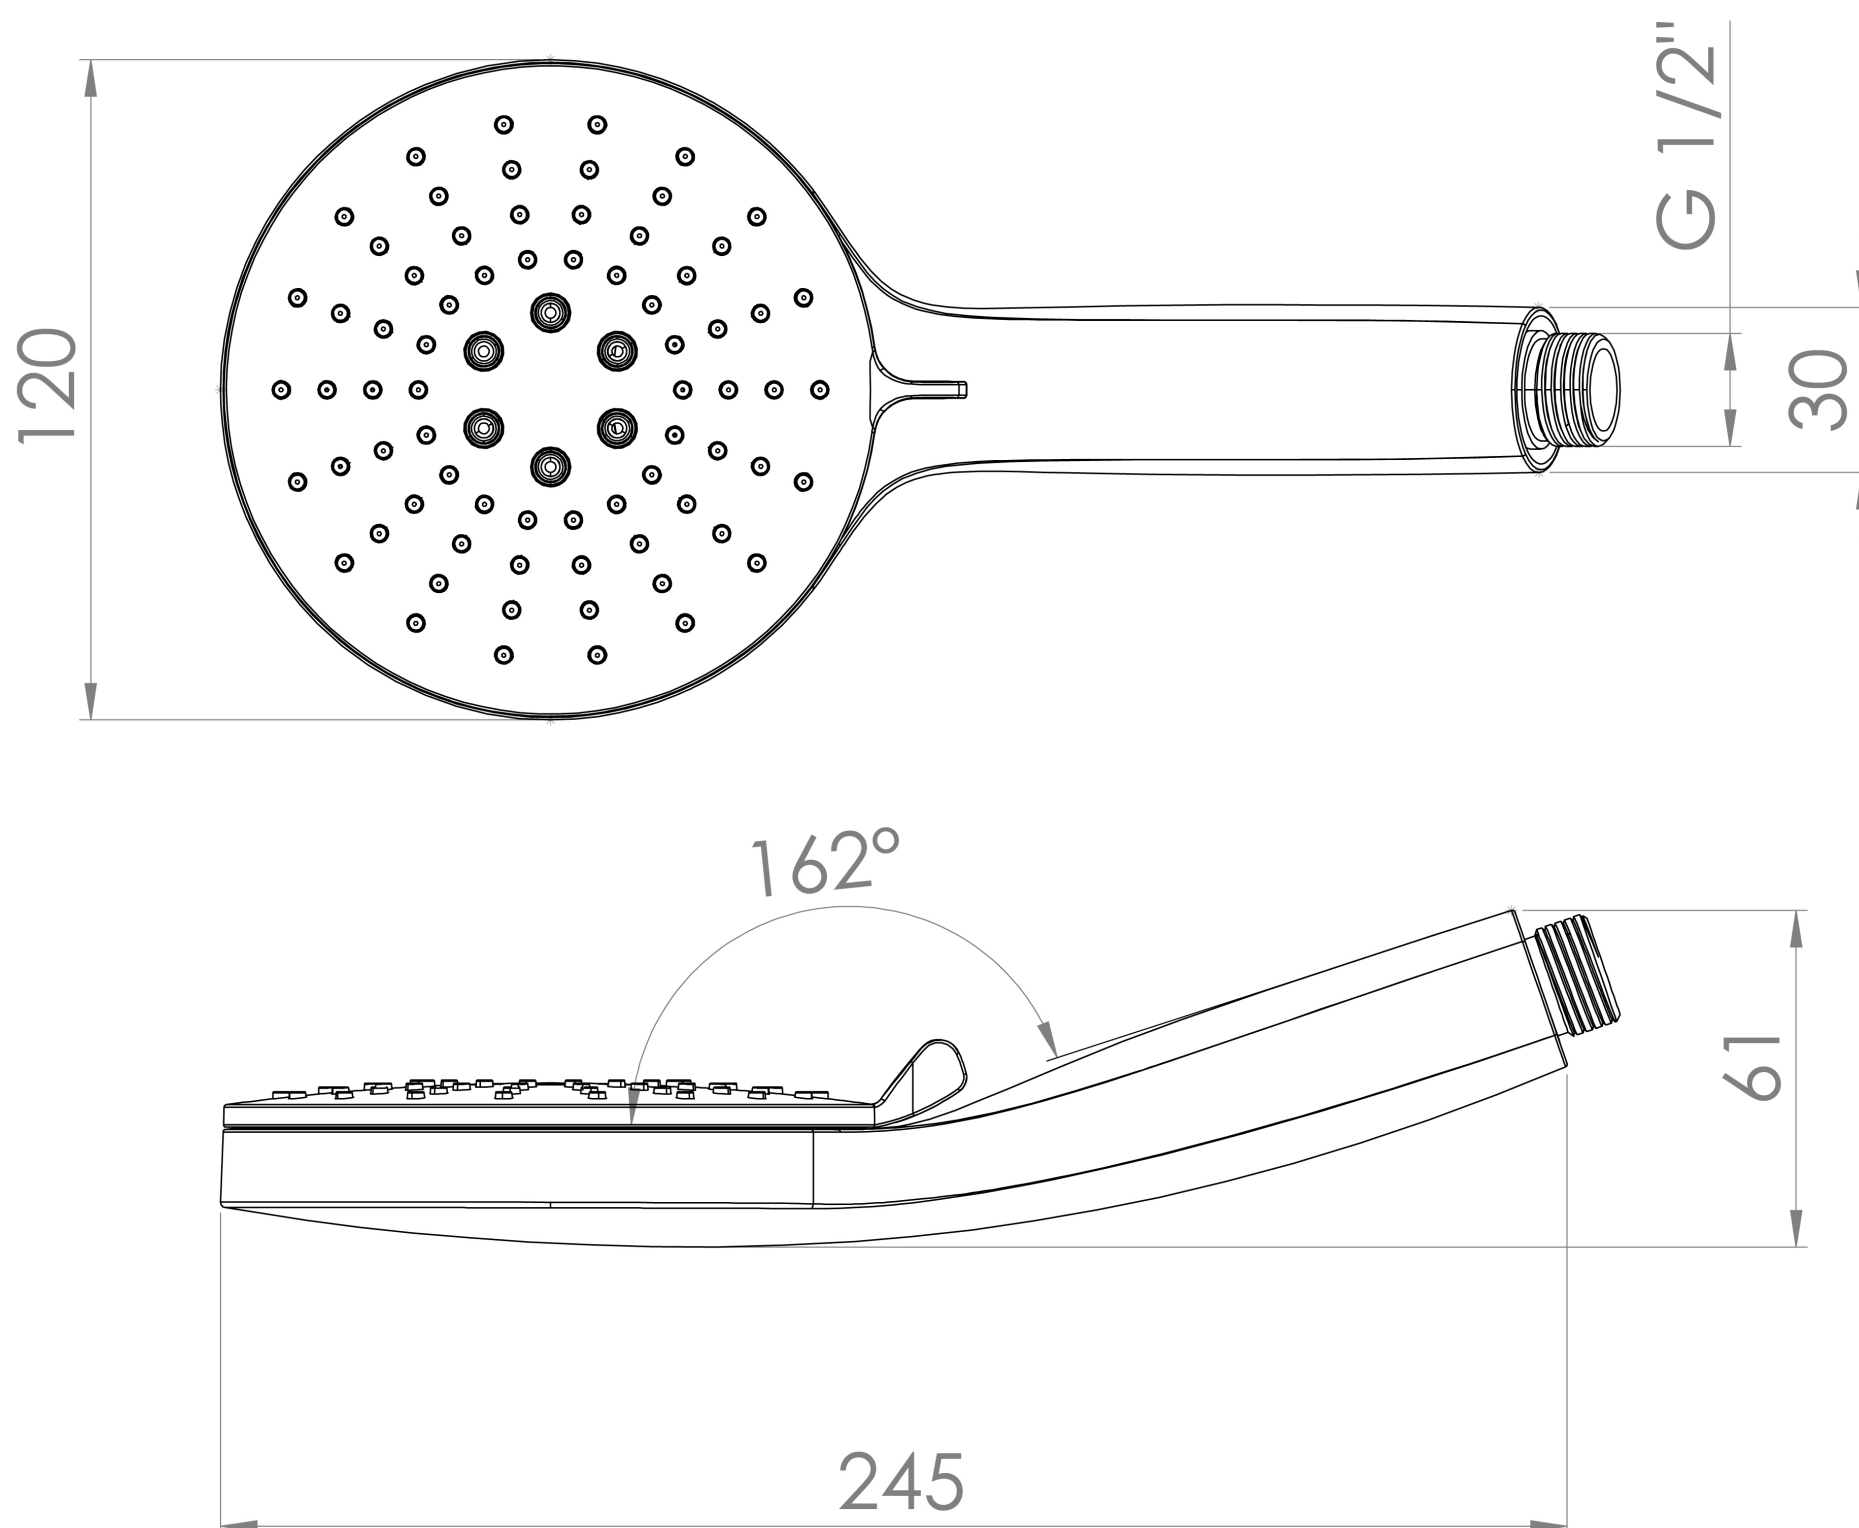

COS 3 FUNCTION SHOWER HANDSET - CHROME

PRODUCT INFORMATION

Finish:	Chrome
Material	ABS Plastic
Guarantee	5 years

Product Code: CO3SH

DESCRIPTION

The COS collection was designed to create brassware that was both modern and classic to suit any style of bathroom.

This COS handset has 3 functions so you can adjust the type of spray you want for your shower when you slide the lever around. The 3 functions are a precise spray with only the inner nozzles, a softer rainfall spray with just the outer nozzles, and the third is a combination of the two.

Pair it with our COS outlet elbow & holder in addition to a shower head, or on its own with a slider shower rail to make a standalone shower.

TECHNICAL DRAWING