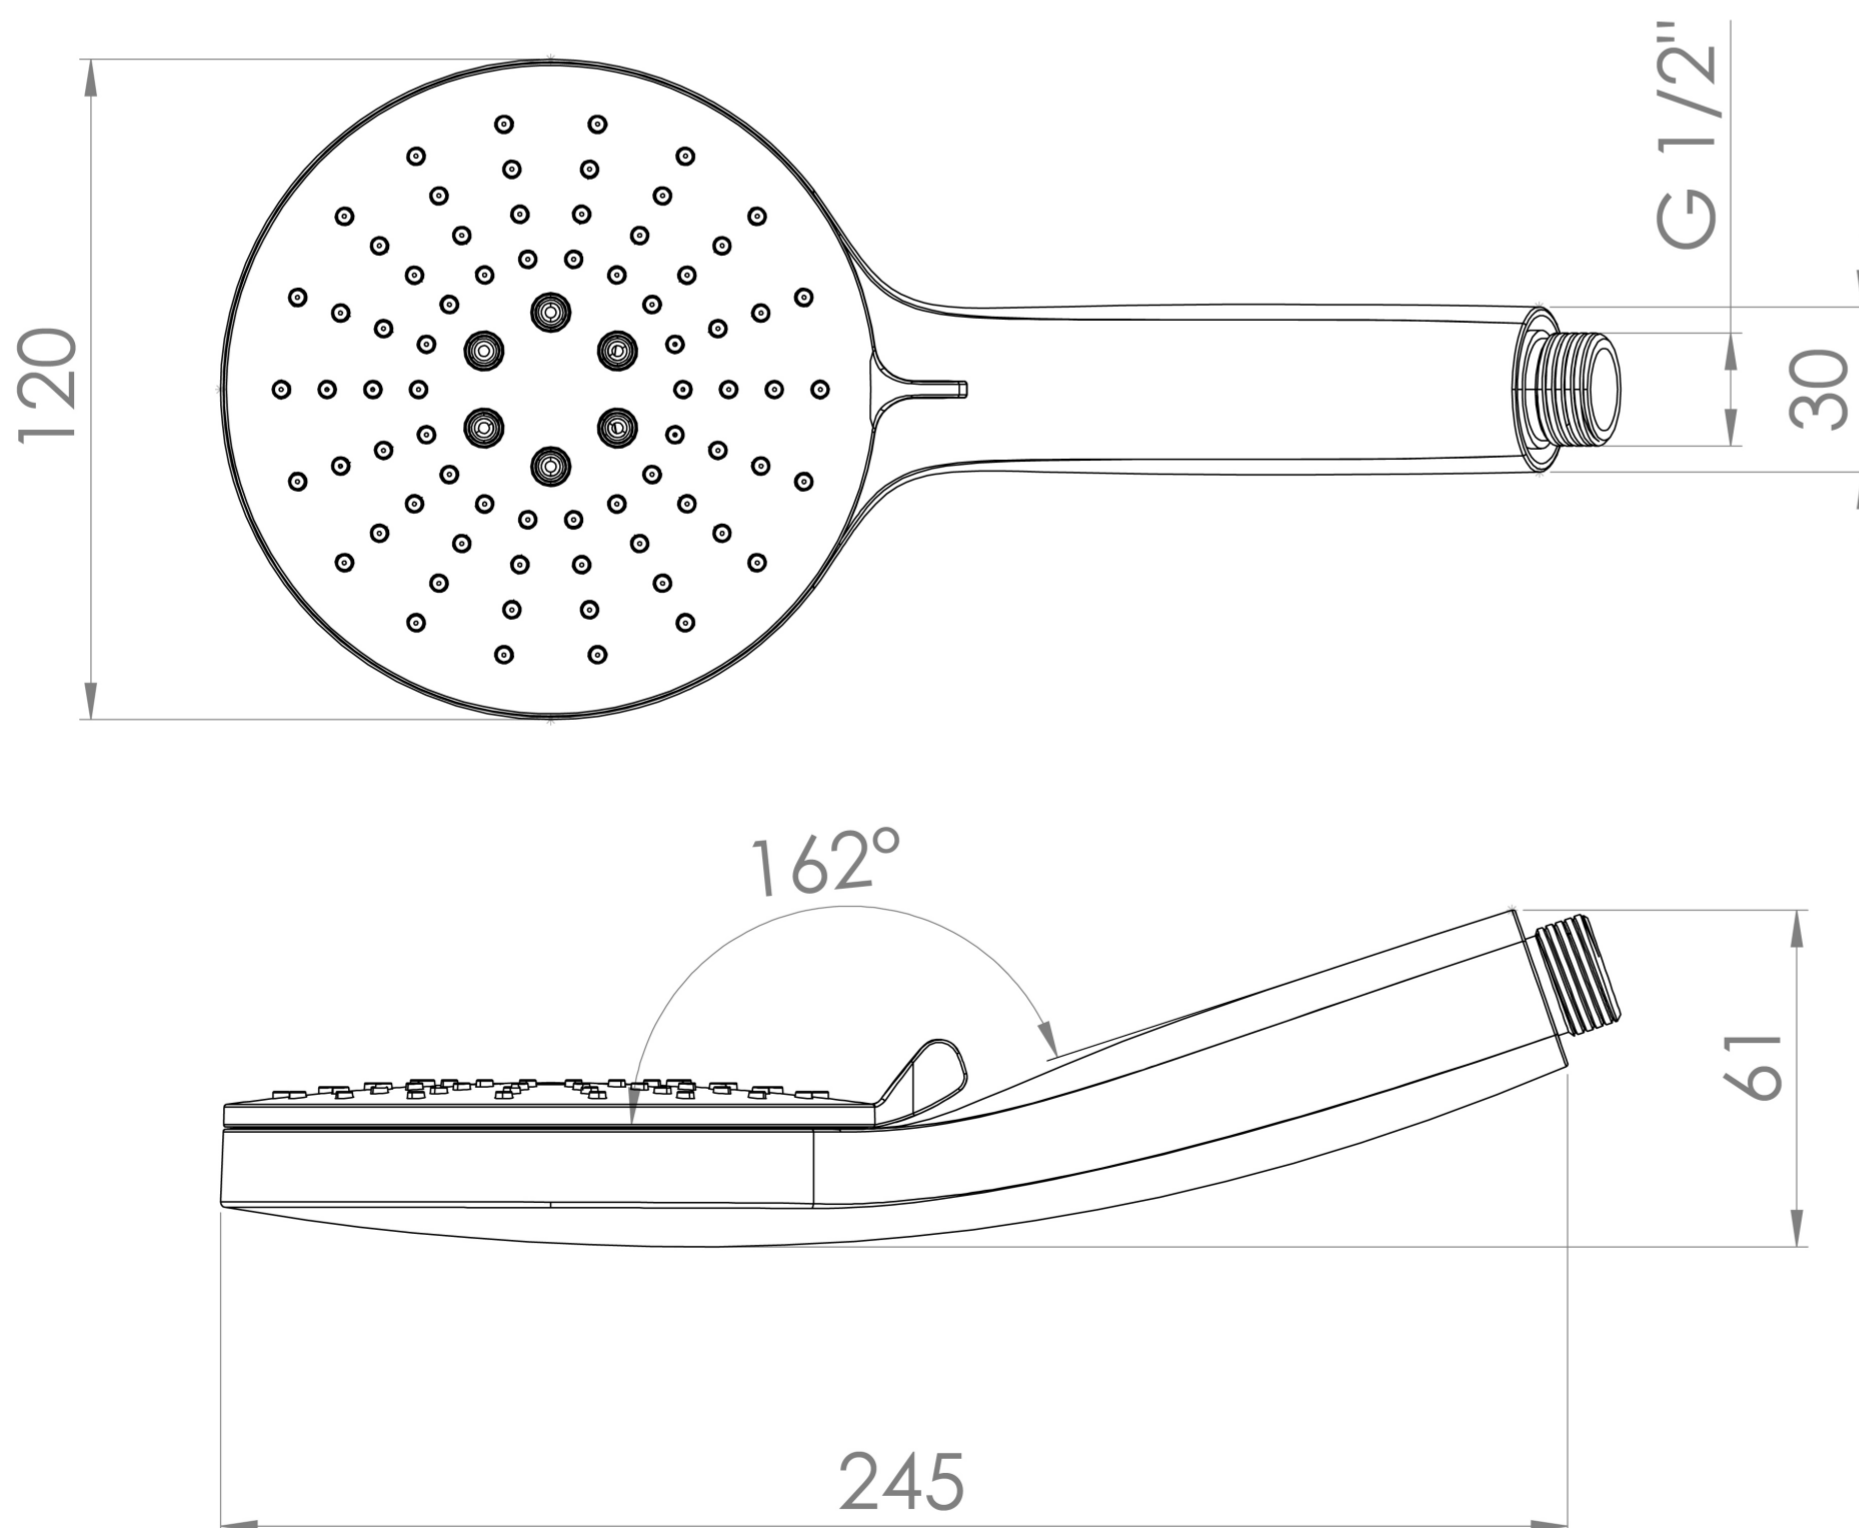

COS 3 FUNCTION SHOWER HANDSET - CHROME

PRODUCT INFORMATION

Finish:	Chrome
Material	ABS Plastic
Guarantee	5 years

Product Code: CO3SH

DESCRIPTION

The COS collection was designed to create brassware that was both modern and classic to suit any style of bathroom.

This COS handset has 3 functions so you can adjust the type of spray you want for your shower when you slide the lever around. The 3 functions are a precise spray with only the inner nozzles, a softer rainfall spray with just the outer nozzles, and the third is a combination of the two.

Pair it with our COS outlet elbow & holder in addition to a shower head, or on its own with a slider shower rail to make a standalone shower.

TECHNICAL DRAWING

Saneux reserves the right to alter the specifications and product range without prior notice. Dimensions are given as a guide only. Dimensions should not be used for surrounding furniture, fixtures and fittings until the product is on site.

<https://saneux.com/products/cos-3-function-shower-handset-chrome-1>