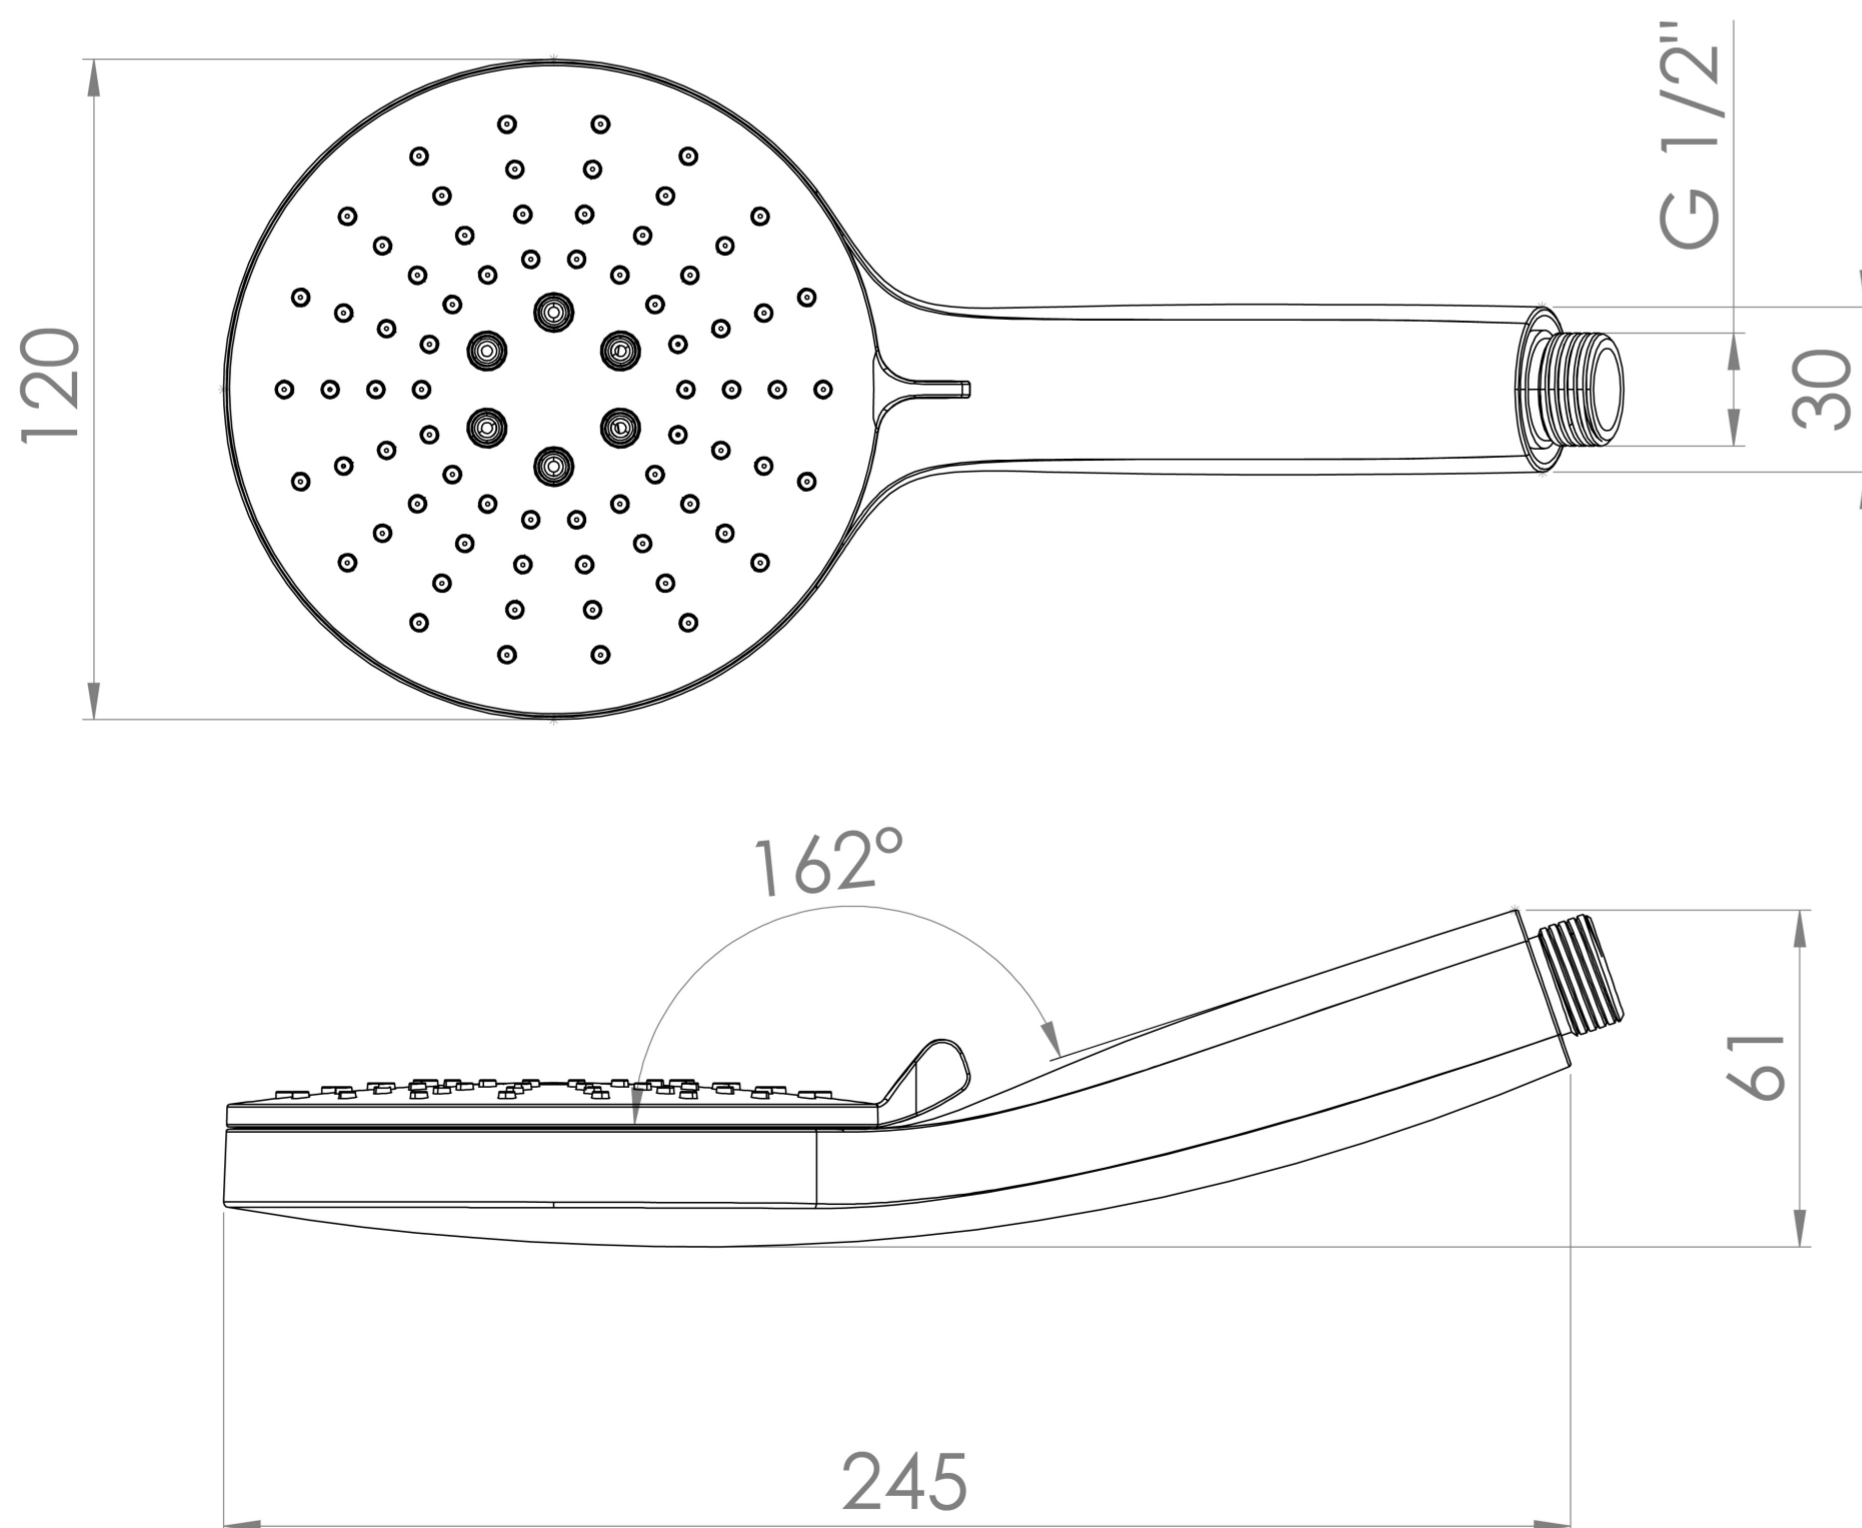

COS 3 FUNCTION SHOWER HANDSET - CHROME

PRODUCT INFORMATION

Finish:	Chrome
Material	ABS Plastic
Guarantee	5 years

Product Code: CO3SH

DESCRIPTION

The COS collection was designed to create brassware that was both modern and classic to suit any style of bathroom.

This COS handset has 3 functions so you can adjust the type of spray you want for your shower when you slide the lever around. The 3 functions are a precise spray with only the inner nozzles, a softer rainfall spray with just the outer nozzles, and the third is a combination of the two.

Pair it with our COS outlet elbow & holder in addition to a shower head, or on its own with a slider shower rail to make a standalone shower.

TECHNICAL DRAWING