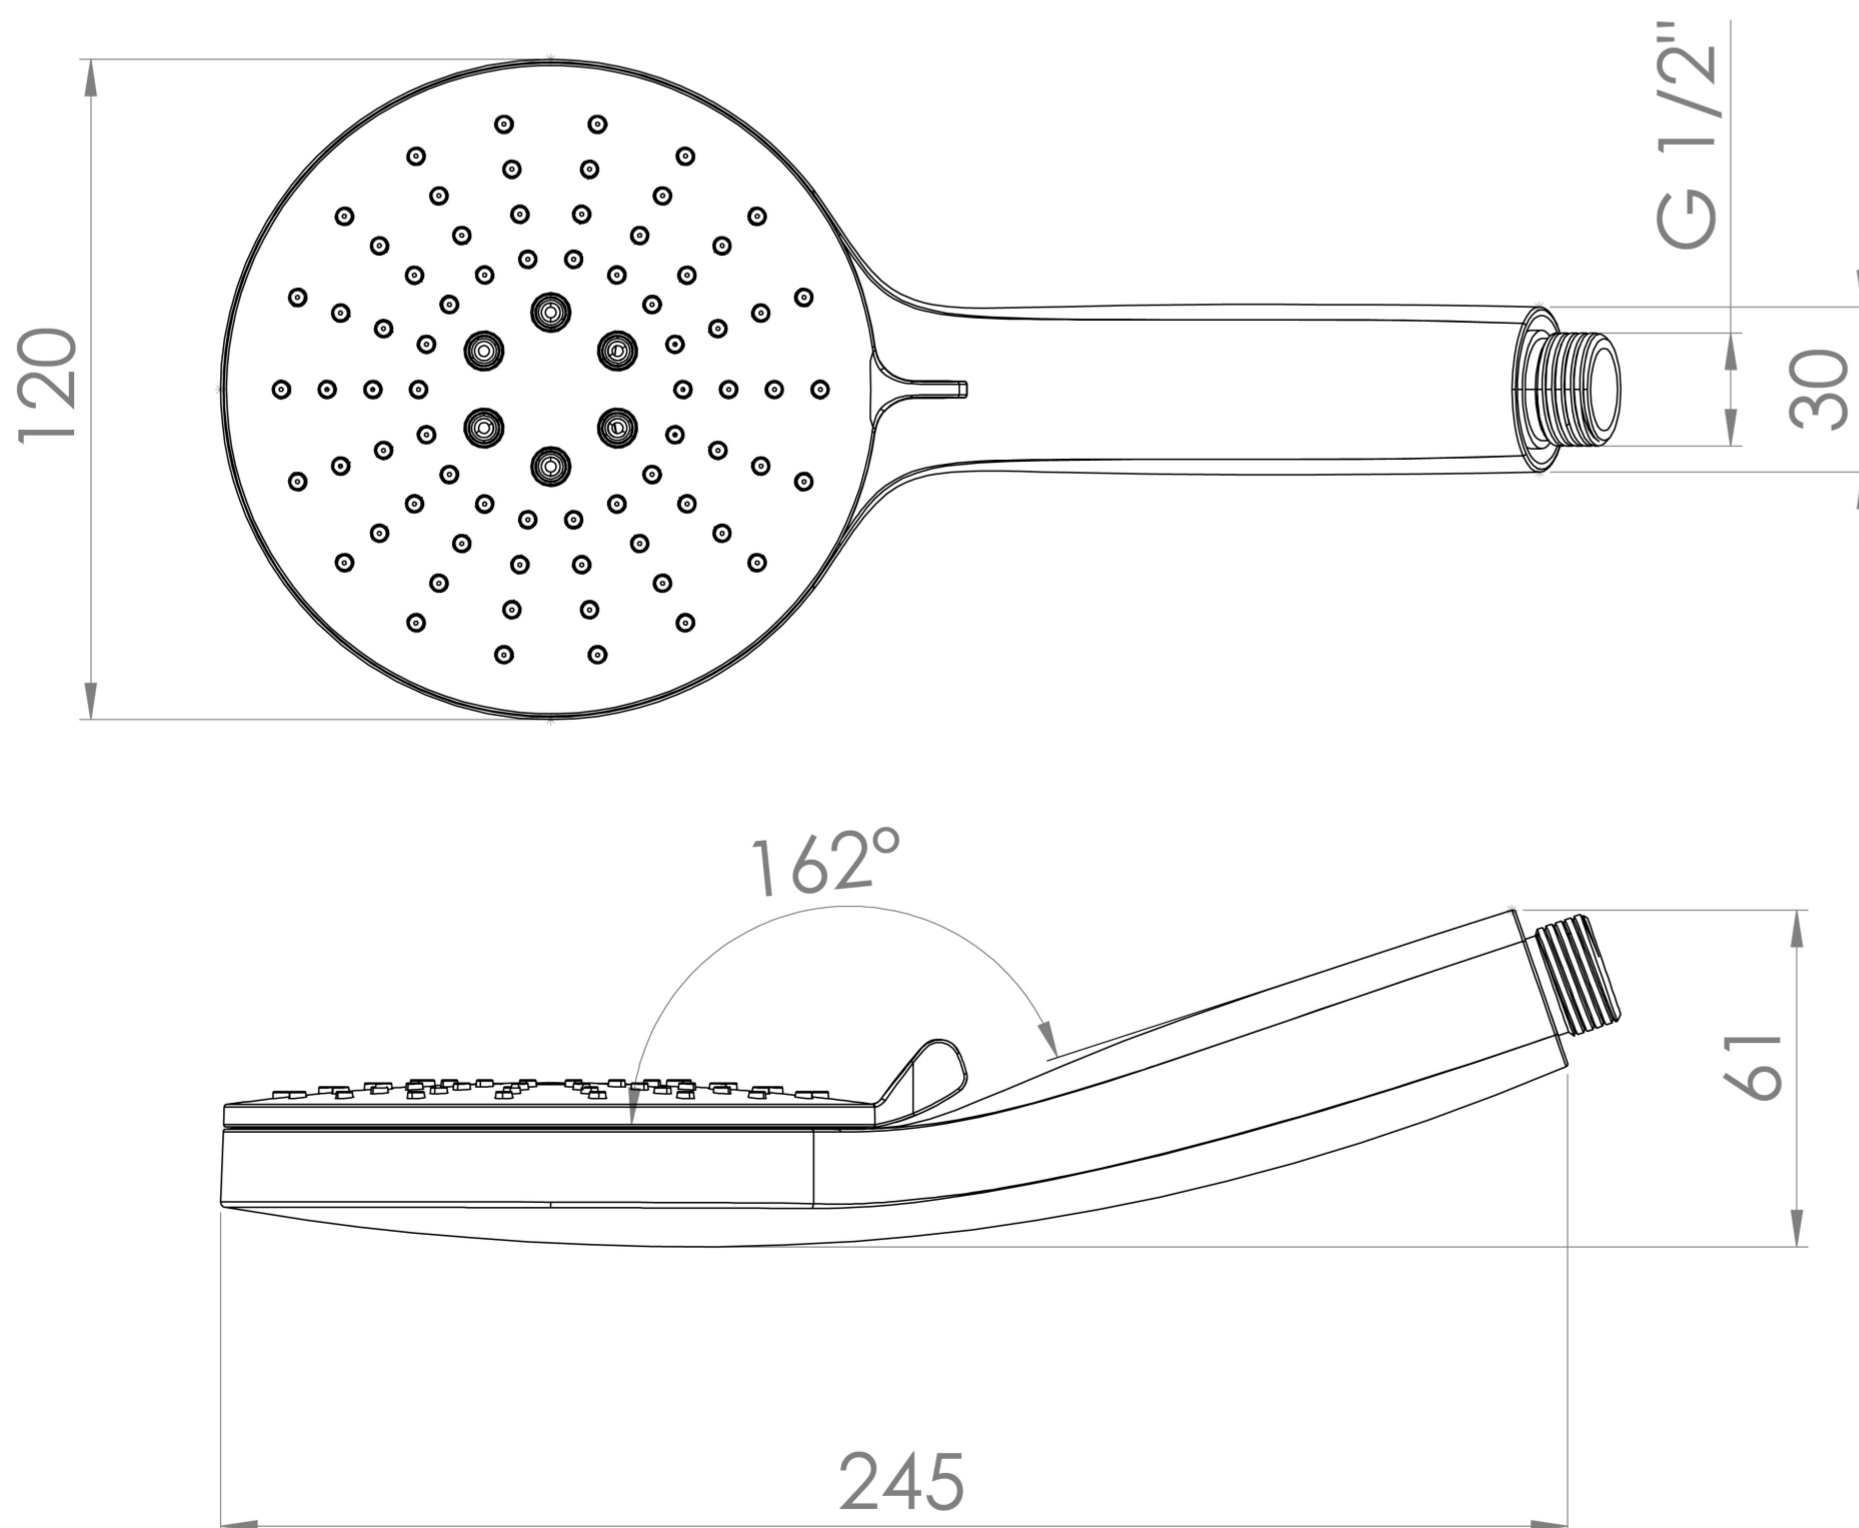

## COS 3 FUNCTION SHOWER HANDSET - CHROME

### PRODUCT INFORMATION

<b>Finish:</b>	Chrome
<b>Material</b>	ABS Plastic
<b>Guarantee</b>	5 years

**Product Code:** CO3SH

### DESCRIPTION

The COS collection was designed to create brassware that was both modern and classic to suit any style of bathroom.

This COS handset has 3 functions so you can adjust the type of spray you want for your shower when you slide the lever around. The 3 functions are a precise spray with only the inner nozzles, a softer rainfall spray with just the outer nozzles, and the third is a combination of the two.

Pair it with our COS outlet elbow & holder in addition to a shower head, or on its own with a slider shower rail to make a standalone shower.