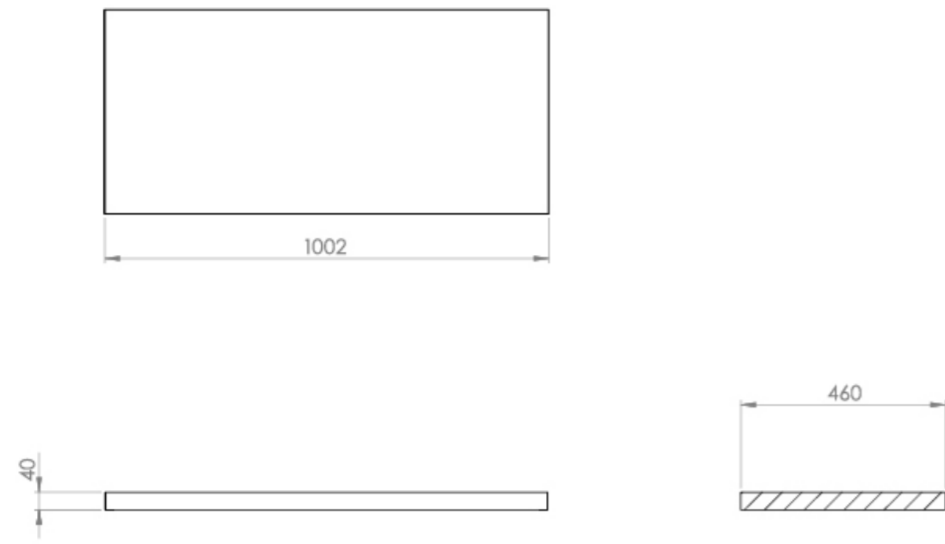

TECHNICAL DRAWING

Saneux reserves the right to alter the specifications and product range without prior notice. Dimensions are given as a guide only. Dimensions should not be used for surrounding furniture, fixtures and fittings until the product is on site.

<https://saneux.com/products/uni-100cm-countertop-matte-white>