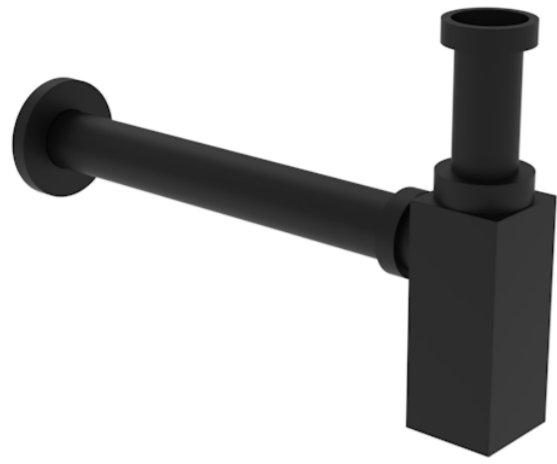

TOOGA SQUARE BOTTLE TRAP - MATTE BLACK

PRODUCT INFORMATION

Finish:	Matte Black (Electroplated)
Material	Brass
Weight	1.02kg
Guarantee	5 years

Product Code: TO9570.MB

DESCRIPTION

The TOOGA brassware collection features products that will be the focal point of any bathroom with its sharp, sleek lines.

A TOOGA bottle trap in matte black is the perfect finishing touch to your bathroom. If you're opting for a wall mounted washbasin on its own, a bottle trap will instantly give it a sophisticated look whilst still providing practicality. It can be cut down in height and in projection, so you can make sure it precisely connects with your basin and basin waste.