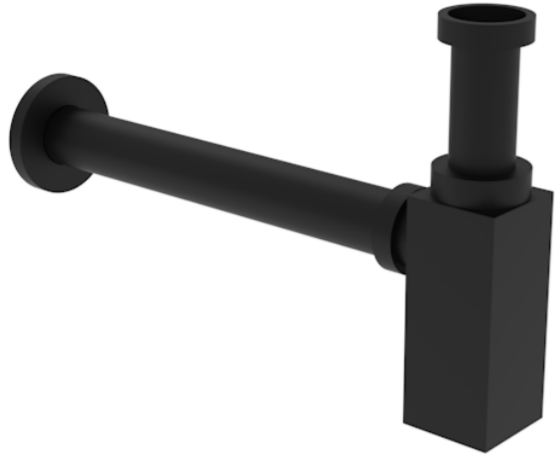

TOOGA SQUARE BOTTLE TRAP - MATTE BLACK

PRODUCT INFORMATION

Finish:	Matte Black (Electroplated)
Material	Brass
Weight	1.02kg
Guarantee	5 years

Product Code: TO9570.MB

DESCRIPTION

The TOOGA brassware collection features products that will be the focal point of any bathroom with its sharp, sleek lines.

A TOOGA bottle trap in matte black is the perfect finishing touch to your bathroom. If you're opting for a wall mounted washbasin on its own, a bottle trap will instantly give it a sophisticated look whilst still providing practicality. It can be cut down in height and in projection, so you can make sure it precisely connects with your basin and basin waste.