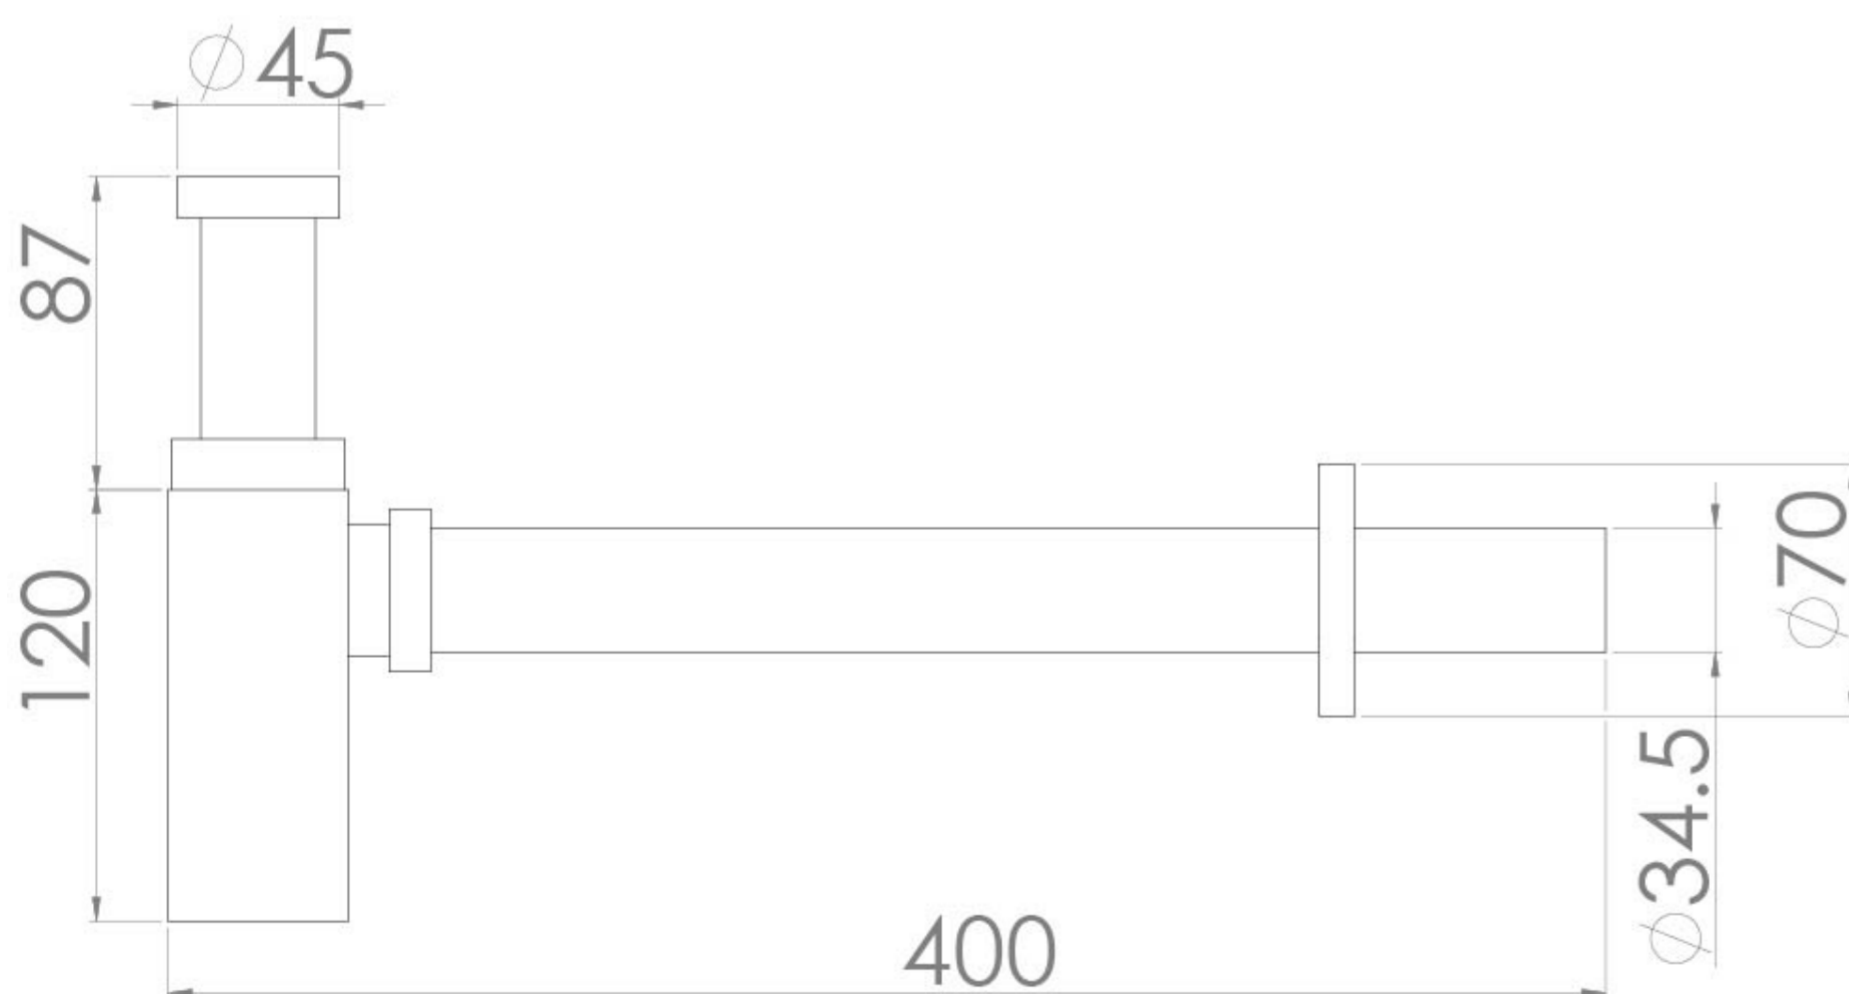

TECHNICAL DRAWING

Saneux reserves the right to alter the specifications and product range without prior notice. Dimensions are given as a guide only. Dimensions should not be used for surrounding furniture, fixtures and fittings until the product is on site.