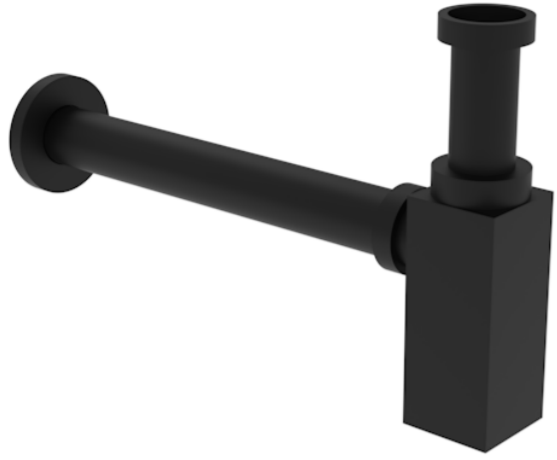

# TOOGA SQUARE BOTTLE TRAP - MATTE BLACK

## PRODUCT INFORMATION

<b>Finish:</b>	Matte Black (Electroplated)
<b>Material</b>	Brass
<b>Weight</b>	1.02kg
<b>Guarantee</b>	5 years

**Product Code:** TO9570.MB

## DESCRIPTION

The TOOGA brassware collection features products that will be the focal point of any bathroom with its sharp, sleek lines.

A TOOGA bottle trap in matte black is the perfect finishing touch to your bathroom. If you're opting for a wall mounted washbasin on its own, a bottle trap will instantly give it a sophisticated look whilst still providing practicality. It can be cut down in height and in projection, so you can make sure it precisely connects with your basin and basin waste.