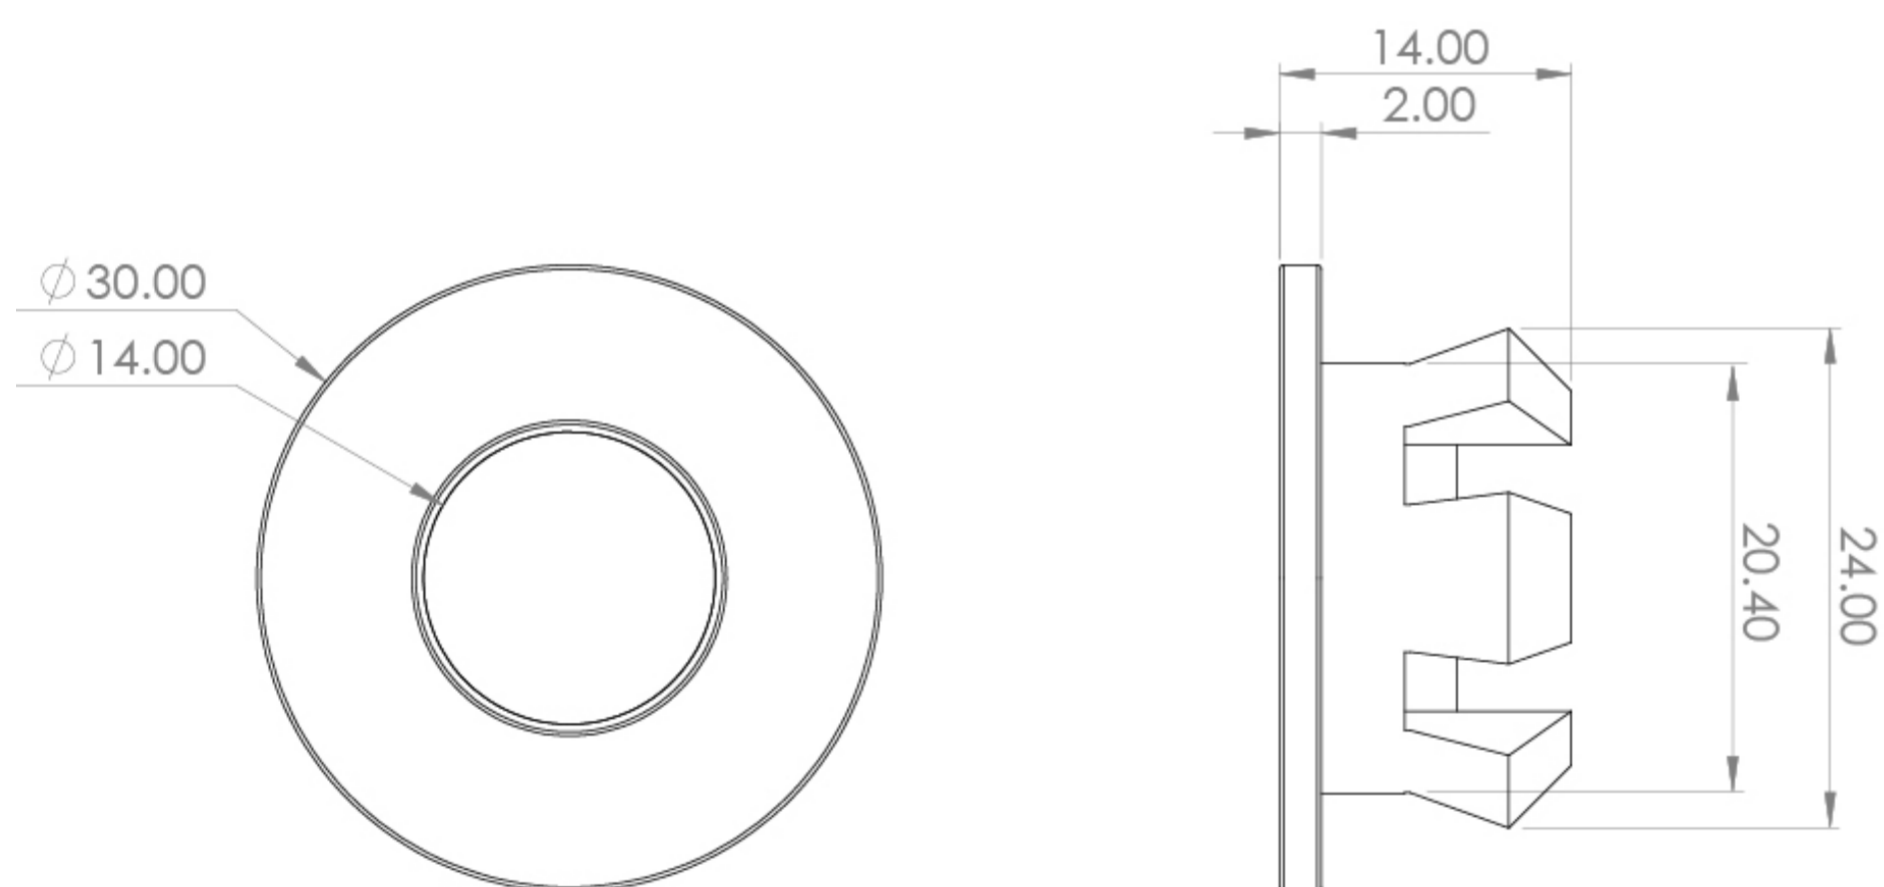

OVERFLOW COVER - CHROME

PRODUCT INFORMATION

Finish:	Chrome
Height:	30mm
Width:	30mm
Depth:	18mm
Weight	0.2kg
Guarantee	5 years

Product Code: OC001

DESCRIPTION

Ensure your basin's appearance is perfected by pairing an overflow cover that matches your taps and waste.

TECHNICAL DRAWING

Saneux reserves the right to alter the specifications and product range without prior notice. Dimensions are given as a guide only. Dimensions should not be used for surrounding furniture, fixtures and fittings until the product is on site.

<https://saneux.com/products/overflow-cover-chrome>