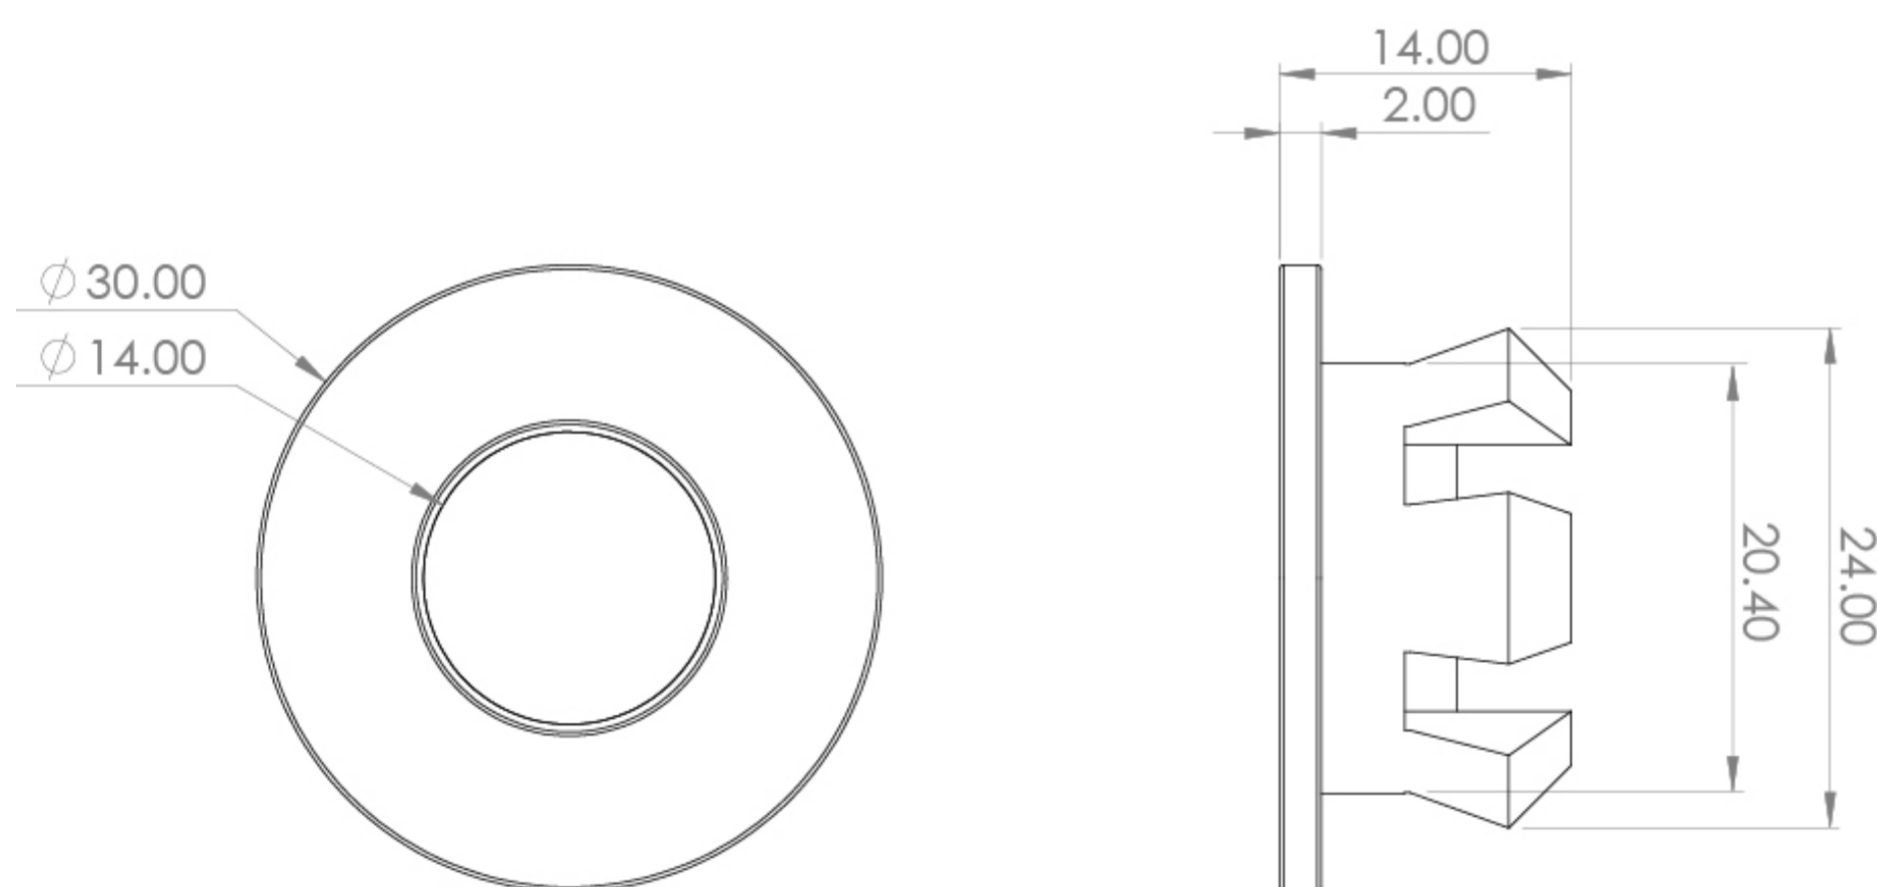

OVERFLOW COVER - CHROME

PRODUCT INFORMATION

Finish:	Chrome
Height:	30mm
Width:	30mm
Depth:	18mm
Weight	0.2kg
Guarantee	5 years

Product Code: OC001

DESCRIPTION

Ensure your basin's appearance is perfected by pairing an overflow cover that matches your taps and waste.

TECHNICAL DRAWING

Saneux reserves the right to alter the specifications and product range without prior notice. Dimensions are given as a guide only. Dimensions should not be used for surrounding furniture, fixtures and fittings until the product is on site.

<https://saneux.com/products/overflow-cover-chrome>