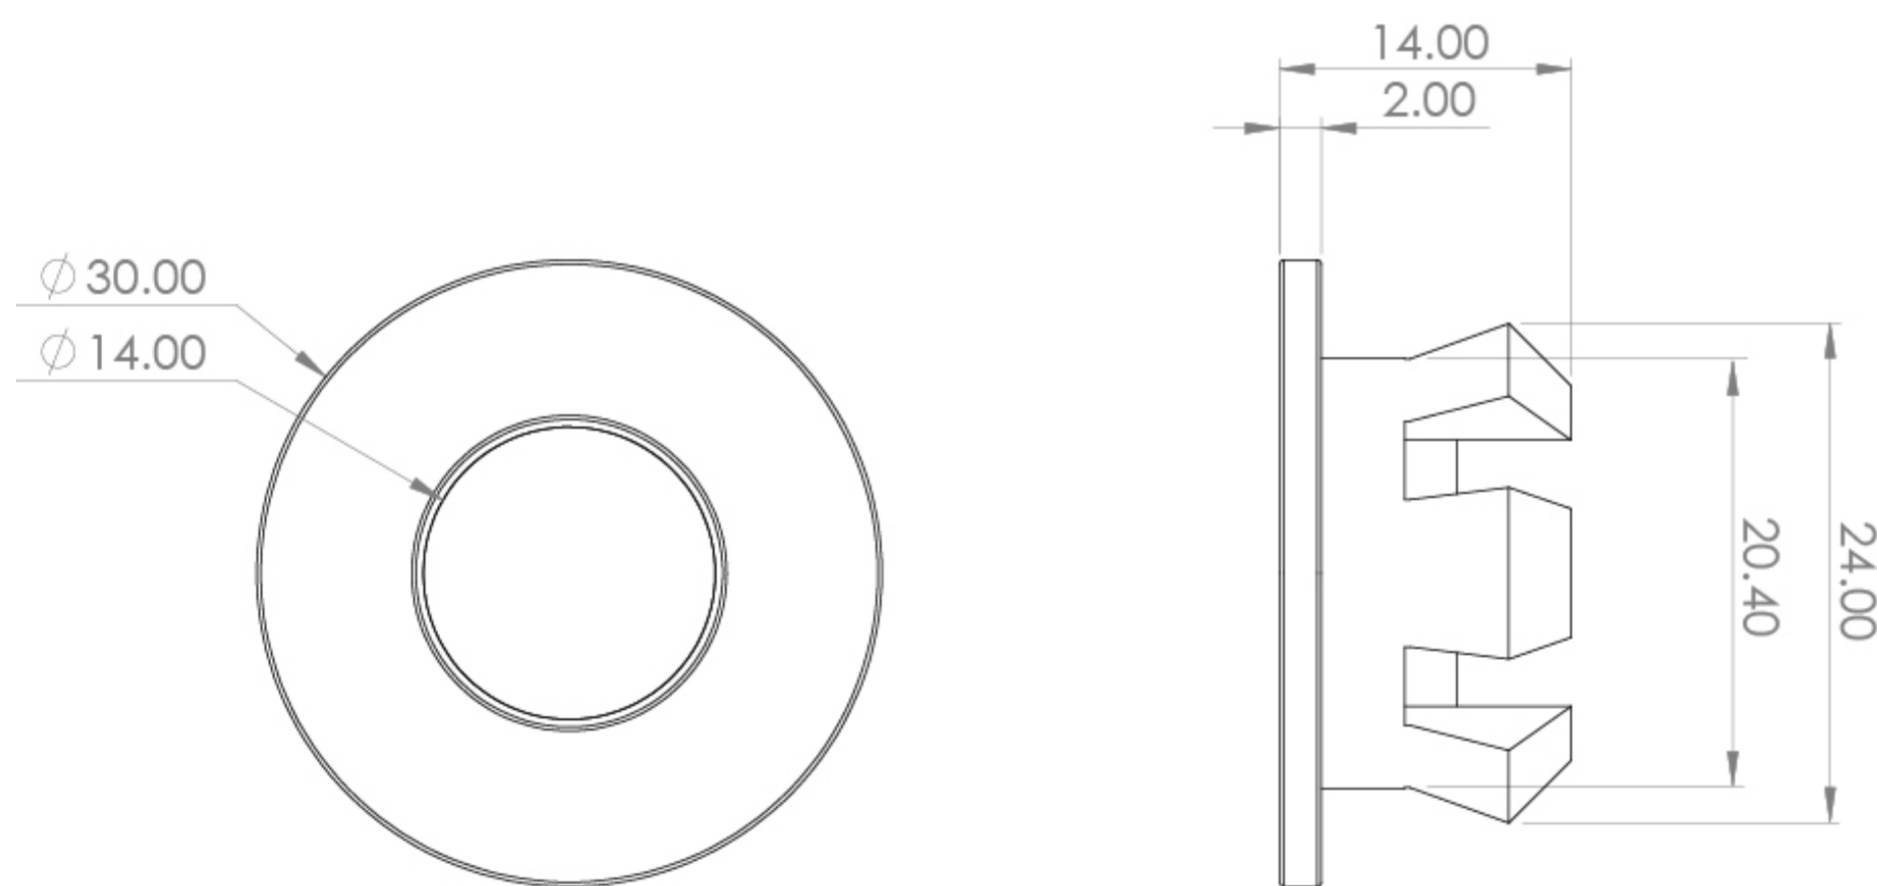

OVERFLOW COVER - CHROME

PRODUCT INFORMATION

Finish:	Chrome
Height:	30mm
Width:	30mm
Depth:	18mm
Weight	0.2kg
Guarantee	5 years

Product Code: OC001

DESCRIPTION

Ensure your basin's appearance is perfected by pairing an overflow cover that matches your taps and waste.

TECHNICAL DRAWING

Saneux reserves the right to alter the specifications and product range without prior notice. Dimensions are given as a guide only. Dimensions should not be used for surrounding furniture, fixtures and fittings until the product is on site.

<https://saneux.com/products/overflow-cover-chrome>