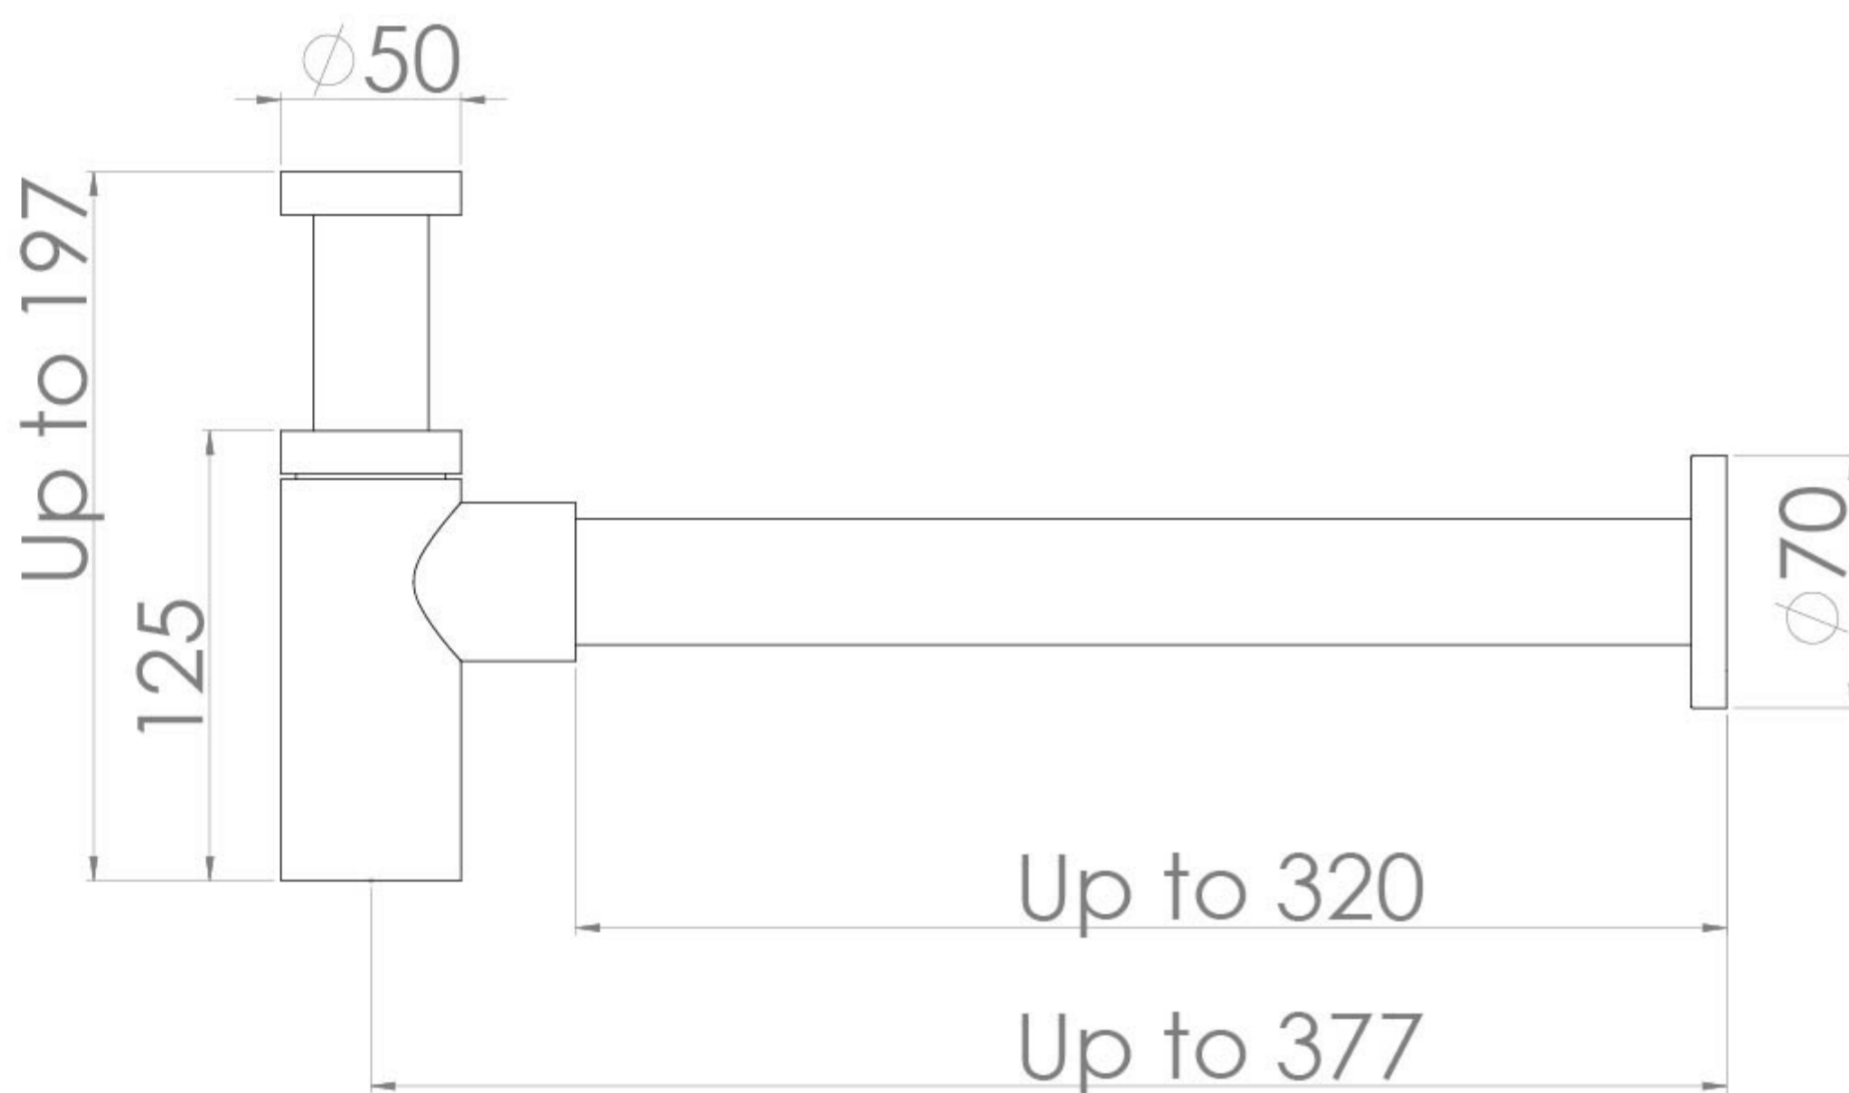

TECHNICAL DRAWING

Saneux reserves the right to alter the specifications and product range without prior notice. Dimensions are given as a guide only. Dimensions should not be used for surrounding furniture, fixtures and fittings until the product is on site.

<https://saneux.com/products/cos-round-bottle-trap-satin-black>