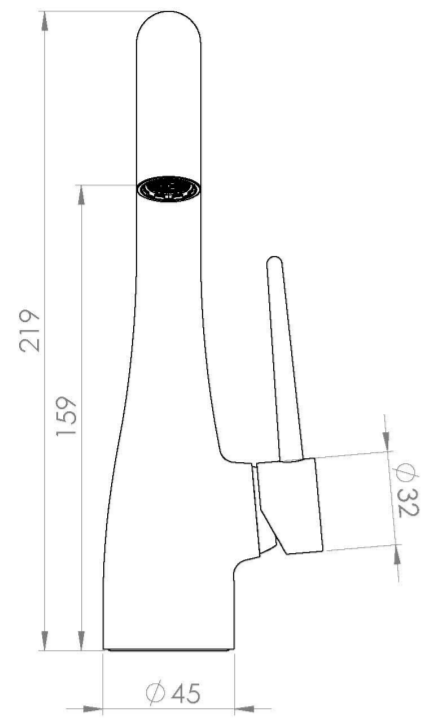

EDEN BASIN MIXER - BRUSHED BRONZE

Product Code: ED001.BR

PRODUCT INFORMATION

Finish:	Brushed Bronze (PVD)
Height:	218mm
Width:	45mm
Depth:	121mm
Material	Brass
Weight	1.12kg
Compatible Aerator(s)	Cache JR
Waste	Not included, purchase separately
Guarantee	5 years
Spout Projection (mm)	121mm

DESCRIPTION

Beautifully curved and organic, the EDEN brassware is a truly unique brassware range.

The single lever basin mixer has a tall and elegant swan-like neck and this is closely replicated through the lever handle to create an all-encompassing sleek and sophisticated look. It also has a swivel spout so that you can change the direction of where the water hits the basin.

The finish is PVD, meaning it is extremely hardwearing and easy to clean.

Waste to be purchased separately.

- 0.2 Bar - Flowrate: 2.18 l/min
- 0.5 Bar - Flowrate: 3.69 l/min
- 1 Bar - Flowrate: 5.29 l/min
- 2 Bar - Flowrate: 7.58 l/min
- 3 Bar - Flowrate: 9.47 l/min
- 5 Bar - Flowrate: 12.42 l/min