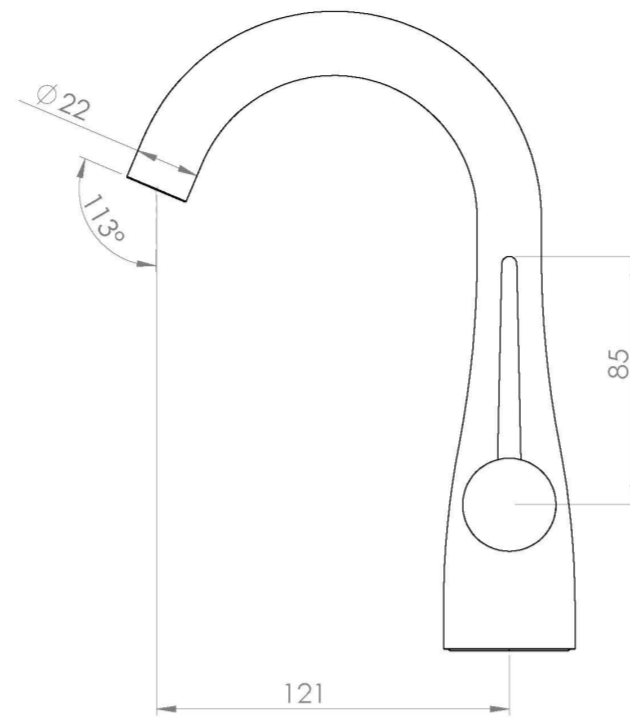

EDEN BASIN MIXER - BRUSHED BRONZE

Product Code: ED001.BR

PRODUCT INFORMATION

Finish:	Brushed Bronze (PVD)
Height:	218mm
Width:	45mm
Depth:	121mm
Material	Brass
Weight	1.12kg
Compatible Aerator(s)	Cache JR
Waste	Not included, purchase separately
Guarantee	5 years
Spout Projection (mm)	121mm

DESCRIPTION

Beautifully curved and organic, the EDEN brassware is a truly unique brassware range.

The single lever basin mixer has a tall and elegant swan-like neck and this is closely replicated through the lever handle to create an all-encompassing sleek and sophisticated look. It also has a swivel spout so that you can change the direction of where the water hits the basin.

The finish is PVD, meaning it is extremely hardwearing and easy to clean.

Waste to be purchased separately.

- 0.2 Bar - Flowrate: 2.18 l/min
- 0.5 Bar - Flowrate: 3.69 l/min
- 1 Bar - Flowrate: 5.29 l/min
- 2 Bar - Flowrate: 7.58 l/min
- 3 Bar - Flowrate: 9.47 l/min
- 5 Bar - Flowrate: 12.42 l/min