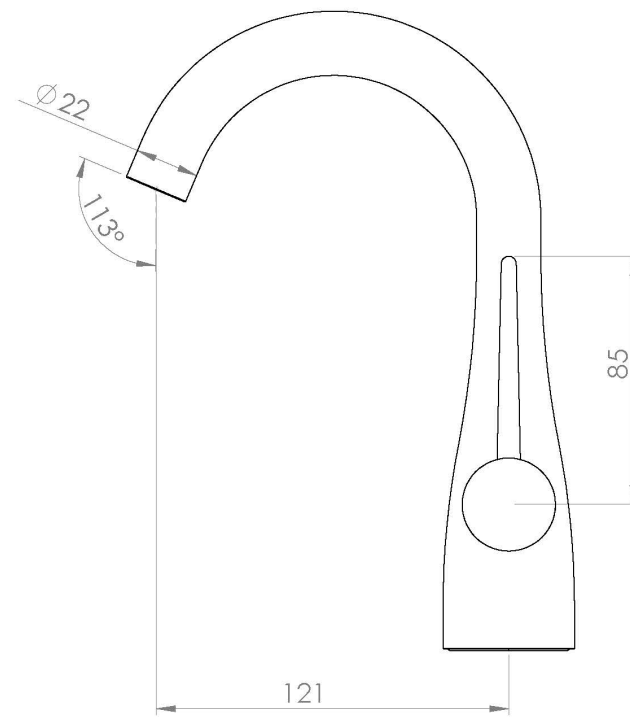

### PRODUCT INFORMATION

<b>Finish:</b>	Satin Black (PVD)
<b>Height:</b>	218mm
<b>Width:</b>	45mm
<b>Depth:</b>	121mm
<b>Material</b>	Brass
<b>Weight</b>	1.12kg
<b>Compatible Aerator(s)</b>	Cache JR
<b>Waste</b>	Not included, purchase separately
<b>Guarantee</b>	5 years
<b>Spout Projection (mm)</b>	121mm

### DESCRIPTION

Beautifully curved and organic, the EDEN brassware is a truly unique brassware range.

The single lever basin mixer has a tall and elegant swan-like neck and this is closely replicated through the lever handle to create an all-encompassing sleek and sophisticated look. It also has a swivel spout so that you can change the direction of where the water hits the basin.

The finish is PVD, meaning it is extremely hardwearing and easy to clean.

Waste to be purchased separately.

---

- 0.2 Bar - Flowrate: 2.18 l/min
- 0.5 Bar - Flowrate: 3.69 l/min
- 1 Bar - Flowrate: 5.29 l/min
- 2 Bar - Flowrate: 7.58 l/min
- 3 Bar - Flowrate: 9.47 l/min
- 5 Bar - Flowrate: 12.42 l/min

Saneux reserves the right to alter the specifications and product range without prior notice. Dimensions are given as a guide only. Dimensions should not be used for surrounding furniture, fixtures and fittings until the product is on site.