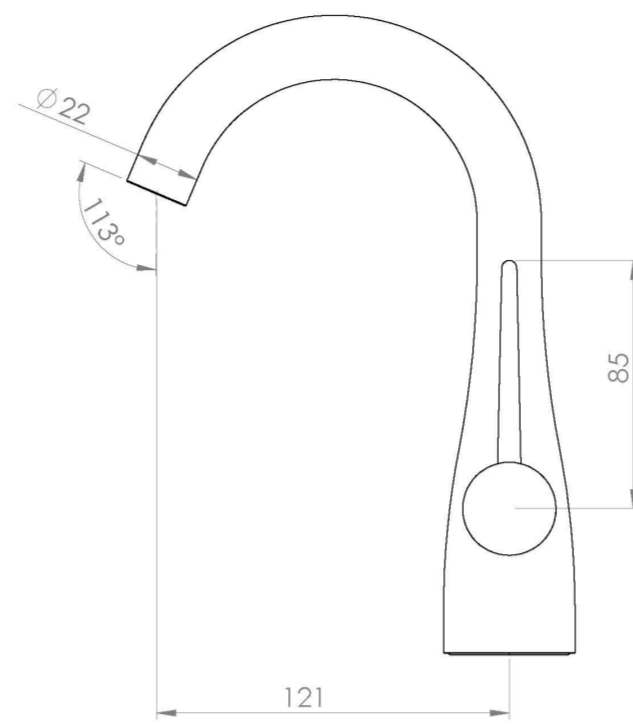

### PRODUCT INFORMATION

<b>Finish:</b>	Satin Black (PVD)
<b>Height:</b>	218mm
<b>Width:</b>	45mm
<b>Depth:</b>	121mm
<b>Material</b>	Brass
<b>Weight</b>	1.12kg
<b>Compatible Aerator(s)</b>	Cache JR
<b>Waste</b>	Not included, purchase separately
<b>Guarantee</b>	5 years
<b>Spout Projection (mm)</b>	121mm

### DESCRIPTION

Beautifully curved and organic, the EDEN brassware is a truly unique brassware range.

The single lever basin mixer has a tall and elegant swan-like neck and this is closely replicated through the lever handle to create an all-encompassing sleek and sophisticated look. It also has a swivel spout so that you can change the direction of where the water hits the basin.

The finish is PVD, meaning it is extremely hardwearing and easy to clean.

Waste to be purchased separately.

---

- 0.2 Bar - Flowrate: 2.18 l/min
- 0.5 Bar - Flowrate: 3.69 l/min
- 1 Bar - Flowrate: 5.29 l/min
- 2 Bar - Flowrate: 7.58 l/min
- 3 Bar - Flowrate: 9.47 l/min
- 5 Bar - Flowrate: 12.42 l/min

Saneux reserves the right to alter the specifications and product range without prior notice. Dimensions are given as a guide only. Dimensions should not be used for surrounding furniture, fixtures and fittings until the product is on site.