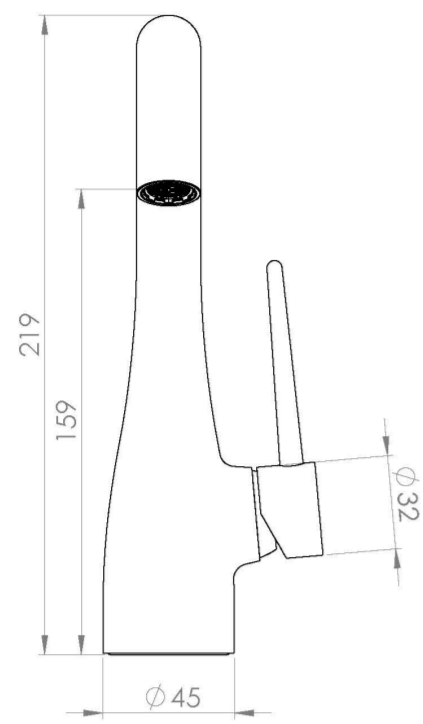

### PRODUCT INFORMATION

<b>Finish:</b>	Satin Black (PVD)
<b>Height:</b>	218mm
<b>Width:</b>	45mm
<b>Depth:</b>	121mm
<b>Material</b>	Brass
<b>Weight</b>	1.12kg
<b>Compatible Aerator(s)</b>	Cache JR
<b>Waste</b>	Not included, purchase separately
<b>Guarantee</b>	5 years
<b>Spout Projection (mm)</b>	121mm

### DESCRIPTION

Beautifully curved and organic, the EDEN brassware is a truly unique brassware range.

The single lever basin mixer has a tall and elegant swan-like neck and this is closely replicated through the lever handle to create an all-encompassing sleek and sophisticated look. It also has a swivel spout so that you can change the direction of where the water hits the basin.

The finish is PVD, meaning it is extremely hardwearing and easy to clean.

Waste to be purchased separately.

---

- 0.2 Bar - Flowrate: 2.18 l/min
- 0.5 Bar - Flowrate: 3.69 l/min
- 1 Bar - Flowrate: 5.29 l/min
- 2 Bar - Flowrate: 7.58 l/min
- 3 Bar - Flowrate: 9.47 l/min
- 5 Bar - Flowrate: 12.42 l/min

Saneux reserves the right to alter the specifications and product range without prior notice. Dimensions are given as a guide only. Dimensions should not be used for surrounding furniture, fixtures and fittings until the product is on site.