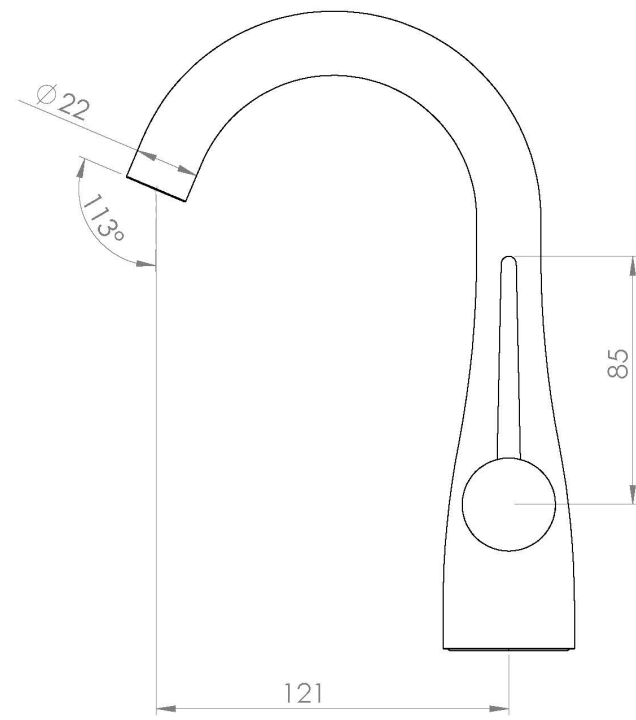

EDEN BASIN MIXER - SATIN BLACK

Product Code: ED001.SB

PRODUCT INFORMATION

Finish:	Satin Black (PVD)
Height:	218mm
Width:	45mm
Depth:	121mm
Material	Brass
Weight	1.12kg
Compatible Aerator(s)	Cache JR
Waste	Not included, purchase separately
Guarantee	5 years
Spout Projection (mm)	121mm

DESCRIPTION

Beautifully curved and organic, the EDEN brassware is a truly unique brassware range.

The single lever basin mixer has a tall and elegant swan-like neck and this is closely replicated through the lever handle to create an all-encompassing sleek and sophisticated look. It also has a swivel spout so that you can change the direction of where the water hits the basin.

The finish is PVD, meaning it is extremely hardwearing and easy to clean.

Waste to be purchased separately.

- 0.2 Bar - Flowrate: 2.18 l/min
- 0.5 Bar - Flowrate: 3.69 l/min
- 1 Bar - Flowrate: 5.29 l/min
- 2 Bar - Flowrate: 7.58 l/min
- 3 Bar - Flowrate: 9.47 l/min
- 5 Bar - Flowrate: 12.42 l/min