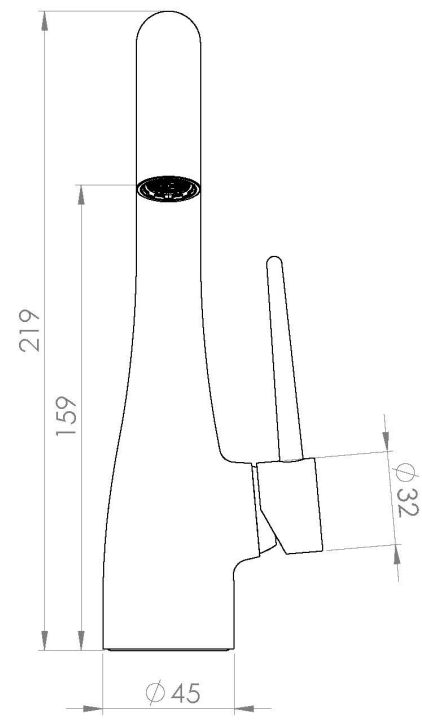

EDEN BASIN MIXER - SATIN BLACK

Product Code: ED001.SB

PRODUCT INFORMATION

Finish:	Satin Black (PVD)
Height:	218mm
Width:	45mm
Depth:	121mm
Material	Brass
Weight	1.12kg
Compatible Aerator(s)	Cache JR
Waste	Not included, purchase separately
Guarantee	5 years
Spout Projection (mm)	121mm

DESCRIPTION

Beautifully curved and organic, the EDEN brassware is a truly unique brassware range.

The single lever basin mixer has a tall and elegant swan-like neck and this is closely replicated through the lever handle to create an all-encompassing sleek and sophisticated look. It also has a swivel spout so that you can change the direction of where the water hits the basin.

The finish is PVD, meaning it is extremely hardwearing and easy to clean.

Waste to be purchased separately.

- 0.2 Bar - Flowrate: 2.18 l/min
- 0.5 Bar - Flowrate: 3.69 l/min
- 1 Bar - Flowrate: 5.29 l/min
- 2 Bar - Flowrate: 7.58 l/min
- 3 Bar - Flowrate: 9.47 l/min
- 5 Bar - Flowrate: 12.42 l/min