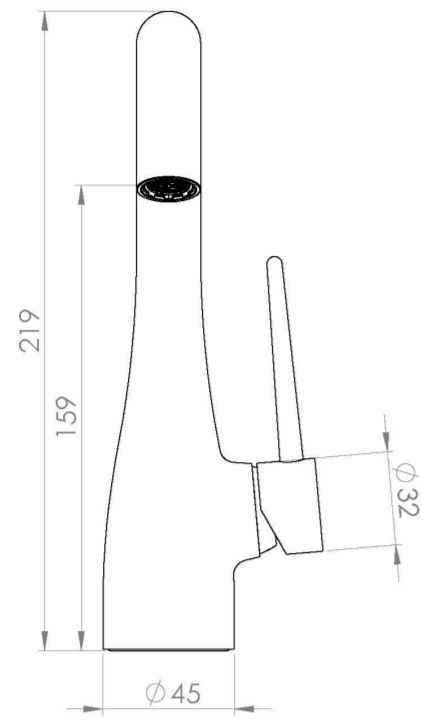

EDEN BASIN MIXER - SATIN BLACK

Product Code: ED001.SB

PRODUCT INFORMATION

Finish:	Satin Black (PVD)
Height:	218mm
Width:	45mm
Depth:	121mm
Product Type:	Deck Mounted Basin Mixer Tap, Single Lever Basin Mixer
Material	Brass
Weight	1.12kg
Compatible Aerator(s)	Cache JR
Waste	Not included, purchase separately
Guarantee	5 years
Spout Projection (mm)	121mm

DESCRIPTION

Beautifully curved and organic, the EDEN brassware is a truly unique brassware range.

The single lever basin mixer has a tall and elegant swan-like neck and this is closely replicated through the lever handle to create an all-encompassing sleek and sophisticated look. It also has a swivel spout so that you can change the direction of where the water hits the basin.

The finish is PVD, meaning it is extremely hardwearing and easy to clean.

Waste to be purchased separately.

- 0.2 Bar - Flowrate: 2.18 l/min
- 0.5 Bar - Flowrate: 3.69 l/min
- 1 Bar - Flowrate: 5.29 l/min
- 2 Bar - Flowrate: 7.58 l/min
- 3 Bar - Flowrate: 9.47 l/min
- 5 Bar - Flowrate: 12.42 l/min