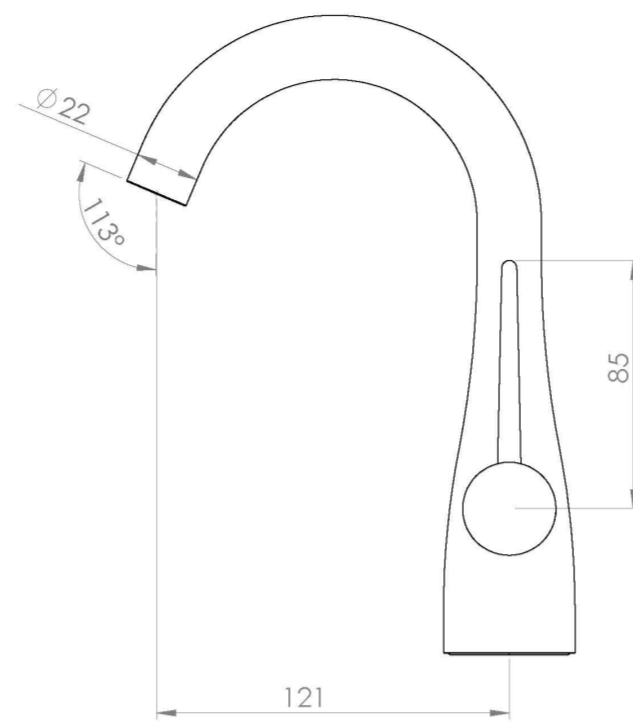

EDEN BASIN MIXER - SATIN BLACK

Product Code: ED001.SB

PRODUCT INFORMATION

Finish:	Satin Black (PVD)
Height:	218mm
Width:	45mm
Depth:	121mm
Material	Brass
Weight	1.12kg
Compatible Aerator(s)	Cache JR
Waste	Not included, purchase separately
Guarantee	5 years
Spout Projection (mm)	121mm

DESCRIPTION

Beautifully curved and organic, the EDEN brassware is a truly unique brassware range.

The single lever basin mixer has a tall and elegant swan-like neck and this is closely replicated through the lever handle to create an all-encompassing sleek and sophisticated look. It also has a swivel spout so that you can change the direction of where the water hits the basin.

The finish is PVD, meaning it is extremely hardwearing and easy to clean.

Waste to be purchased separately.

- 0.2 Bar - Flowrate: 2.18 l/min
- 0.5 Bar - Flowrate: 3.69 l/min
- 1 Bar - Flowrate: 5.29 l/min
- 2 Bar - Flowrate: 7.58 l/min
- 3 Bar - Flowrate: 9.47 l/min
- 5 Bar - Flowrate: 12.42 l/min