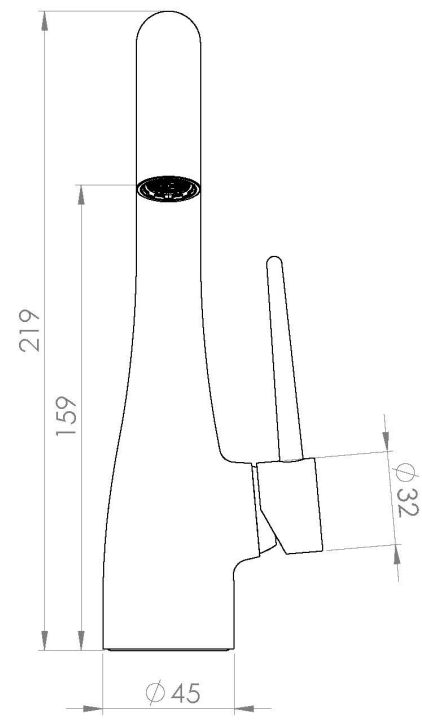

- 0.2 Bar - Flowrate: 2.18 l/min
- 0.5 Bar - Flowrate: 3.69 l/min
- 1 Bar - Flowrate: 5.29 l/min
- 2 Bar - Flowrate: 7.58 l/min
- 3 Bar - Flowrate: 9.47 l/min
- 5 Bar - Flowrate: 12.42 l/min

Saneux reserves the right to alter the specifications and product range without prior notice. Dimensions are given as a guide only. Dimensions should not be used for surrounding furniture, fixtures and fittings until the product is on site.

<https://saneux.com/products/eden-basin-mixer-satin-black>