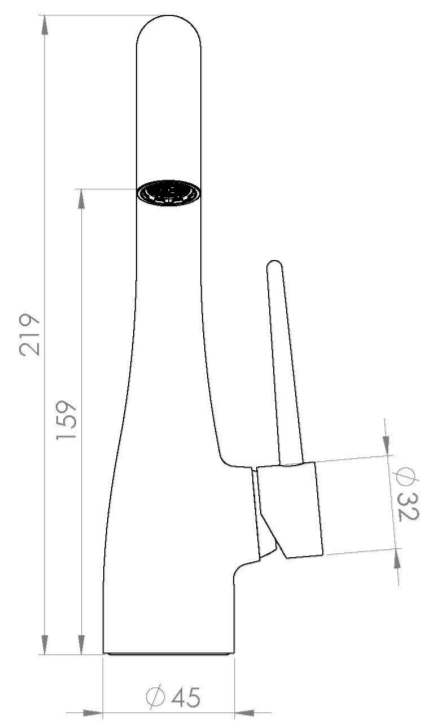

EDEN BASIN MIXER - SATIN BLACK

Product Code: ED001.SB

PRODUCT INFORMATION

Finish:	Satin Black (PVD)
Height:	218mm
Width:	45mm
Depth:	121mm
Material	Brass
Weight	1.12kg
Compatible Aerator(s)	Cache JR
Waste	Not included, purchase separately
Guarantee	5 years
Spout Projection (mm)	121mm

DESCRIPTION

Beautifully curved and organic, the EDEN brassware is a truly unique brassware range.

The single lever basin mixer has a tall and elegant swan-like neck and this is closely replicated through the lever handle to create an all-encompassing sleek and sophisticated look. It also has a swivel spout so that you can change the direction of where the water hits the basin.

The finish is PVD, meaning it is extremely hardwearing and easy to clean.

Waste to be purchased separately.

- 0.2 Bar - Flowrate: 2.18 l/min
- 0.5 Bar - Flowrate: 3.69 l/min
- 1 Bar - Flowrate: 5.29 l/min
- 2 Bar - Flowrate: 7.58 l/min
- 3 Bar - Flowrate: 9.47 l/min
- 5 Bar - Flowrate: 12.42 l/min