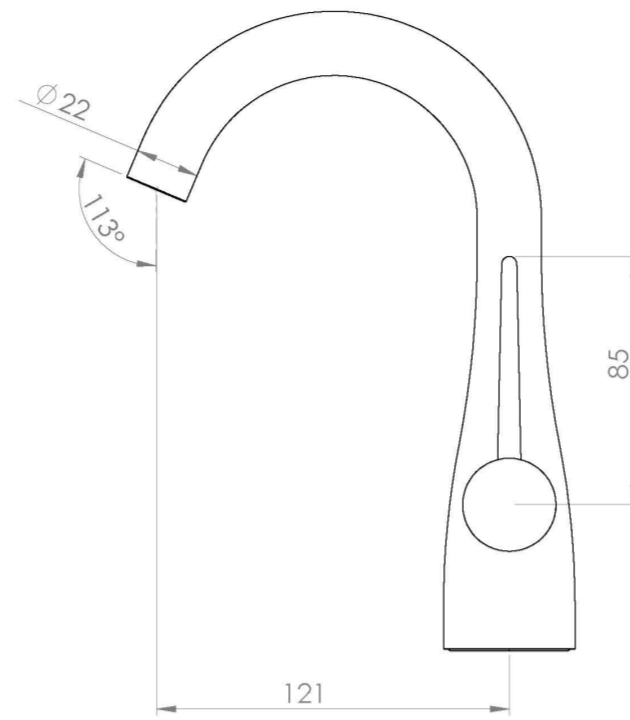

EDEN BASIN MIXER - SATIN BLACK

Product Code: ED001.SB

PRODUCT INFORMATION

Finish:	Satin Black (PVD)
Height:	218mm
Width:	45mm
Depth:	121mm
Product Type:	Deck Mounted Basin Mixer Tap, Single Lever Basin Mixer
Material	Brass
Weight	1.12kg
Compatible Aerator(s)	Cache JR
Waste	Not included, purchase separately
Guarantee	5 years
Spout Projection (mm)	121mm

DESCRIPTION

Beautifully curved and organic, the EDEN brassware is a truly unique brassware range.

The single lever basin mixer has a tall and elegant swan-like neck and this is closely replicated through the lever handle to create an all-encompassing sleek and sophisticated look. It also has a swivel spout so that you can change the direction of where the water hits the basin.

The finish is PVD, meaning it is extremely hardwearing and easy to clean.

Waste to be purchased separately.

- 0.2 Bar - Flowrate: 2.18 l/min
- 0.5 Bar - Flowrate: 3.69 l/min
- 1 Bar - Flowrate: 5.29 l/min
- 2 Bar - Flowrate: 7.58 l/min
- 3 Bar - Flowrate: 9.47 l/min
- 5 Bar - Flowrate: 12.42 l/min