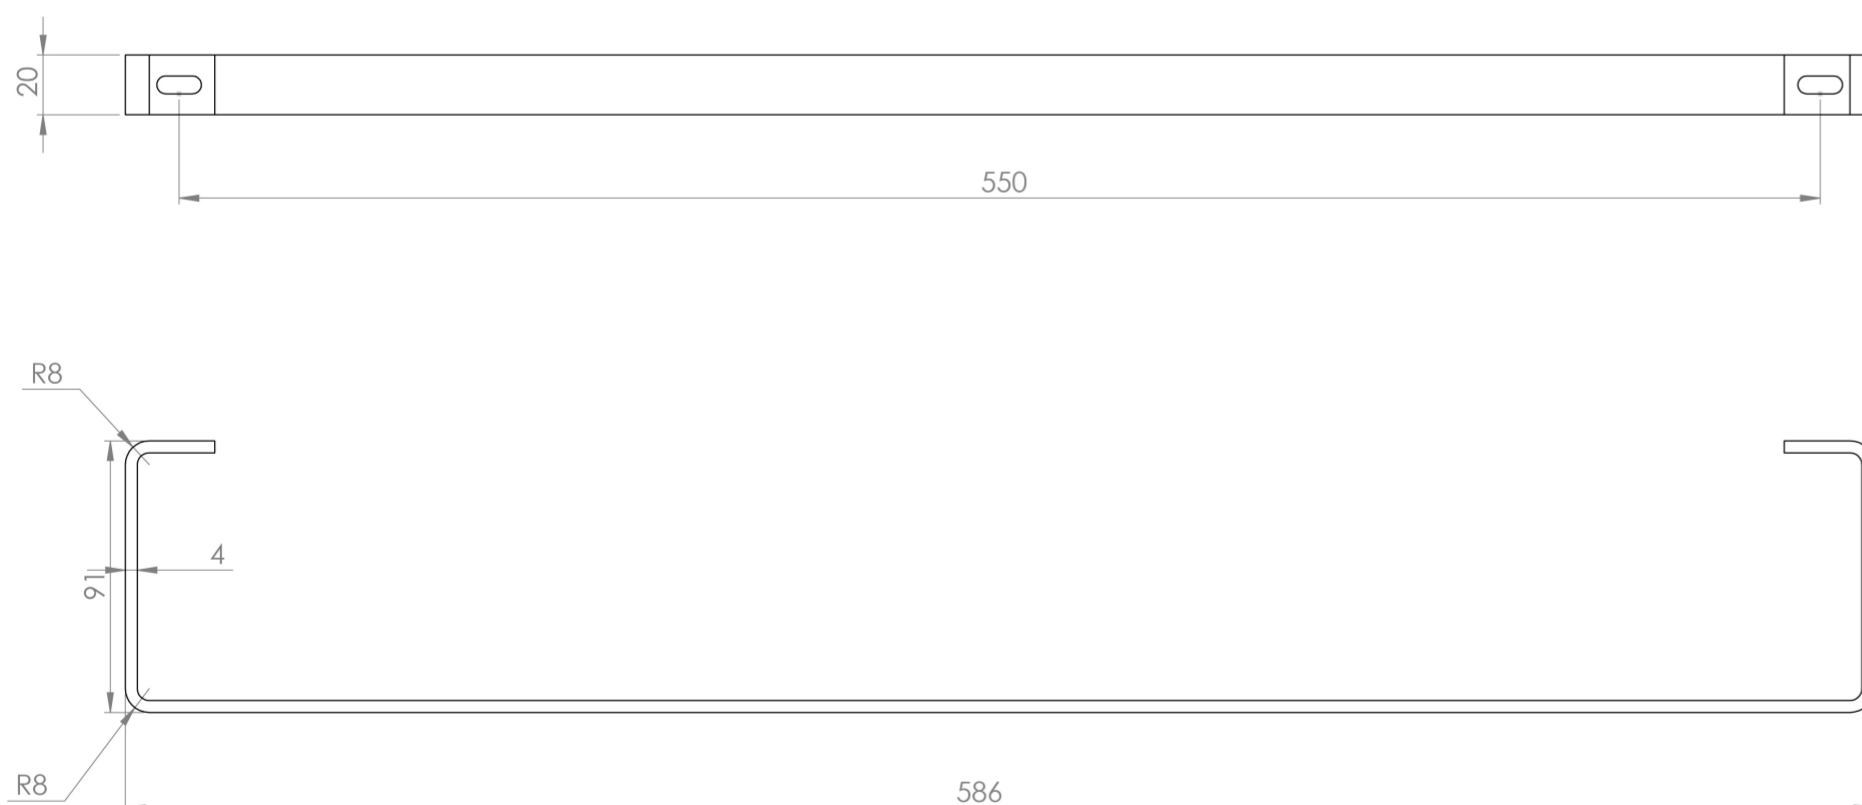

MATTEO 60CM TOWEL RAIL FOR 39002 - BRUSHED BRONZE

Product Code: MA060TR.BR

PRODUCT INFORMATION

Finish:	Brushed Bronze
Height:	91mm
Width:	586mm
Depth:	20mm
Material	Steel
Range Pairing	Matteo
Guarantee	5 years

DESCRIPTION

MATTEO offers an unmistakable style with its square design that is fit for any contemporary bathroom.

Opt for this sleek towel rail to accompany your 60cm MATTEO basin - a great choice for a minimalist bathroom space.

*Basin sold separately - 39002

TECHNICAL DRAWING

Saneux reserves the right to alter the specifications and product range without prior notice. Dimensions are given as a guide only. Dimensions should not be used for surrounding furniture, fixtures and fittings until the product is on site.