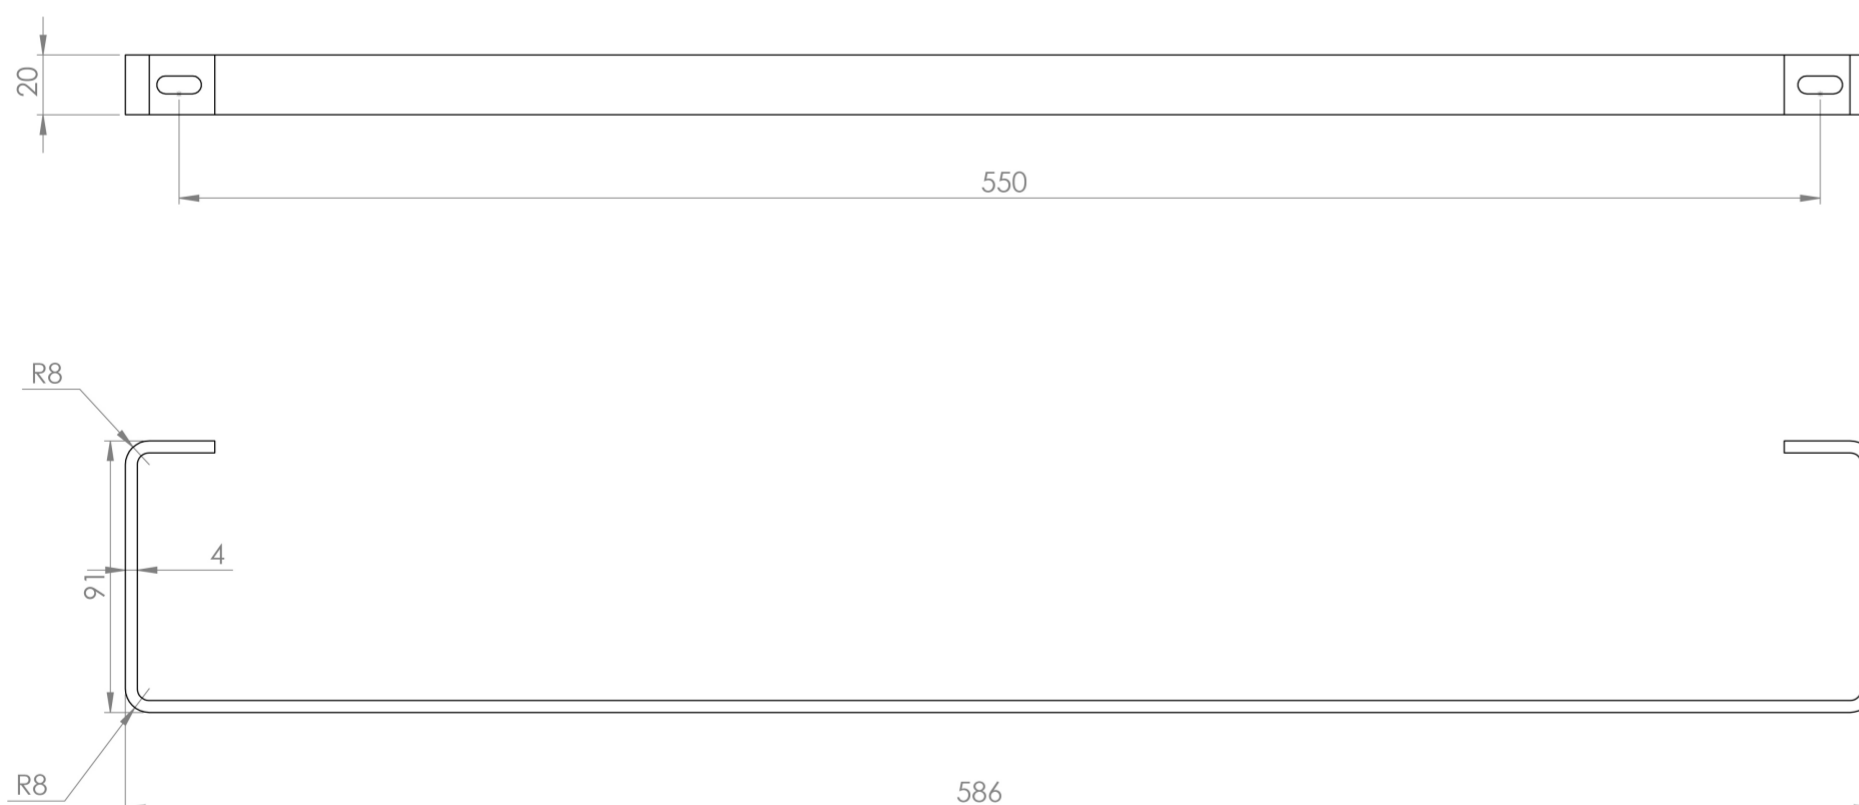

MATTEO 60CM TOWEL RAIL FOR 39002 - BRUSHED BRONZE

Product Code: MA060TR.BR

PRODUCT INFORMATION

Finish:	Brushed Bronze
Height:	91mm
Width:	586mm
Depth:	20mm
Material	Steel
Range Pairing	Matteo
Guarantee	5 years

DESCRIPTION

MATTEO offers an unmistakable style with its square design that is fit for any contemporary bathroom.

Opt for this sleek towel rail to accompany your 60cm MATTEO basin - a great choice for a minimalist bathroom space.

*Basin sold separately - 39002

TECHNICAL DRAWING

Saneux reserves the right to alter the specifications and product range without prior notice. Dimensions are given as a guide only. Dimensions should not be used for surrounding furniture, fixtures and fittings until the product is on site.