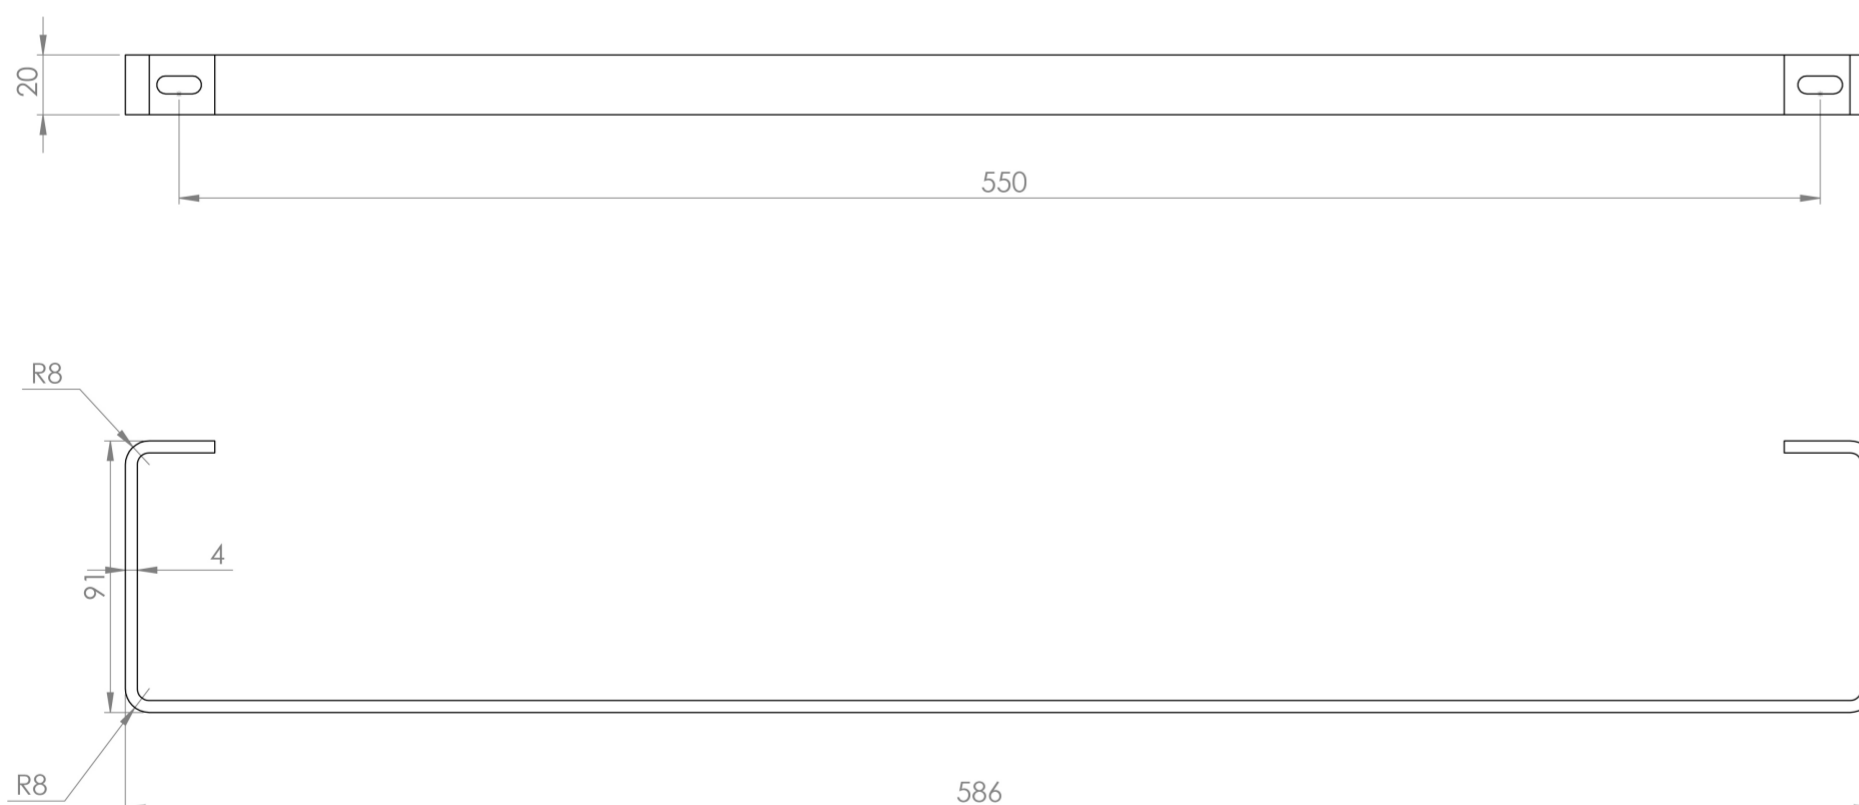

## PRODUCT INFORMATION

<b>Finish:</b>	Satin Black
<b>Height:</b>	91mm
<b>Width:</b>	586mm
<b>Depth:</b>	20mm
<b>Material</b>	Steel
<b>Range Pairing</b>	Matteo
<b>Guarantee</b>	5 years

## DESCRIPTION

MATTEO offers an unmistakable style with its square design that is fit for any contemporary bathroom.

Opt for this sleek towel rail to accompany your 60cm MATTEO basin - a great choice for a minimalist bathroom space.