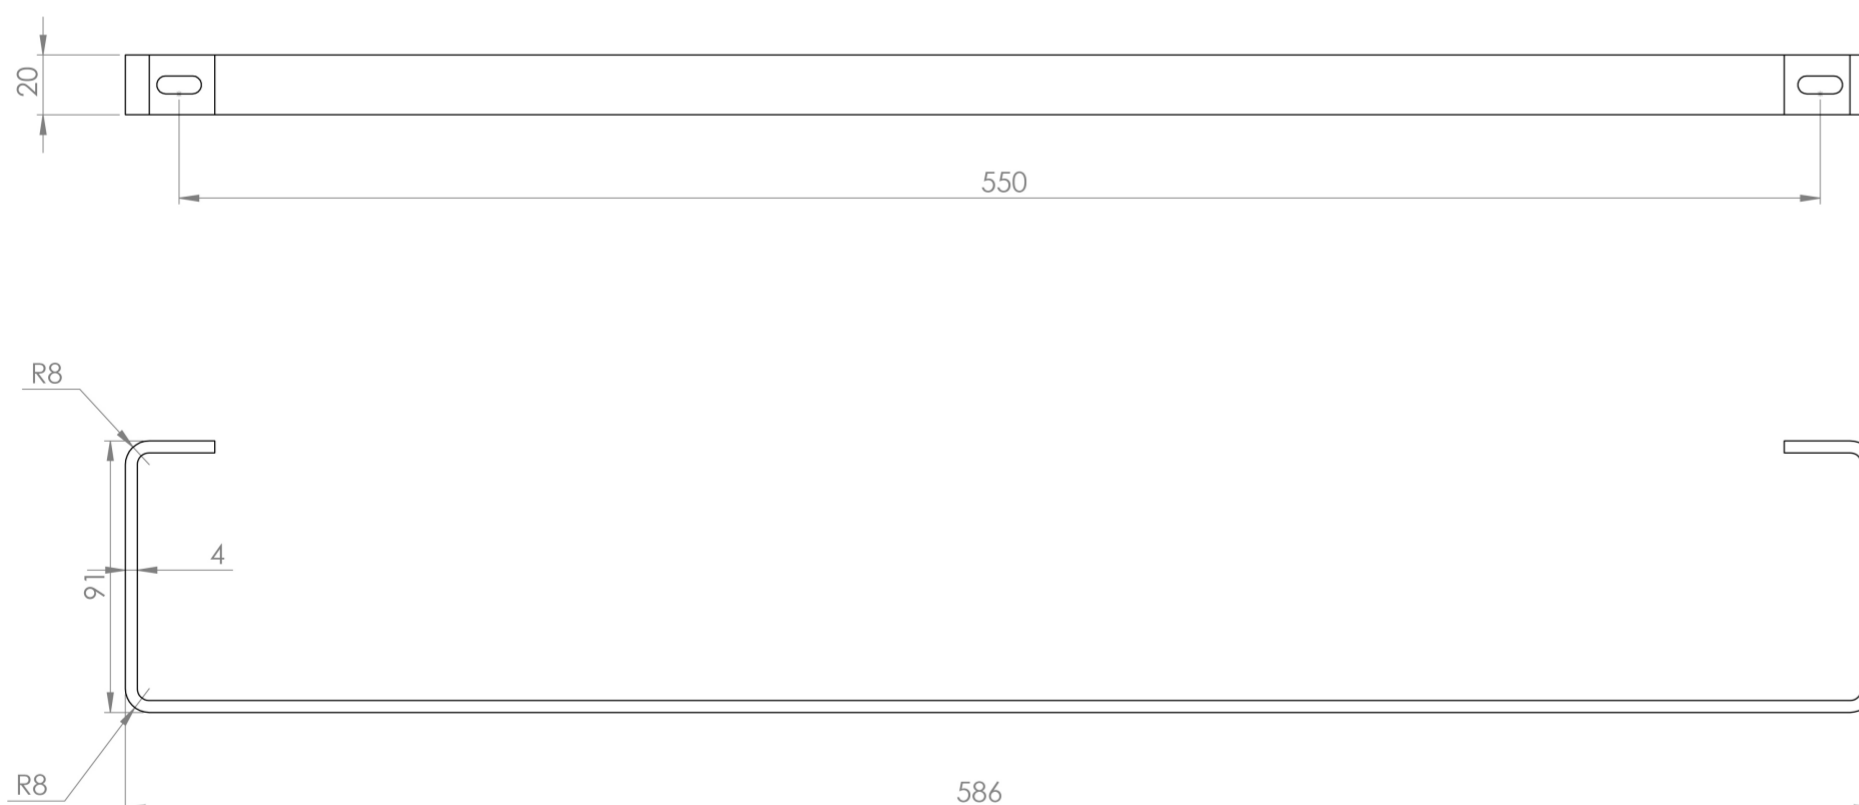

MATTEO 60CM TOWEL RAIL FOR 39002 - SATIN BLACK

Product Code: MA060TR.SB

PRODUCT INFORMATION

Finish:	Satin Black
Height:	91mm
Width:	586mm
Depth:	20mm
Material	Steel
Range Pairing	Matteo
Guarantee	5 years

DESCRIPTION

MATTEO offers an unmistakable style with its square design that is fit for any contemporary bathroom.

Opt for this sleek towel rail to accompany your 60cm MATTEO basin - a great choice for a minimalist bathroom space.

*Basin sold separately - 39002

TECHNICAL DRAWING

Saneux reserves the right to alter the specifications and product range without prior notice. Dimensions are given as a guide only. Dimensions should not be used for surrounding furniture, fixtures and fittings until the product is on site.