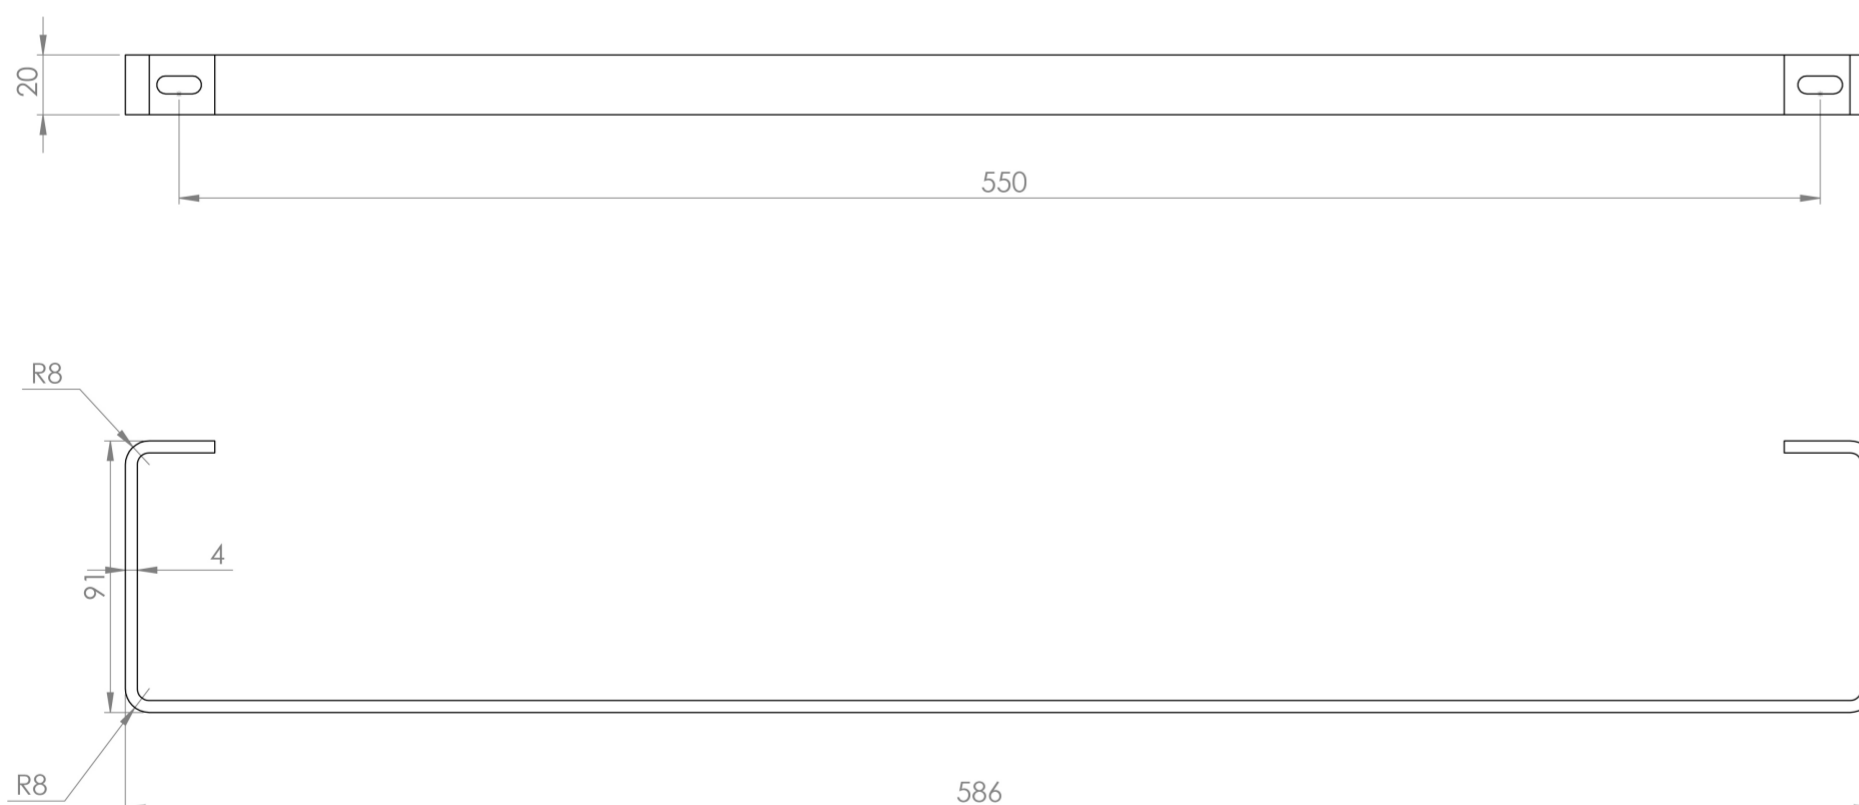

## PRODUCT INFORMATION

<b>Finish:</b>	Brushed Nickel
<b>Height:</b>	91mm
<b>Width:</b>	586mm
<b>Depth:</b>	20mm
<b>Material</b>	Steel
<b>Range Pairing</b>	Matteo
<b>Guarantee</b>	5 years

## DESCRIPTION

MATTEO offers an unmistakable style with its square design that is fit for any contemporary bathroom.

Opt for this sleek towel rail to accompany your 60cm MATTEO basin - a great choice for a minimalist bathroom space.