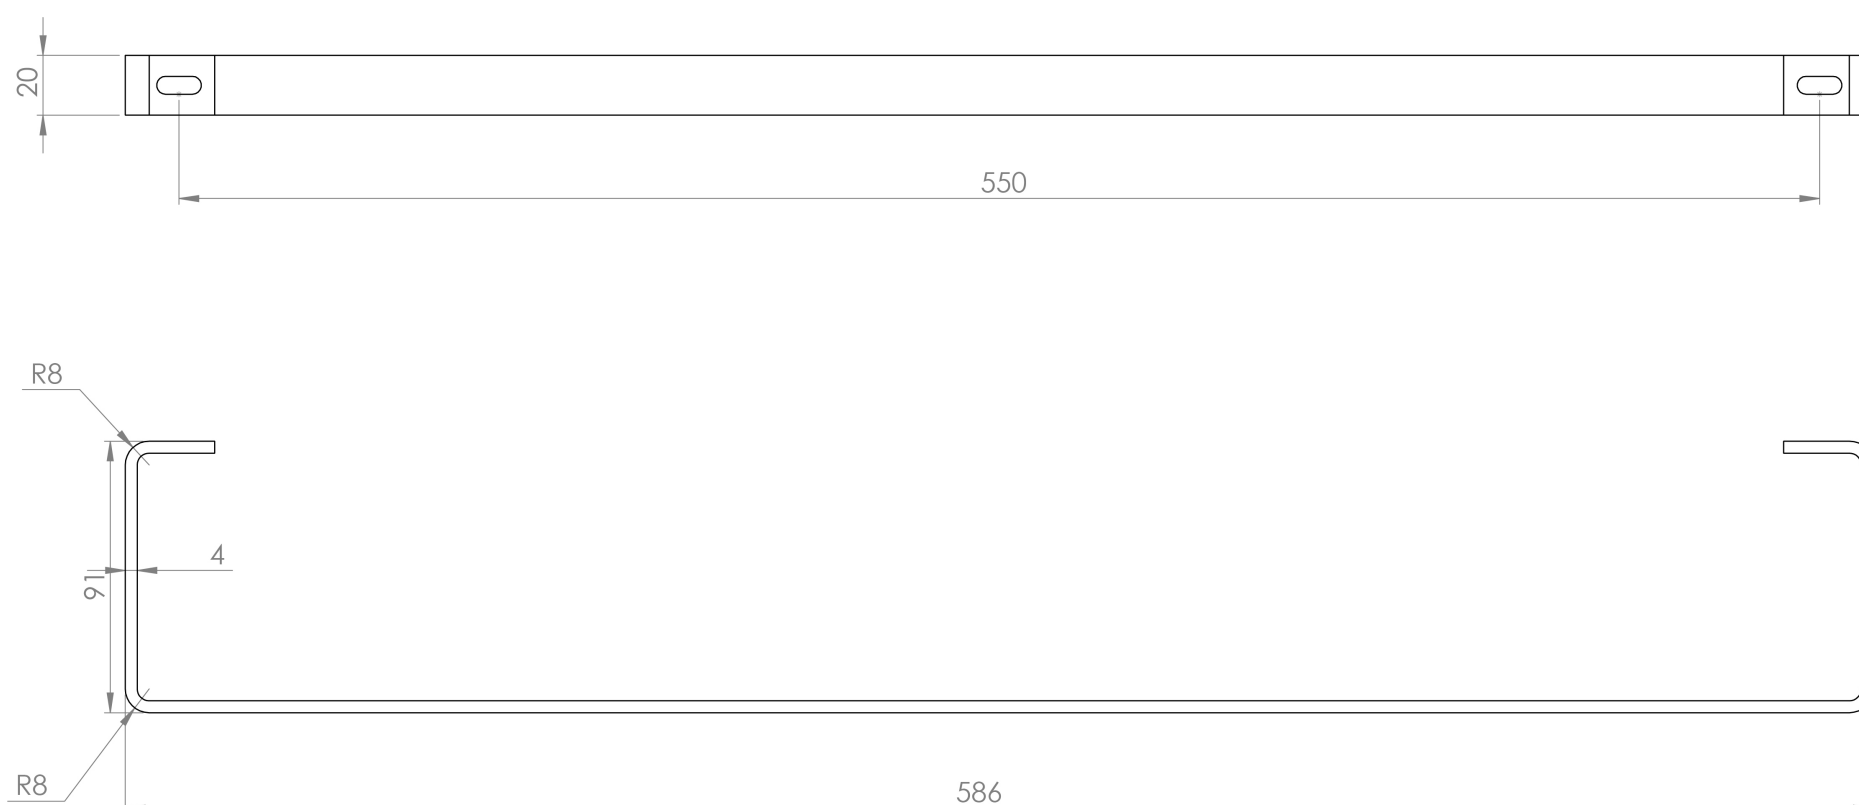

TECHNICAL DRAWING

Saneux reserves the right to alter the specifications and product range without prior notice. Dimensions are given as a guide only. Dimensions should not be used for surrounding furniture, fixtures and fittings until the product is on site.