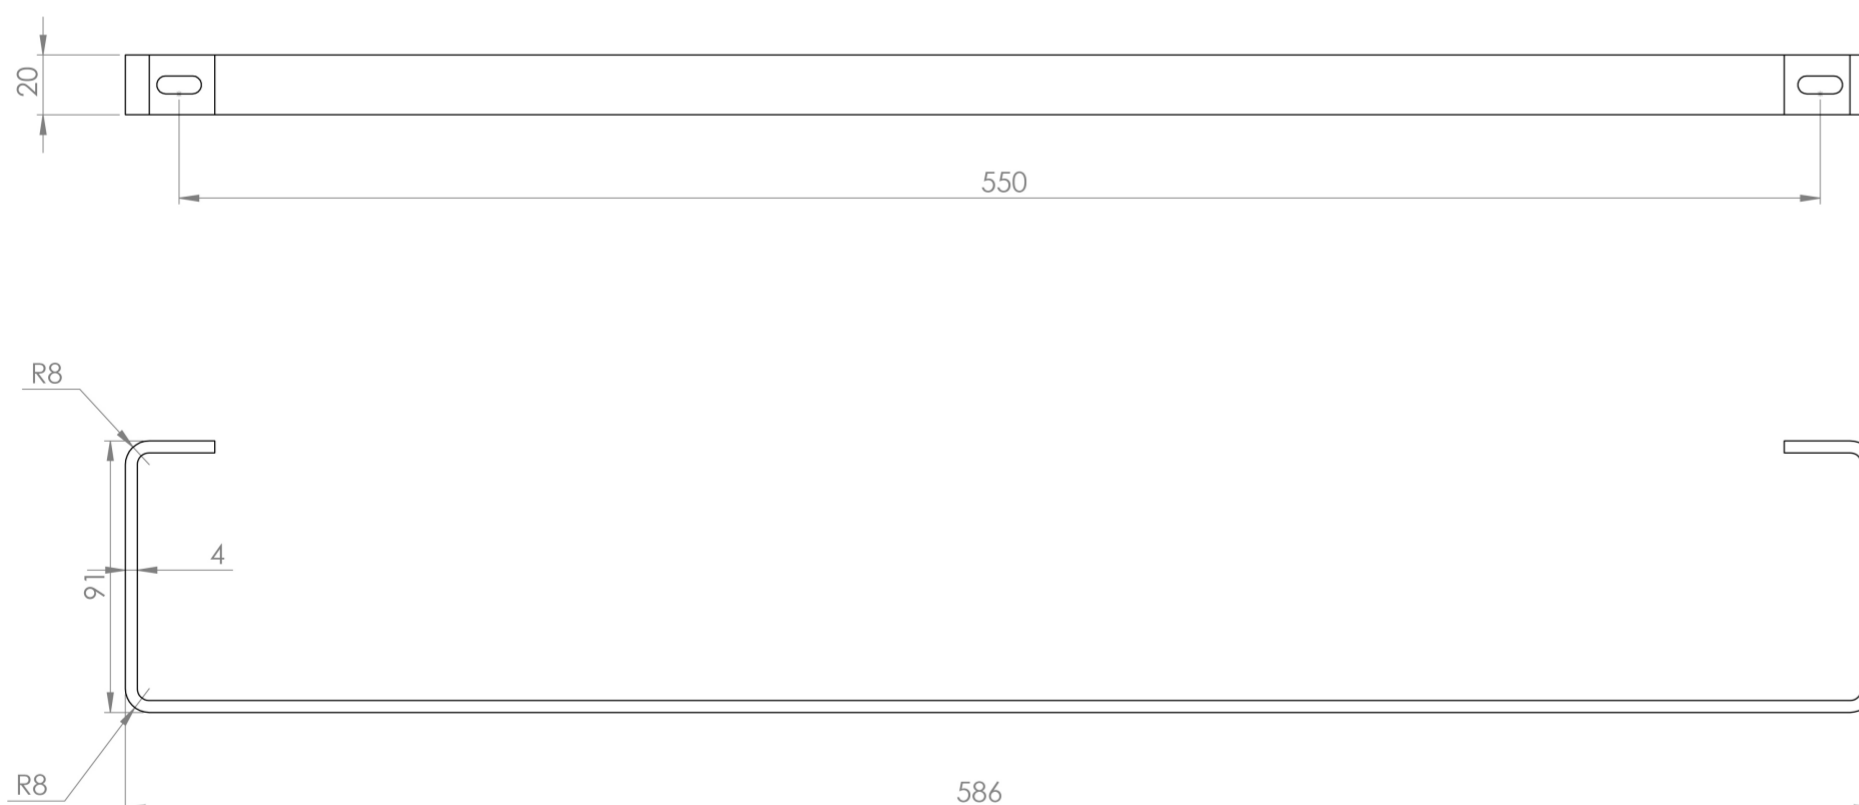

MATTEO 60CM TOWEL RAIL FOR 39002 - BRUSHED NICKEL

Product Code: MA060TR.BN

PRODUCT INFORMATION

Finish:	Brushed Nickel
Height:	91mm
Width:	586mm
Depth:	20mm
Material	Steel
Range Pairing	Matteo
Guarantee	5 years

DESCRIPTION

MATTEO offers an unmistakable style with its square design that is fit for any contemporary bathroom.

Opt for this sleek towel rail to accompany your 60cm MATTEO basin - a great choice for a minimalist bathroom space.

*Basin sold separately - 39002

TECHNICAL DRAWING

Saneux reserves the right to alter the specifications and product range without prior notice. Dimensions are given as a guide only. Dimensions should not be used for surrounding furniture, fixtures and fittings until the product is on site.