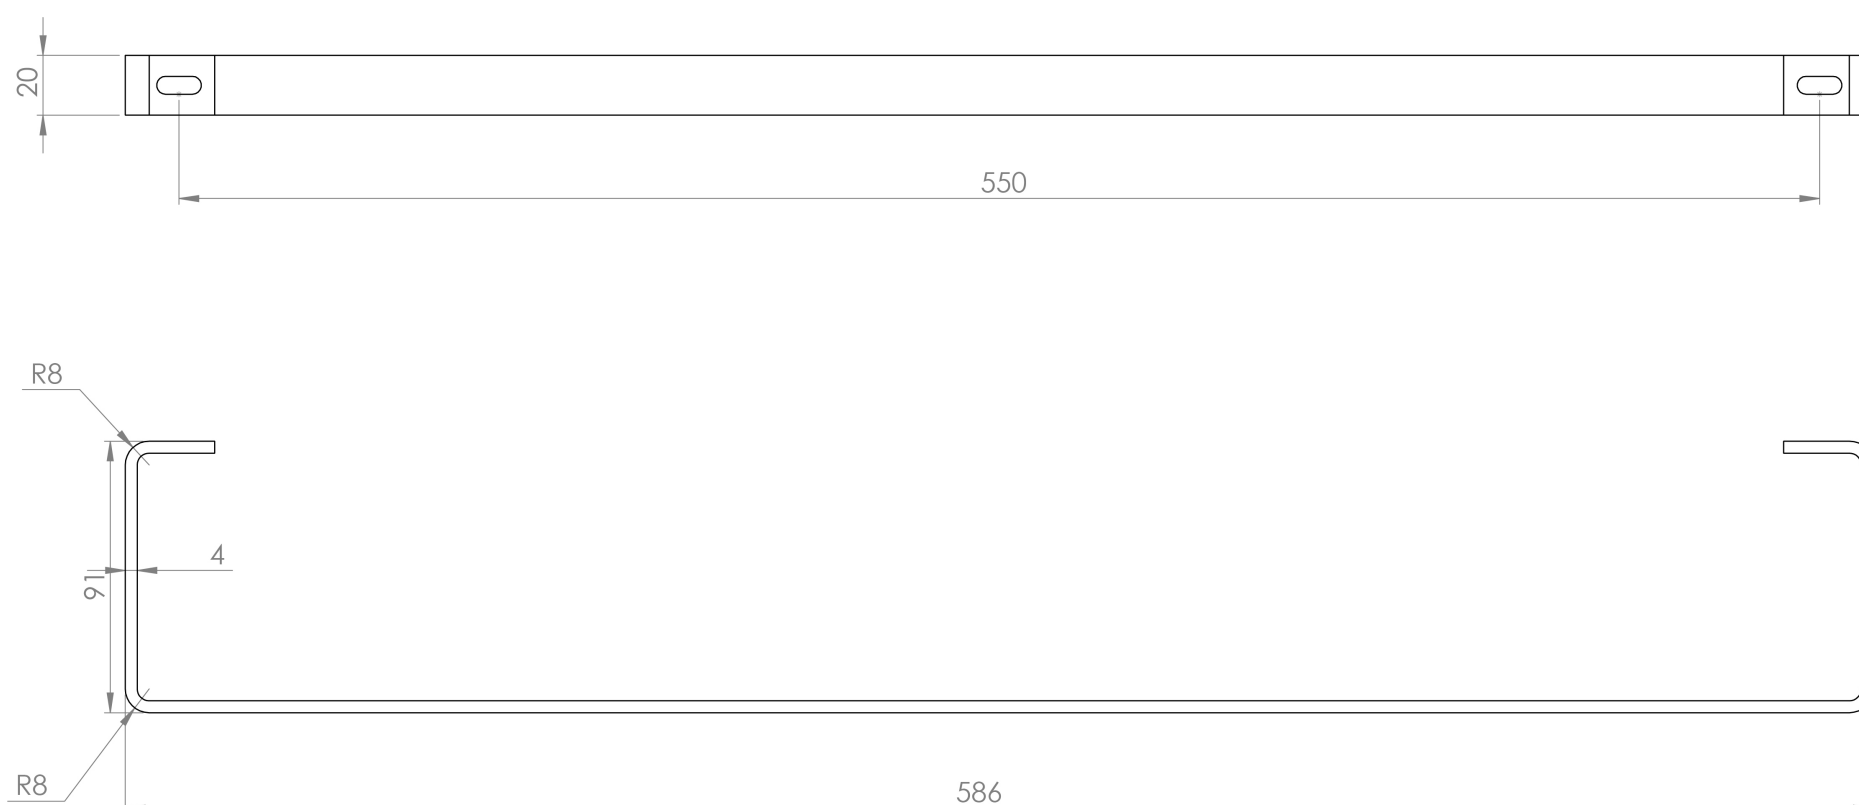

MATTEO 60CM TOWEL RAIL FOR 39002 - BRUSHED BRASS

Product Code: MA060TR.BB

PRODUCT INFORMATION

Finish:	Brushed Brass
Height:	91mm
Width:	586mm
Depth:	20mm
Material	Steel
Range Pairing	Matteo
Guarantee	5 years

DESCRIPTION

MATTEO offers an unmistakable style with its square design that is fit for any contemporary bathroom.

Opt for this sleek towel rail to accompany your 60cm MATTEO basin - a great choice for a minimalist bathroom space.

*Basin sold separately - 39002

TECHNICAL DRAWING

Saneux reserves the right to alter the specifications and product range without prior notice. Dimensions are given as a guide only. Dimensions should not be used for surrounding furniture, fixtures and fittings until the product is on site.