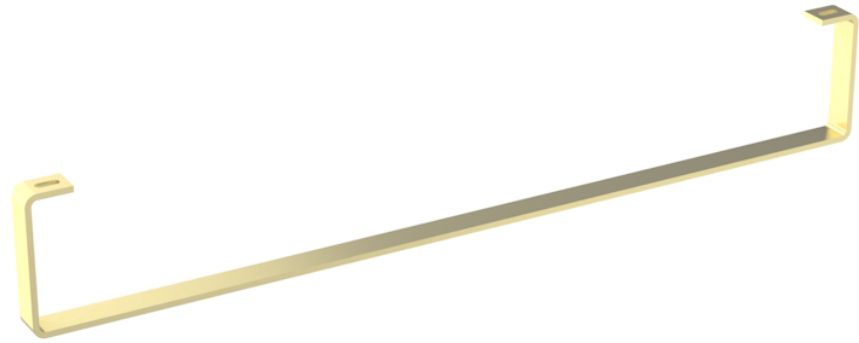

# MATTEO 60CM TOWEL RAIL FOR 39002 - BRUSHED BRASS

**Product Code:** MA060TR.BB

## PRODUCT INFORMATION

<b>Finish:</b>	Brushed Brass
<b>Height:</b>	91mm
<b>Width:</b>	586mm
<b>Depth:</b>	20mm
<b>Material</b>	Steel
<b>Range Pairing</b>	Matteo
<b>Guarantee</b>	5 years

## DESCRIPTION

MATTEO offers an unmistakable style with its square design that is fit for any contemporary bathroom.

Opt for this sleek towel rail to accompany your 60cm MATTEO basin - a great choice for a minimalist bathroom space.

\*Basin sold separately - 39002