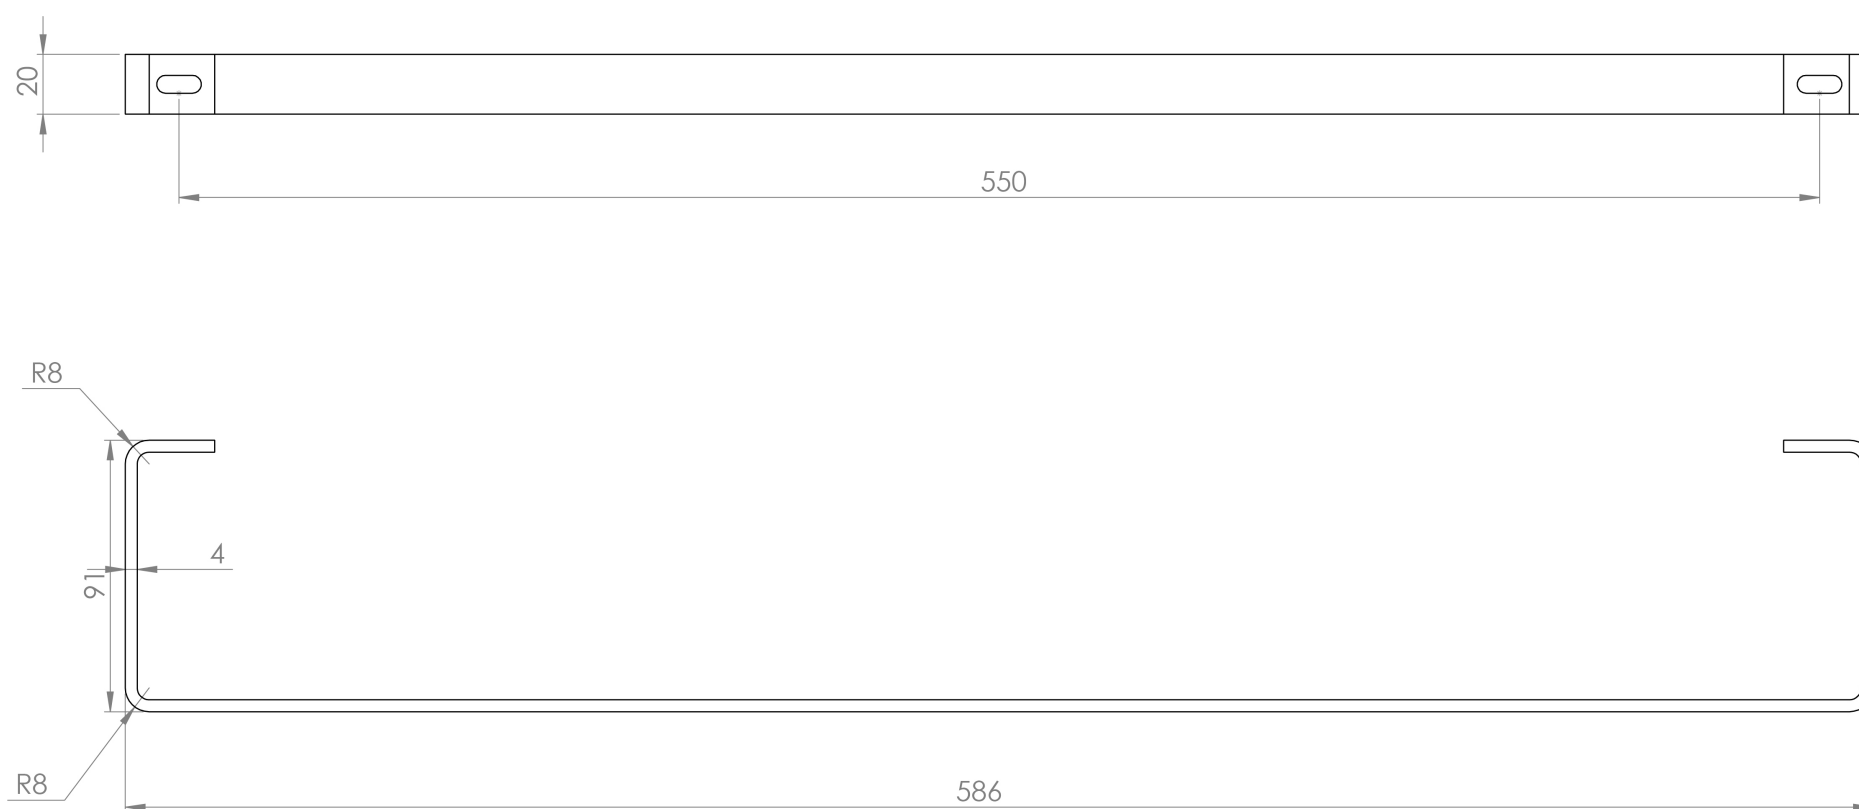

MATTEO 60CM TOWEL RAIL FOR 39002 - CHROME

Product Code: MA060TR

PRODUCT INFORMATION

Finish:	Chrome
Height:	91mm
Width:	586mm
Depth:	20mm
Material:	Steel
Range Pairing:	Matteo
Guarantee:	5 years

DESCRIPTION

MATTEO offers an unmistakable style with its square design that is fit for any contemporary bathroom.

Opt for this sleek towel rail to accompany your 60cm MATTEO basin - a great choice for a minimalist bathroom space.

*Basin sold separately - 39002

TECHNICAL DRAWING

Saneux reserves the right to alter the specifications and product range without prior notice. Dimensions are given as a guide only. Dimensions should not be used for surrounding furniture, fixtures and fittings until the product is on site.