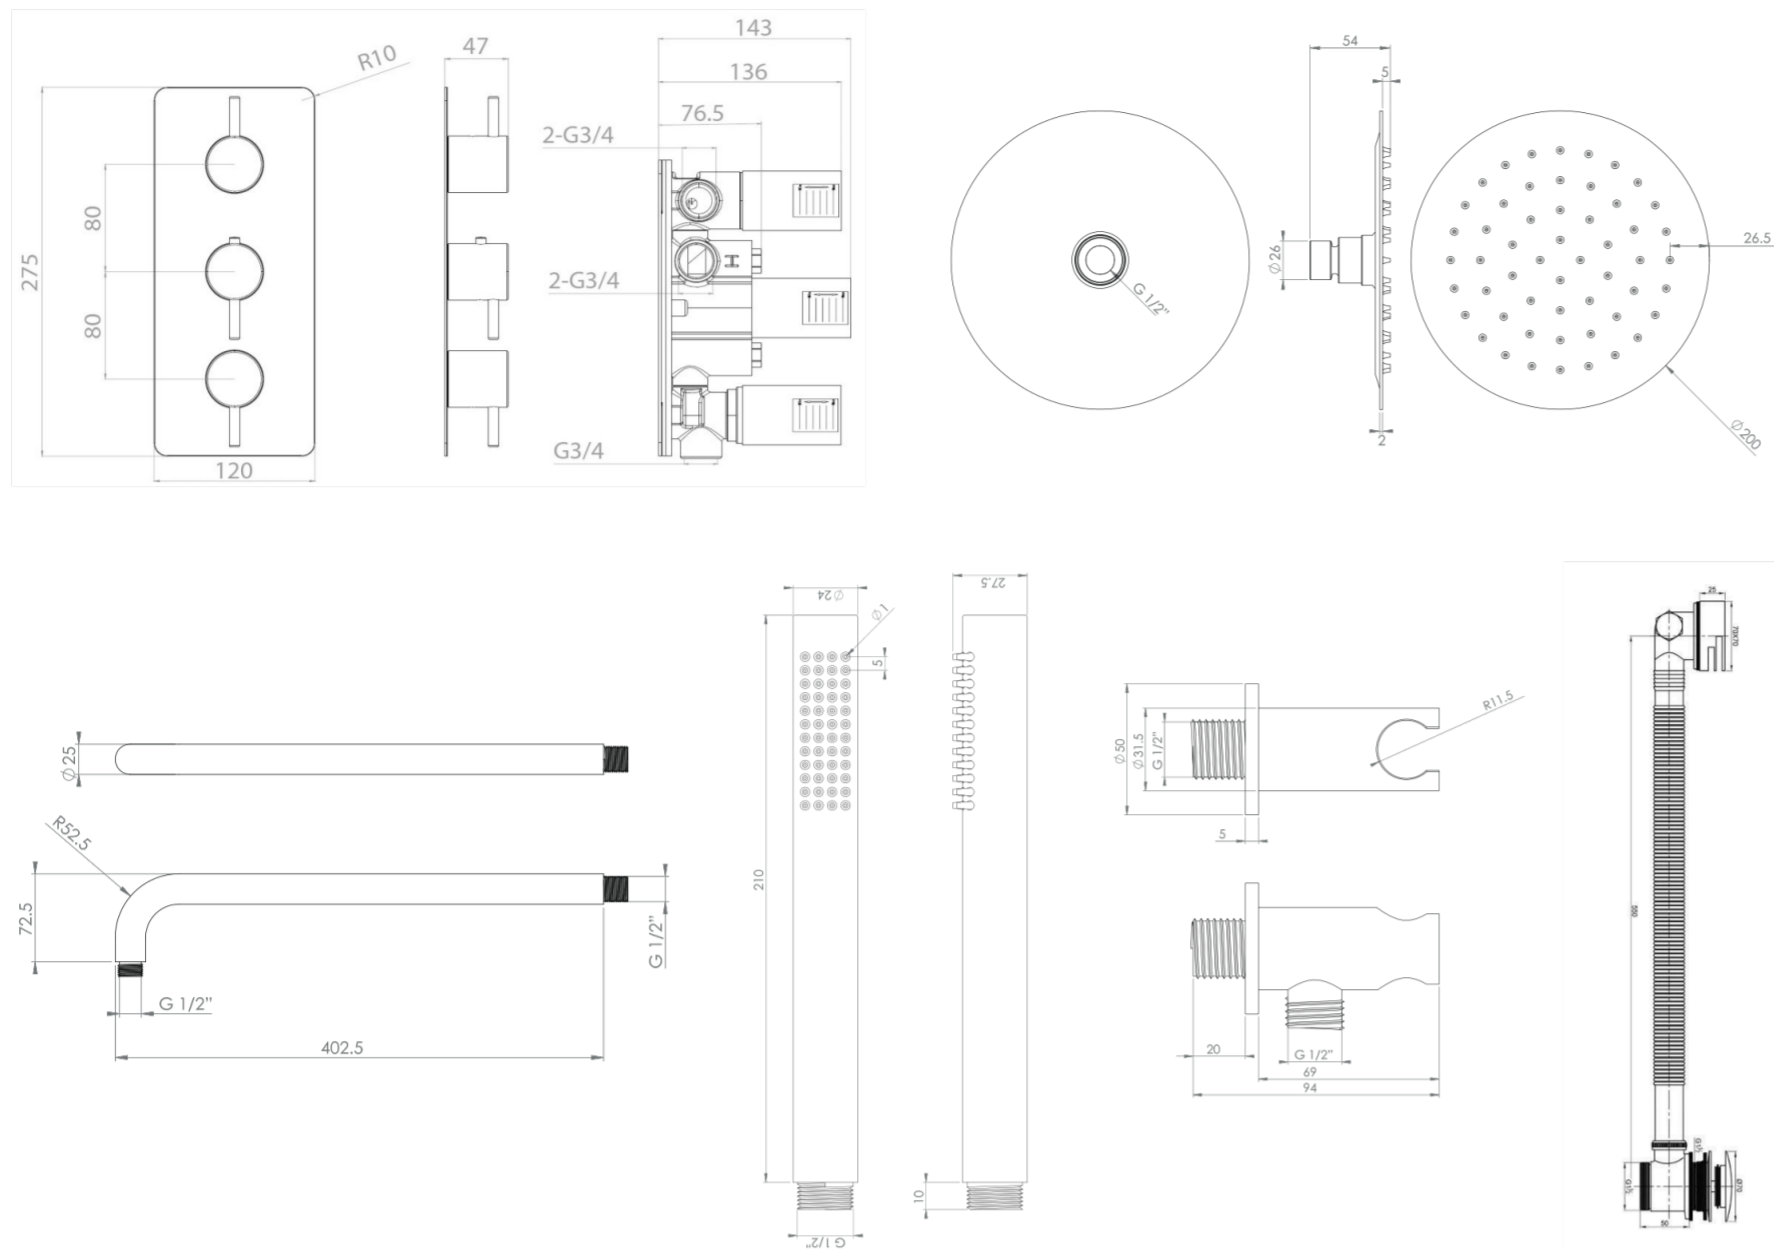

TECHNICAL DRAWING

Saneux reserves the right to alter the specifications and product range without prior notice. Dimensions are given as a guide only. Dimensions should not be used for surrounding furniture, fixtures and fittings until the product is on site.

<https://saneux.com/products/cos-3-way-shower-kit-brushed-brass>