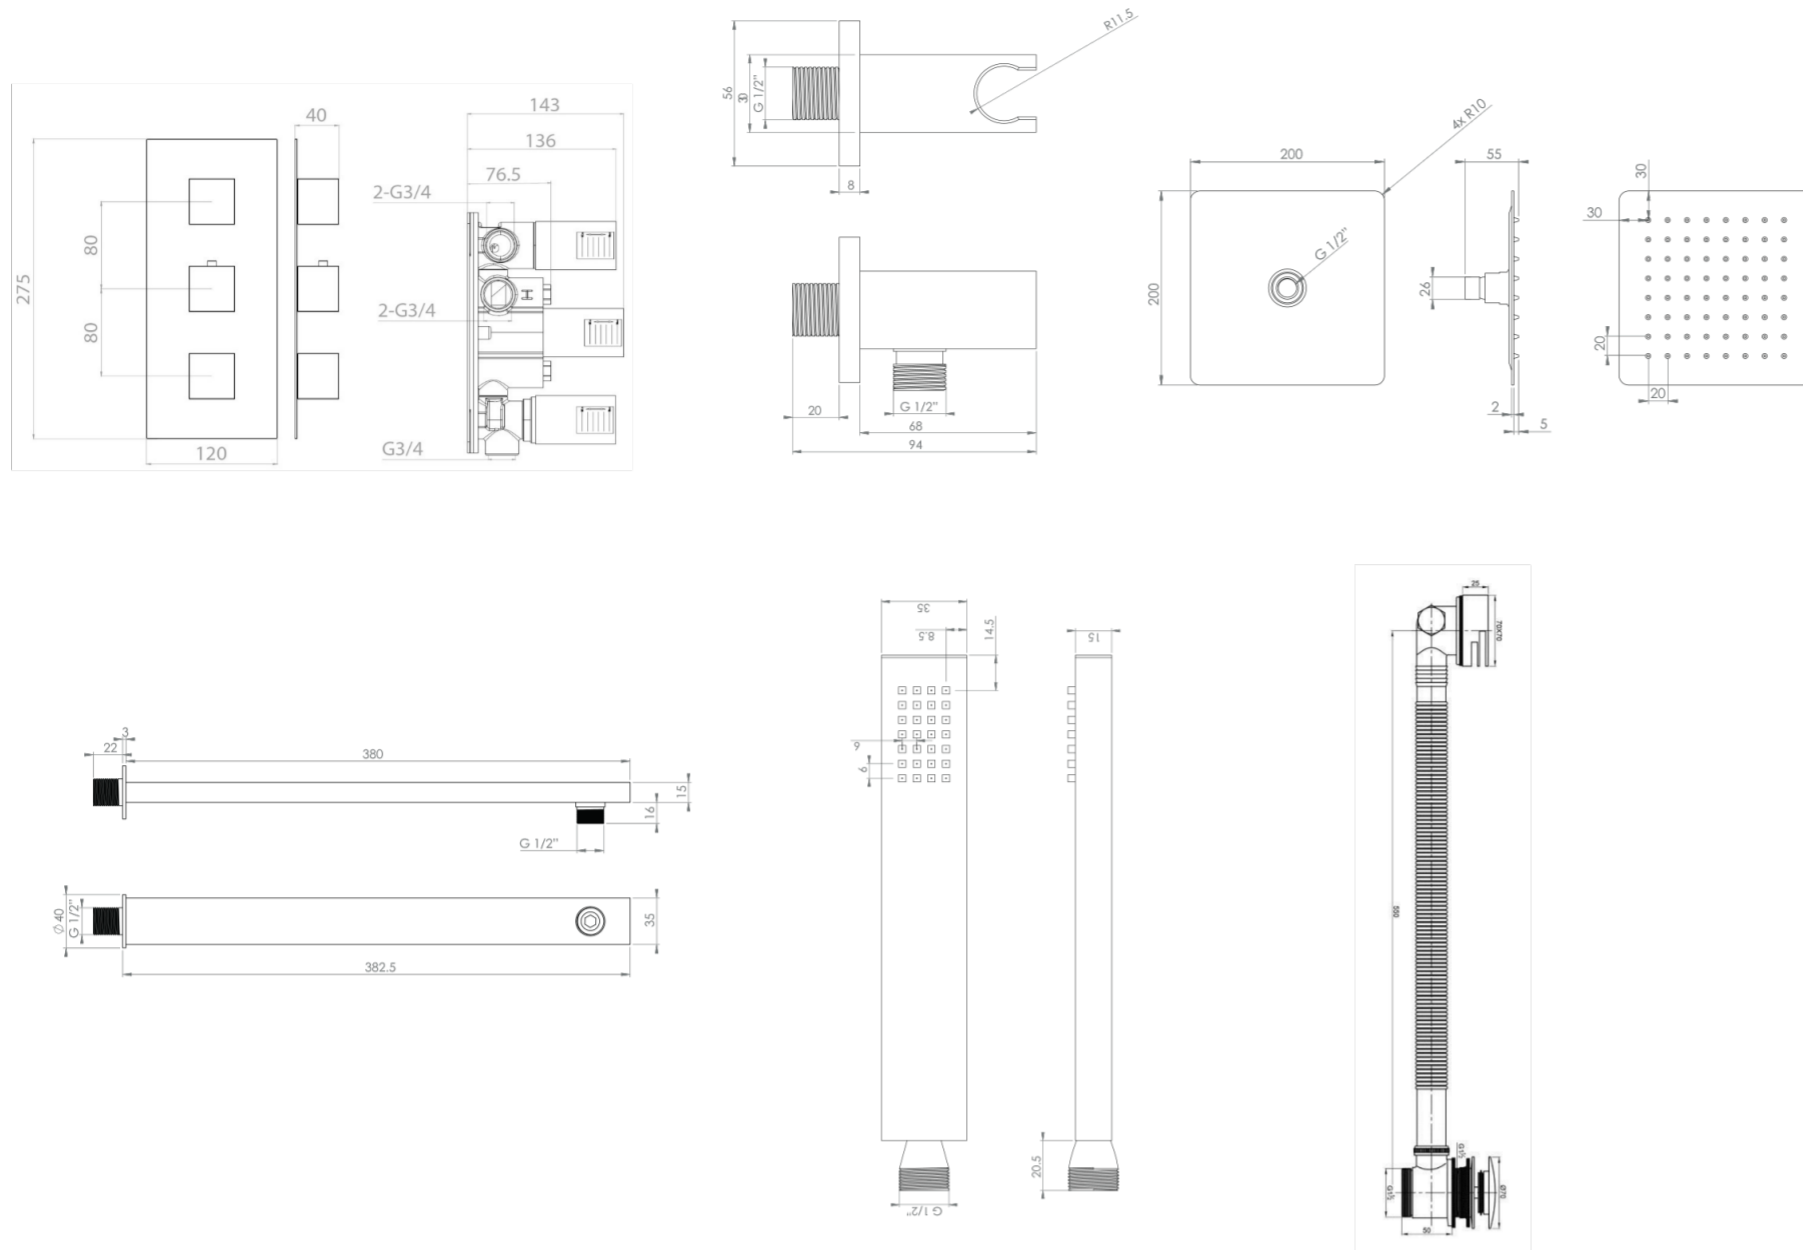

TECHNICAL DRAWING

Saneux reserves the right to alter the specifications and product range without prior notice. Dimensions are given as a guide only. Dimensions should not be used for surrounding furniture, fixtures and fittings until the product is on site.

<https://saneux.com/products/tooga-3-way-shower-kit-matte-black>