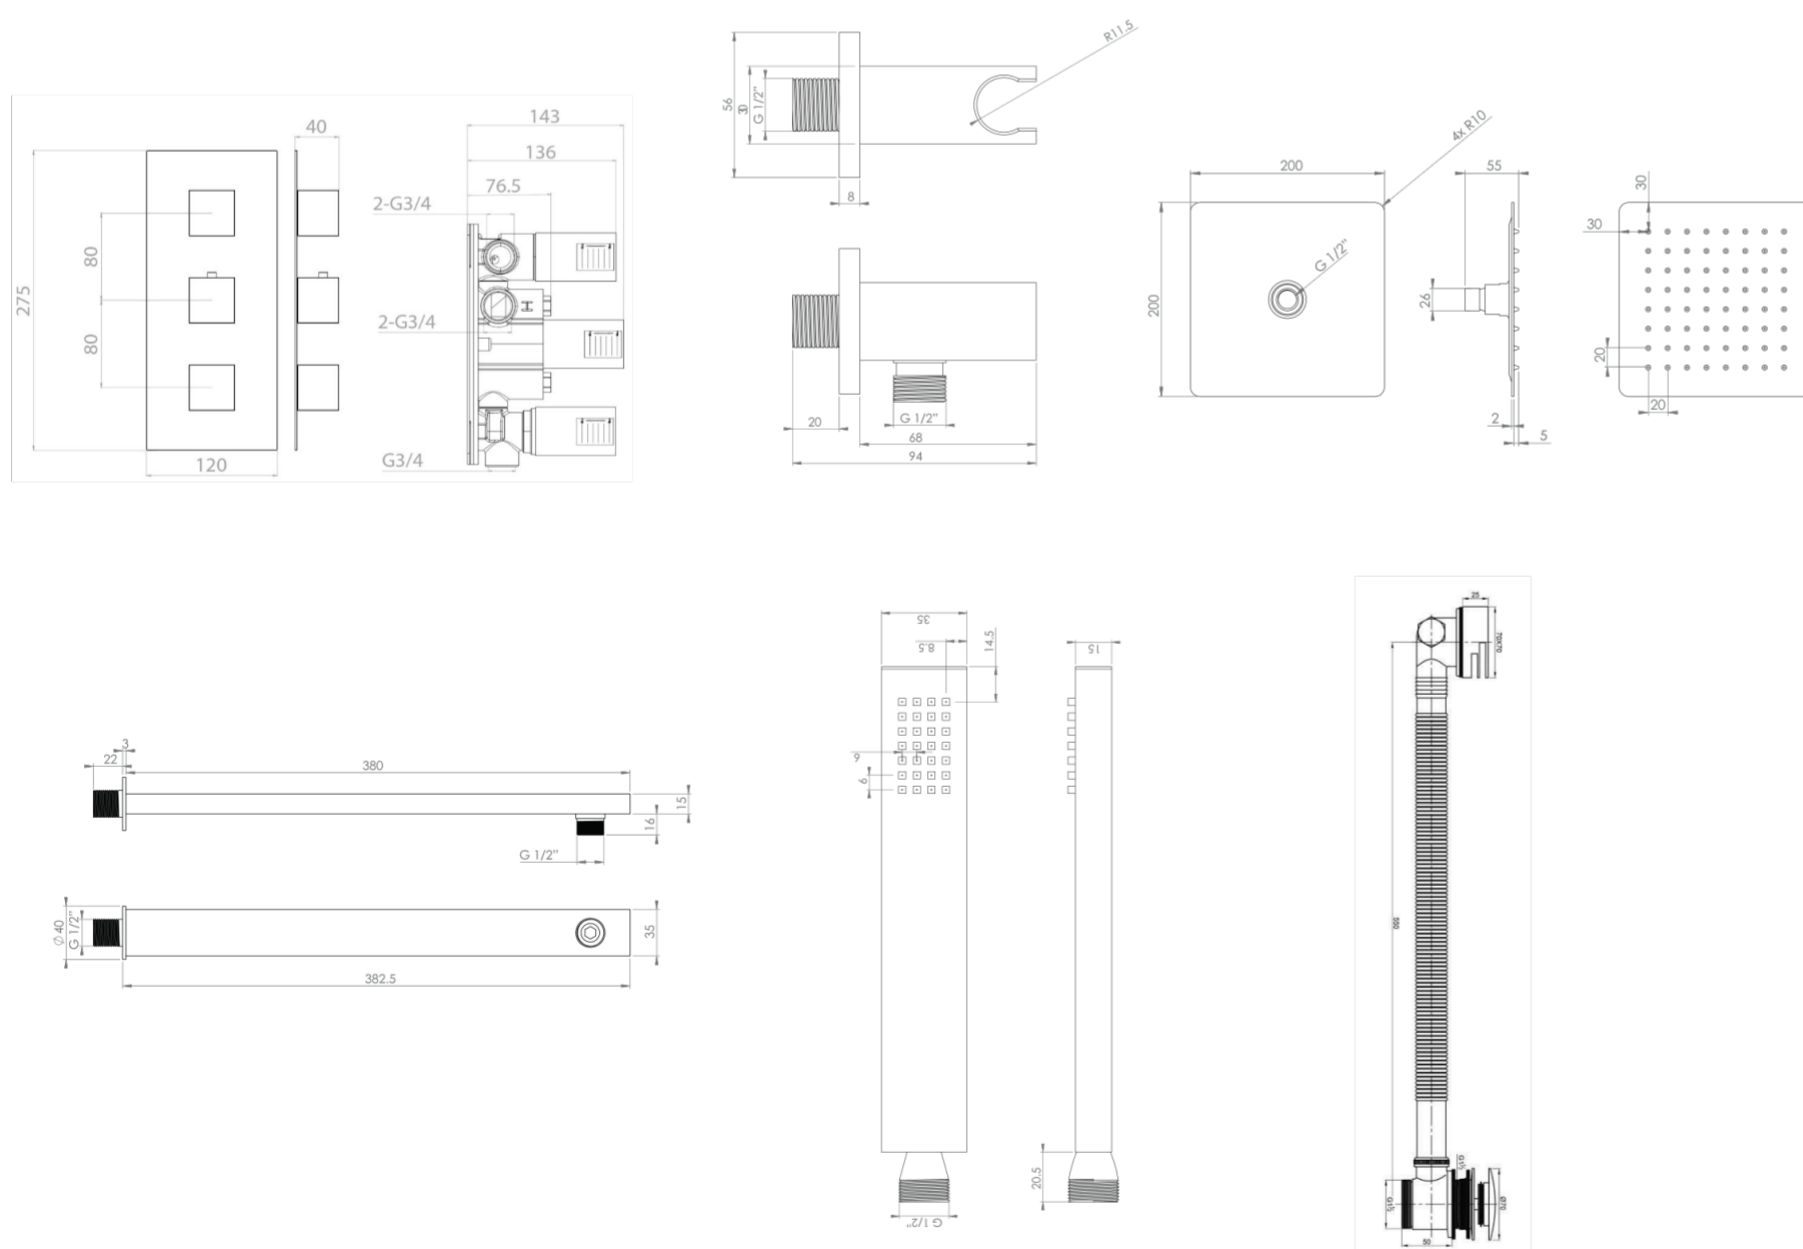

TOOGA 3 WAY SHOWER KIT - MATTE BLACK

PRODUCT INFORMATION

Finish:	Matte Black (Electroplated)
Material	Stainless Steel, Brass
Weight	7.97kg

Art

Product Code: TOSP04.MB

TECHNICAL DRAWING

Saneux reserves the right to alter the specifications and product range without prior notice. Dimensions are given as a guide only. Dimensions should not be used for surrounding furniture, fixtures and fittings until the product is on site.