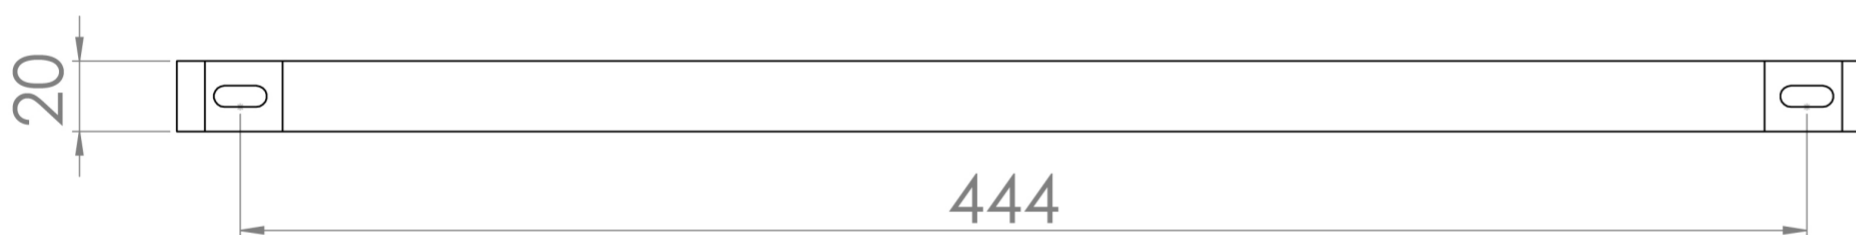

MATTEO 50CM TOWEL RAIL FOR 39001 - BRUSHED BRONZE

Product Code: MA050TR.BR

PRODUCT INFORMATION

Finish:	Brushed Bronze
Height:	91mm
Width:	480mm
Depth:	20mm
Material:	Steel
Range Pairing:	Matteo
Guarantee:	5 years

DESCRIPTION

MATTEO offers an unmistakable style with its square design that is fit for any contemporary bathroom.

Opt for this sleek towel rail to accompany your 50cm MATTEO basin - a great choice for a minimalist bathroom space.

*Basin sold separately - 39001

TECHNICAL DRAWING

Saneux reserves the right to alter the specifications and product range without prior notice. Dimensions are given as a guide only. Dimensions should not be used for surrounding furniture, fixtures and fittings until the product is on site.