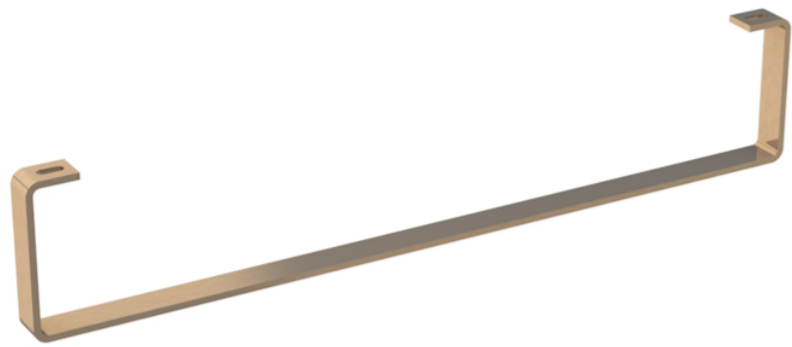

MATTEO 50CM TOWEL RAIL FOR 39001 - BRUSHED BRONZE

Product Code: MA050TR.BR

PRODUCT INFORMATION

| | |
|----------------|----------------|
| Finish: | Brushed Bronze |
| Height: | 91mm |
| Width: | 480mm |
| Depth: | 20mm |
| Material: | Steel |
| Range Pairing: | Matteo |
| Guarantee: | 5 years |

DESCRIPTION

MATTEO offers an unmistakable style with its square design that is fit for any contemporary bathroom.

Opt for this sleek towel rail to accompany your 50cm MATTEO basin - a great choice for a minimalist bathroom space.