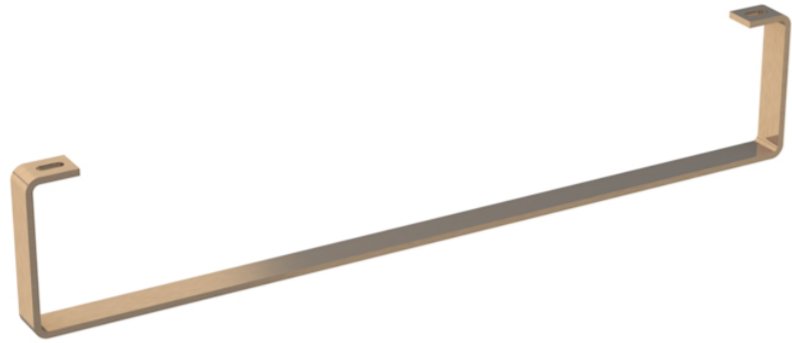

MATTEO 50CM TOWEL RAIL FOR 39001 - BRUSHED BRONZE

Product Code: MA050TR.BR

PRODUCT INFORMATION

Finish:	Brushed Bronze
Height:	91mm
Width:	480mm
Depth:	20mm
Material:	Steel
Range Pairing:	Matteo
Guarantee:	5 years

DESCRIPTION

MATTEO offers an unmistakable style with its square design that is fit for any contemporary bathroom.

Opt for this sleek towel rail to accompany your 50cm MATTEO basin - a great choice for a minimalist bathroom space.