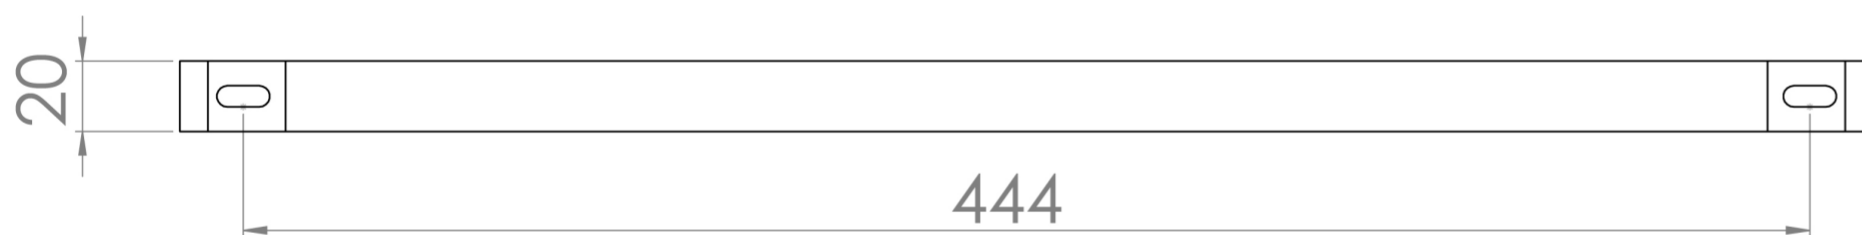

MATTEO 50CM TOWEL RAIL FOR 39001 - BRUSHED BRONZE

Product Code: MA050TR.BR

PRODUCT INFORMATION

Finish:	Brushed Bronze
Height:	91mm
Width:	480mm
Depth:	20mm
Material:	Steel
Range Pairing:	Matteo
Guarantee:	5 years

DESCRIPTION

MATTEO offers an unmistakable style with its square design that is fit for any contemporary bathroom.

Opt for this sleek towel rail to accompany your 50cm MATTEO basin - a great choice for a minimalist bathroom space.

*Basin sold separately - 39001

TECHNICAL DRAWING

Saneux reserves the right to alter the specifications and product range without prior notice. Dimensions are given as a guide only. Dimensions should not be used for surrounding furniture, fixtures and fittings until the product is on site.