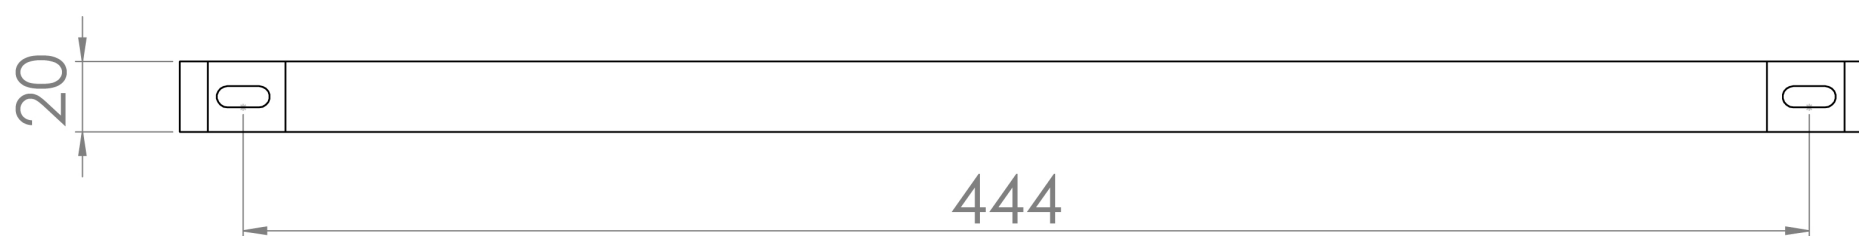

TECHNICAL DRAWING

Saneux reserves the right to alter the specifications and product range without prior notice. Dimensions are given as a guide only. Dimensions should not be used for surrounding furniture, fixtures and fittings until the product is on site.