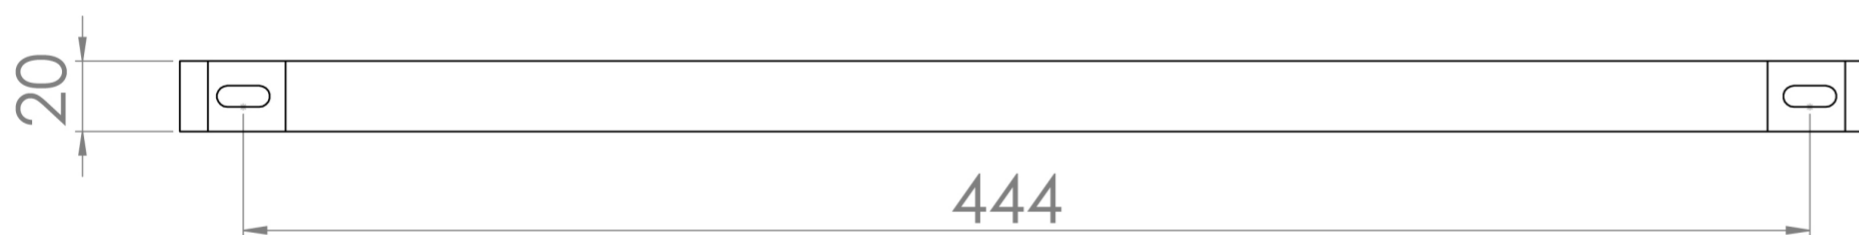

MATTEO 50CM TOWEL RAIL FOR 39001 - SATIN BLACK

Product Code: MA050TR.SB

PRODUCT INFORMATION

Finish:	Satin Black
Height:	91mm
Width:	480mm
Depth:	20mm
Material	Steel
Range Pairing	Matteo
Guarantee	5 years

DESCRIPTION

MATTEO offers an unmistakable style with its square design that is fit for any contemporary bathroom.

Opt for this sleek towel rail to accompany your 50cm MATTEO basin - a great choice for a minimalist bathroom space.

*Basin sold separately - 39001

TECHNICAL DRAWING

Saneux reserves the right to alter the specifications and product range without prior notice. Dimensions are given as a guide only. Dimensions should not be used for surrounding furniture, fixtures and fittings until the product is on site.