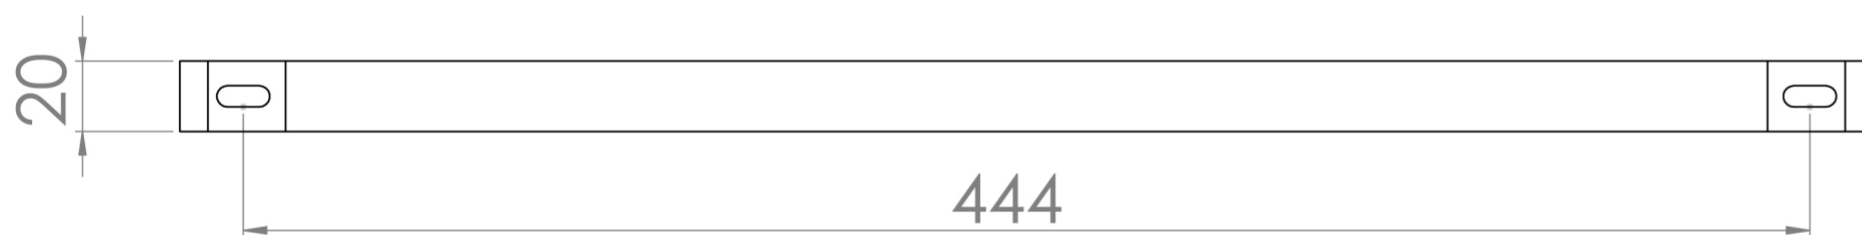

MATTEO 50CM TOWEL RAIL FOR 39001 - SATIN BLACK

Product Code: MA050TR.SB

PRODUCT INFORMATION

Finish:	Satin Black
Height:	91mm
Width:	480mm
Depth:	20mm
Material:	Steel
Range Pairing:	Matteo
Guarantee:	5 years

DESCRIPTION

MATTEO offers an unmistakable style with its square design that is fit for any contemporary bathroom.

Opt for this sleek towel rail to accompany your 50cm MATTEO basin - a great choice for a minimalist bathroom space.

*Basin sold separately - 39001

TECHNICAL DRAWING

Saneux reserves the right to alter the specifications and product range without prior notice. Dimensions are given as a guide only. Dimensions should not be used for surrounding furniture, fixtures and fittings until the product is on site.