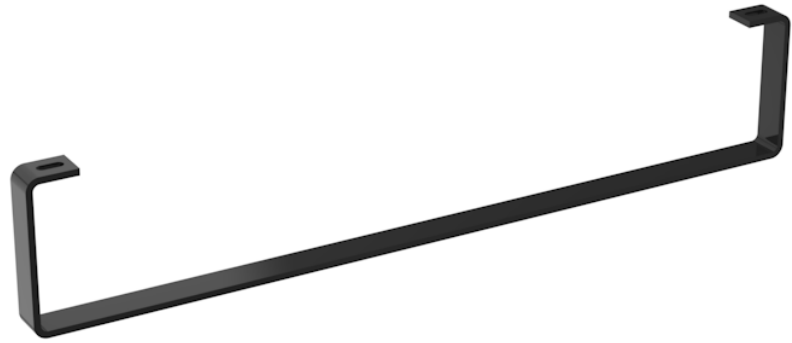

# MATTEO 50CM TOWEL RAIL FOR 39001 - SATIN BLACK

Product Code: MA050TR.SB

## PRODUCT INFORMATION

Finish:	Satin Black
Height:	91mm
Width:	480mm
Depth:	20mm
Material:	Steel
Range Pairing:	Matteo
Guarantee:	5 years

## DESCRIPTION

MATTEO offers an unmistakable style with its square design that is fit for any contemporary bathroom.

Opt for this sleek towel rail to accompany your 50cm MATTEO basin - a great choice for a minimalist bathroom space.

\*Basin sold separately - 39001