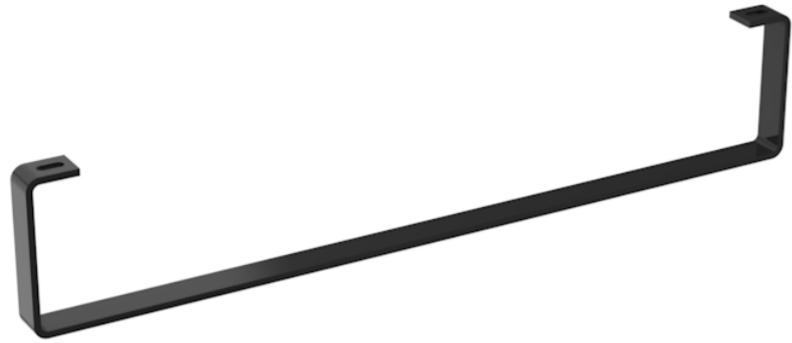

MATTEO 50CM TOWEL RAIL FOR 39001 - SATIN BLACK

Product Code: MA050TR.SB

PRODUCT INFORMATION

Finish:	Satin Black
Height:	91mm
Width:	480mm
Depth:	20mm
Material:	Steel
Range Pairing:	Matteo
Guarantee:	5 years

DESCRIPTION

MATTEO offers an unmistakable style with its square design that is fit for any contemporary bathroom.

Opt for this sleek towel rail to accompany your 50cm MATTEO basin - a great choice for a minimalist bathroom space.