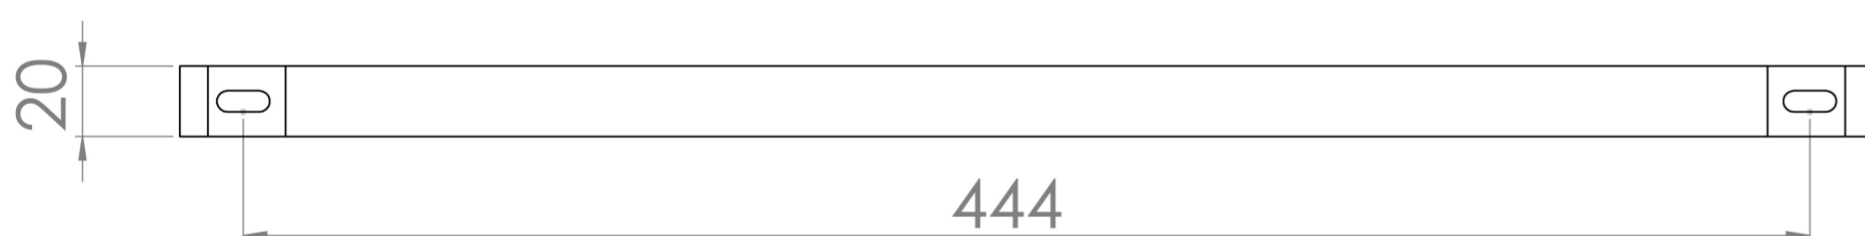

MATTEO 50CM TOWEL RAIL FOR 39001 - SATIN BLACK

Product Code: MA050TR.SB

PRODUCT INFORMATION

Finish:	Satin Black
Height:	91mm
Width:	480mm
Depth:	20mm
Material	Steel
Range Pairing	Matteo
Guarantee	5 years

DESCRIPTION

MATTEO offers an unmistakable style with its square design that is fit for any contemporary bathroom.

Opt for this sleek towel rail to accompany your 50cm MATTEO basin - a great choice for a minimalist bathroom space.

*Basin sold separately - 39001

TECHNICAL DRAWING

Saneux reserves the right to alter the specifications and product range without prior notice. Dimensions are given as a guide only. Dimensions should not be used for surrounding furniture, fixtures and fittings until the product is on site.