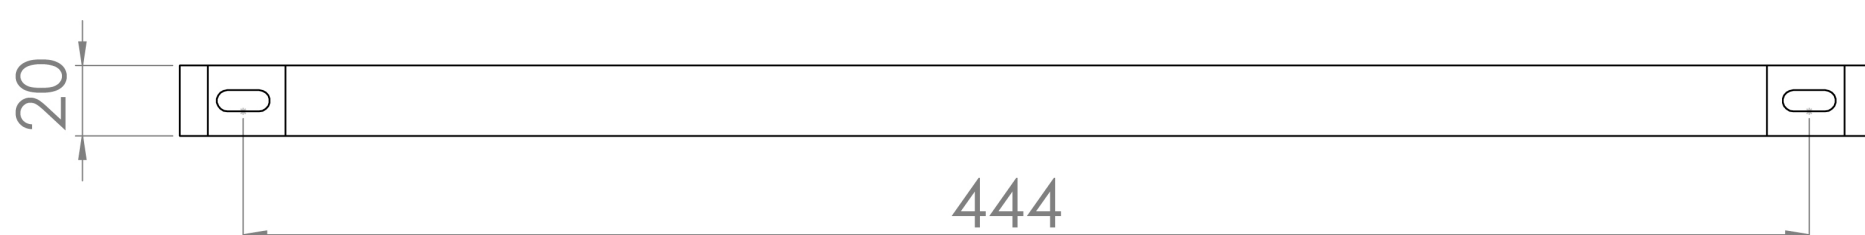

MATTEO 50CM TOWEL RAIL FOR 39001 - BRUSHED NICKEL

Product Code: MA050TR.BN

PRODUCT INFORMATION

Finish:	Brushed Nickel
Height:	91mm
Width:	480mm
Depth:	20mm
Material:	Steel
Range Pairing:	Matteo
Guarantee:	5 years

DESCRIPTION

MATTEO offers an unmistakable style with its square design that is fit for any contemporary bathroom.

Opt for this sleek towel rail to accompany your 50cm MATTEO basin - a great choice for a minimalist bathroom space.

*Basin sold separately - 39001

TECHNICAL DRAWING

Saneux reserves the right to alter the specifications and product range without prior notice. Dimensions are given as a guide only. Dimensions should not be used for surrounding furniture, fixtures and fittings until the product is on site.