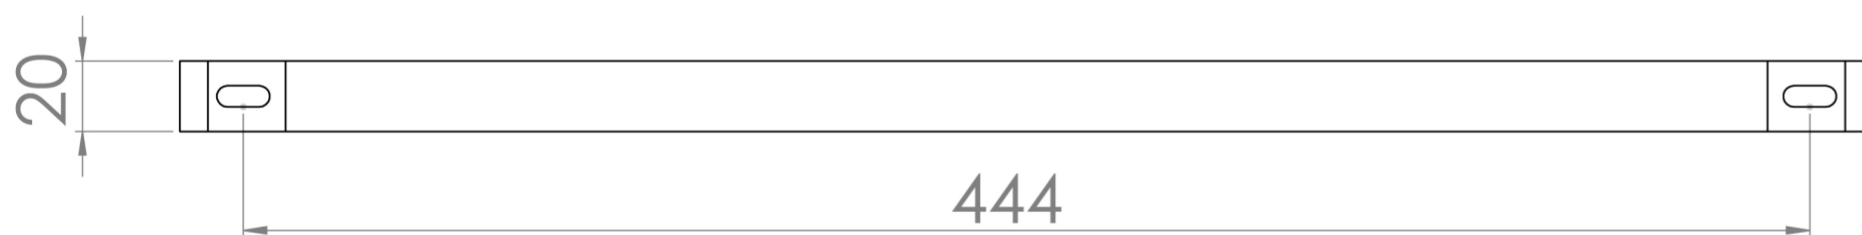

MATTEO 50CM TOWEL RAIL FOR 39001 - BRUSHED BRASS

Product Code: MA050TR.BB

PRODUCT INFORMATION

Finish:	Brushed Brass
Height:	91mm
Width:	480mm
Depth:	20mm
Material:	Steel
Range Pairing:	Matteo
Guarantee:	5 years

DESCRIPTION

MATTEO offers an unmistakable style with its square design that is fit for any contemporary bathroom.

Opt for this sleek towel rail to accompany your 50cm MATTEO basin - a great choice for a minimalist bathroom space.

*Basin sold separately - 39001

TECHNICAL DRAWING

Saneux reserves the right to alter the specifications and product range without prior notice. Dimensions are given as a guide only. Dimensions should not be used for surrounding furniture, fixtures and fittings until the product is on site.