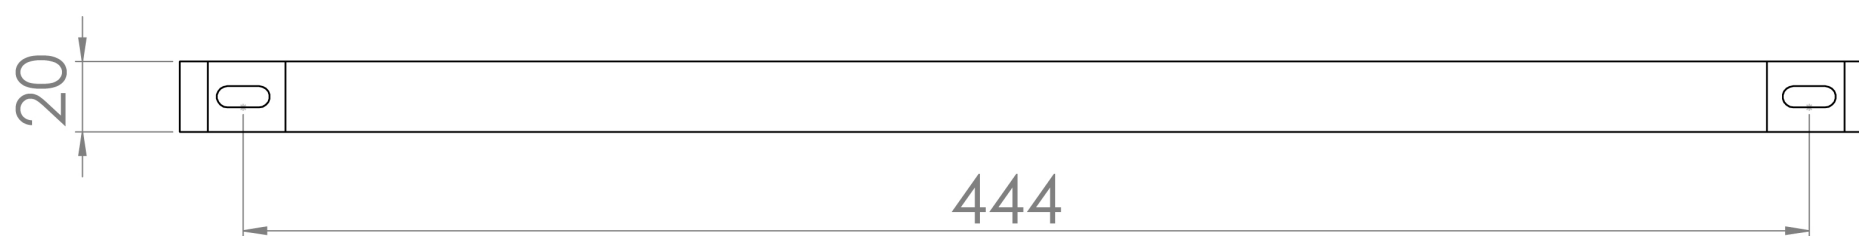

MATTEO 50CM TOWEL RAIL FOR 39001 - BRUSHED BRASS

Product Code: MA050TR.BB

PRODUCT INFORMATION

Finish:	Brushed Brass
Height:	91mm
Width:	480mm
Depth:	20mm
Material	Steel
Range Pairing	Matteo
Guarantee	5 years

DESCRIPTION

MATTEO offers an unmistakable style with its square design that is fit for any contemporary bathroom.

Opt for this sleek towel rail to accompany your 50cm MATTEO basin - a great choice for a minimalist bathroom space.

*Basin sold separately - 39001

TECHNICAL DRAWING

Saneux reserves the right to alter the specifications and product range without prior notice. Dimensions are given as a guide only. Dimensions should not be used for surrounding furniture, fixtures and fittings until the product is on site.