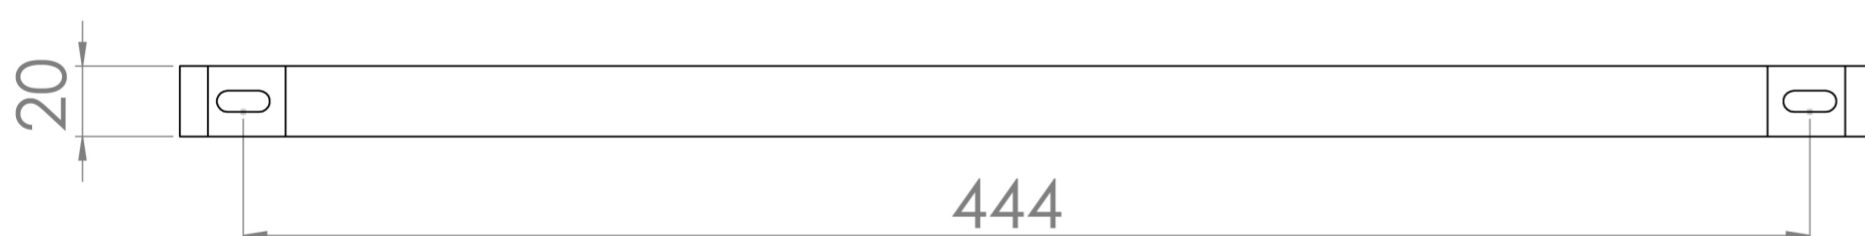

MATTEO 50CM TOWEL RAIL FOR 39001 - BRUSHED BRASS

Product Code: MA050TR.BB

PRODUCT INFORMATION

Finish:	Brushed Brass
Height:	91mm
Width:	480mm
Depth:	20mm
Material:	Steel
Range Pairing:	Matteo
Guarantee:	5 years

DESCRIPTION

MATTEO offers an unmistakable style with its square design that is fit for any contemporary bathroom.

Opt for this sleek towel rail to accompany your 50cm MATTEO basin - a great choice for a minimalist bathroom space.

*Basin sold separately - 39001

TECHNICAL DRAWING

Saneux reserves the right to alter the specifications and product range without prior notice. Dimensions are given as a guide only. Dimensions should not be used for surrounding furniture, fixtures and fittings until the product is on site.