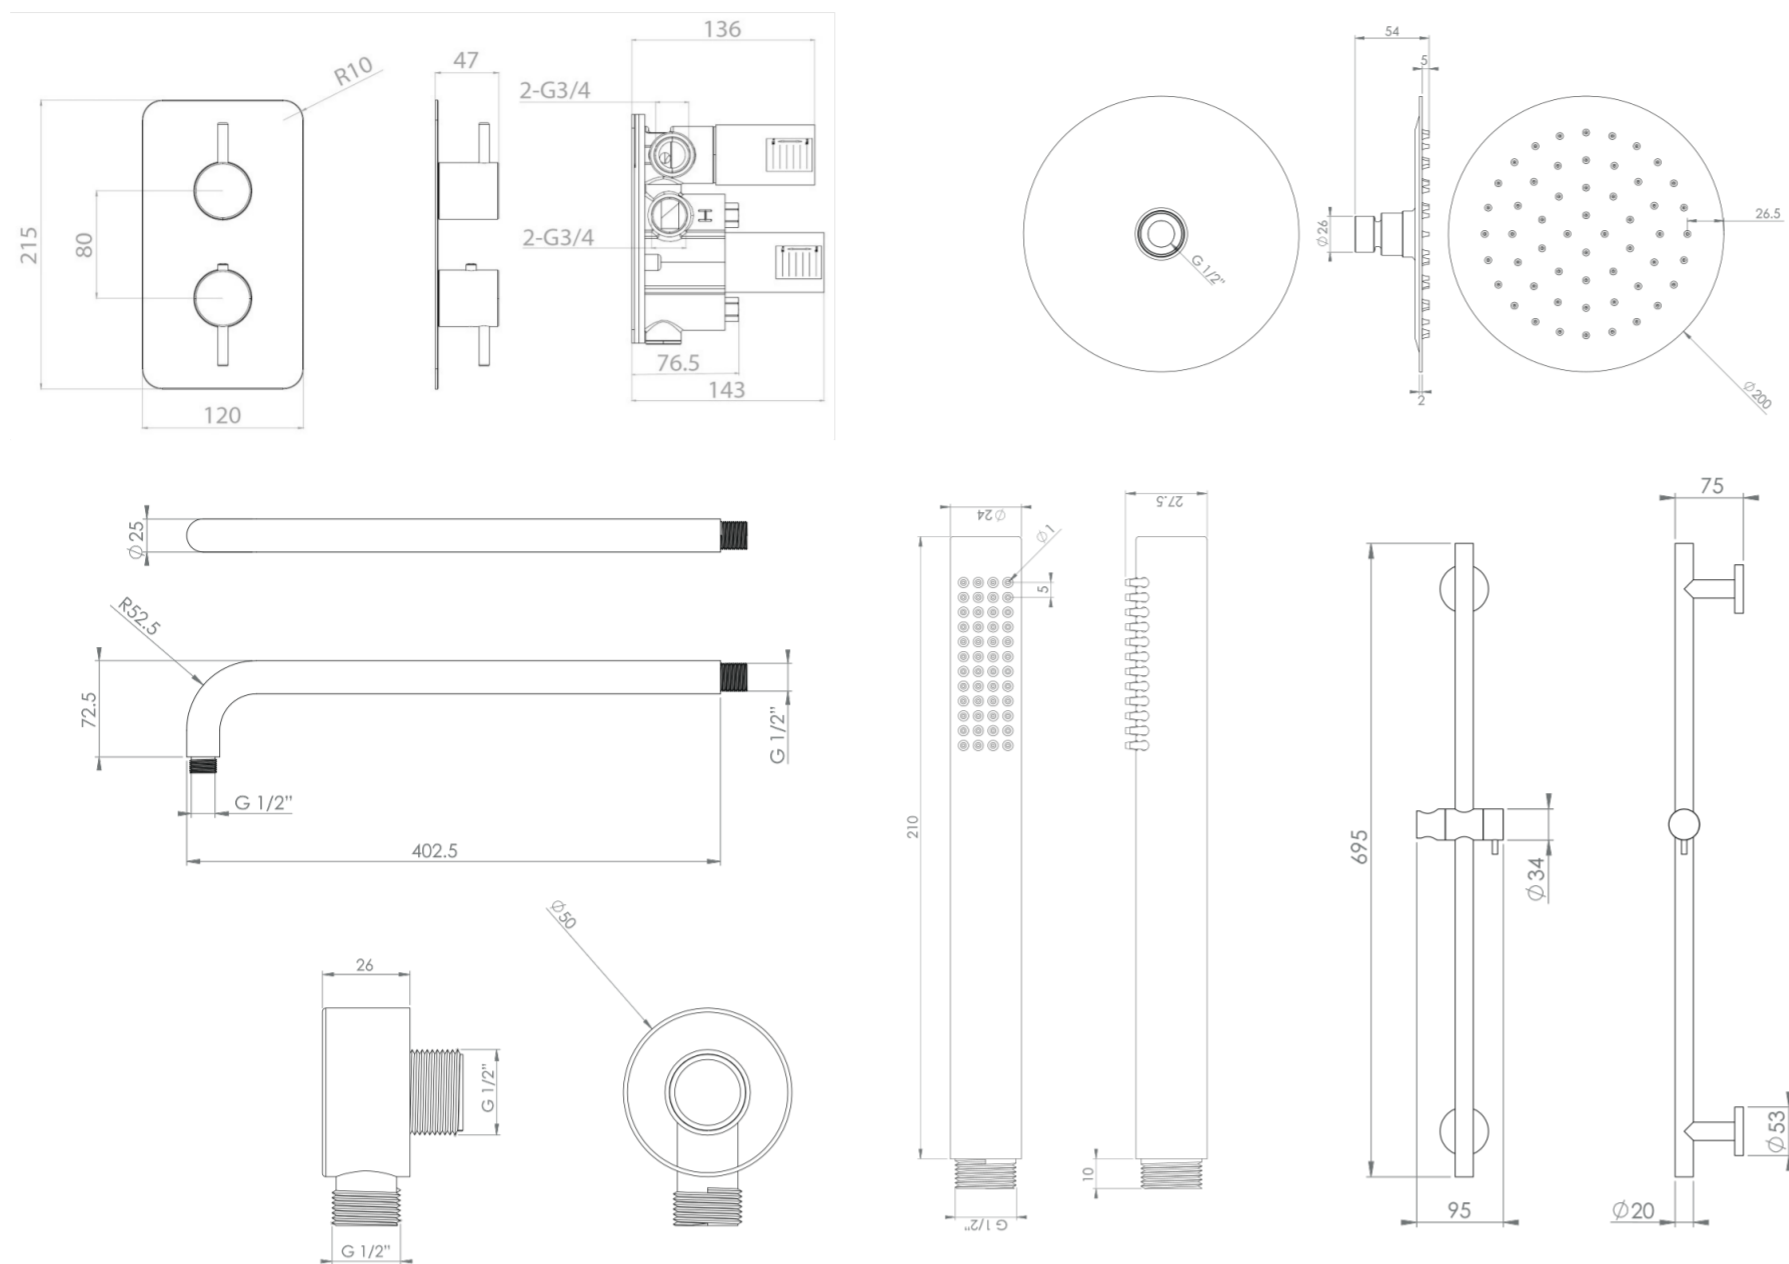

TECHNICAL DRAWING

Saneux reserves the right to alter the specifications and product range without prior notice. Dimensions are given as a guide only. Dimensions should not be used for surrounding furniture, fixtures and fittings until the product is on site.

<https://saneux.com/products/cos-2-way-shower-kit-brushed-nickel>