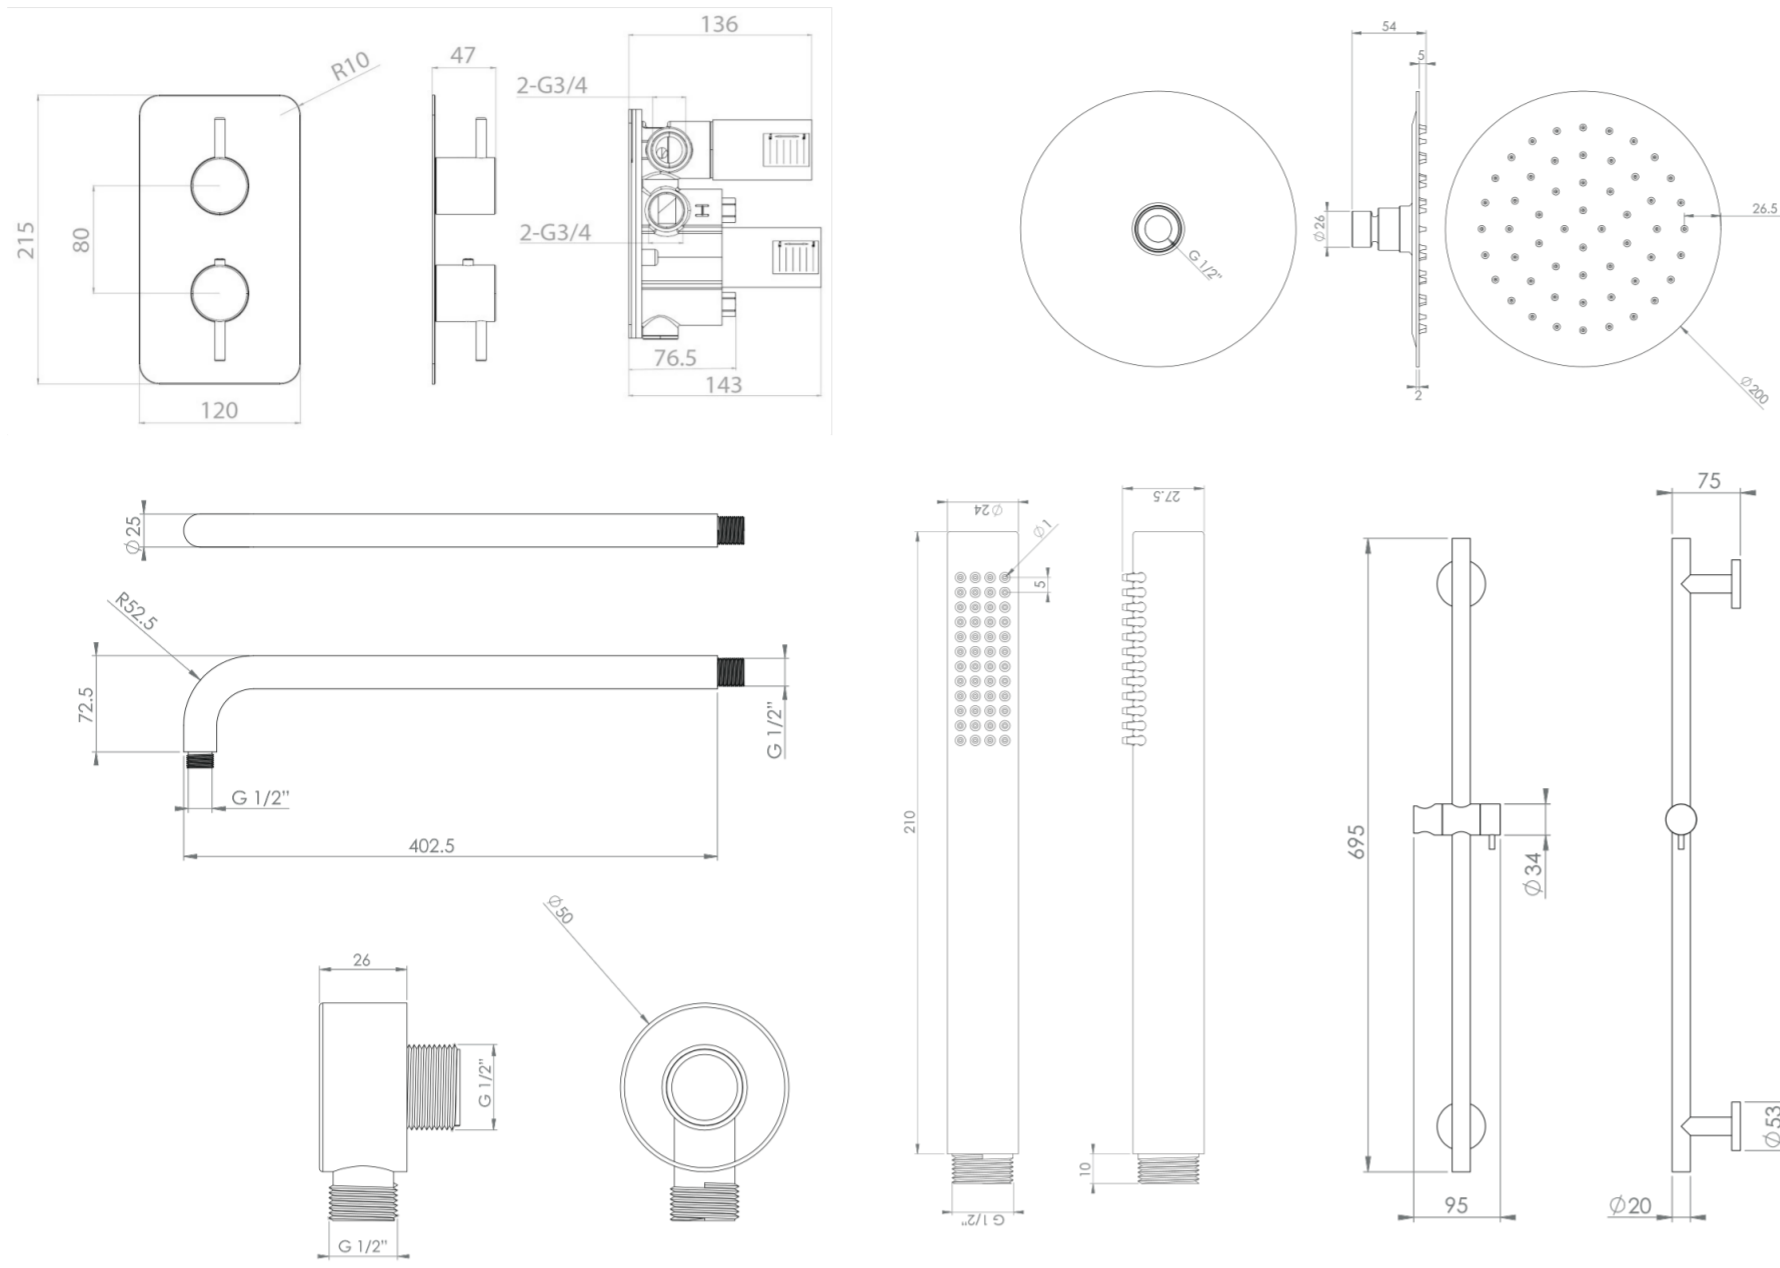

COS 2 WAY SHOWER KIT - BRUSHED NICKEL

PRODUCT INFORMATION

| | |
|-----------------|------------------------|
| Finish: | Brushed Nickel (PVD) |
| Outlets: | 2 Outlets |
| Material | Stainless Steel, Brass |
| Weight | 6.43kg |

Product Code: COSP01.BN

DESCRIPTION

COS 2-Way Shower Kit in Brushed Nickel

Items included:

COS 2-way thermostatic shower valve in brushed nickel / CO220.BN

COS slim round shower head in brushed nickel / CO226.BN

COS round wall-mounted shower arm in brushed nickel / CO229.BN

COS round slim handset in brushed nickel / CO230.BN

COS round shower slide rail in brushed nickel / CO231.BN

COS round shower outlet in brushed nickel / CO233.BN

1.5m shower hose in brushed nickel / SH150SS.BN

TECHNICAL DRAWING

Saneux reserves the right to alter the specifications and product range without prior notice. Dimensions are given as a guide only. Dimensions should not be used for surrounding furniture, fixtures and fittings until the product is on site.