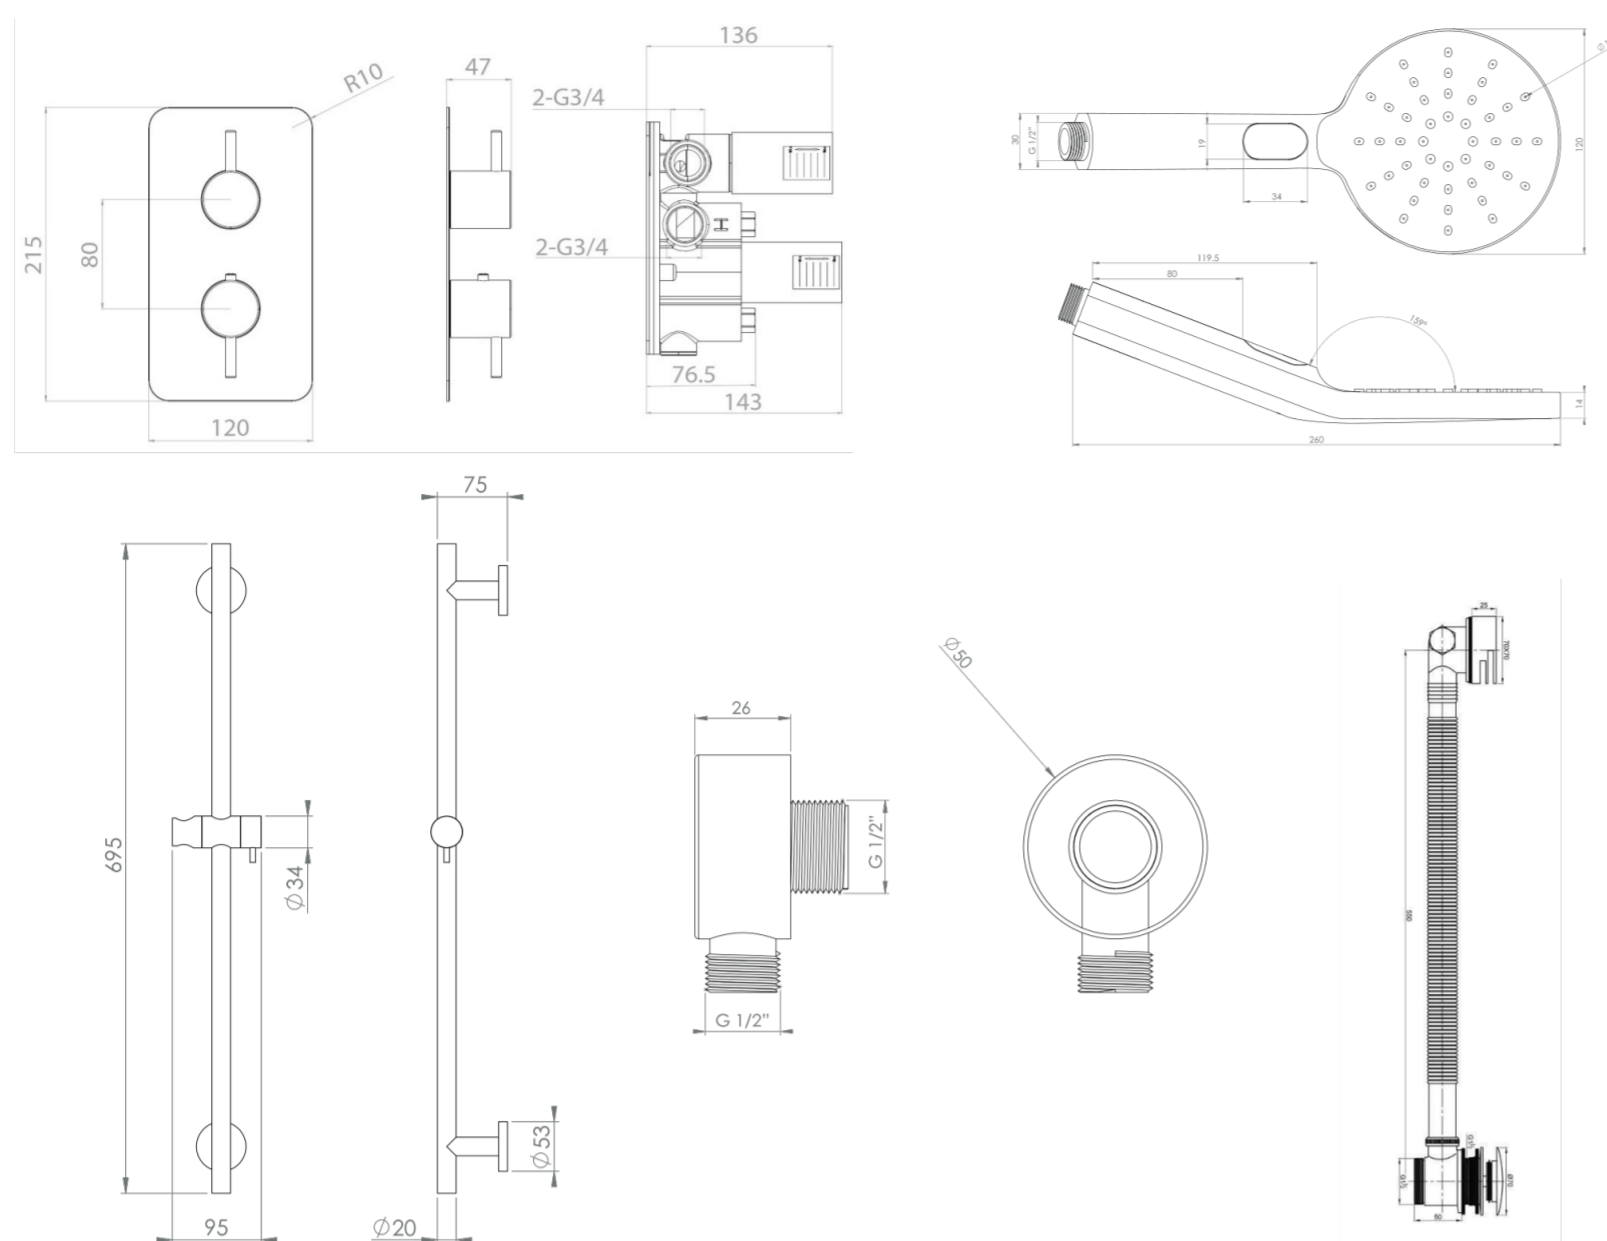

TECHNICAL DRAWING

Saneux reserves the right to alter the specifications and product range without prior notice. Dimensions are given as a guide only. Dimensions should not be used for surrounding furniture, fixtures and fittings until the product is on site.

<https://saneux.com/products/cos-2-way-shower-kit-chrome>