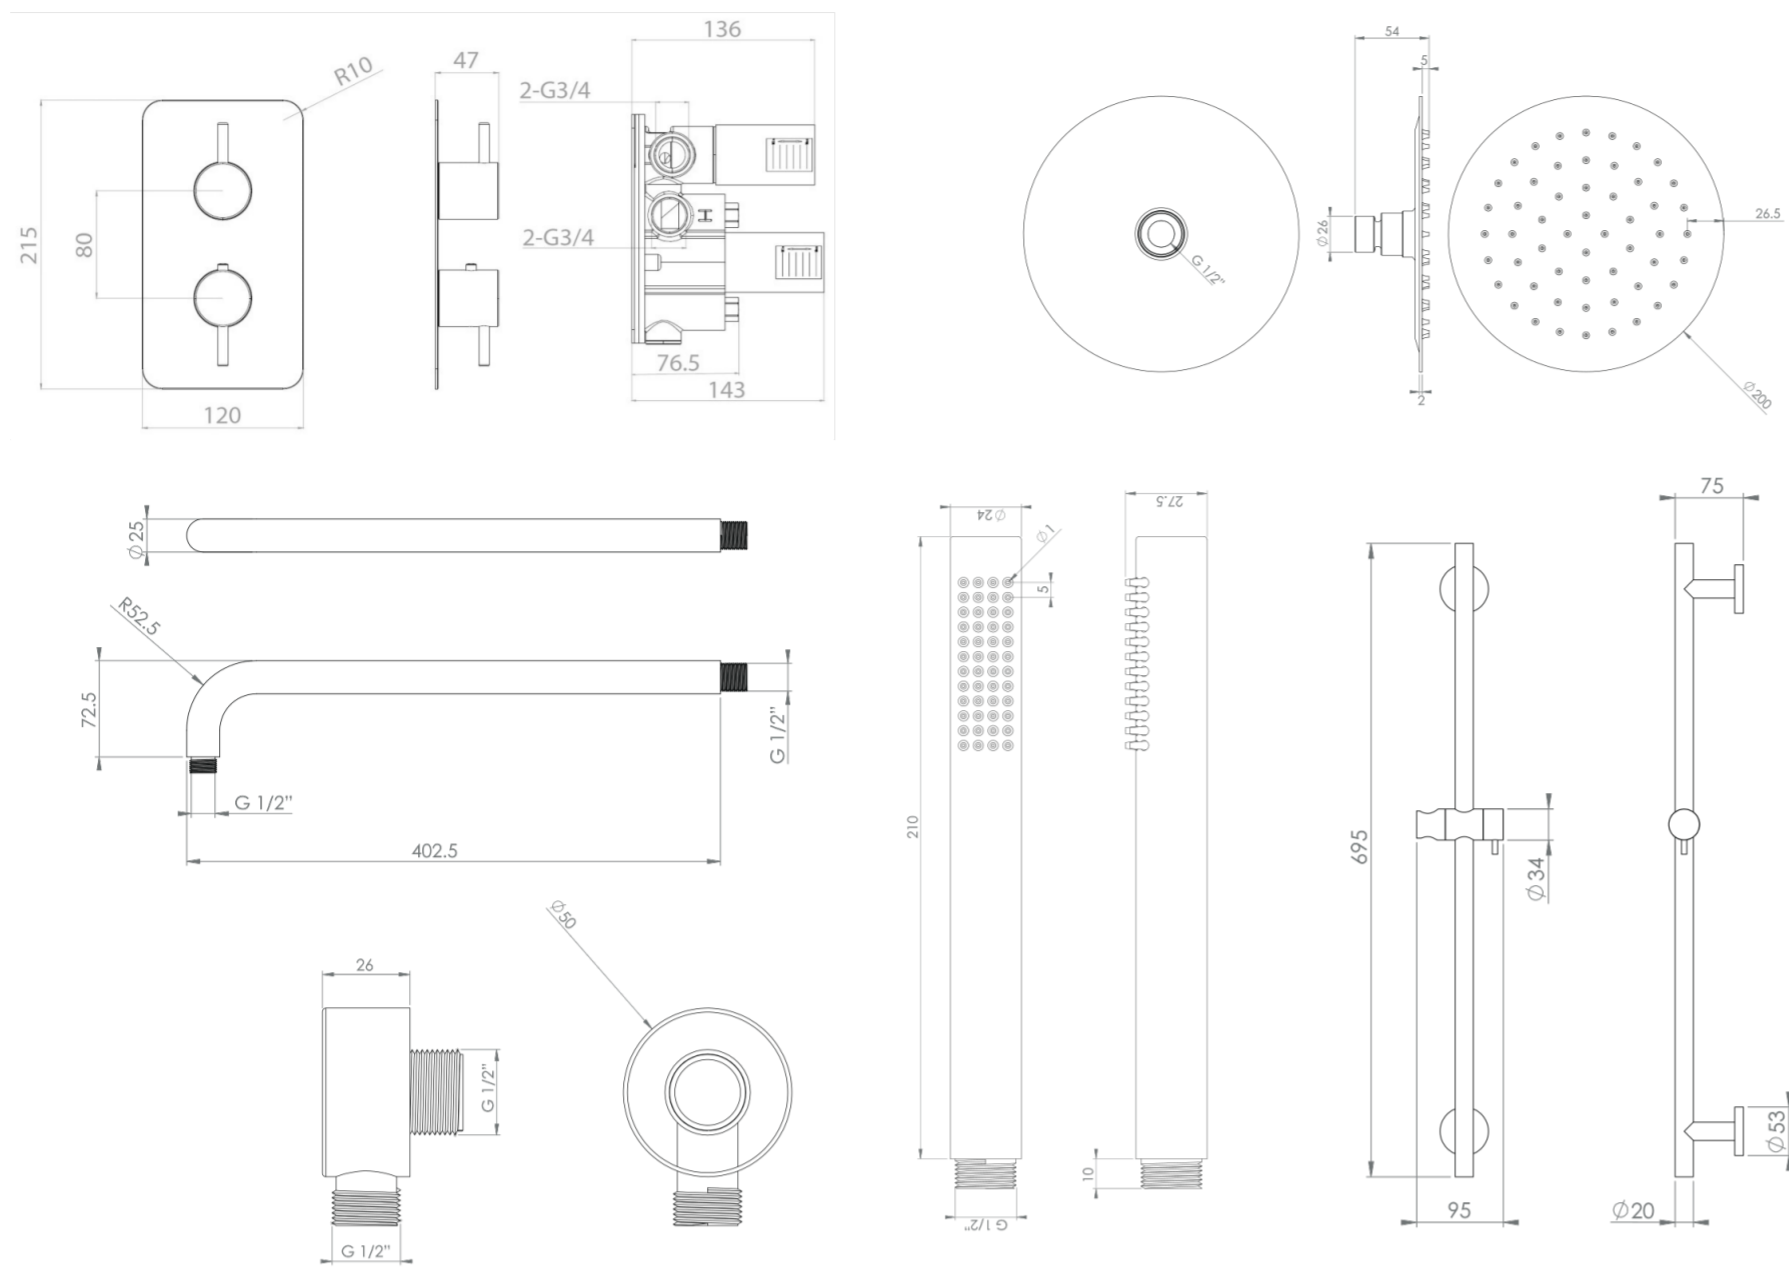

COS 2 WAY SHOWER KIT - BRUSHED BRASS

PRODUCT INFORMATION

Finish:	Brushed Brass (PVD)
Outlets:	2 Outlets
Material	Stainless Steel, Brass
Weight	6.43kg

Product Code: COSP01.BB

DESCRIPTION

COS 2-Way Shower Kit in Brushed Brass

Items included:

COS 2-way thermostatic shower valve in brushed brass / CO220.BB

COS slim round shower head in brushed brass / CO226.BB

COS round wall-mounted shower arm in brushed brass / CO229.BB

COS round slim handset in brushed brass / CO230.BB

COS round shower slide rail in brushed brass / CO231.BB

COS round shower outlet in brushed brass / CO233.BB

1.5m shower hose in brushed brass / SH150SS.BB

TECHNICAL DRAWING

Saneux reserves the right to alter the specifications and product range without prior notice. Dimensions are given as a guide only. Dimensions should not be used for surrounding furniture, fixtures and fittings until the product is on site.