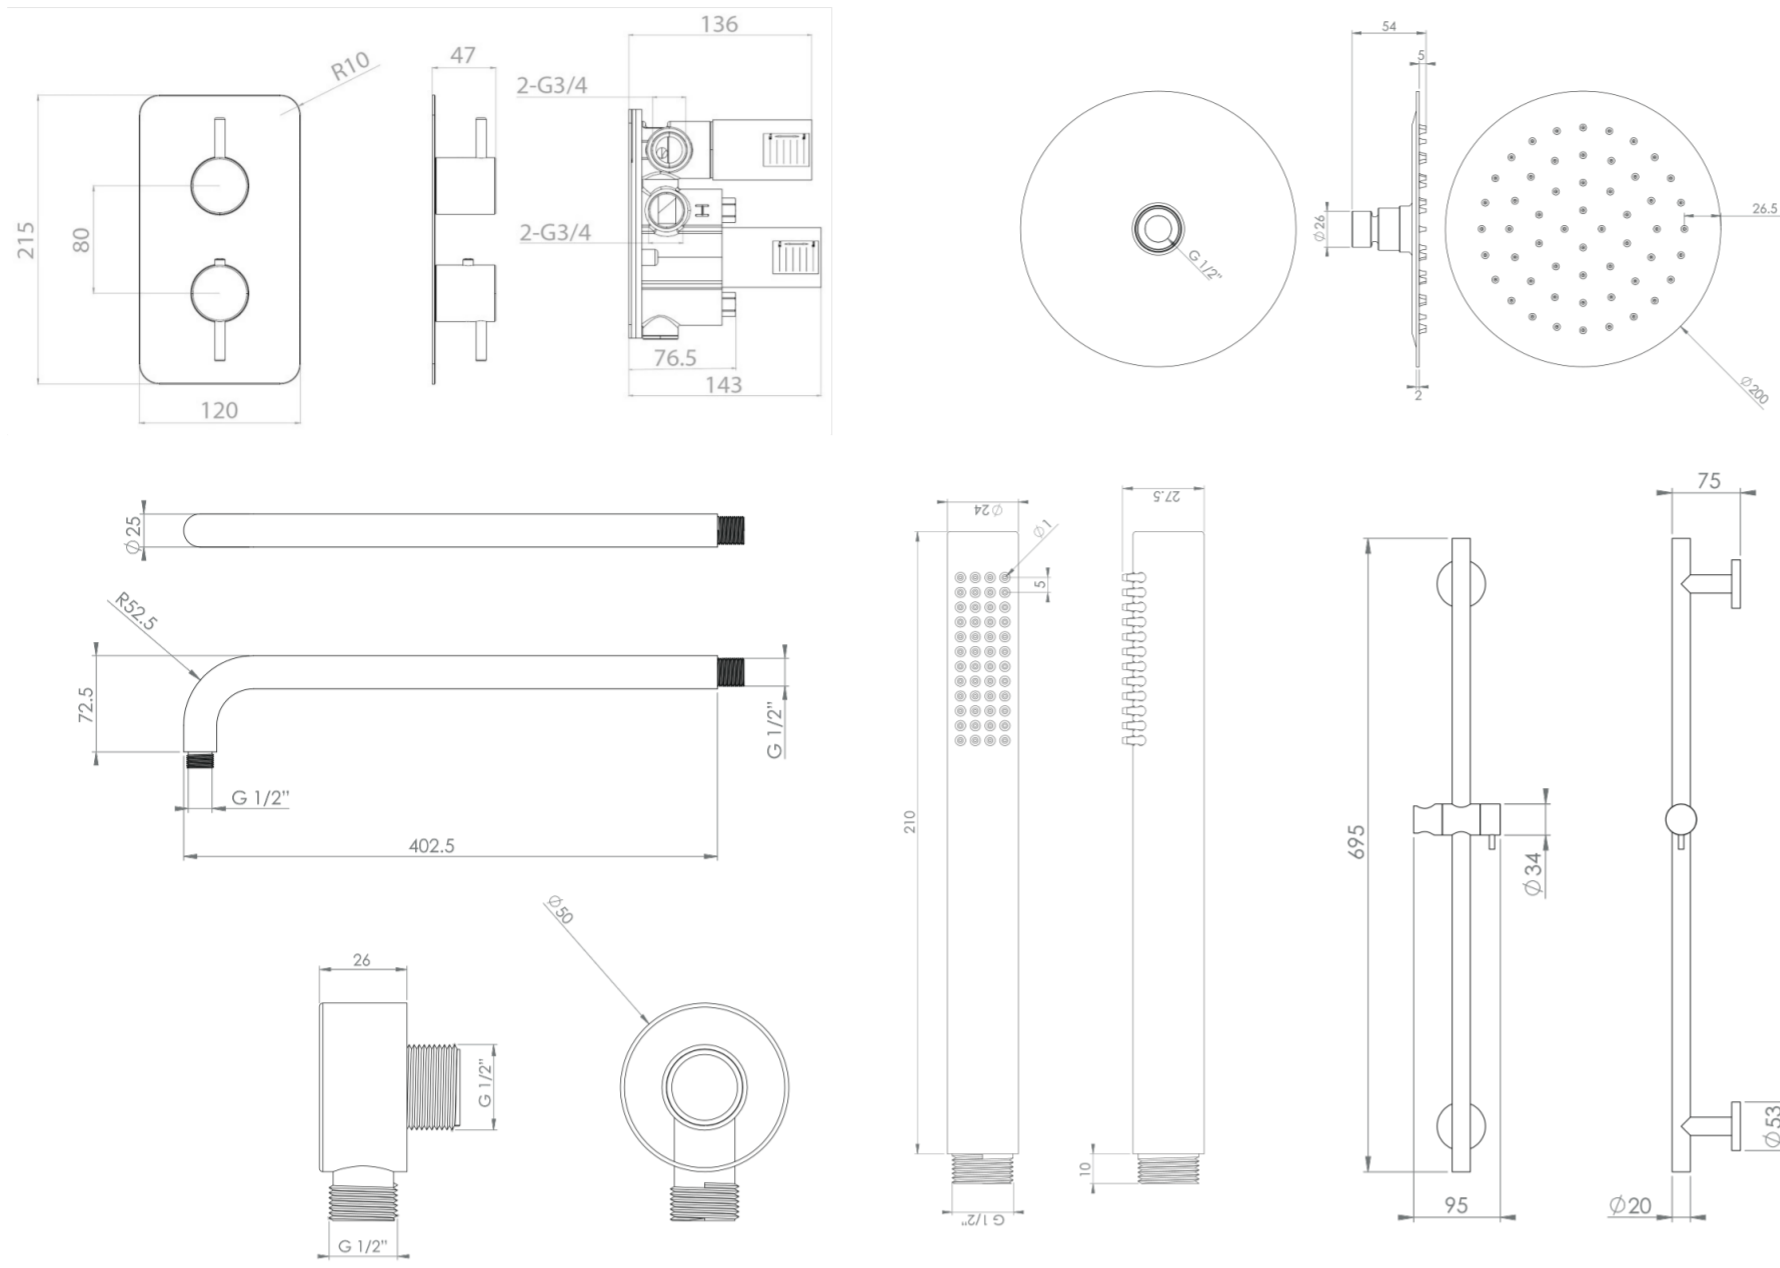

TECHNICAL DRAWING

Saneux reserves the right to alter the specifications and product range without prior notice. Dimensions are given as a guide only. Dimensions should not be used for surrounding furniture, fixtures and fittings until the product is on site.

<https://saneux.com/products/cos-2-way-shower-kit-brushed-brass>