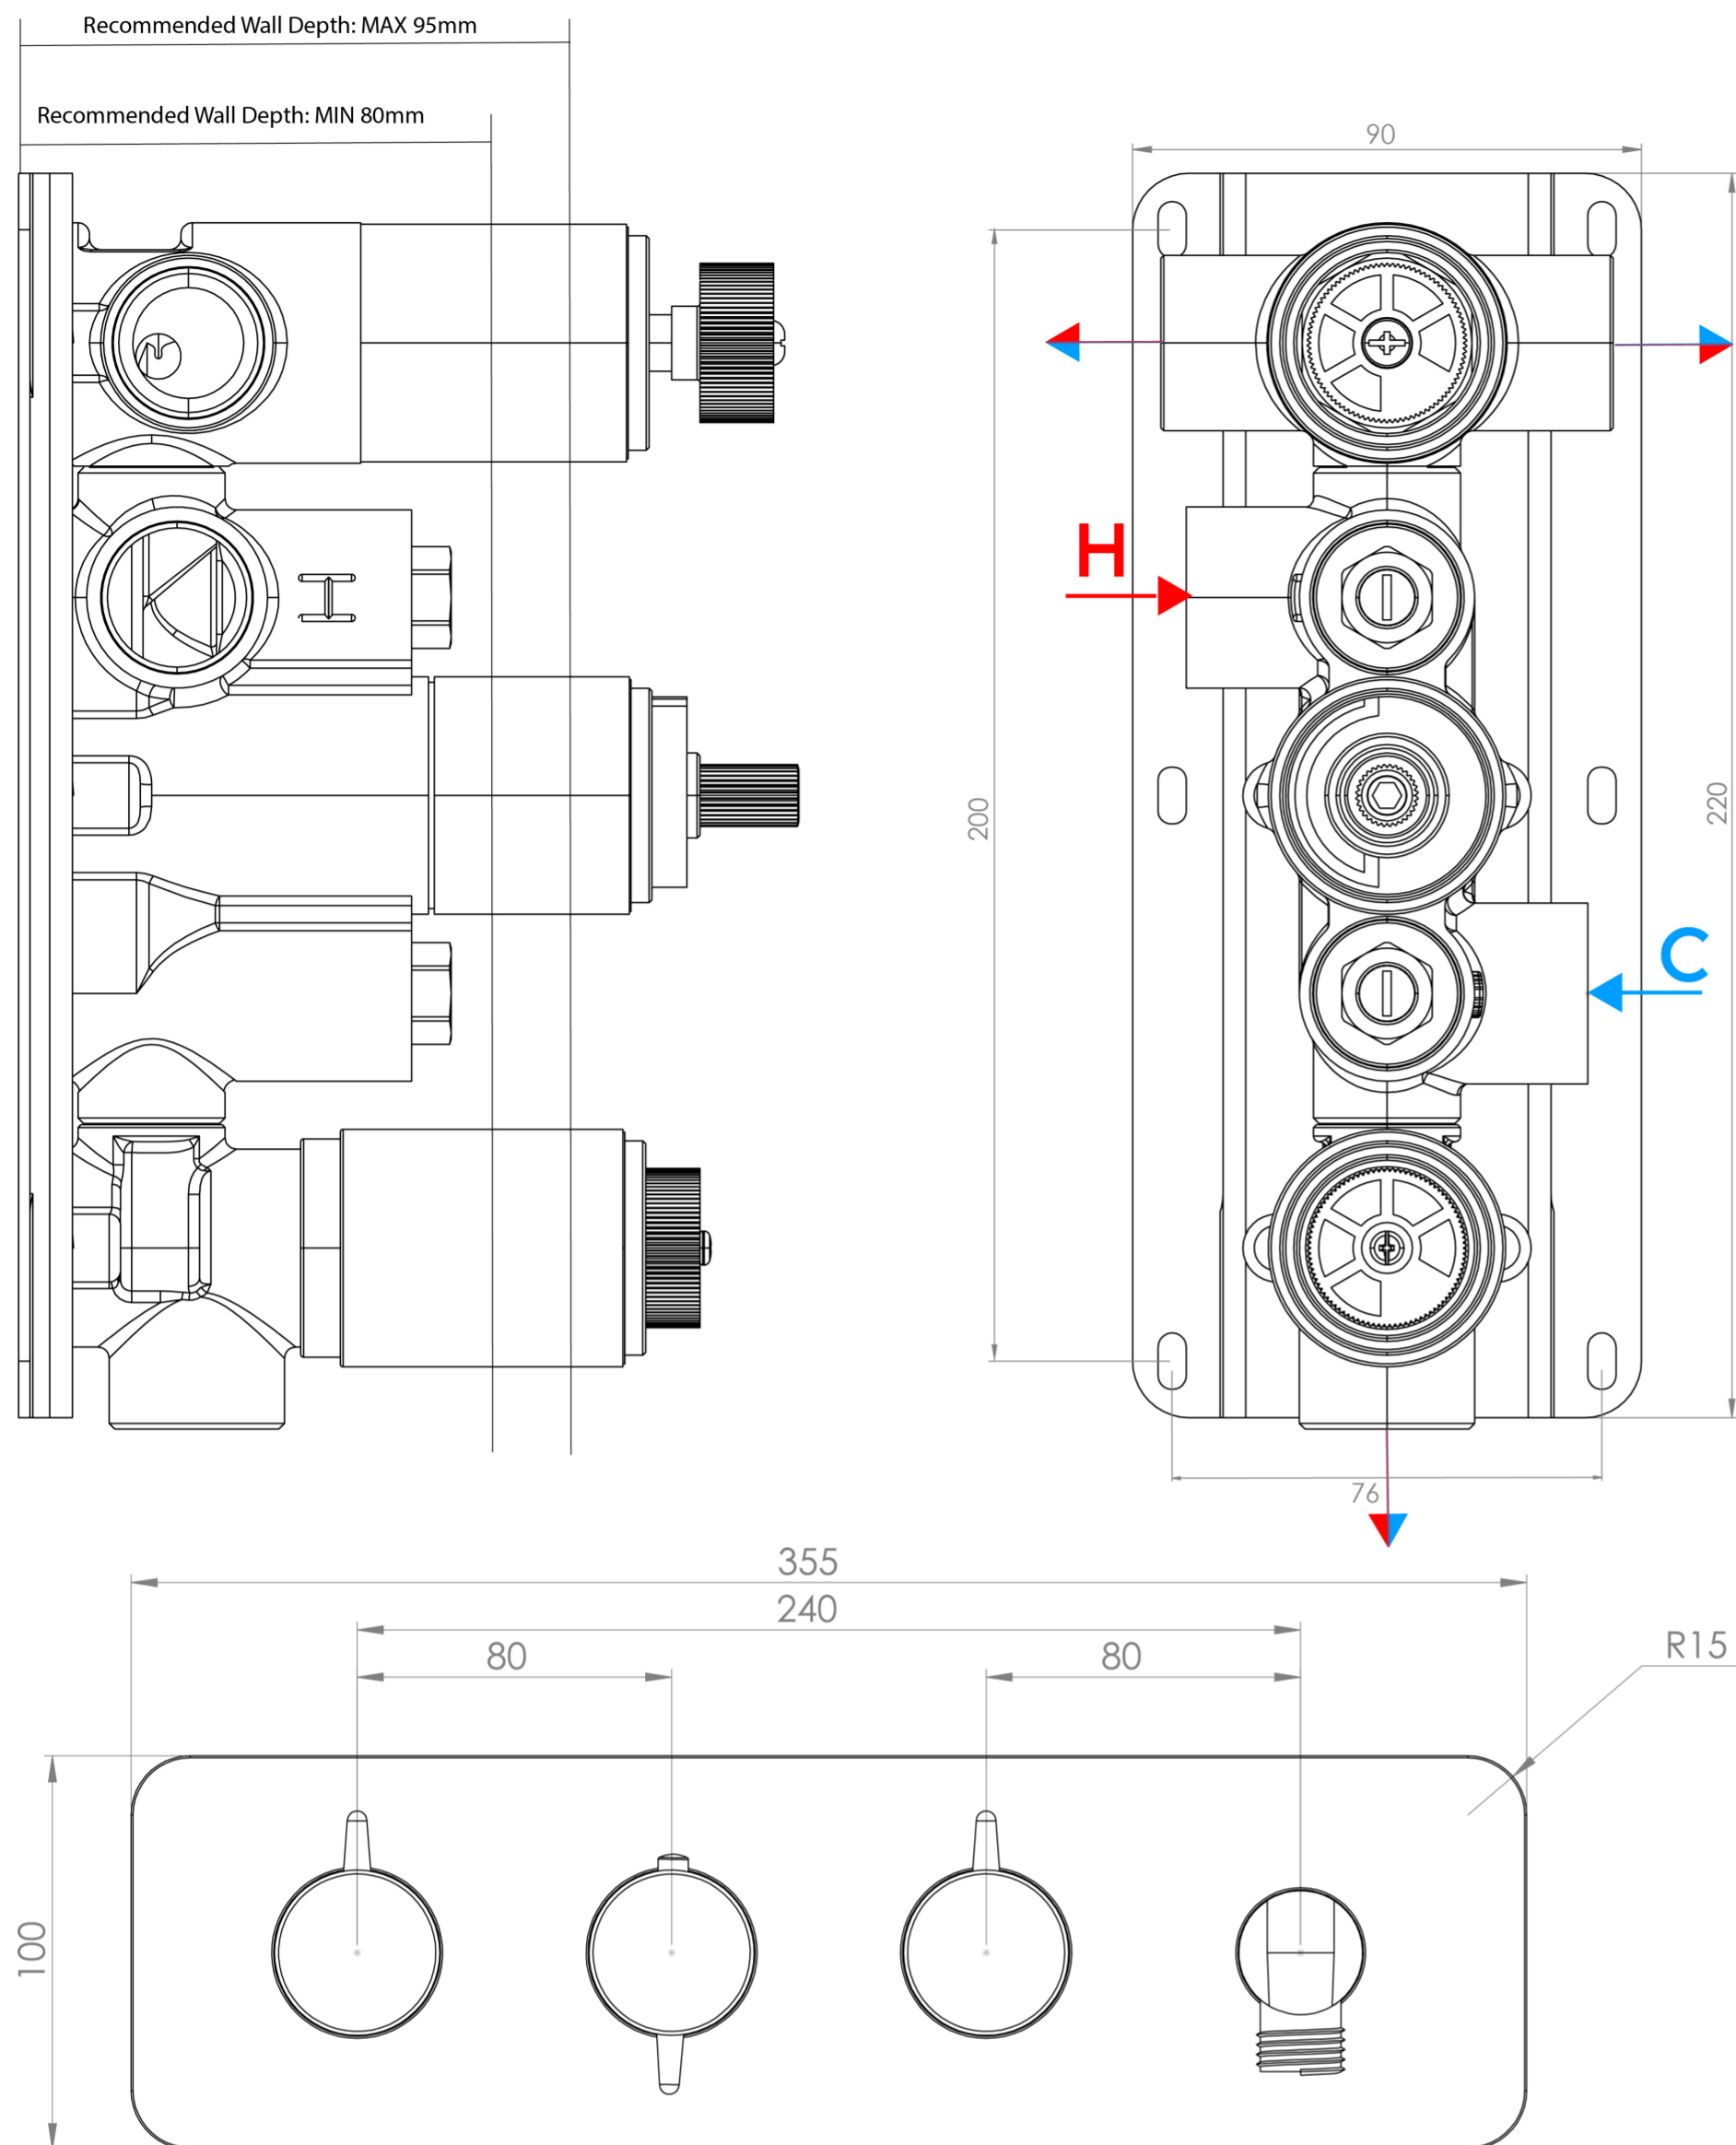

## PRODUCT INFORMATION

<b>Finish:</b>	Chrome
<b>Height:</b>	100mm
<b>Width:</b>	355mm
<b>Depth:</b>	50mm
<b>Material</b>	Zinc, Stainless Steel, Brass
<b>Guarantee</b>	5 years
<b>Outlets</b>	3

This landscape thermostatic valve has 3 outlets which allows it to control a shower head, handset and bath filler. The left and right handles control the on/off function of the components, whilst the middle handle controls the water temperature. This valve comes with a handset and holder creating a complete valve set up.

# FLOW RATE

- 1 Bar - Flowrate: 16 l/min
- 2 Bar - Flowrate: 22.5 l/min
- 3 Bar - Flowrate: 28.5 l/min

Saneux reserves the right to alter the specifications and product range without prior notice. Dimensions are given as a guide only. Dimensions should not be used for surrounding furniture, fixtures and fittings until the product is on site.