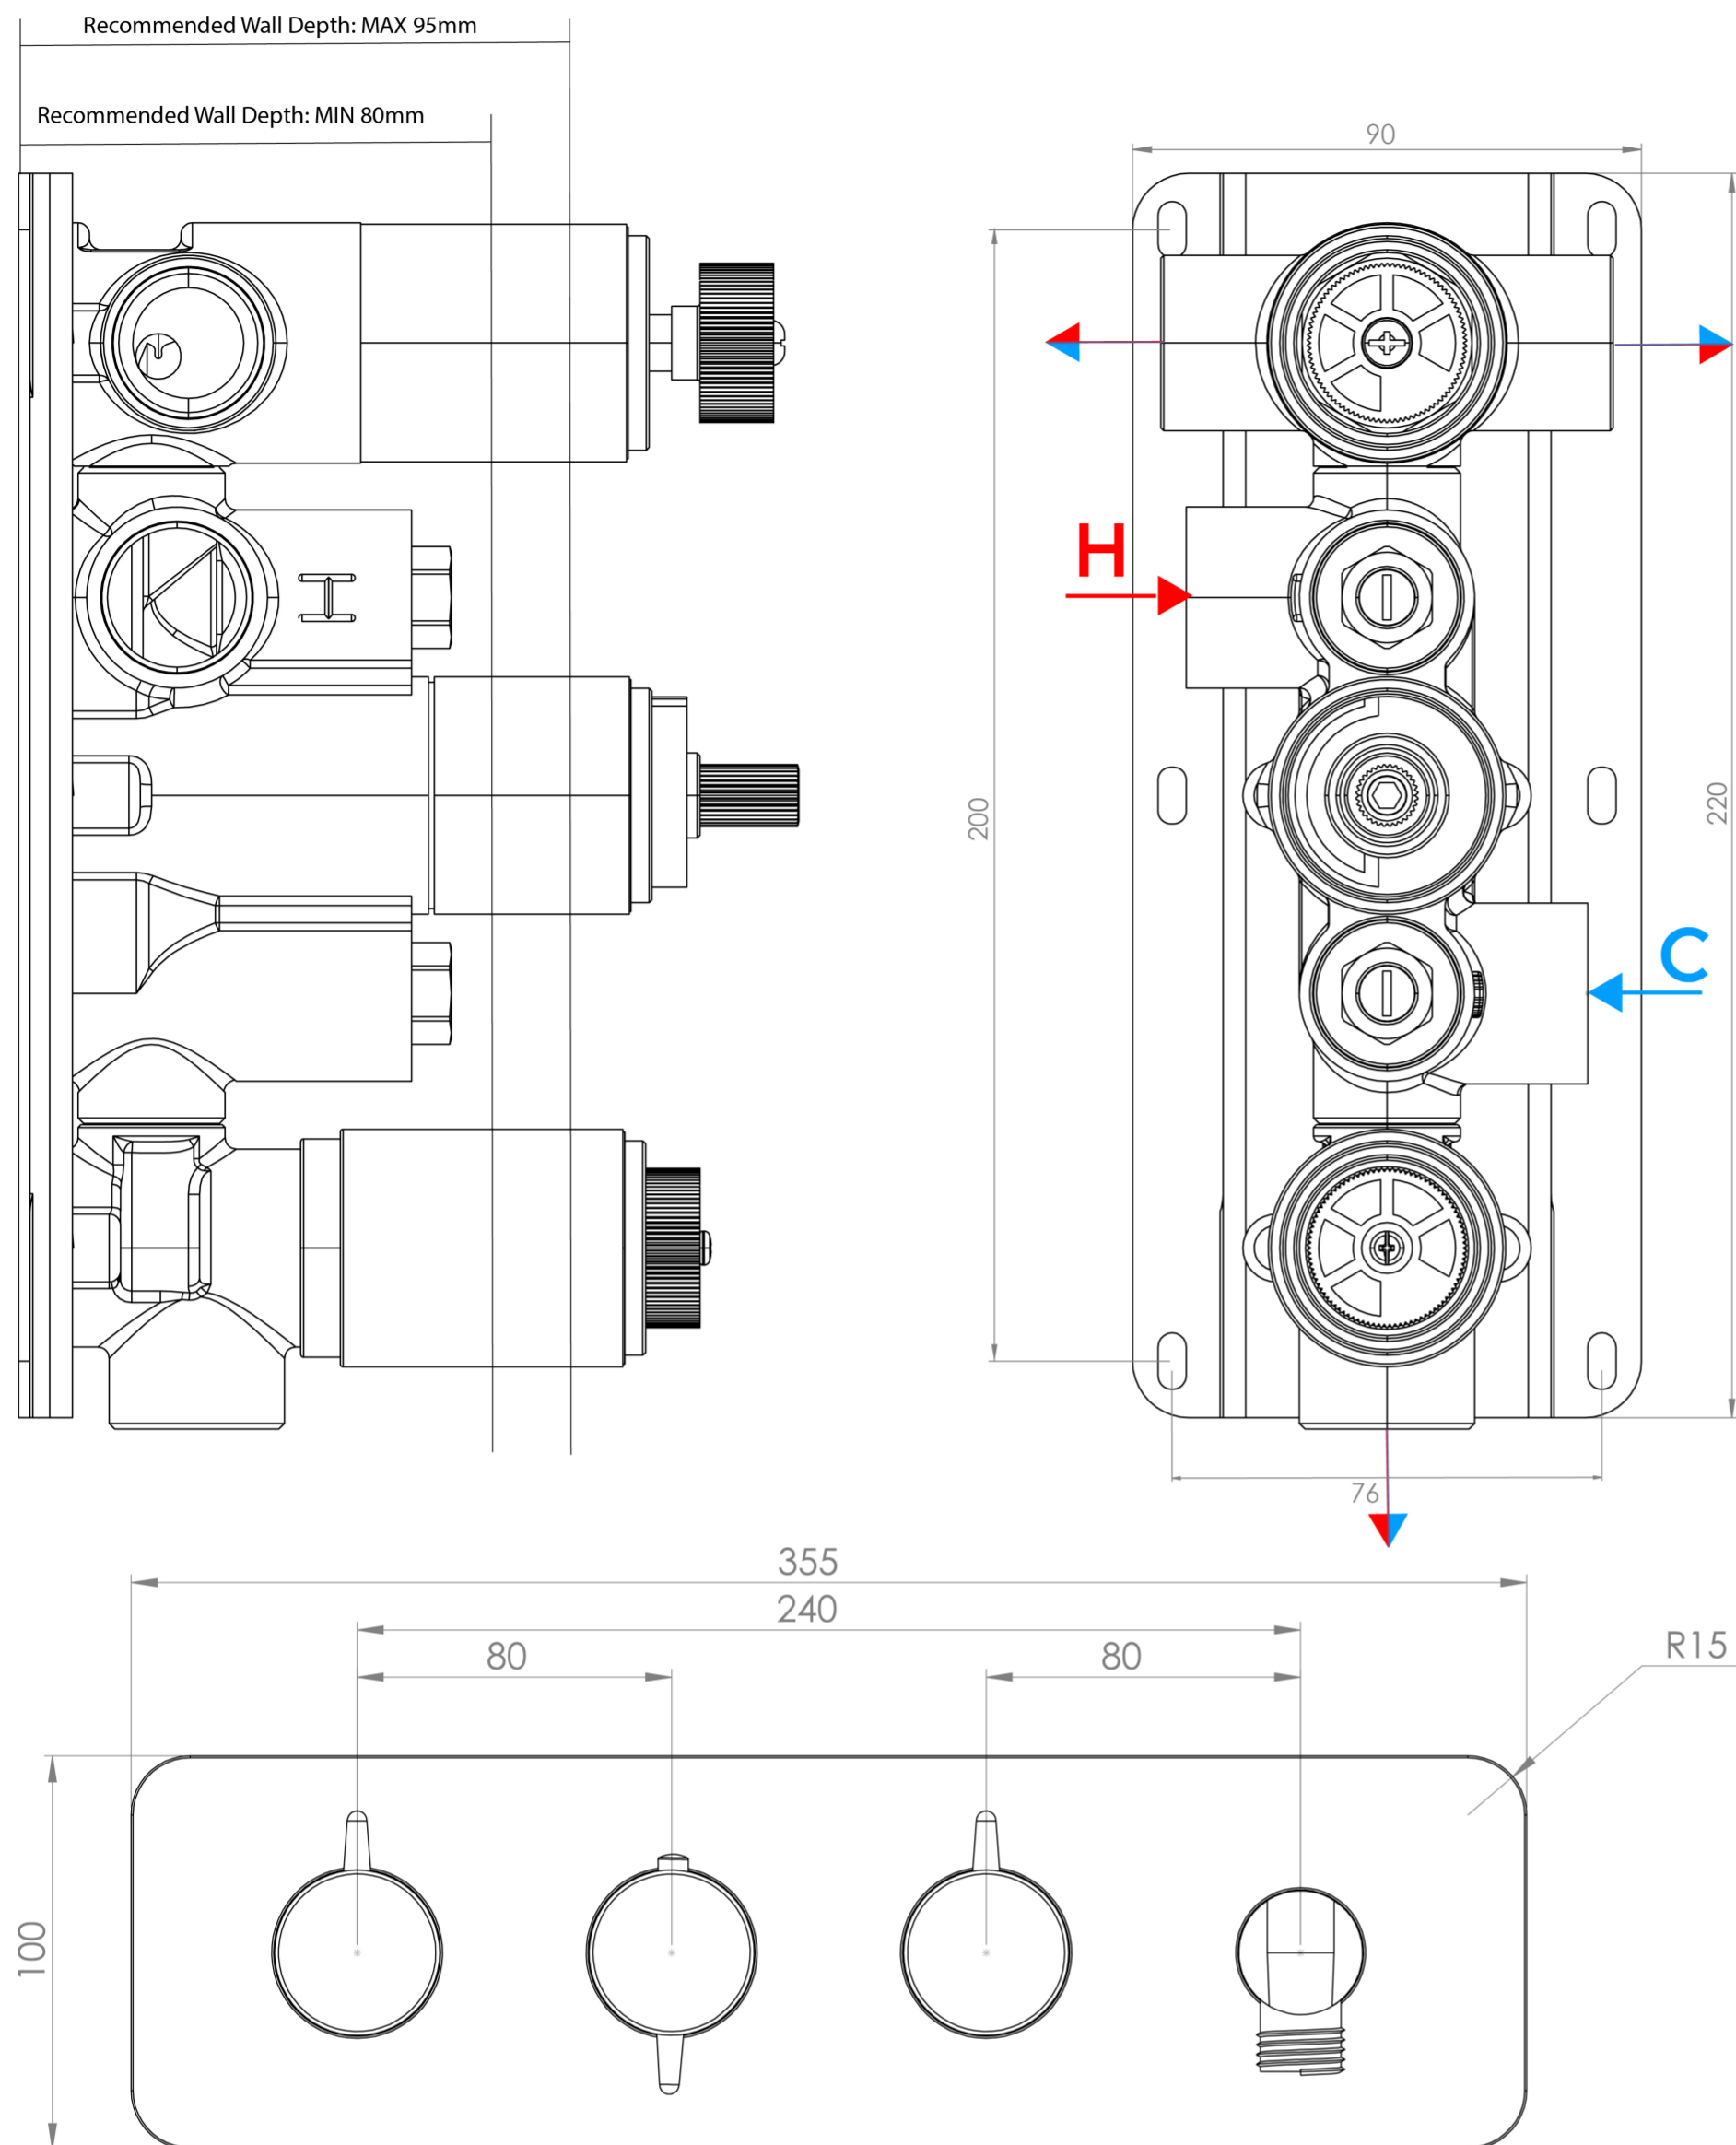

EDEN 3 WAY THERMOSTATIC SHOWER VALVE KIT IN LANDSCAPE WITH HANDSPRAY - CHROME

Product Code: ED021L.H

PRODUCT INFORMATION

Finish:	Chrome
Height:	100mm
Width:	355mm
Depth:	50mm
Material	Zinc, Stainless Steel, Brass
Guarantee	5 years
Outlets	3

This landscape thermostatic valve has 3 outlets which allows it to control a shower head, handset and bath filler. The left and right handles control the on/off function of the components, whilst the middle handle controls the water temperature. This valve comes with a handset and holder creating a complete valve set up.

*WRAS Approved valve

TECHNICAL DRAWING

FLOW RATE

- 1 Bar - Flowrate: 16 l/min
- 2 Bar - Flowrate: 22.5 l/min
- 3 Bar - Flowrate: 28.5 l/min

Saneux reserves the right to alter the specifications and product range without prior notice. Dimensions are given as a guide only. Dimensions should not be used for surrounding furniture, fixtures and fittings until the product is on site.