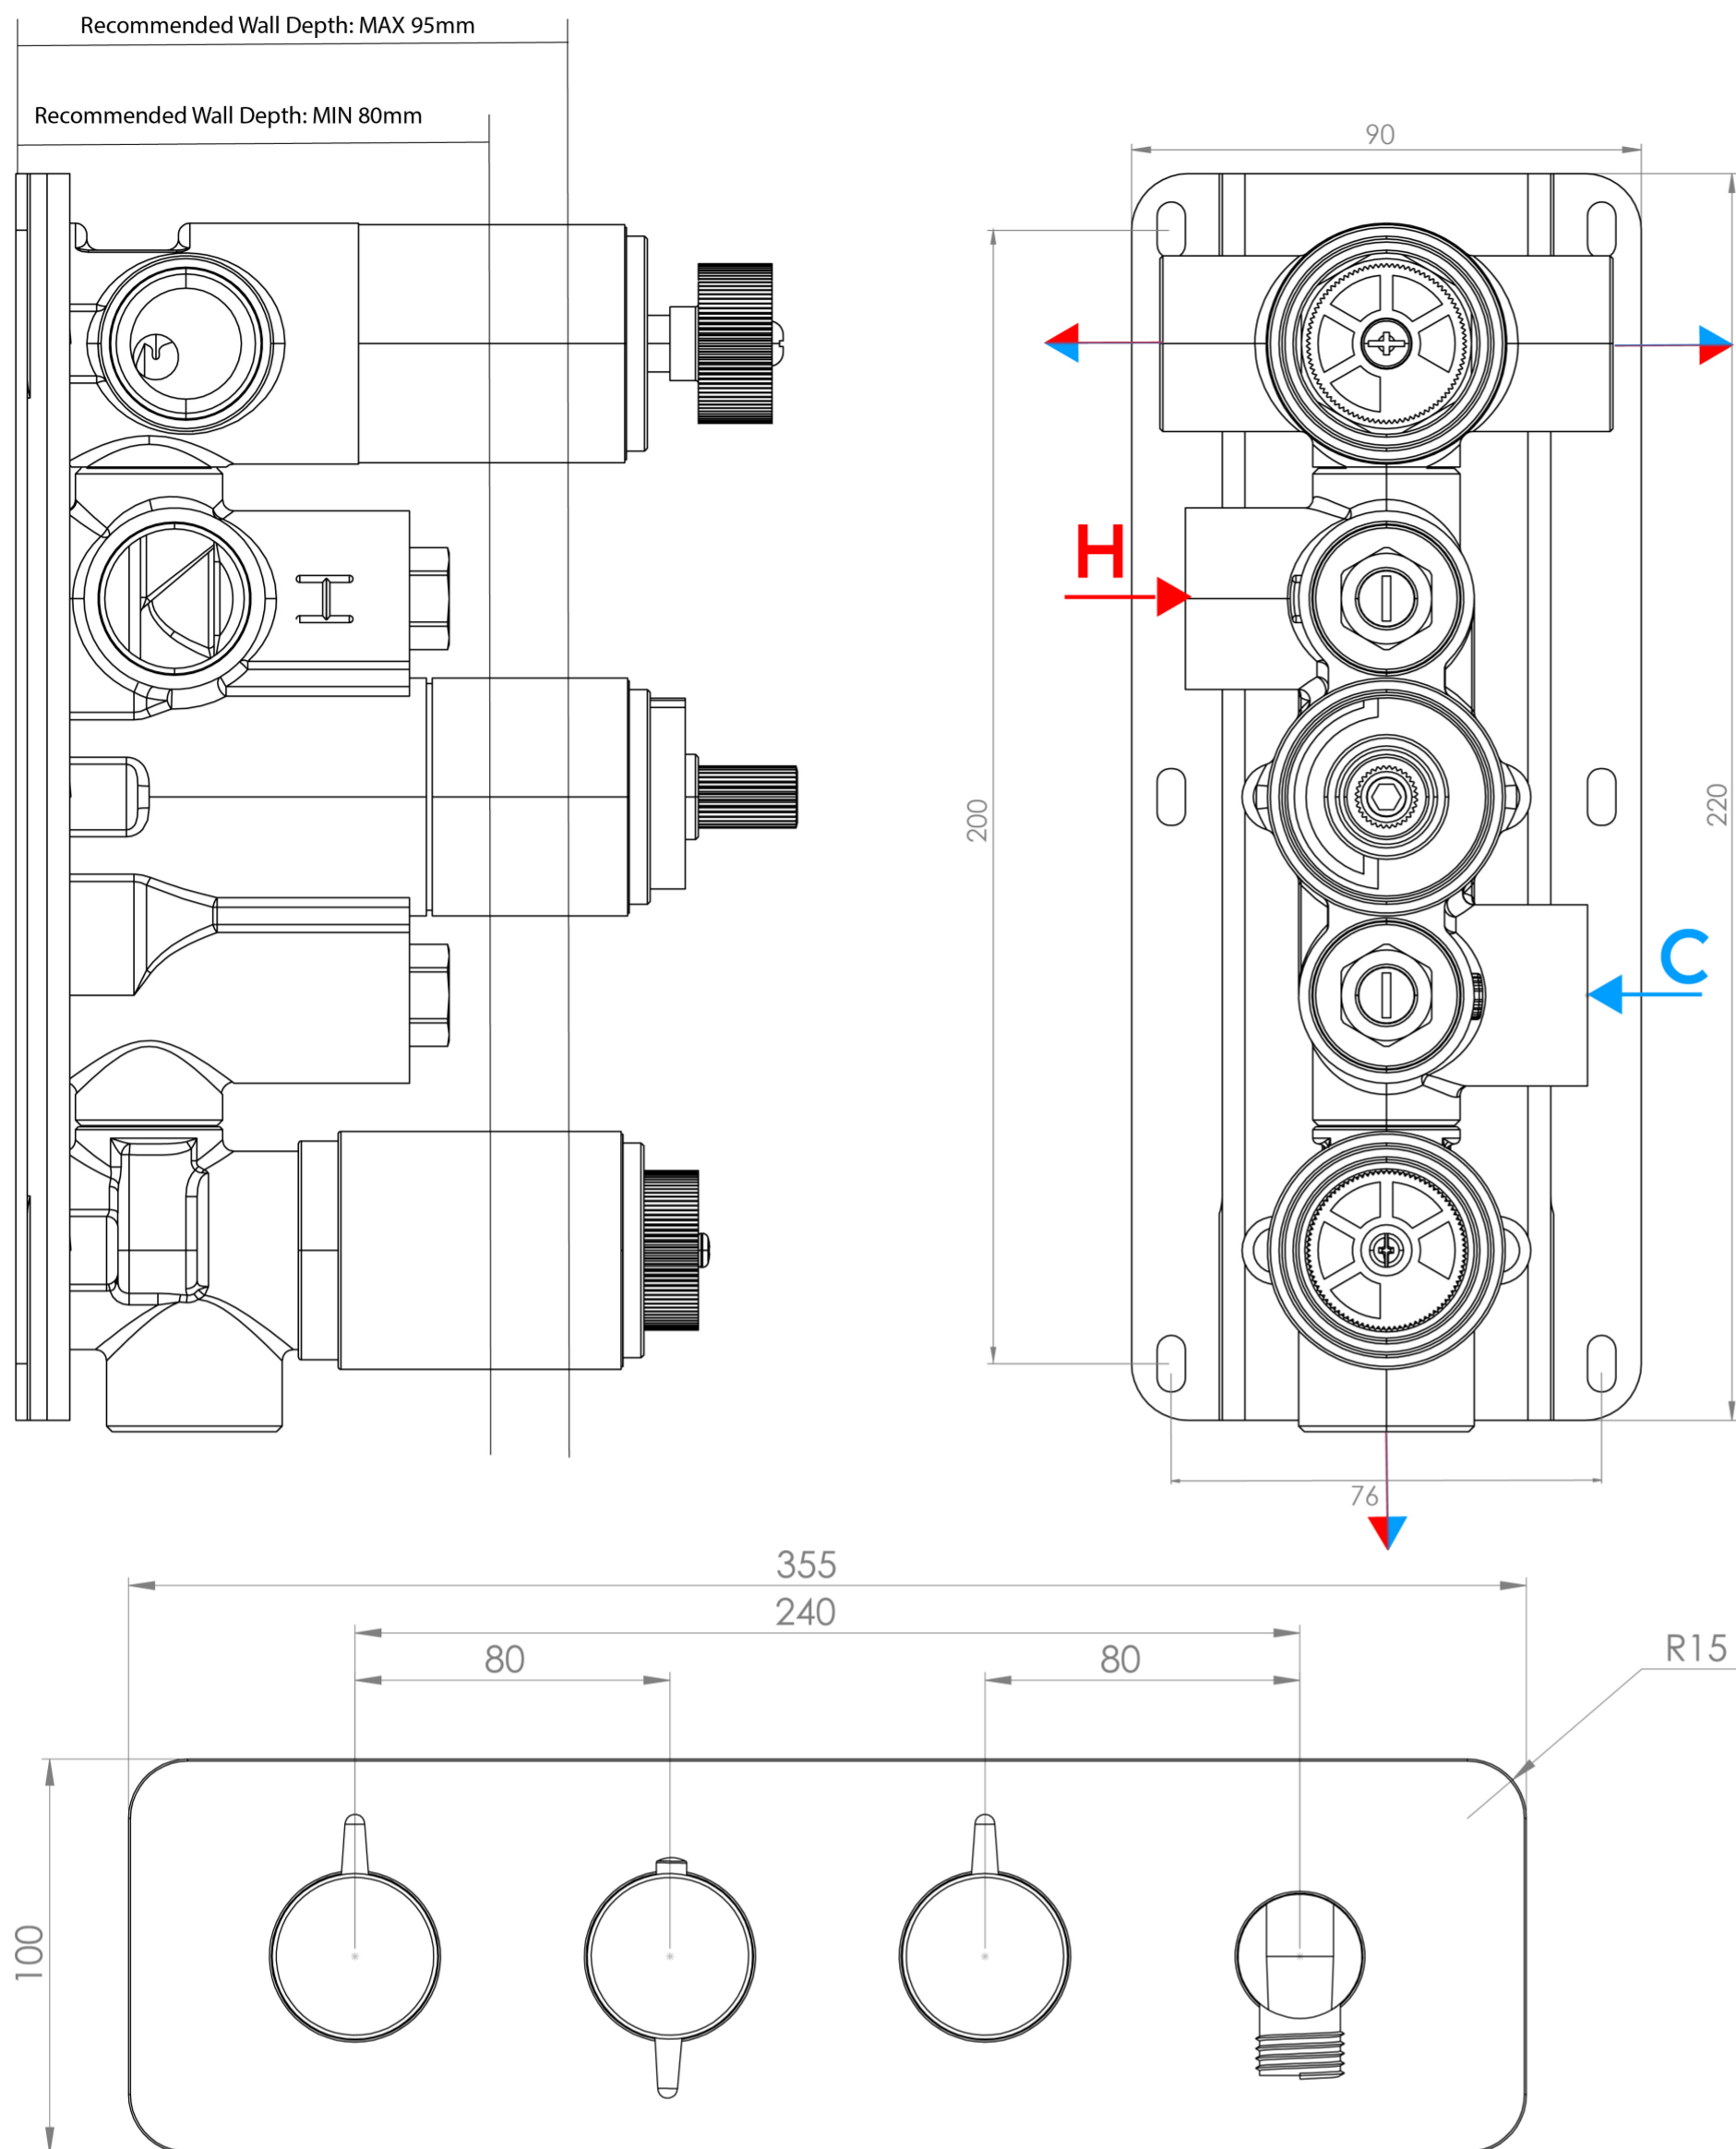

EDEN 3 WAY THERMOSTATIC SHOWER VALVE KIT IN LANDSCAPE WITH HANDSPRAY - CHROME

Product Code: ED021L.H

PRODUCT INFORMATION

Finish:	Chrome
Height:	100mm
Width:	355mm
Depth:	50mm
Material	Zinc, Stainless Steel, Brass
Guarantee	5 years
Outlets	3

DESCRIPTION

Achieve a premium aesthetic with our Eden shower valve collection with handles that seamlessly match our basin mixers, ensuring a cohesive high-end look and feel. Choose from 1, 2, and 3 outlet options in chrome, brushed brass, and brushed nickel.

This landscape thermostatic valve has 3 outlets which allows it to control a shower head, handset and bath filler. The left and right handles control the on/off function of the components, whilst the middle handle controls the water temperature. This valve comes with a handset and holder creating a complete valve set up.

*WRAS Approved valve

TECHNICAL DRAWING

FLOW RATE

- 1 Bar - Flowrate: 16 l/min
- 2 Bar - Flowrate: 22.5 l/min
- 3 Bar - Flowrate: 28.5 l/min

Saneux reserves the right to alter the specifications and product range without prior notice. Dimensions are given as a guide only. Dimensions should not be used for surrounding furniture, fixtures and fittings until the product is on site.