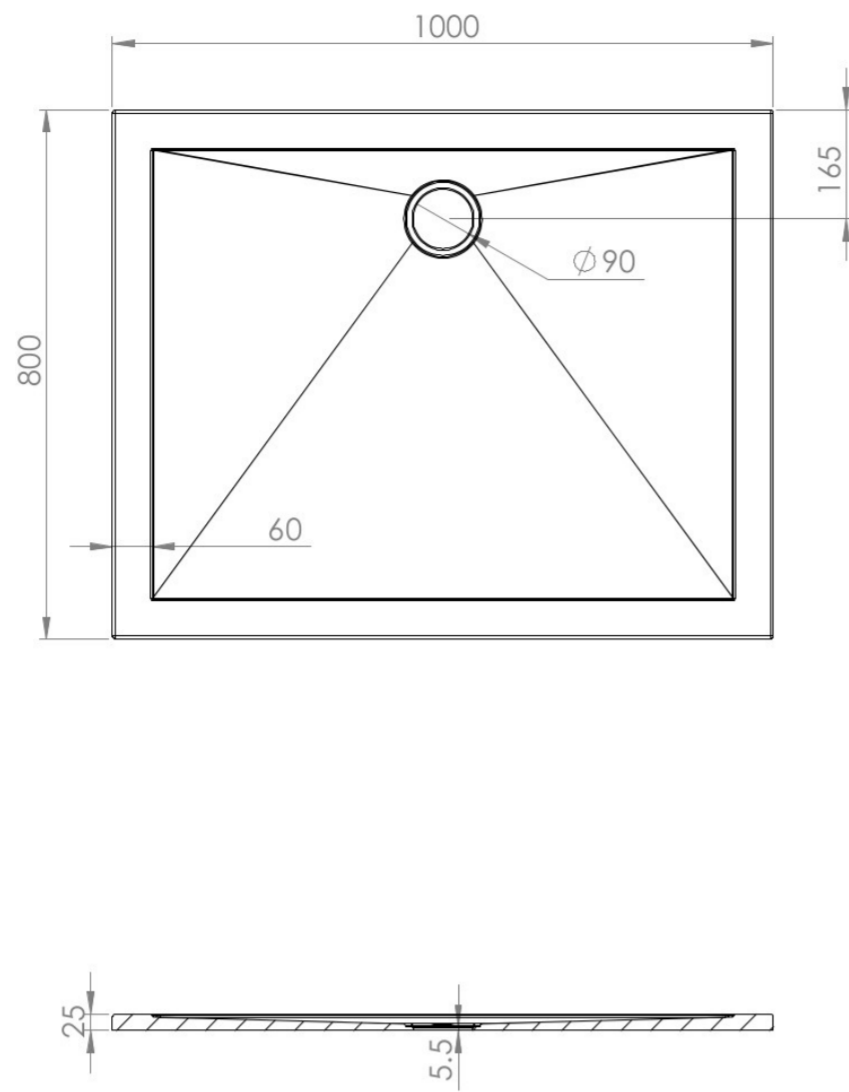

XE 1000X800MM SHOWER TRAY

PRODUCT INFORMATION

Finish:	Gloss White
Height:	25mm
Width:	800mm
Depth:	1000mm
Material	Stone Resin

Product Code: XE1008

DESCRIPTION

The XE range* is the latest to be added to our selection of 25mm stone resin shower trays.

Comes with stainless steel waste cover and high flow waste.

Handmade in the UK from 100% natural stone resin.

Dimensions: 1000mm (w) x 25mm (h) x 800mm (d)

*Available upon request.

TECHNICAL DRAWING

Saneux reserves the right to alter the specifications and product range without prior notice. Dimensions are given as a guide only. Dimensions should not be used for surrounding furniture, fixtures and fittings until the product is on site.

<https://saneux.com/products/xe-1000x800mm-shower-tray>