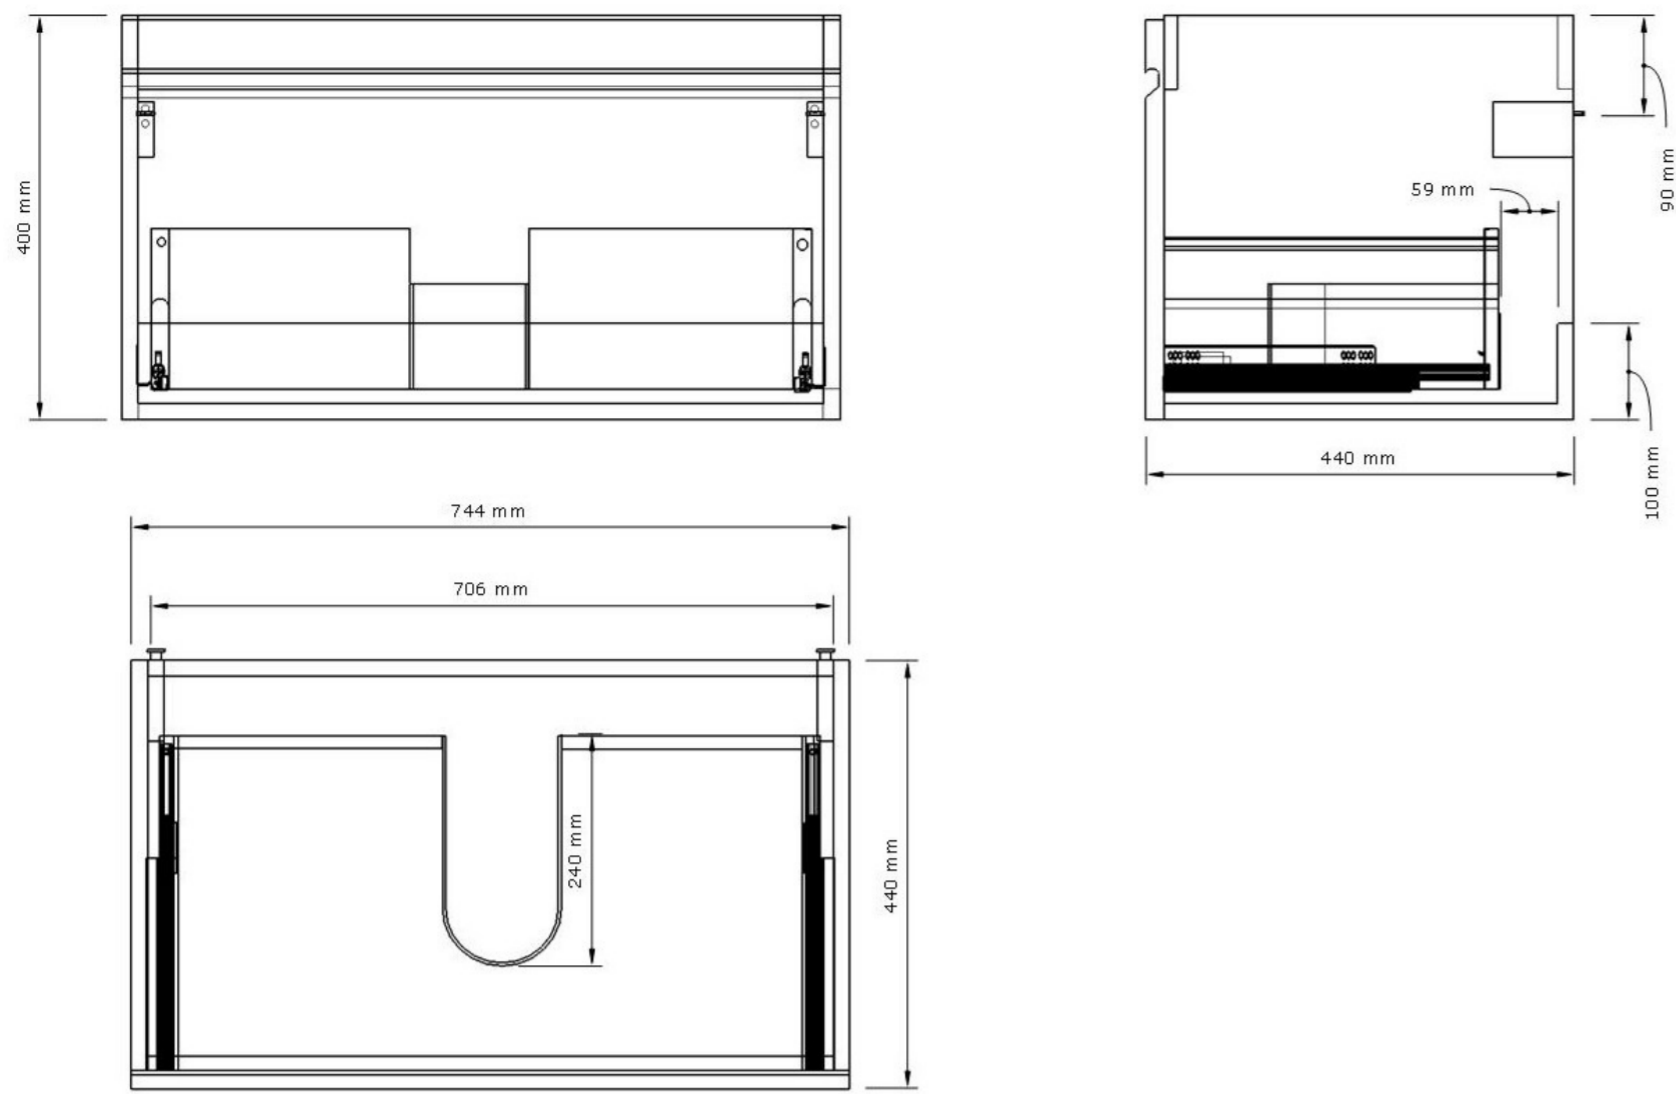

MATTEO 75 X 45CM WHITE GLOSS 1-DRAWER HANDLELES SOFT CLOSE

PRODUCT INFORMATION

Finish:	Gloss White
Material	MDF

Product Code: MG4001

DESCRIPTION

MATTEO 1 drawer gloss white unit 75 x 45cm - HANDLELESS

A minimalistic yet practical wall-mounted drawer unit that adds **style** and character to any **bathroom** setting.

Dimensions - **700 mm (w) x 450 mm (d) x 400 mm (h)**

TECHNICAL DRAWING

Saneux reserves the right to alter the specifications and product range without prior notice. Dimensions are given as a guide only. Dimensions should not be used for surrounding furniture, fixtures and fittings until the product is on site.

<https://saneux.com/products/matteo-75-x-45cm-white-gloss-1-drawer-handleles-soft-close>