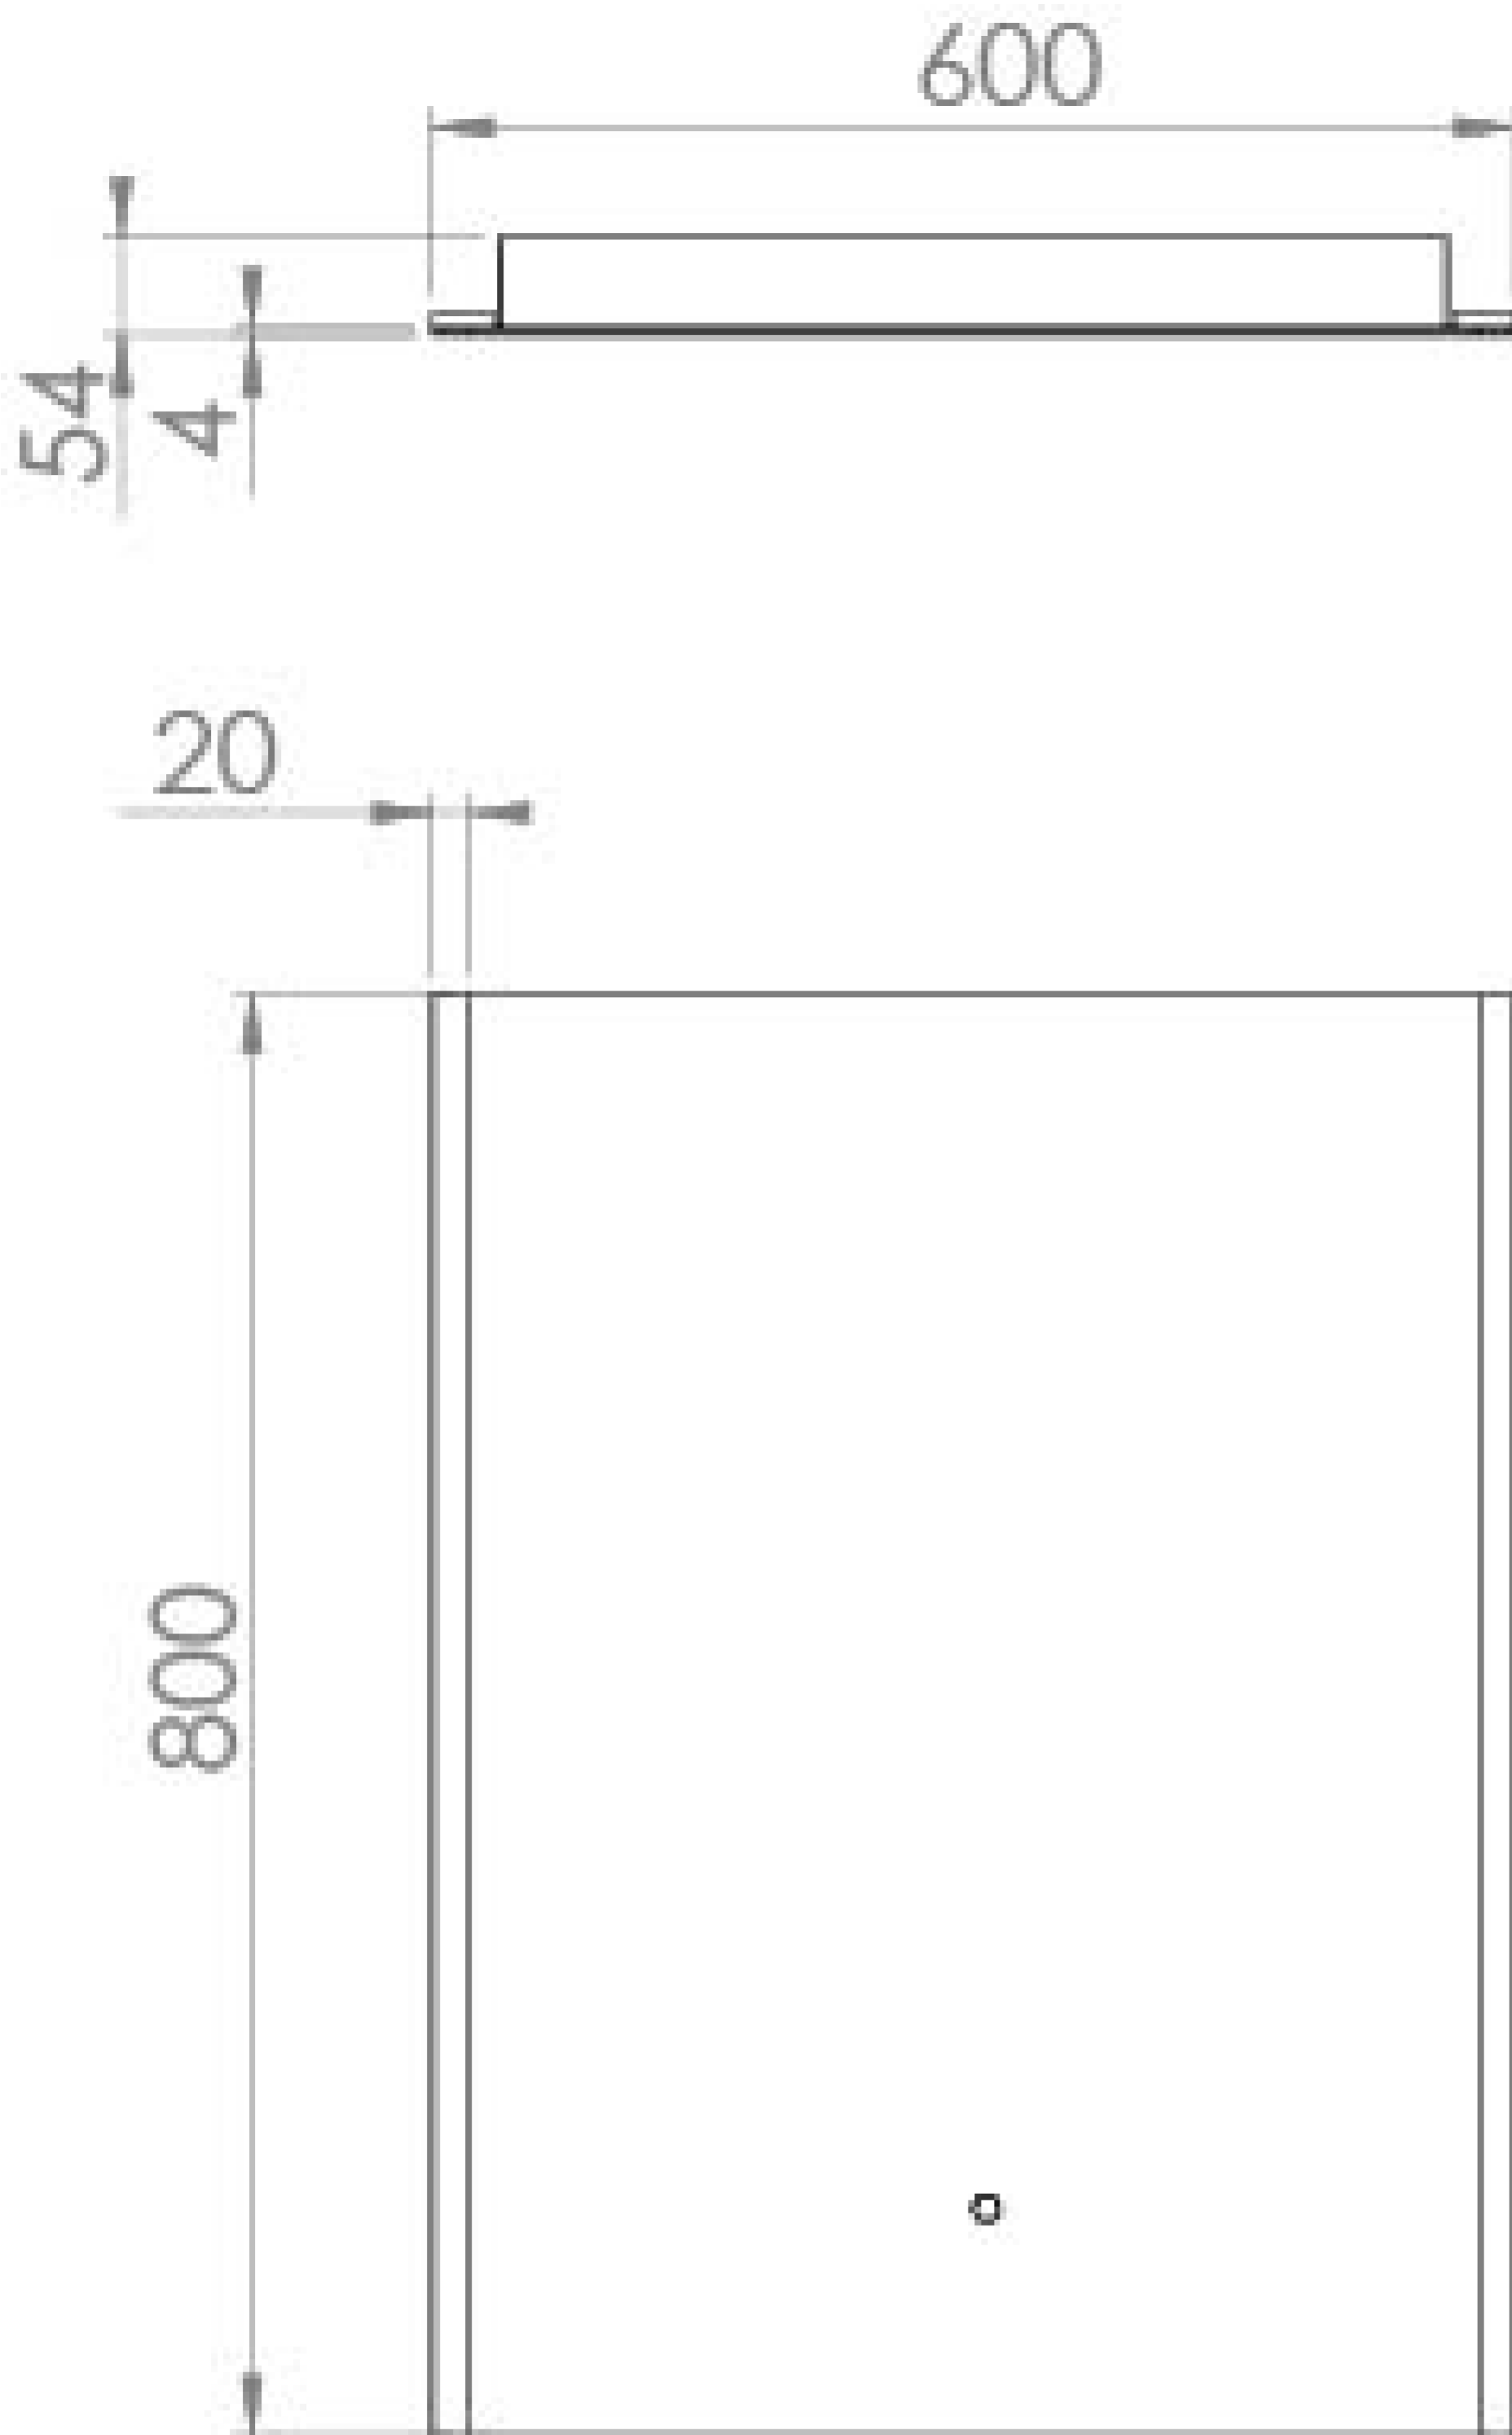

AIR 60CM ELECTRIC MIRROR

Product Code: Air060M

PRODUCT INFORMATION

Finish:	Aluminium
Height:	700mm
Width:	600mm
Depth:	35mm
Material	Aluminium
Weight	12.4kg
LED Wattage (W)	27W
Lumens (LM)	2700LM
Light Temp (K)	4500K
Switch	Touch Sensor
IP Rating	IP44
Shaver Socket	UK Two-Pin
Orientation	Portrait & Landscape
Energy Rating	A+
Demister Pad	Yes
Guarantee	5 years
Other Features	Ambient lighting diffuser

FEATURES:

- IP44 Rated
- Vertical acrylic lighting profiles on 2 sides - 4500k
- Touch sensor
- Demister pad
- Shaver socket

*Can be mounted portrait or landscape

TECHNICAL DRAWING

Saneux reserves the right to alter the specifications and product range without prior notice. Dimensions are given as a guide only. Dimensions should not be used for surrounding furniture, fixtures and fittings until the product is on site.