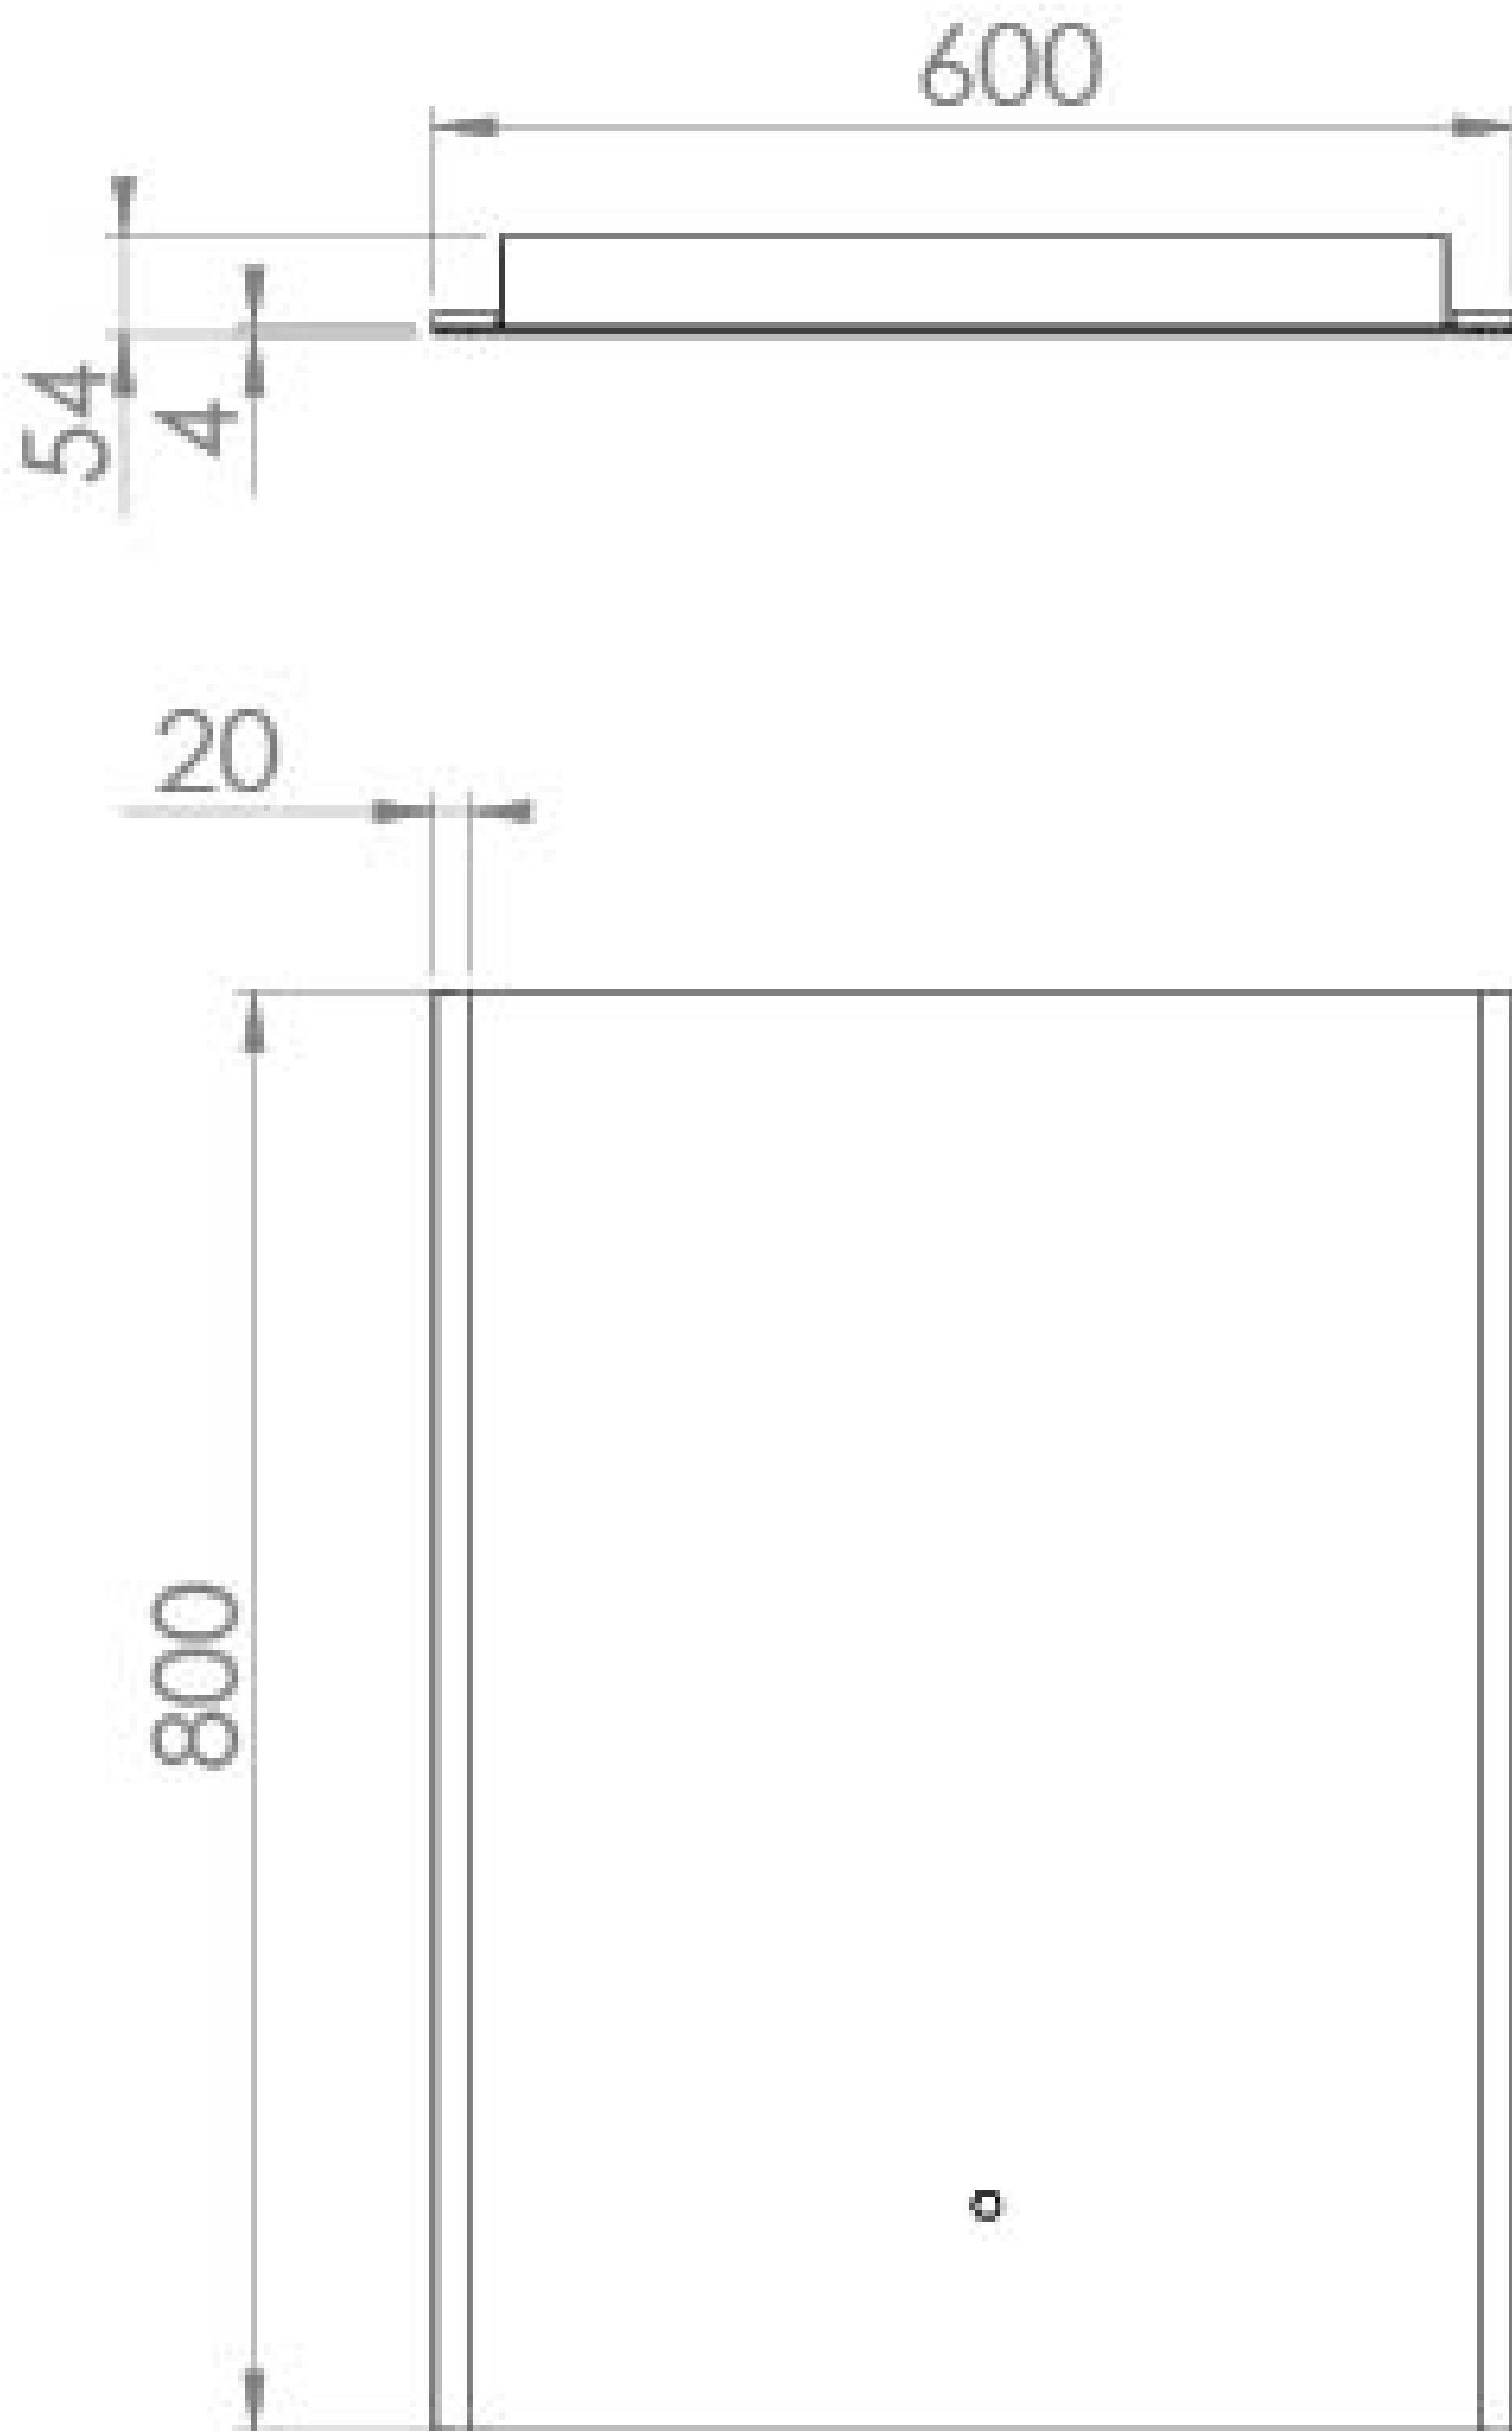

AIR 60CM ELECTRIC MIRROR

Product Code: AIR060M

PRODUCT INFORMATION

Finish:	Aluminium
Height:	700mm
Width:	600mm
Depth:	35mm
Material	Aluminium
Weight	12.4kg
LED Wattage (W)	27W
Lumens (LM)	2700LM
Light Temp (K)	4500K
Switch	Touch Sensor
IP Rating	IP44
Shaver Socket	UK Two-Pin
Orientation	Portrait & Landscape
Energy Rating	A+
Demister Pad	Yes
Guarantee	5 years
Other Features	Ambient lighting diffuser

FEATURES:

- IP44 Rated
- Vertical acrylic lighting profiles on 2 sides - 4500k
- Touch sensor
- Demister pad
- Shaver socket

*Can be mounted portrait or landscape

TECHNICAL DRAWING

Saneux reserves the right to alter the specifications and product range without prior notice. Dimensions are given as a guide only. Dimensions should not be used for surrounding furniture, fixtures and fittings until the product is on site.