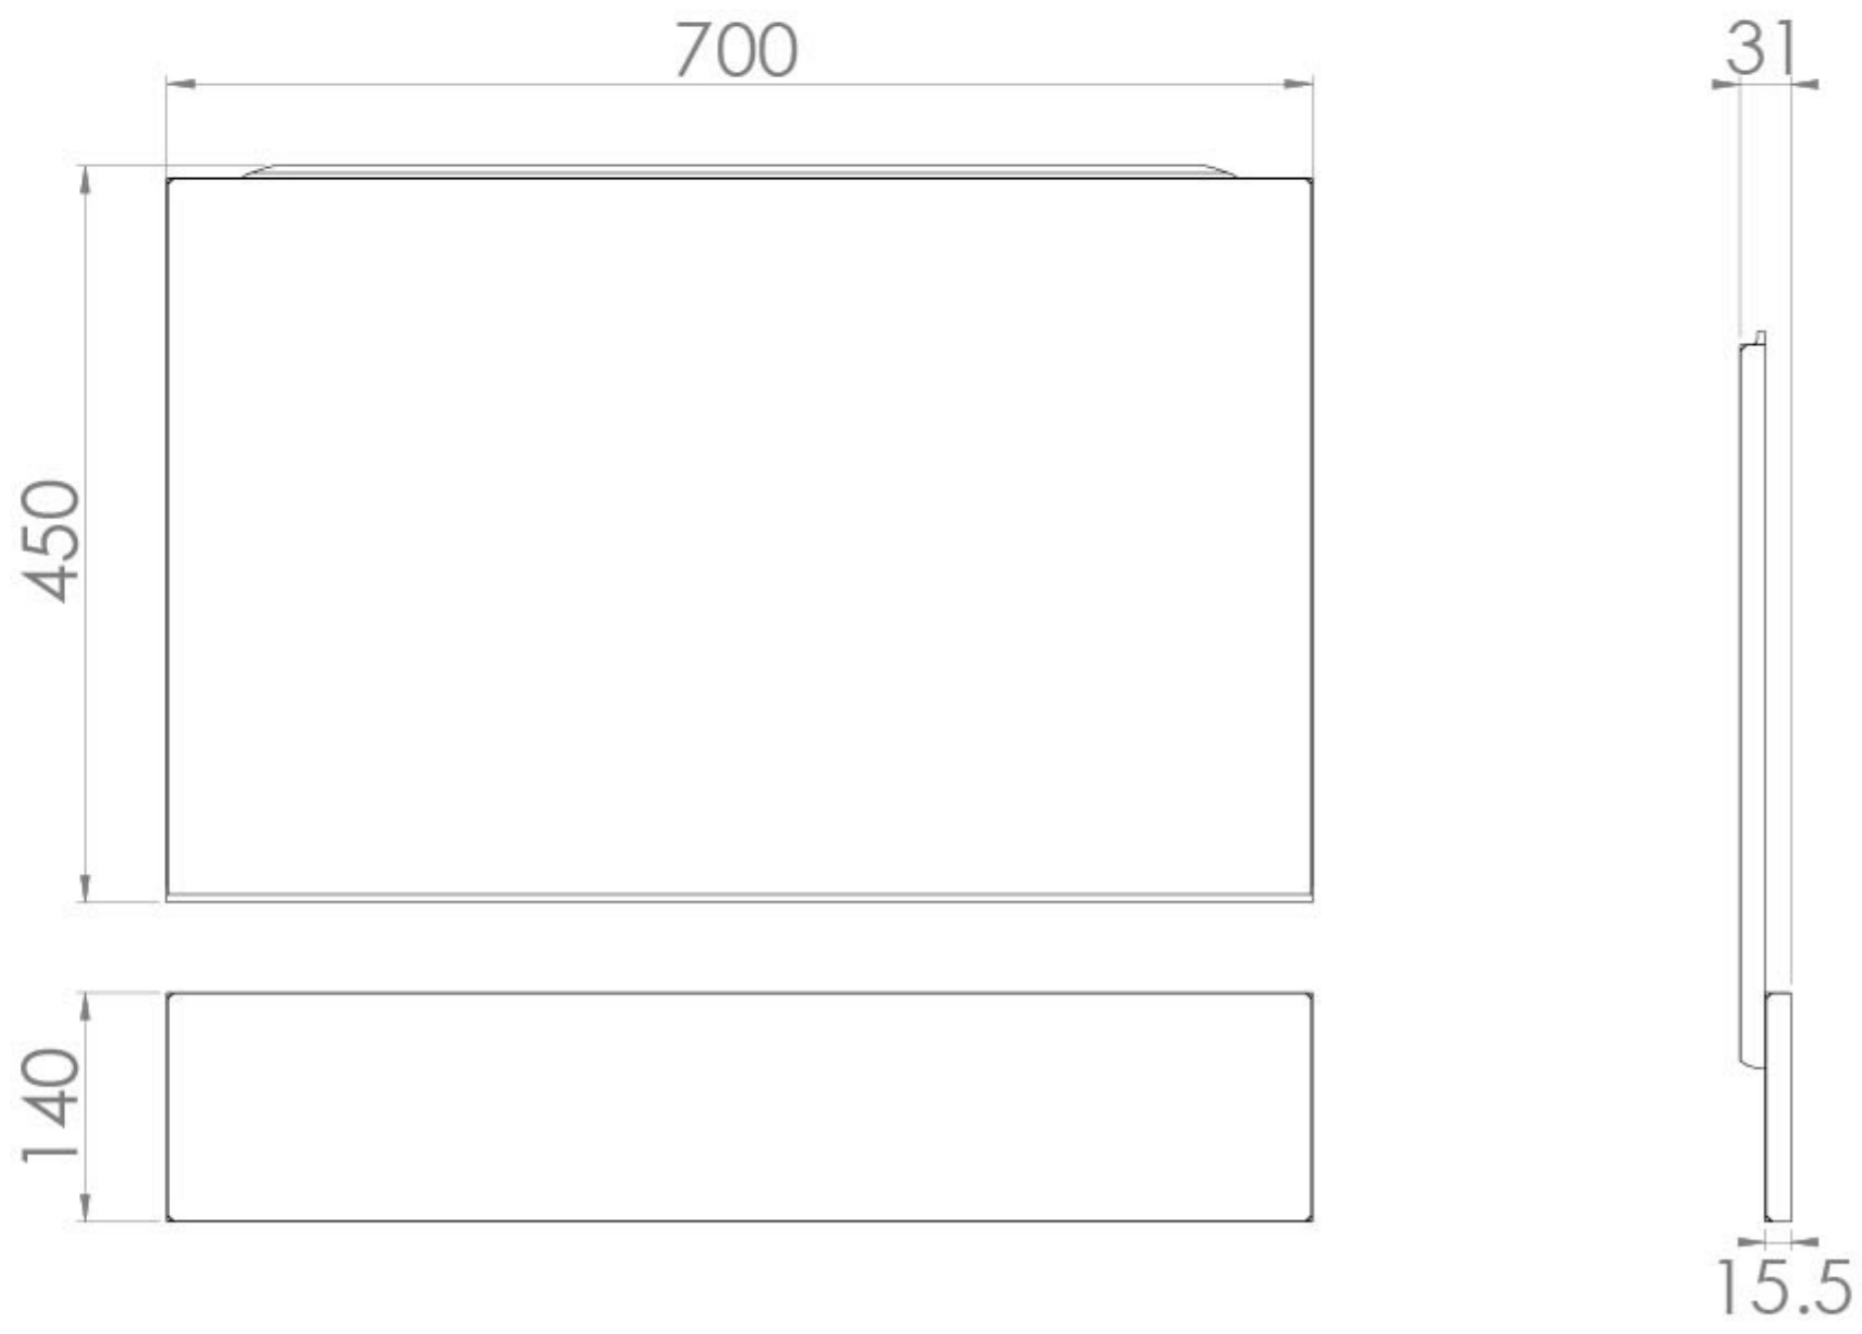

TECHNICAL DRAWING

Saneux reserves the right to alter the specifications and product range without prior notice. Dimensions are given as a guide only. Dimensions should not be used for surrounding furniture, fixtures and fittings until the product is on site.

<https://saneux.com/products/700x450mm-end-bath-panel-plinth-matte-iron-grey>