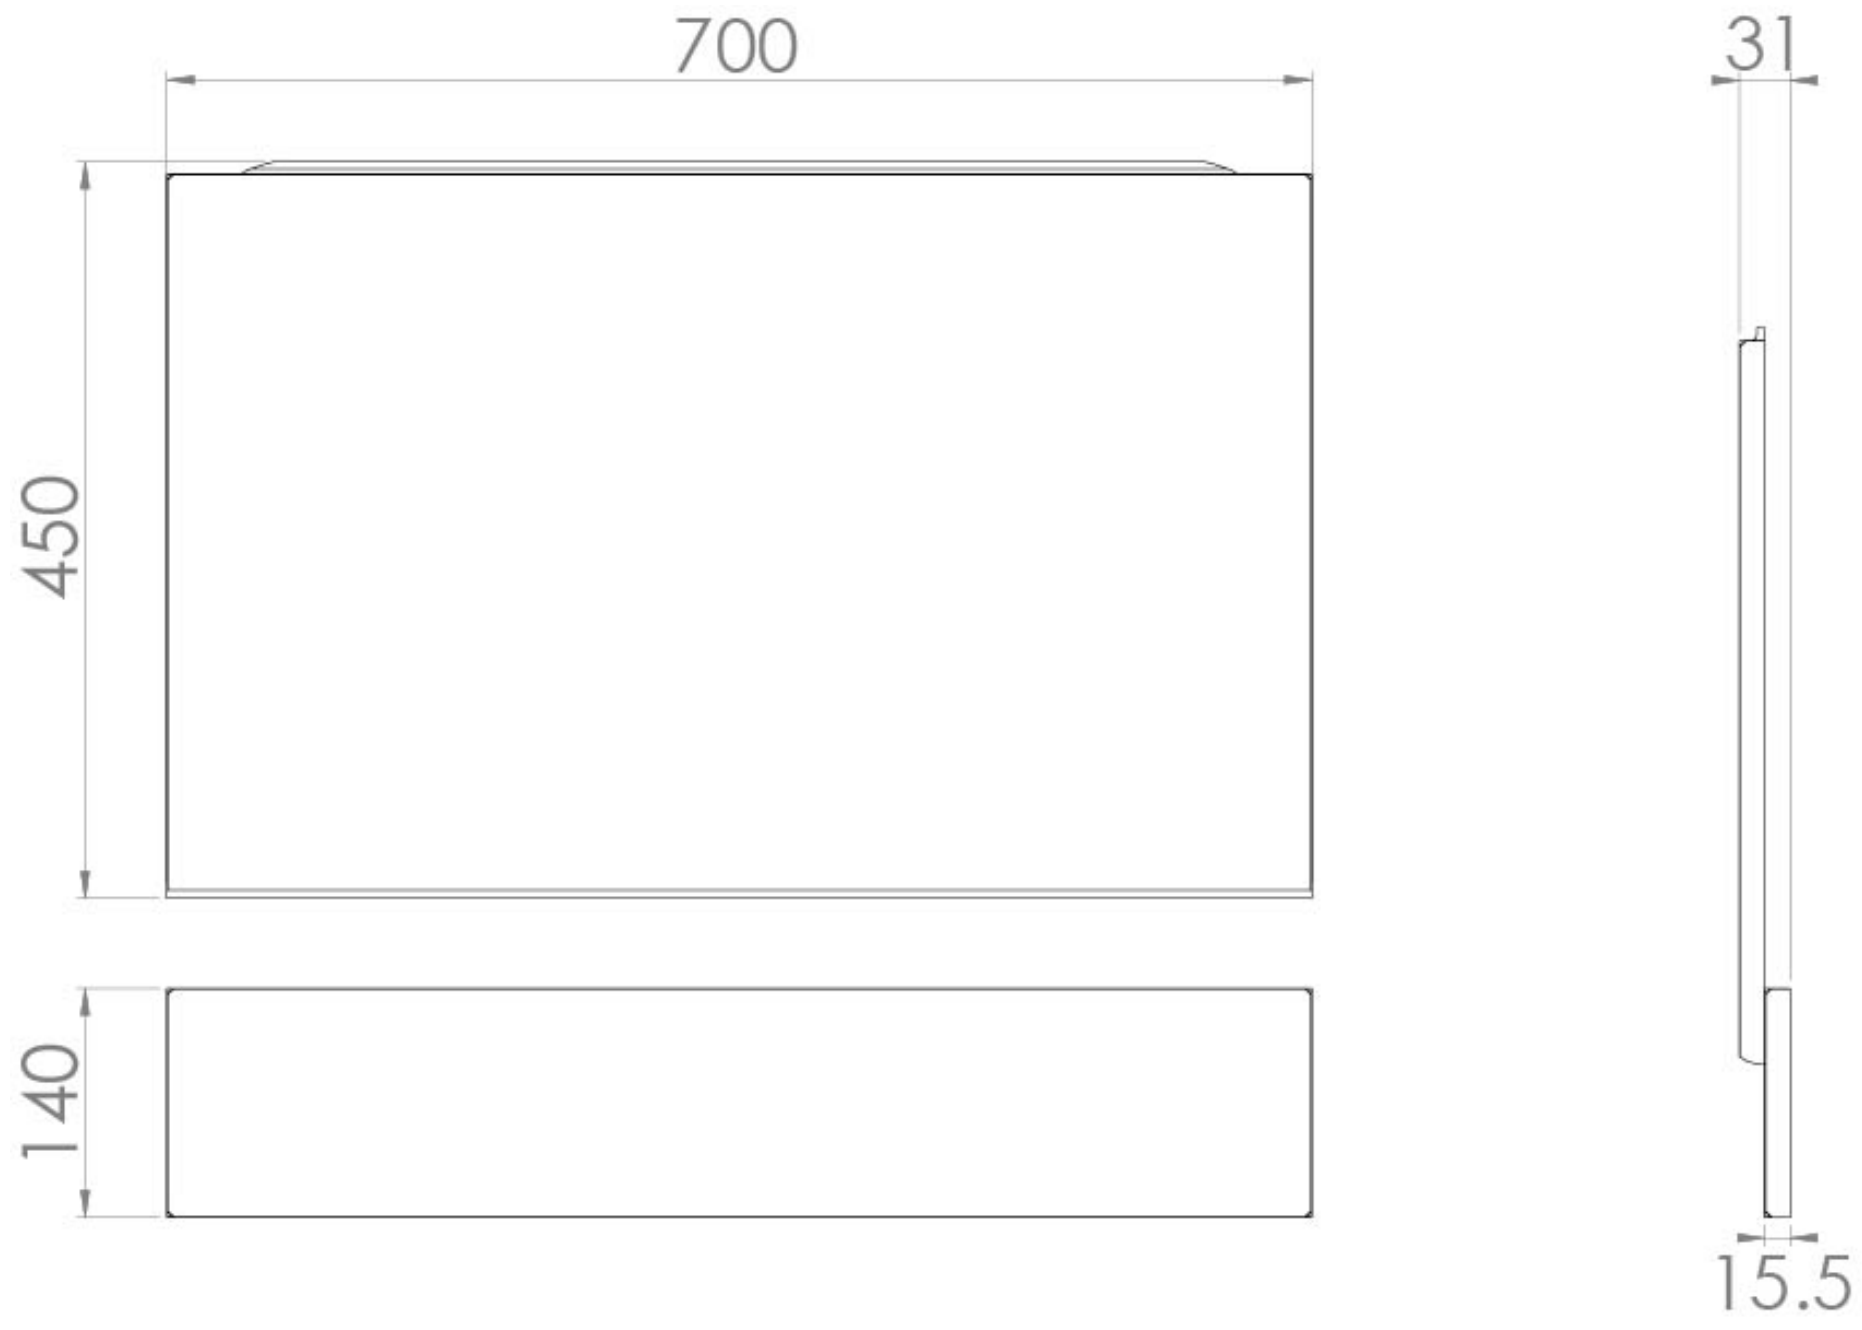

TECHNICAL DRAWING

Saneux reserves the right to alter the specifications and product range without prior notice. Dimensions are given as a guide only. Dimensions should not be used for surrounding furniture, fixtures and fittings until the product is on site.

<https://saneux.com/products/700x450mm-end-bath-panel-plinth-matte-iron-grey>