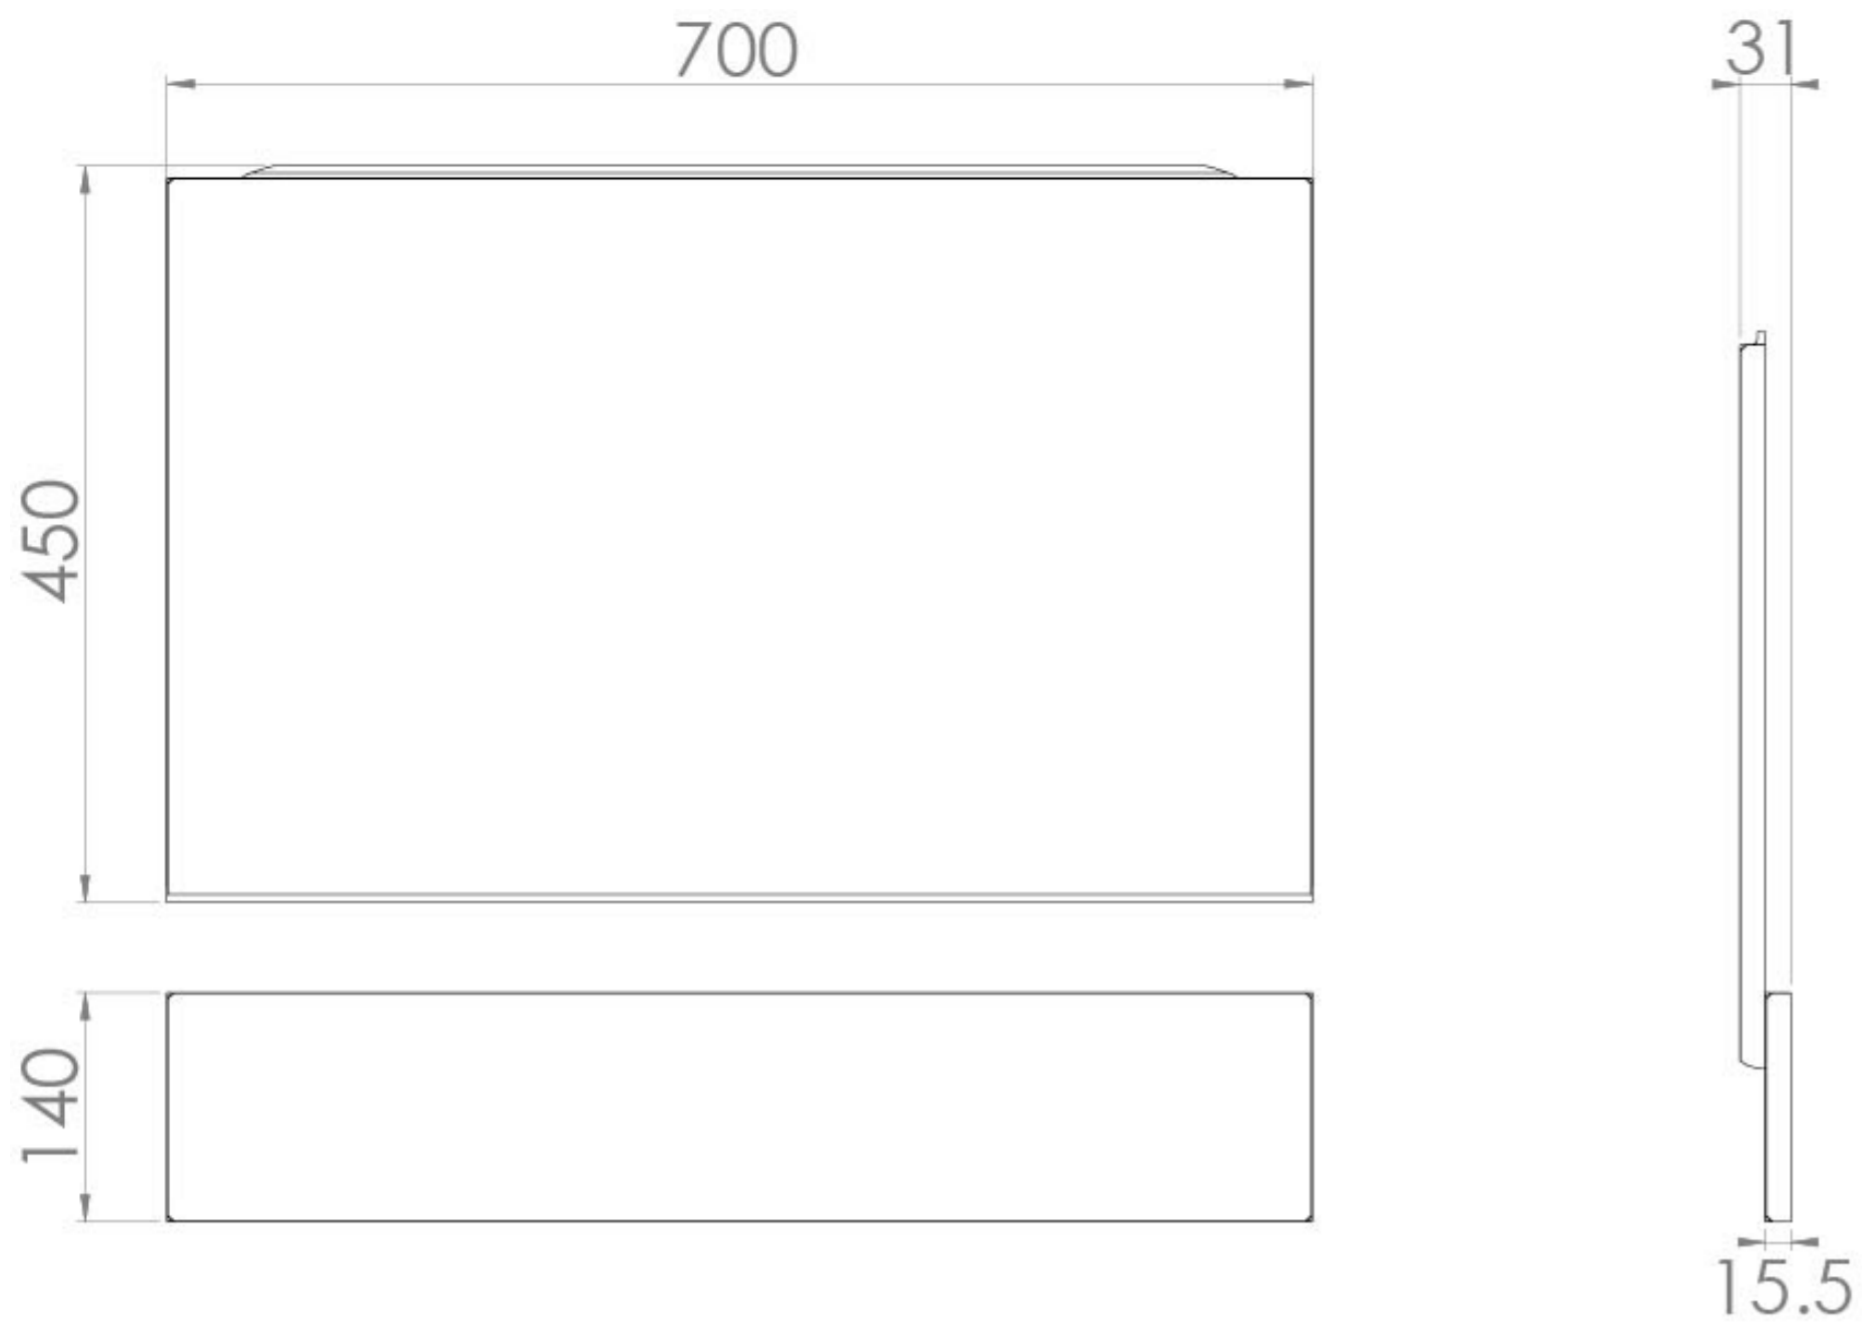

TECHNICAL DRAWING

Saneux reserves the right to alter the specifications and product range without prior notice. Dimensions are given as a guide only. Dimensions should not be used for surrounding furniture, fixtures and fittings until the product is on site.

<https://saneux.com/products/700x450mm-end-bath-panel-plinth-matte-iron-grey>