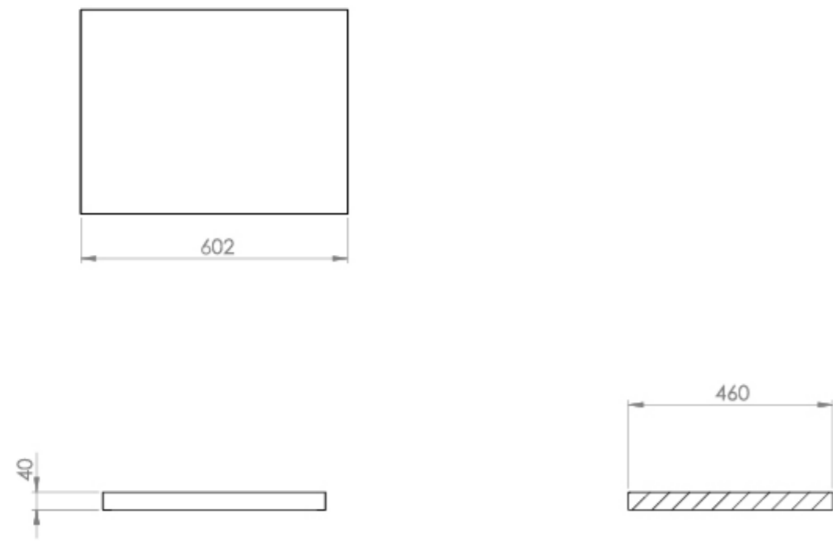

TECHNICAL DRAWING

Saneux reserves the right to alter the specifications and product range without prior notice. Dimensions are given as a guide only. Dimensions should not be used for surrounding furniture, fixtures and fittings until the product is on site.

<https://saneux.com/products/uni-60cm-countertop-english-oak>