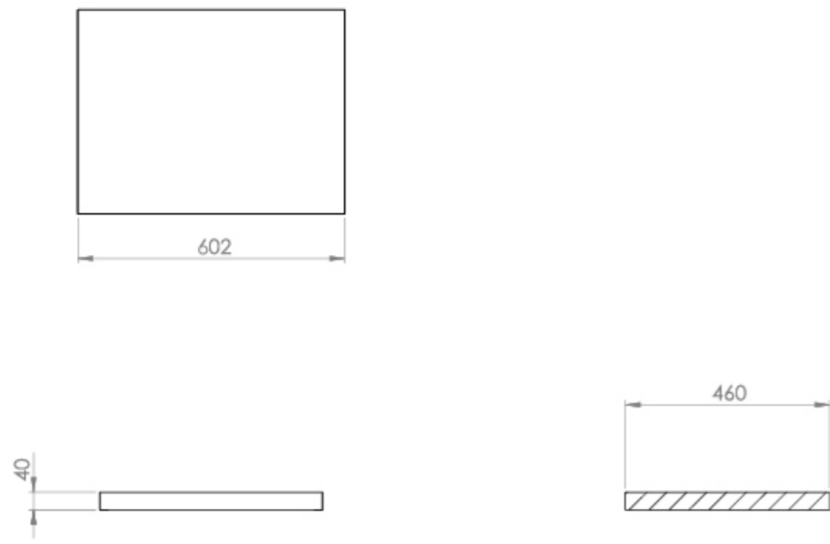

TECHNICAL DRAWING

Saneux reserves the right to alter the specifications and product range without prior notice. Dimensions are given as a guide only. Dimensions should not be used for surrounding furniture, fixtures and fittings until the product is on site.

<https://saneux.com/products/uni-60cm-countertop-english-oak>