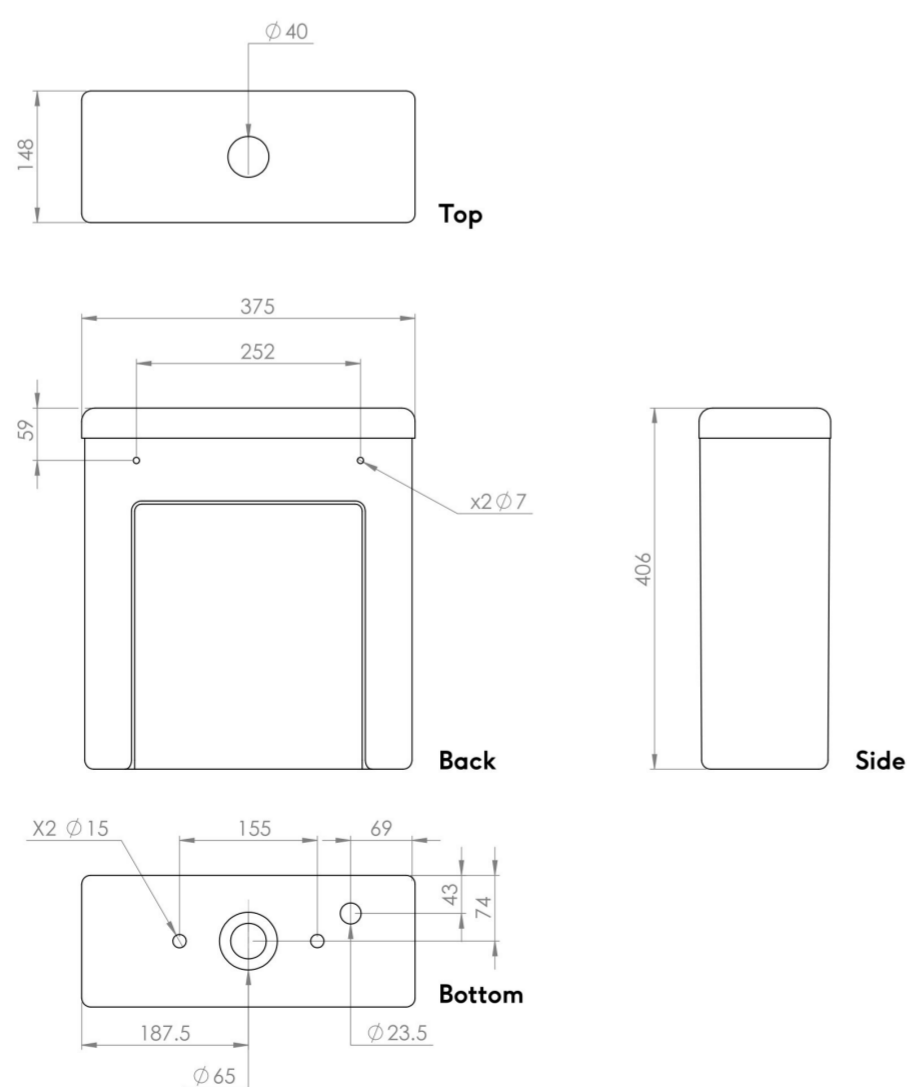

UNI CISTERN & FITTINGS

Product Code: UNCI01

PRODUCT INFORMATION

Height:	406mm
Width:	375mm
Depth:	148mm
Finish:	Gloss White
Material	Ceramic
Weight	15kg
Guarantee	Lifetime, 2 years on working parts
Compatible Pan(s)	66070, 660701, 660702, 66077
Compatible Flush Plates	FB2.BB, FB2.MB

DESCRIPTION

UNI is our collection of modern, handle-less furniture and ceramics to allow you to create a contemporary bathroom set up.

The UNI close coupled cistern comes with cistern internals that are WRAS approved so the water will not be contaminated with plastic parts. It pairs with our UNI close coupled pans.

*Pan sold separately

Compatible pans: 66070, 660701, 660702, 66077

TECHNICAL DRAWING