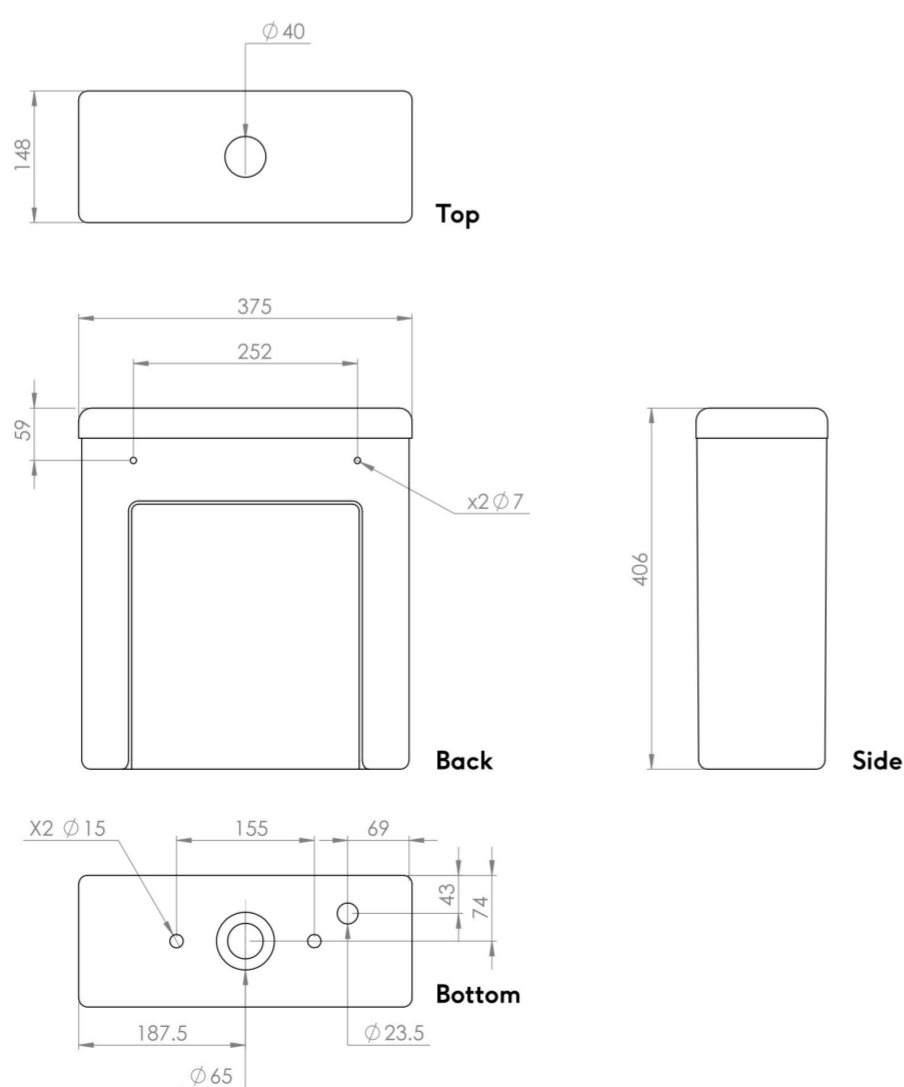

UNI CISTERN & FITTINGS

Product Code: UNCI01

PRODUCT INFORMATION

Height:	406mm
Width:	375mm
Depth:	148mm
Finish:	Gloss White
Material	Ceramic
Weight	15kg
Guarantee	Lifetime, 2 years on working parts
Compatible Pan(s)	66070, 660701, 660702, 66077
Compatible Flush Plates	FB2.BB, FB2.MB

DESCRIPTION

UNI is our collection of modern, handle-less furniture and ceramics to allow you to create a contemporary bathroom set up.

The UNI close coupled cistern comes with cistern internals that are WRAS approved so the water will not be contaminated with plastic parts. It pairs with our UNI close coupled pans.

*Pan sold separately

Compatible pans: 66070, 660701, 660702, 66077

TECHNICAL DRAWING