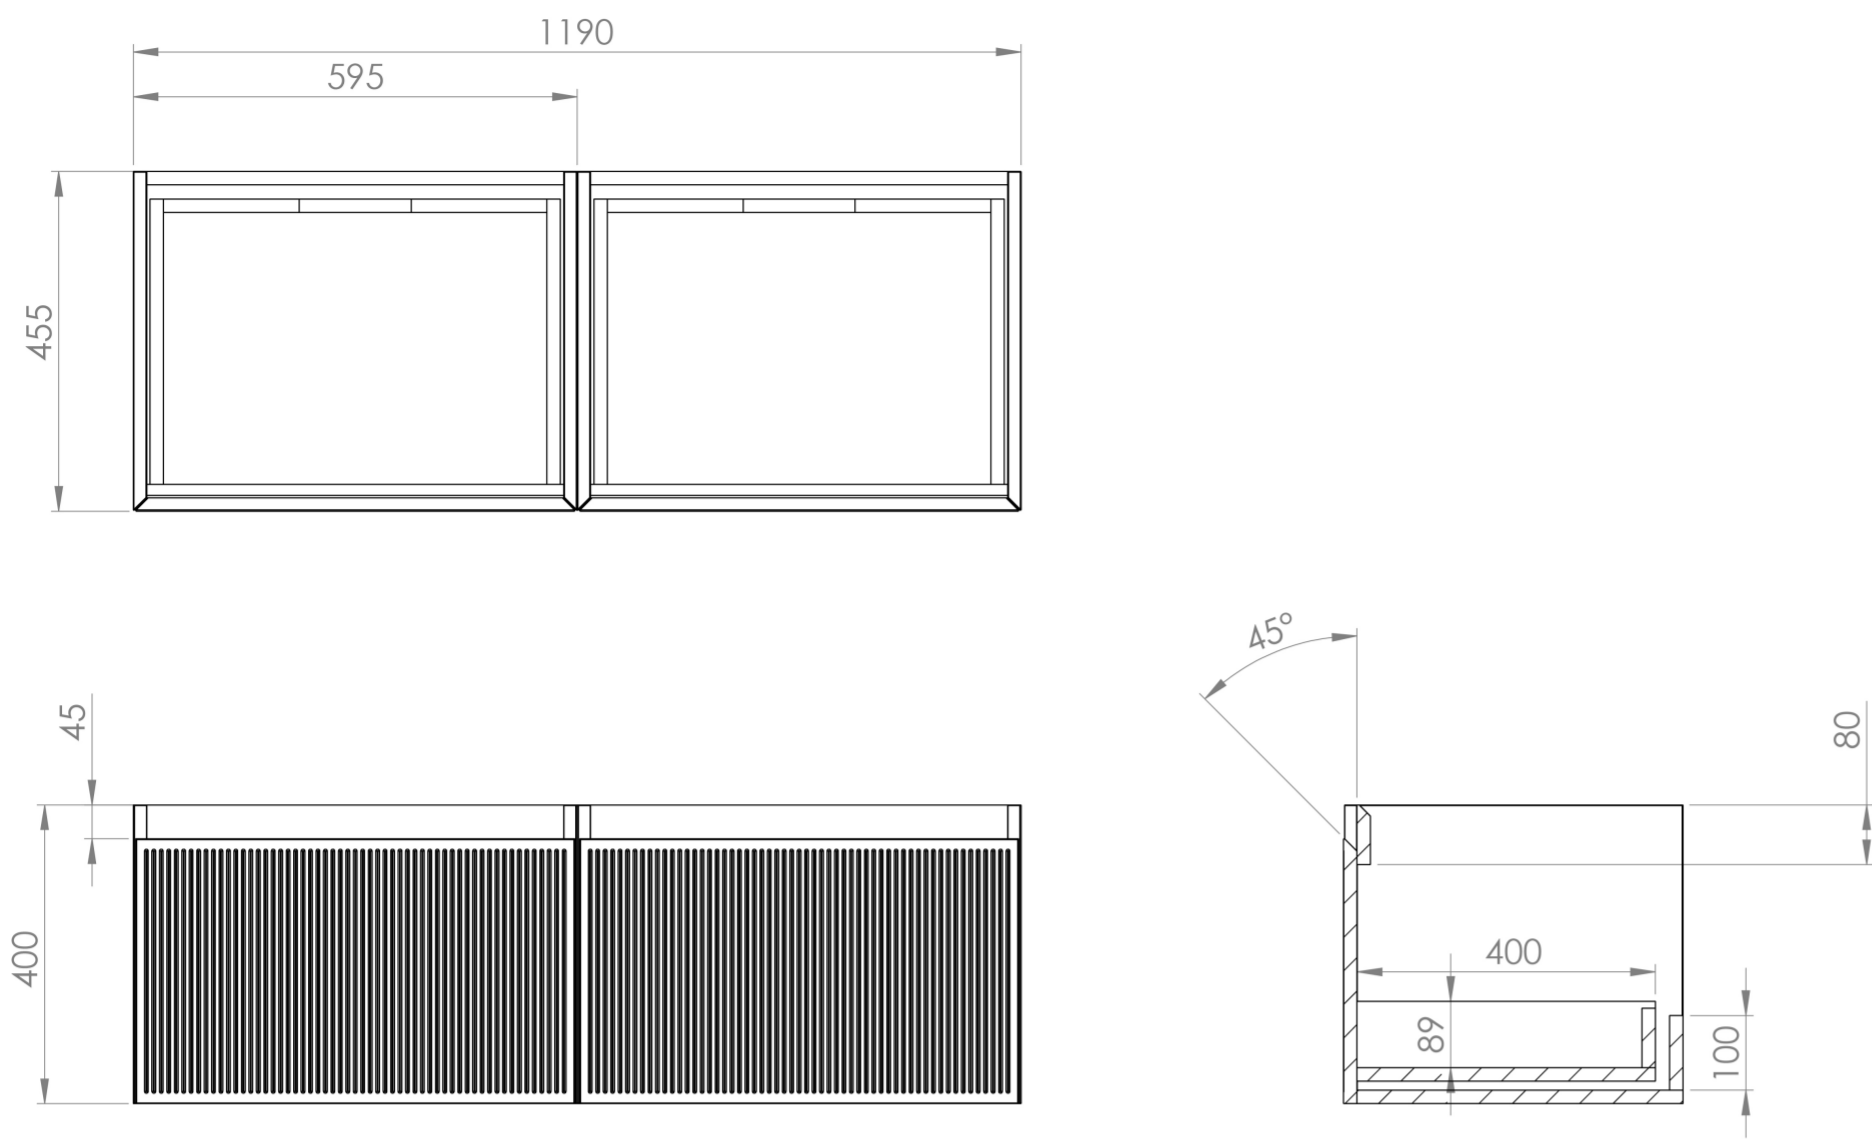

TECHNICAL DRAWING

Saneux reserves the right to alter the specifications and product range without prior notice. Dimensions are given as a guide only. Dimensions should not be used for surrounding furniture, fixtures and fittings until the product is on site.

<https://saneux.com/products/monument-120cm-2-x-60cm-1-drawer-wall-mounted-unit-matte-black>