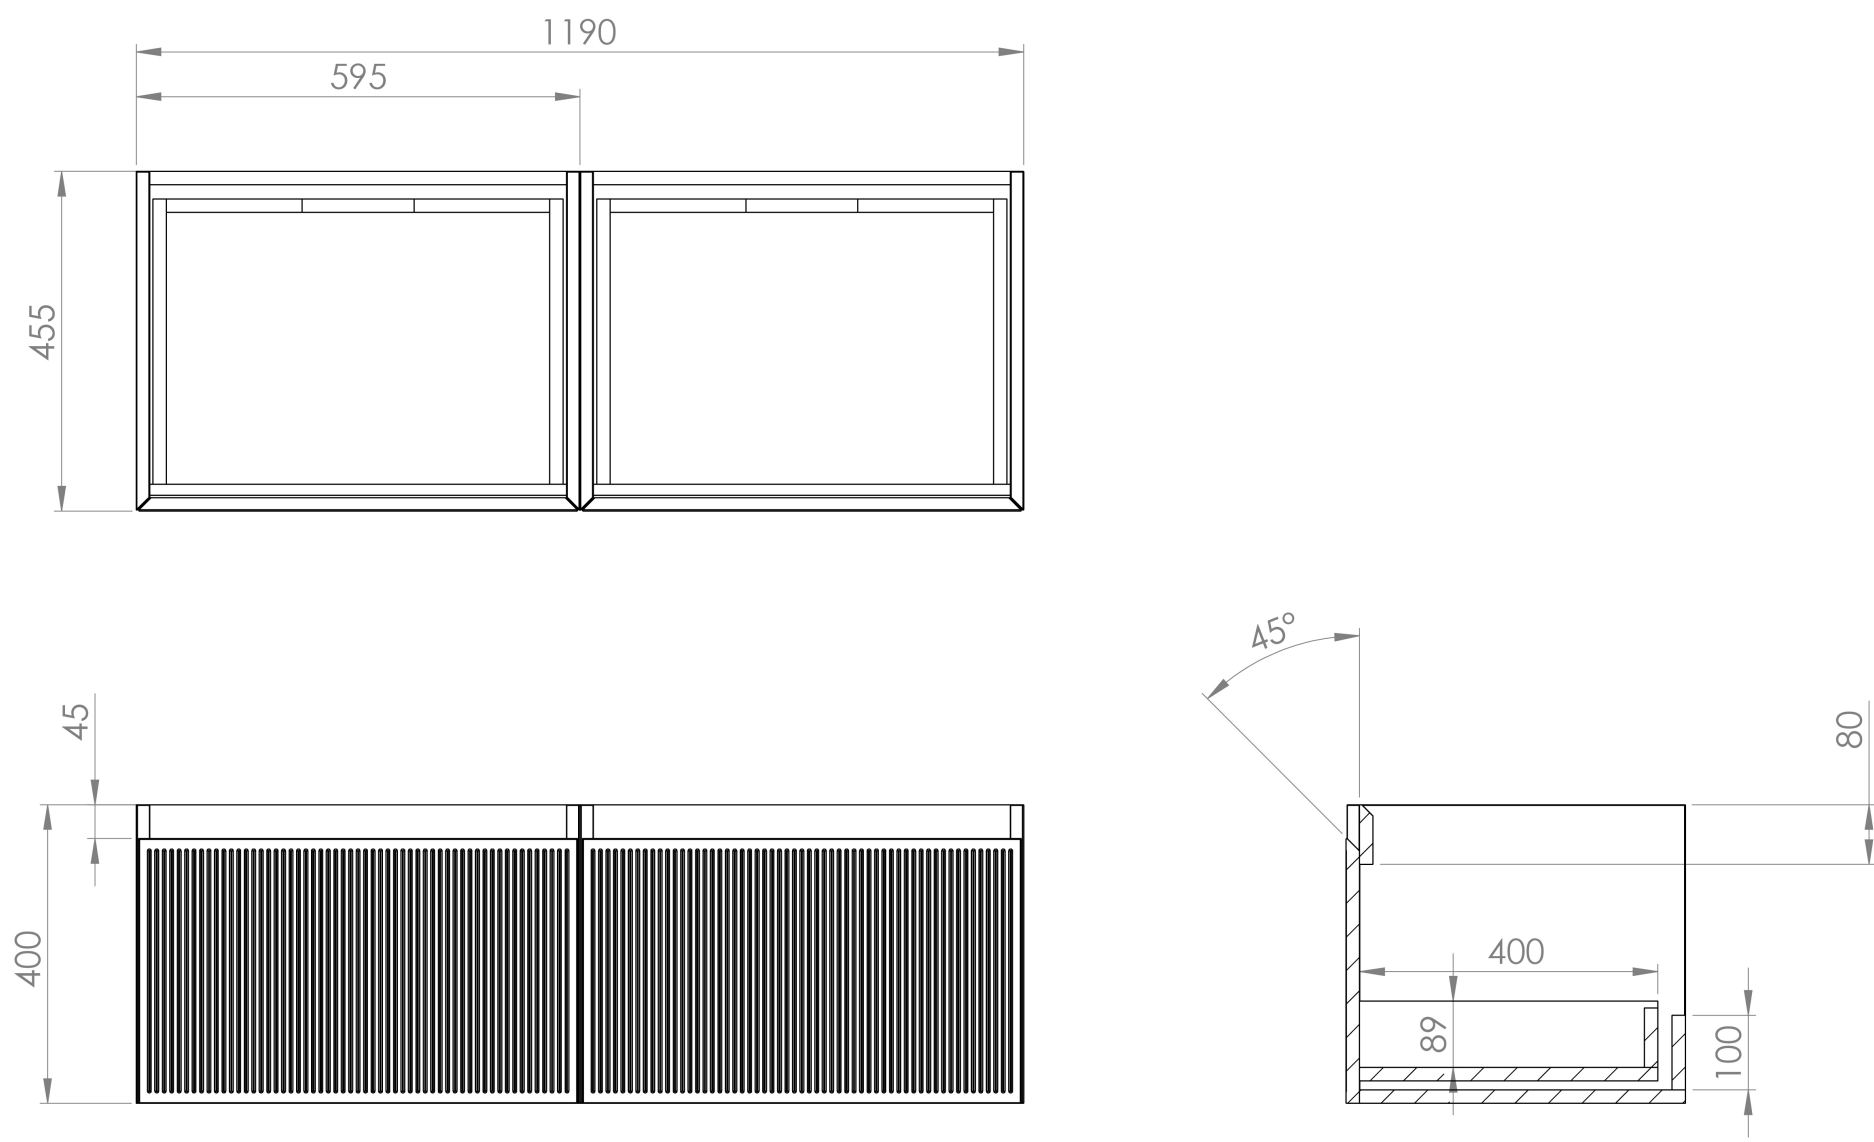

TECHNICAL DRAWING

Saneux reserves the right to alter the specifications and product range without prior notice. Dimensions are given as a guide only. Dimensions should not be used for surrounding furniture, fixtures and fittings until the product is on site.

<https://saneux.com/products/monument-120cm-2-x-60cm-1-drawer-wall-mounted-unit-matte-black>