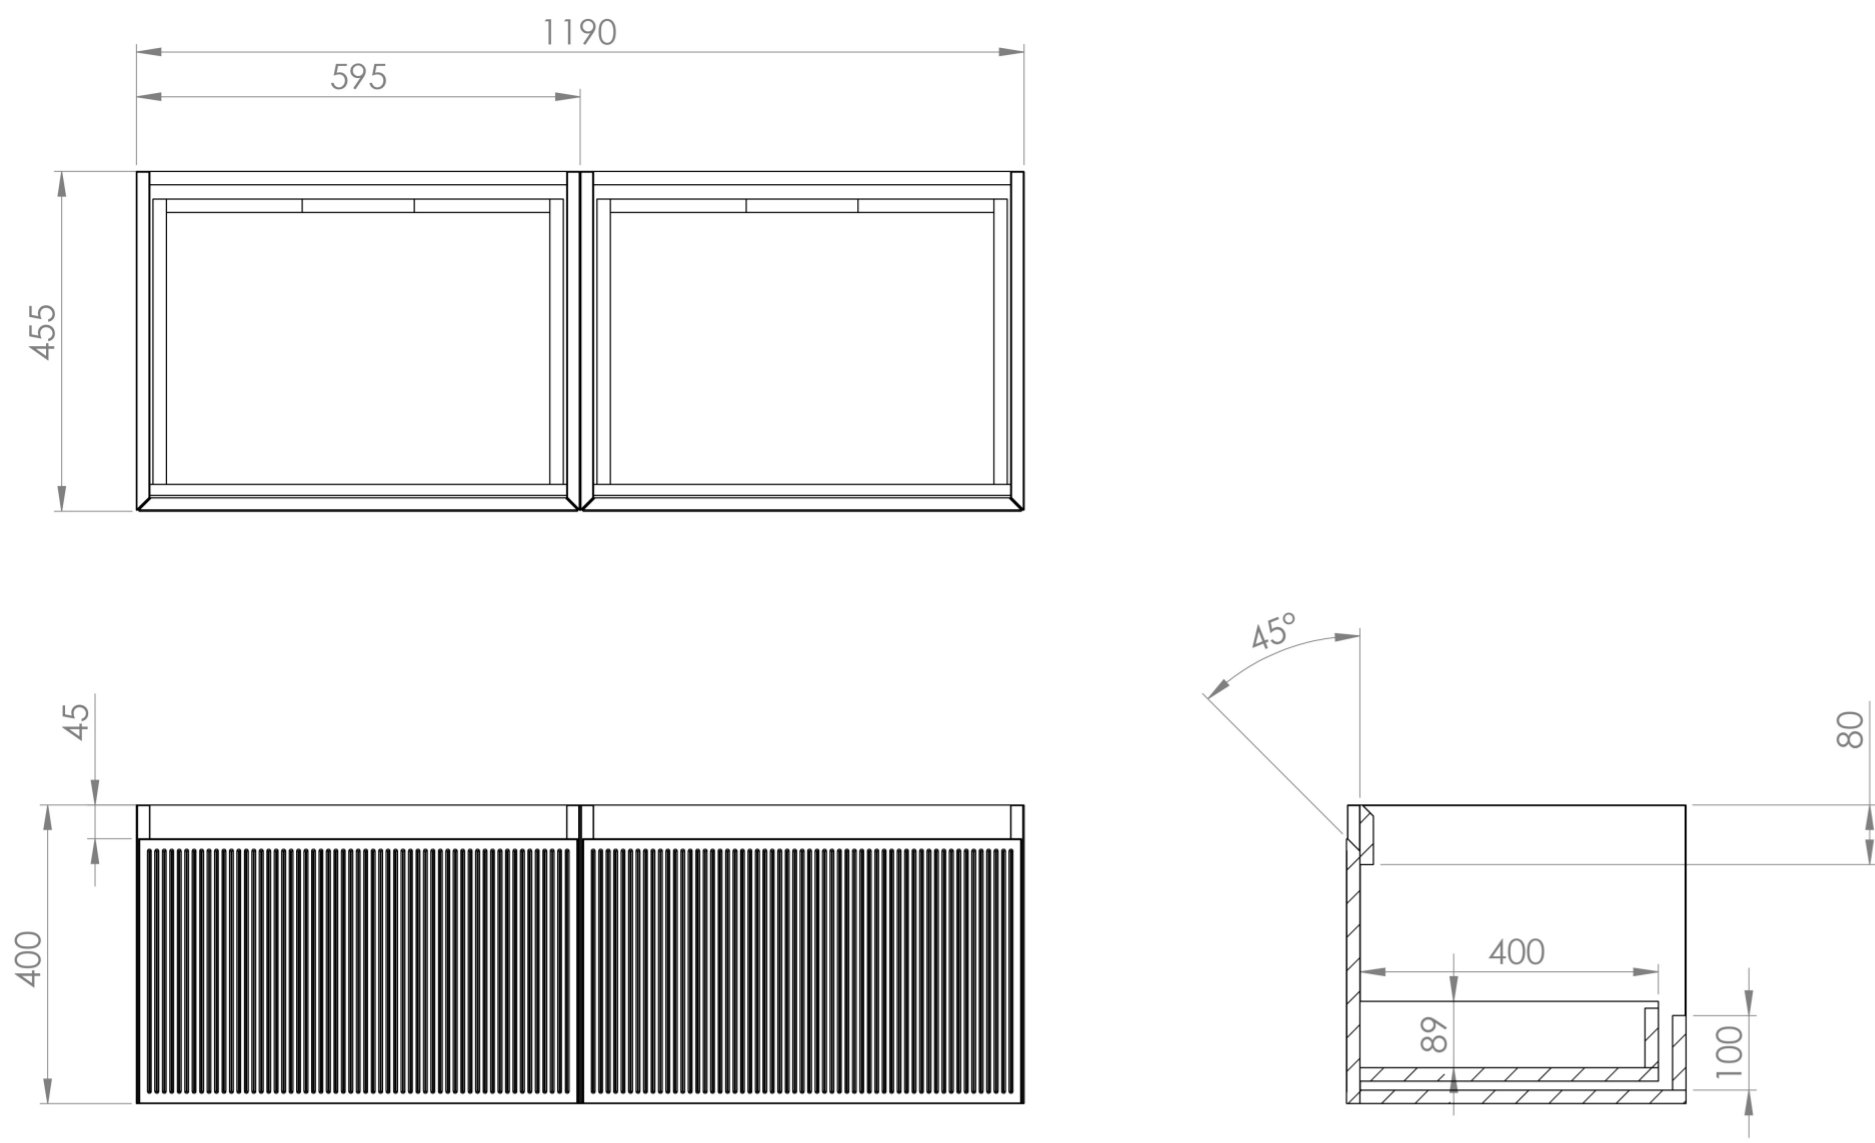

TECHNICAL DRAWING

Saneux reserves the right to alter the specifications and product range without prior notice. Dimensions are given as a guide only. Dimensions should not be used for surrounding furniture, fixtures and fittings until the product is on site.

<https://saneux.com/products/monument-120cm-2-x-60cm-1-drawer-wall-mounted-unit-matte-black>