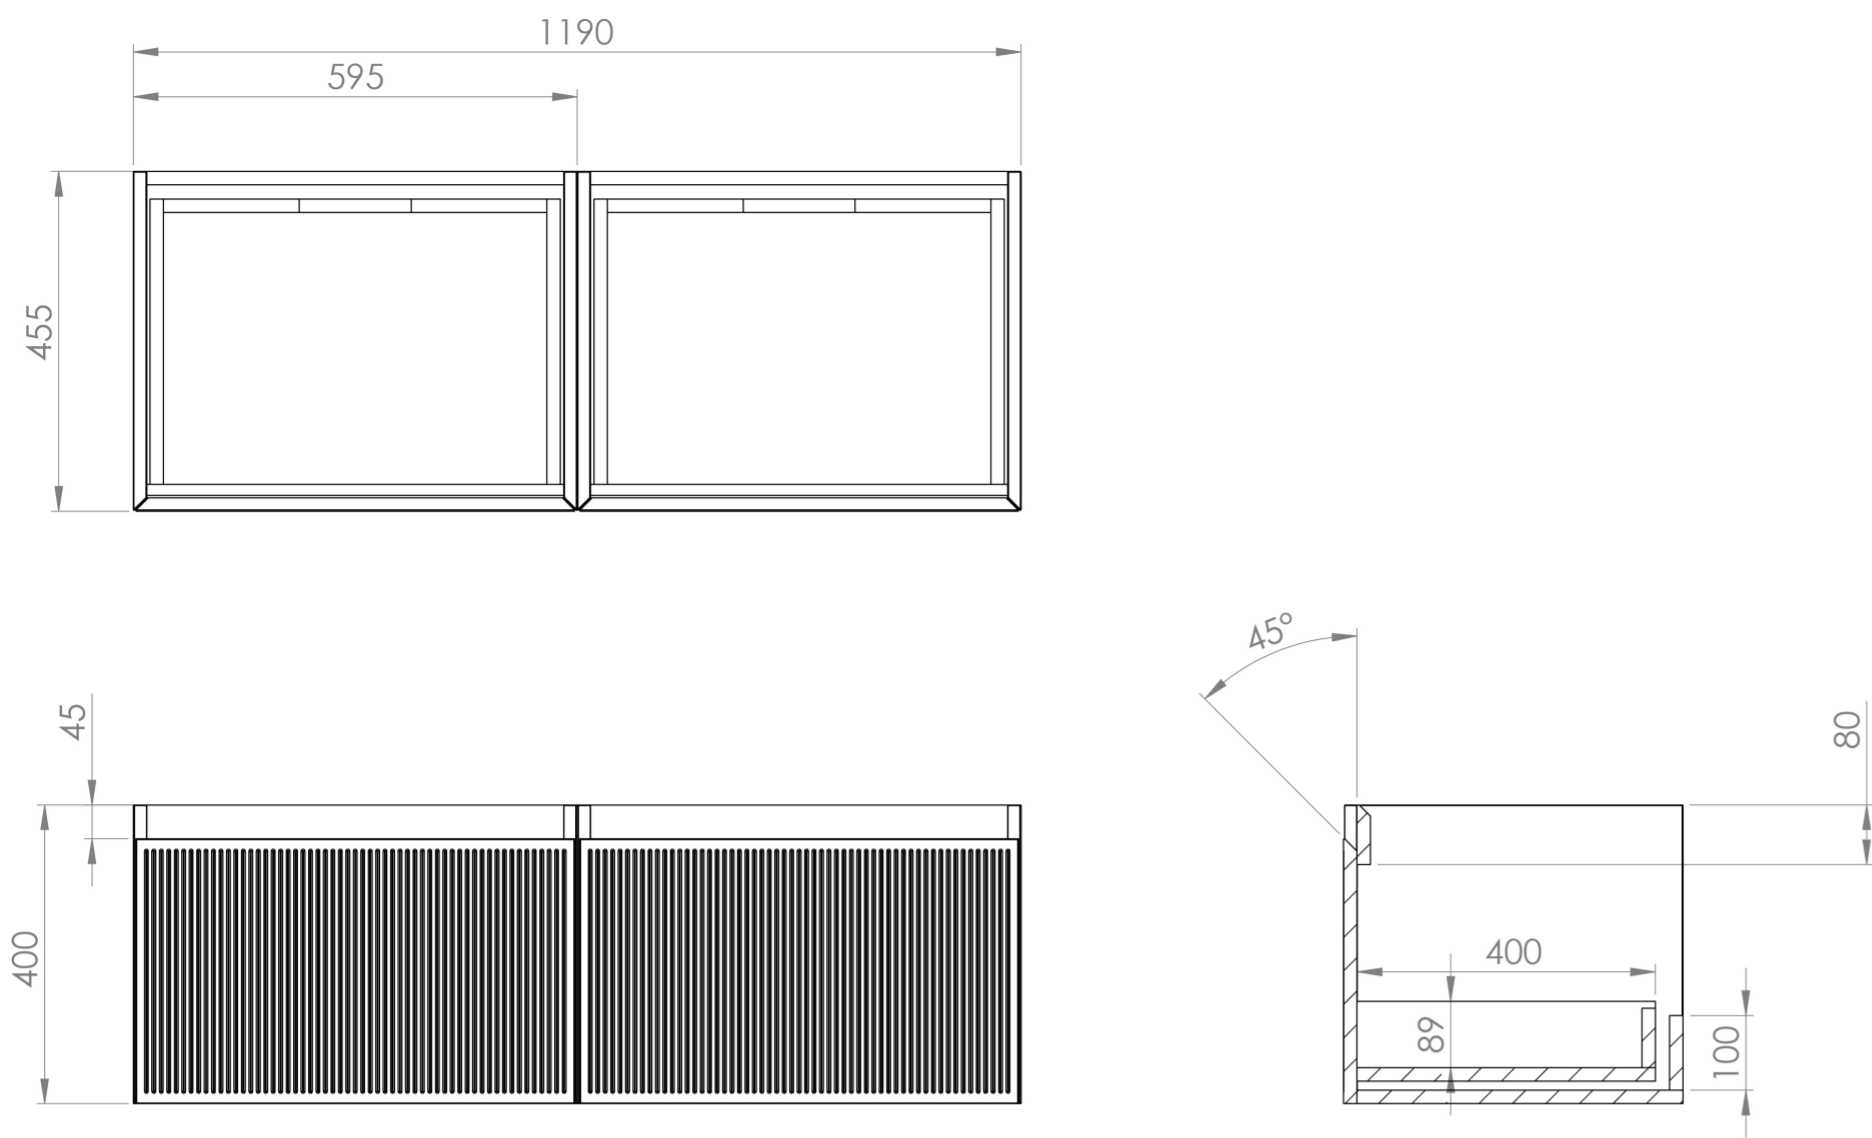

TECHNICAL DRAWING

Saneux reserves the right to alter the specifications and product range without prior notice. Dimensions are given as a guide only. Dimensions should not be used for surrounding furniture, fixtures and fittings until the product is on site.

<https://saneux.com/products/monument-120cm-2-x-60cm-1-drawer-wall-mounted-unit-matte-black>