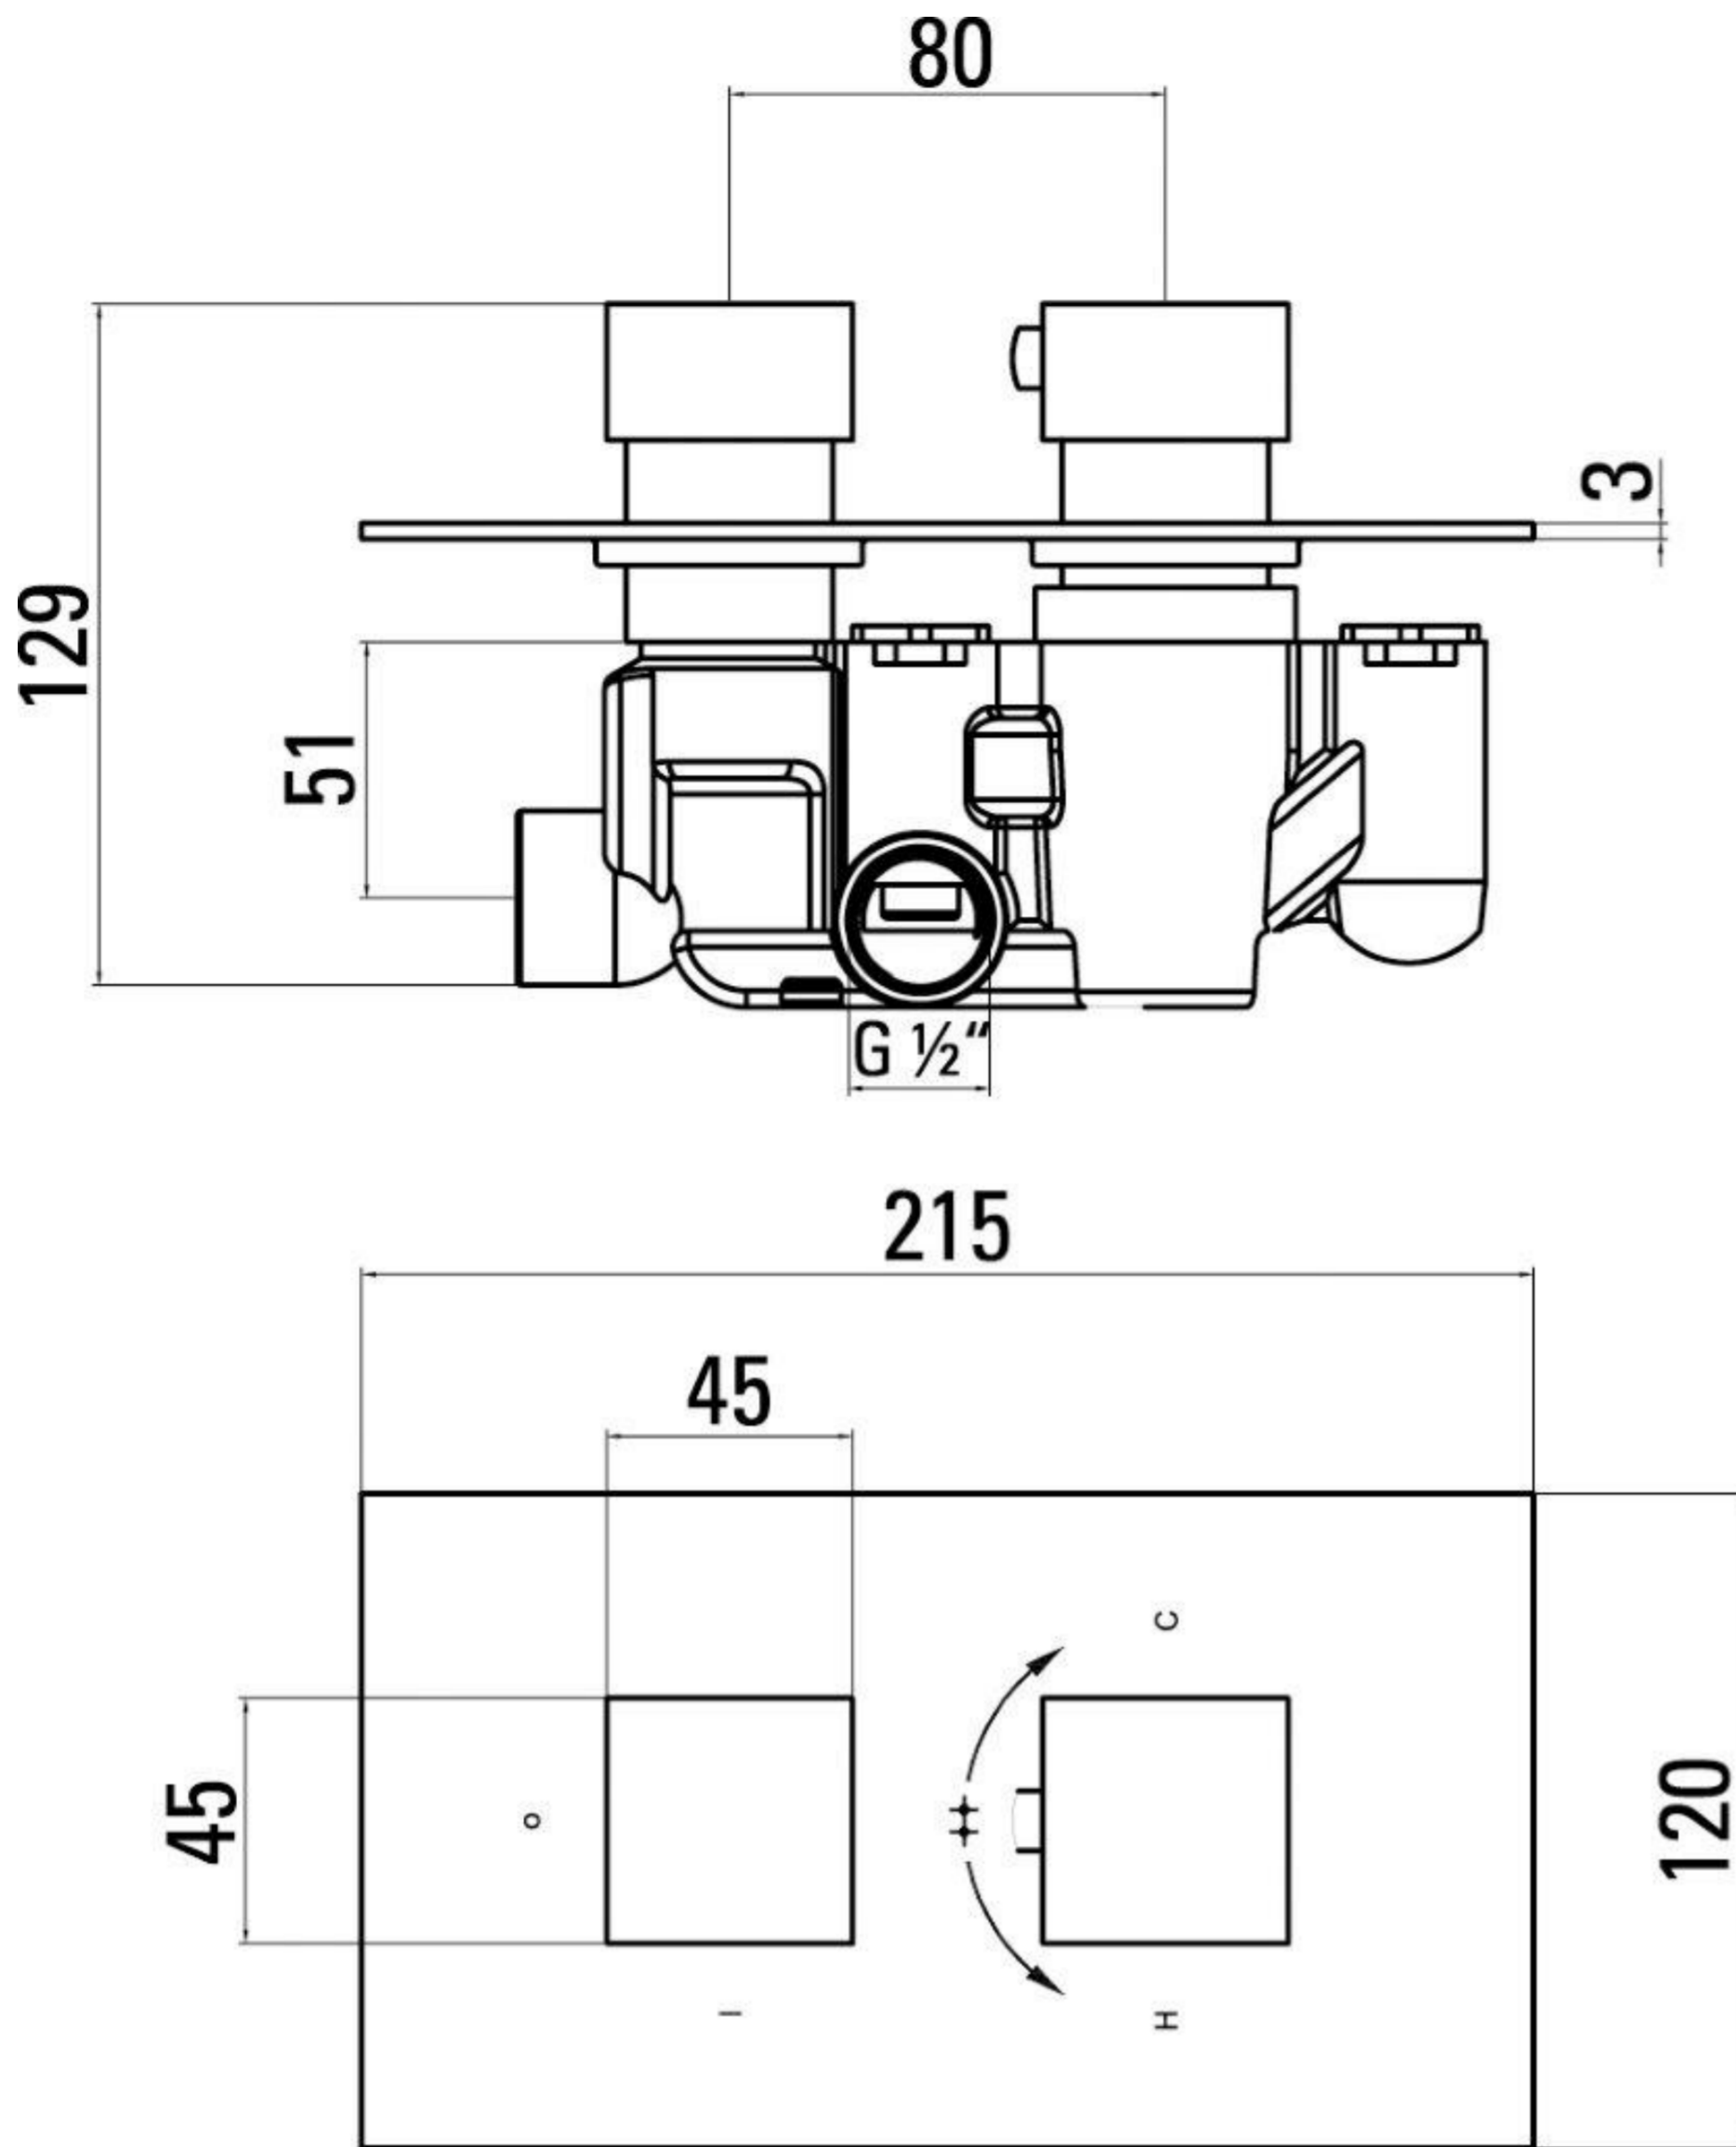

TOOGA 1-WAY THERMOSTATIC SHOWER VALVE

PRODUCT INFORMATION

Finish:	Chrome
Material	Brass, Stainless Steel

Product Code: TO019

DESCRIPTION

TOOGA 1-way thermostatic shower valve 12 x 21cm

A beautiful 1-way thermostatic shower valve with high flow rate. Water is controlled on/off with one lever and the temperature is controlled by a single thermostat.

Dimensions - **120 mm (w) x 215 mm (h) x 129 mm (d)** Cartridge warranty - **1 year**

Other parts - **12 years**

Spare Parts
2001008
Thermostatic Cartridge

Saneux reserves the right to alter the specifications and product range without prior notice. Dimensions are given as a guide only. Dimensions should not be used for surrounding furniture, fixtures and fittings until the product is on site.