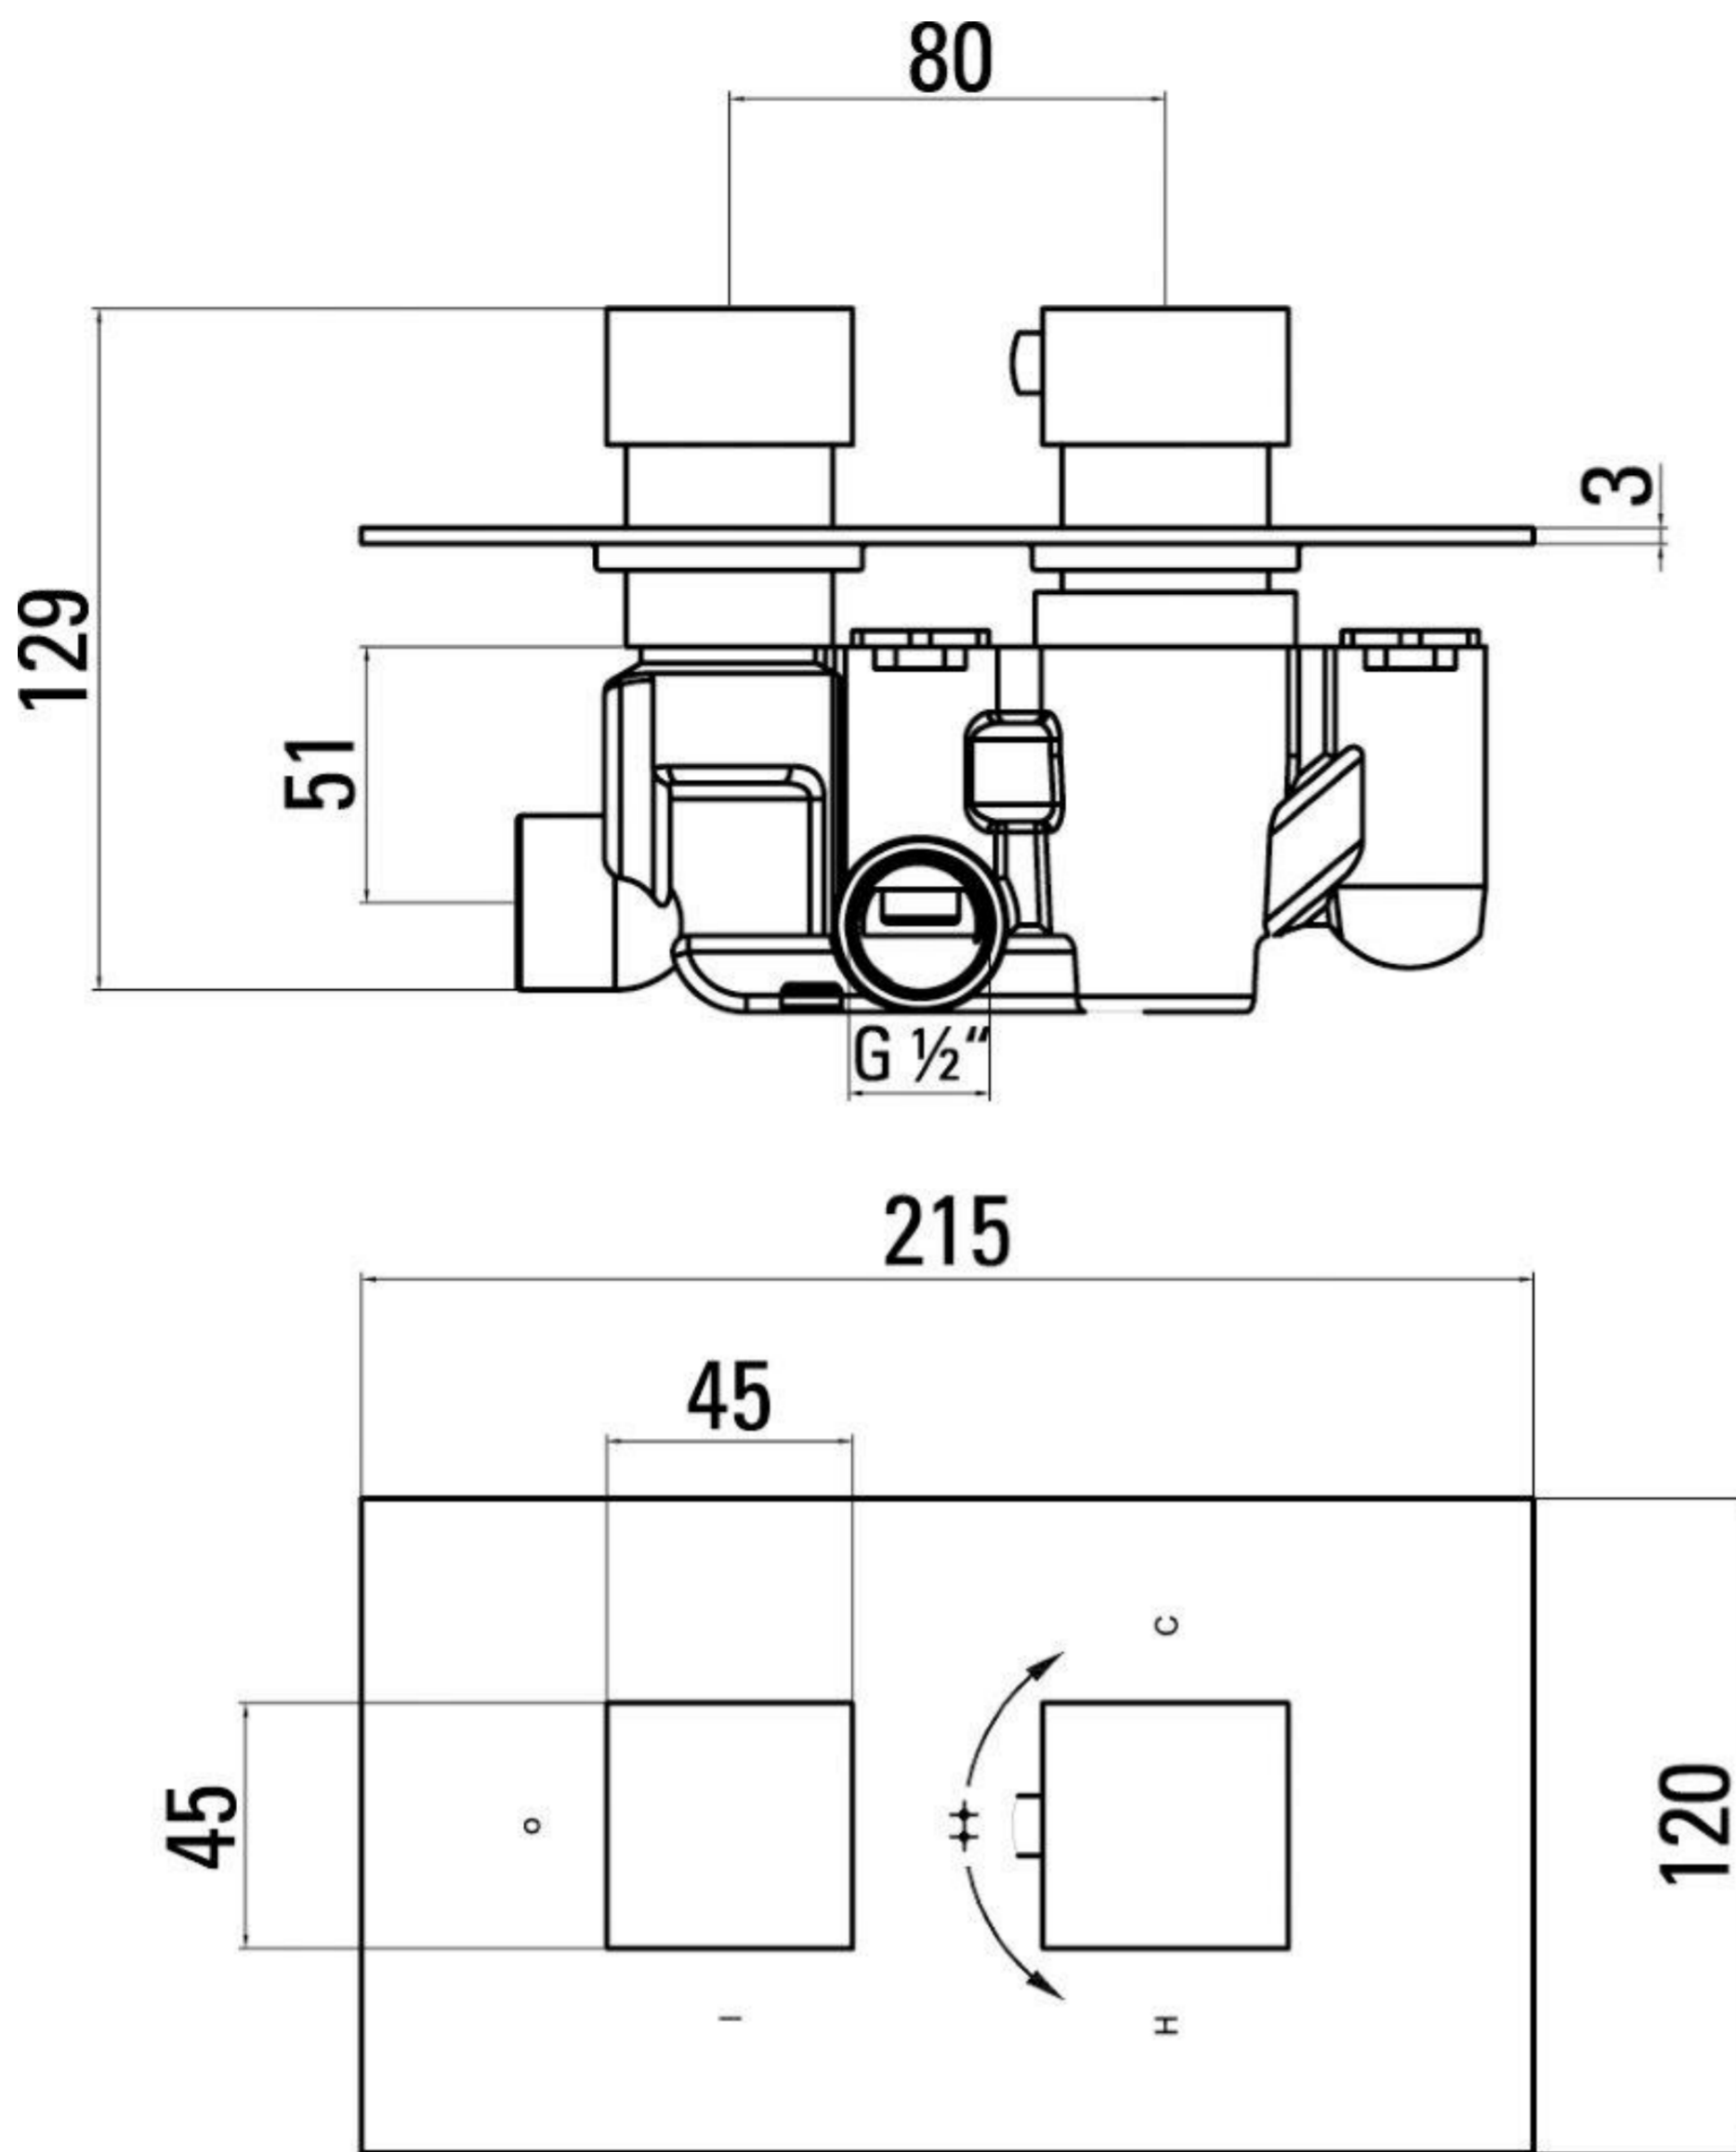

## DESCRIPTION

TOOGA 1-way thermostatic shower valve 12 x 21cm

A beautiful 1-way thermostatic shower valve with high flow rate. Water is controlled on/off with one lever and the temperature is controlled by a single thermostat.

Dimensions - **120 mm (w) x 215 mm (h) x 129 mm (d)** Cartridge warranty - **1 year**

Other parts - **12 years**

Spare Parts

**2001008**

Thermostatic Cartridge

---

Saneux reserves the right to alter the specifications and product range without prior notice. Dimensions are given as a guide only. Dimensions should not be used for surrounding furniture, fixtures and fittings until the product is on site.