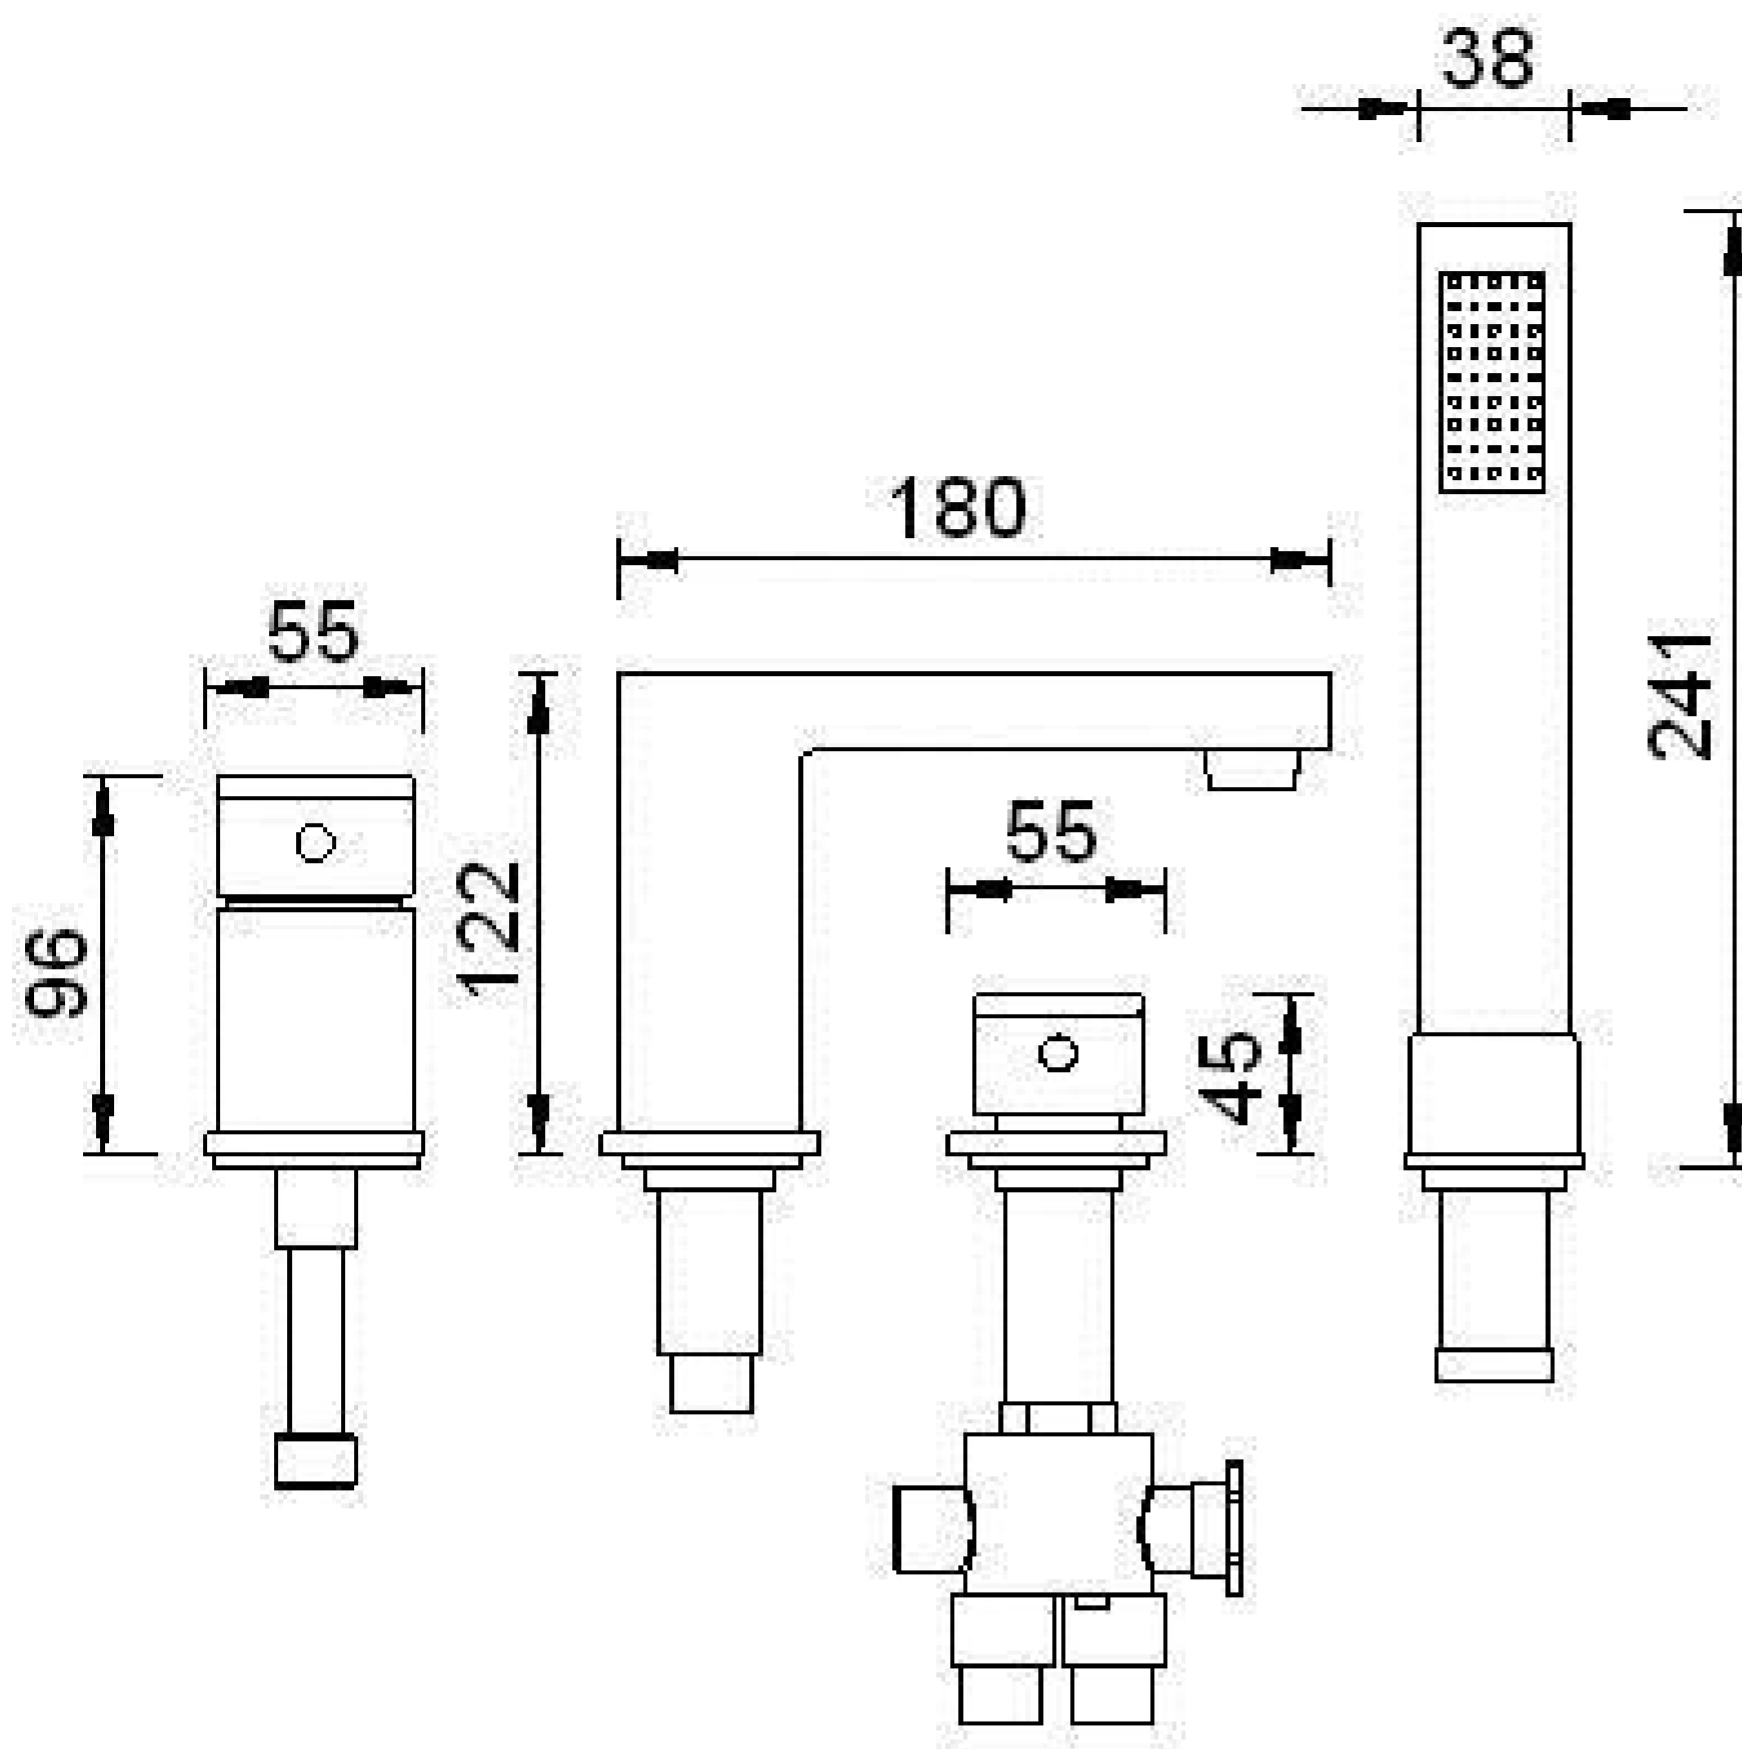

TOOGA 4 HOLE BATH SET

Product Code: TO013

PRODUCT INFORMATION

Finish:	Chrome
Material	Brass

DESCRIPTION

TOOGA 4 hole bath set 18 x 12cm

This beautiful bath filler set from the TOOGA range is defined by its minimalistic yet bold design. It's an ideal match for any modern bath from our extensive range. Comes with no pop-up waste.

Dimensions - **180 mm (w) x 122 mm (h)**

Saneux reserves the right to alter the specifications and product range without prior notice. Dimensions are given as a guide only. Dimensions should not be used for surrounding furniture, fixtures and fittings until the product is on site.