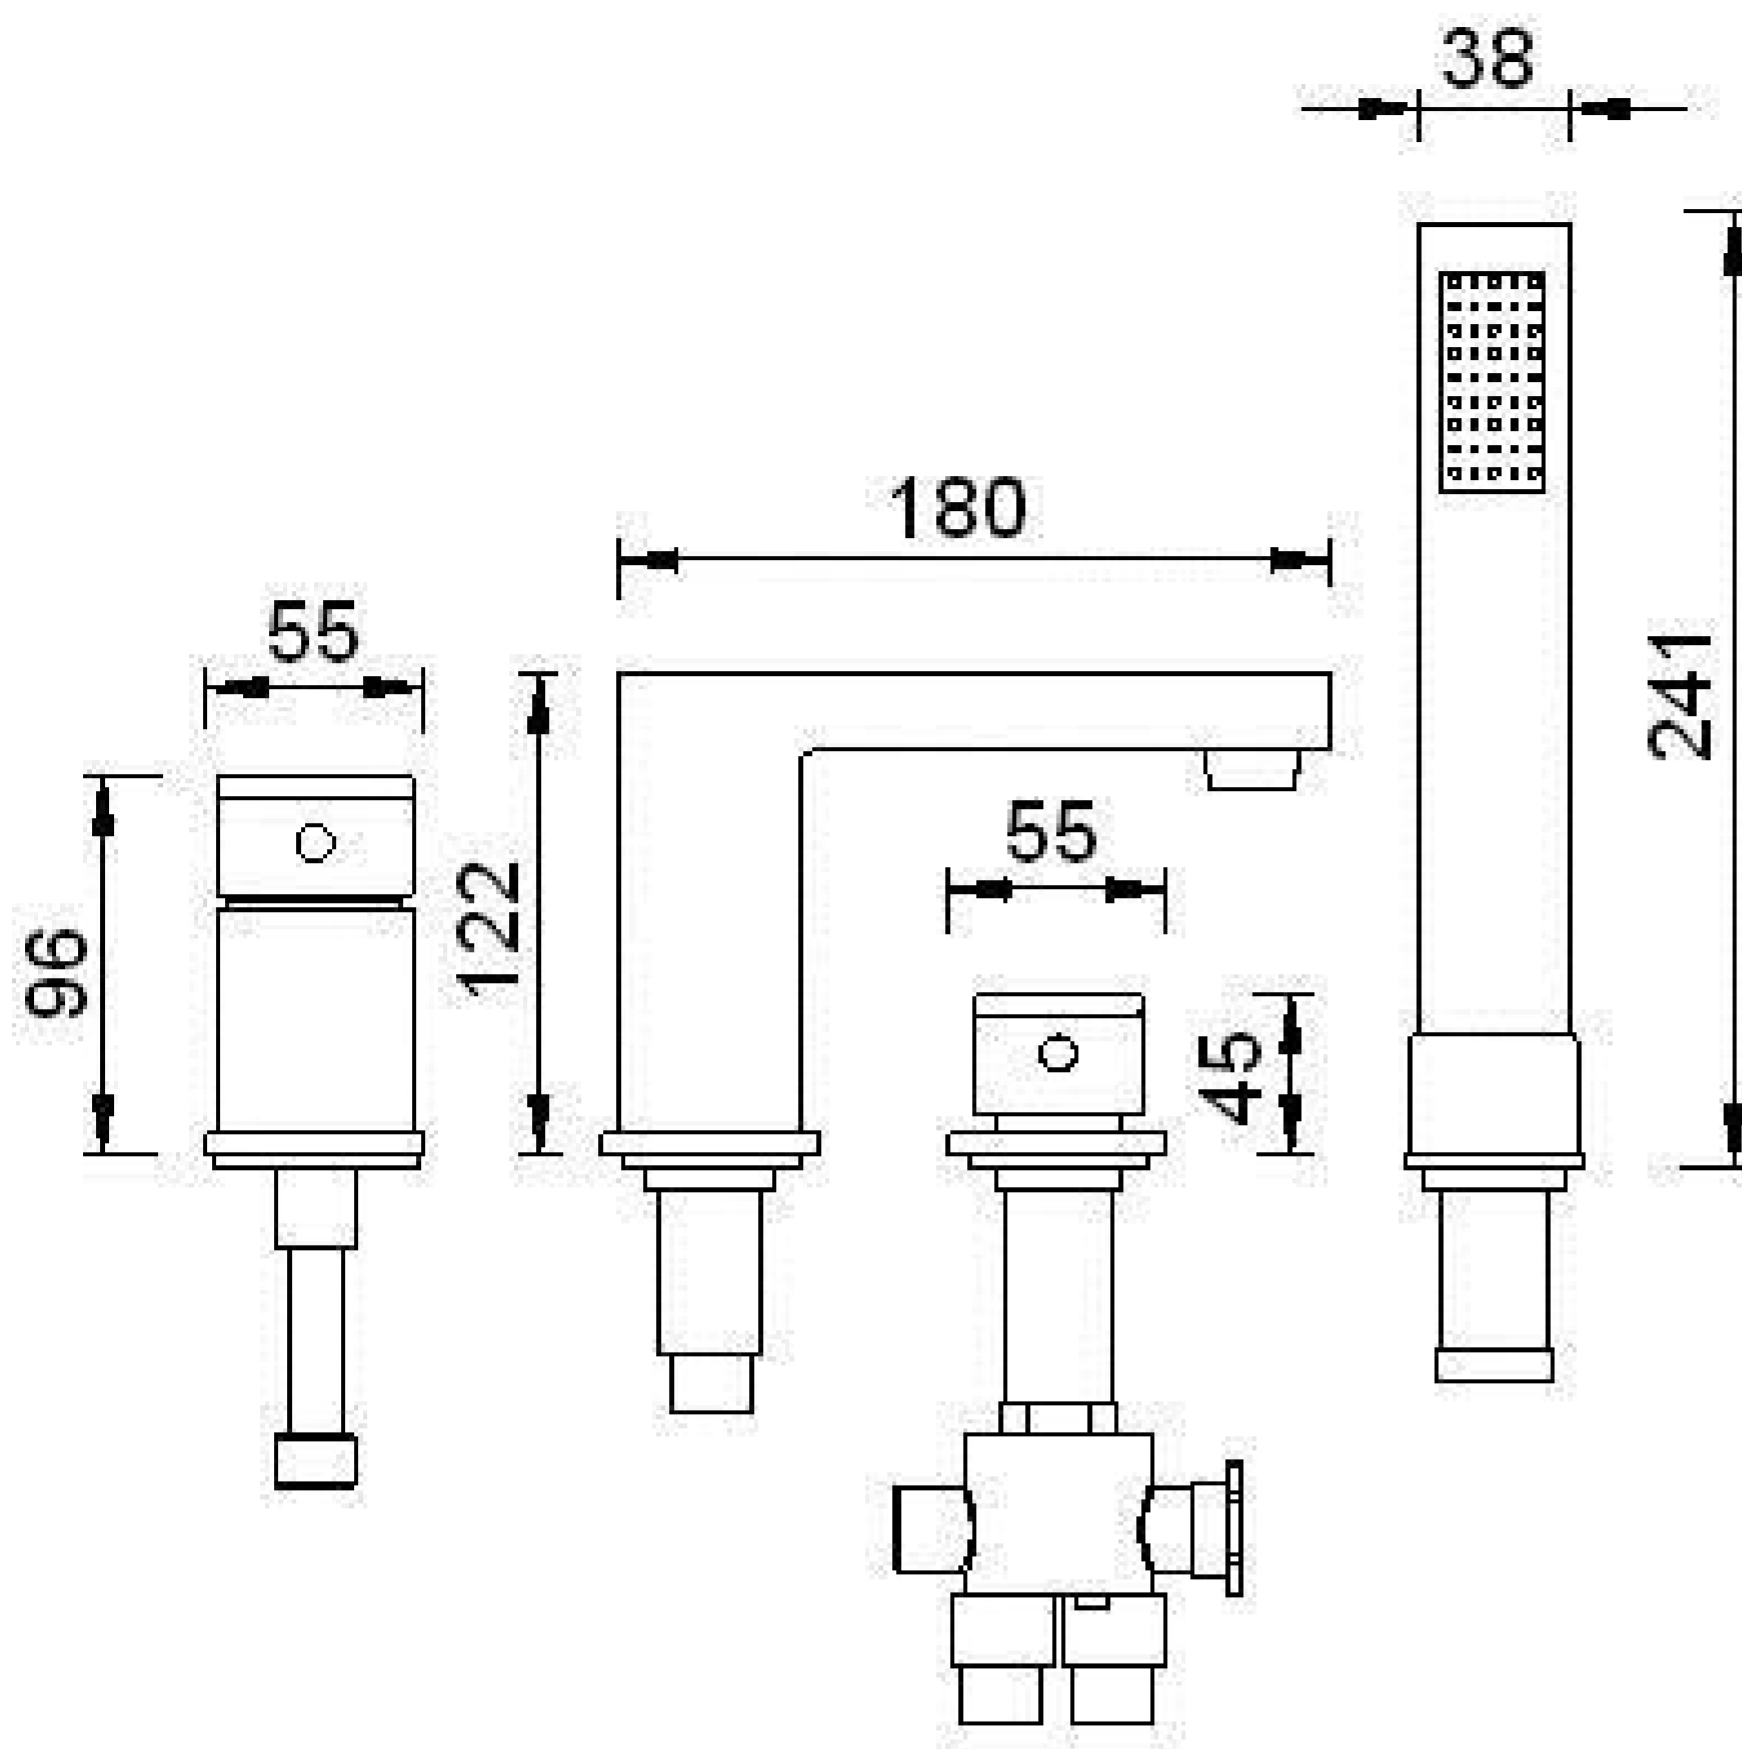

## TOOGA 4 HOLE BATH SET

Product Code: TO013

---

### PRODUCT INFORMATION

**Finish:** Chrome

**Material:** Brass

---

### DESCRIPTION

TOOGA 4 hole bath set 18 x 12cm

This beautiful bath filler set from the TOOGA range is defined by its minimalistic yet bold design. It's an ideal match for any modern bath from our extensive range. Comes with no pop-up waste.

Dimensions - **180 mm (w) x 122 mm (h)**

---

Saneux reserves the right to alter the specifications and product range without prior notice. Dimensions are given as a guide only. Dimensions should not be used for surrounding furniture, fixtures and fittings until the product is on site.