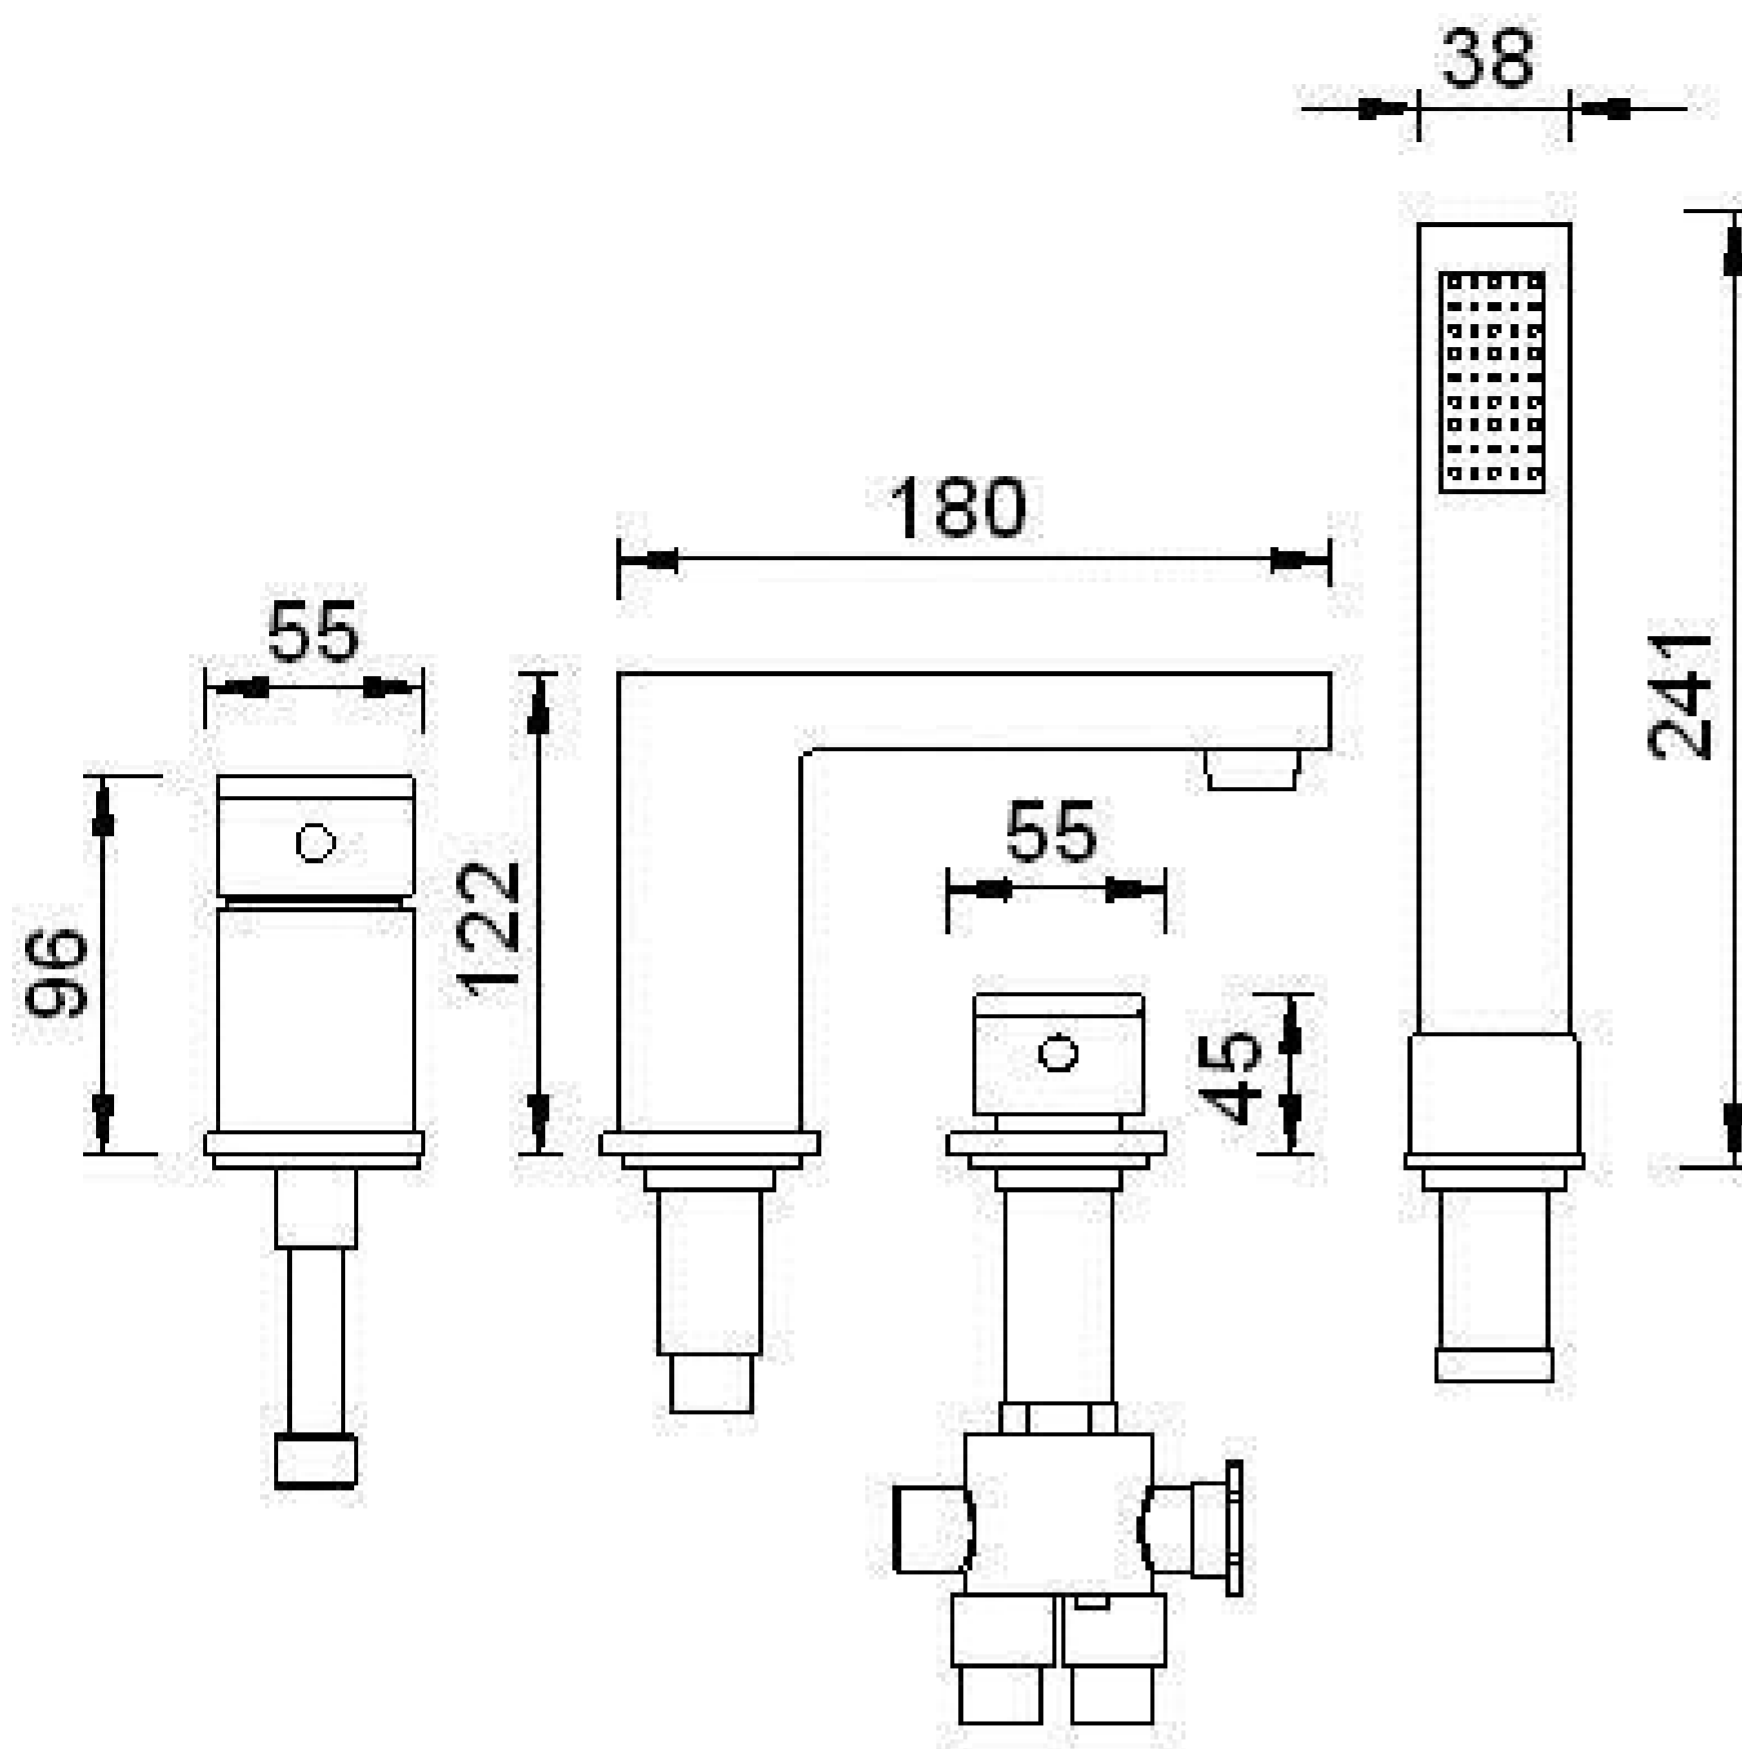

TOOGA 4 HOLE BATH SET

Product Code: TO013

PRODUCT INFORMATION

Finish: Chrome

Material: Brass

DESCRIPTION

TOOGA 4 hole bath set 18 x 12cm

This beautiful bath filler set from the TOOGA range is defined by its minimalistic yet bold design. It's an ideal match for any modern bath from our extensive range. Comes with no pop-up waste.

Dimensions - **180 mm (w) x 122 mm (h)**

Saneux reserves the right to alter the specifications and product range without prior notice. Dimensions are given as a guide only. Dimensions should not be used for surrounding furniture, fixtures and fittings until the product is on site.