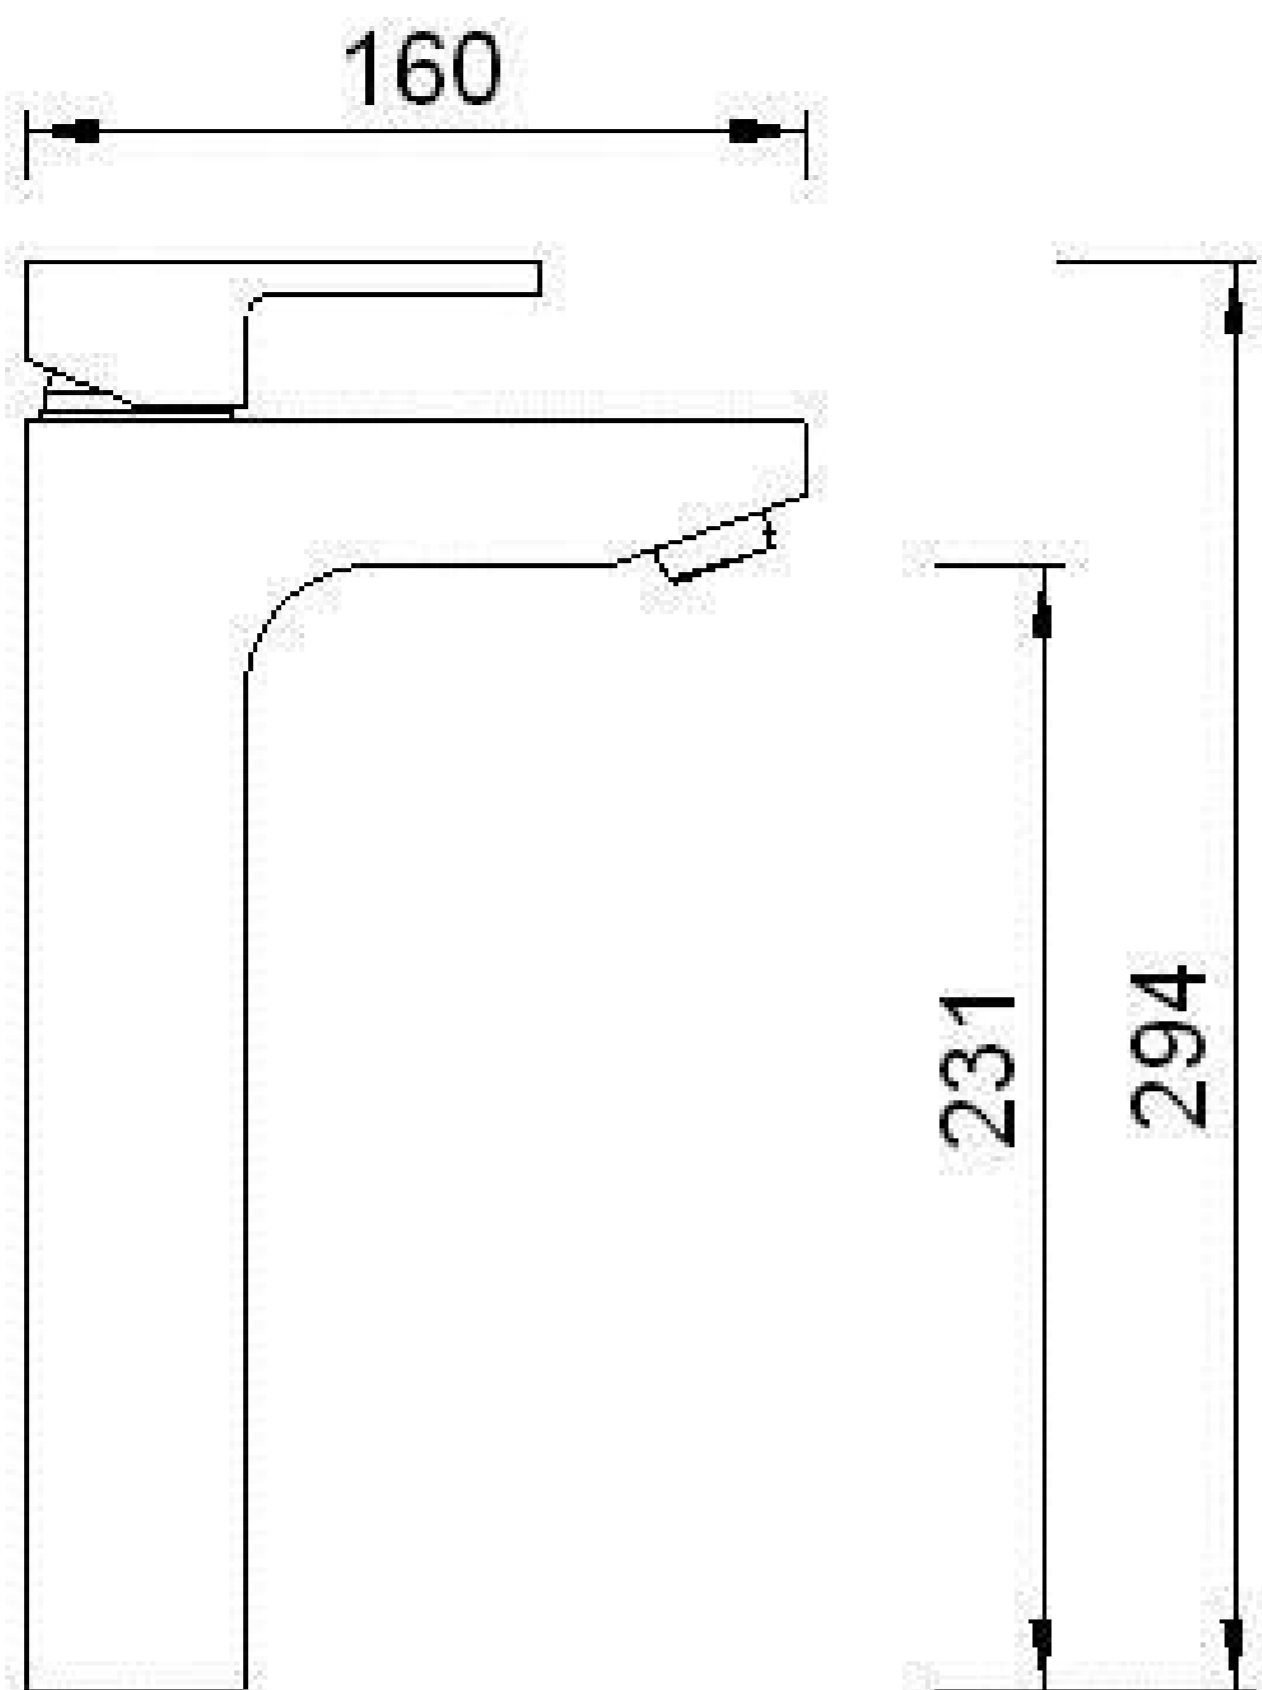

TECHNICAL DRAWING

Saneux reserves the right to alter the specifications and product range without prior notice. Dimensions are given as a guide only. Dimensions should not be used for surrounding furniture, fixtures and fittings until the product is on site.

<https://saneux.com/products/tooga-double-height-basin-mixer>