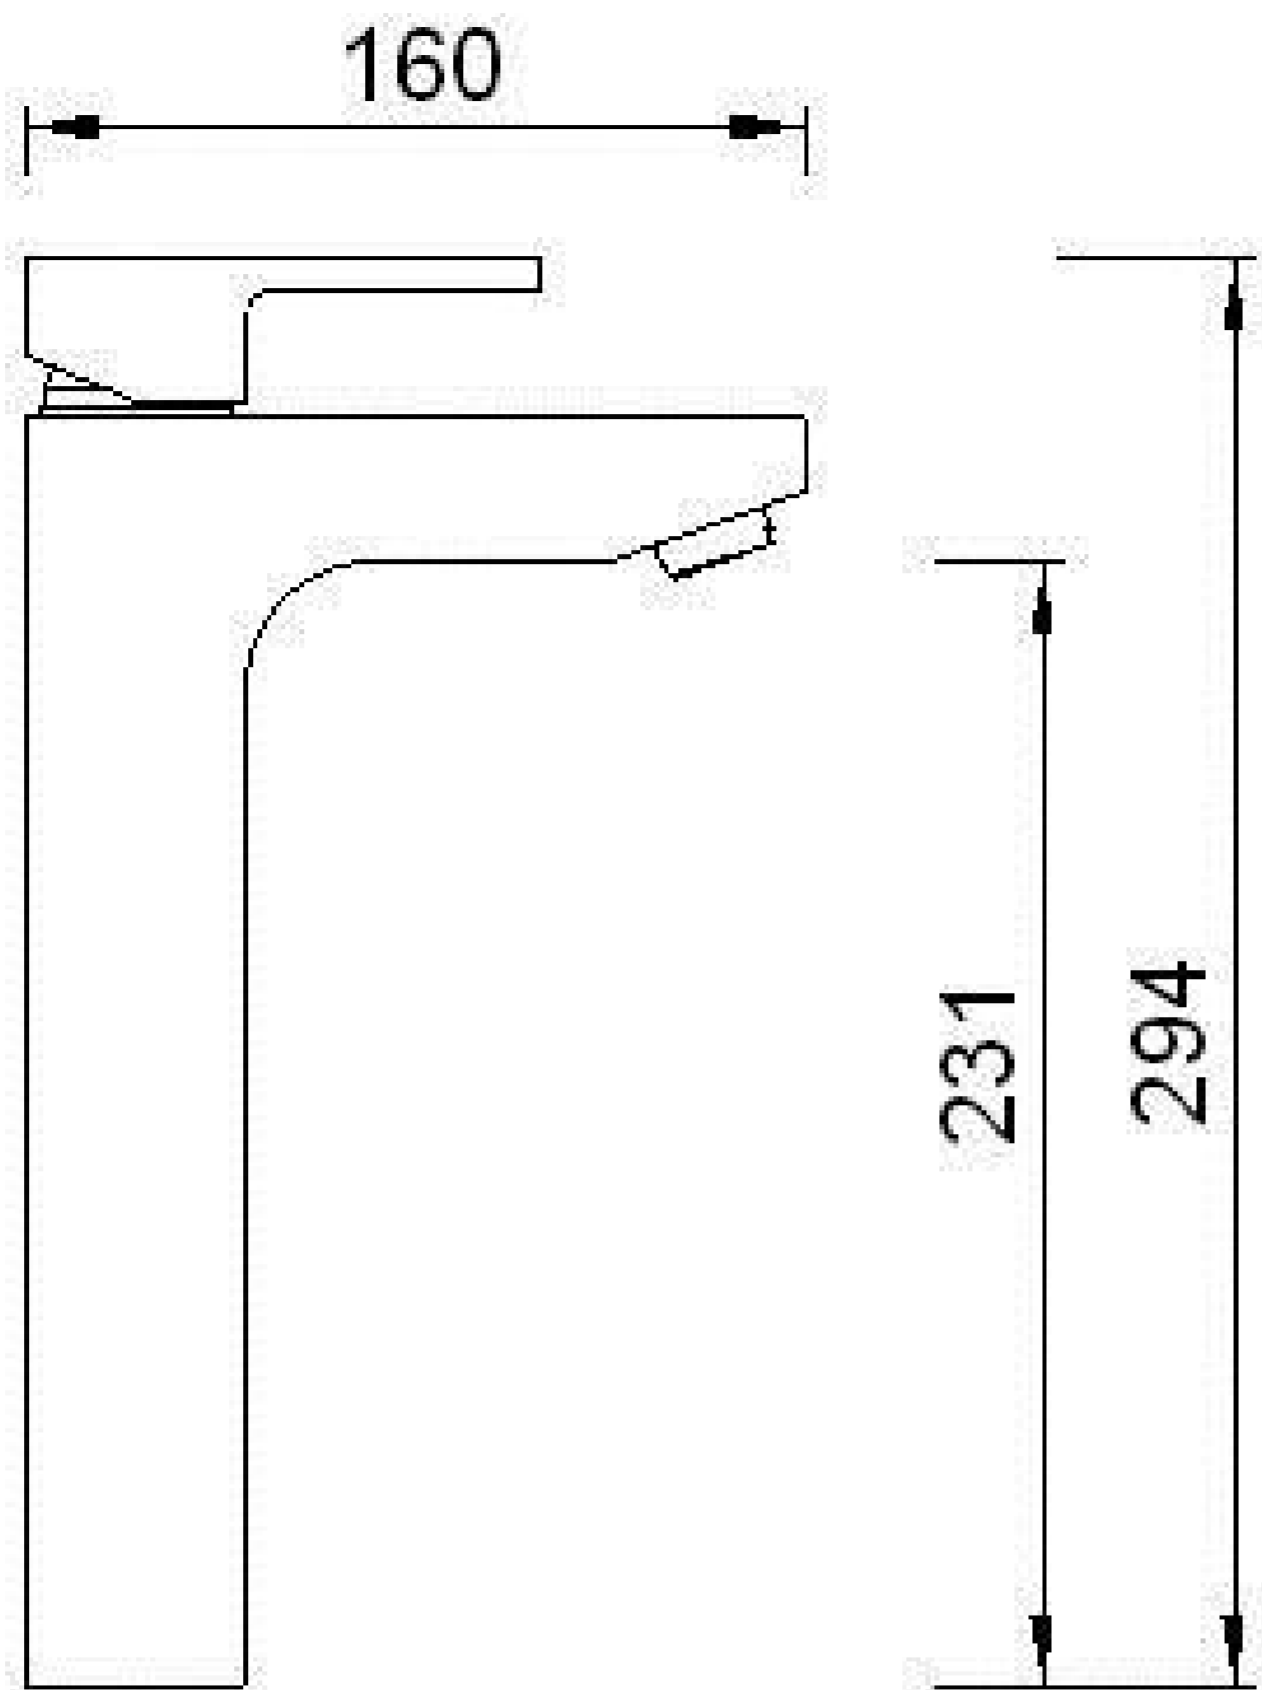

TECHNICAL DRAWING

Saneux reserves the right to alter the specifications and product range without prior notice. Dimensions are given as a guide only. Dimensions should not be used for surrounding furniture, fixtures and fittings until the product is on site.

<https://saneux.com/products/tooga-double-height-basin-mixer>