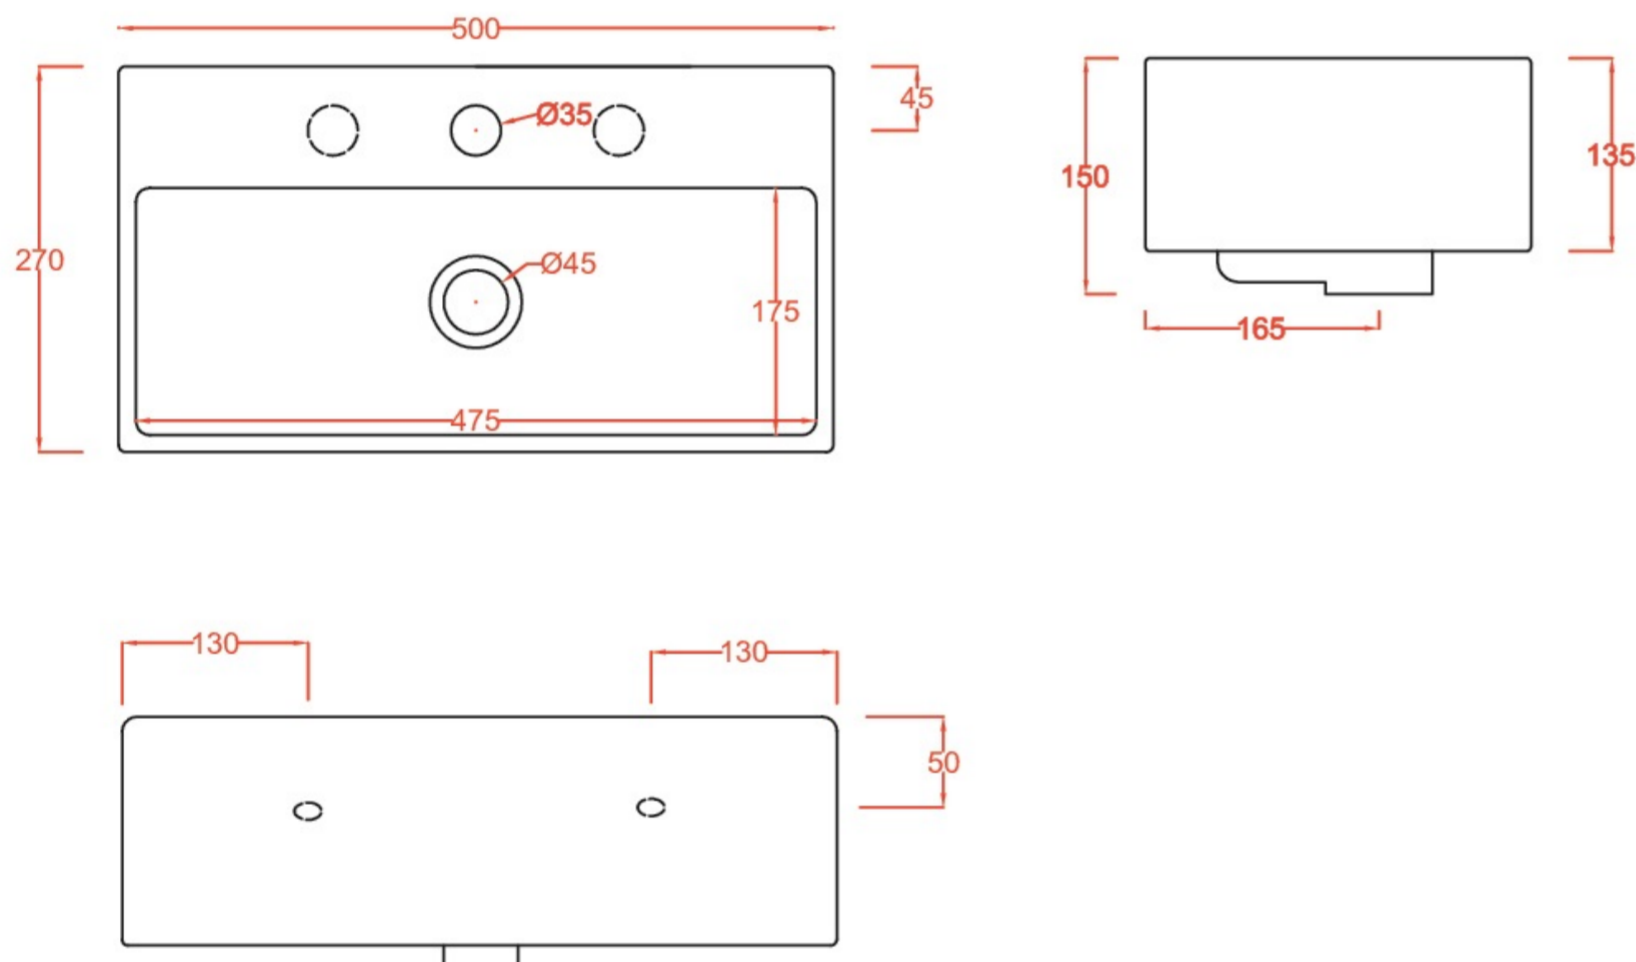

TECHNICAL DRAWING

Saneux reserves the right to alter the specifications and product range without prior notice. Dimensions are given as a guide only. Dimensions should not be used for surrounding furniture, fixtures and fittings until the product is on site.