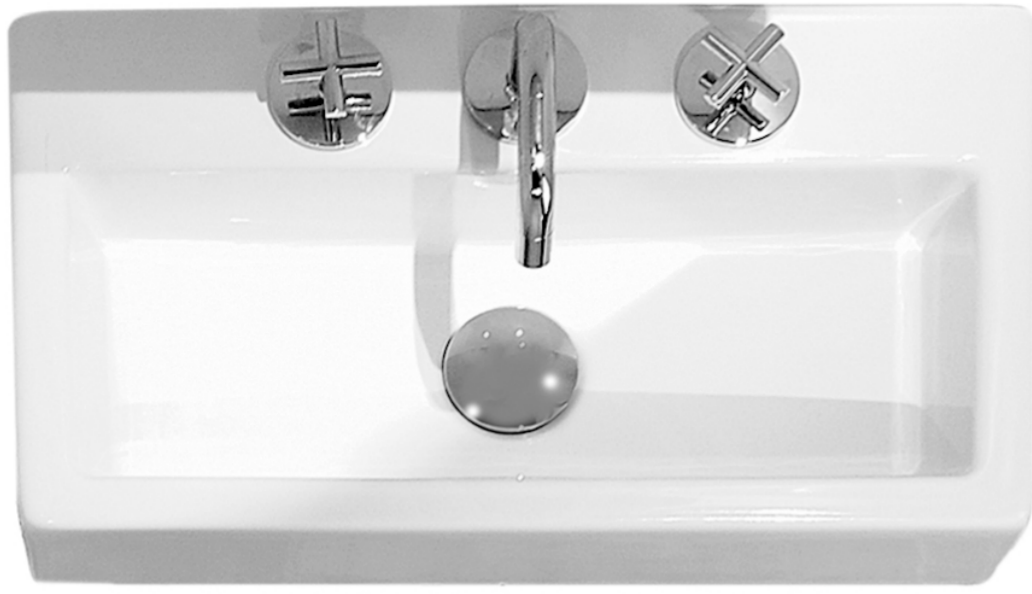

QUADRO CLOAKROOM WASHBASIN 1 T/H

PRODUCT INFORMATION

Finish:

Gloss White

Product Code: QU27

TECHNICAL DRAWING

Saneux reserves the right to alter the specifications and product range without prior notice. Dimensions are given as a guide only. Dimensions should not be used for surrounding furniture, fixtures and fittings until the product is on site.