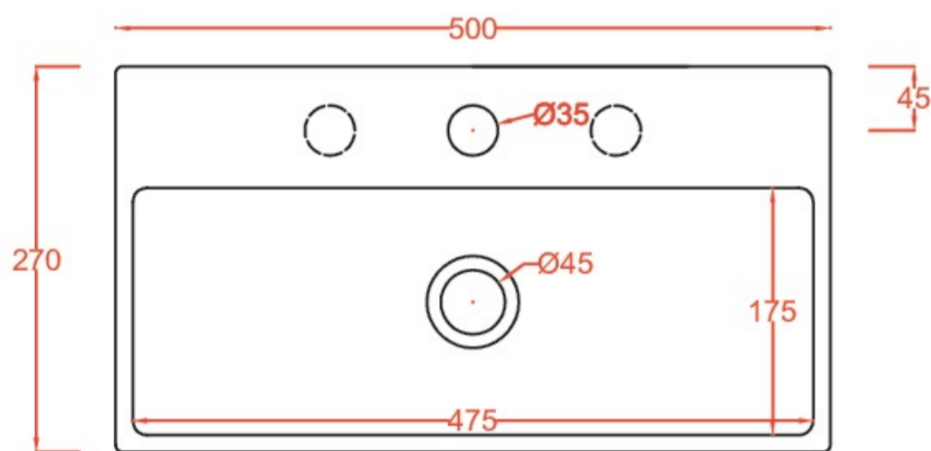

QUADRO CLOAKROOM WASHBASIN 1 T/H

PRODUCT INFORMATION

Finish:

Gloss White

Product Code: QU27

TECHNICAL DRAWING

Saneux reserves the right to alter the specifications and product range without prior notice. Dimensions are given as a guide only. Dimensions should not be used for surrounding furniture, fixtures and fittings until the product is on site.