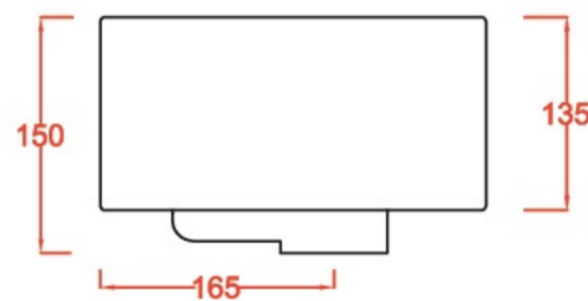

QUADRO CLOAKROOM WASHBASIN 1 T/H

PRODUCT INFORMATION

Finish:

Gloss White

Product Code: QU27

TECHNICAL DRAWING

Saneux reserves the right to alter the specifications and product range without prior notice. Dimensions are given as a guide only. Dimensions should not be used for surrounding furniture, fixtures and fittings until the product is on site.