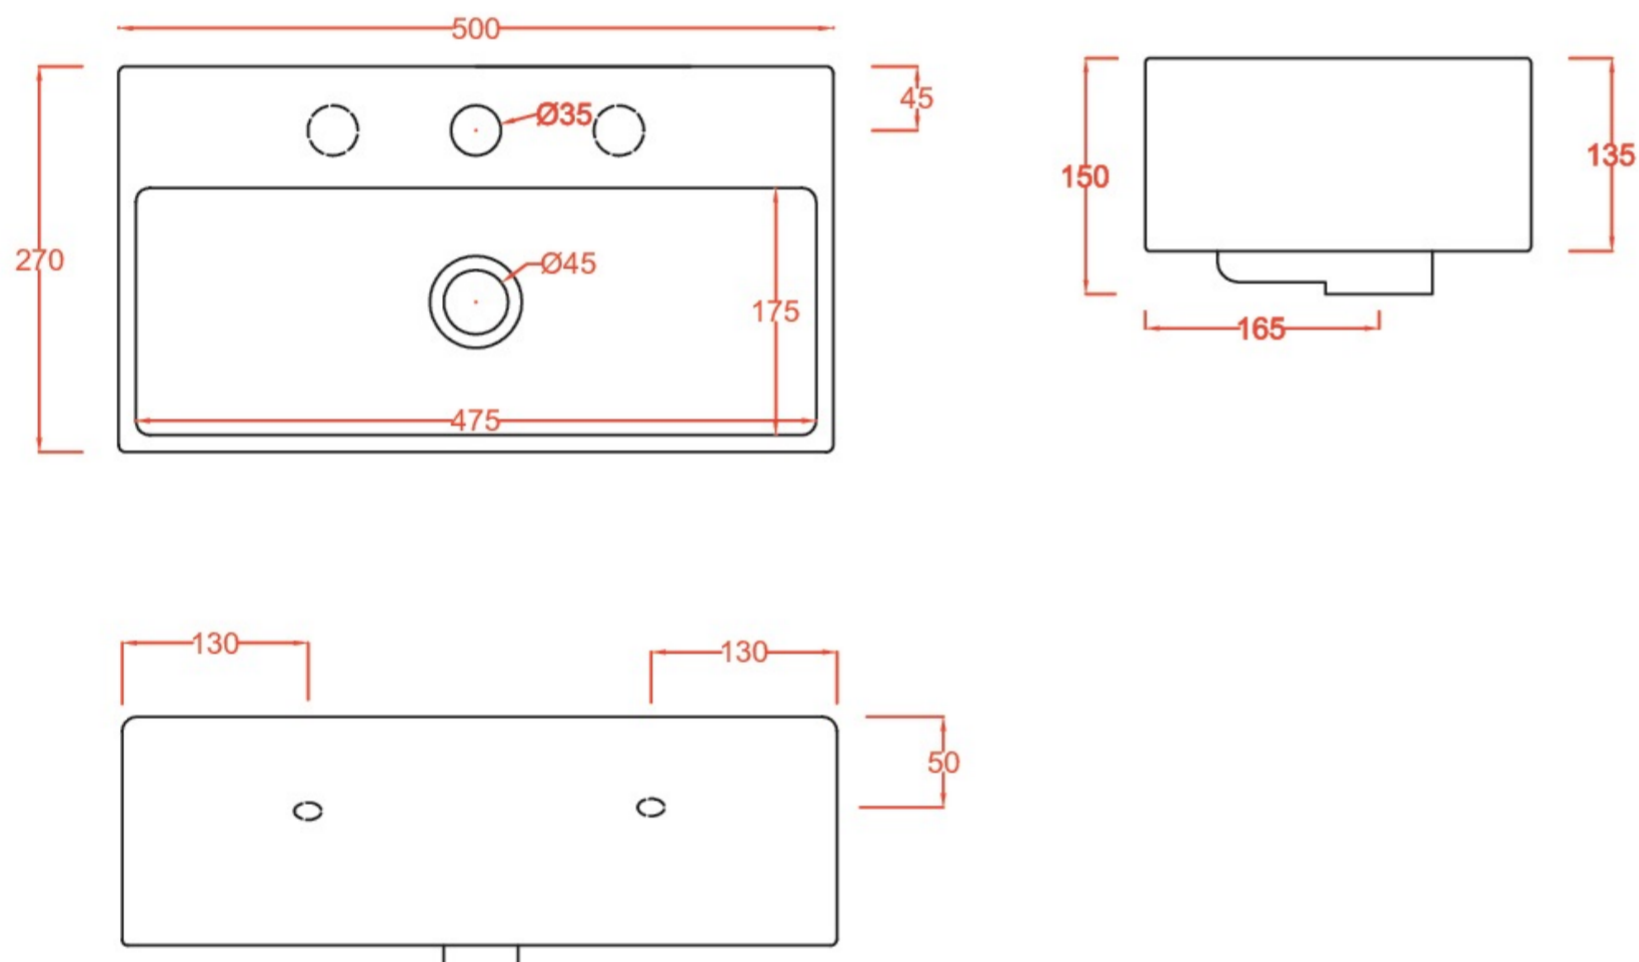

QUADRO CLOAKROOM WASHBASIN 1 T/H

PRODUCT INFORMATION

Finish:

Gloss White

Product Code: QU27

TECHNICAL DRAWING

Saneux reserves the right to alter the specifications and product range without prior notice. Dimensions are given as a guide only. Dimensions should not be used for surrounding furniture, fixtures and fittings until the product is on site.