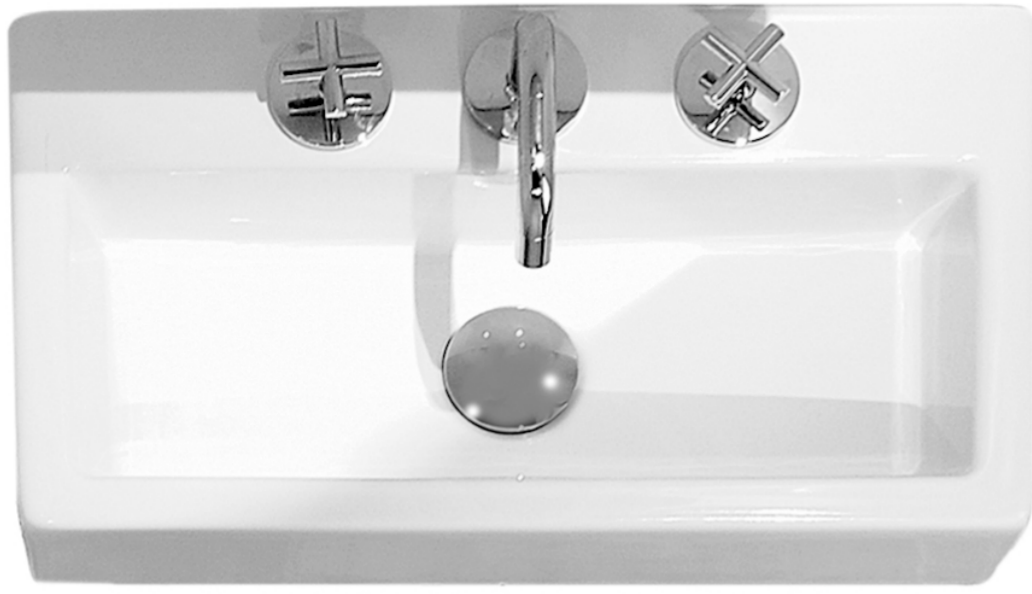

## QUADRO CLOAKROOM WASHBASIN 1 T/H

## PRODUCT INFORMATION

Finish:

Gloss White

Product Code: QU27