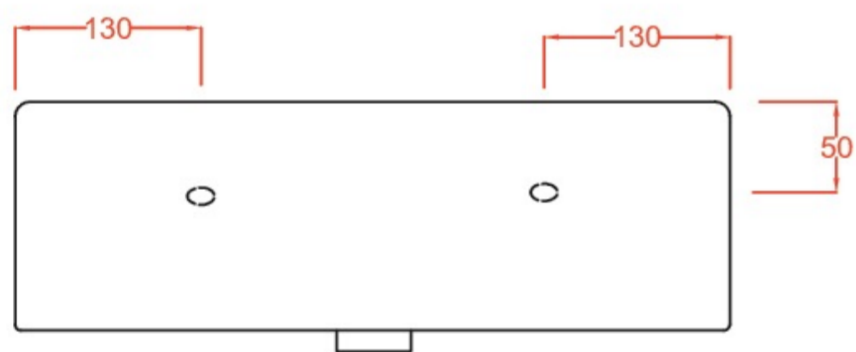

QUADRO CLOAKROOM WASHBASIN 1 T/H

PRODUCT INFORMATION

Finish:

Gloss White

Product Code: QU27

TECHNICAL DRAWING

Saneux reserves the right to alter the specifications and product range without prior notice. Dimensions are given as a guide only. Dimensions should not be used for surrounding furniture, fixtures and fittings until the product is on site.