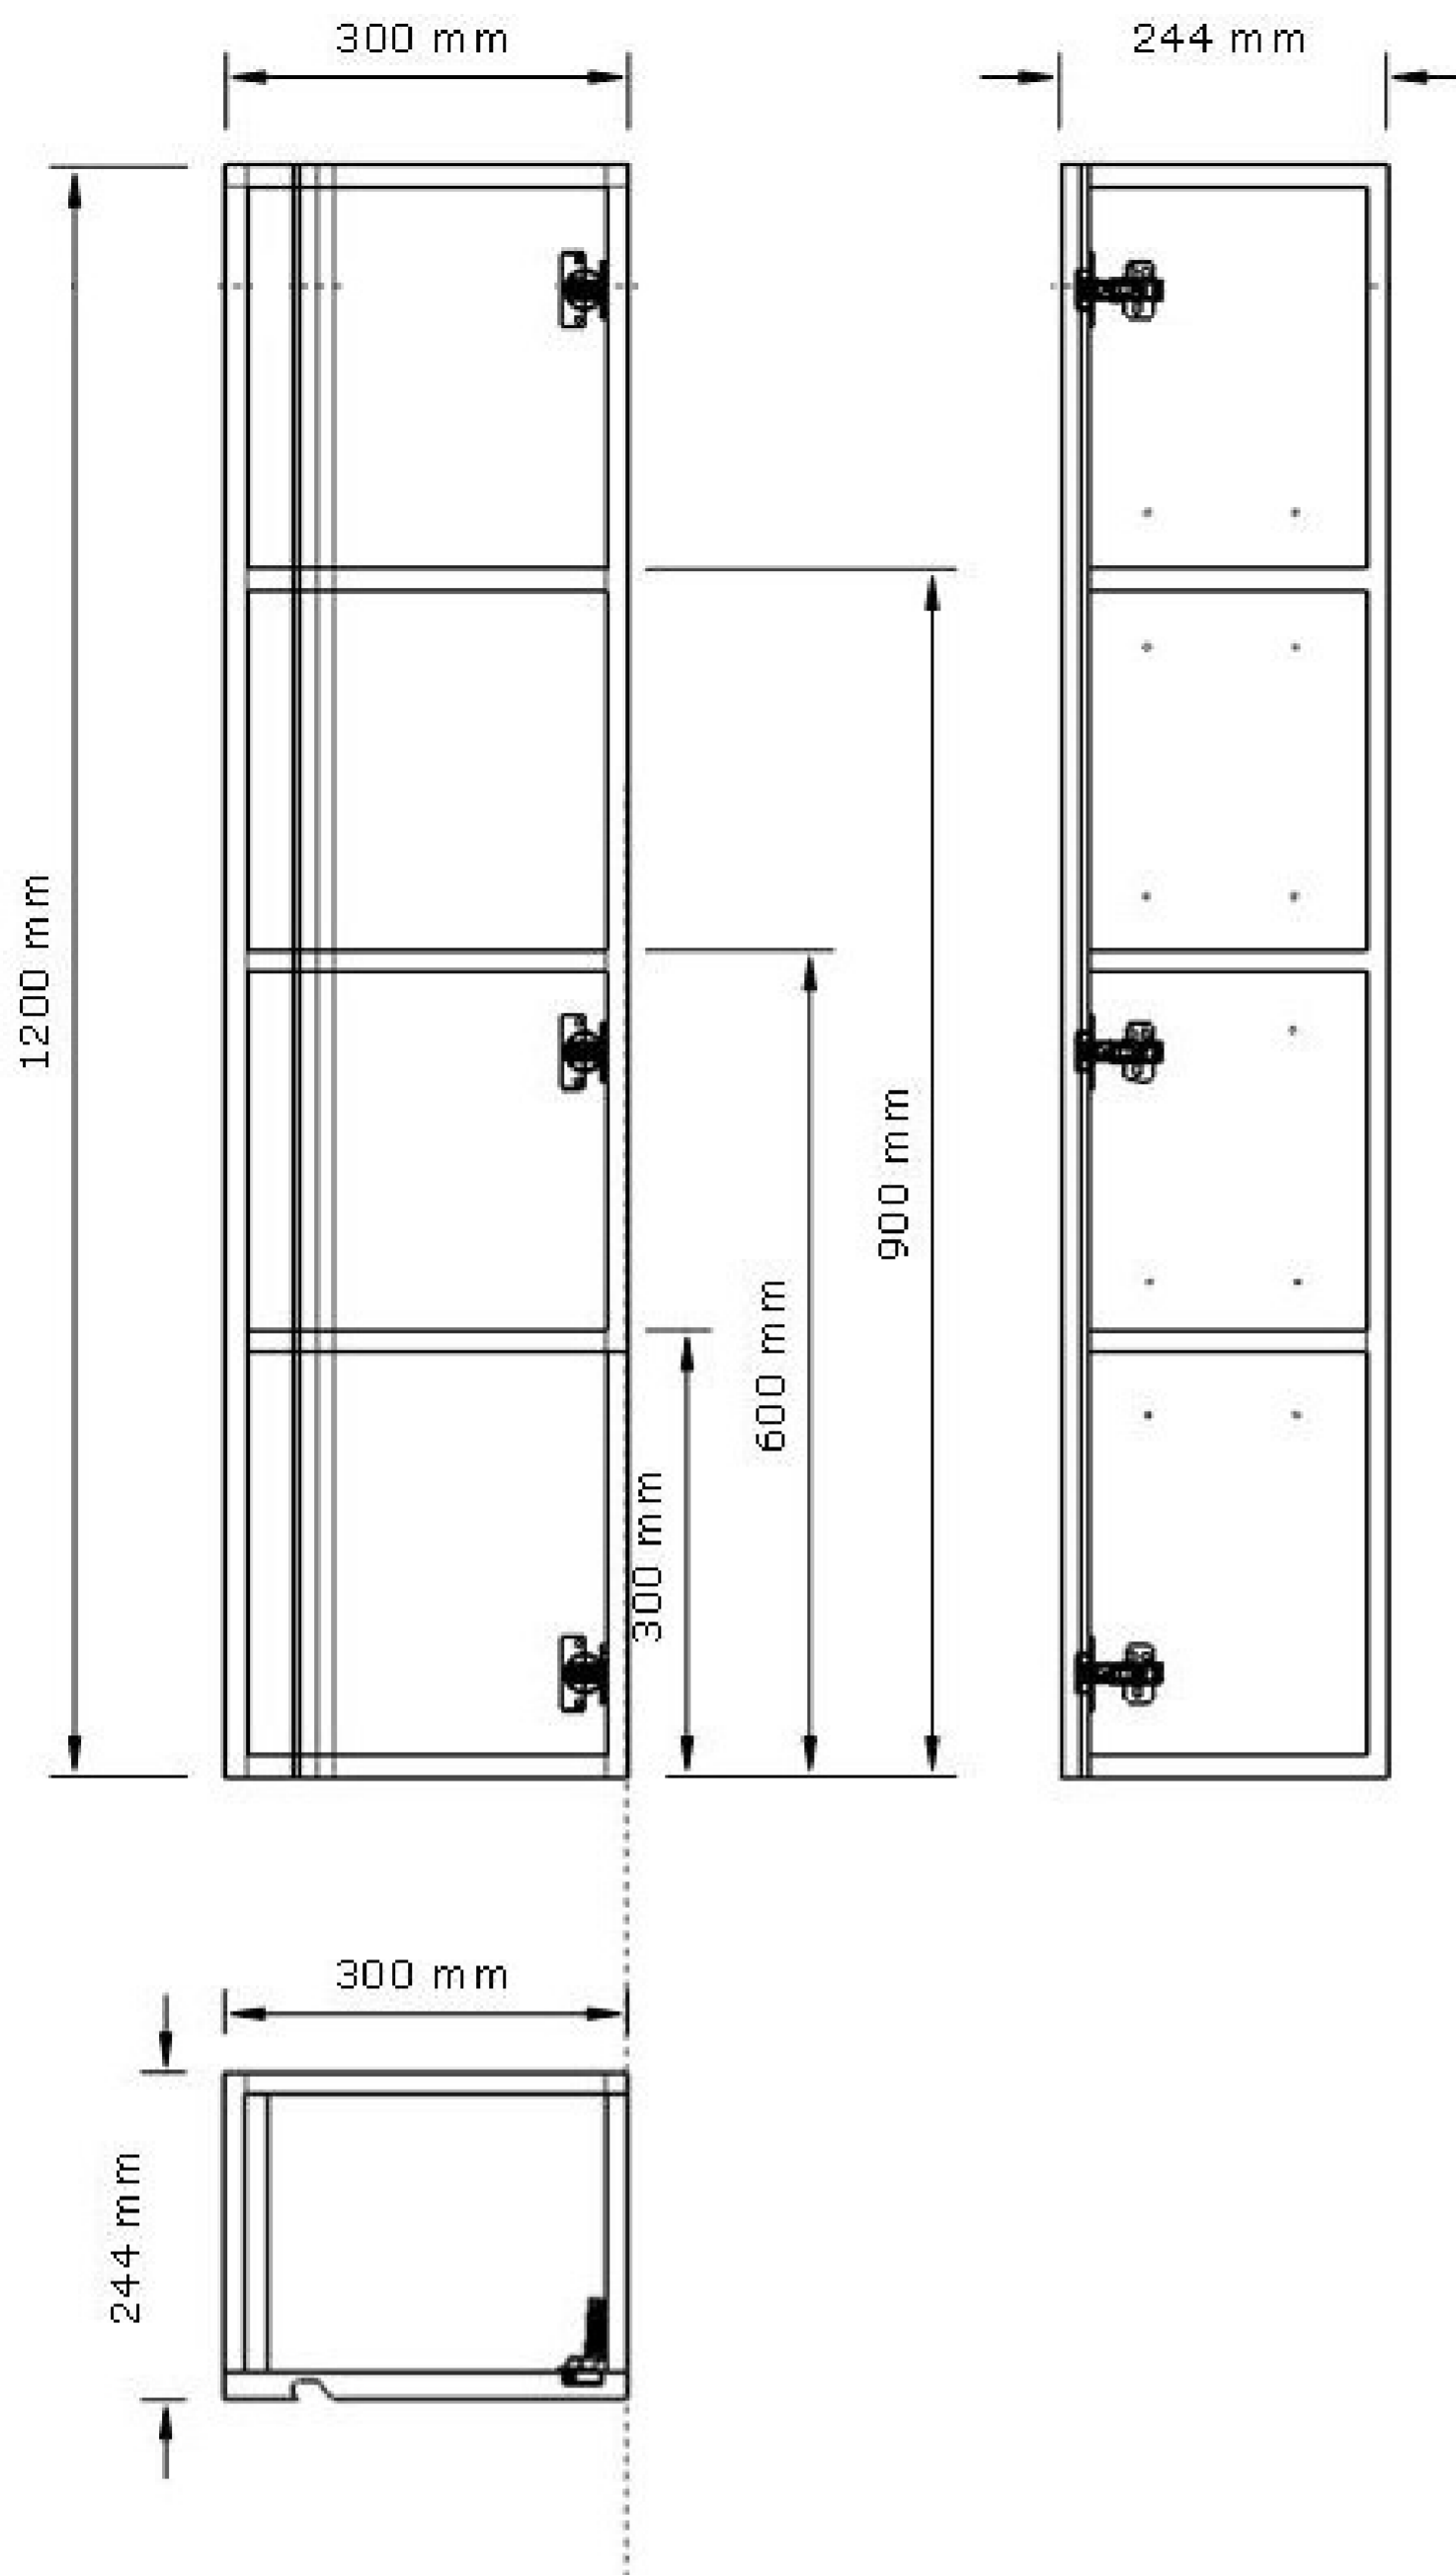

TECHNICAL DRAWING

Saneux reserves the right to alter the specifications and product range without prior notice. Dimensions are given as a guide only. Dimensions should not be used for surrounding furniture, fixtures and fittings until the product is on site.

<https://saneux.com/products/matteo-120cm-wall-unit-white-1-door-handless>