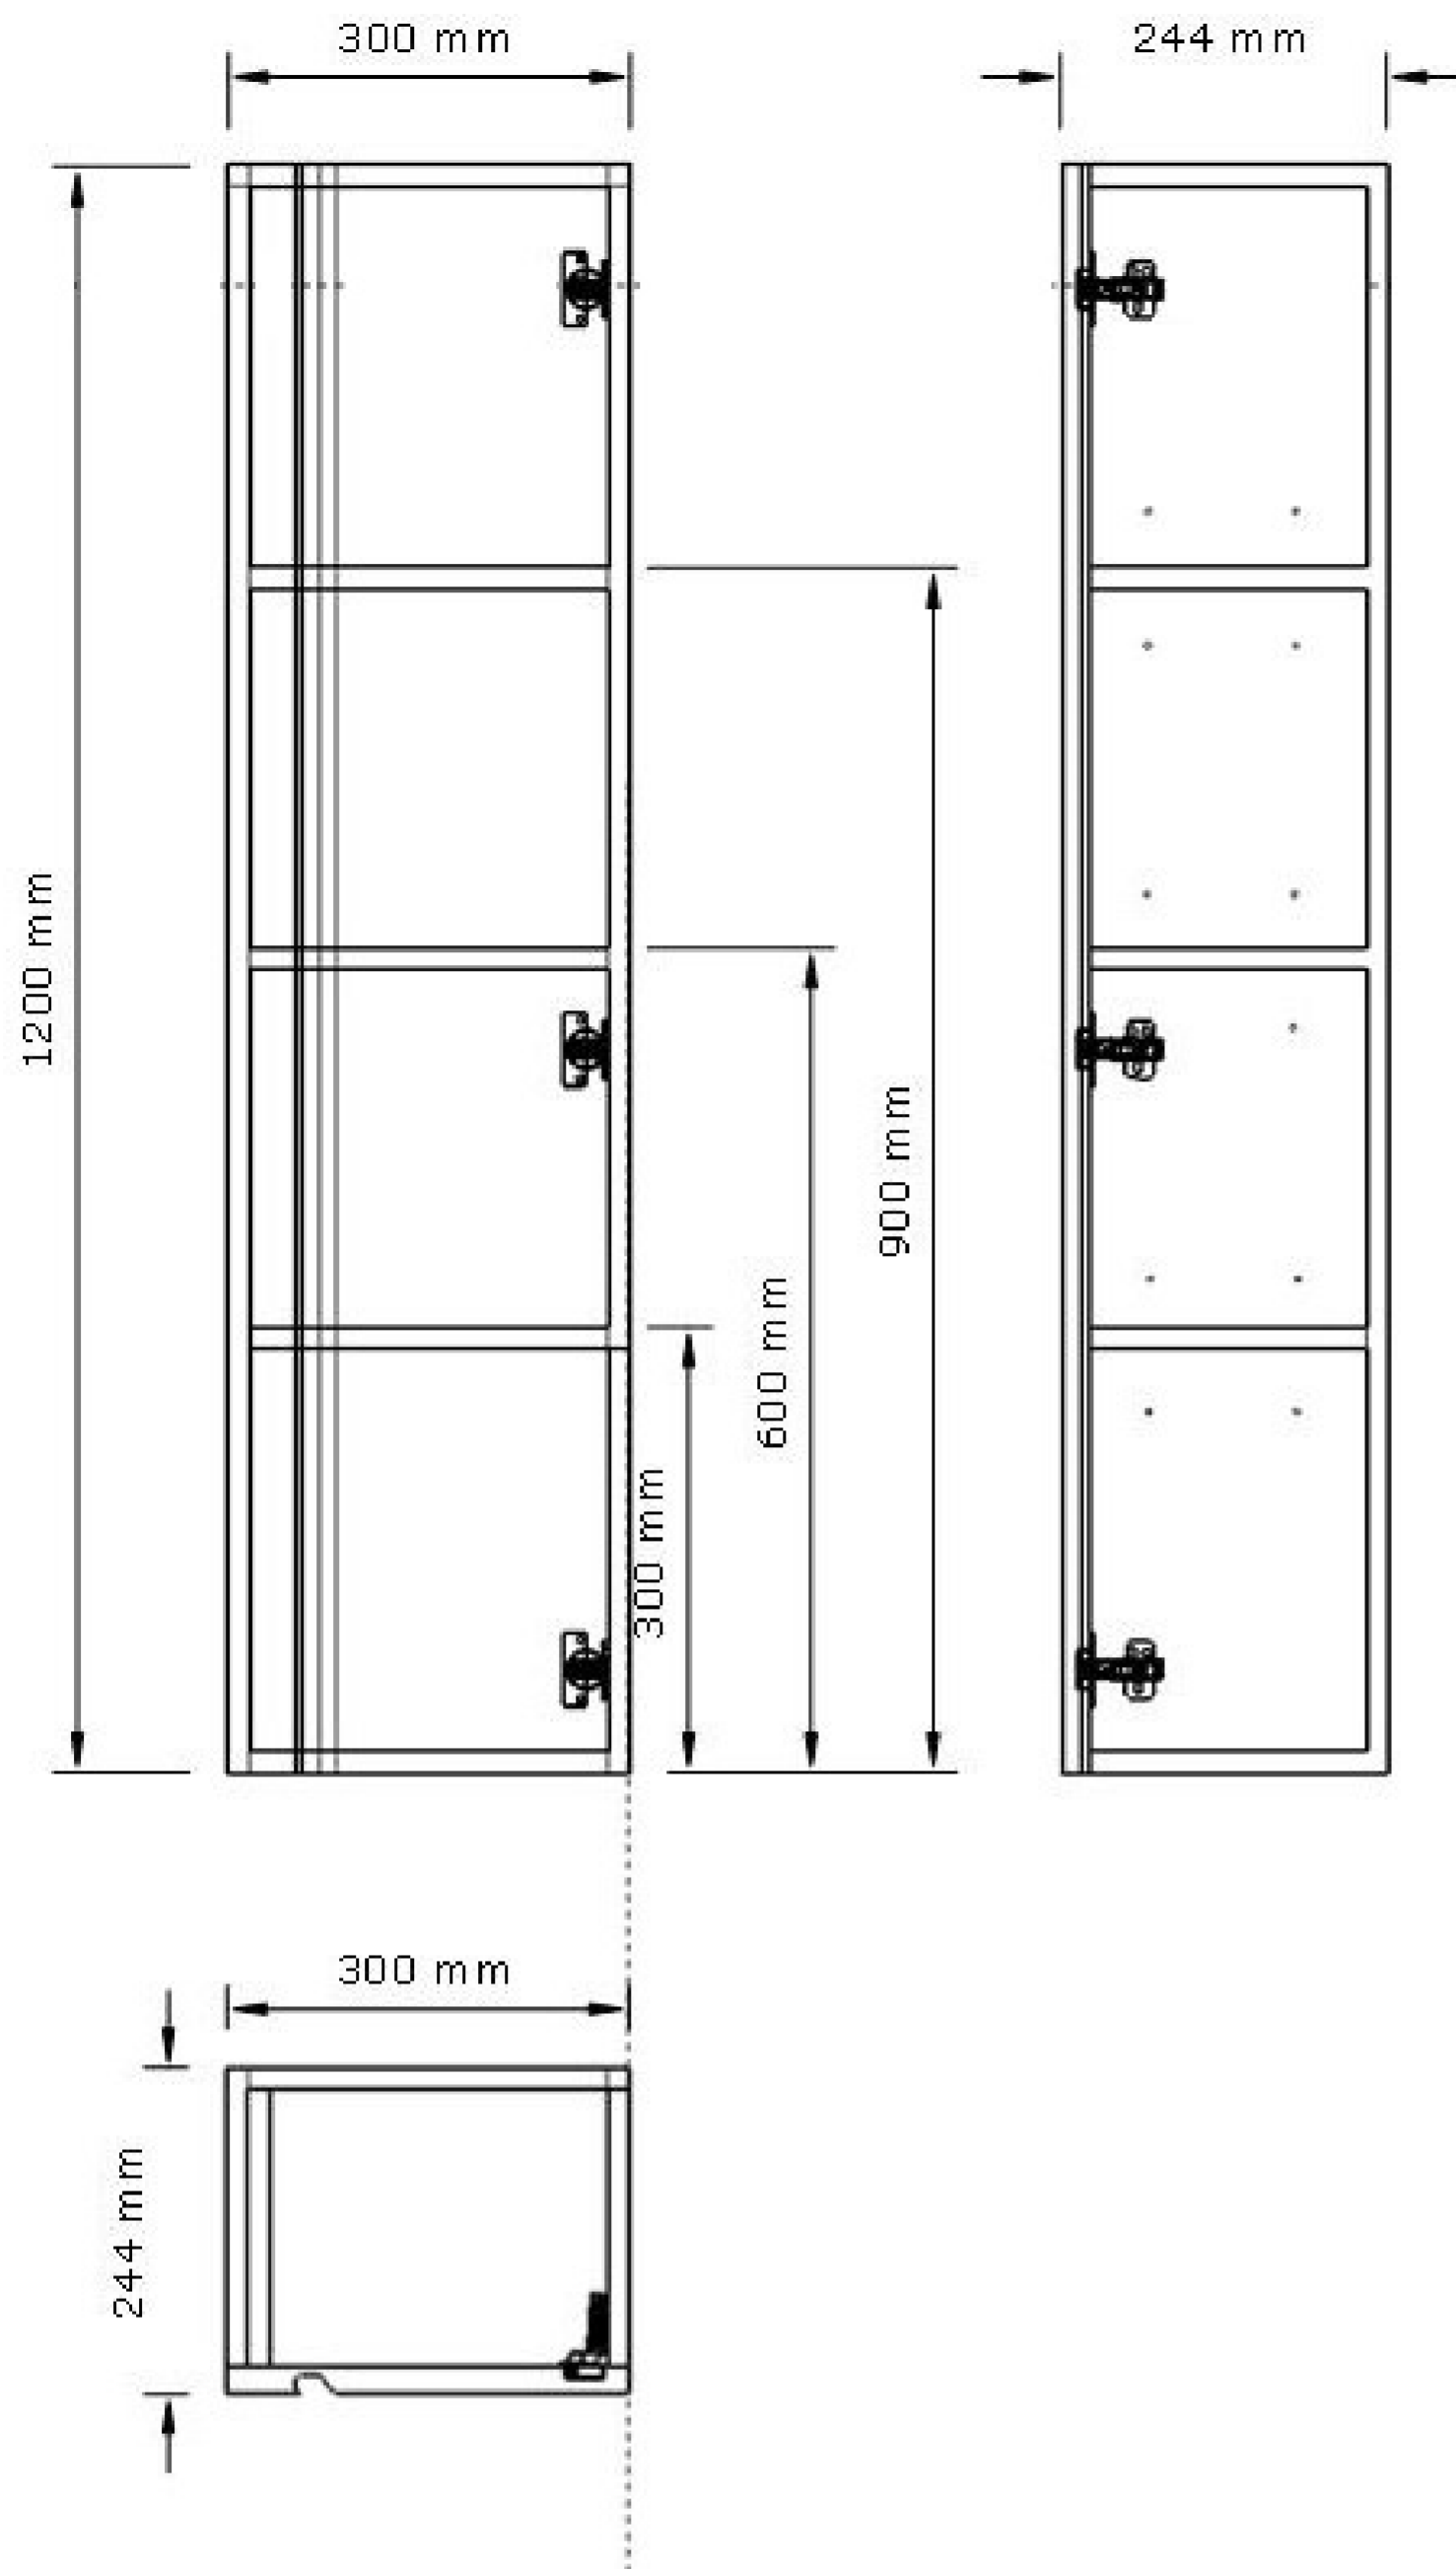

TECHNICAL DRAWING

Saneux reserves the right to alter the specifications and product range without prior notice. Dimensions are given as a guide only. Dimensions should not be used for surrounding furniture, fixtures and fittings until the product is on site.

<https://saneux.com/products/matteo-120cm-wall-unit-white-1-door-handless>