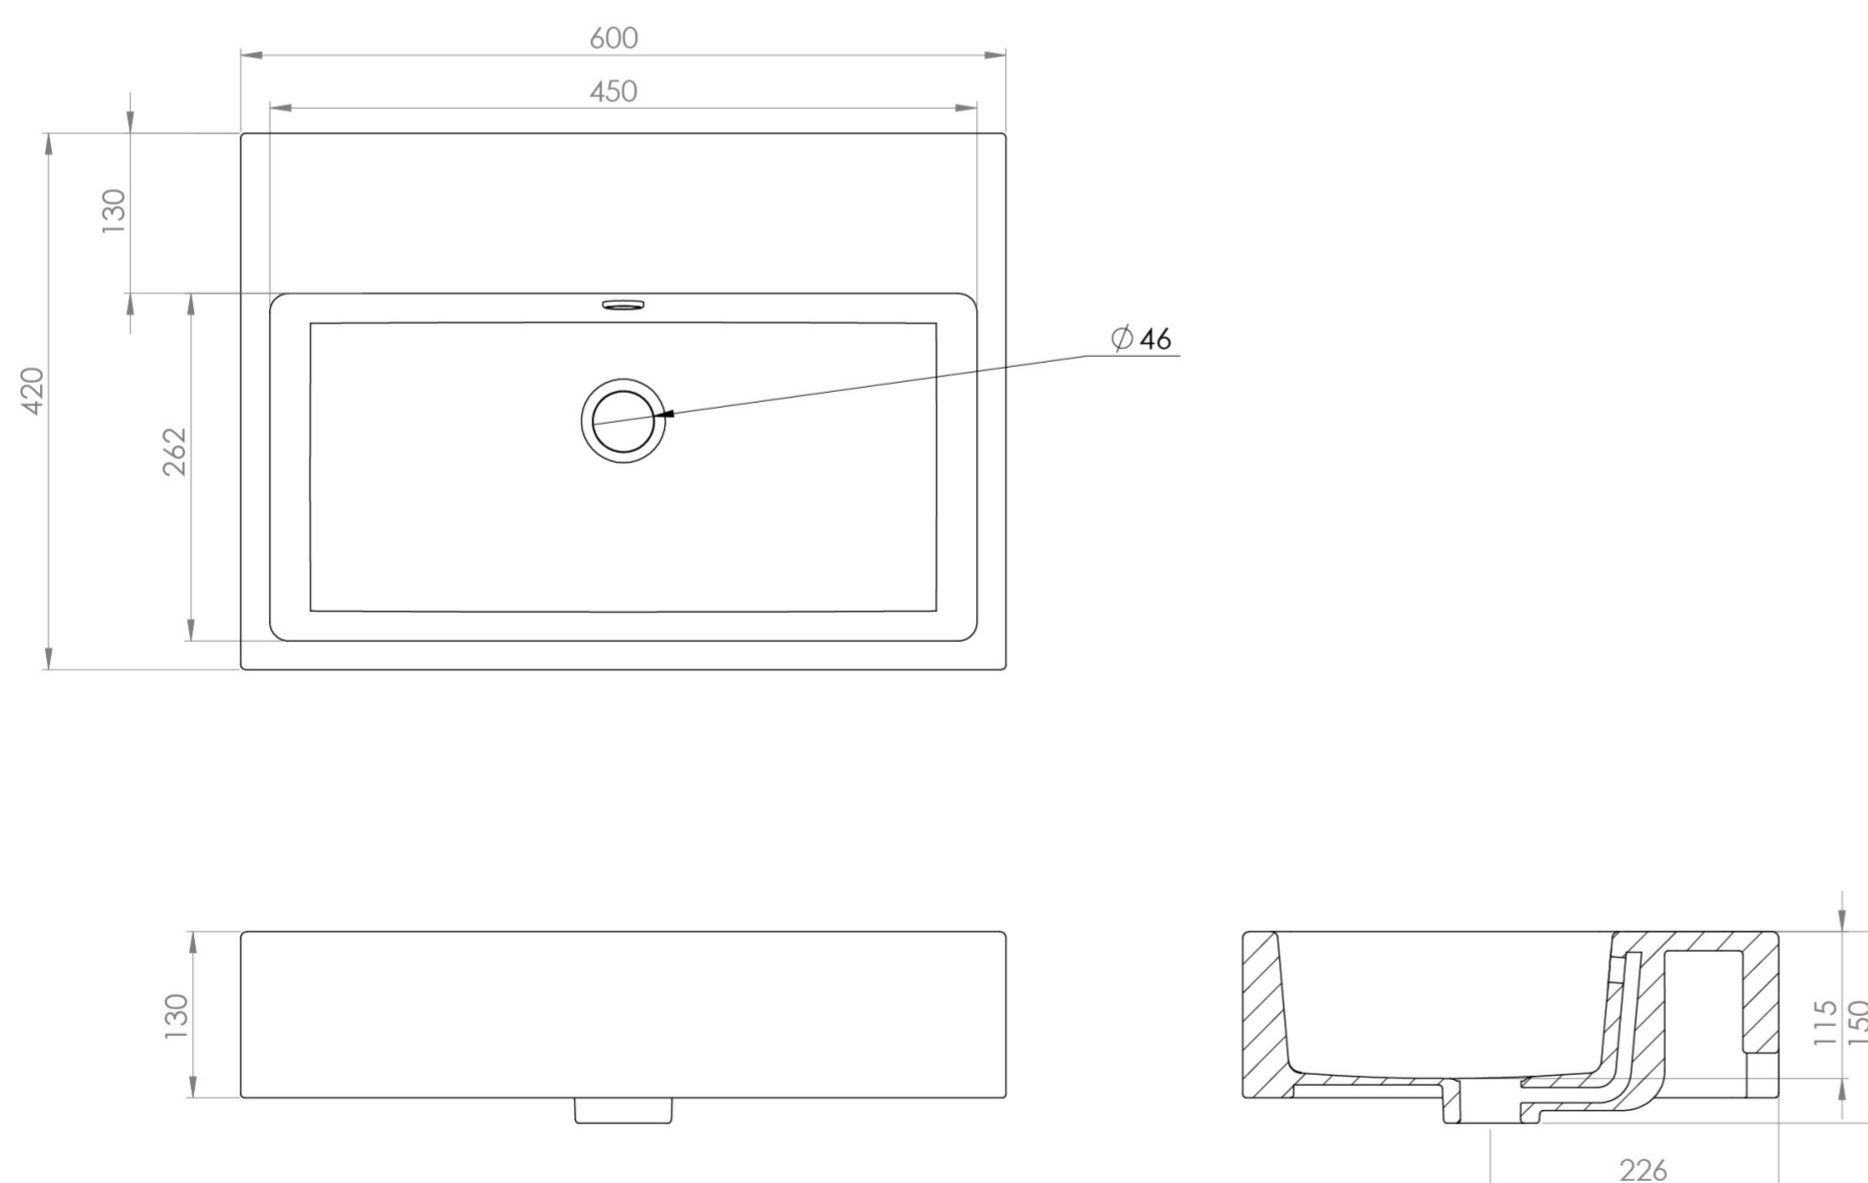

MATTEO 60X42CM WASHBASIN OTH - MATTE WHITE

PRODUCT INFORMATION

Finish:	Matte White
Height:	150mm
Width:	600mm
Depth:	420mm
Material:	Ceramic

Product Code: 39002.0TH.MW

DESCRIPTION

A fantastic washbasin suitable for an en-suite or small bathroom. It can be matched with our MATTEO and PODIUM 60cm one drawer units, or instead the decorative towel rails in chrome and matte black if a more minimalist look is your desired finish.

Dimensions - **600mm (w) x 420mm (d) x 130mm (h)**

Extra tap holes can be drilled where required. Please add code ETH to your order to request extra tap holes (x1 per extra hole)

TECHNICAL DRAWING

Saneux reserves the right to alter the specifications and product range without prior notice. Dimensions are given as a guide only. Dimensions should not be used for surrounding furniture, fixtures and fittings until the product is on site.