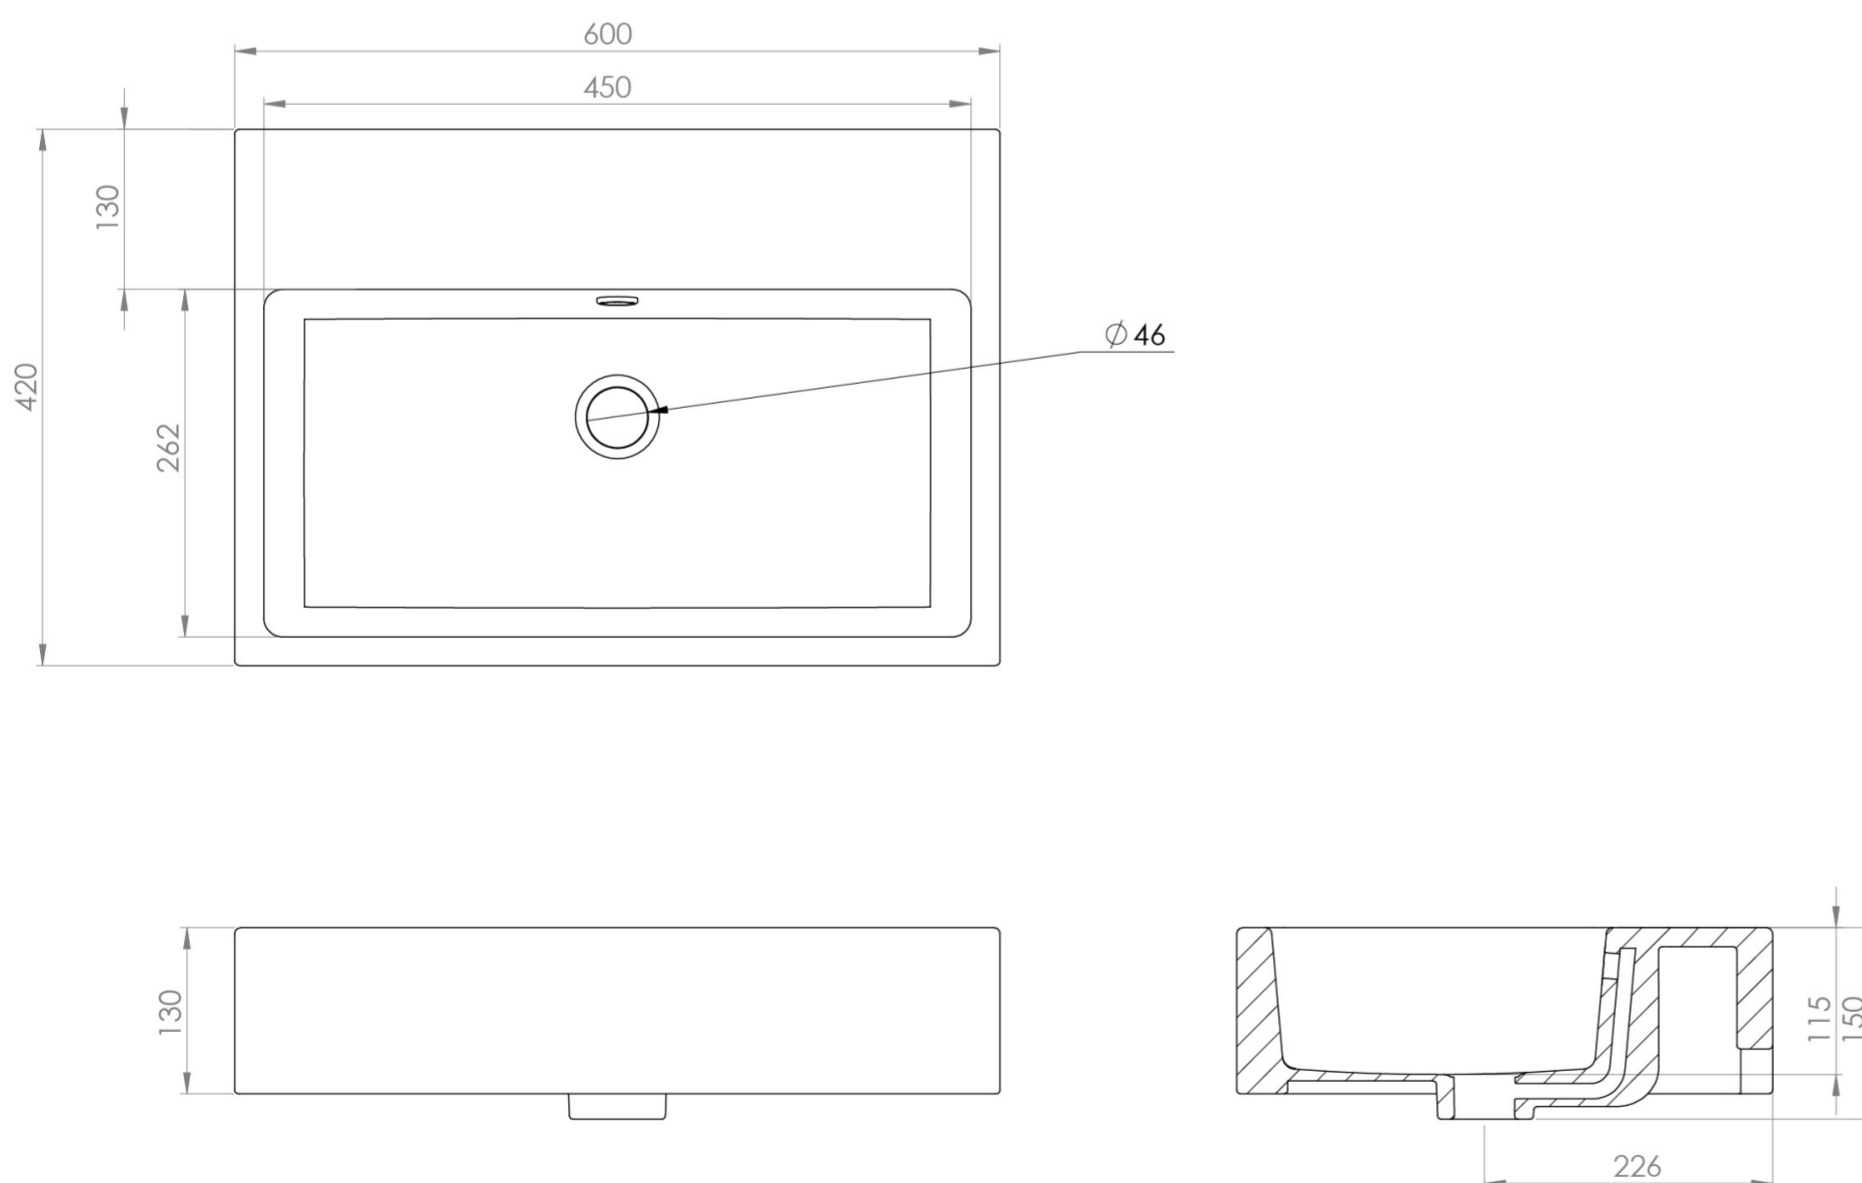

MATTEO 60X42CM WASHBASIN OTH - MATTE WHITE

PRODUCT INFORMATION

Finish:	Matte White
Height:	150mm
Width:	600mm
Depth:	420mm
Material:	Ceramic

Product Code: 39002.0TH.MW

DESCRIPTION

A fantastic washbasin suitable for an en-suite or small bathroom. It can be matched with our MATTEO and PODIUM 60cm one drawer units, or instead the decorative towel rails in chrome and matte black if a more minimalist look is your desired finish.

Dimensions - **600mm (w) x 420mm (d) x 130mm (h)**

Extra tap holes can be drilled where required. Please add code ETH to your order to request extra tap holes (x1 per extra hole)

TECHNICAL DRAWING

Saneux reserves the right to alter the specifications and product range without prior notice. Dimensions are given as a guide only. Dimensions should not be used for surrounding furniture, fixtures and fittings until the product is on site.