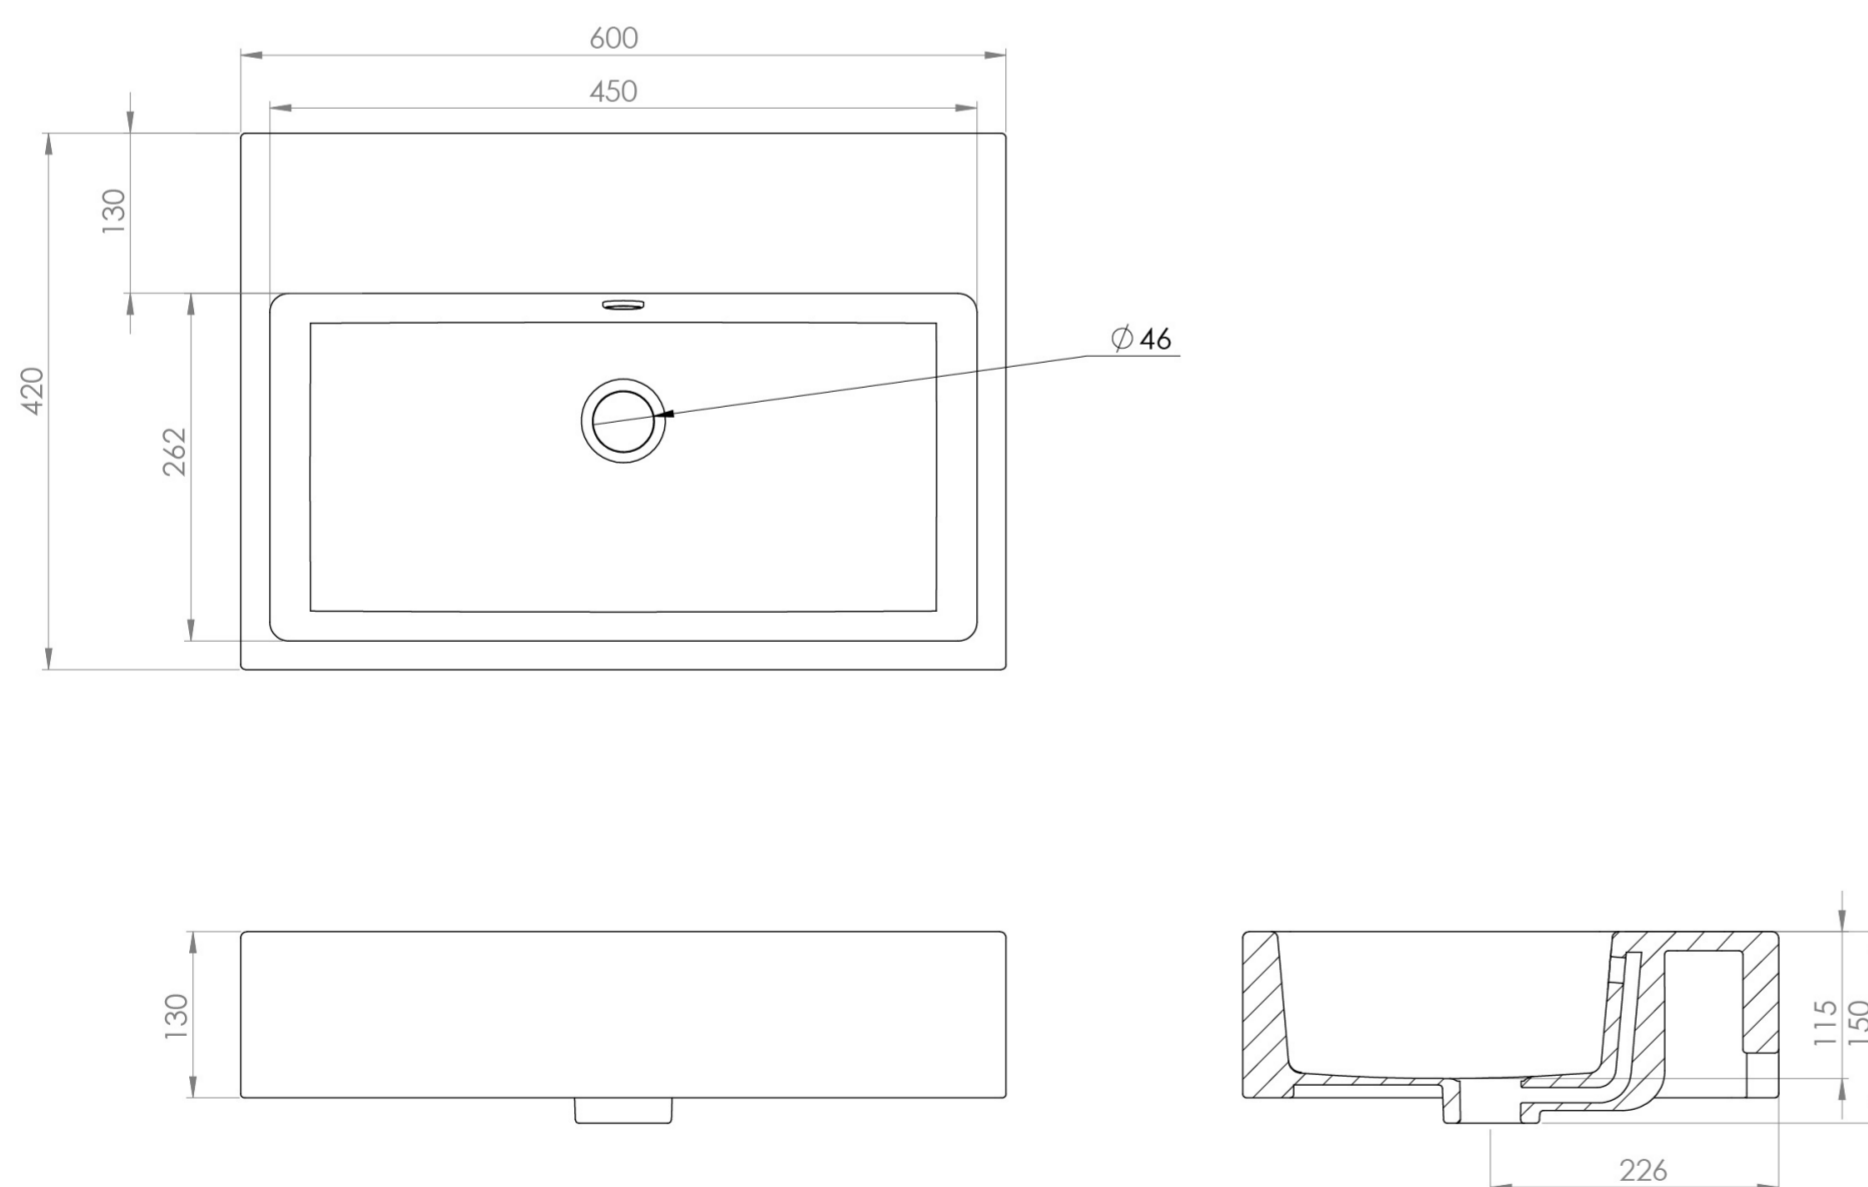

TECHNICAL DRAWING

Saneux reserves the right to alter the specifications and product range without prior notice. Dimensions are given as a guide only. Dimensions should not be used for surrounding furniture, fixtures and fittings until the product is on site.